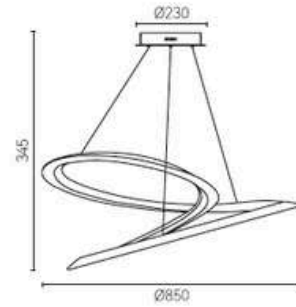

● Matt gold ● Matt black ● Matt white Material: Aluminium