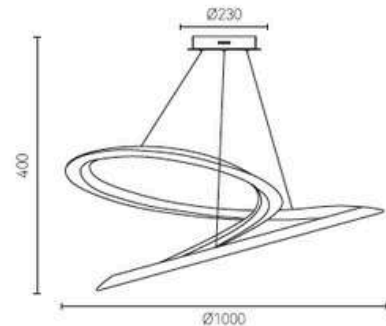

● Matt gold ● Matt black ● Matt white Material: Aluminium