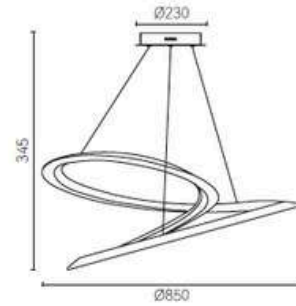

● Matt gold ● Matt black ● Matt white Material: Aluminium