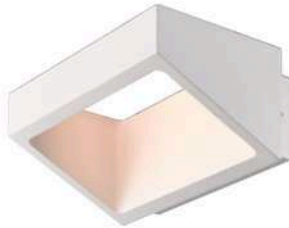

DESCRIPTION

Aluminium die-cast body, glass diffuser
High strength toughened glass lampshade
Aluminium body surface electrostatic plastic-coating treatment
Waterproof performance meets various demands of outdoor projects

CE EMC LVD RoHS CB

Material	Voltage	Wattage	Chip	More Info
Aluminium & Glass	220V-240V	6W	COB	IP65
Aluminium & Glass	220V-240V	6W	SMD	IP65
Aluminium & Glass	220V-240V	6W	SMD	IP65