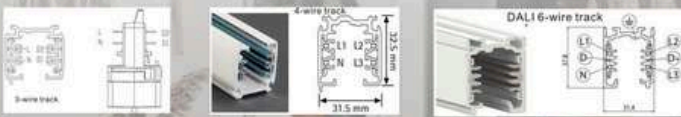

3-CCT Optional by Switch