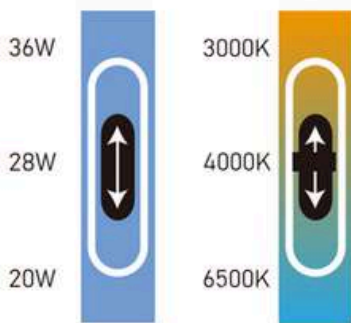

Dimension (mm): 801*50mm
Power:60W
Dimming:on/off, Trial/0-10V/DALI
CRI: > 90
Beam Angle: 24/36°

Specifications
 Voltage: AC220V-240V;
 Beam: 120°
 Ra: >80
 PF: >0.9
 Material: PC
 Certificates: CE ROHS ERP2.0

60cm 90cm 120cm 150cm 200cm

Dimension (mm)	Power	CCT	CRI
900*35*60mm	8W	3000K/custom	> 80
1200*35*60mm	10W	3000K/custom	> 80
1500*35*60mm	12W	3000K/custom	> 80
2000*35*60mm	15W	3000K/custom	> 80

Free to adjust the direction, use more freely and more convenient

955mm

608mm

Dimension (mm)	Power	CCT	CRI
608*55*70mm	6W	3000K/custom	> 80
955*55*70mm	9W	3000K/custom	> 80

3CCT + 3POWER

DIP-Switch Change

Patrick Bogaerts
Fondateur, CEO

Contact

Téléphone : +33 6 07 93 79 98