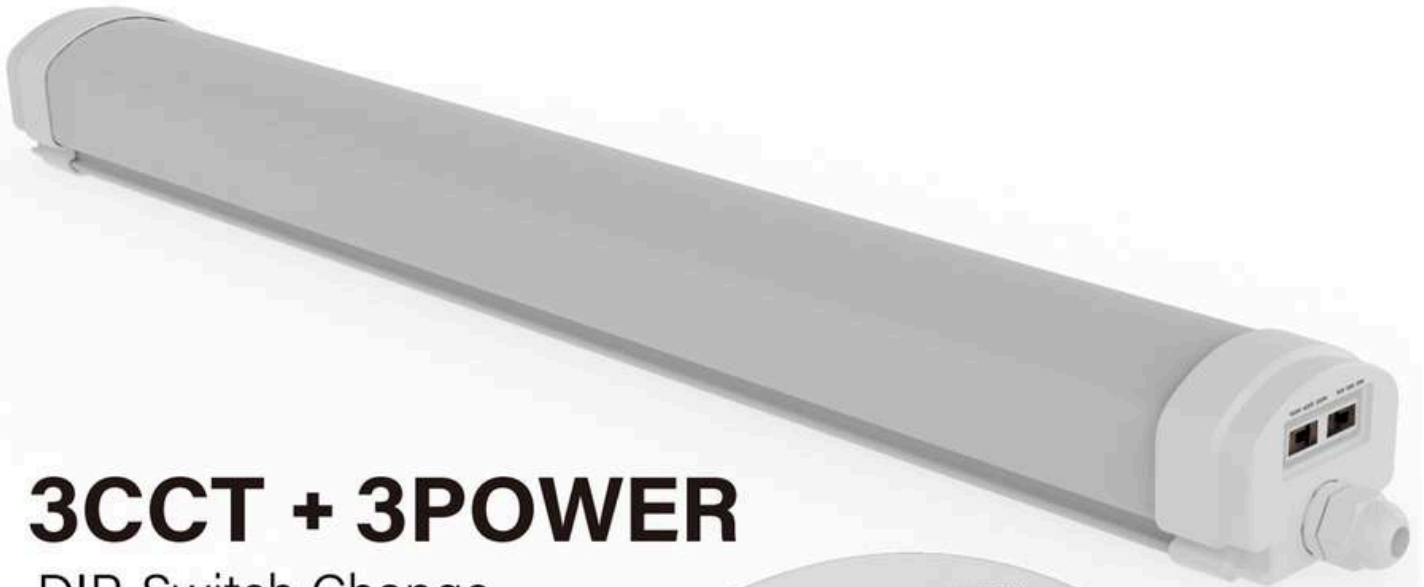

3CCT + 3POWER

DIP-Switch Change