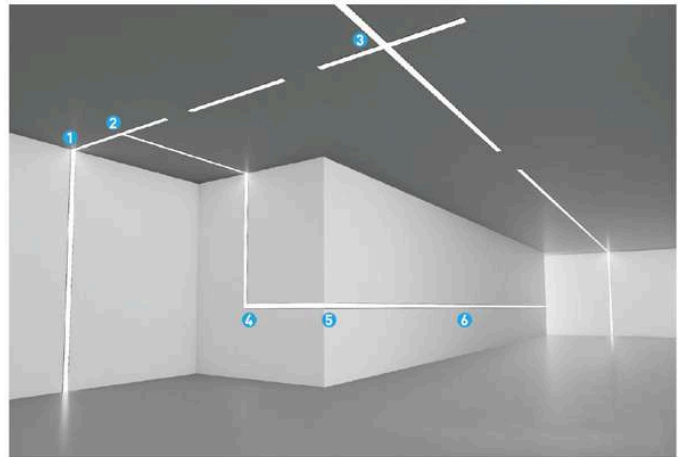

Recessed connecting