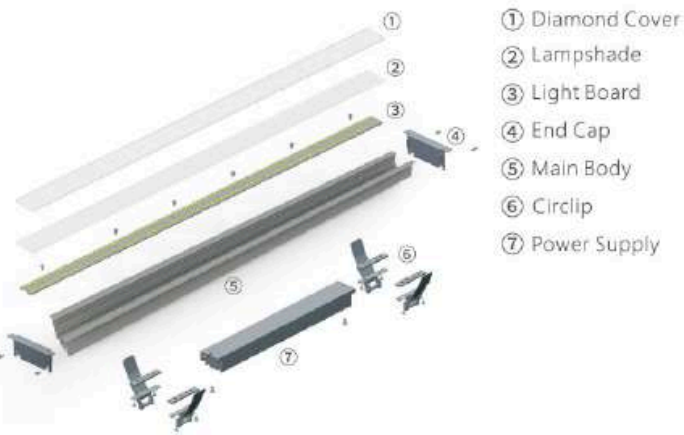

Details & Structure:

Specifications:

Model	Size	Hole size	Power	Voltage	Luminous Efficiency	Color Temperature	Shell Color
	L615*W50*H55mm	L600*W35*H55mm	20W	AC100-277V AC200-240V	95lm/W	3000K 4000K 6000K	White Silver Black
	L1205*W50*H55mm	L1195*W35*H55mm	40W				
	L1800*W50*H55mm	L1790*W35*H55mm	60W				
	L2395*W50*H55mm	L2385*W35*H55mm	80W				

Model	Size	Hole size	Power	Voltage	Luminous Efficiency	Color Temperature	Shell Color
	L656*W50*H55mm	L645*W35*H55mm	20W	AC100-277V AC200-240V	120lm/W	3000K 4000K 6000K	White Silver Black
	L1292*W50*H55mm	L1280*W35*H55mm	40W				
	L1928*W50*H55mm	L1913*W35*H55mm	60W				
	L2564*W50*H55mm	L2550*W35*H55mm	80W