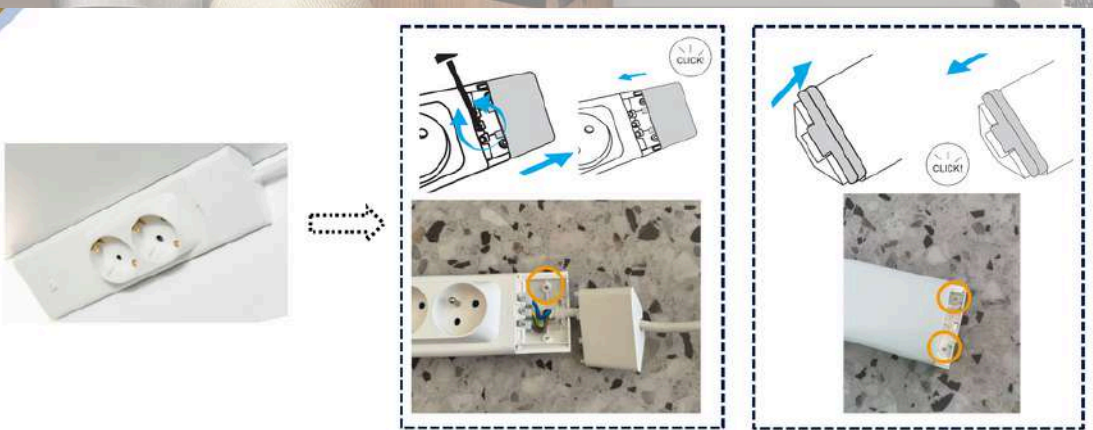

- 2x France or Germany sockets, Max. 3500W
- **PD port, USB-A+USB-C, Max. 15W**
- ON/OFF switch for LED part

3) Make it more easily for you to install and remove

- Front to fix the lamp with screws & connect power cable