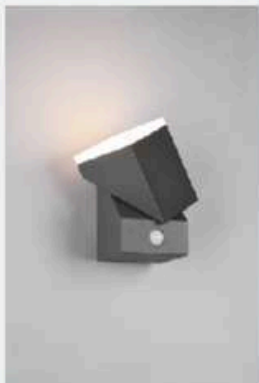

6W 560LM

Specifications

Voltage: 100-240V
Material: Alu.+PC
IP54
Size: 90*160*106mm