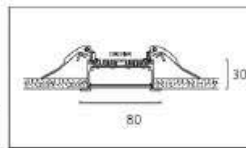

Color

Color

Details & Structure:

Specifications:

Model	Size	Hole size	Power	Voltage	Luminous Efficiency	Color Temperature	Shell Color
	L616*W80*H30mm	L605*W70*H55mm	20W	AC100-277V AC200-240V	95lm/W	3000K 4000K 6000K	White Silver Black
	L1200*W80*H30mm	L1195*W70*H55mm	40W				
	L1806*W80*H30mm	L1800*W70*H55mm	60W				
	L2400*W80*H30mm	L2390*W70*H55mm	80W				

Model	Size	Hole size	Power	Voltage	Luminous Efficiency	Color Temperature	Shell Color
	L650*W80*H30mm	L645*W70*H55mm	20W	AC100-277V AC200-240V	120lm/W	3000K 4000K 6000K	White Silver Black
	L1288*W80*H30mm	L1283*W70*H55mm	40W				
	L1924*W80*H30mm	L1920*W70*H55mm	60W				
	L2560*W80*H30mm	L2550*W70*H55mm	80W