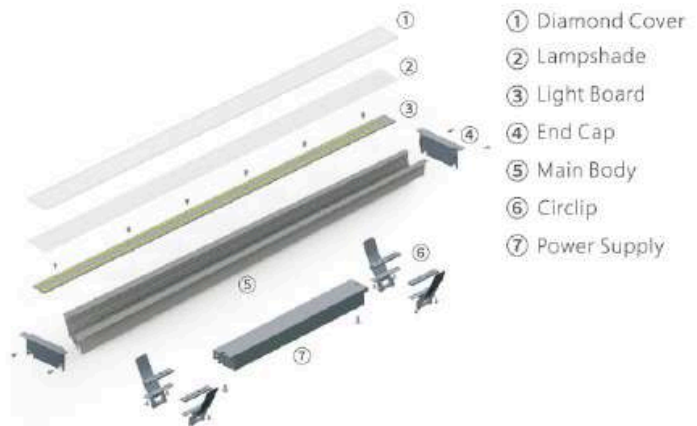

Details & Structure:

Specifications:

Model	Size	Hole size	Power	Voltage	Luminous Efficiency	Color Temperature	Shell Color
	L615*W50*H55mm	L600*W35*H55mm	20W	AC100-277V AC200-240V	95lm/W	3000K 4000K 6000K	White Silver Black
	L1205*W50*H55mm	L1195*W35*H55mm	40W				
	L1800*W50*H55mm	L1790*W35*H55mm	60W				
	L2395*W50*H55mm	L2385*W35*H55mm	80W				

Model	Size	Hole size	Power	Voltage	Luminous Efficiency	Color Temperature	Shell Color
	L656*W50*H55mm	L645*W35*H55mm	20W	AC100-277V AC200-240V	120lm/W	3000K 4000K 6000K	White Silver Black
	L1292*W50*H55mm	L1280*W35*H55mm	40W				
	L1928*W50*H55mm	L1913*W35*H55mm	60W				
	L2564*W50*H55mm	L2550*W35*H55mm	80W