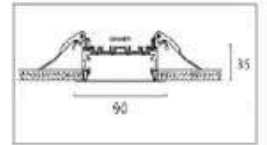

Color ☐ ☐ ☐

Details & Structure:

Specifications:

Model	Size	Hole size	Power	Voltage	Luminous Efficiency	Color Temperature	Shell Color
	L616*W90*H35mm	L605*W80*H60mm	20W	AC100-277V AC200-240V	90lm/W	3000K	White
	L1200*W90*H35mm	L1195*W80*H60mm	40W			4000K	Silver
	L1806*W90*H35mm	L1800*W80*H60mm	60W			6000K	Black
	L2400*W90*H35mm	L2390*W80*H60mm	80W