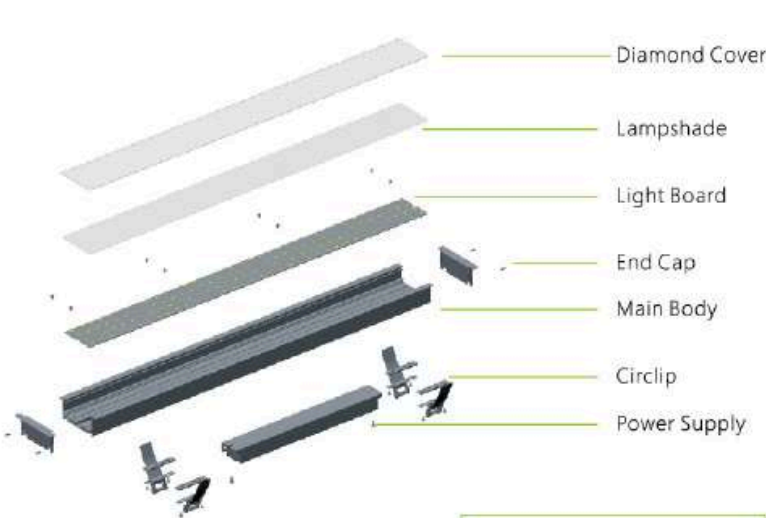

Details & Structure:

Specifications:

Model	Size	Hole size	Power	Voltage	Luminous Efficiency	Color Temperature	Shell Color
	L616*W80*H30mm	L605*W70*H55mm	20W	AC100-277V AC200-240V	95lm/W	3000K 4000K 6000K	White Silver Black
	L1200*W80*H30mm	L1195*W70*H55mm	40W				
	L1806*W80*H30mm	L1800*W70*H55mm	60W				
	L2400*W80*H30mm	L2390*W70*H55mm	80W				

Model	Size	Hole size	Power	Voltage	Luminous Efficiency	Color Temperature	Shell Color
	L650*W80*H30mm	L645*W70*H55mm	20W	AC100-277V AC200-240V	120lm/W	3000K 4000K 6000K	White Silver Black
	L1288*W80*H30mm	L1283*W70*H55mm	40W				
	L1924*W80*H30mm	L1920*W70*H55mm	60W				
	L2560*W80*H30mm	L2550*W70*H55mm	80W