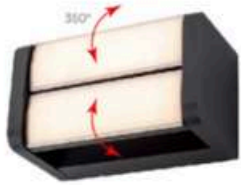

12W 1517LM
Specifications
Voltage: 100-240V
Angle: 350°
IP65
Size: 200*115*110mm