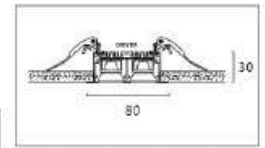

Color

Color

Details & Structure:

Specifications:

Model	Size	Hole size	Power	Voltage	Luminous Efficiency	Color Temperature	Shell Color
	L616*W80*H30mm	L605*W70*H55mm	20W	AC100-277V AC200-240V	95lm/W	3000K 4000K 6000K	White Silver Black
	L1200*W80*H30mm	L1195*W70*H55mm	40W				
	L1806*W80*H30mm	L1800*W70*H55mm	60W				
	L2400*W80*H30mm	L2390*W70*H55mm	80W				

Model	Size	Hole size	Power	Voltage	Luminous Efficiency	Color Temperature	Shell Color
	L650*W80*H30mm	L645*W70*H55mm	20W	AC100-277V AC200-240V	120lm/W	3000K 4000K 6000K	White Silver Black
	L1288*W80*H30mm	L1283*W70*H55mm	40W				
	L1924*W80*H30mm	L1920*W70*H55mm	60W				
	L2560*W80*H30mm	L2550*W70*H55mm	80W