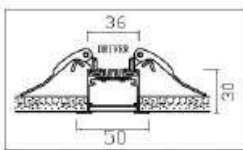

Details & Structure:

Specifications:

Model	Size	Hole size	Power	Voltage	Luminous Efficiency	Color Temperature	Shell Color
	L615*W50*H55mm	L600*W35*H55mm	20W	AC100-277V AC200-240V	95lm/W	3000K 4000K 6000K	White Silver Black
	L1205*W50*H55mm	L1195*W35*H55mm	40W				
	L1800*W50*H55mm	L1790*W35*H55mm	60W				
	L2395*W50*H55mm	L2385*W35*H55mm	80W				

Model	Size	Hole size	Power	Voltage	Luminous Efficiency	Color Temperature	Shell Color
	L656*W50*H55mm	L645*W35*H55mm	20W	AC100-277V AC200-240V	120lm/W	3000K 4000K 6000K	White Silver Black
	L1292*W50*H55mm	L1280*W35*H55mm	40W				
	L1928*W50*H55mm	L1913*W35*H55mm	60W				
	L2564*W50*H55mm	L2550*W35*H55mm	80W