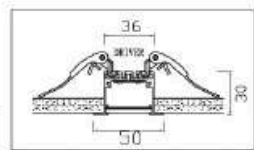

Details & Structure:

Specifications:

Model	Size	Hole size	Power	Voltage	Luminous Efficiency	Color Temperature	Shell Color
	L615*W50*H55mm	L600*W35*H55mm	20W	AC100-277V AC200-240V	95lm/W	3000K 4000K 6000K	White Silver Black
	L1205*W50*H55mm	L1195*W35*H55mm	40W				
	L1800*W50*H55mm	L1790*W35*H55mm	60W				
	L2395*W50*H55mm	L2385*W35*H55mm	80W				

Model	Size	Hole size	Power	Voltage	Luminous Efficiency	Color Temperature	Shell Color
	L656*W50*H55mm	L645*W35*H55mm	20W	AC100-277V AC200-240V	120lm/W	3000K 4000K 6000K	White Silver Black
	L1292*W50*H55mm	L1280*W35*H55mm	40W				
	L1928*W50*H55mm	L1913*W35*H55mm	60W				
	L2564*W50*H55mm	L2550*W35*H55mm	80W