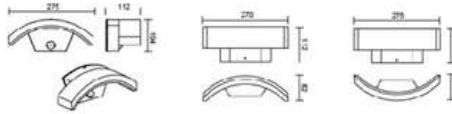

6.5W 500LM

Specifications

Voltage: 100-240V
Head adjustable 300°
Material: Alu.+Glass
IP44
Size: 105*253*172mm

6W 560LM

Specifications

Voltage: 100-240V
Material: Alu.+PC
IP54
Size: 90*160*106mm

2x6W 1120LM

Specifications

Voltage: 100-240V
Material: Alu.+Glass
IP54
Size: 90*280*106mm

6W 560LM

Specifications

Voltage: 100-240V
Material: Alu.+PC
IP54
Size: 90*160*106mm

2x6W 1120LM

Specifications

Voltage: 100-240V
Material: Alu.+Glass
IP54
Size: 90*280*106mm

6W 719LM
Specifications
 Voltage: 100-240V
 Angle: 350°
 IP65
 Size: 200*110*58mm

12W 1517LM
Specifications
 Voltage: 100-240V
 Angle: 350°
 IP65
 Size: 200*115*110mm

6W 888LM
Specifications
 Voltage: 100-240V
 Angle: 120°
 IP54
 Size: 275*112*82mm
 270*112*82mm