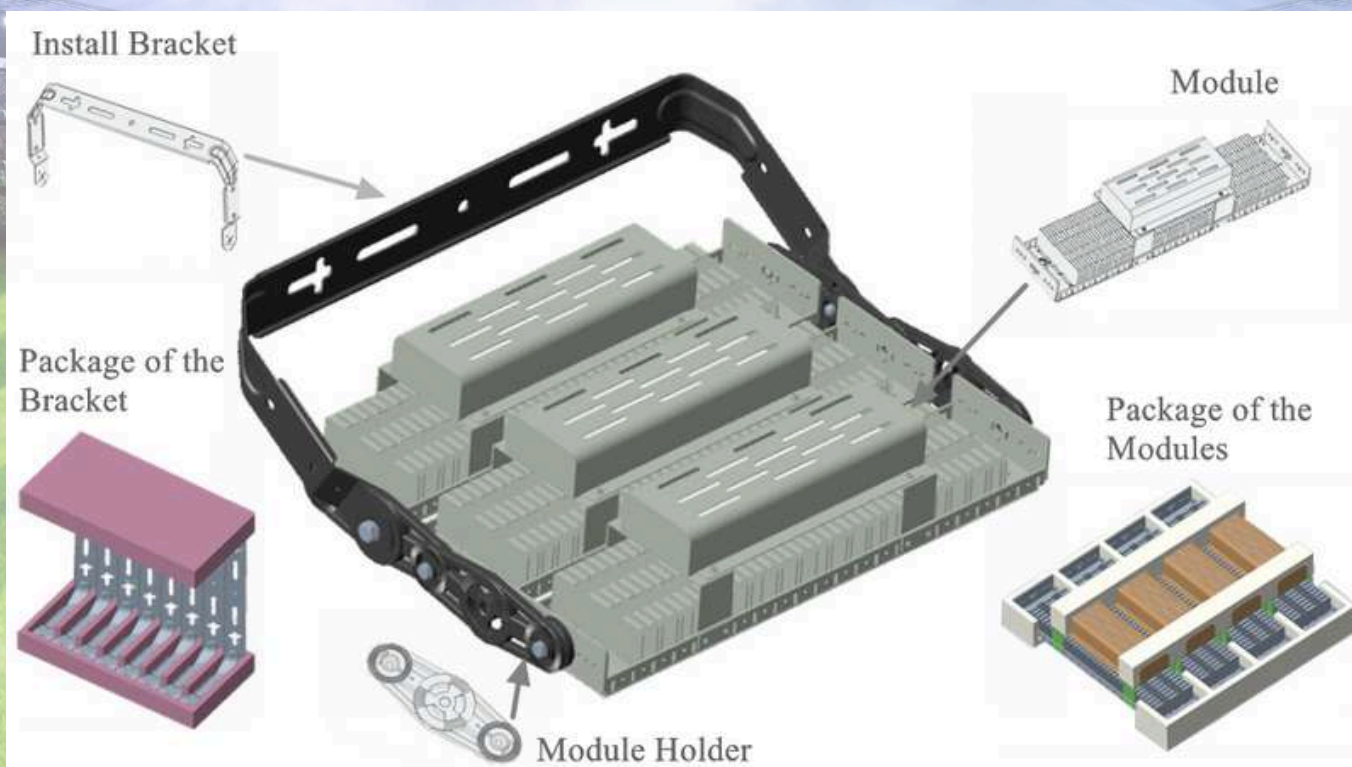

Modular LED Flood Light

Parameters : 170lm/w - 10/20/40/60/90/150° - IP66