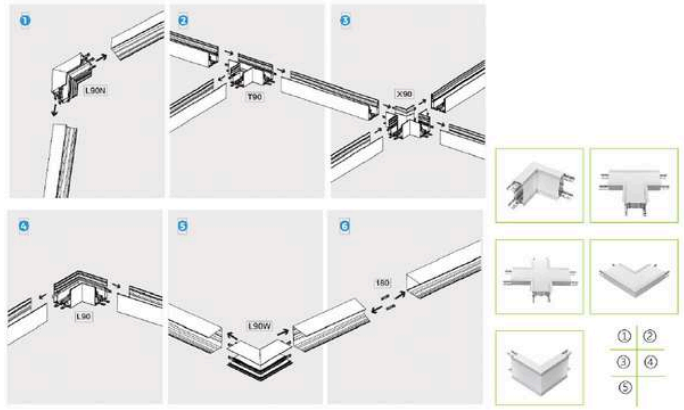

Recessed connecting