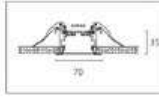

Color

Details & Structure:

Specifications:

Model	Size	Hole size	Power	Voltage	Luminous Efficiency	Color Temperature	Shell Color
	L618*W70*H35mm	L605*W60*H60mm	20W	AC100-277V AC200-241V	90lm/W	3000K 4000K 6000K	White Silver Black
	L1200*W70*H35mm	L1195*W60*H60mm	40W				
	L1806*W70*H35mm	L1800*W60*H60mm	60W				
	L2400*W70*H35mm	L2390*W60*H60mm	80W				

Recessed connecting