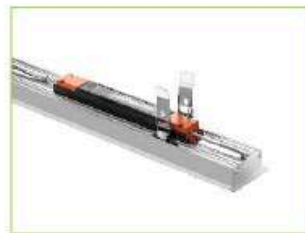

Details & Structure:

Specifications:

Model	Size	Hole size	Power	Voltage	Luminous Efficiency	Color Temperature	Shell Color
	L616*W80*H30mm	L605*W70*H55mm	20W	AC100-277V AC200-240V	95lm/W	3000K 4000K 6000K	White Silver Black
	L1200*W80*H30mm	L1195*W70*H55mm	40W				
	L1806*W80*H30mm	L1800*W70*H55mm	60W				
	L2400*W80*H30mm	L2390*W70*H55mm	80W				

Model	Size	Hole size	Power	Voltage	Luminous Efficiency	Color Temperature	Shell Color
	L650*W80*H30mm	L645*W70*H55mm	20W	AC100-277V AC200-240V	120lm/W	3000K 4000K 6000K	White Silver Black
	L1288*W80*H30mm	L1283*W70*H55mm	40W				
	L1924*W80*H30mm	L1920*W70*H55mm	60W				
	L2560*W80*H30mm	L2550*W70*H55mm	80W