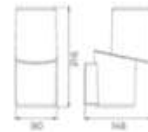

Specifications

Voltage: 100V-240V
No. of LED: 12 PCS
Type of LED: 2835 SMD LED
Total Wattage: 13W
IP Rating: IP65
PF > 0.8

Surge: 2500V
CRI > 80
flicker free
Color Temp.: 2700K-6500K
Material: Alu.+PC
Size: 148*90*216mm