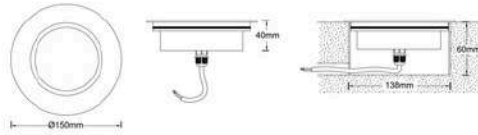

Inground LED light

Dimension

Light Distribution Curve (3000K, 120°)

Lux distance Curve (3000K, 120°)

CE **RoHS COMPLIANT** **IP67** **IK06**

Passivated 3 Years Warranty

Parameter

General Data

Item No.	
Power	6 Watts
LED type	3 PCS OSRAM LED
Luminous flux	10~12 lm
CCT	2700K, 3000K, 4000K, 6000K
CRI	80+
Beam angle	120°
Dimension	150 x 40 (mm) Diameter x Height
Cut out	138 mm
Net weight	0.35 kgs
Warranty	3 years
Certifications	CE, RoHS

Electrical Data

Input voltage	DC24V
Insulation class	Class III
Cable	1PC rubber cable 1M H05RN-F 2x1mm square
Driver	low voltage constant current output, excluding the transformer

Construction Data

IP rating	IP67 Waterproof
IK rating	IK06
Housing	Solid Passivated (Anodizing) Aluminum CNC machined
Protection finishing	20~25µm thickness anodized film for housing, silver color
Trim	Stainless steel 316
Glass	Tempered Glass, T=6mm.
Loading capacity	320 kgs
Cable Gland	PG7 IP67
Gasket	O-ring PMQ silicone seal

Accessories

Mounting Sleeve	Anti-corrosion grey PVC
Clip	2 pcs SS304 spring with screws as options

Packaging

Inner box size	160*160*80 mm
Carton size	34.5*34.5*26.5 cm (12PCS / carton)

Illumination Picture (120°)