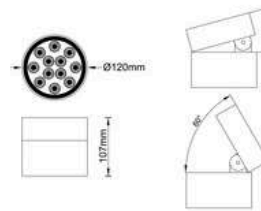

Dimension .....