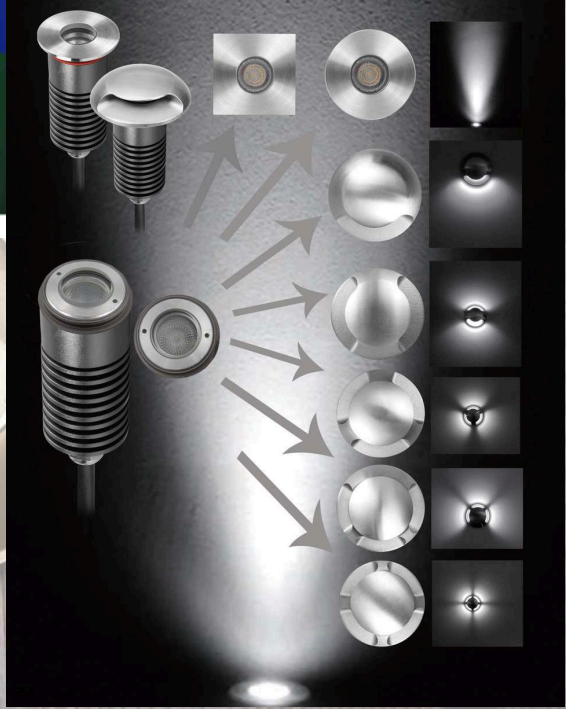

INGROUND LIGHTS SERIES

Dimension .....

Light Distribution Curve (15°) .....

Lux distance Curve (15°) .....

**CE** **RoHS COMPLIANT** **IP67 IK08**

**SSS 316** **3 Years Warranty**

Used as inground lights, downlights, deck lights !

Parameter .....

General Data	
Item No.	
Power	9 Watts +10%
LED type	6 PCS 4in1 RGBW LED (RGB LED optional)
Luminous flux	/
CCT	RGBW (5500K or 4000K or 3000K) or RGB
CRI	/
Beam angle	Symmetric: 6°, 11°, 17°, 23°, 28°, 43°, 58° Asymmetric: 15°x25°, 15°x30°, 15°x45°, 15°x60° (tilt +pan)
Dimension	Ø130x35 (mm) Diameter x length
Cut out	Inground light: Ø118 mm Deck light: Ø115 mm
Net weight	0.77 kgs
Warranty	3 years
Certifications	CE, RoHS
Electrical Data	
Input voltage	DC24V
Insulation class	Class III
Cable	1PC rubber cable 1M H05RN-F 5x0.5mm square
Driver	Low voltage input, constant current output, excluding the transformer
Construction Data	
IP rating	IP67 Waterproof
IK rating	IK08
Housing	Solid Passivated (Anodizing) Aluminum CNC machined
Protection finishing	20~25µm thickness anodized film for housing. Dark grey color
Trim	Stainless steel 316
Glass	Step tempered Glass, T=8mm.
Loading capacity	500 kgs
Cable Gland	PG gland
Gasket	O-ring PMQ silicone seal
Accessories	
Mounting Sleeve	Aluminium sleeve used as inground light
Clip	Two clips with screws optional used as downlight / deck light
Packaging	
Inner box size	140*140*60 mm
Carton size	30.5*30.5*20.5CM (12PCS/CTN)

Illumination Picture (15°) .....

INGROUND LIGHTS SERIES

One IP67 body is compatible with seven covers !