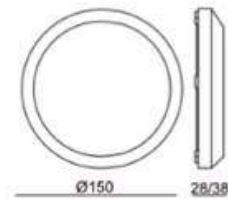

Garden LED light

Model	Material	Voltage	LED C.T.	LED Watt	Flux	CRI	PF	Safety type
	PC+ABS&PC diffuser	AC100-240V 50/60Hz	2700-6500K	SMD2835 6W	150-300lm	≥80	> 0.5	IP65