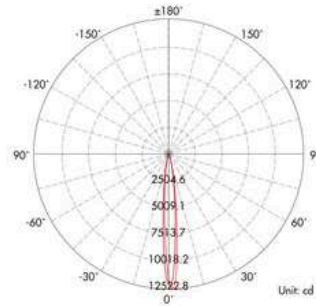

## Dimension

**Dimension**

**Light Distribution Curve (3000K,40°)**

**Lux distance Curve (3000K,40°)**

**Illuminance at a Distance**

	Center Beam LUX	Beam Width	
		V	H
2m	334.62 LUX	1.1m	1.1m
4m	83.66 LUX	2.2m	2.2m
6m	37.18 LUX	3.3m	3.4m
8m	20.91 LUX	4.4m	4.5m
10m	13.38 LUX	5.5m	5.6m
12m	9.30 LUX	6.6m	6.7m

Illumination Picture (40°) .....

INGROUND LIGHTS SERIES

Dimension .....

Light Distribution Curve (3000K, 10°) .....

Lux distance Curve (3000K, 10°) .....

Illumination Picture (10°) .....

**CE** **RoHS COMPLIANT** **IP67 IK06**

**Passivated Patent 3 Years Warranty**

UGR<5 when 10°

Parameter .....

General Data	
Item No.	
Power	15 Watts +10%
LED type	12 PCS OSRAM 3030 LED
Luminous flux	800 lm +10%
CCT	2700K, 3000K, 4000K, 4500K, 5700K, 6500K
CRI	80+
Beam angle	6°, 11°, 17°, 23°, 28°, 43°, 58°, 95° [Beam direction adjustable -15° to 60°]
Dimension	Ø120x107 (mm) Diameter x length
Cut out	/ mm
Net weight	2.75 kgs
Warranty	3 years
Certifications	CE, RoHS
Electrical Data	
Input voltage	AC100-245V 50/60Hz
Insulation class	Class I
Cable	TPC rubber cable 1 m H05RN-F 3 x 1mm square
Driver	builtin constant current driver
Construction Data	
IP rating	IP67 Waterproof
IK rating	IK06
Housing	Solid Passivated (Anodizing) Aluminum CNC machined
Protection finishing	Anodized + Powder coated painting in dark grey
Trim	Aluminium
Glass	Tempered Glass
Loading capacity	/
Cable Gland	PG gland
Gasket	silicone ring + silicone glue seal
Accessories	
Spike	With spike for earth mounted
Round base part	With round base part and screws for ground surface mounted
Packaging	
Inner box size	140*140*135 mm
Carton size	30*30*29 cm (4 PCS/carton)