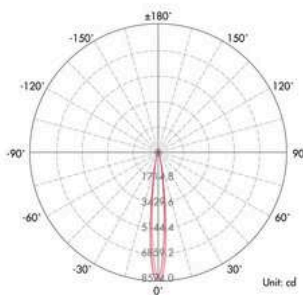

**Dimension**

**Light Distribution Curve (3000K,40°)**

**Lux distance Curve (3000K,40°)**

**Illuminance at a Distance**

	Center Beam LUX	Beam Width	
		V	H
2m	334.62 LUX	1.1m	1.1m
4m	83.66 LUX	2.2m	2.2m
6m	37.18 LUX	3.3m	3.4m
8m	20.91 LUX	4.4m	4.5m
10m	13.38 LUX	5.5m	5.6m
12m	9.30 LUX	6.6m	6.7m

INGROUND LIGHTS SERIES

Dimension .....

Light Distribution Curve (15°) .....

Lux distance Curve (15°) .....

**CE** **RoHS COMPLIANT** **IP67 IK08**

**SSS 316** **3 Years Warranty**

Used as inground lights, downlights, deck lights !

Parameter .....

General Data	
Item No.	
Power	9 Watts +10%
LED type	6 PCS 4in1 RGBW LED (RGB LED optional)
Luminous flux	/
CCT	RGBW (5500K or 4000K or 3000K) or RGB
CRI	/
Beam angle	Symmetric: 6°, 11°, 17°, 23°, 28°, 43°, 58° Asymmetric: 15°x25°, 15°x30°, 15°x45°, 15°x60° (tilt +pan)
Dimension	Ø130x35 (mm) Diameter x length
Cut out	Inground light: Ø118 mm Deck light: Ø115 mm
Net weight	0.77 kgs
Warranty	3 years
Certifications	CE, RoHS
Electrical Data	
Input voltage	DC24V
Insulation class	Class III
Cable	1PC rubber cable 1M H05RN-F 5x0.5mm square
Driver	Low voltage input, constant current output, excluding the transformer
Construction Data	
IP rating	IP67 Waterproof
IK rating	IK08
Housing	Solid Passivated (Anodizing) Aluminum CNC machined
Protection finishing	20~25µm thickness anodized film for housing. Dark grey color
Trim	Stainless steel 316
Glass	Step tempered Glass, T=8mm.
Loading capacity	500 kgs
Cable Gland	PG gland
Gasket	O-ring PMQ silicone seal
Accessories	
Mounting Sleeve	Aluminium sleeve used as inground light
Clip	Two clips with screws optional used as downlight / deck light
Packaging	
Inner box size	140*140*60 mm
Carton size	30.5*30.5*20.5CM (12PCS/CTN)