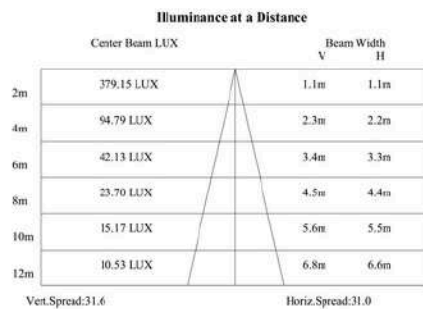

**Parameter**

General Data	
Item No.	
Power	9 Watts
LED type	9 PCS 1W OSRAM LED
luminous flux	720~810 lm
CCT	2700K, 3000K, 4000K, 6000K, R/G/Y/B
CRI	80+
Beam angle	15°, 25°, 30°, 45°, 60° (Direction adjustable with 30° at max.)
Dimension	134x87 (mm) Diameter x Height
Cut out	120 mm
Net weight	1.88kgs
Warranty	3 years
Certifications	CE, RoHS
Electrical Data	
Input voltage	DC24V
Insulation class	Class III
Cable	1PC rubber cable 1M H05RN-F 2x1 mm square
Driver	Low voltage constant current output, excluding the transformer
Construction Data	
IP rating	IP67 Waterproof
K rating	IK09
Housing	Solid Passivated (Anodizing) Aluminum CNC machined
Protection finishing	20~25µm thickness anodized film for housing
Trim	Stainless steel 316
Glass	Step tempered Glass, T=10mm.
loading capacity	2000 kgs
Cable Gland	PG7 IP67
Gasket	O-ring PMQ silicone seal
Rotatable	Manual rotating bracket max 20°+20°
Accessories	
Mounting Sleeve	Passivated (Anodizing) Aluminum CNC machined
Packaging	
Inner box size	140*140*117 mm
Carton size	43.5*29.5*25 cm (12PCS / carton)

**Dimension**

**Light Distribution Curve (3000K,40°)**

**Lux distance Curve (3000K,40°)**

**Illuminance at a Distance**

	Center Beam LUX	Beam Width	
		V	H
2m	334.62 LUX	1.1m	1.1m
4m	83.66 LUX	2.2m	2.2m
6m	37.18 LUX	3.3m	3.4m
8m	20.91 LUX	4.4m	4.5m
10m	13.38 LUX	5.5m	5.6m
12m	9.30 LUX	6.6m	6.7m

Vert.Spread:31.0      Horiz.Spread:31.2

**Illumination Picture (40°)**

Dimension .....

Light Distribution Curve (3000K,40°) .....

Lux distance Curve (3000K,40°) .....

**CE** **RoHS COMPLIANT** **IP67 IK09**