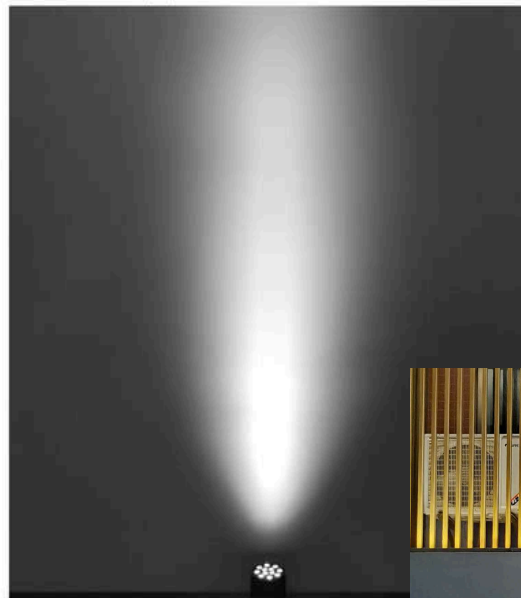

Illumination Picture (40°) .....

INGROUND LIGHTS SERIES

Dimension .....

Light Distribution Curve (3000K, 10°) .....

Lux distance Curve (3000K, 10°) .....

Illumination Picture (10°) .....

**CE** **RoHS COMPLIANT** **IP67 IK06**