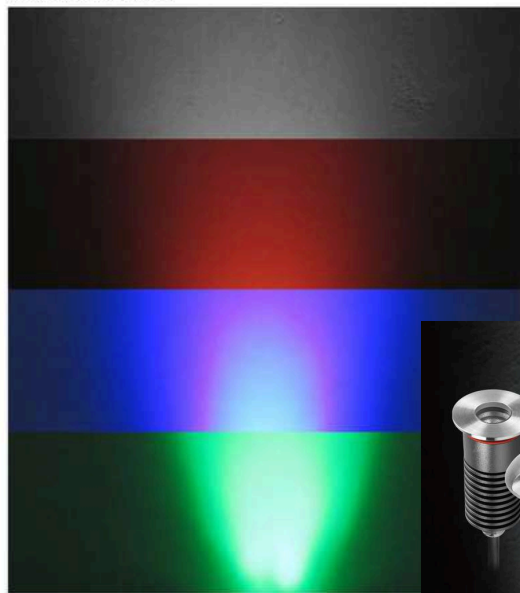

Illumination Picture (15°) .....