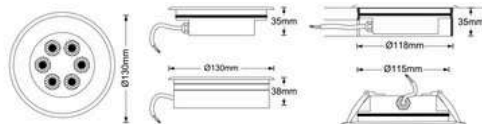

Dimension .....