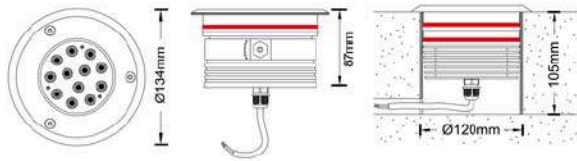

Dimension .....