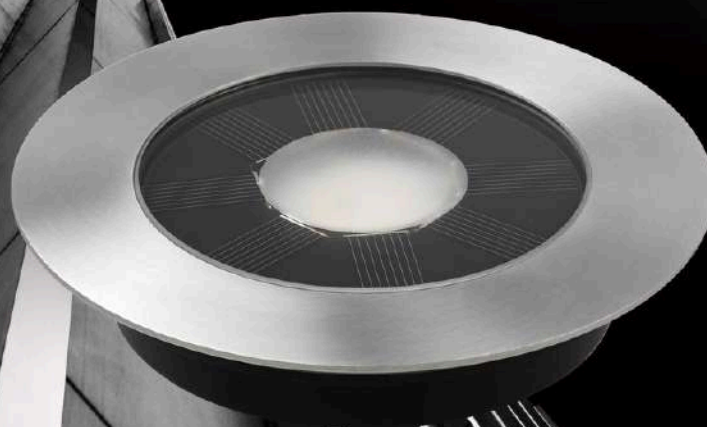

INGROUND LIGHTS SERIES

1.12 SOLAR POWERED DECORATION INGROUND LIGHT SERIES