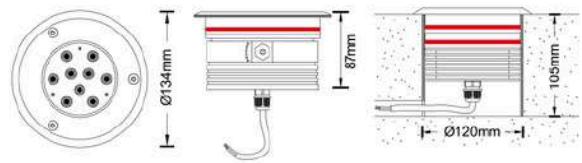

CE **RoHS COMPLIANT** **IP67 IK09**

SSS 316

Passivated

3 Years Warranty

Adjustable

Parameter

General Data	
Item No.	
Power	9 Watts
LED type	9 PCS 1W OSRAM LED
luminous flux	720~810 lm
CCT	2700K, 3000K, 4000K, 6000K, R/G/Y/B
CRI	80+
Beam angle	15°, 25°, 30°, 45°, 60° (Direction adjustable with 30° at max.)
Dimension	134x87 (mm) Diameter x Height
Cut out	120 mm
Net weight	1.88kgs
Warranty	3 years
Certifications	CE, RoHS
Electrical Data	
Input voltage	DC24V
Insulation class	Class III
Cable	1PC rubber cable 1M H05RN-F 2x1 mm square
Driver	Low voltage constant current output, excluding the transformer
Construction Data	
IP rating	IP67 Waterproof
K rating	IK09
Housing	Solid Passivated (Anodizing) Aluminum CNC machined
Protection finishing	20~25µm thickness anodized film for housing
Trim	Stainless steel 316
Glass	Step tempered Glass, T=10mm.
loading capacity	2000 kgs
Cable Gland	PG7 IP67
Gasket	O-ring PMQ silicone seal
Rotatable	Manual rotating bracket max 20°+20°
Accessories	
Mounting Sleeve	Passivated (Anodizing) Aluminum CNC machined
Packaging	
Inner box size	140*140*117 mm
Carton size	43.5*29.5*25 cm (12PCS / carton)

Dimension

Light Distribution Curve (3000K,40°)

Lux distance Curve (3000K,40°)

Illuminance at a Distance

	Center Beam LUX	Beam Width	
		V	H
2m	334.62 LUX	1.1m	1.1m
4m	83.66 LUX	2.2m	2.2m
6m	37.18 LUX	3.3m	3.4m
8m	20.91 LUX	4.4m	4.5m
10m	13.38 LUX	5.5m	5.6m
12m	9.30 LUX	6.6m	6.7m

Vert.Spread:31.0   Horiz.Spread:31.2

Illumination Picture (40°)