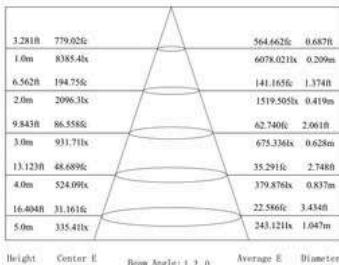

## Dimension

INGROUND LIGHTS SERIES

Dimension .....

Light Distribution Curve (15°) .....

Lux distance Curve (15°) .....

**CE** **RoHS COMPLIANT** **IP67 IK08**

**SSS 316** **3 Years Warranty**

Used as inground lights, downlights, deck lights !

Parameter .....

General Data	
Item No.	
Power	9 Watts +10%
LED type	6 PCS 4in1 RGBW LED (RGB LED optional)
Luminous flux	/
CCT	RGBW (5500K or 4000K or 3000K) or RGB
CRI	/
Beam angle	Symmetric: 6°, 11°, 17°, 23°, 28°, 43°, 58° Asymmetric: 15°x25°, 15°x30°, 15°x45°, 15°x60° (tilt +pan)
Dimension	Ø130x35 (mm) Diameter x length
Cut out	Inground light: Ø118 mm Deck light: Ø115 mm
Net weight	0.77 kgs
Warranty	3 years
Certifications	CE, RoHS
Electrical Data	
Input voltage	DC24V
Insulation class	Class III
Cable	1PC rubber cable 1M H05RN-F 5x0.5mm square
Driver	Low voltage input, constant current output, excluding the transformer
Construction Data	
IP rating	IP67 Waterproof
IK rating	IK08
Housing	Solid Passivated (Anodizing) Aluminum CNC machined
Protection finishing	20~25µm thickness anodized film for housing. Dark grey color
Trim	Stainless steel 316
Glass	Step tempered Glass, T=8mm.
Loading capacity	500 kgs
Cable Gland	PG gland
Gasket	O-ring PMQ silicone seal
Accessories	
Mounting Sleeve	Aluminium sleeve used as inground light
Clip	Two clips with screws optional used as downlight / deck light
Packaging	
Inner box size	140*140*60 mm
Carton size	30.5*30.5*20.5CM (12PCS/CTN)