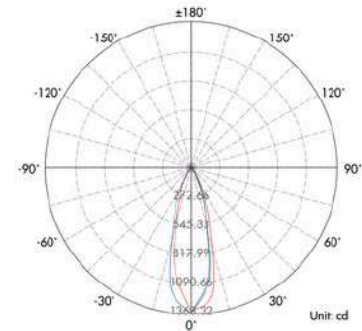

## Dimension

### General Data

Item No.	
Power	6 Watts
LED type	3 PCS OSRAM LED
Luminous flux	10~12 lm
CCT	2700K, 3000K, 4000K, 6000K
CRI	80+
Beam angle	120°
Dimension	150 x 40 (mm) Diameter x Height
Cut out	138 mm
Net weight	0.35 kgs
Warranty	3 years
Certifications	CE, RoHS

## Illumination Picture (120°)

**Dimension**

**Light Distribution Curve (3000K,40°)**

**Lux distance Curve (3000K,40°)**

**Illuminance at a Distance**

	Center Beam LUX	Beam Width	
		V	H
2m	334.62 LUX	1.1m	1.1m
4m	83.66 LUX	2.2m	2.2m
6m	37.18 LUX	3.3m	3.4m
8m	20.91 LUX	4.4m	4.5m
10m	13.38 LUX	5.5m	5.6m
12m	9.30 LUX	6.6m	6.7m