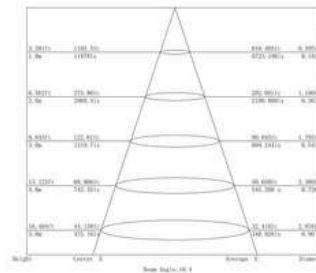

Illumination Picture (40°) .....

INGROUND LIGHTS SERIES

Dimension .....

Light Distribution Curve (3000K, 10°) .....

Lux distance Curve (3000K, 10°) .....

Illumination Picture (10°) .....

**CE** **RoHS COMPLIANT** **IP67 IK06**