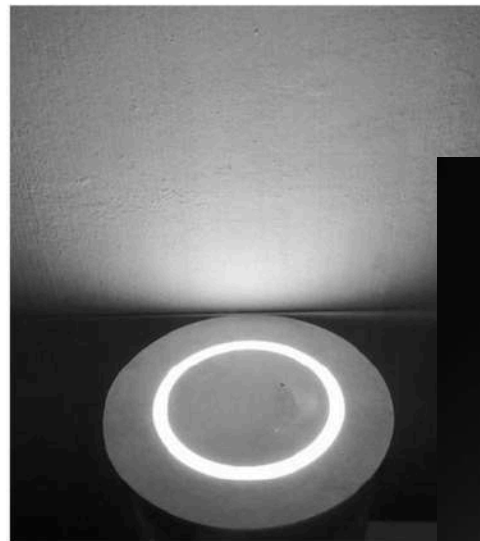

Illumination Picture (120°)