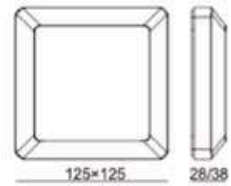

Model	Material	Voltage	LED C.T.	LED Watt	Flux	CRI	PF	Safety type
	PC+ABS&PC diffuser	AC100-240V 50/60Hz	2700-6500K	SMD2835 4W	150-300lm	≥80	> 0.5	IP65