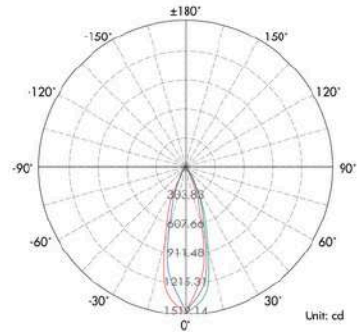

## Dimension

**Dimension**

**Light Distribution Curve (3000K,40°)**

**Lux distance Curve (3000K,40°)**

**Illuminance at a Distance**

	Center Beam LUX	Beam Width	
		V	H
2m	334.62 LUX	1.1m	1.1m
4m	83.66 LUX	2.2m	2.2m
6m	37.18 LUX	3.3m	3.4m
8m	20.91 LUX	4.4m	4.5m
10m	13.38 LUX	5.5m	5.6m
12m	9.30 LUX	6.6m	6.7m

Vert.Spread:31.0      Horiz.Spread:31.2

**Illumination Picture (40°)**

Dimension .....

Light Distribution Curve (3000K,40°) .....

Lux distance Curve (3000K,40°) .....

**CE** **RoHS COMPLIANT** **IP67 IK09**