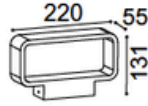

Aluminium die-cast body, PC diffuser

Aluminium body surface electrostatic plastic-coating treatment

Waterproof performance meets various demands of outdoor projects

CE EMC LVD RoHS CB

Model	Material	Voltage	Wattage	Chip	More Info
	Aluminium & PC	220V-240V	2x3W	COB	IP65  
	Aluminium & PC	220V-240V	4x3W	COB	IP65  