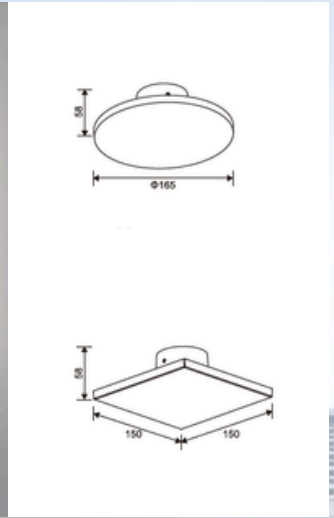

LED Wall Light

Features:

Voltage	CRI	Material	IP	
220-240V~50Hz	≥80	PC+ABS & PC diffuser	IP65, CLASSII	
	LED	SMD		
Item No	LED	QTY	Lumen	Wattage
2835	48	600	8W	
2835	48	600	8W	

Available colors:

Black White Grey Dark Grey

CE EMC LVD RoHS