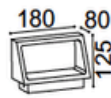

Aluminium die-cast body, PC diffuser

Aluminium body surface electrostatic plastic-coating treatment

Waterproof performance meets various demands of outdoor projects

CE EMC LVD RoHS CB

Model	Material	Voltage	Wattage	Chip	More Info
	Aluminium & PC	220V-240V	2x3W	COB	IP65  
	Aluminium & PC	220V-240V	4x3W	COB	IP65  