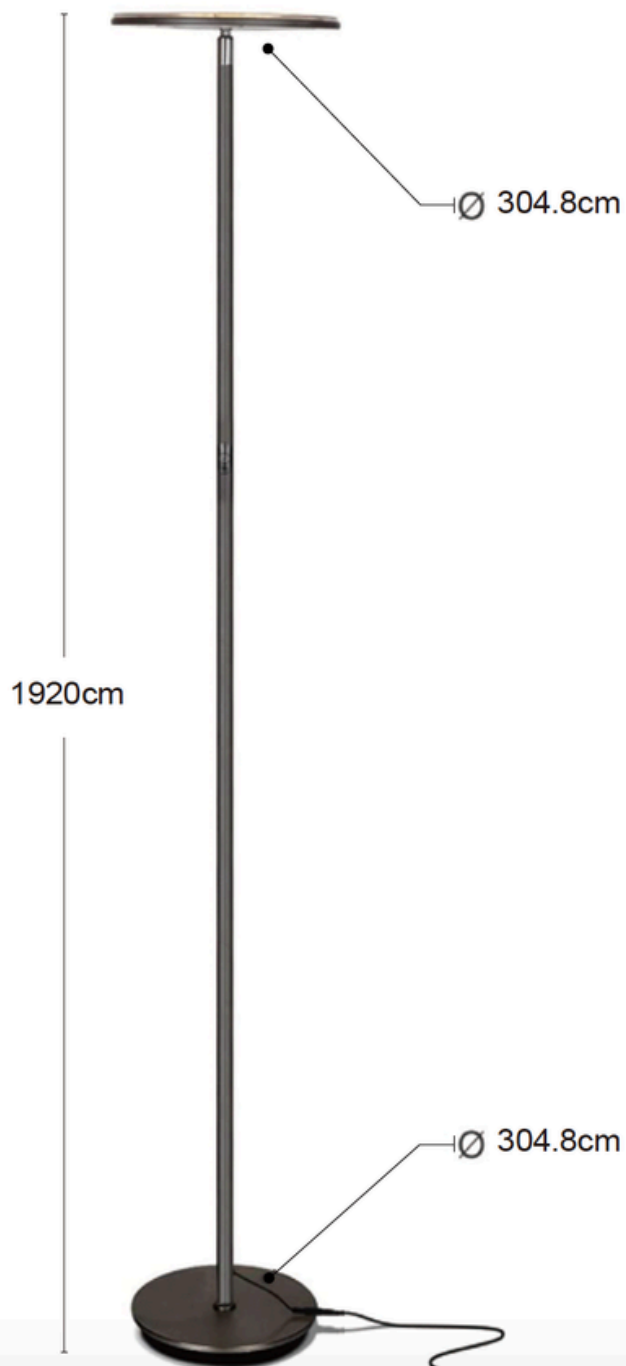

MODE 3

Dusk to Dawn
40% Standby Lumen.

MODE 2

Dusk to Dawn
10% Standby Lumen,
100% turn on 25s when Triggered.

MODE SOS

Dusk to Dawn
Emergency button.

• Detachable Battery

• Multi-angle adjustment

• Color Available White/Black

LED Floor Lamp

Without remote control

Flexible Angle Light
(Can be adjusted by 180°)

Weighted Safety Base

BALLET FLOOR

Model	Power Lumen	Color T.	Color Option	Dimension	Switch type	Inner box size (inch)	Weight(Kg)
	3W / 1100LM	3000K	BW/C/B	150cm x 29cm	High-Med-Low-Off 4-way foot switch	61.02 * 13.19 * 12.40	9.23

PARADISE GATE LIGHTS

Model	Power Lumen	Color T.	Color Option	Dimension	Switch type	Inner box size (inch)	Weight(Kg)
	36W / 1100LM	3000K	Black	152.5cm x 33cm	High-Med-Low-Off 4-way foot switch	64.4 * 10.43 * 15.95	9Kg

LED Wall Light

Features:

- Surface mount
- UV resistant
- Anti-corrosion

Voltage	CRI	Material	IP	
220-240V~50Hz	≥80	PC+ABS & PC diffuser	IP65, CLASSII	
	LED	SMD		
Item No	LED	QTY	Lumen	Wattage
2835	48	600	8W	
2835	48	600	8W	