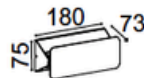

Aluminium die-cast body, PC diffuser

Aluminium body surface electrostatic plastic-coating treatment

Waterproof performance meets various demands of outdoor projects

CE EMC LVD RoHS CB

Model	Material	Voltage	Wattage	Chip	More Info
	Aluminium & PC	220V-240V	2x3W	COB	IP65  
	Aluminium & PC	220V-240V	4x3W	COB	IP65  