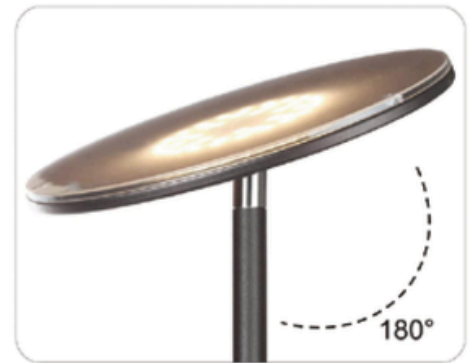

Découvrez notre sélection exceptionnelle de produits et faites de la lumière le cœur de votre environnement !

LED Solar Wall Light

Function Introduction

MODE 1

Dusk to Dawn
0% Standby Lumen,
100% turn on 25s when Triggered.

MODE 3

Dusk to Dawn
40% Standby Lumen.

MODE 2

Dusk to Dawn
10% Standby Lumen,
100% turn on 25s when Triggered.

MODE SOS

Dusk to Dawn
Emergency button.

• Detachable Battery

• Multi-angle adjustment

• Color Available White/Black

LED Floor Lamp

Without remote control

Flexible Angle Light
(Can be adjusted by 180°)

Weighted Safety Base

BALLET FLOOR

Model	Power Lumen	Color T.	Color Option	Dimension	Switch type	Inner box size (inch)	Weight(Kg)
	3W / 1100LM	3000K	BW/C/B	150cm x 29cm	High-Med-Low-Off 4-way foot switch	61.02 * 13.19 * 12.40	9.23