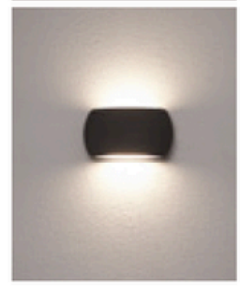

Available colors:

Black White Grey Dark Grey

CE EMC LVD RoHS

LED Wall Light

DESCRIPTION

Aluminium die-cast body, PC diffuser

Aluminium body surface electrostatic plastic-coating treatment

Waterproof performance meets various demands of outdoor projects