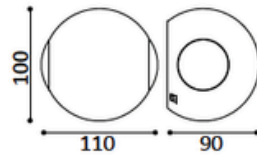

DESCRIPTION

Aluminium die-cast body, PC diffuser

Aluminium body surface electrostatic plastic-coating treatment

Waterproof performance meets various demands of outdoor projects

CE EMC LVD RoHS CB

Model	Material	Voltage	Wattage	Chip	More Info
	Aluminium & PC	220V-240V	2x3W	COB	IP65
	Aluminium & PC	220V-240V	4x3W	COB	IP65