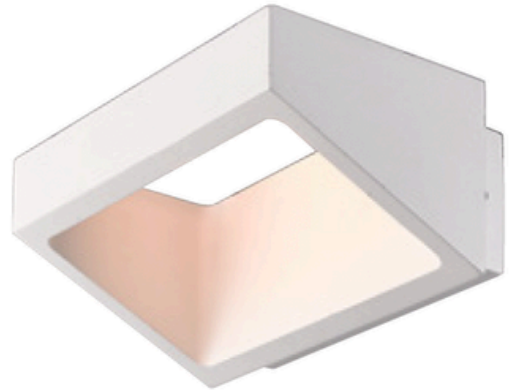

Available colors:

Black White Grey Dark Grey

CE EMC LVD RoHS

LED Wall Light

DESCRIPTION

Aluminium die-cast body, PC diffuser

Aluminium body surface electrostatic plastic-coating treatment

Waterproof performance meets various demands of outdoor projects

DESCRIPTION

Aluminium die-cast body, glass diffuser

High strength toughened glass lampshade

Aluminium body surface electrostatic plastic-coating treatment

Waterproof performance meets various demands of outdoor projects