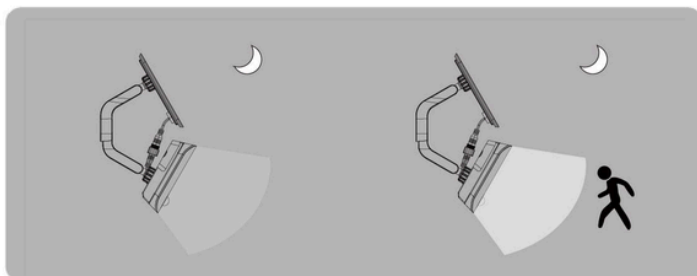

MODE 2

Dusk to Dawn
10% Standby Lumen,
100% turn on 25s when Triggered.