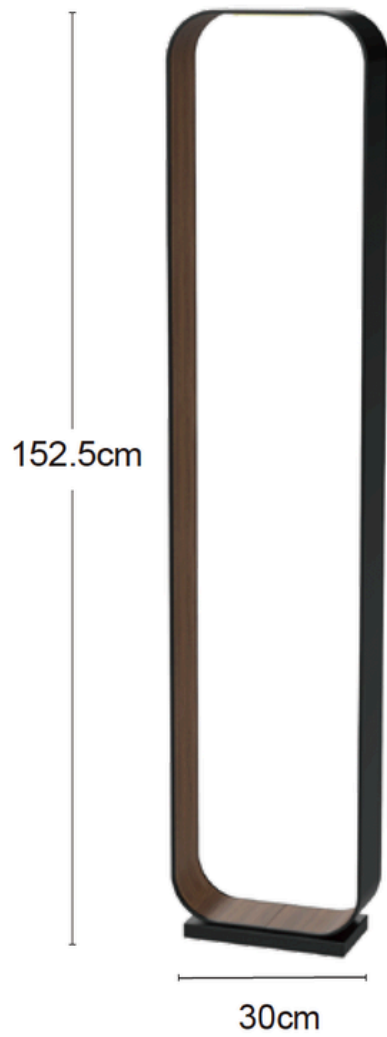

• Color Available White/Black

LED Floor Lamp

Without remote control

Flexible Angle Light
(Can be adjusted by 180°)

Weighted Safety Base

BALLET FLOOR

Model	Power Lumen	Color T.	Color Option	Dimension	Switch type	Inner box size (inch)	Weight(Kg)
	3W / 1100LM	3000K	BW/C/B	150cm x 29cm	High-Med-Low-Off 4-way foot switch	61.02 * 13.19 * 12.40	9.23

PARADISE GATE LIGHTS

Model	Power Lumen	Color T.	Color Option	Dimension	Switch type	Inner box size (inch)	Weight(Kg)
	36W / 1100LM	3000K	Black	152.5cm x 33cm	High-Med-Low-Off 4-way foot switch	64.4 * 10.43 * 15.95	9Kg