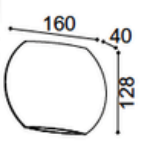

LED Wall Light

DESCRIPTION

Aluminium die-cast body, PC diffuser

Aluminium body surface electrostatic plastic-coating treatment

Waterproof performance meets various demands of outdoor projects

CE EMC LVD RoHS CB

Model	Material	Voltage	Wattage	Chip	More Info
	Aluminium & PC/Glass	220V-240V	2x3W	SMD	IP65
	Aluminium & Glass	220V-240V	2x3W	SMD	IP65
	Aluminium & PC	220V-240V	4x3W	SMD	IP65