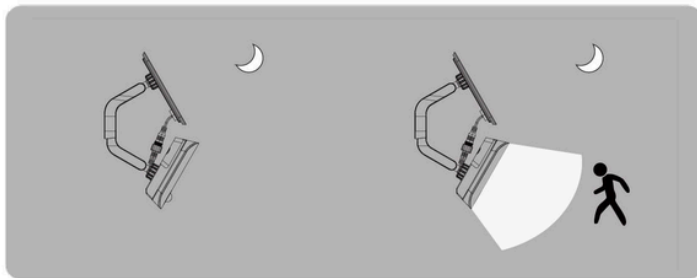

Function Introduction

MODE 1

Dusk to Dawn
0% Standby Lumen,
100% turn on 25s when Triggered.