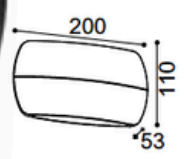

LED Wall Light

DESCRIPTION

Aluminium die-cast body, PC diffuser

Aluminium body surface electrostatic plastic-coating treatment

Waterproof performance meets various demands of outdoor projects

CE EMC LVD RoHS CB

Model	Material	Voltage	Wattage	Chip	More Info
	Aluminium & PC/Glass	220V-240V	2x3W	SMD	IP65
	Aluminium & Glass	220V-240V	2x3W	SMD	IP65
	Aluminium & PC	220V-240V	4x3W	SMD	IP65