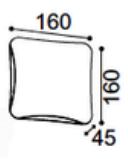

LED Wall Light

DESCRIPTION

Aluminium die-cast body, PC diffuser

Aluminium body surface electrostatic plastic-coating treatment

Waterproof performance meets various demands of outdoor projects

CE EMC LVD RoHS CB

Model	Material	Voltage	Wattage	Chip	More Info
	Aluminium & PC/Glass	220V-240V	2x3W	SMD	IP65
	Aluminium & Glass	220V-240V	2x3W	SMD	IP65
	Aluminium & PC	220V-240V	4x3W	SMD	IP65