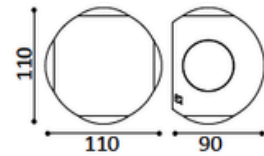

DESCRIPTION

Aluminium die-cast body, PC diffuser

Aluminium body surface electrostatic plastic-coating treatment

Waterproof performance meets various demands of outdoor projects

CE EMC LVD RoHS CB

Model	Material	Voltage	Wattage	Chip	More Info
	Aluminium & PC	220V-240V	2x3W	COB	IP65
	Aluminium & PC	220V-240V	4x3W	COB	IP65