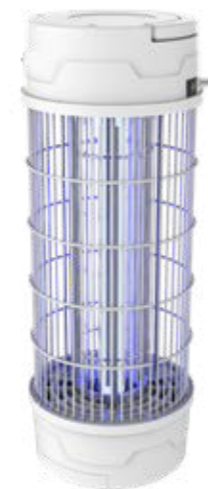

GPS-28

OPTIONAL

- UV LED
- UV LAMP

FEATURES:

- ◆ Design full-size high tension grid, kill the insects efficiently
- ◆ Strong and durable ABS main body, light and portable
- ◆ Removable collection tray, clean the insects body easily
- ◆ UVA lamp with spectral peak at 365nm, working life to be 8,000 hours
- ◆ Free standing