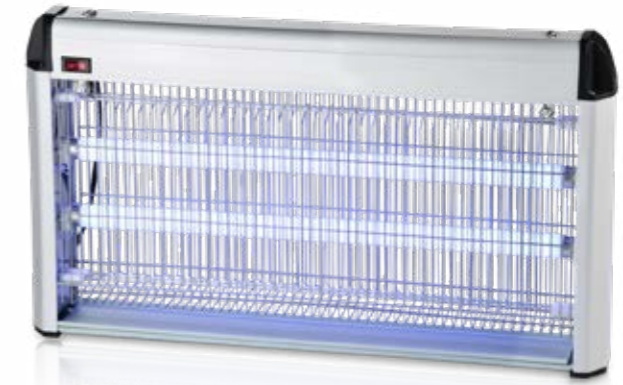

GPS-56

OPTIONAL

UV LED ☐

UV LAMP ☐

Remote control ☐

FEATURES:

- Housing: Aluminum alloy surface with electrophoretic treatment, which is shining effect, strong structure, durable, corrosion-proof, scratch-proof, oil-proof and easy clean
- Collection tray: Traditional separable collection tray
- Lamps: Quality UVA lamp, effective working life to be 8,000hours
- Position: Wall mounted, ceiling suspended or free standing

GPS-56-2×6W

GPS-56-2×8W

GPS-56-2×10W

GPS-56-2×15W

GPS-56-2×20W

Model No.	Tubes	Coverage Area	Power	Unit Dim.	Carton Dim.	20'GP	40'GP	40"HQ
GPS-56-2x6W	2x6 W	40 m²	16 Watt	295*100*245 mm	620*310*265 mm/6pcs	3600 pcs	7200 pcs	8064 pcs
GPS-56-2x8W	2x8 W	50 m²	25 Watt	385*100*245 mm	620*405*265 mm/6pcs	2980 pcs	6030 pcs	7000 pcs
GPS-56-2x10W	2x10 W	60 m²	30 Watt	420*100*310 mm	620*440*330 mm/6pcs	2330 pcs	4700 pcs	5300 pcs
GPS-56-2x15W	2x15 W	80 m²	38 Watt	525*100*310 mm	620*545*330 mm/6pcs	1566 pcs	2162 pcs	3618 pcs
GPS-56-2x20W	2x18 W	100 m²	43 Watt	675*100*310 mm	695*420*330 mm/4pcs	1092 pcs	2208 pcs	2526 pcs