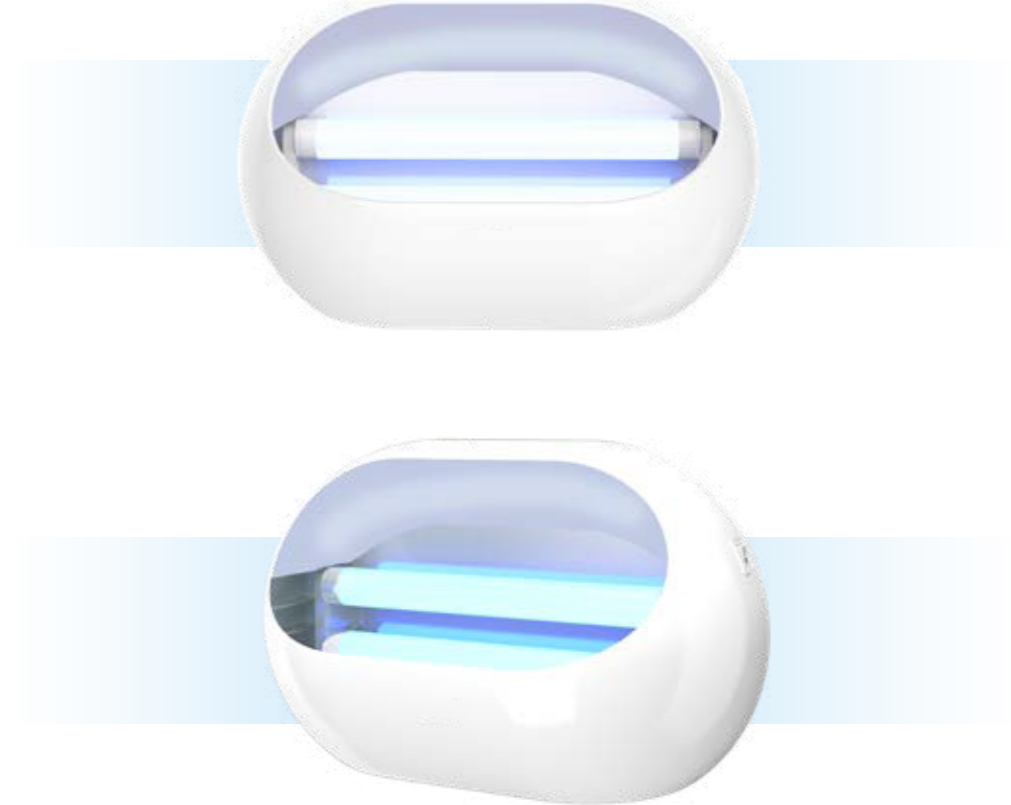

GPS-100

FEATURES:

- Elegant design with web glue paper which is the latest, most effective & innovative system for flying insects, the insects are attracted to the UVA tubes and are embedded on the special glue board inside the unit
- Fully made of strong and durable ABS, light and portable
- Easy operation and need change the glue paper regularly
- UVA lamp with spectral peak at 365nm, working life time to be 8,000 hours
- Wall-mounted

FEATURES:

- Elegant design with web glue paper which is the latest, most effective & innovative system for flying insects, the insects are attracted to the UVA tubes and are embedded on the special glue board inside the unit
- Fully made of strong and durable ABS, light and portable
- Easy operation and need change the glue paper regularly
- UVA lamp with spectral peak at 365nm, working life time to be 8,000 hours
- Wall-mounted

GPS-99-8LED

GPS-99-16LED

GPS-99-1x8W

GPS-99-2x8W

Model No.	Tubes	Coverage Area	Power	Unit Dim.	Carton Dim.	20'GP	40'GP	40" HQ
GPS-99-8LED	LEDS	40 m²	0.8 Watt	395*155*195 mm	640*415*410 mm/8pcs	2056 pcs	4264 pcs	5000 pcs
GPS-99-16LED	LEDS	50 m²	1.6 Watt	395*155*195 mm	640*415*410 mm/8pcs	2056 pcs	4264 pcs	5000 pcs
GPS-99-1x8W	1x8 W	40 m²	8 Watt	395*155*195 mm	640*415*410 mm/8pcs	2056 pcs	4264 pcs	5000 pcs
GPS-99-2x8W	2x8 W	50 m²	16 Watt	395*155*195 mm	640*415*410 mm/8pcs	2056 pcs	4264 pcs	5000 pcs

Model No.	Tubes	Coverage Area	Power	Unit Dim.	Carton Dim.	20'GP	40'GP	40" HQ
GPS-100	LEDS	40 m²	1.6Watt	380*138*238 mm	470*410*520mm/6pcs	1662pcs	3444pcs	4038pcs