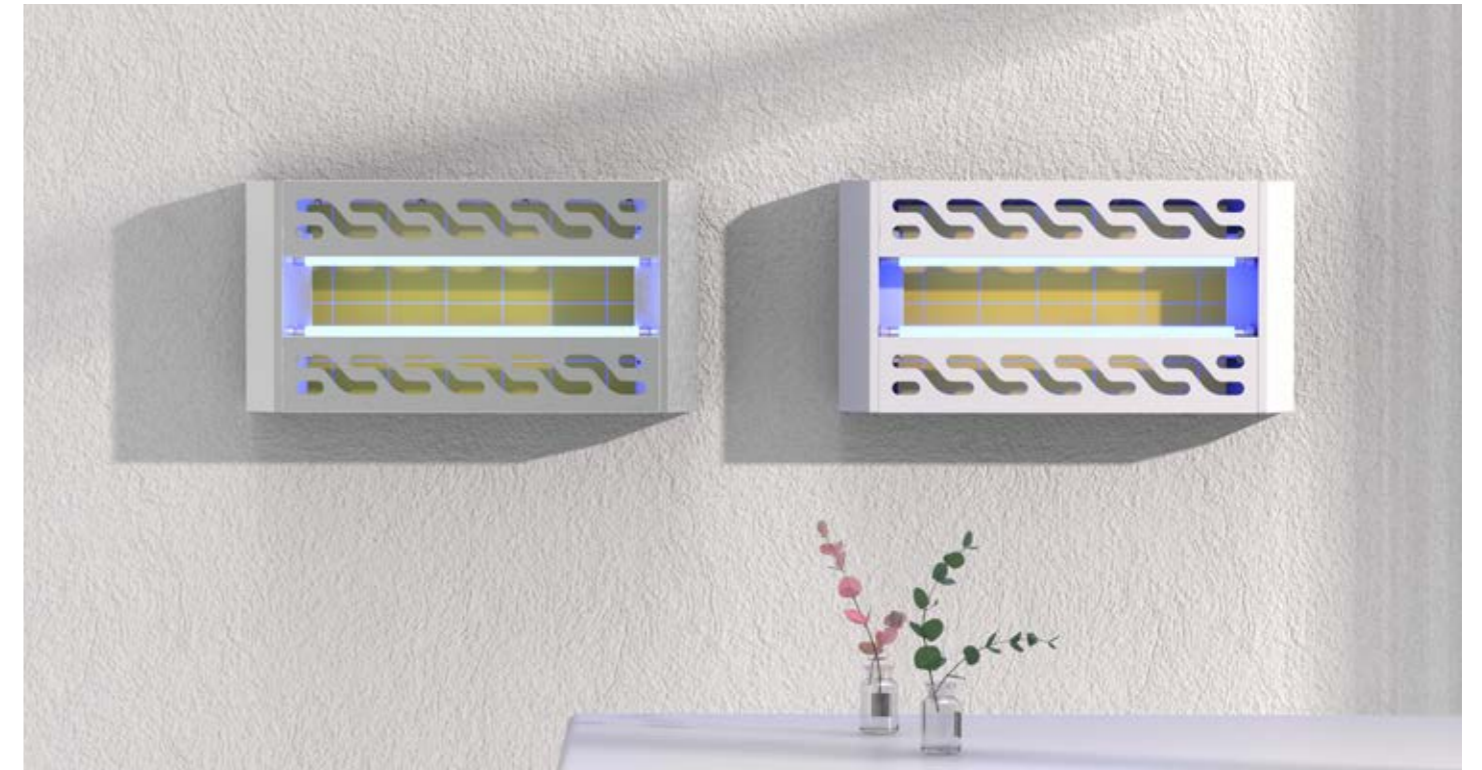

GPS-91

Full stainless steel or iron with painting housing

OPTIONAL

UV LED ☐

UV LAMP ☐

FEATURES:

- Exclusive UVA tubes with spectral peak at 365nm
- Full-size glue board-sticks insects with glue board, offering silent and environmentally friendly pest control
- No tool service-replace glue board and tube without tool
- Ceiling suspended or wall mounted

GPS-91-2×10W

GPS-91-2×15W

Model No.	Tubes	Coverage Area	Power	Unit Dim.	Carton Dim.	20'GP	40'GP	40" HQ
GPS-91-2x10W	2x10W	45 m²	20 Watt	445*98*280 mm	650*465*300mm/6pcs	1854 pcs	3840 pcs	4500 pcs
GPS-91-2x15W	2x15W	60 m²	30 Watt	550*98*280 mm	650*570*300mm/6pcs	1512 pcs	3132 pcs	3672 pcs