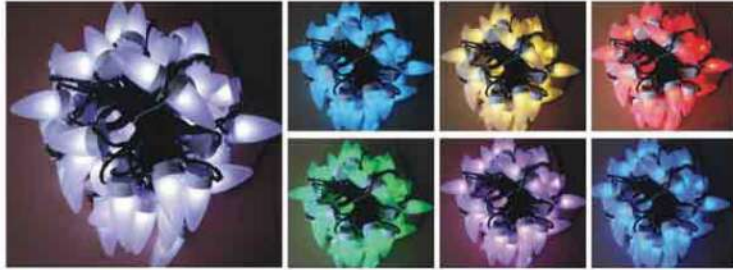

RGB LED String Lights

GPS-13

LED number: 50LEDs

Length: 10m bulbs size: ϕ 3 x H5cm

Weight: 1.2kg

Connect: 5pcs together with controllers or rectifier for your choice

Voltage: 12V with transformer