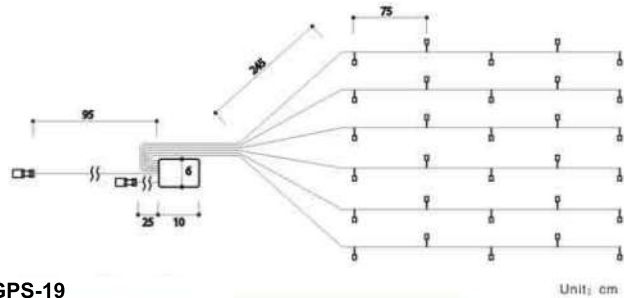

Firefly LED String Lights

GPS-19

LED number: 30LEDs with Concentrator LED

Length: 6 x 3m

Weight: 610g

Connect: 6pcs together to contact leading wire with special-made controller

Voltage: 12V with transformer

LED Icicle Lights

Christmas decorations for indoor and outdoor

216 BULBS LED ICICLE LIGHTS

LED number: 216LEDs

Size: W300 x H(40 x 60 x 80)cm

Line space: 10cm LED bulb space:10cm

Weight: 440g

Connect: 3pcs together with controllers or rectifier for your choice

Voltage: 24V / 36V / 100-130V / 220-240V