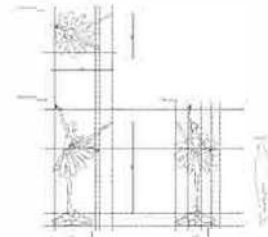

PROFESSIONAL CHRISTMAS ILLUMINATION

Our company produce acrylic motif lights according to the 2D and 3D objects, such as shop logo, landmarks building, animals, people, plants, and so on.

Tailor-made is also welcome according to the demand of customers' drawing, photo, manuscripts, any detail specification will be much appreciated, such as length, wide, height, LED numbers, colors.

For example, the above drawing is reference from customers' photo

Discussed with customers first