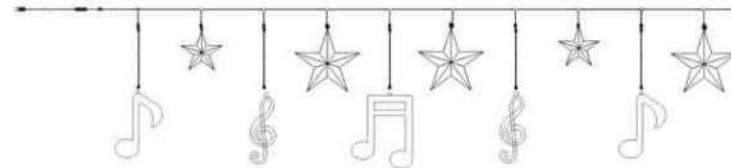

① Leading wire with rectifier

② Extension wire

③ Leading wire with controller

④ Y extension wire

**Leading-connectors**

Model	Name	Color	Length	Weight	Space	Remarks
GPS-05-1	Leading connectors	White	1225cm	1.2kg	1m	Tailor-made is acceptable
GPS-05-2		Black				

Not only apply for string lights, curtain lights, icicle lights, also for acrylic motif lights and rope motif lights

For example

Connect with motif lights, stars, balls, diamond, and so on

Connect with many shapes of note motif lights, also combined with other motif lights