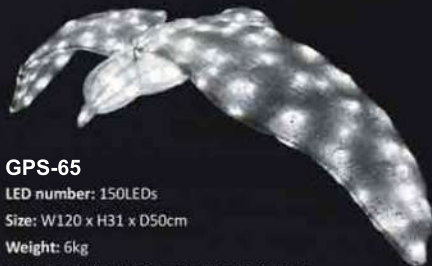

GPS-65

LED number: 150LEDs
Size: W120 x H31 x D50cm
Weight: 6kg
Voltage: 24VDC / 100-130VAC / 220-240VAC