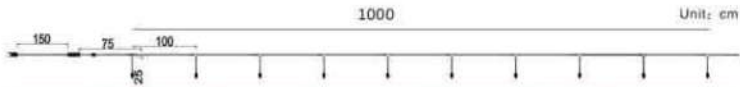

① Leading wire with rectifier

② Extension wire

③ Leading wire with controller

④ Y extension wire

**Leading-connectors**

Model	Name	Color	Length	Weight	Space	Remarks
GPS-05-1	Leading connectors	White	1225cm	1.2kg	1m	Tailor-made is acceptable
GPS-05-2		Black				