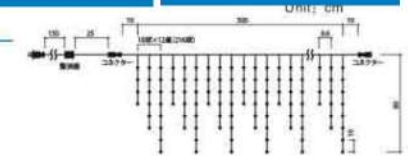

#### 216 BULBS LED ICICLE LIGHTS

LED number: 216LEDs

Size: W300 x H(40 x 60 x 80)cm

Line space: 10cm LED bulb space:10cm

Weight: 440g

Connect: 3pcs together with controllers or rectifier for your choice

Voltage: 24V / 36V / 100-130V / 220-240V