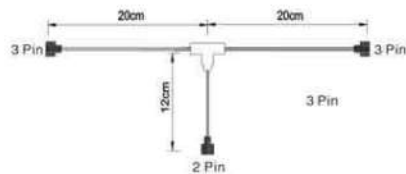

T shape connectors