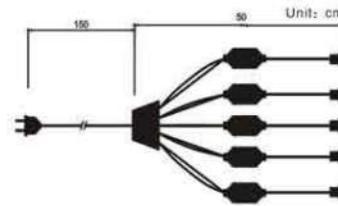

5 division extension connectors

Commonly apply for big trees