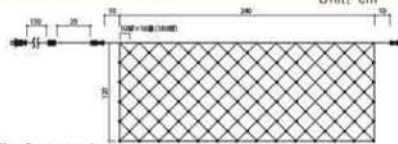

#### 180 BULBS LED NET LIGHTS

LED number: 180LEDs

Size: W240 x H120cm

Weight: 720g

Connect: 3pcs together with controllers or rectifier for your choice

Voltage: 24V / 36V / 100-130V / 220-240V