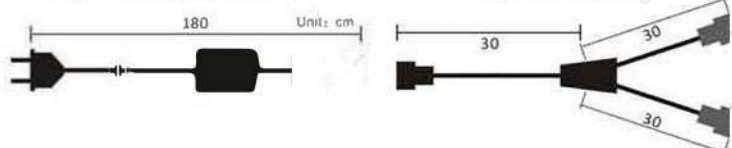

Christmas Motif Lights

Leading wire / Extension wire / Controller

Fittings

	Model	Name	Color	Length	Weight	Plug	Remarks
①	GPS-01-1	Leading wire with rectifier	White	175cm	170g	European Australian American	
	Black						
②	GPS-02-1	Extension wire	White	300cm	180g		
	GPS-02-2		Black				
③	GPS-03-1	Leading wire with controller	White	180cm	220g	European Australian American	8 function with memory
	GPS-03-2		Black				
④	GPS-04-1	Y extension wire	White	30cm	80g		
	GPS-04-2		Black