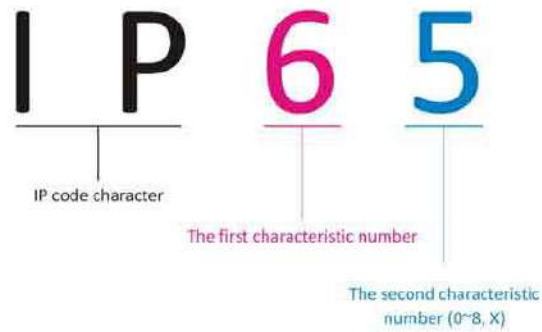

※Since IP is only an estimate of acquisition, it may not be fully demonstrated depending on the environment and condition to be installed and the construction method, so please understand it beforehand.

IP test content (IP65)

IP 6 X (against outside solids)

Definition: Dust for dust test (talc powder / diameter 75 μm) is protected from entering.

IPX 5 (Water resistant)

Definition: Protected against jet water from all directions (12.5 l / min).

Test report by a third-party organization above mark is

For the product that acquired IP65, the marked on the corresponding page.

IP TEST