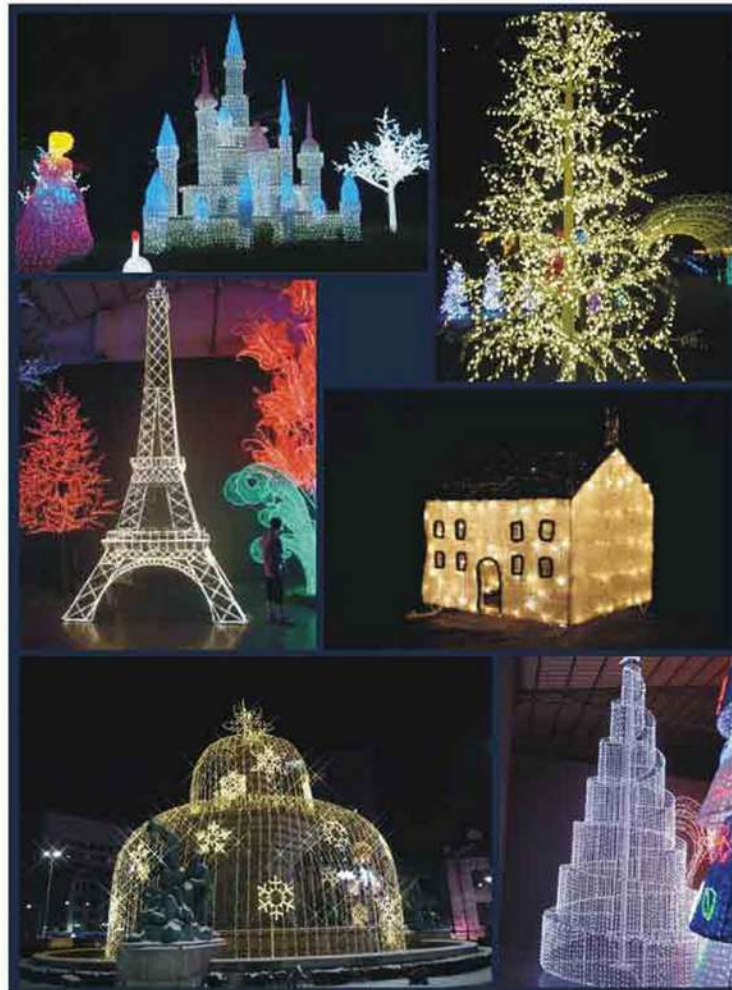

Discussed with customers first

We assemble the perfect motif lights from separate parts

Done, we will do the assembling test before packing and shipping

Christmas Motif Lights

Not only the finished products, we also can help customers to design, if you need.