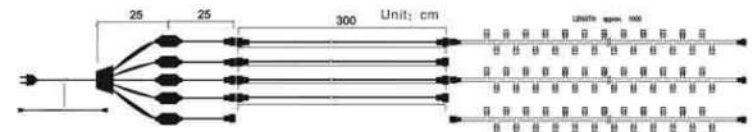

5 division extension connectors

Commonly apply for big trees