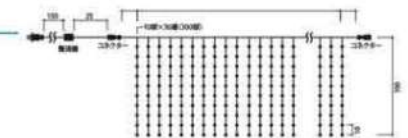

#### 300 BULBS LED CURTAIN LIGHTS

LED number: 300LEDs

Size: W300 x H100cm

Line space: 10cm LED bulb space:10cm

Weight: 810g

Connect: 3pcs together with controllers or rectifier for your choice

Voltage: 24V / 36V / 100-130V / 220-240V