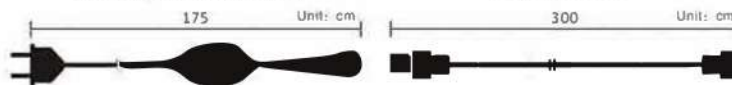

③ Leading wire with controller