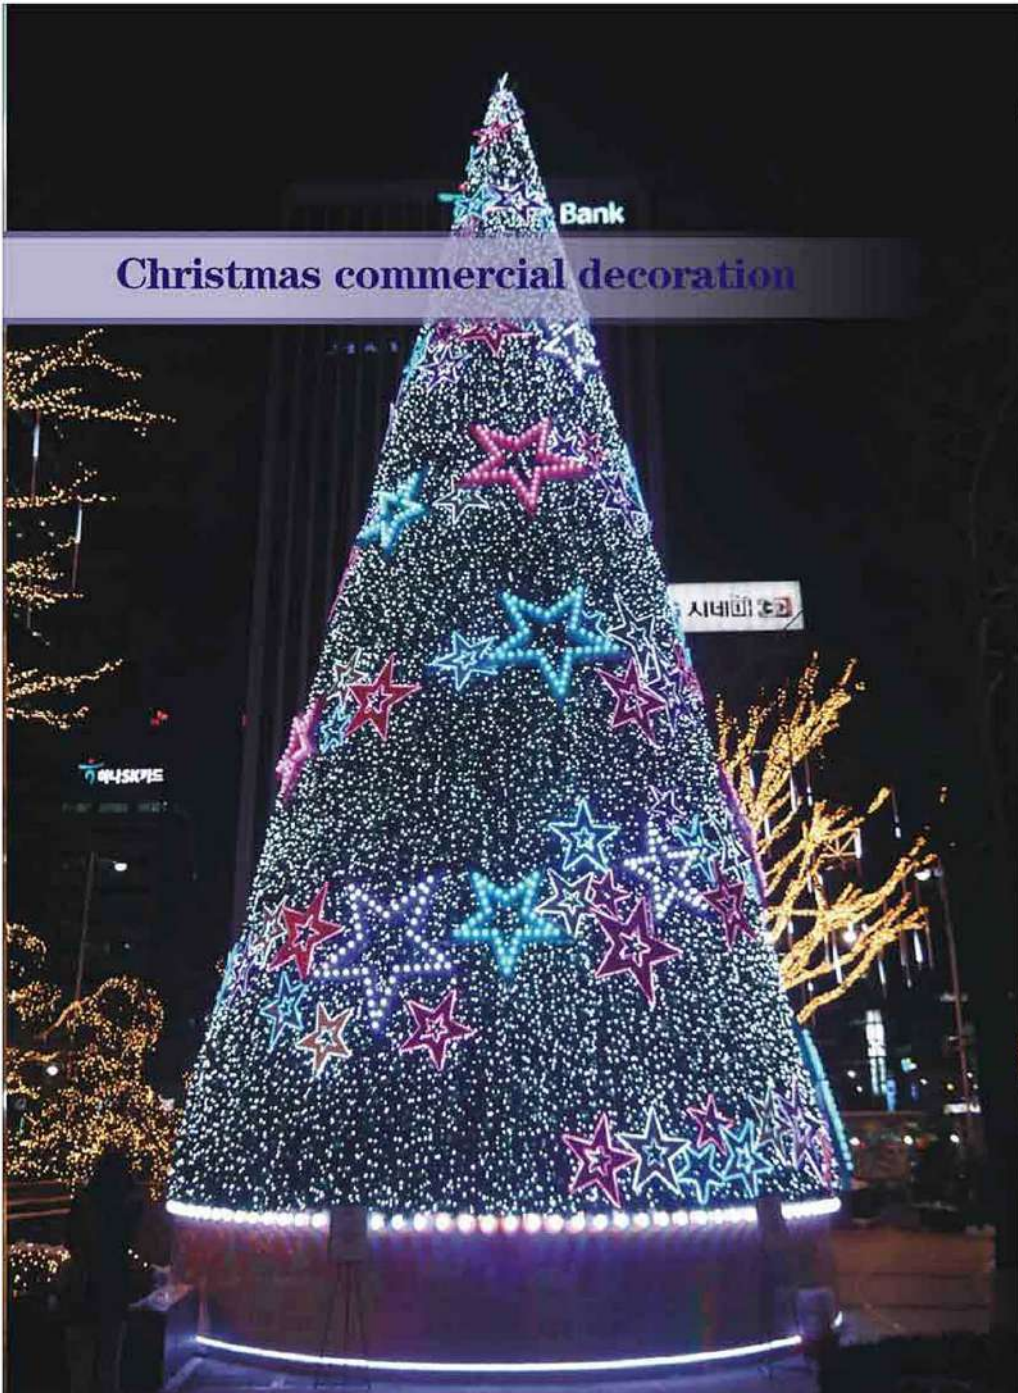

Test report by a third-party organization above mark is

For the product that acquired IP65, the marked on the corresponding page.

**IP TEST**

PROFESSIONAL CHRISTMAS ILLUMINATION

Our company produce acrylic motif lights according to the 2D and 3D objects, such as shop logo, landmarks building, animals, people, plants, and so on.