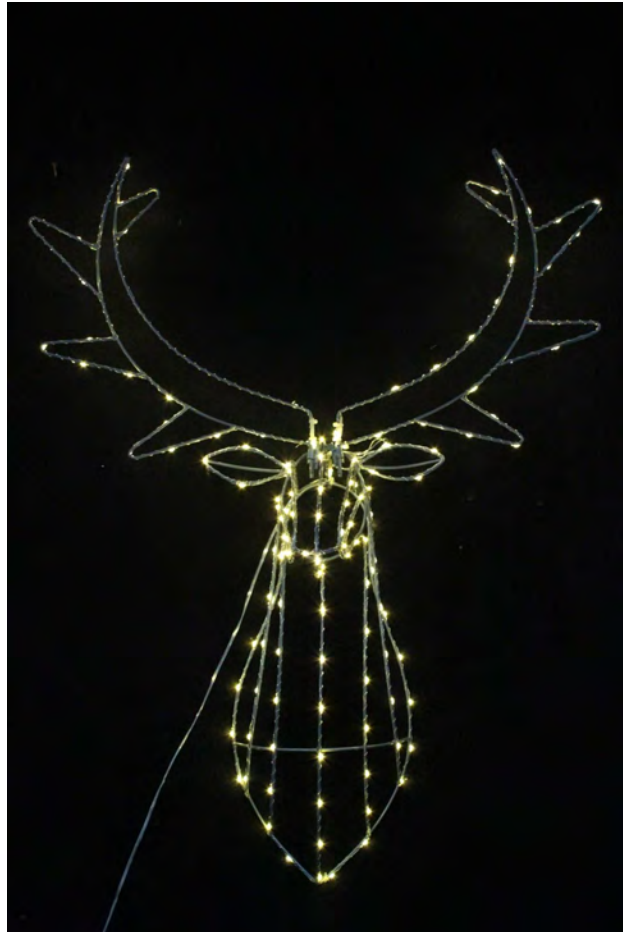

Decorative LED Catalog

Acrylic items,best seller

Angel size:26*5*34CM;Gift box size:16*5*23CM

Acrylic items,best seller

Snowflake size :30*5*30CM;Christmas tree size:27*5*34CM

Acrylic items, best seller

Star size :30*5*30CM

Acrylic tree

Acrylic Lantern

LED ROPE LIGHT

Neon rope light

NEON Deer Head

Neon Train

Neon Deer

Neon Angel

Star with copper light

Metel gift box with copper light

BO ACRYLIC ITEMS

Metal deer head with copper light

Metal shape with copper light

Metal snowman with copper light

PVC Deer with Sleigh

PVC Santaclause