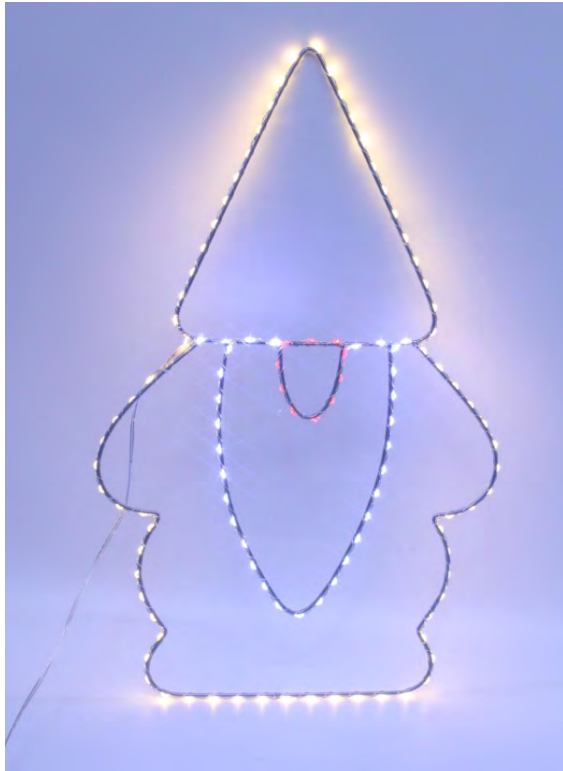

Decorative LED Catalog

Acrylic items,best seller

Angel size:26*5*34CM;Gift box size:16*5*23CM

Acrylic items,best seller

Snowflake size :30*5*30CM;Christmas tree size:27*5*34CM

Acrylic items, best seller

Star size :30*5*30CM

Acrylic tree

Acrylic Lantern

LED ROPE LIGHT

Neon rope light

NEON Deer Head

Neon Train

Neon Deer

Neon Angel

Star with copper light

Metel gift box with copper light

BO ACRYLIC ITEMS

Metal deer head with copper light

Metal shape with copper light

Metal snowman with copper light

PVC Deer with Sleigh

PVC Santaclause