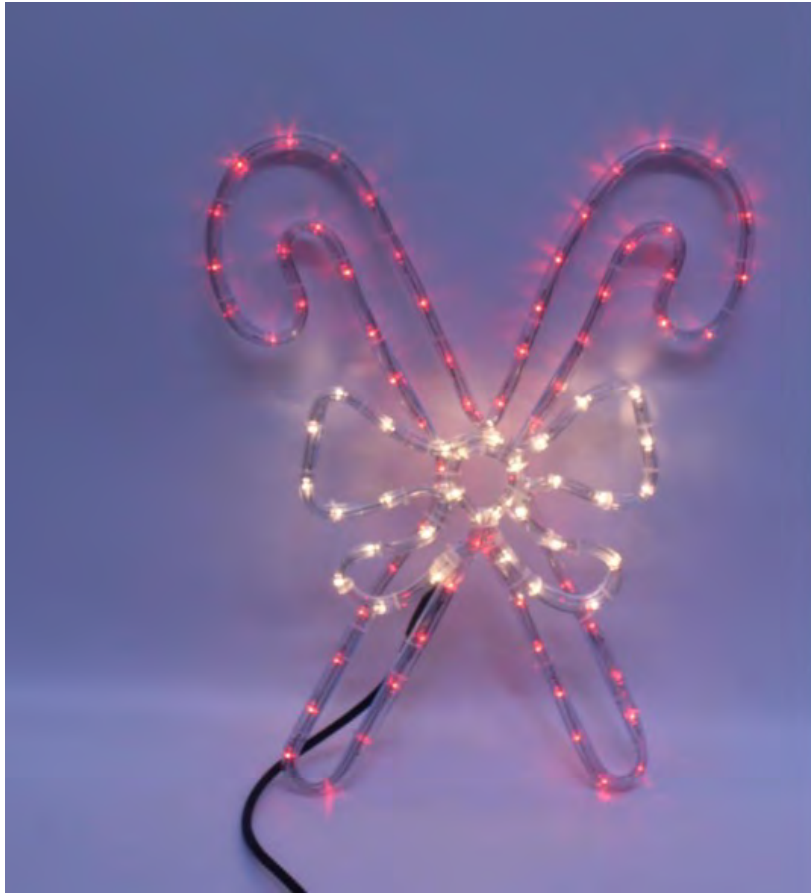

Decorative LED Catalog

Acrylic items,best seller

Angel size:26*5*34CM;Gift box size:16*5*23CM

Acrylic items,best seller

Snowflake size :30*5*30CM;Christmas tree size:27*5*34CM

Acrylic items, best seller

Star size :30*5*30CM

Acrylic tree

Acrylic Lantern

LED ROPE LIGHT

Neon rope light

NEON Deer Head

Neon Train

Neon Deer

Neon Angel

Star with copper light

Metel gift box with copper light

BO ACRYLIC ITEMS

Metal deer head with copper light

Metal shape with copper light

Metal snowman with copper light

PVC Deer with Sleigh

PVC Santaclause