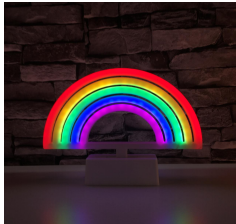

GPS-133
Size:22*4*16.5cm
Material:HIPS+2835SMD
Power: 2AA