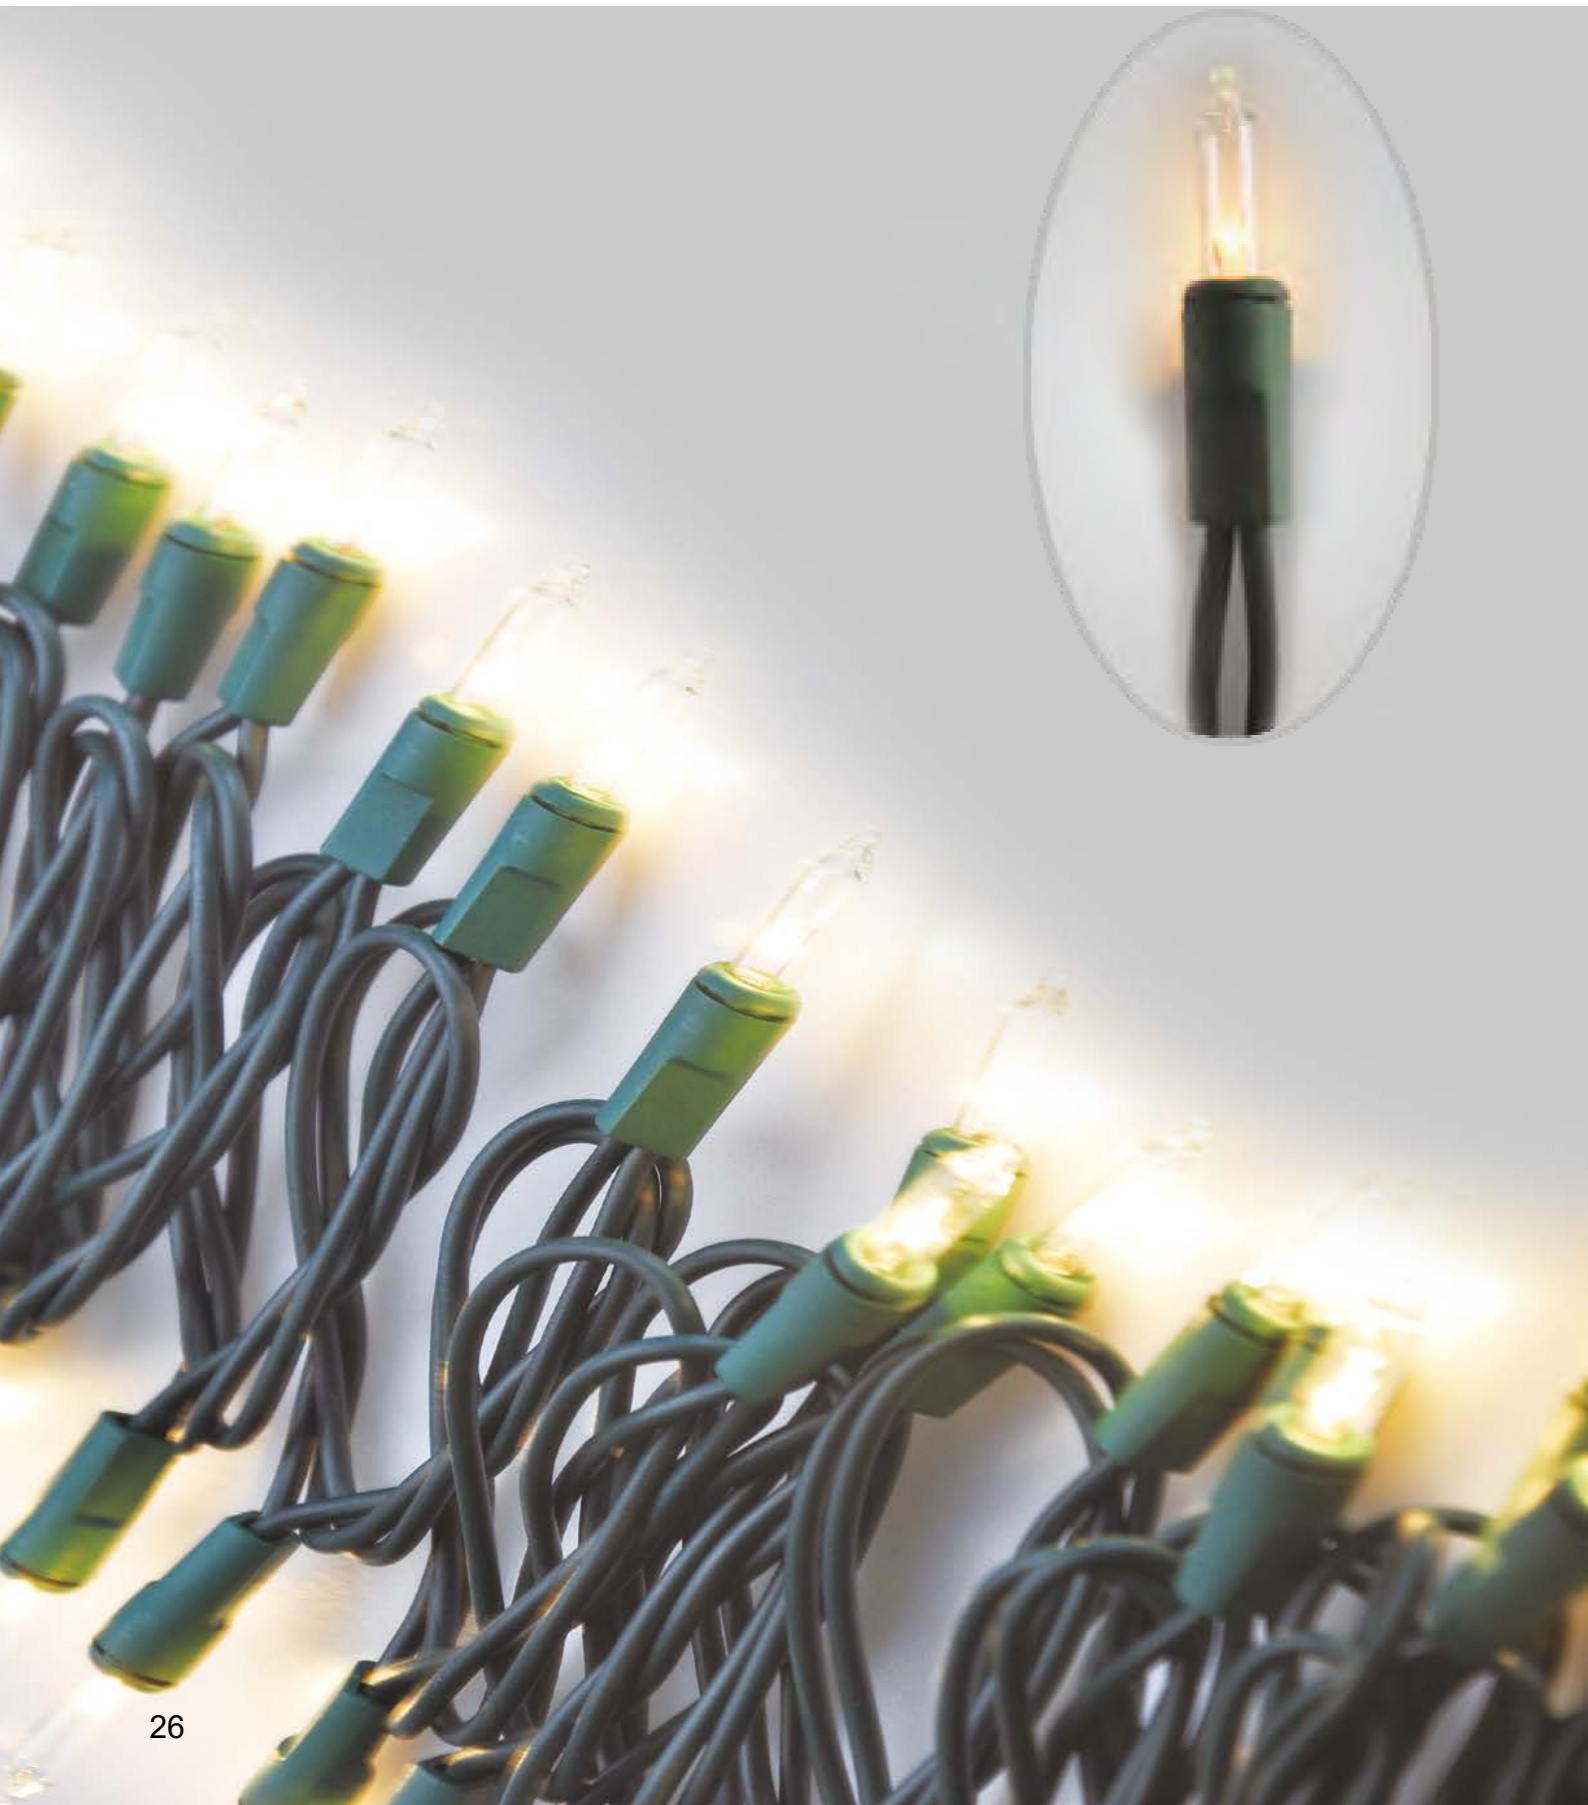

Decorative Lighting String

DESCRIPTION	COLOR	WATT	SIZE	ART NO.
50L LED Decorative Lighting String	R/G/B/C/Y/M/WWW	2.5W	19.7"	GPS-78
100L Decorative Lighting String	R/G/B/C/Y/M	40W	263"	GPS-79