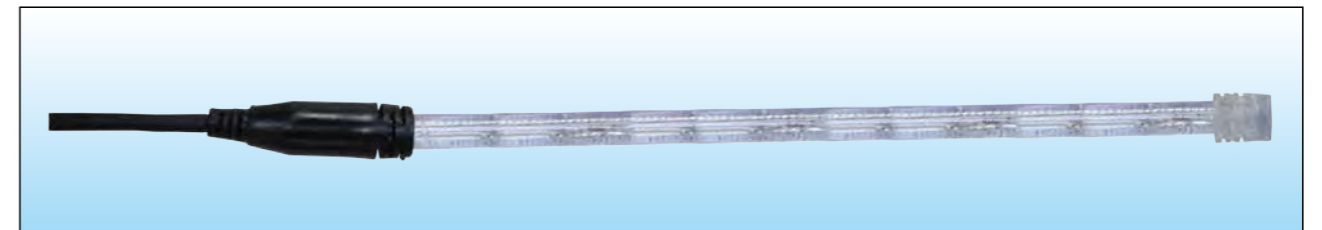

DESCRIPTION	COLOR	ART NO.
2 WIRES RICE BULB ROPE LIGHT .36BULB/M ,VERTICAL	CLEAR	RRLV2C
	GREEN	RRLV2G
	BLUE	RRLV2B
	RED	RRLV2R
	YELLOW	RRLV2Y
	MULIT COLOR	RRLV2MC

DESCRIPTION	COLOR	ART NO.
2 WIRES RICE BULB ROPE LIGHT .36BULB/M ,HORIZONTAL	CLEAR	GPS-07
	GREEN	GPS-08
	BLUE	GPS-09
	RED	GPS-10
	YELLOW	GPS-11
	MULIT COLOR	GPS-12