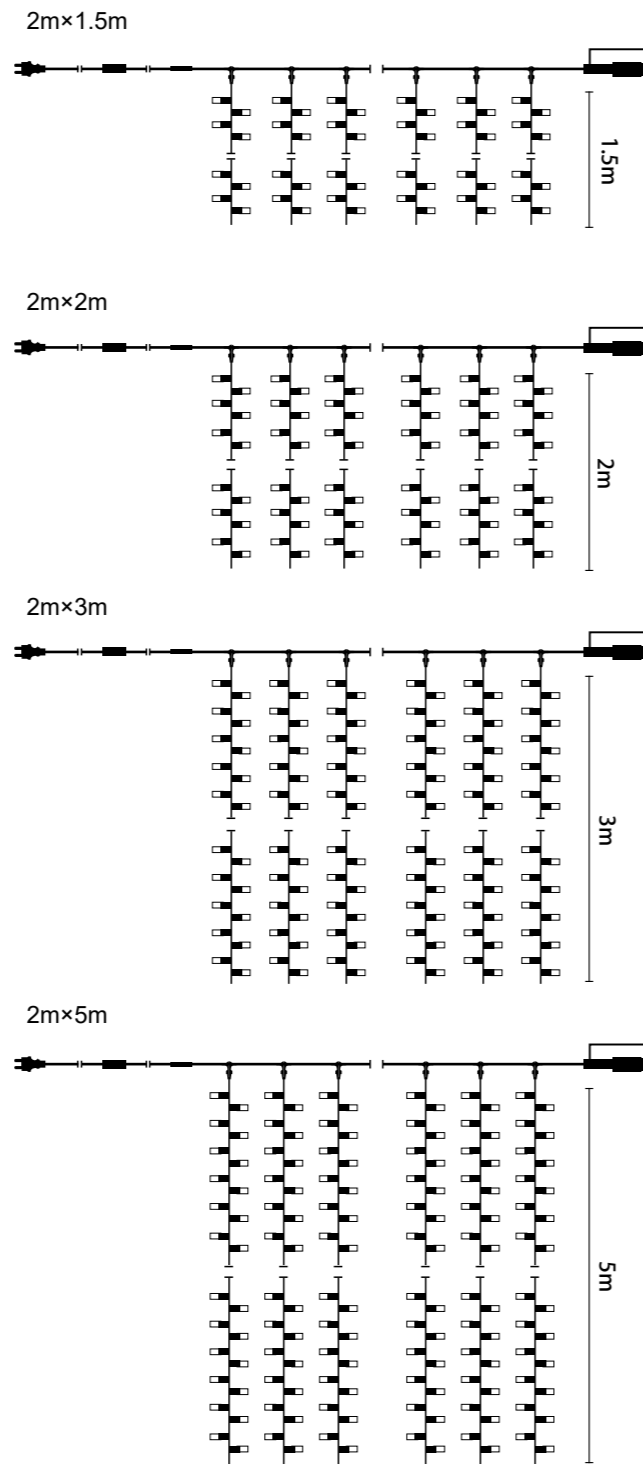

CURTAIN LIGHT

DESCRIPTION	COLOR	ART NO.
CURTAIN LIGHT	WARM WHITE	GPS-118
	WHITE	GPS-119
	GREEN	GPS-120
	BLUE	GPS-121
	RED	GPS-122
	YELLOW	GPS-123
	MULIT COLOR	GPS-124