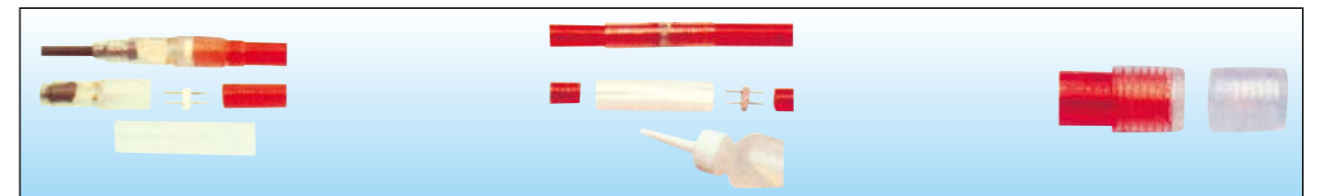

DESCRIPTION	COLOR	ART NO.
2 WIRES RICE BULB ROPE LIGHT .36BULB/M ,VERTICAL	CLEAR	RRLV2C
	GREEN	RRLV2G
	BLUE	RRLV2B
	RED	RRLV2R
	YELLOW	RRLV2Y
	MULIT COLOR	RRLV2MC

DESCRIPTION	COLOR	ART NO.
2 WIRES RICE BULB ROPE LIGHT .36BULB/M ,HORIZONTAL	CLEAR	GPS-07
	GREEN	GPS-08
	BLUE	GPS-09
	RED	GPS-10
	YELLOW	GPS-11
	MULIT COLOR	GPS-12