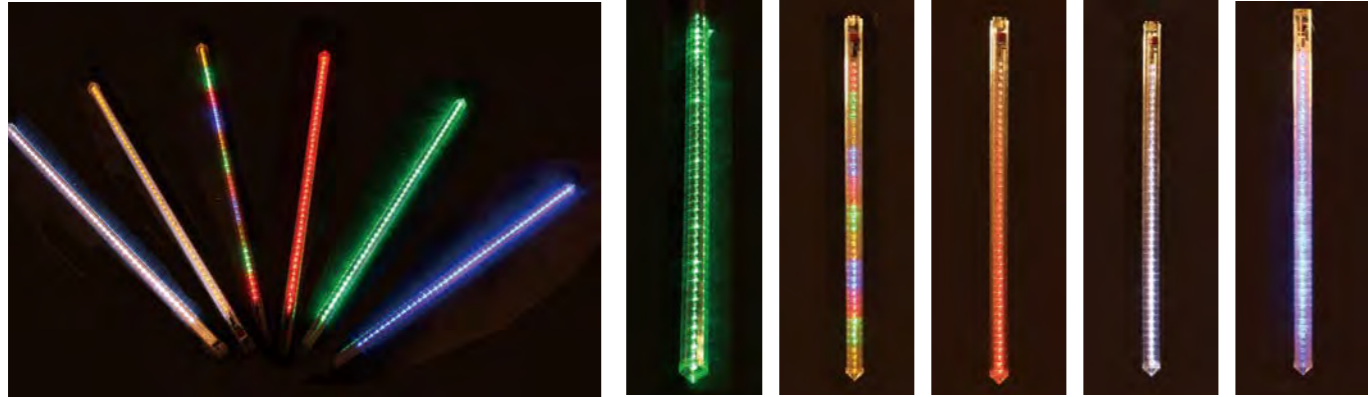

LED SNOW FALL LIGHT