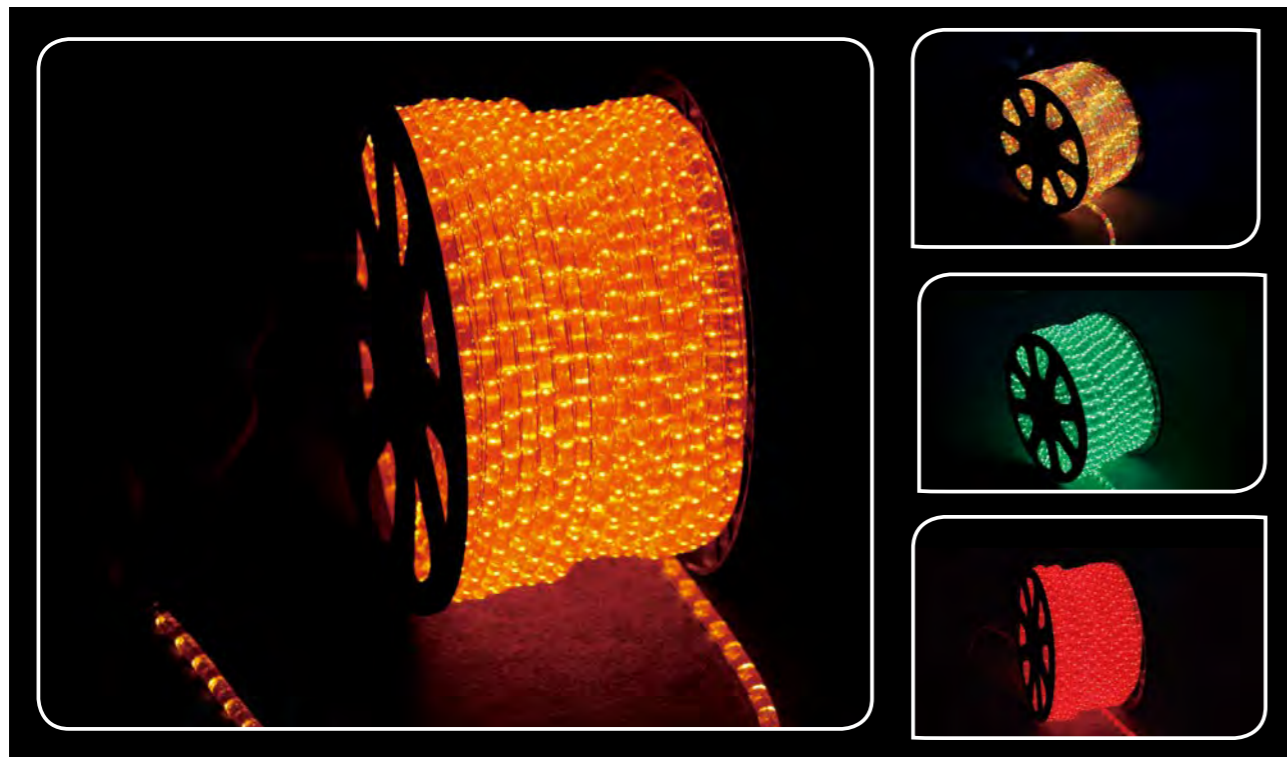

## 2 WIRES RICE BULB ROPE LIGHT

Rope light is so popular for advertisement, hall room, club and building's indoor and outdoor decoration. It is processed with carefully selected PVC materials as well as high quality of wire and miniature bulbs.

Rope light is flexible enough and strong enough to be bent into any shape without breakage.

Rope light can stand 40kg/cm<sup>2</sup> pressure, the range of temperature is -40°C to 70°C.

It's very beautiful within water/ice, power of per meter lower 16.3W.