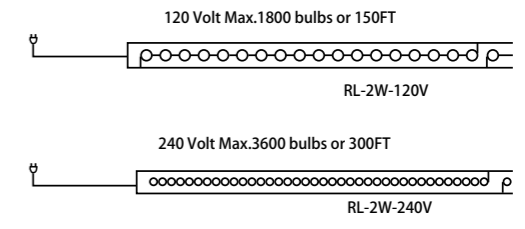

ITEM NO.	LENGTH	DIAMETER	BULB SPACE	BULB QTY	BULB SPEC	VOLTAGE	LIFT
GPS-44	30FT/9m	10mm	1"/27.7mm	360/324PCS	6.5V70mA 5V50mA 2V40mA	120V/240V 12V/24V	25.000HRS
GPS-45	150FT/45m	10mm	1"/27.7mm	1800/1620PCS			
GPS-46	300FT/45m	10mm	1"/27.7mm	3600/3240PCS			
GPS-47	30FT/9m	13mm	1"/27.7mm	360/324PCS			
GPS-48	150FT/45m	13mm	1"/27.2mm	1800/1620PCS			
GPS-49	300FT/90m	13mm	1"/27.7mm	3600/3240PCS