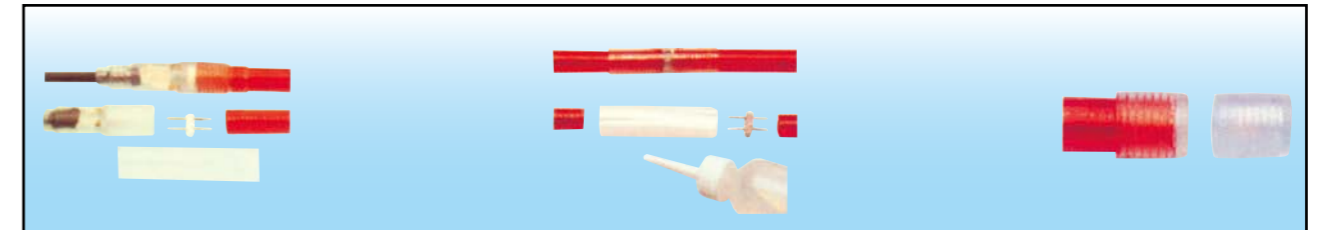

2 WIRES LED ROPE LIGHT

DESCRIPTION	COLOR	ART NO.
2 WIRES LED ROPE LIGHT.36LED/M ,VERTICAL	WARM WHITE	GPS-13
	WHITE	GPS-14
	GREEN	GPS-15
	BLUE	GPS-16
	RED	GPS-17
	YELLOW	GPS-18
	MULIT COLOR	GPS-19

DESCRIPTION	COLOR	ART NO.
2 WIRES LED ROPE LIGHT.36LED/M ,HORIZONTAL	WARM WHITE	GPS-20
	WHITE	GPS-21
	GREEN	GPS-22
	BLUE	GPS-23
	RED	GPS-24
	YELLOW	GPS-25
	MULIT COLOR	GPS-26

ITEM NO.	LENGTH	UNIT	BULB SPACE	BULB QTY	VOLTAGE	MAX WATT	LIFT
GPS-27	10m	1m	27.7mm	360PCS	230V	46W	100.000HRS
GPS-28	50m	1m	27.7mm	1800PCS		230W	
GPS-29	100m	1m	27.7mm	3600PCS		460W