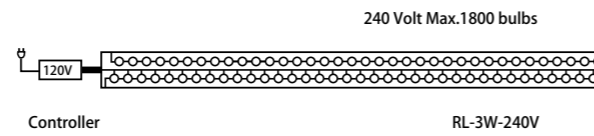

DESCRIPTION	COLOR	ART NO.
2 WIRES LED ROPE LIGHT.36LED/M ,VERTICAL	WARM WHITE	GPS-13
	WHITE	GPS-14
	GREEN	GPS-15
	BLUE	GPS-16
	RED	GPS-17
	YELLOW	GPS-18
	MULIT COLOR	GPS-19

DESCRIPTION	COLOR	ART NO.
2 WIRES LED ROPE LIGHT.36LED/M ,HORIZONTAL	WARM WHITE	GPS-20
	WHITE	GPS-21
	GREEN	GPS-22
	BLUE	GPS-23
	RED	GPS-24
	YELLOW	GPS-25
	MULIT COLOR	GPS-26

ITEM NO.	LENGTH	UNIT	BULB SPACE	BULB QTY	VOLTAGE	MAX WATT	LIFT
GPS-27	10m	1m	27.7mm	360PCS	230V	46W	100.000HRS
GPS-28	50m	1m	27.7mm	1800PCS		230W	
GPS-29	100m	1m	27.7mm	3600PCS		460W