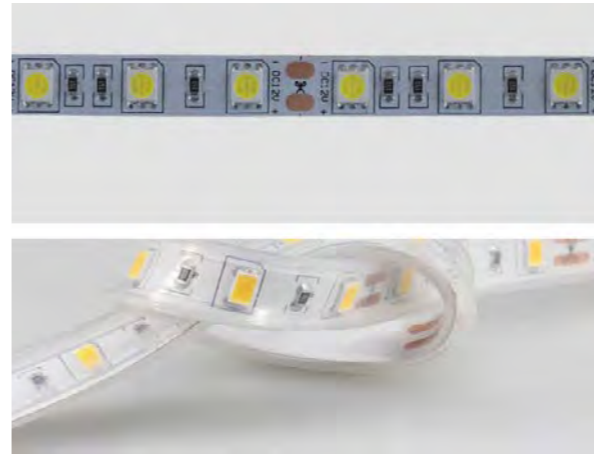

## SMD LED Strip Light

Model	Voltage	Led color	Led Qty./m	Watt	Max.Connecting
GPS-68	12V	R/G/B/Y/W/WW	30Led/m	6W/10M	5M
GPS-69	12V	R/G/B/Y/W/WW	30Led/m	15W/10M	5M
GPS-70	24V	R/G/B/Y/W/WW	30Led/m	12W/10M	5M
GPS-71	24V	R/G/B/Y/W/WW	30Led/m	30W/10M	5M
GPS-72	12V	R/G/B/Y/W/WW	60Led/m	4.8W/M	5M
GPS-73	12V	R/G/B/Y/W/WW	60Led/m	14.4W/10M	5M
GPS-74	24V	R/G/B/Y/W/WW	60Led/m	4W/M	5M
GPS-75	24V	R/G/B/Y/W/WW	60Led/m	12W/M	5M
GPS-76	220V	R/G/B/Y/W/WW	60Led/m	4.8W/M	100M
GPS-77	220V	R/G/B/Y/W/WW	60Led/m	14.4W/M	100M