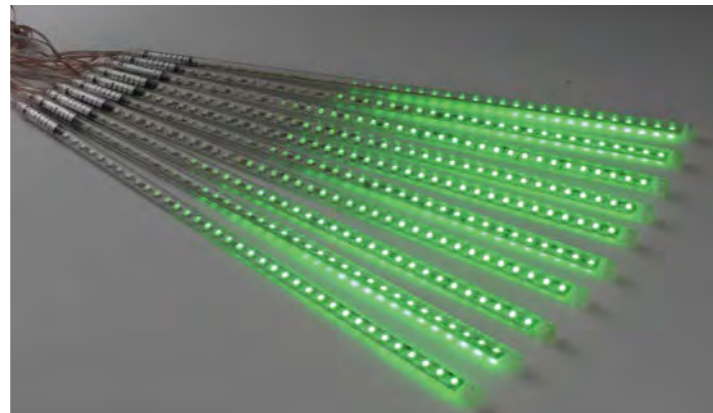

DESCRIPTION	LENGTH	LED QTY	POWER
LED SNOW FALL LIGHT	35CM	16	1.3W
	50CM	24	1.3W
	50CM	28	1.3W
	80CM	44	1.3W
	100CM	60	1.3W