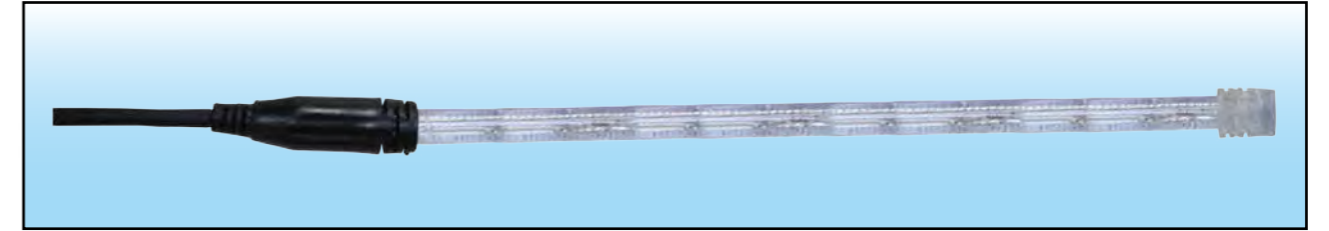

2 WIRES LED ROPE LIGHT

DESCRIPTION	COLOR	ART NO.
2 WIRES LED ROPE LIGHT.36LED/M ,VERTICAL	WARM WHITE	GPS-13
	WHITE	GPS-14
	GREEN	GPS-15
	BLUE	GPS-16
	RED	GPS-17
	YELLOW	GPS-18
	MULIT COLOR	GPS-19

DESCRIPTION	COLOR	ART NO.
2 WIRES LED ROPE LIGHT.36LED/M ,HORIZONTAL	WARM WHITE	GPS-20
	WHITE	GPS-21
	GREEN	GPS-22
	BLUE	GPS-23
	RED	GPS-24
	YELLOW	GPS-25
	MULIT COLOR	GPS-26

ITEM NO.	LENGTH	UNIT	BULB SPACE	BULB QTY	VOLTAGE	MAX WATT	LIFT
GPS-27	10m	1m	27.7mm	360PCS	230V	46W	100.000HRS
GPS-28	50m	1m	27.7mm	1800PCS		230W	
GPS-29	100m	1m	27.7mm	3600PCS		460W