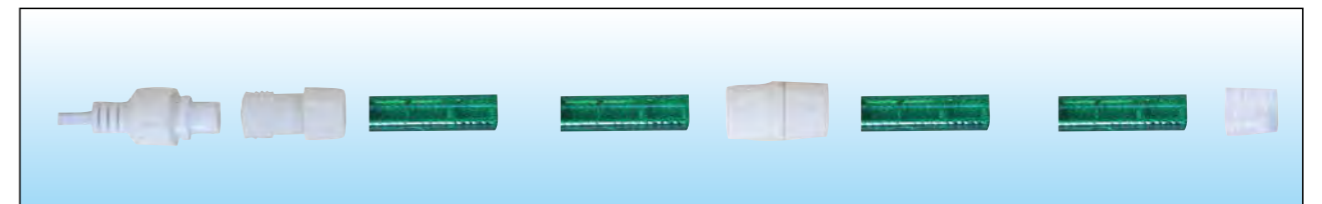

DESCRIPTION	COLOR	ART NO.
2 WIRES RICE BULB ROPE LIGHT .36BULB/M ,VERTICAL	CLEAR	RRLV2C
	GREEN	RRLV2G
	BLUE	RRLV2B
	RED	RRLV2R
	YELLOW	RRLV2Y
	MULIT COLOR	RRLV2MC

DESCRIPTION	COLOR	ART NO.
2 WIRES RICE BULB ROPE LIGHT .36BULB/M ,HORIZONTAL	CLEAR	GPS-07
	GREEN	GPS-08
	BLUE	GPS-09
	RED	GPS-10
	YELLOW	GPS-11
	MULIT COLOR	GPS-12