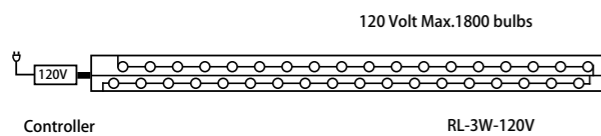

DESCRIPTION	COLOR	ART NO.
2 WIRES LED ROPE LIGHT.36LED/M ,VERTICAL	WARM WHITE	GPS-13
	WHITE	GPS-14
	GREEN	GPS-15
	BLUE	GPS-16
	RED	GPS-17
	YELLOW	GPS-18
	MULIT COLOR	GPS-19

DESCRIPTION	COLOR	ART NO.
2 WIRES LED ROPE LIGHT.36LED/M ,HORIZONTAL	WARM WHITE	GPS-20
	WHITE	GPS-21
	GREEN	GPS-22
	BLUE	GPS-23
	RED	GPS-24
	YELLOW	GPS-25
	MULIT COLOR	GPS-26

ITEM NO.	LENGTH	UNIT	BULB SPACE	BULB QTY	VOLTAGE	MAX WATT	LIFT
GPS-27	10m	1m	27.7mm	360PCS	230V	46W	100.000HRS
GPS-28	50m	1m	27.7mm	1800PCS		230W	
GPS-29	100m	1m	27.7mm	3600PCS		460W