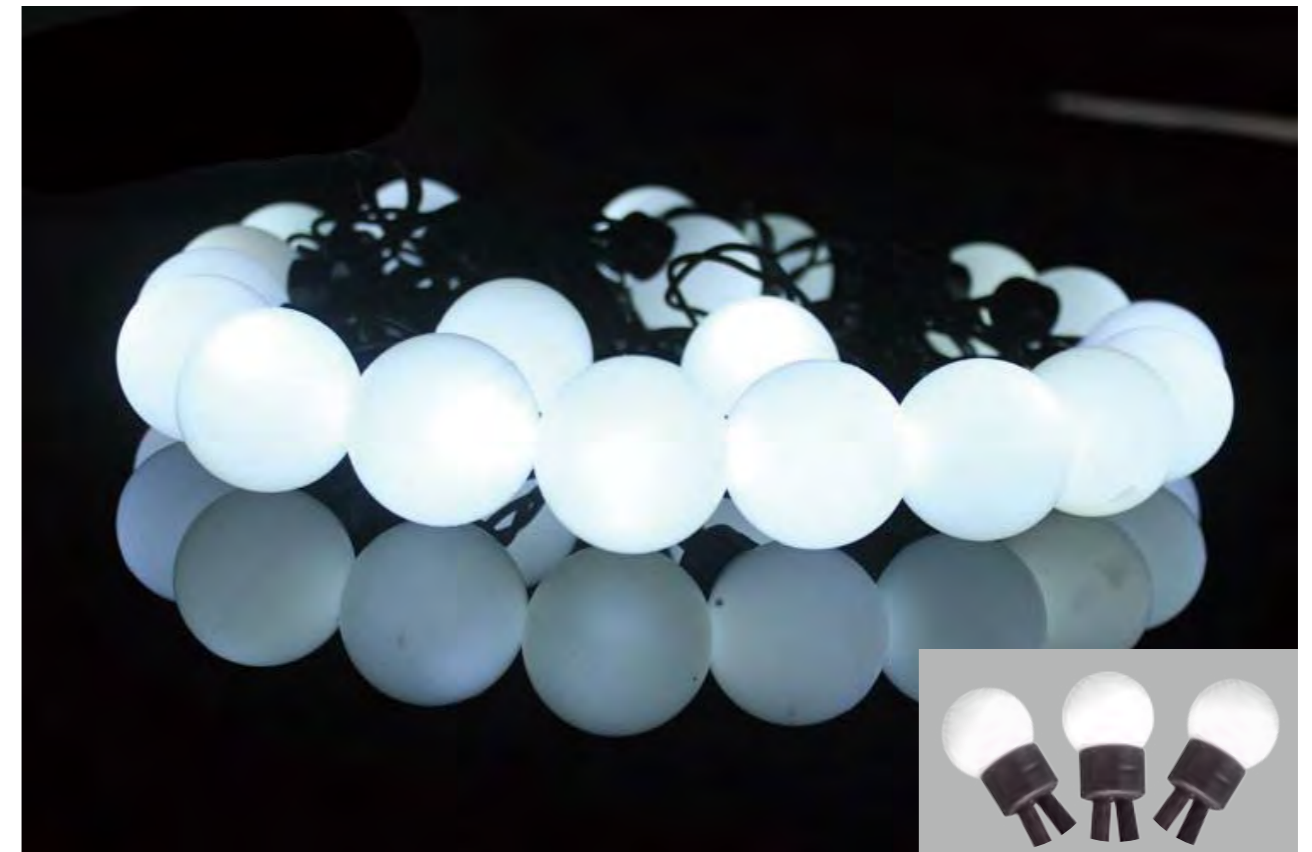

RGB STRING LIGHT

DESCRIPTION	LENGTH	LED QTY	Watt
BALL STRING LIGHT (YELLOW MULTI-COLOR BLUE RED WHITE GREEN)	10M(PVC WIRE)	80	4W
	5M(RUBBER WIRE)	25	8W
	5M(RUBBER WIRE)	50	8W
	10M(RUBBER WIRE)	100	8W