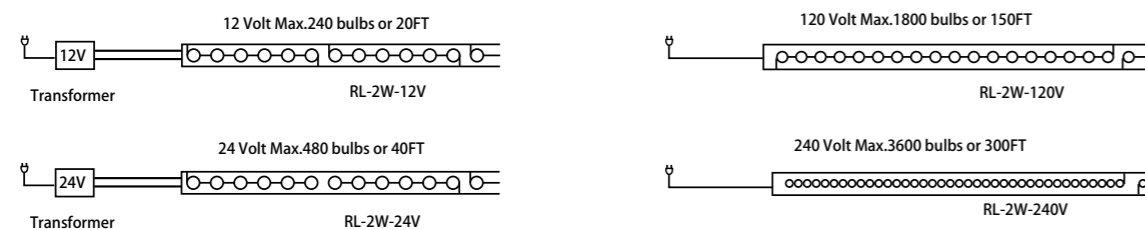

We can offer you the vertical bulb and horizontal bulb, You can choose any of them.

ITEM NO.	LENGTH	DIAMETER	BULB SPACE	BULB QTY	BULB SPEC	VOLTAGE	LIFT
GPS-01	30FT/9m	10mm	1"/27.7mm	360/324PCS	6.5V70mA 5V50mA 2V40mA	120V/240V 12V/24V	25.000HRS
GPS-02	150FT/45m	10mm	1"/27.7mm	1800/1620PCS			
GPS-03	300FT/45m	10mm	1"/27.7mm	3600/3240PCS			
GPS-04	30FT/9m	13mm	1"/27.7mm	360/324PCS			
GPS-05	150FT/45m	13mm	1"/27.2mm	1800/1620PCS			
GPS-06	300FT/90m	13mm	1"/27.7mm	3600/3240PCS			