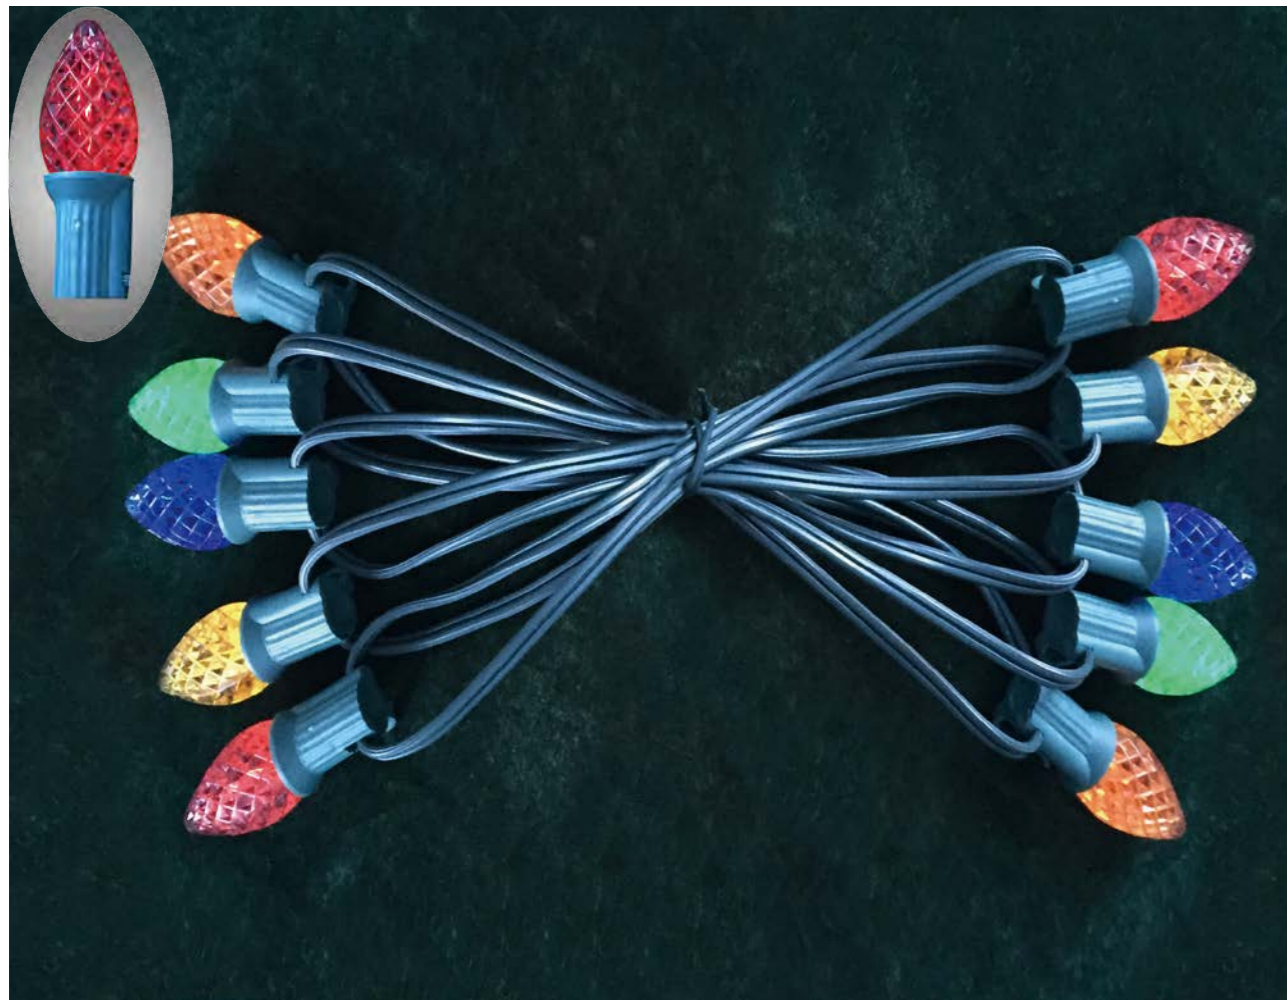

STRING LIGHT

DESCRIPTION	ILLUMINANT	QTY	AC	WATT	COLOR
GPS-84	LED	25	0.3A	17.3W	W/WW/R/G/Y/B/P/RGB
	INCANDESCENT	25	1.041A	360W	—
GPS-85 STRING LIGHT	LED	25	0.2A	24W	W/WW/R/G/Y/B/P/RGB
	LED	25	0.5A	30W	W/WW/R/G/Y/B/P/RGB
GPS-86 STRING LIGHT	LED	25	0.2A	24W	W/WW/R/G/Y/B/P/RGB
	LED	25	0.6A	36W	W/WW/R/G/Y/B/P/RGB
GPS-87	LED	6/12	0.3A/0.6A	36W/72W	W/WW/R/G/Y/B/P/RGB