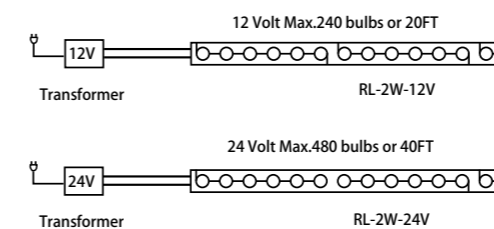

ITEM NO.	LENGTH	DIAMETER	BULB SPACE	BULB QTY	BULB SPEC	VOLTAGE	LIFT
GPS-44	30FT/9m	10mm	1"/27.7mm	360/324PCS	6.5V70mA 5V50mA 2V40mA	120V/240V 12V/24V	25.000HRS
GPS-45	150FT/45m	10mm	1"/27.7mm	1800/1620PCS			
GPS-46	300FT/45m	10mm	1"/27.7mm	3600/3240PCS			
GPS-47	30FT/9m	13mm	1"/27.7mm	360/324PCS			
GPS-48	150FT/45m	13mm	1"/27.2mm	1800/1620PCS			
GPS-49	300FT/90m	13mm	1"/27.7mm	3600/3240PCS