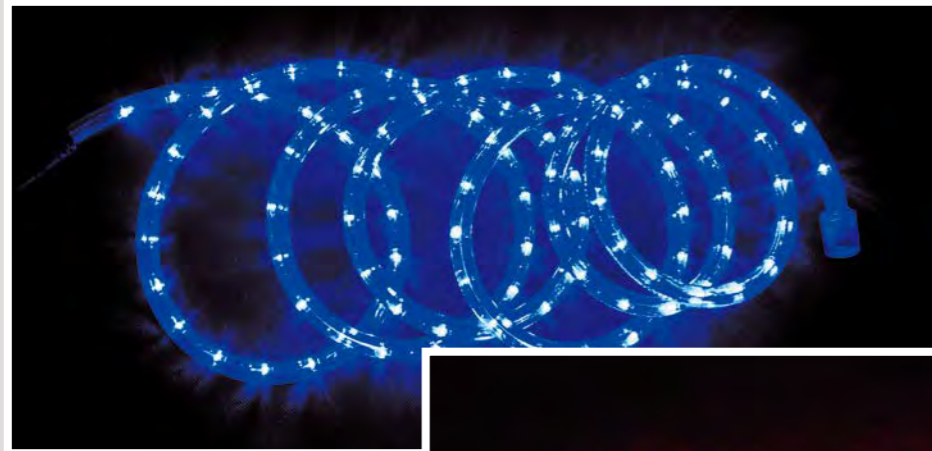

2 WIRES LED ROPE LIGHT

DESCRIPTION	COLOR	ART NO.
2 WIRES LED ROPE LIGHT.36LED/M ,VERTICAL	WARM WHITE	GPS-13
	WHITE	GPS-14
	GREEN	GPS-15
	BLUE	GPS-16
	RED	GPS-17
	YELLOW	GPS-18
	MULIT COLOR	GPS-19

DESCRIPTION	COLOR	ART NO.
2 WIRES LED ROPE LIGHT.36LED/M ,HORIZONTAL	WARM WHITE	GPS-20
	WHITE	GPS-21
	GREEN	GPS-22
	BLUE	GPS-23
	RED	GPS-24
	YELLOW	GPS-25
	MULIT COLOR	GPS-26

ITEM NO.	LENGTH	UNIT	BULB SPACE	BULB QTY	VOLTAGE	MAX WATT	LIFT
GPS-27	10m	1m	27.7mm	360PCS	230V	46W	100.000HRS
GPS-28	50m	1m	27.7mm	1800PCS		230W	
GPS-29	100m	1m	27.7mm	3600PCS		460W