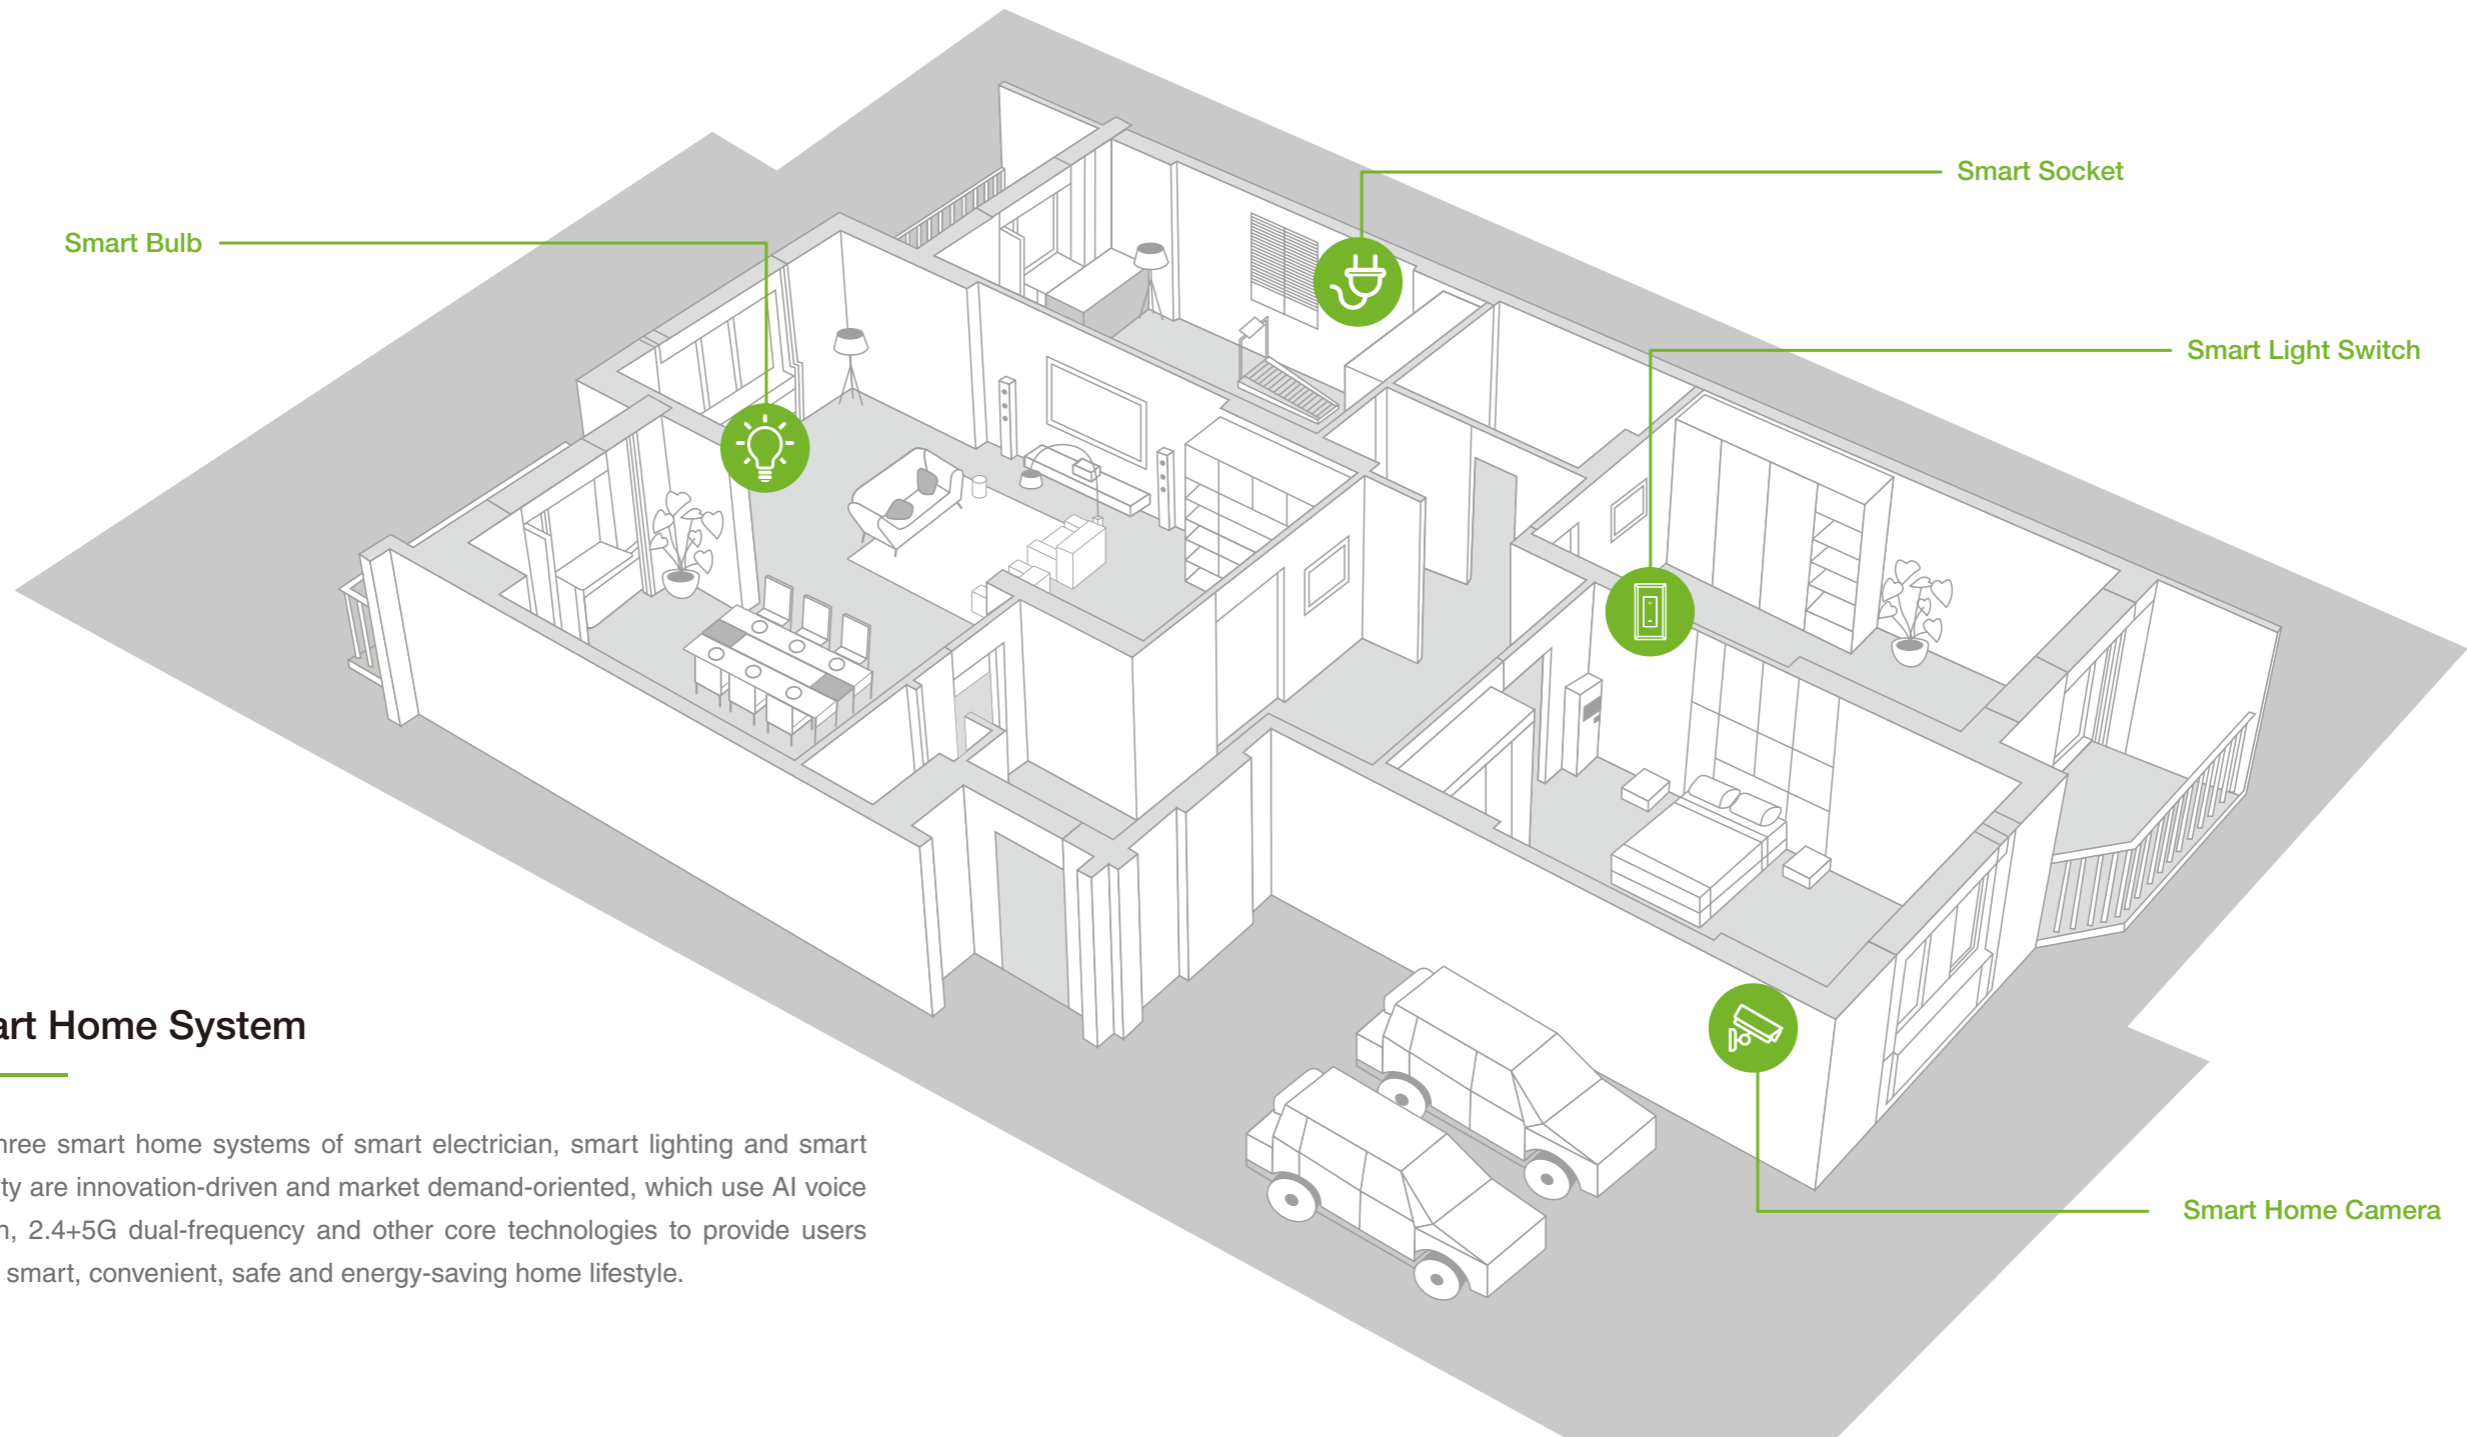

Connected Lights Catalog

Smart Home System

The three smart home systems of smart electrician, smart lighting and smart security are innovation-driven and market demand-oriented, which use AI voice built in, 2.4+5G dual-frequency and other core technologies to provide users with a smart, convenient, safe and energy-saving home lifestyle.

Gosund brings the smarter lifestyle for you. Every device can be remotely controlled through the dedicated App and easily integrated into smart home scenes. Turn on/off, change colors, adjust brightness, personalized your schedules and more with cellphone from anywhere and anytime.

Smart Home Camera
Status:On

Smart Bulb
Status:On
Dimmer: 80%

Smart Socket
Status:On

Smart Light Switch
Status:On

Air Conditioner
Status:On
Temperature: 24°

Smart LED Light Bulb LB1

Work with Alexa and Google Assistant