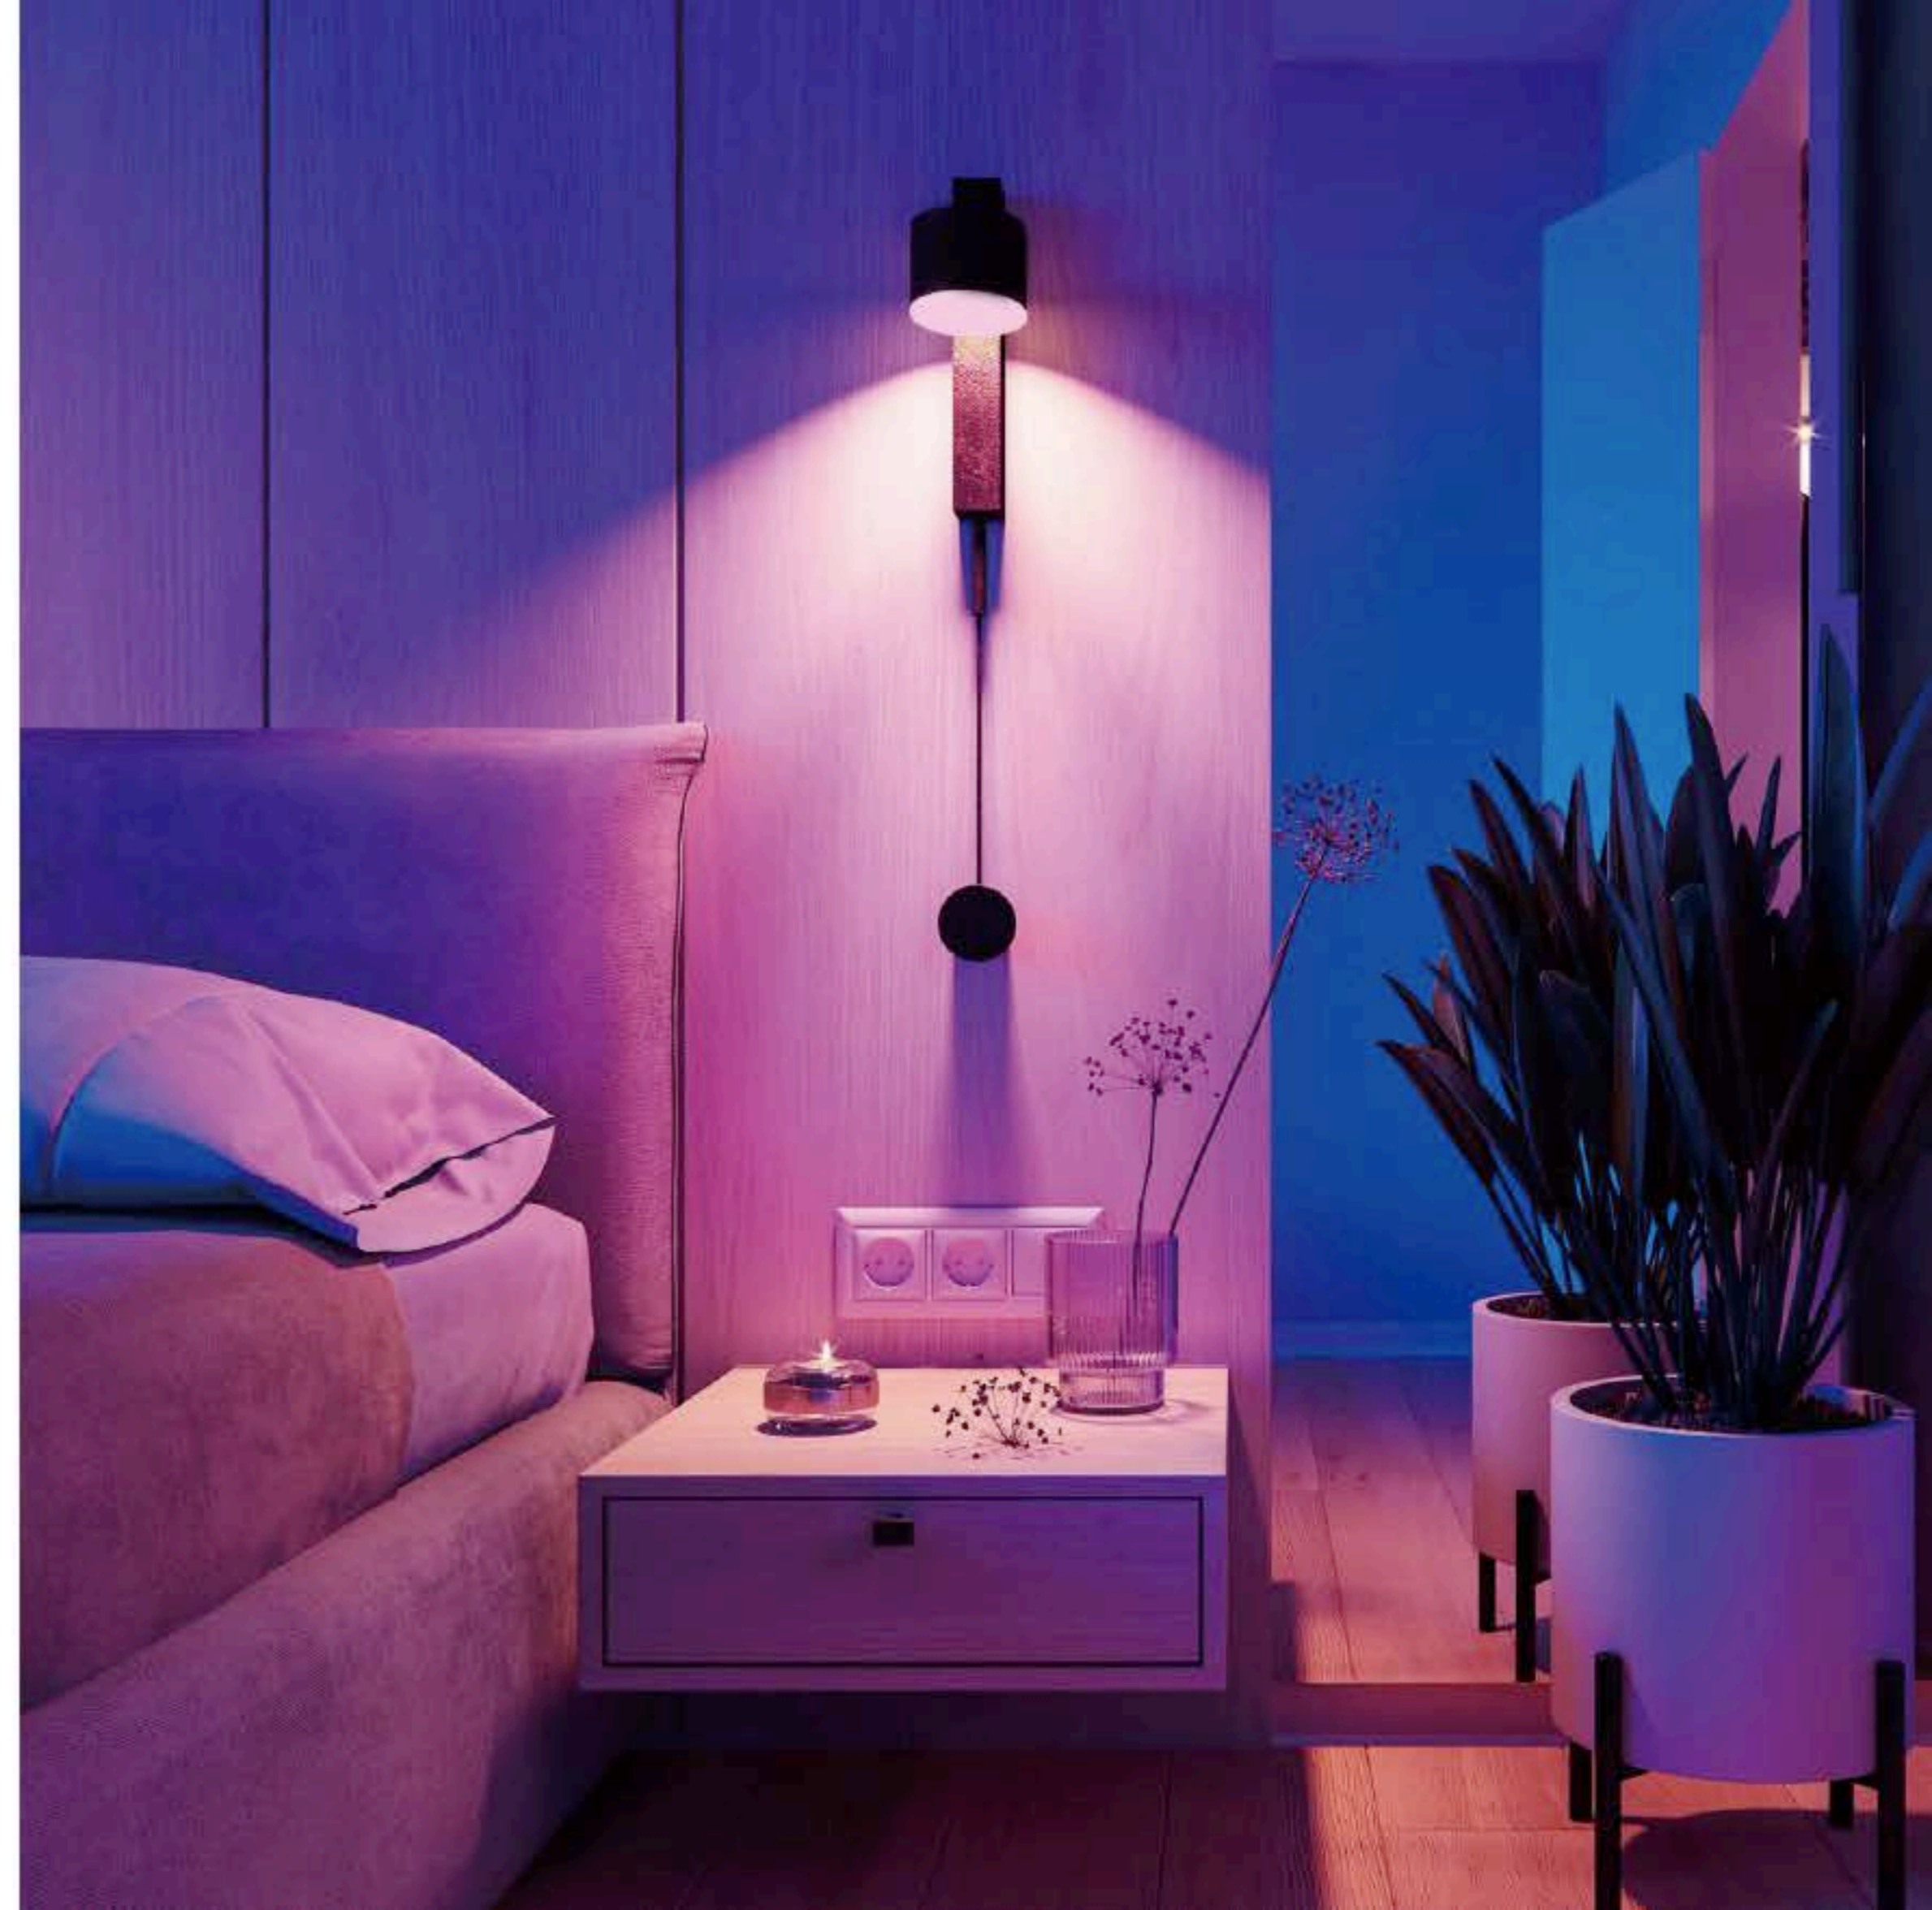

APP remote control

Brightness adjustment

Group control

Energy saving & long lifetime

75W Equivalent

- Base Type: E26 E27 B22
- Power Rating: 7W
- Blade Color: Warm white
- Lumen: 750lm
- Color Temperature: 2700K/4500K/6500K
- Wi-Fi: 2.4GHz(only)

Voice Control

Remote Control

Time Schedule

Device Sharing

Simple Installation

Safety & Durability

Adjustable Brightness

Smart LED Light Bulb WB4

Work with Alexa and Google Assistant
 DIY colors and 8 scenes
 Sync to music
 APP remote control
 Brightness adjustment
 Group control
 Energy saving & long lifetime

- Base Type: E26/E27/B22
- Power Rating: 8W
- Blade Color: RGB+W
- Lumen: 800lm
- Color Temperature: 2700K/4500K/6500K
- Wi-Fi: 2.4GHz(only)