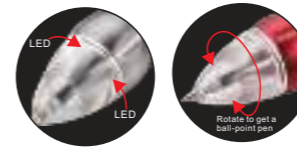

PAN FLASHLIGHT

PEN + STYLUS

GPSP209
Material: Aluminum
Bulb: 2 LED
Size: 17*145mm
Battery: 1*AAA