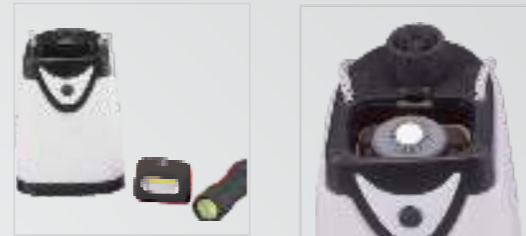

Multi-function Lantern

GPSP3

Material:ABS
 Bulb:1*3W COB
 Size:160*100*105MM
 Battery:4*AAA
 Operation:HIGH-LOW-STROBE-OFF
 It will be used as flashlight and night
 light while turn the light party over

GPSP5

Material:ABS
 Bulb:3W COB + 3W COB
 Size:135*115*160mm
 Battery:Polymer -650mAh + 1x18650 -1200mAh
 Operation:high-low-flash-off
 Charger:USB cable

Flashlight

Hook & Magnet

It will be used in

- running
- outdoor sports
- camping etc

GPSP6

Material:ABS
 Bulb:1*3W COB + 12LED
 Size:65*65*190MM
 Battery:3*AAA
 Operation:cob lighting-12 leds lighting-off
 Magnet and metal hook is on the bottom

GPSP7

Material:ABS
 Bulb:3W COB
 Size:75*105*142mm
 Battery:1x18650 -1200mAh
 Operation:high-low-flash-off
 Charger:USB cable

2 in 1 function lantern
 Lighting party will be removed out as torch

Multi-function Lantern

GPSP8
 Material: ABS
 BULB: 3W COB+3W COB
 SIZE:135*115*160MM
 Battery:3*AAA+3*AAA
 Operation:HIGH-LOW-FLASH-OFF