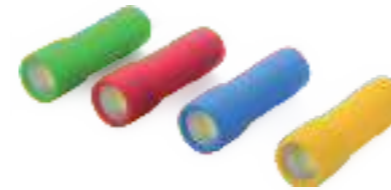

FLASHLIGHT

FLASHLIGHT

IP67

GPSP155
Material: ABS
Bulb: 3W COB
Size: 100*32*30mm
Battery: 1*18650 -1200mAh
Operation: High-Low-Strobe-Off
Charger: USB cable

GPSP156
Material: ABS
Bulb: 3W COB
Size: 96*32*28mm
Battery: 1*18650-1200mAh
Operation: High-Low-Strobe-Off
Charger: USB cable

IP67