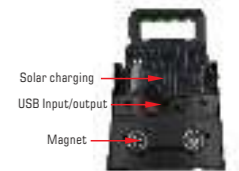

GPSP228

Material: ABS
Bulb: 1*3W White+Red COB
Size: 220*130*40mm
Battery: 1*18650
Operation: HIGH-MIDDLE-LOW-OFF
with solar charging and magnet