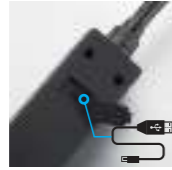

GPSP25

Material: ABS
Bulb: 1*3W COB
Size: 95x60x610mm
Battery: polymer-1000mAh/3*AAA
Operation: HIGH-LOW-STROBE-OFF
Charger: USB cable