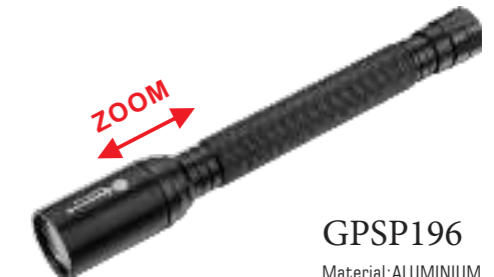

GPSP193

Material:ALUMINIUM
 Bulb:CREE XPE
 Size:40*210MM
 Battery:3*C

GPSP194

Material:ALUMINIUM
 Bulb:CREE XM-L T6
 Size:47*255MM
 Battery:2*D

GPSP195

Material:ALUMINIUM
 Bulb:CREE XPE
 Size:28*160MM
 Battery:2*AA