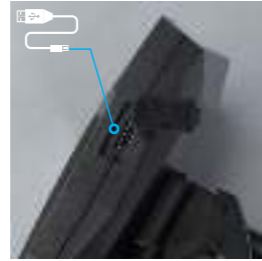

GPSP145
Material:ABS
Bulb:3W COB
Size:22*50*90mm
Battery:Polymer-1000mAh
Operation: High-Low-Strobe-Off
Charger:USB cable