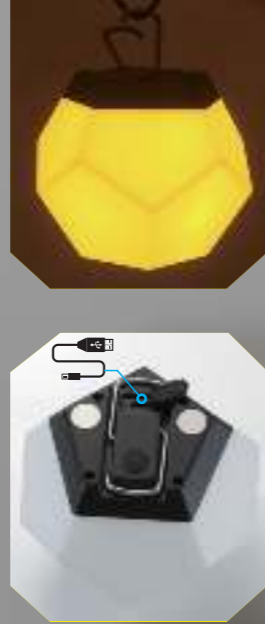

Multi-function Lamps Catalog

Multi-function Lantern

GPSP1

Material:ABS
 Bulb:3W COB
 Size:98*84mm
 Battery:14500 800mAh
 Operation: High-Low-Strobe-Off
 Magnet and metal hook is on the bottom
 Charger:USB cable

Multi-function Lantern

GPSP2

Material:ABS
 Bulb:1x3W COB
 Size:75x165mm
 Battery:Polymer-1000mAh/3*AAA
 Operation:ON-OFF
 It will be used as flashlight and night light
 while turn the light party over
 Charger:USB cable

Multi-function Lantern

GPSP3

Material:ABS
 Bulb:1*3W COB
 Size:160*100*105MM
 Battery:4*AAA
 Operation:HIGH-LOW-STROBE-OFF
 It will be used as flashlight and night
 light while turn the light party over