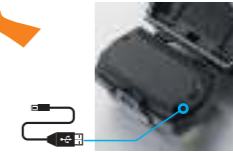

GPSP119

Material: ABS
Bulb: 1*3W + 2x1W COB
Size: 62x39*45mm
Battery: 3xAAA
Operation: 3W high lighting-3W low lighting
-2*1w lighting-3w
+ 2*1w lighting-3w + 2*1w flash-off
With gesture sensor