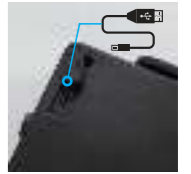

GPSP27

Material: ABS + METAL
Bulb: 3W COB
Size: 80*75*20mm
Battery: Polymer-1000mAh/4*AAA
Operation: High-Low-Strobe-Off Magnet is on the metal lighting angle can be 360° rotating
Charger: USB cable