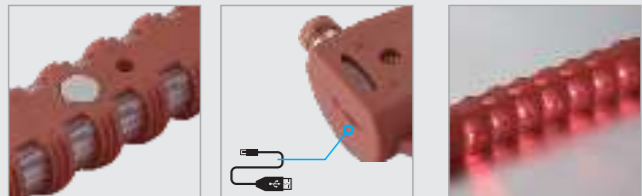

GPSP95

Material:ABS and rubber
Bulb:5pcs white LED and 14pcs red led
Size:295x72x36mm
Battery:1* 18650 1500mAh
Operation:White led lighting-red led strobe-red led quick strobe
-red led slow strobe-red led sos-red led lighting
Charger:USB cable
With hammer and cutting knife
Magnet is on the back