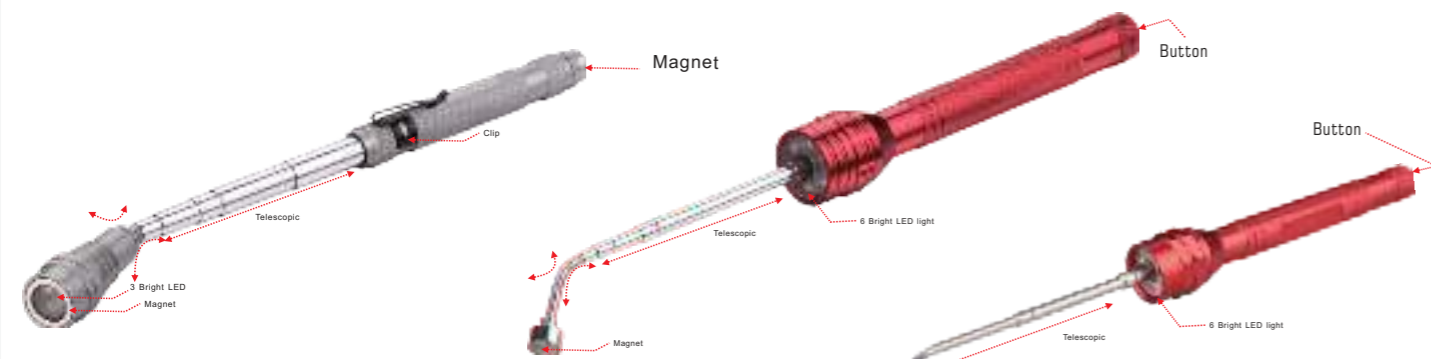

GPSP206
Material: Aluminum
Bulb: 3LED
Size: 169*22mm
Battery: 4*AG13

GPSP207
Material: Aluminum
Bulb: 6LED
Size: 176*30mm
Battery: 4*AG13

GPSP208
Material: Aluminum
Bulb: 6LED
Size: 170*30mm
Battery: 4*AG13