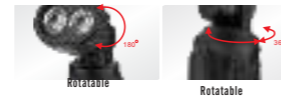

GPSP75

Material: ABS
Bulb: 3W COB + 2*1W LED/14 SMD + 2*1W LED
Size: 40*55*195mm
Battery: 4*AAA
Operation: 3W COB-1W LED-OFF
With magnet & hook