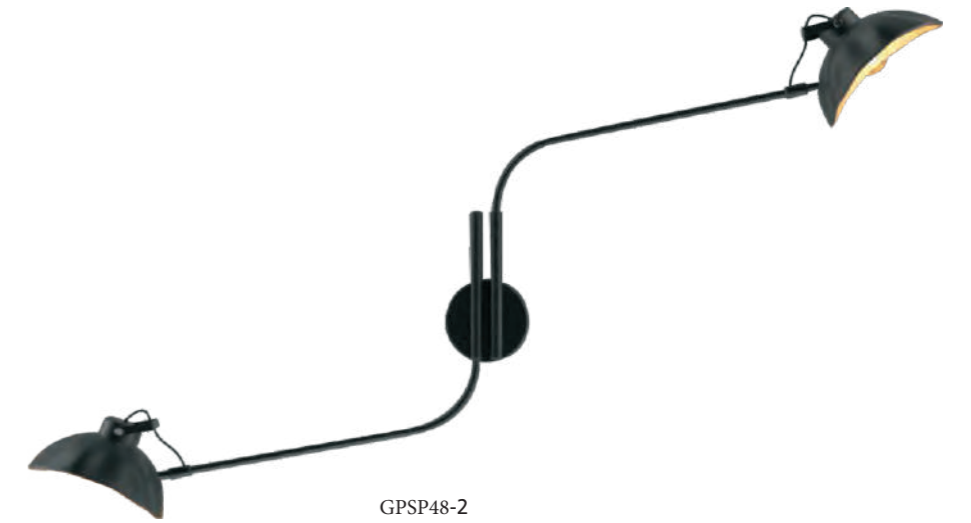

Series design

GPSP45-3
Size: Ø180xW650xH500mm
Light source: E27x3x40W

GPSP46-1
Size: ØL290xH250mm
Light source: E27x1x40W

GPSP47-2B
Size: Ø180/300xH1560mm
Light source: E27x2x40W

GPSP48-2
Size: Ø180xW900mm
Light source: E27x2x40W