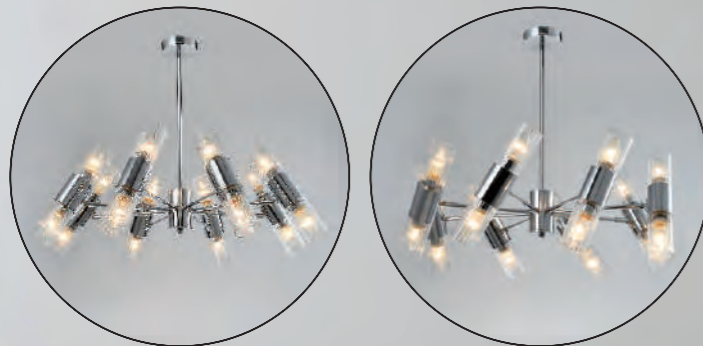

GPSH38-3
Size: Ø460xH600mm
Light source: 6xE14x40W