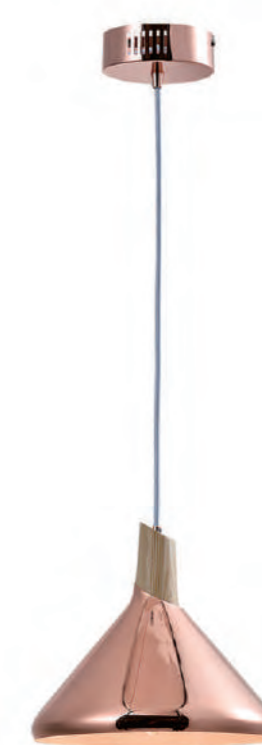

GPSKL3-1M (Chrome+Clear glass)
Size: Ø400xH1220mm
Light source: 29W

GPSKL4-1L (Chrome+Clear glass)
Size: Ø500xH1220mm
Light source: 40W

GPSKL5-1S (Chrome+Smoky grey glass)
Size: Ø300xH1220mm
Light source: 18W

GPSKL6-1S (Chrome+Smoky grey glass)
Size: Ø500xH1220mm
Light source: 40W

Series design

GPSKL11-1A(Grey)
Size: Ø 380xH1500mm
Light source: E27x1x60W

GPSKL12 -1B(Grey)
Size: Ø 280xH1500mm
Light source: E27x1x60W

GPSKL13-1C(Grey)
Size: Ø 180xH1500mm
Light source: E27x1x60W

GPSKL14-1A(Rose gold)
Size: Ø 380xH1500mm
Light source: E27x1x60W

GPSKL15-1B(Rose gold)
Size: Ø 280xH1500mm
Light source: E27x1x60W

GPSKL16-1C(Rose gold)
Size: Ø 180xH1500mm
Light source: E27x1x60W