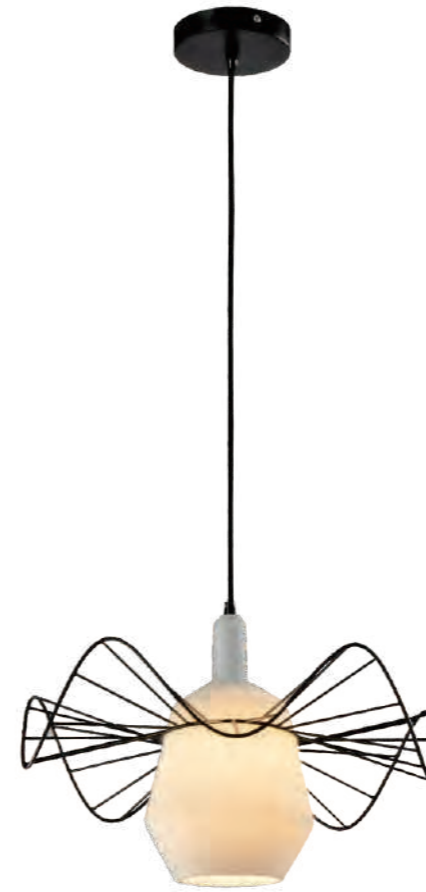

Decorative Lighting Catalog

Series design

GPSK2-1B
Size: Ø250xH1325mm
Light source: E27x1x60W

GPSKE2-1A
Size: Ø185xH1200mm
Light source: E27x1x60W

Series design

GPSKK1-L(Milk white)
Size: Ø600xH260mm
Light source: E27x1x60W