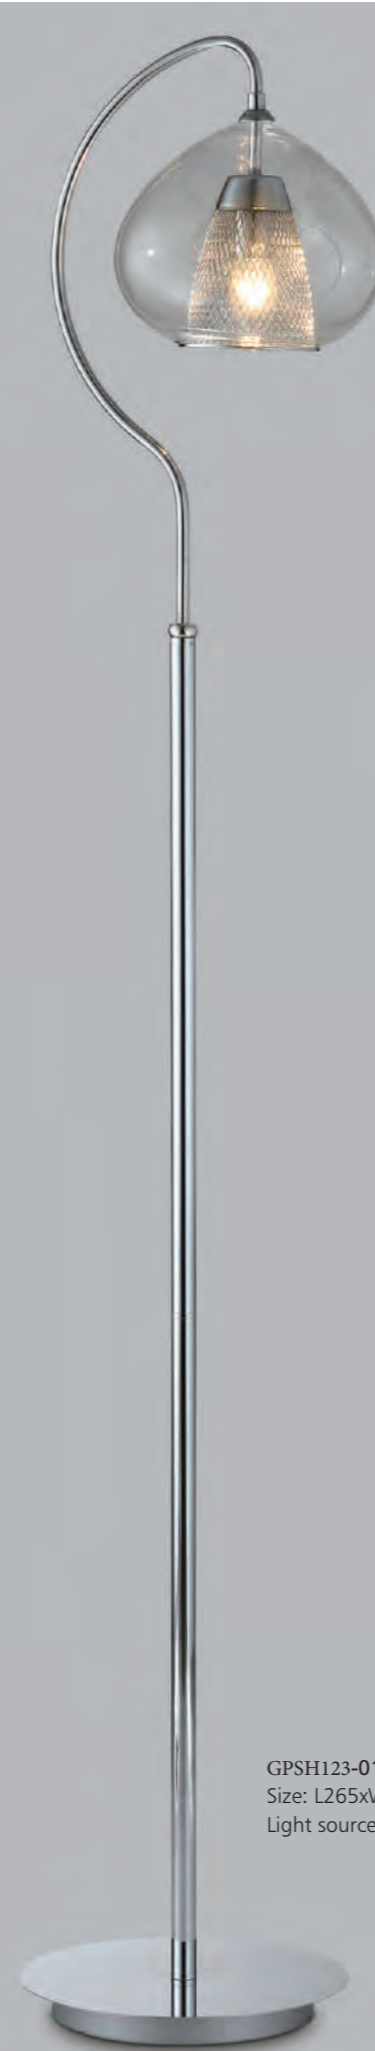

GPSH123-01A
Size: L265xW230xH1485mm
Light source: 1x40W