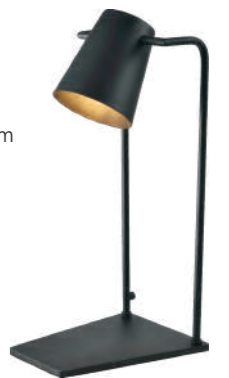

GPSV19-1B
Size: L190xW145xH510mm
Light source: 1xE27