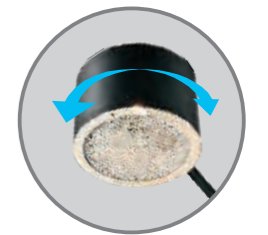

GPSP68-1
Size: L898xW350xH1590mm
Light source: E14

Rocker Key Type Adjustment
(Support model: KF10936-1)

Universal Joint
(Support model: KF10936-1,
KT10936-1, KW10936-1)

180° Level Rotating Rod
(Support model: KW10937-1)