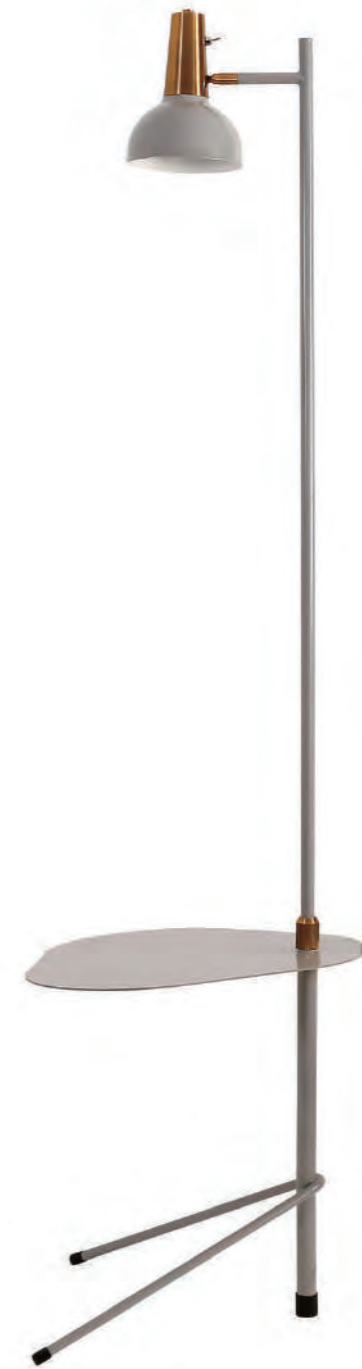

GPSD8-1A
Size: Ø450xH300mm
Light source: 1xE27

GPSD9-1B
Size: Ø450xH300mm
Light source: 1xE27

GPSD10-1
Size: Ø450xH280mm
Light source: 1xE27

GPSD11-1A
Size: Ø450xH280mm
Light source: 1xE27

Series design

GPSD12-L1B
Size: Ø450xH1760mm
Light source: 1x40W