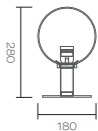

GPSKL22-1B(GCDG+EC)
Size: Ø200xH1320mm

GPSKL23-1C(GCORG+WD)
Size: Ø240xH1420mm

GPSKM1'-1C(GCDBN+EC)
Size: Ø240xH365mm

GPSKL24-1D(GCDBN+EC)
Size: Ø240xH365mm

Light source: bulb 60W max/LED 7.2W
Lamp pole surface treatment: Copper plated/Wood color plated/Real wood
Shade color: Gray/Dark green/Dark blue/Champagne/Orange

Series design

GPSKL25-L(Clear glass)
Size: Ø 246.5xH1500mm
Light source: E27x40W

GPSKL26-L(Smoky glass)
Size: Ø246.5xH1500mm
Light source: E27x40W

GPSKL28-S(Clear glass)
Size: Ø 142xH1500mm
Light source: E14x40W

GPSKL27-S(Pink) Size:
142xØ1500mm Light
source: E14x40W

GPSKL29-S(Caramel)
Size: Ø 142xH1500mm
Light source: E14x40W

GPSKL36-1A
Power:12W
Lamp size:D402xH1500mm
Color:Amber/Smoky/Champagne

GPSKL37-1B
Power:12W
Lamp size:D230xH1500mm
Color:Amber/Smoky/Champagne

GPSKL38-1C
Power:8W
Lamp size:D200xH1500mm
Color:Amber/Smoky/Champagne

GPSKL39-1A
Power:8W
Lamp size:D180xH280mm
Color:Amber/Smoky/Champagne

GPSKL40-1B
Power:12W
Lamp size:D150xH435mm
Color:Amber/Smoky/Champagne