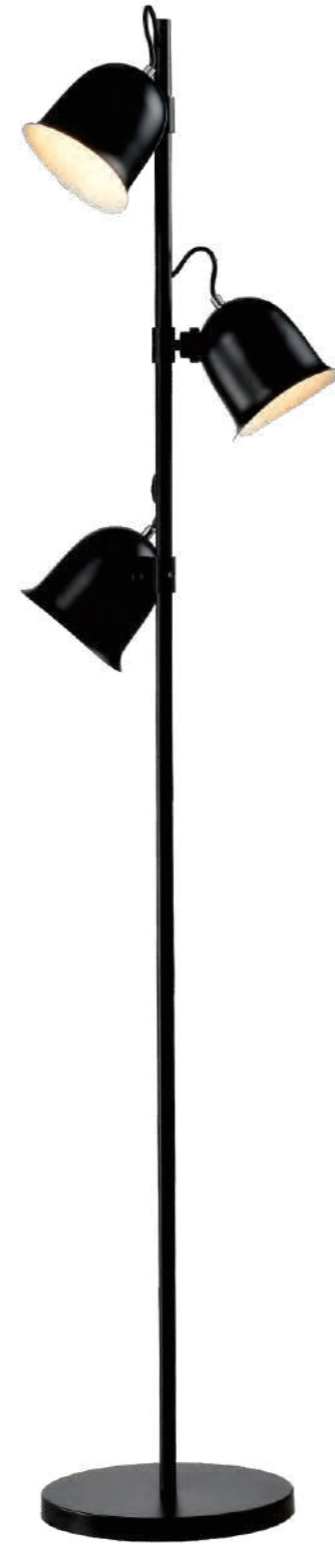

GPSKL66
Size: Ø180xH320mm
Light source: E14x1x40W

GPSKL67
Size: Ø220xH326mm
Light source: E14x1x40W

Series design

GPSKL68-3
Size: Ø385xH1200mm
Light source: E27x3

Light source: GU10

Light source: E27

GPSKL69-3
Size: Ø345xH1650mm
Light source: E27x3