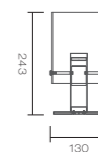

GPSKL27-S(Pink) Size:
142xØ1500mm Light
source: E14x40W

GPSKL29-S(Caramel)
Size: Ø 142xH1500mm
Light source: E14x40W

GPSKL36-1A
Power:12W
Lamp size:D402xH1500mm
Color:Amber/Smoky/Champagne

GPSKL37-1B
Power:12W
Lamp size:D230xH1500mm
Color:Amber/Smoky/Champagne

GPSKL38-1C
Power:8W
Lamp size:D200xH1500mm
Color:Amber/Smoky/Champagne

GPSKL39-1A
Power:8W
Lamp size:D180xH280mm
Color:Amber/Smoky/Champagne

GPSKL40-1B
Power:12W
Lamp size:D150xH435mm
Color:Amber/Smoky/Champagne

GPSKL41-1C
Power:8W
Lamp size:D130xH243mm
Color:Amber/Smoky/Champagne

GPSKL42-1D(Black+Milk White)
Size: D600xH1000mm
Light source: 1xE27x60W

shade

glass

glass

lamp holder

GPSKL43-1C(Black+Milk White)
Size: D400xH1000mm
Light source: 1xE27x60W