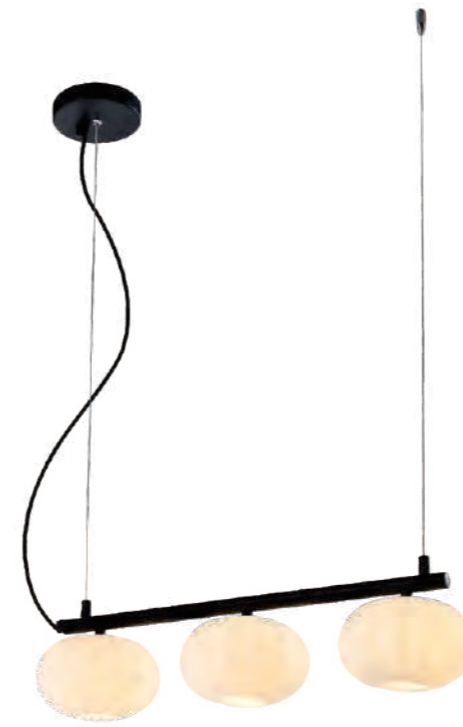

GPSH21
Size: Ø 600xH350mm
Light source: E27x5

GPSH22
Size: Ø 600xH350mm
Light source: E27x3

Series design

GPSH23-6
Size: L800xW600xH306mm
Light source: G9x6x25W

GPSH24-3
Size: L560xW150xH1200mm
Light source: G9x3x25W