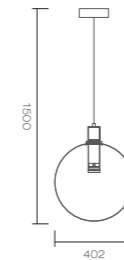

GPSKL22-1B(GCDG+EC)
Size: Ø200xH1320mm

GPSKL23-1C(GCORG+WD)
Size: Ø240xH1420mm

GPSKM1'-1C(GCDBN+EC)
Size: Ø240xH365mm

GPSKL24-1D(GCDBN+EC)
Size: Ø240xH365mm

Light source: bulb 60W max/LED 7.2W
Lamp pole surface treatment: Copper plated/Wood color plated/Real wood
Shade color: Gray/Dark green/Dark blue/Champagne/Orange

Series design

GPSKL25-L(Clear glass)
Size: Ø 246.5xH1500mm
Light source: E27x40W

GPSKL26-L(Smoky glass)
Size: Ø246.5xH1500mm
Light source: E27x40W

GPSKL28-S(Clear glass)
Size: Ø 142xH1500mm
Light source: E14x40W

GPSKL27-S(Pink) Size:
142xØ1500mm Light
source: E14x40W

GPSKL29-S(Caramel)
Size: Ø 142xH1500mm
Light source: E14x40W

GPSKL36-1A
Power:12W
Lamp size:D402xH1500mm
Color:Amber/Smoky/Champagne

GPSKL37-1B
Power:12W
Lamp size:D230xH1500mm
Color:Amber/Smoky/Champagne

GPSKL38-1C
Power:8W
Lamp size:D200xH1500mm
Color:Amber/Smoky/Champagne

GPSKL39-1A
Power:8W
Lamp size:D180xH280mm
Color:Amber/Smoky/Champagne

GPSKL40-1B
Power:12W
Lamp size:D150xH435mm
Color:Amber/Smoky/Champagne