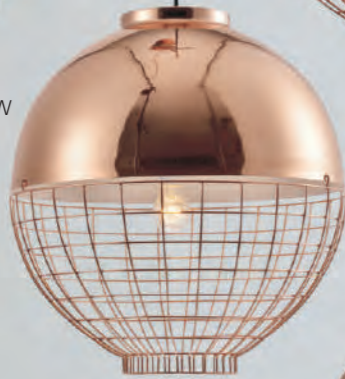

GPSD24-1S (Matte black+gold)
Size: Ø350xH1200mm
Light source: E27x1x60W

GPSD25-1L (Matte white+gold)
Size: Ø500xH1200mm
Light source: E27x1x60W

Series design

GSPD26-1A(Rose gold)
Size: Ø357xH1500mm
Light source: 1xE27x60W

GSPD27-1B(Rose gold)
Size: Ø505xH1500mm
Light source: 1xE27x60W

GSPD28-1D(Rose gold)
Size: Ø505xH1500mm
Light source: 1xE27x60W

GSPD30-1E(Rose gold)
Size: Ø237xH1500mm
Light source: 1xE27x60W

GSPD29-1C(Rose gold)
Size: Ø357xH1500mm
Light source: 1xE27x60W