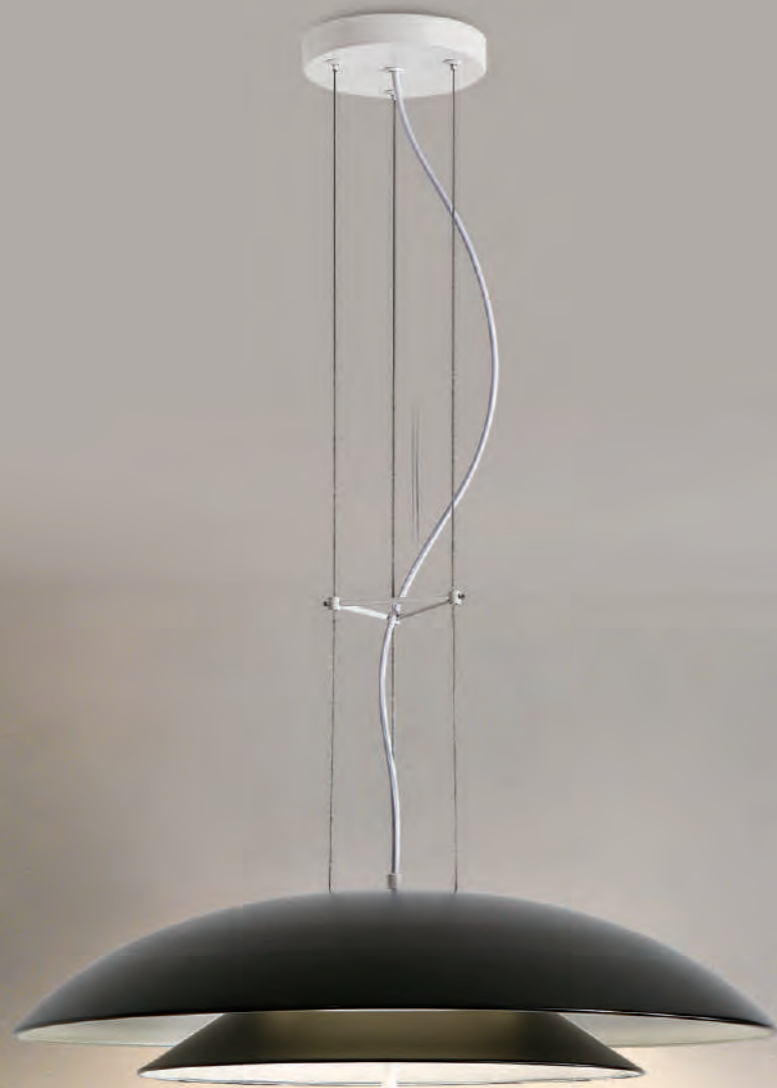

GPSV30-1(BK)
Size: L540xW510xH330mm
Light source: 1xE27x60W

GPSV31-1(WH)
Size: L520xW280xH1500mm
Light source: 1xE27x60W

GPSV33-1(WH)
Size: L540xW510xH330mm
Light source: 1xE27x60W

GPSV32-1(BK)
Size: L540xW510xH330mm
Light source: 1xE27x60W

Series design

GPSV34-1
Size: Ø600xH340mm
Light source: 2x12W

GPSV35-1MB
Size: Ø150xH450mm total H1180mm
Light source: 1xE27x40W

GPSV36-1MW Size:
150xH450mm Light
source: 1xE27x40W

GPSV37-1MB
Size: Ø150xH450mm
Light source: 1xE27x40W

Series design

GPSV38-1
Size: Ø300xH390mm
Light source: 1x40W

GPSV39-1A
Size: Ø300xH390mm
Light source: 1x40W

GPSV40-1B
Size: Ø260xH1690mm
Light source: 2x40W

GPSV41-1C
Size: Ø260xH1690mm
Light source: 2x40W