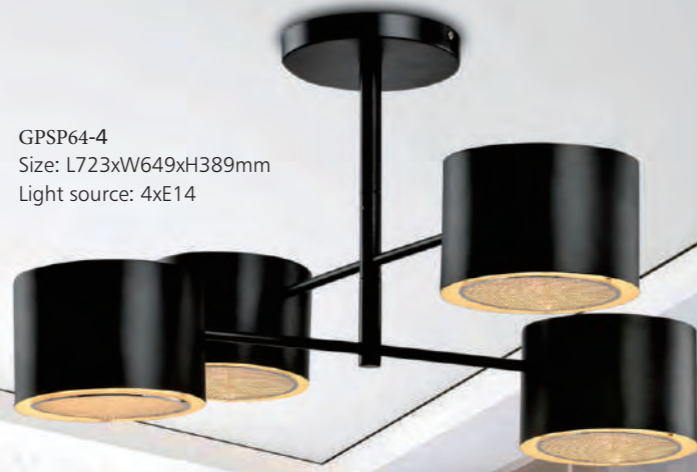

Series design

GPSP64-4
Size: L723xW649xH389mm
Light source: 4xE14