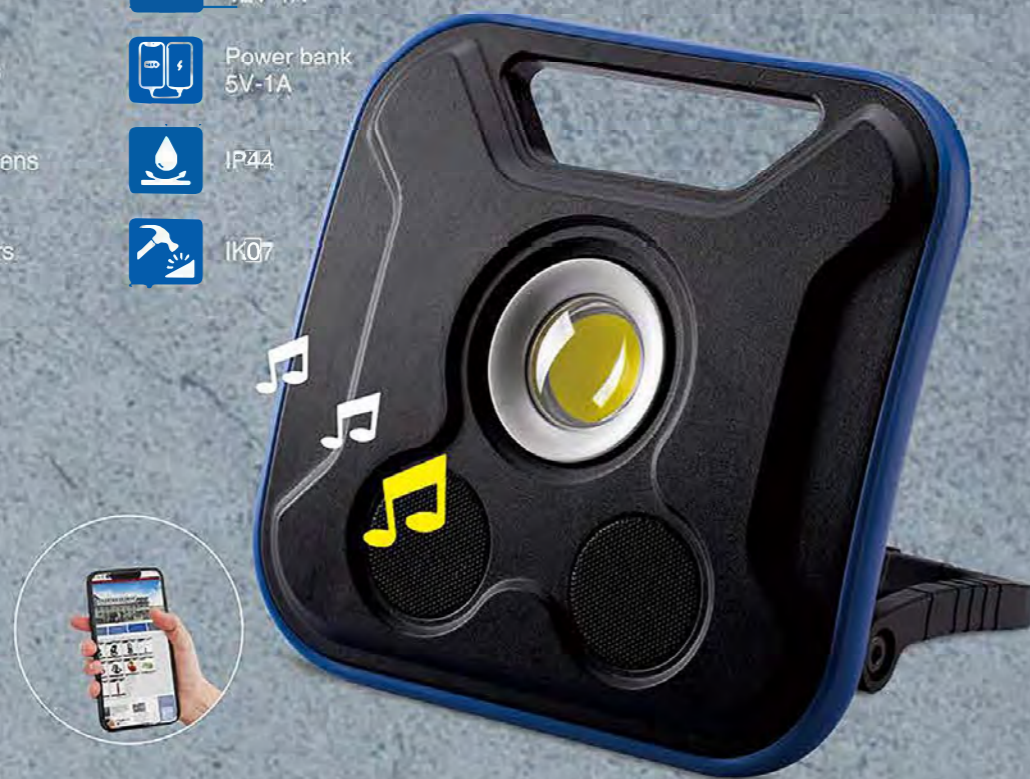

Work lights Catalog

Flood light with Speaker

 **2000**
Lumens

-  7.4V/4000mAh
Li-ion
-  AC Charger
12V-1A
-  4.5 hrs
-  Power bank
5V-1A
-  50 lumens
-  IP44
-  1-24 hrs
-  IK07

High quality dual wireless speaker,
enjoy your working time

180° Adjustable
Handle

Removable
Battery pack

Power Bank
Torch

Handheld work light

Handheld work light

 **600**
Lumens

-  3.7V/2200mAh
Li-ion
-  Micro USB
5V-1A
-  4 hrs
-  IP65
-  2.5-3.5 hrs
-  IK07

COLOR MATCHING
CRI ≥ 95

-  3.7V/2200mAh
Li-ion
-  Micro USB
5V-1A
-  4 hrs
-  IP65
-  2.5-3.5 hrs
-  IK07

360° Swivel
Hook

Indicator

Dimmable flood light

1000
Lumens

60-1000
Lumens

3.7V/5200mAh
Li-ion

Type-C
5V-1A

Dimmable Brightness

180° + 360° Rotating Base

Aluminum pen light

200 Lumens

3.7V/750mAh Li-Poly

Type-C 5V-1A

2 hrs

IP20