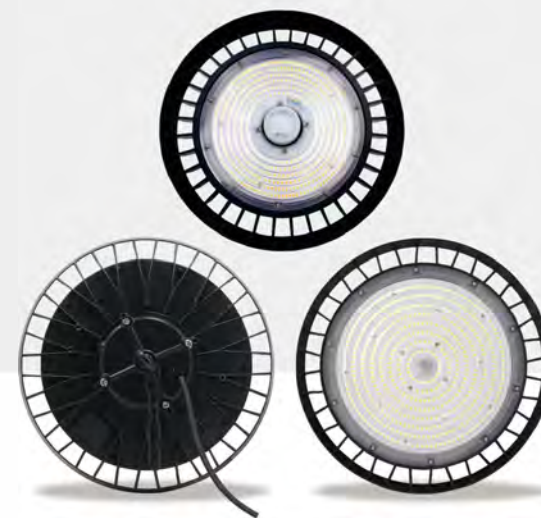

OUTDOOR LIGHT LED HIGH BAY SERIES

High brightness without glare, Longlife, Quality is top priority !

UFO HIGH BAY

IP65
无惧应对恶劣天气
Dustproof and waterproof
grade against bad weather

Parameters:

高效散热
采用ADC12压铸成型
Adopt ADC12 aluminum material
efficient heat dissipation

光学透镜
抗UV抗痒性强
Adopt optical lens, high light
transmittance and anti-UV

- **Model NO.:** GPS-17
- **Material:** Die-casting aluminum+PC Lens (Beam Angel:90°)
- **Product Solution:** Non-isolated/ Isolated
- **Voltage Range :** AC100V-265V

Wattage	100W	150W	200W
Product size (mm)	255*255*135	330*330*135	360*360*145
PCS/CTN	1	1	1
Master Carton (cm)	26.5*26.5*15.5	34.5*34.5*115	37.5*37.5*16