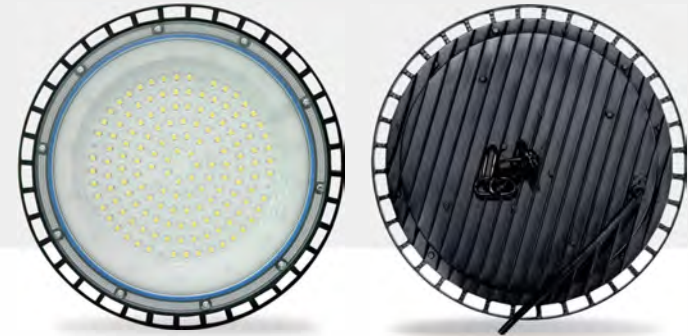

UFO HIGH BAY

IP65

无惧应对恶劣天气
Dustproof and waterproof grade against bad weather

Parameters

超薄壳体

节省运输空间
Ultra-thin lamp body saves transportation space

光学透镜

抗UV抗摔性强
Adpot optical lens, high light transmittance and anti-UV

- **Model NO.:** GPS-20
- **Material:** Die-casting aluminum + PC Lens (Beam Angel:90°)
- **Product Solution:** Linear/DOB
- **Voltage Range** : AC 220V-240V/AC100V-265V

Wattage	100W	150W	200W
Product size (mm)	262*262*35	295*295*35	325*325*35
PCS/CTN	10	10	10
Master Carton (cm)	42*28*28	42*31.5*31.5	42*34.5*34.5