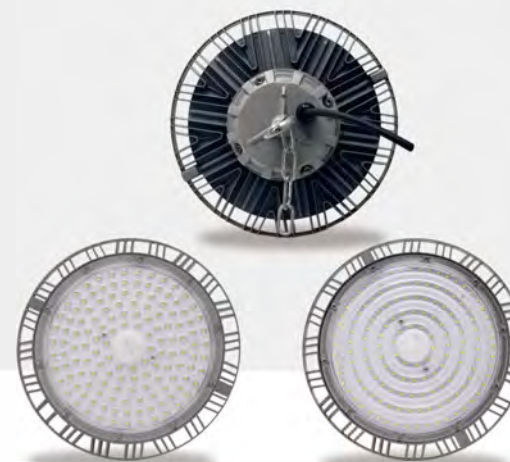

OUTDOOR LIGHT LED HIGH BAY SERIES

High brightness without glare, Longlife, Quality is top priority!

UFO HIGH BAY

IP65
无惧应对恶劣天气
Dustproof and waterproof
grade against bad weather

Parameters:

超薄壳体
节省运输空间
Ultra-thin lamp body saves
transportation space

环形透镜，颗粒透镜
两种方案可选
Circular Lens or Granule
Lens are Options

- **ModelNO.:** GPS-18
- **Material:** Die-casting aluminum + PC Lens (Beam Angel: 90°)
- **Product Solution:** Non-isolated/ Isolated
- **Voltage Range:** AC100V-265V

Wattage	100W	150W	200W	300W
Product size (mm)	270*110*270	315*115*270	335*115*335	410*110*410
PCS/CTN	1	1	1	1
Master Carton (cm)	27.5*27.5*13.5	32.5*32.5*13.5	36*36*13.5	42*42*13.5