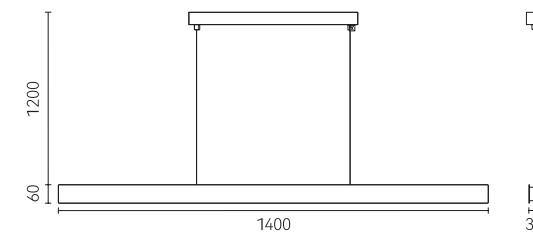

● Silver ● Gold ● Walnut brown

Material: Aluminum