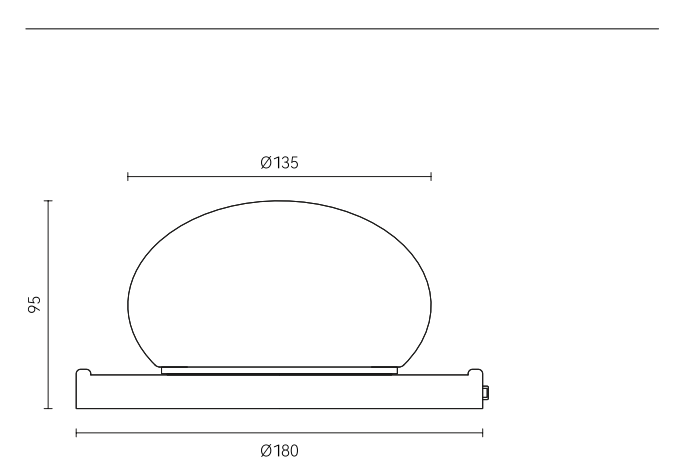

- White
- Matt black
- Wood grain color
- Pink
- Yellow

Material: Iron+Glass