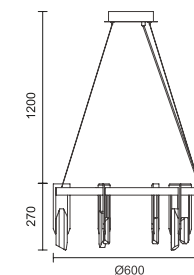

Hawaii's palm
remember every warm summer.

Between opening and closing, wonderful ideas
emerge.

Under the huge magic hat, the magic of light is hidden.

● Black

Material: Iron

● Gold

Material: Stainless steel+Crystal+Acrylic