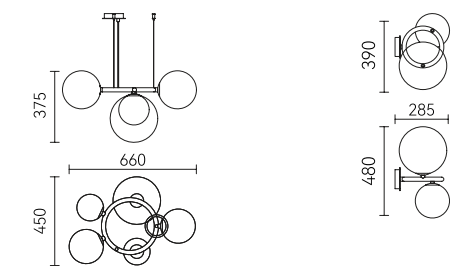

- ●+● Shiny Gold+White
- ●+● Black+Smoky
- ●+● Black+Cognac

Material: Copper+Glass