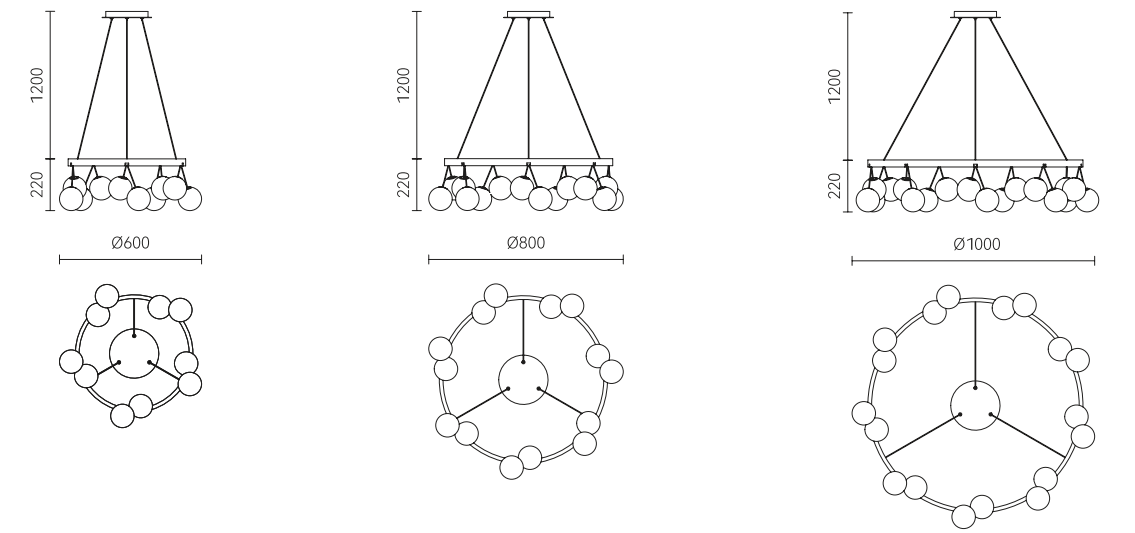

● Matt black

Material: Aluminum + glass