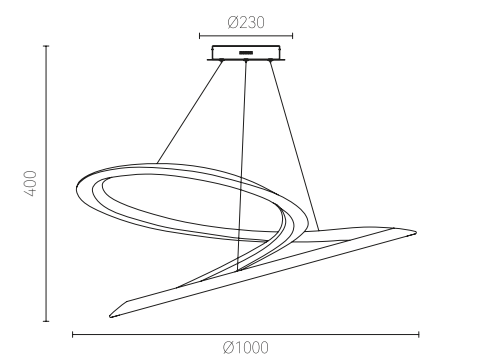

MORE
NOVELTY

○ Clear light ● Matt white ● Colour ● Walnut

Material: Iron + Glass

Light flows in space along the track,
It's like a naughty kid climbing a slide,
Sliding down into the refreshing
summer.

LIGHT FLOWS
IN SPACE ALONG
THE TRACK