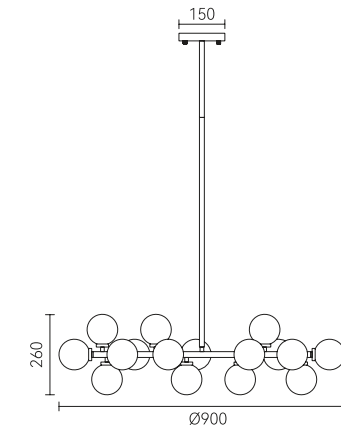

● Gold   ● Gun black   ● Sandy gold   ● Black + Glod

Material: Steel + glass