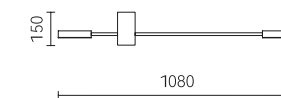

Ø800

Ø1200

Ø1350

Ø180

Ø180

● + ● Gold+White   ● Matt black

Material: Iron + aluminum + acrylic