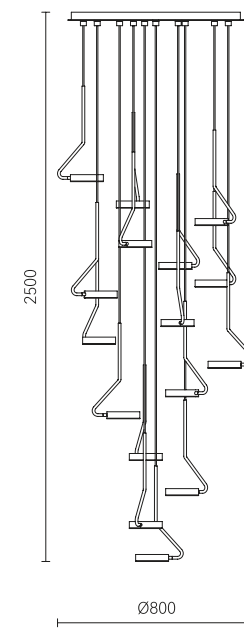

Material: Aluminum + Glass
 Marble + Glass

Clean, neat, calm and free.
It means the dance steps of tango and our attitude towards
light and life.

Rotate 270°
left and right

IT MEANS THE
DANCE STEPS
OF TANGO AND
OUR ATTITUDE
TOWARDS LIGHT
AND LIFE