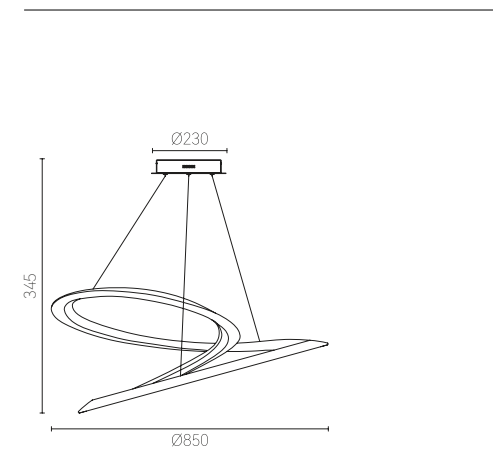

MORE
NOVELTY

○ Clear light ● Matt white ● Colour ● Walnut

Material: Iron + Glass

Light flows in space along the track,
It's like a naughty kid climbing a slide,
Sliding down into the refreshing
summer.

LIGHT FLOWS
IN SPACE ALONG
THE TRACK