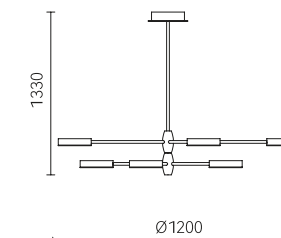

Ø800

Ø1200

Ø1350

Ø180

Ø180

● + ● Gold+White   ● Matt black

Material: Iron + aluminum + acrylic