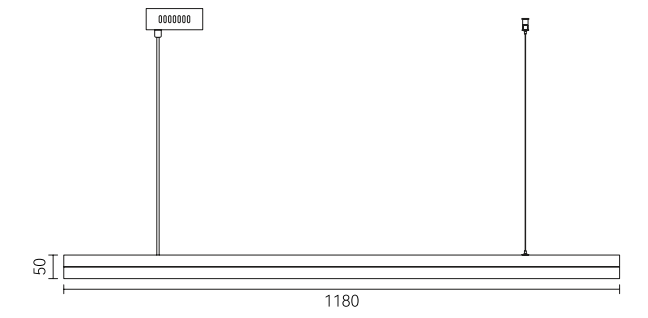

● Gold+Green ● Black Marquina

Material: Copper + Natural marble

Rational line design brings order to space and life.