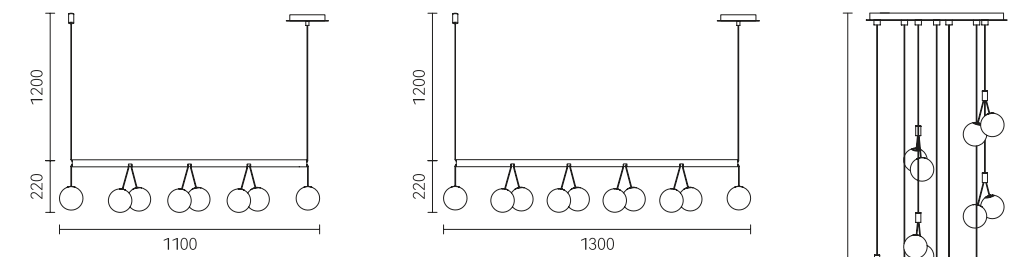

● Matt black

Material: Aluminum + glass