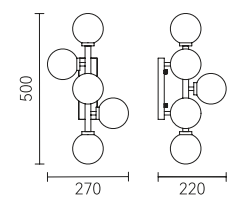

CONDENSED
INTO LIGHT.

●+● Gold+Alabaster

Material: Glass+Alabaster+Iron

Pure dream, pure color and pure glass.
The light thoughts like cicada wings and the
surging thoughts like dew.

● White Material: Glass+Iron