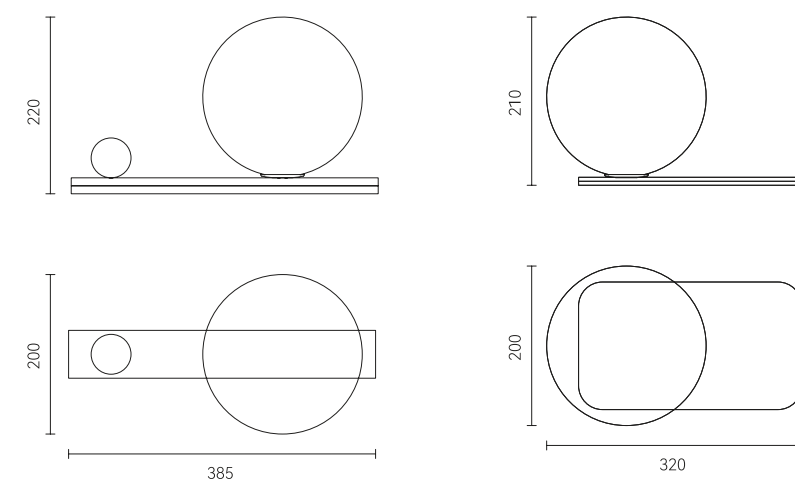

The dew of late autumn, the light of years
Like dew in the night
Condensing the gentle moonlight

- Oxide bronze
- Portoro
- Pearl Black
- Purple
- Cloud Dora grey
- Earl King

Material: Aluminum + Glass
Marble + Glass