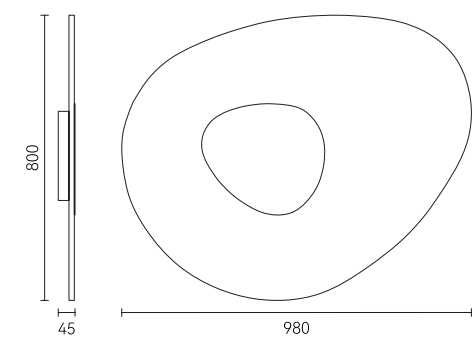

● + ● Black + white Material: Iron + marble