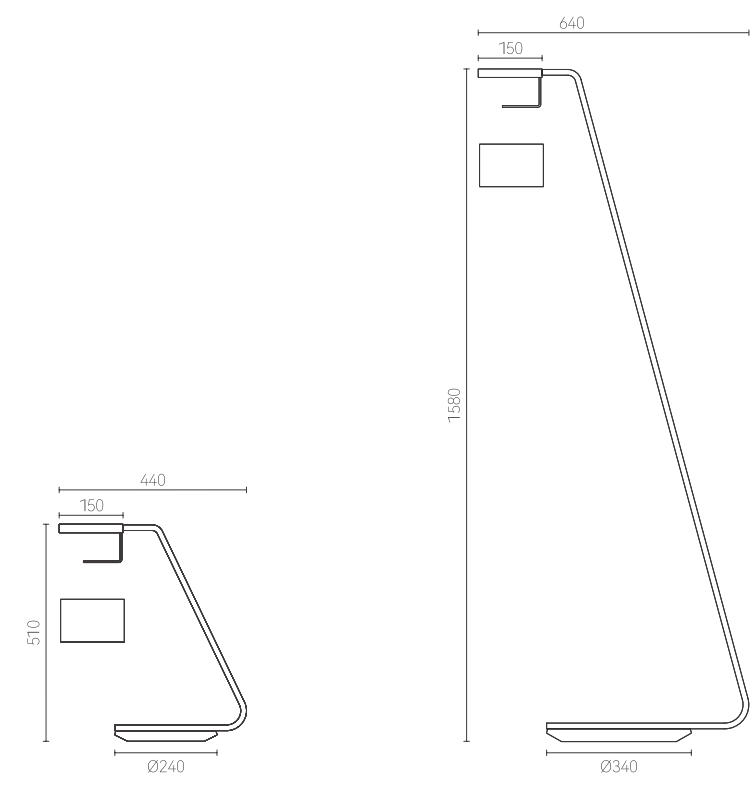

● Burnt copper ● Portoro ● Jazz white Material: Copper + Marble