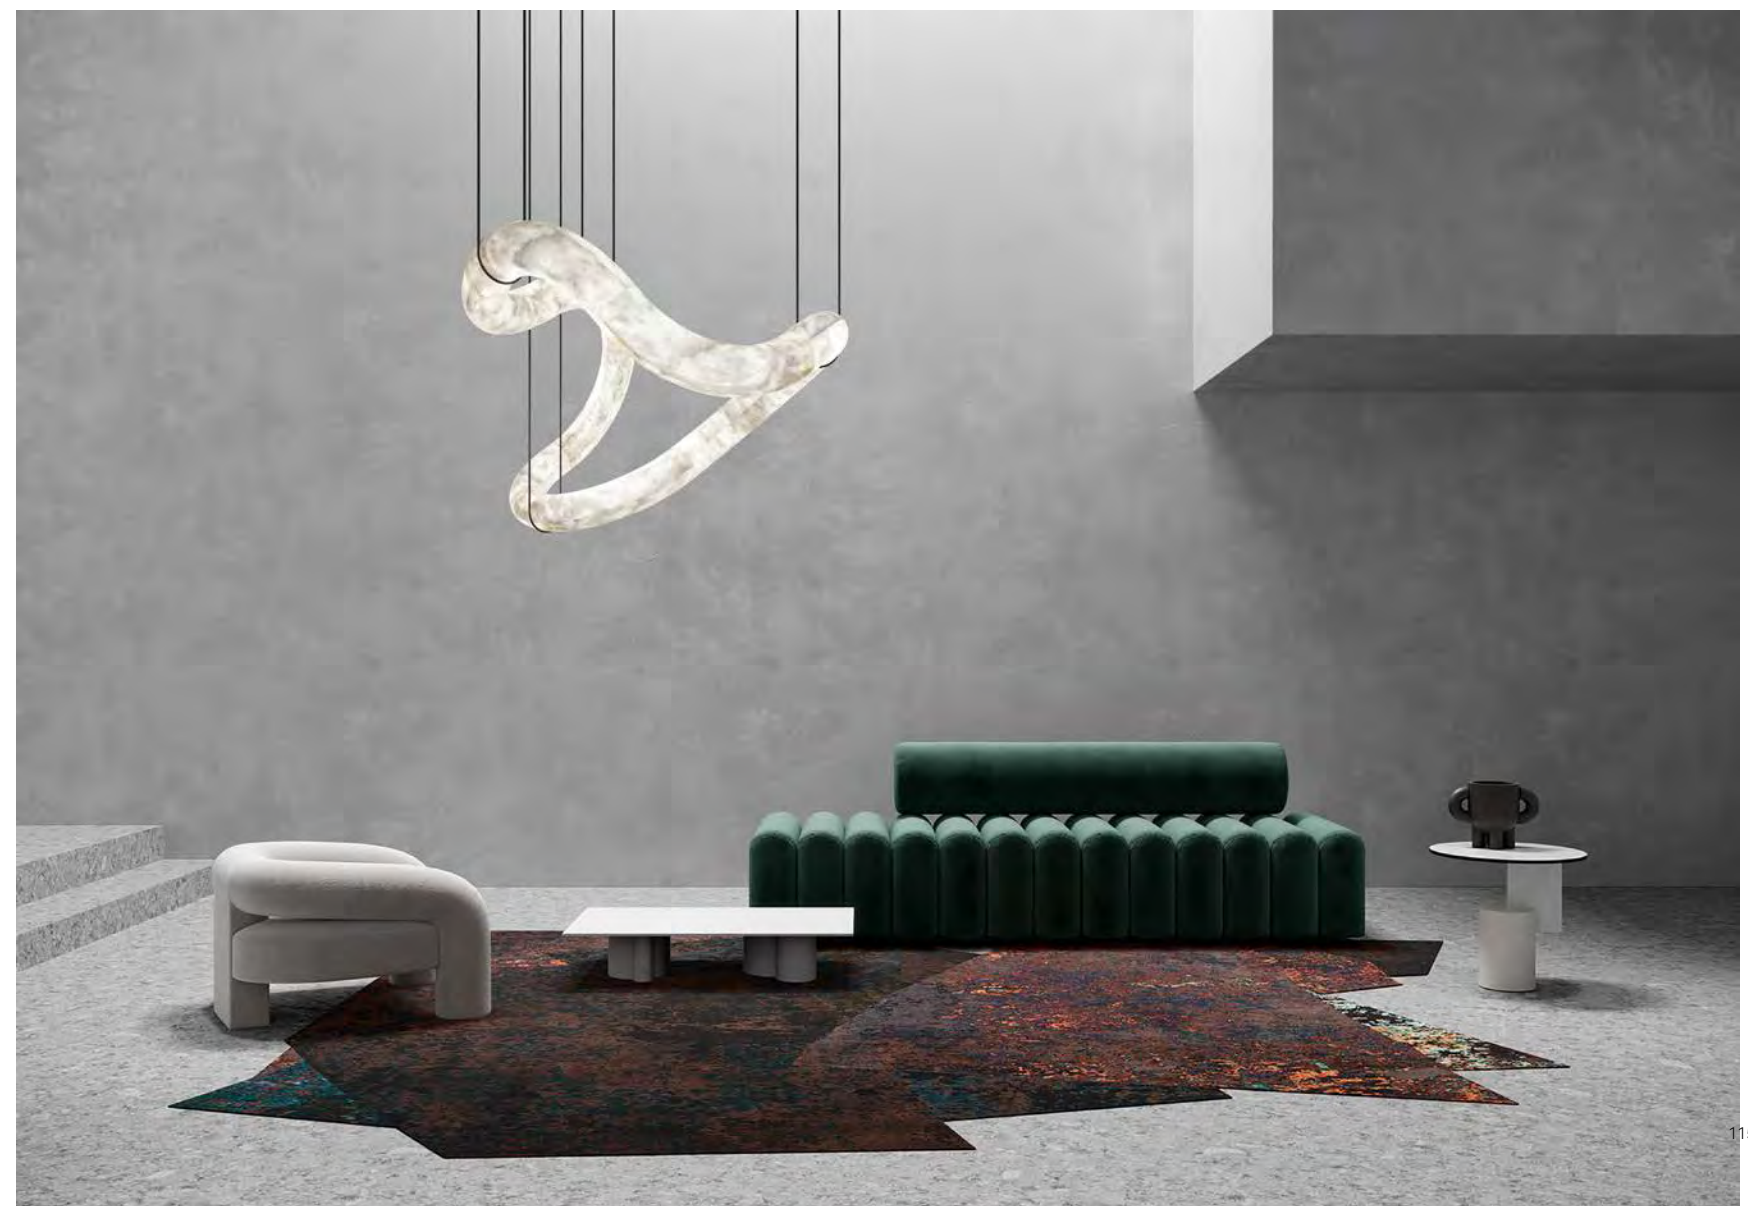

Size: L1410*W1050*H850mm
Colour: White 哑白
Material: Alabaster+brass+leather 云石+铜+皮革