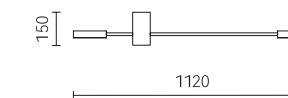

Ø800

Ø1200

Ø1350

Ø180

Ø180

● + ● Gold+White   ● Matt black

Material: Iron + aluminum + acrylic