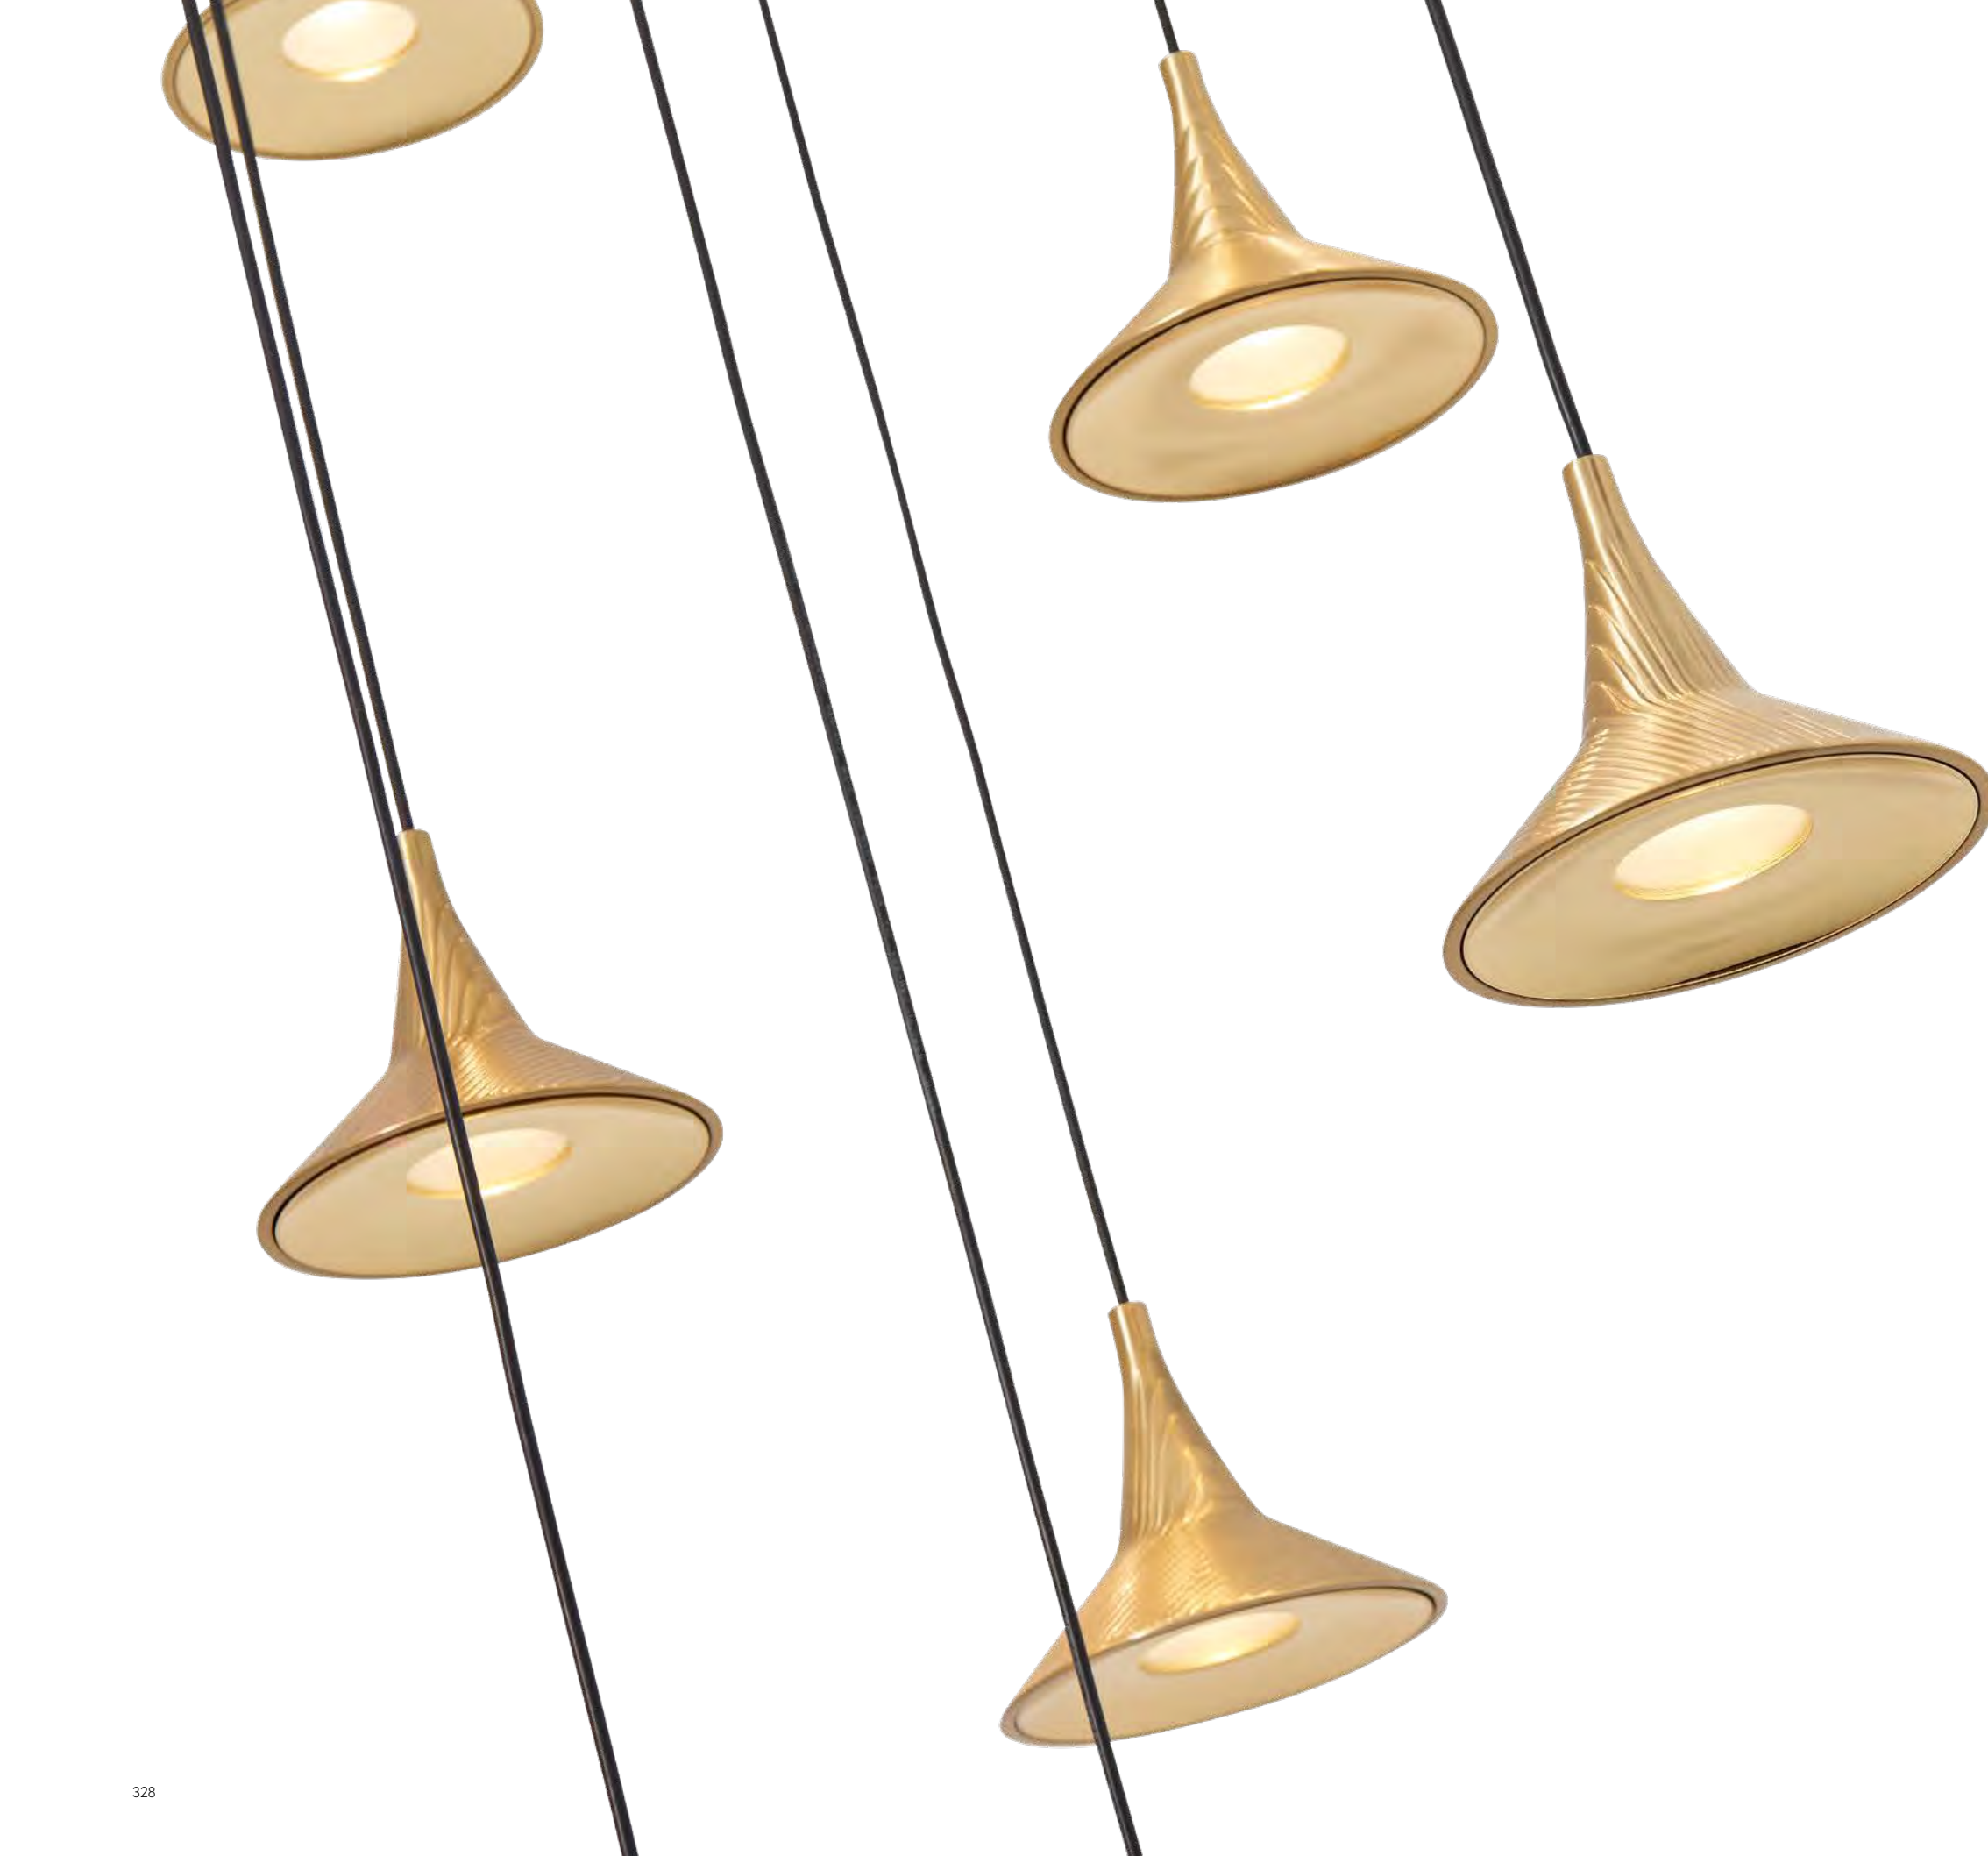

A leaf can cover Mount Tai, and the mountain becomes a cloud.

Through Far peak's works, we explore the relationship between perspective and object.

When the mountain is far away and the view is small, it feels like a cloud.