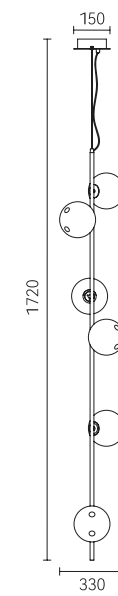

○ Clear light   ● Matt white   ● Colour   ● Walnut

Material: Iron + Glass