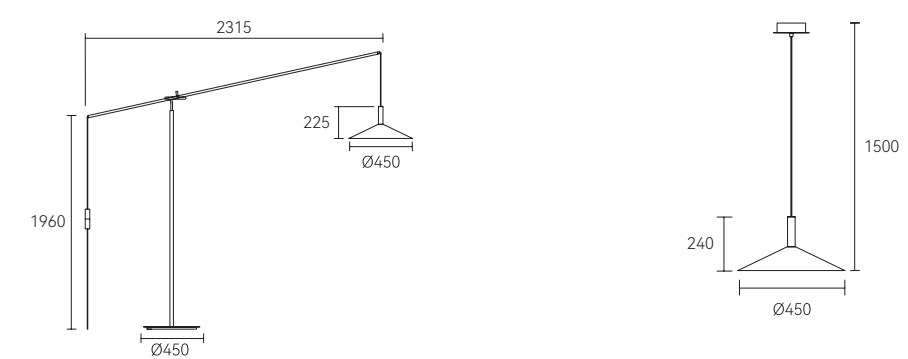

Hawaii's palm
remember every warm summer.

Between opening and closing, wonderful ideas
emerge.

Under the huge magic hat, the magic of light is hidden.

● Black

Material: Iron

● Gold

Material: Stainless steel+Crystal+Acrylic