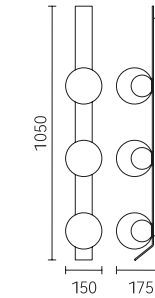

○ Clear light   ● Matt white   ● Colour   ● Walnut

Material: Iron + Glass