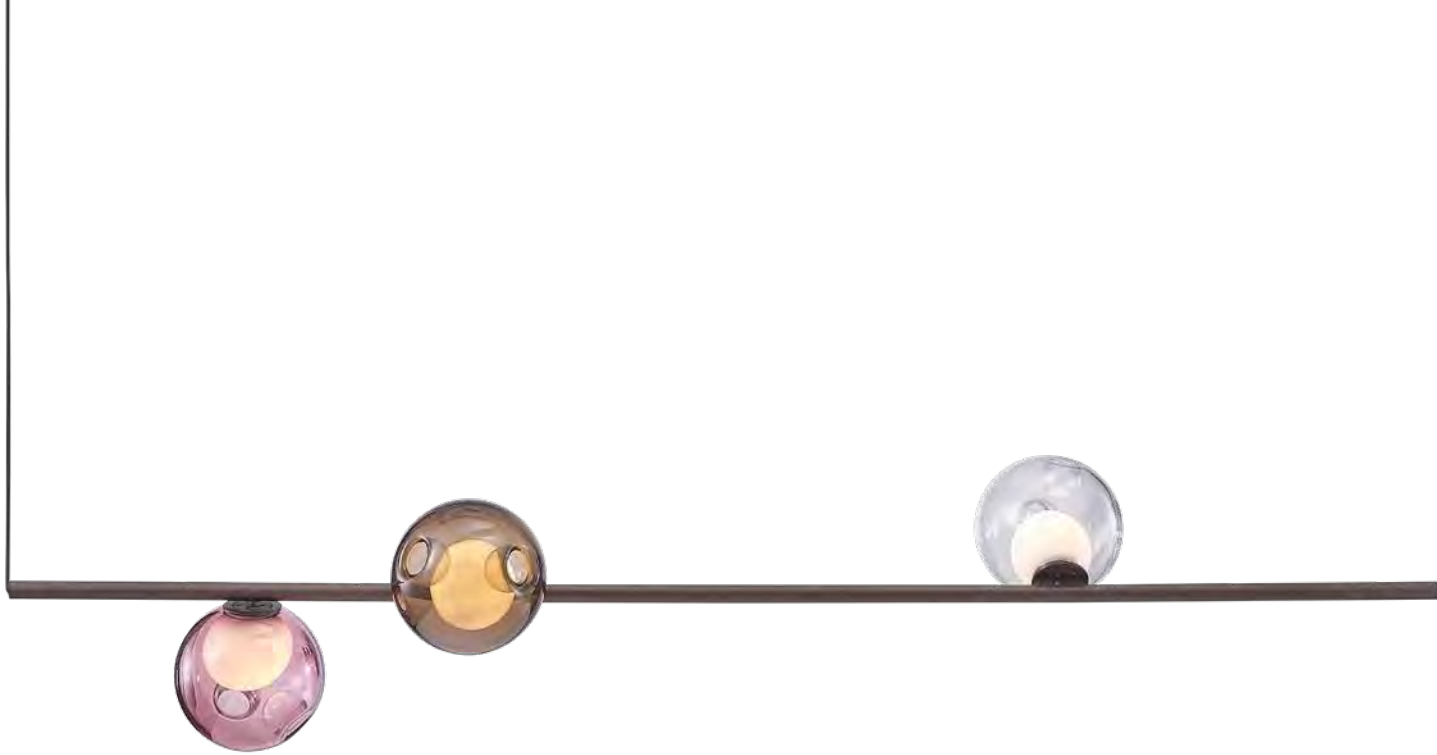

MORE
NOVELTY

○ Clear light ● Matt white ● Colour ● Walnut

Material: Iron + Glass

Light flows in space along the track,
It's like a naughty kid climbing a slide,
Sliding down into the refreshing
summer.

LIGHT FLOWS
IN SPACE ALONG
THE TRACK