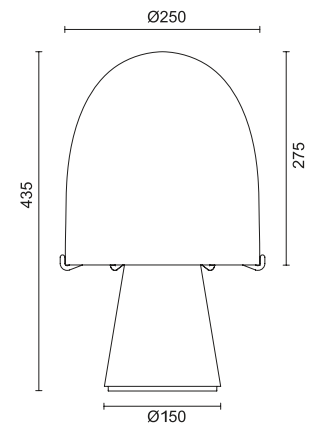

- ● Cognac + Emperador
- ● Smoky gray + Portoro
- ● Creamy + oak
- Cloud SiWen

Material: Marble, Glass, solid wood