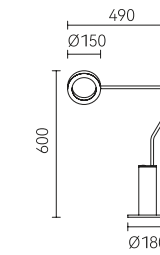

Ø800

Ø1200

Ø1350

Ø180

Ø180

● + ● Gold+White ● Matt black

Material: Iron + aluminum + acrylic

Get rid of all the haze,
Give life double sweetness with warm light.