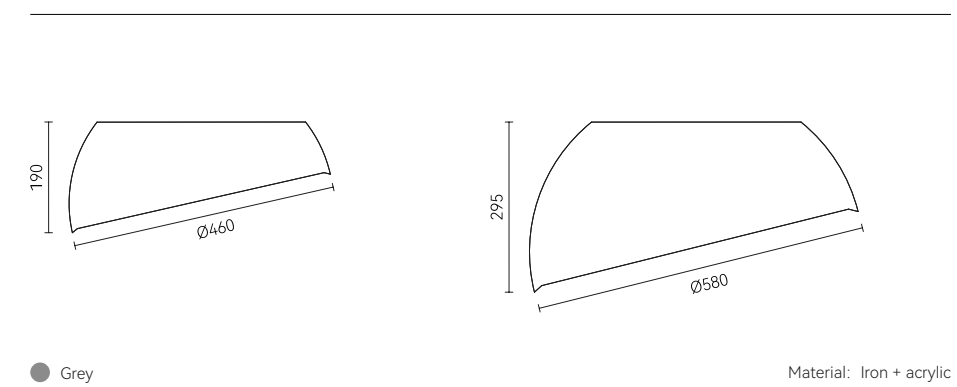

Eternal circle, dreamy and beautiful
Endless gyro rotation
Theme inspiration from inception

● Chrome

Material: Stainless steel+Acrylic

The angular life gives the space an outstanding personality.

● Pearl Black ●+ Sand Gold ● Sand Gold