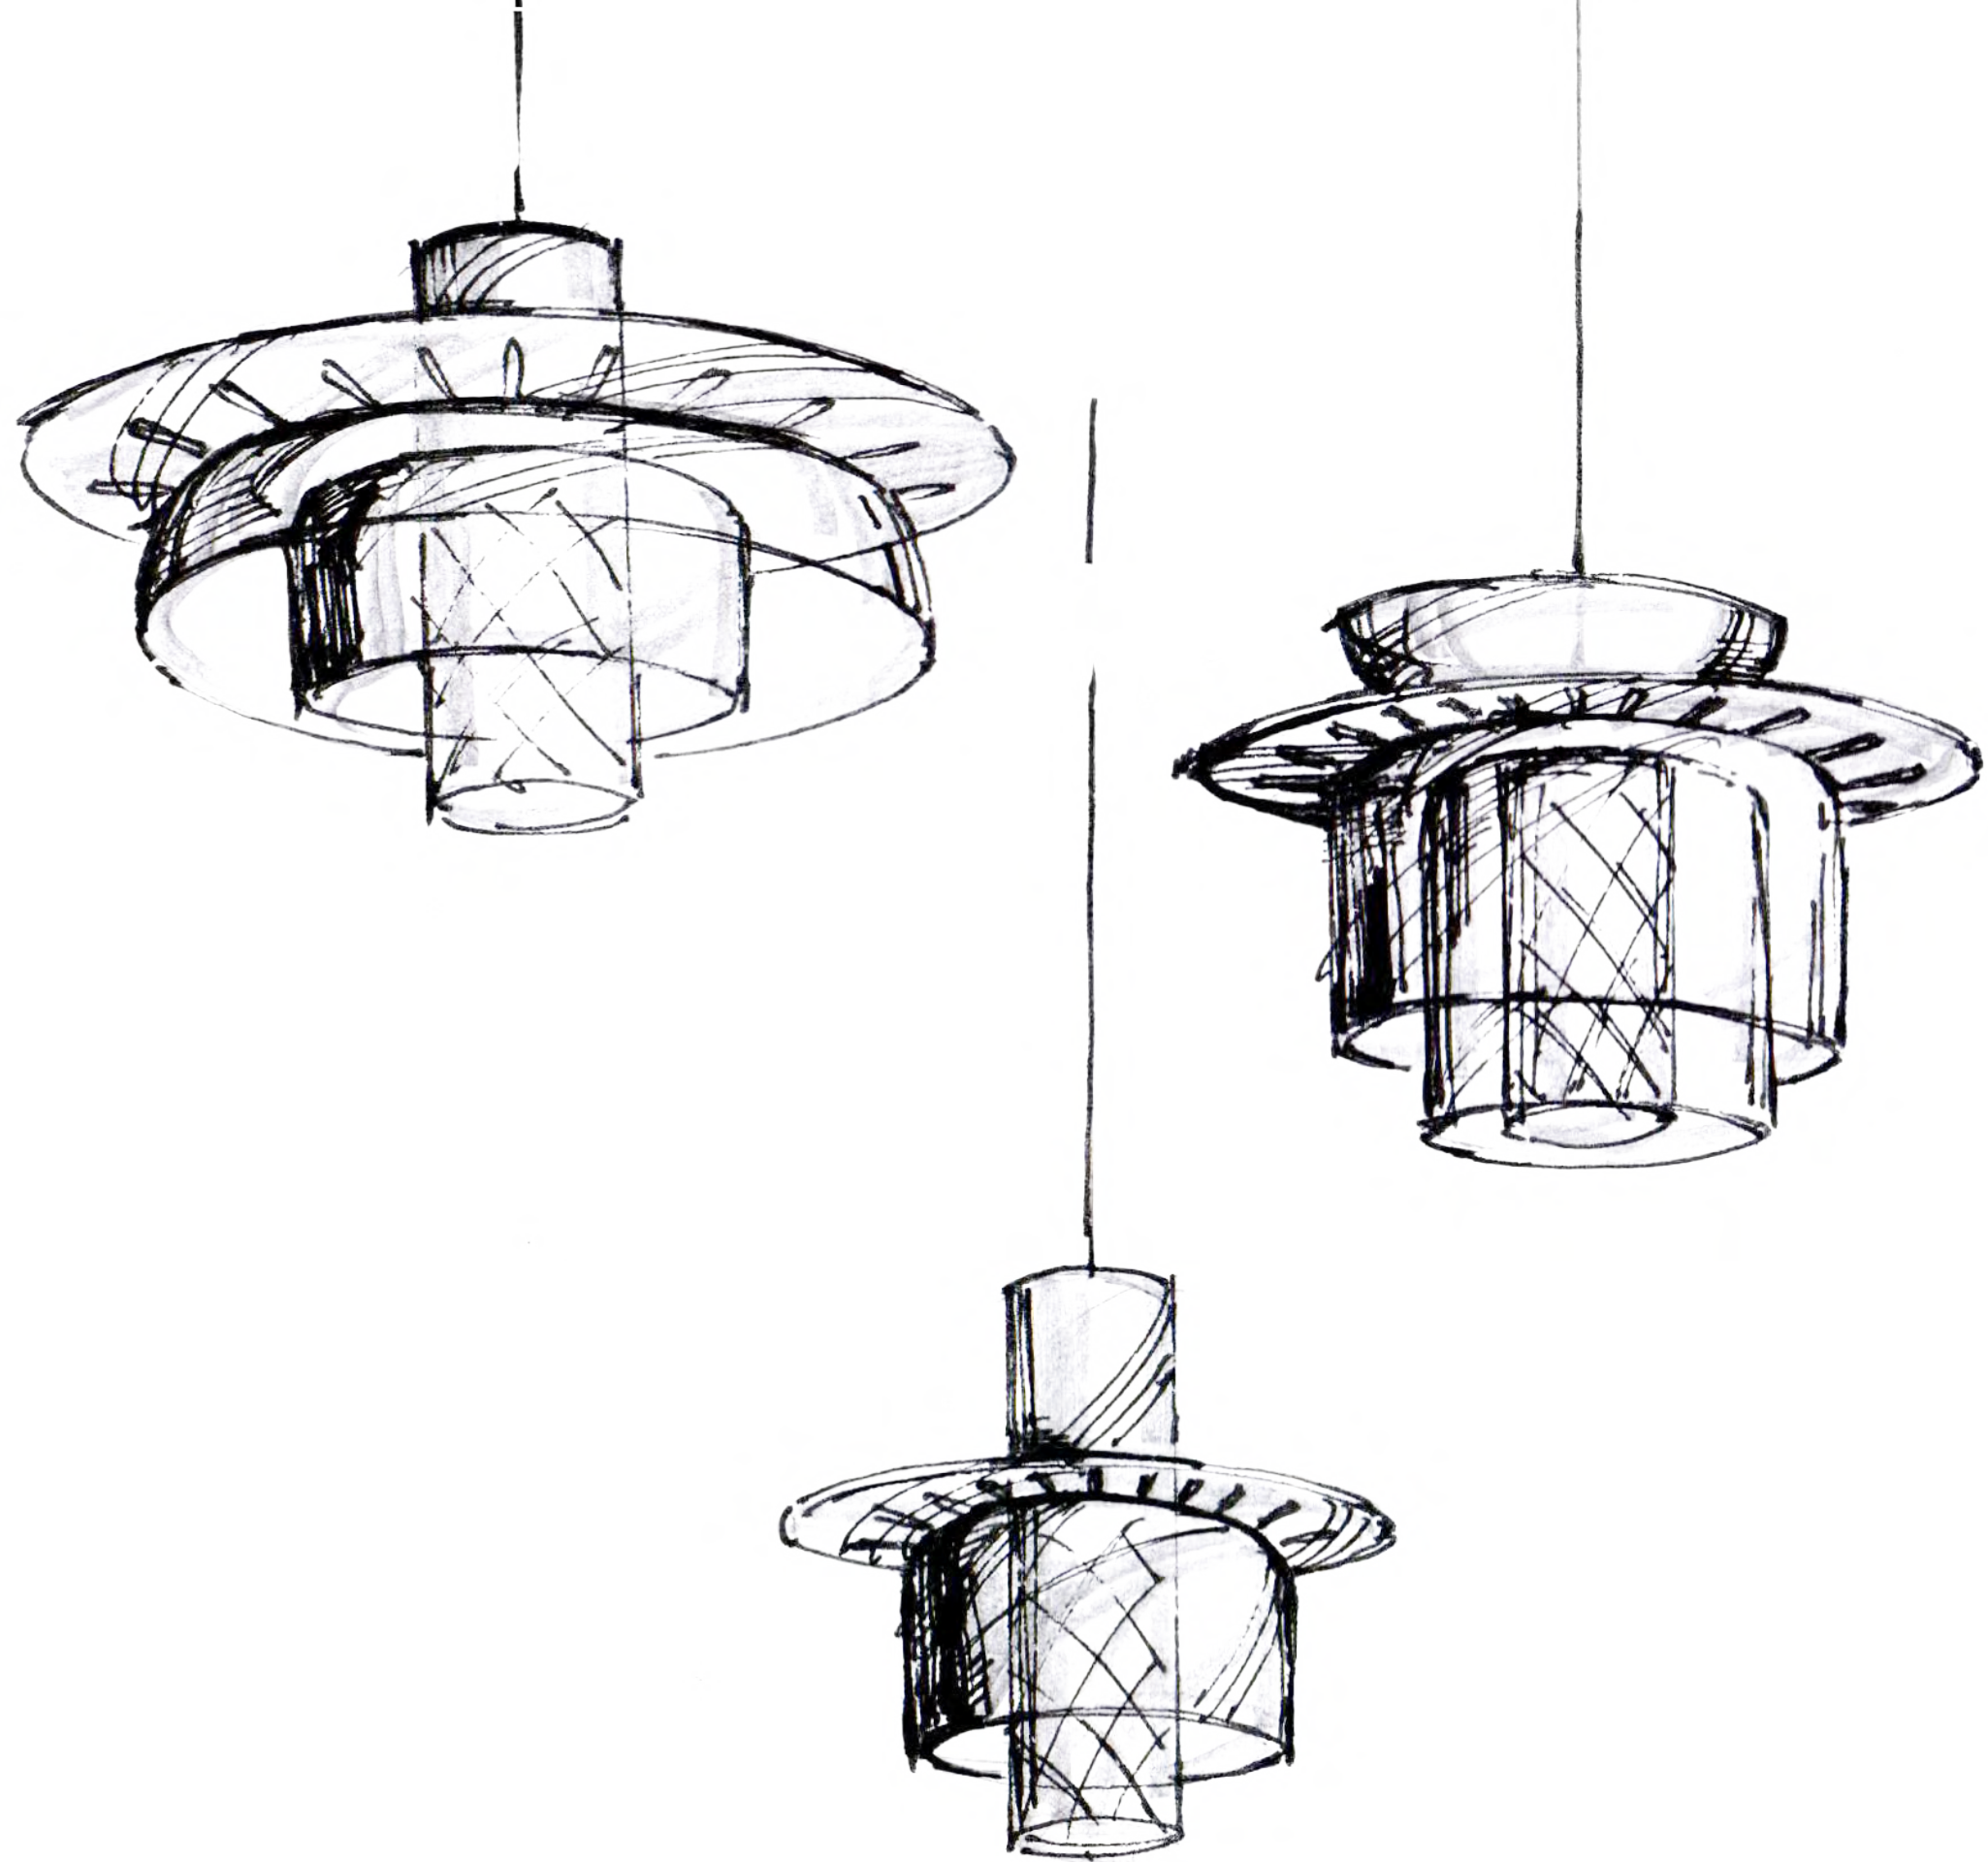

A lotus hanging upside down from the sky,
Wake up from sleep with light,
It's quiet all over the place.