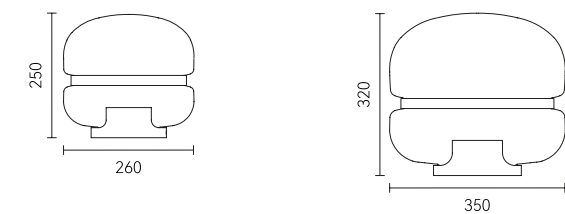

● Smoky ● Cognac ● Clear Material: Glass+Alabaster