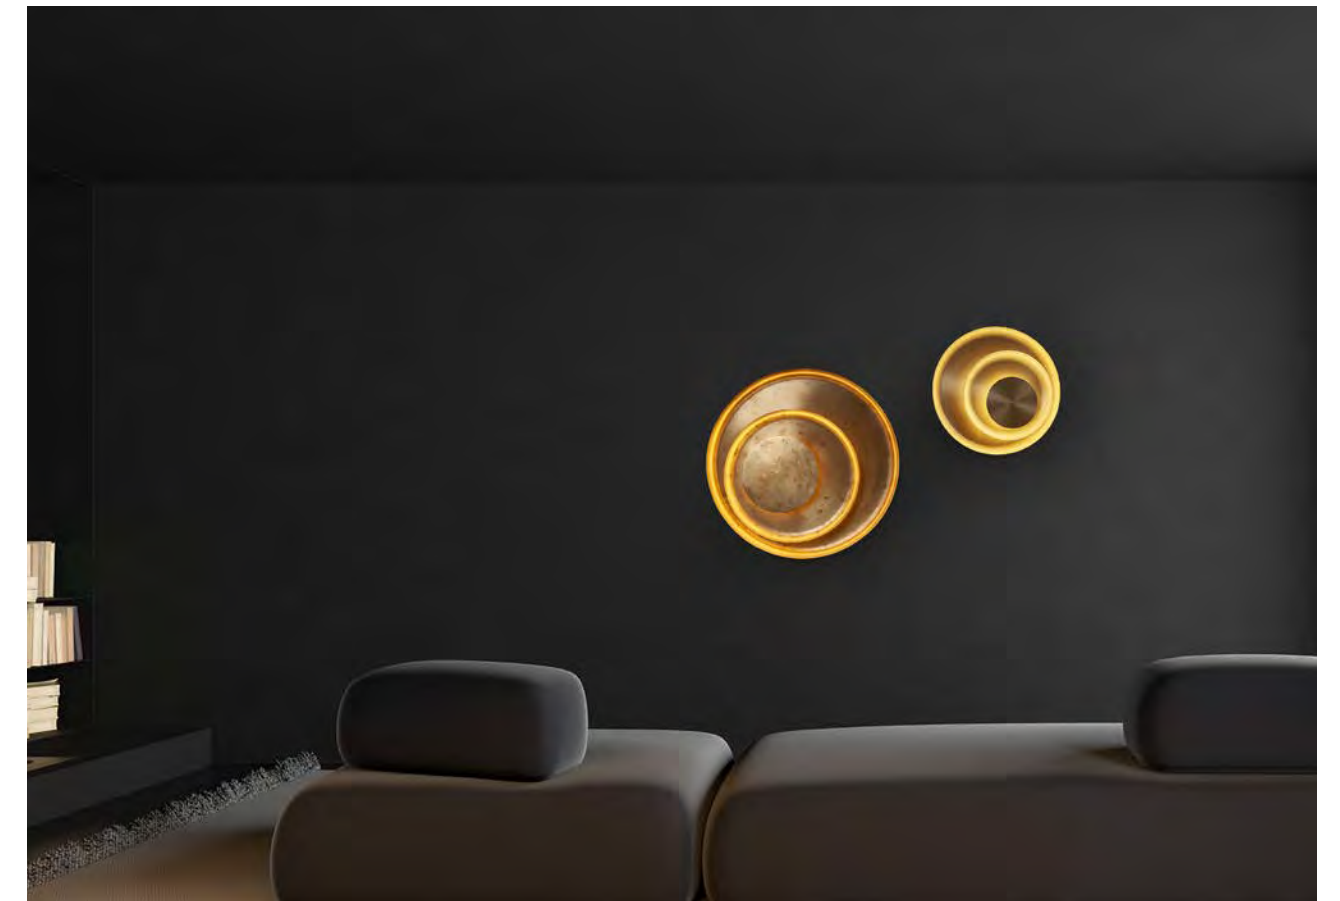

Material: Aluminum + Alabaster

● Copper ● Walnut

Material: Aluminium

The visual magic of the circle.
The whirlpool turns on the magic of light.

● White ● Copper ● Burnt copper

Material: Aluminum, Copper

DEVASTATINGLY
BEAUTIFUL