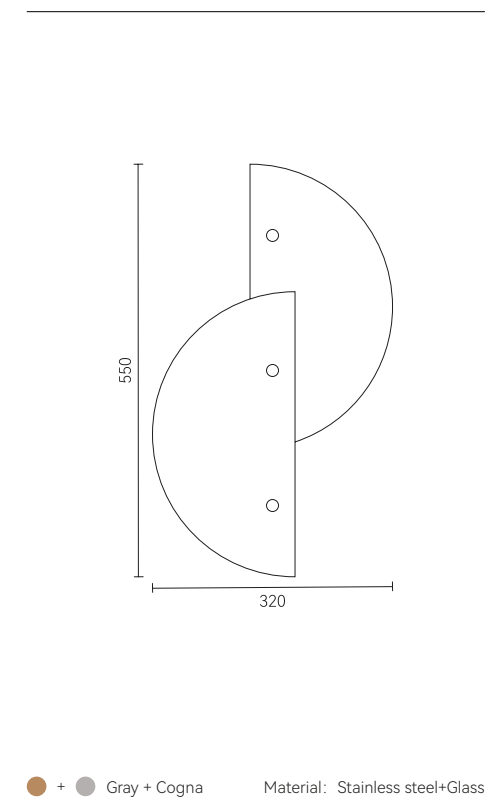

Hawaii's palm
remember every warm summer.

Between opening and closing, wonderful ideas
emerge.

Under the huge magic hat, the magic of light is hidden.

● Black

Material: Iron

● Gold

Material: Stainless steel+Crystal+Acrylic