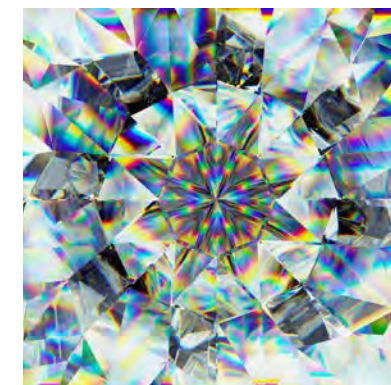

The curiosity of light leads us to be curious about the world.
The wrapping of cylindrical materials and the refraction of layers make each beam of light full of exploration.