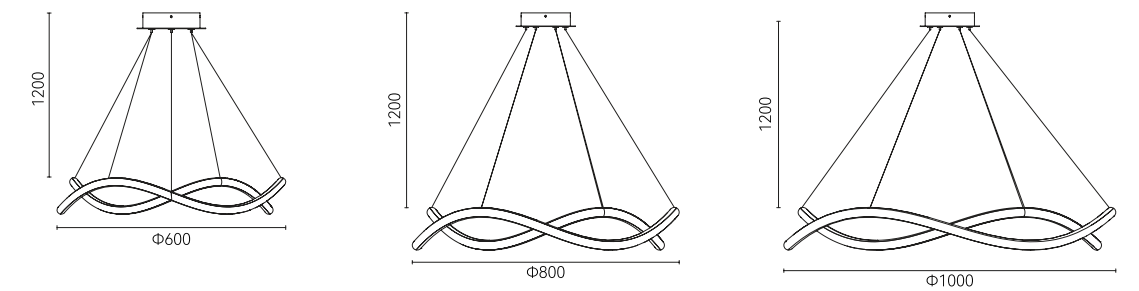

● Copper ● Walnut

Material: Aluminium