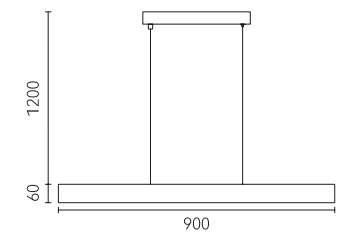

● Silver ● Gold ● Walnut brown

Material: Aluminum