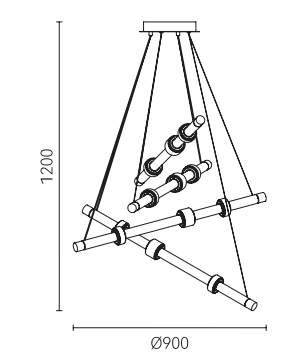

● Copper ● Walnut ● Matt white

Material: Aluminum + Alabaster