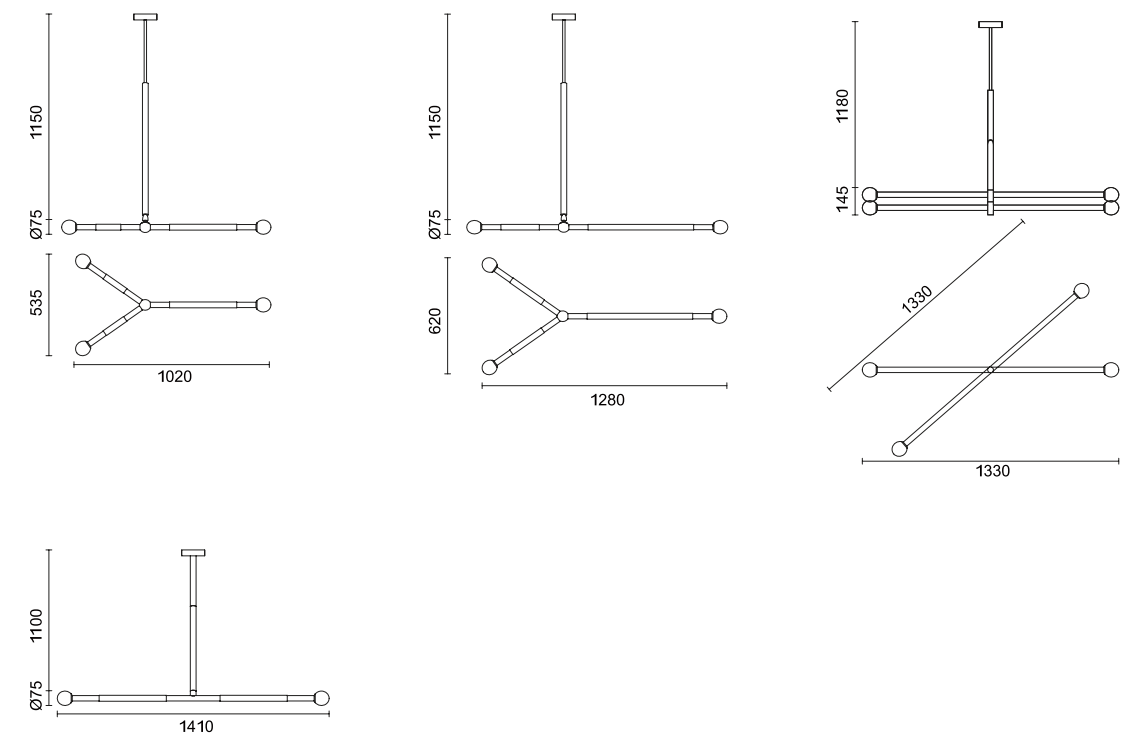

● Copper

Material: Copper + leather + glass