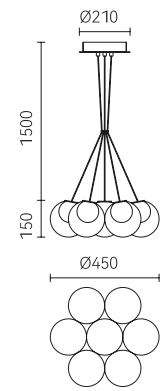

○ Clear light   ● Matt white   ● Colour   ● Walnut

Material: Iron + Glass