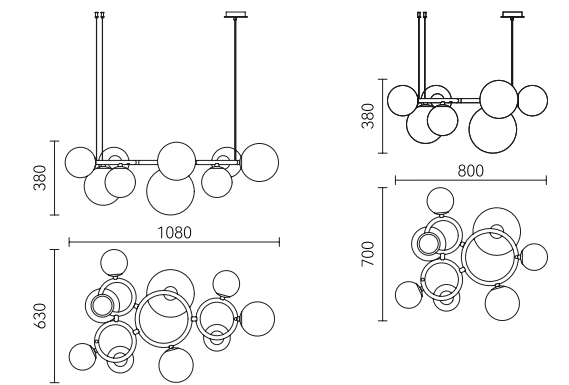

- ●+● Shiny Gold+White
- ●+● Black+Smoky
- ●+● Black+Cognac

Material: Copper+Glass