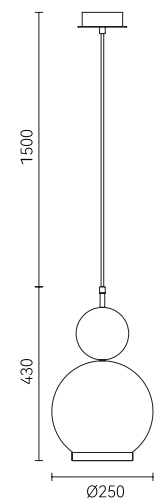

- ●+● Clear light +gold
- ●+● Cognac + gold
- ●+● Clear light +black
- ●+● Smoke grey + black

Material: Iron+Glass