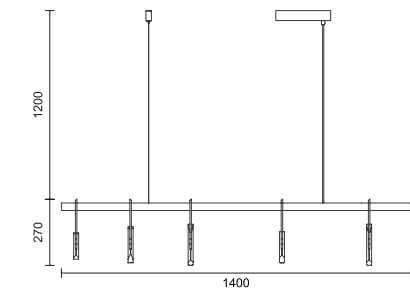

Hawaii's palm
remember every warm summer.

Between opening and closing, wonderful ideas
emerge.

Under the huge magic hat, the magic of light is hidden.

● Black

Material: Iron

● Gold

Material: Stainless steel+Crystal+Acrylic