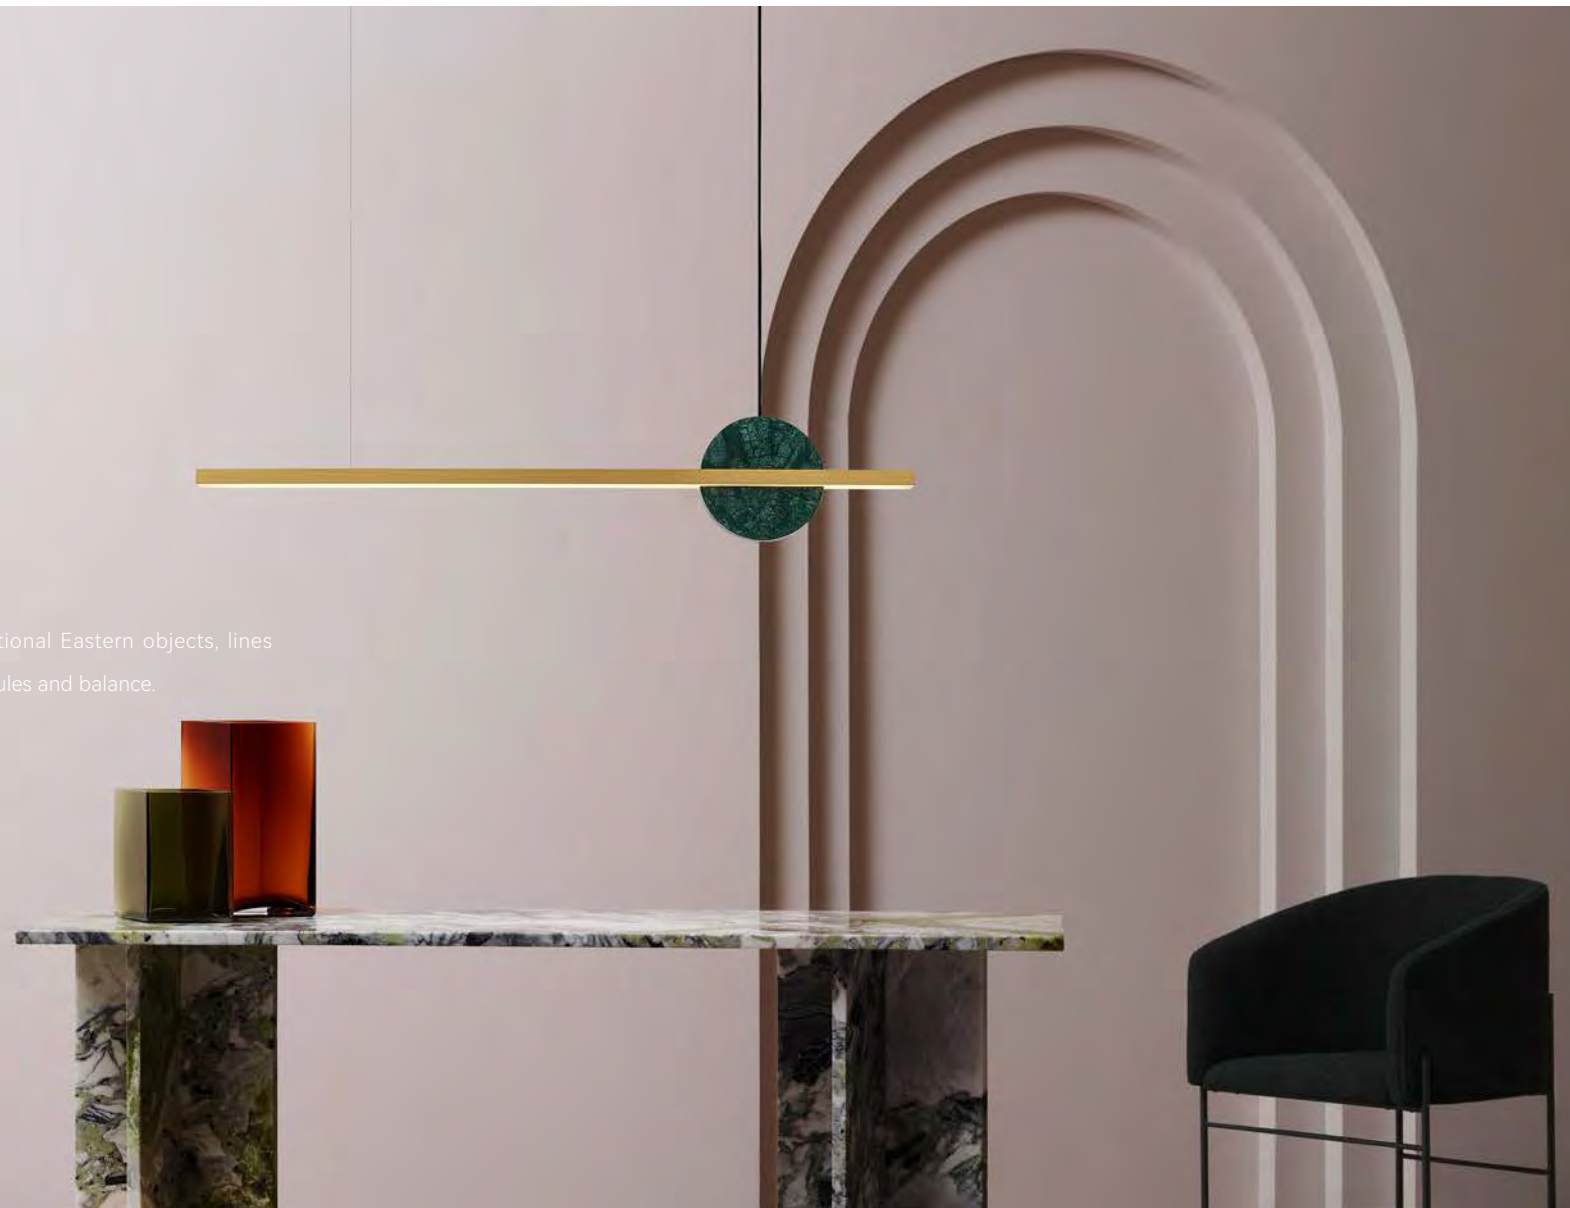

Hawaii's palm
remember every warm summer.

Between opening and closing, wonderful ideas
emerge.

Under the huge magic hat, the magic of light is hidden.

● Black

Material: Iron

● Gold

Material: Stainless steel+Crystal+Acrylic

Inspired by the lanterns of Edo Hotel, we express them in a cutting and modern form.

● Marble

Material: Alabaster

Inspired by traditional Eastern objects, lines and circles build rules and balance.

● Copper
Material: Copper + Acrylic