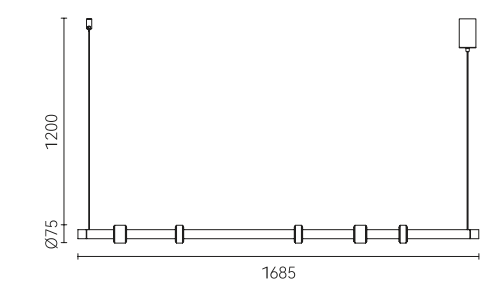

● Copper ● Walnut ● Matt white

Material: Aluminum + Alabaster