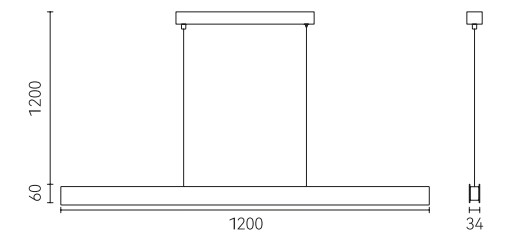

● Silver ● Gold ● Walnut brown

Material: Aluminum