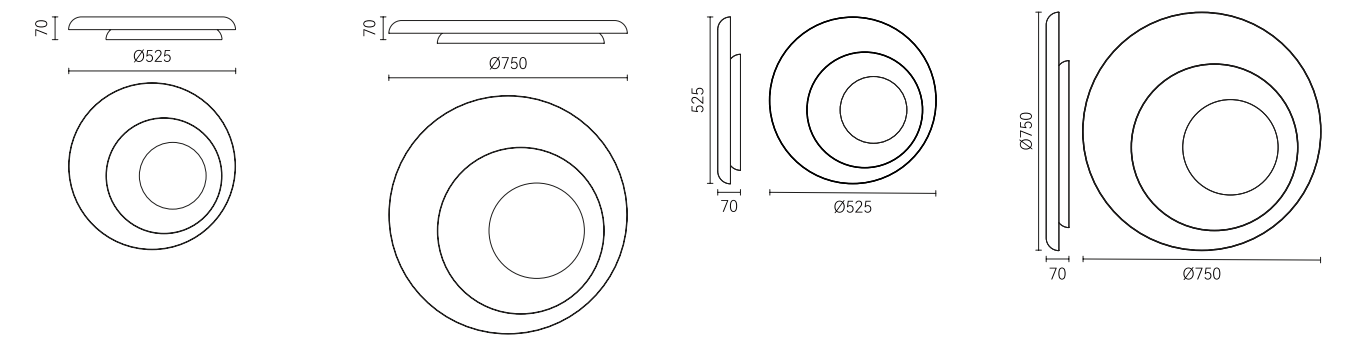

● White ● Copper ● Burnt copper

Material: Aluminum, Copper