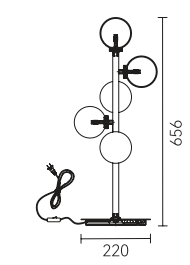

CONDENSED
INTO LIGHT.

●+● Gold+Alabaster

Material: Glass+Alabaster+Iron

Pure dream, pure color and pure glass.
The light thoughts like cicada wings and the
surging thoughts like dew.

● White Material: Glass+Iron