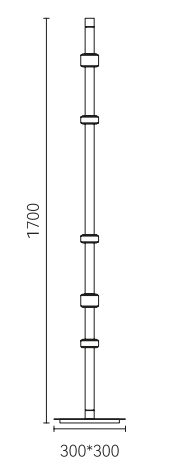

● Copper ● Walnut ● Matt white

Material: Aluminum + Alabaster