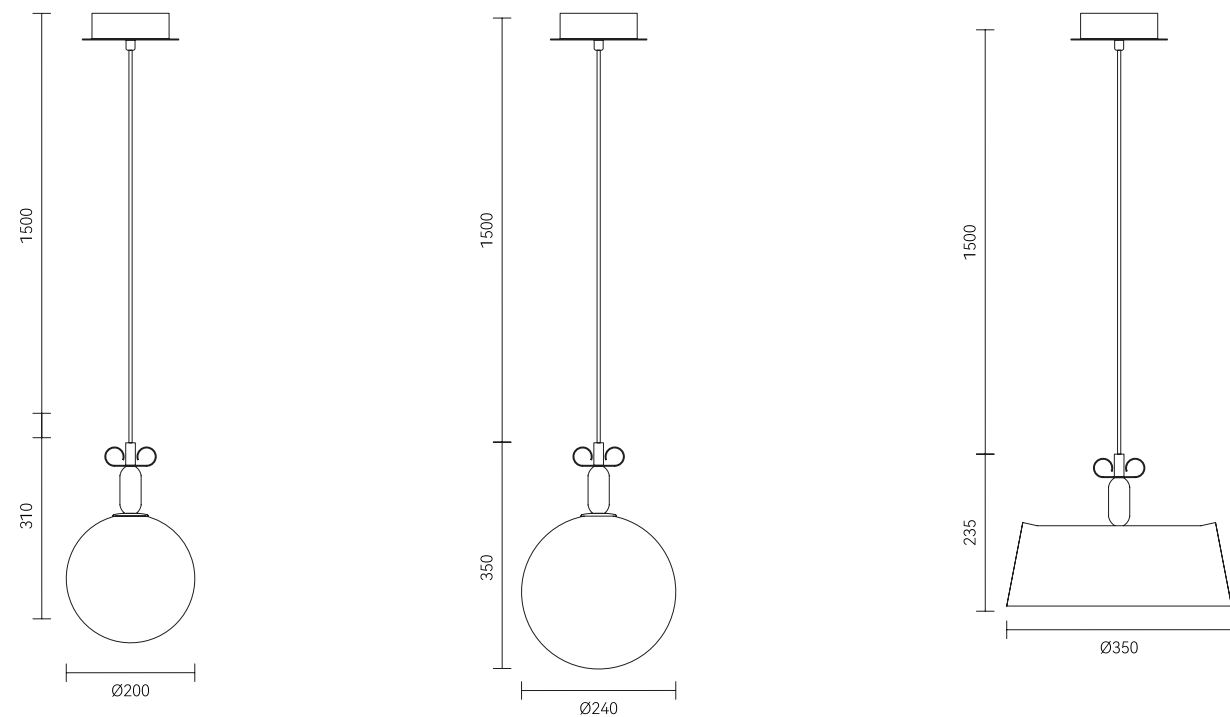

● yellow
● Bright black
● Cloud SiWen
● Purple Rhododendron
● Pink
● Matt white
● Portoro
Material: Aluminum + glass