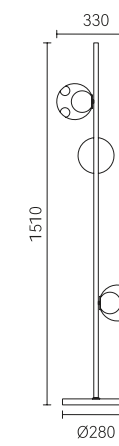

○ Clear light   ● Matt white   ● Colour   ● Walnut

Material: Iron + Glass