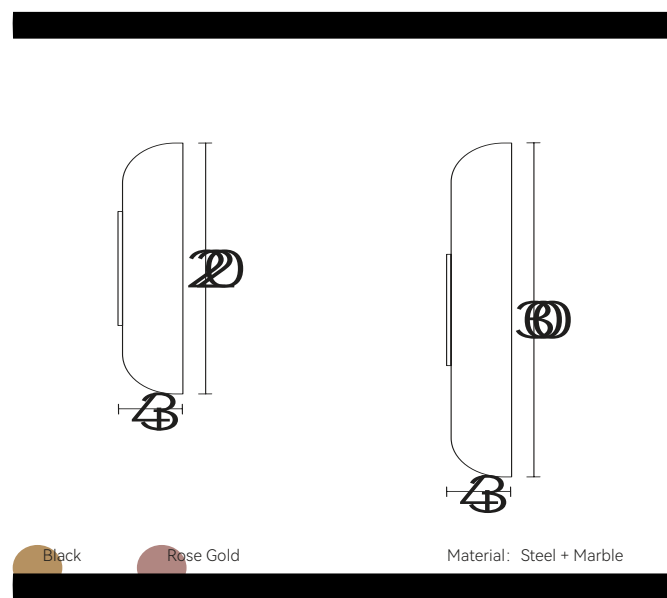

● + ● Black + Gold

Material: Copper + aluminum

● Gold Material: Steel + glass

Flying saucers sailing in space, leading to beauty and art.

Turn the freehand brushwork of Oriental ink painting into the comfort of life.