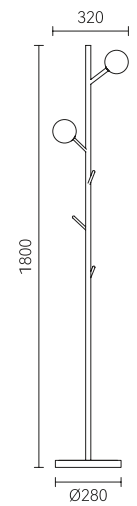

● Matt black

Material: Aluminum + glass