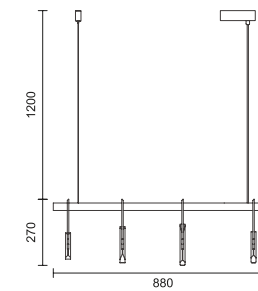

Hawaii's palm
remember every warm summer.

Between opening and closing, wonderful ideas
emerge.

Under the huge magic hat, the magic of light is hidden.

● Black

Material: Iron

● Gold

Material: Stainless steel+Crystal+Acrylic