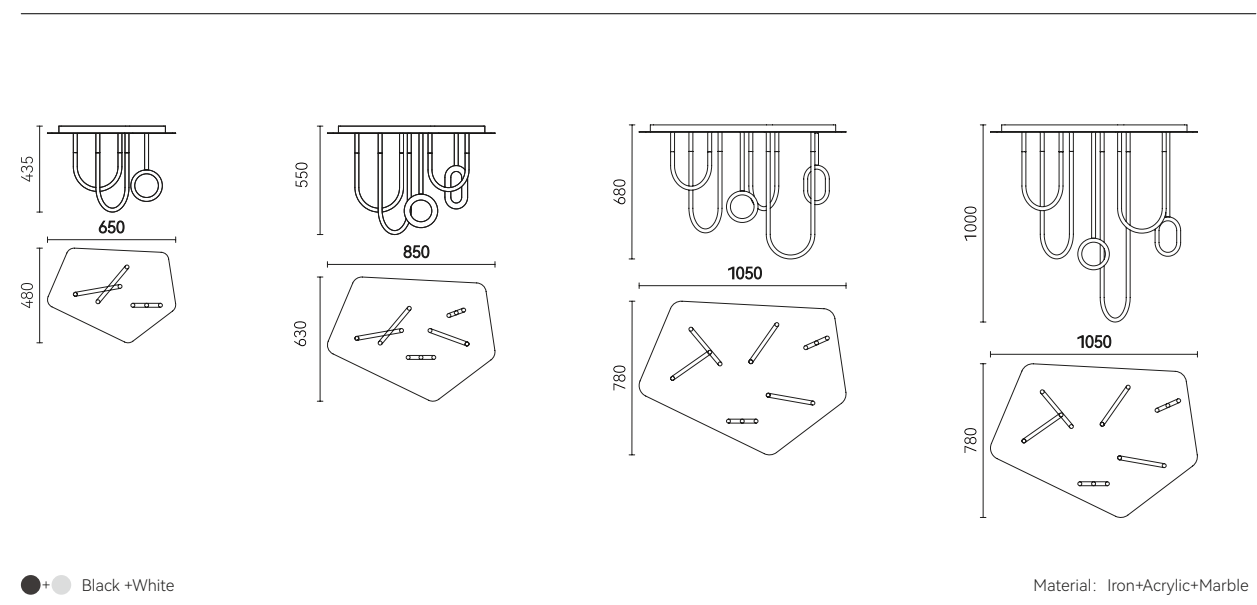

Material: Aluminum + Alabaster

● Copper ● Walnut

Material: Aluminium

The visual magic of the circle.
The whirlpool turns on the magic of light.

● White ● Copper ● Burnt copper

Material: Aluminum, Copper

DEVASTATINGLY
BEAUTIFUL