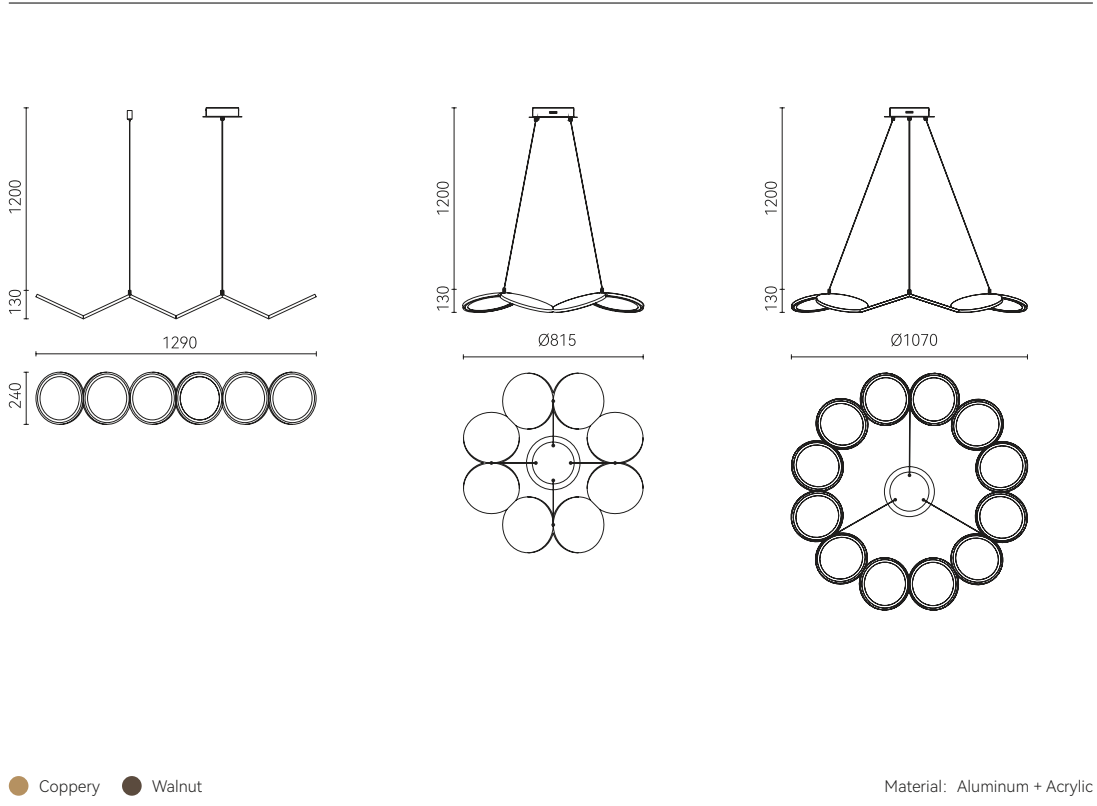

Material: Aluminum + Alabaster

● Copper ● Walnut

Material: Aluminium

The visual magic of the circle.
The whirlpool turns on the magic of light.

● White ● Copper ● Burnt copper

Material: Aluminum, Copper

DEVASTATINGLY
BEAUTIFUL