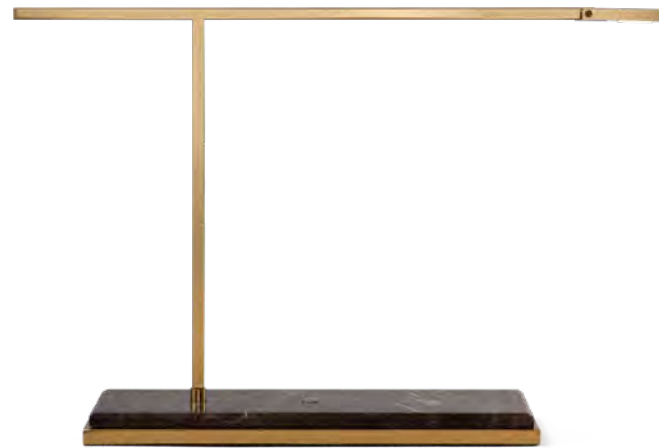

Minimal design
both functional and beautiful