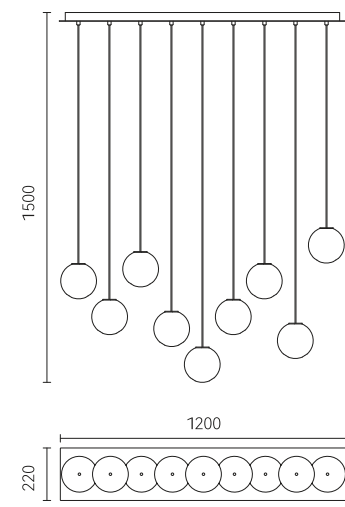

○ Clear light   ● Matt white   ● Colour   ● Walnut

Material: Iron + Glass