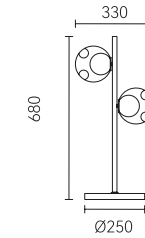

○ Clear light   ● Matt white   ● Colour   ● Walnut

Material: Iron + Glass