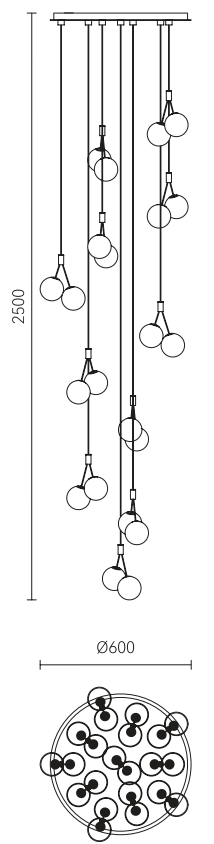

● Matt black

Material: Aluminum + glass