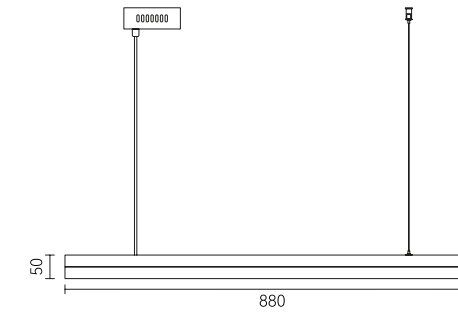

● Gold+Green ● Black Marquina

Material: Copper + Natural marble

Rational line design brings order to space and life.