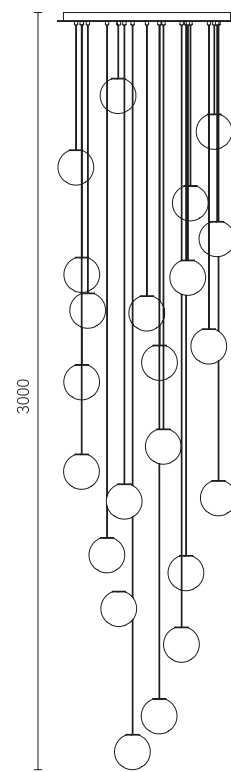

○ Clear light   ● Matt white   ● Colour   ● Walnut

Material: Iron + Glass