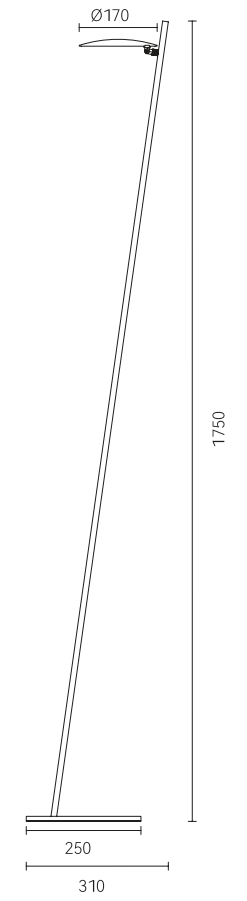

● Copper

Material: Copper + leather + glass

Lowered the peaked cap
Gentleman walking in the night

●+● Matt white + Space gold ●+● Space gold +Matt black

Material: Aluminum+Iron

Time flies

A series of annual rings accumulate the perception of life