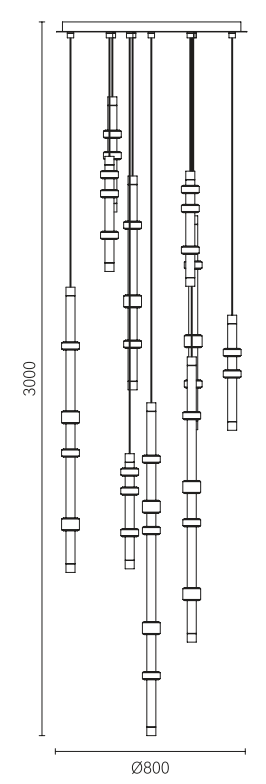

● Copper ● Walnut ● Matt white

Material: Aluminum + Alabaster