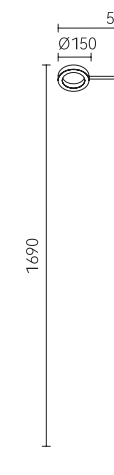

Ø800

Ø1200

Ø1350

Ø180

Ø180

● + ● Gold+White   ● Matt black

Material: Iron + aluminum + acrylic