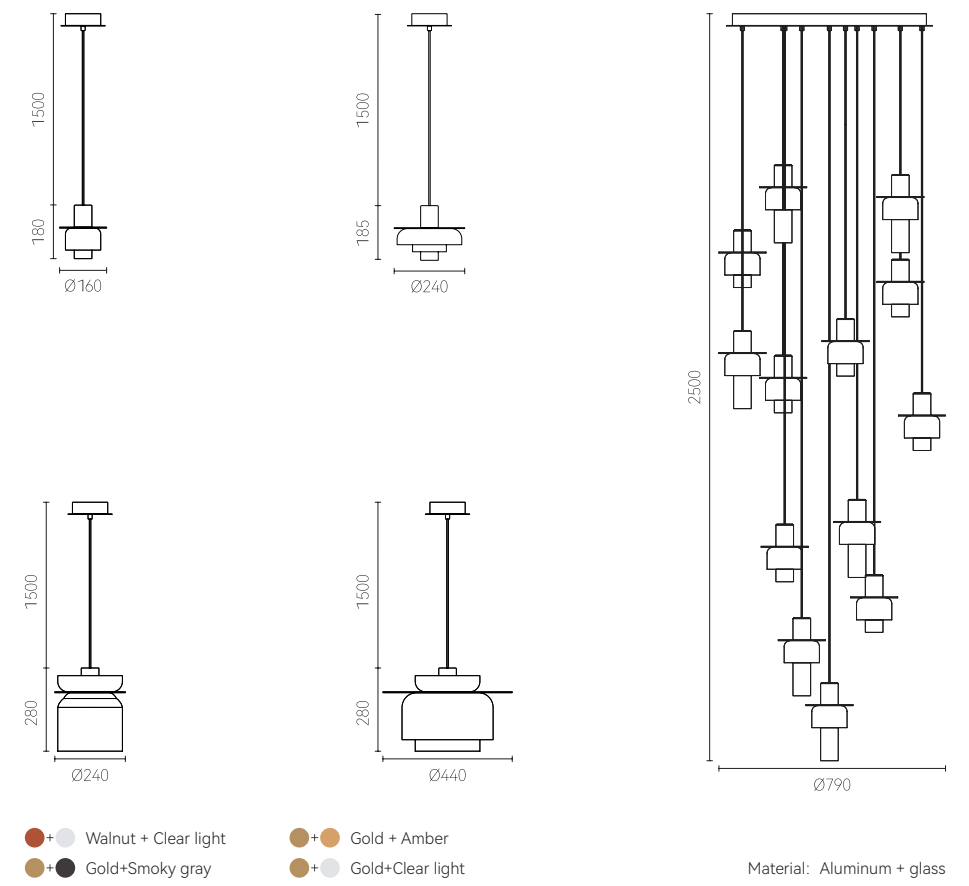

● Matt gold ● Matt black ● Matt white Material: Aluminium

A lotus hanging upside down from the sky,
Wake up from sleep with light,
It's quiet all over the place.

WAKE UP
FROM SLEEP WITH
LIGHT

WATER LILIES