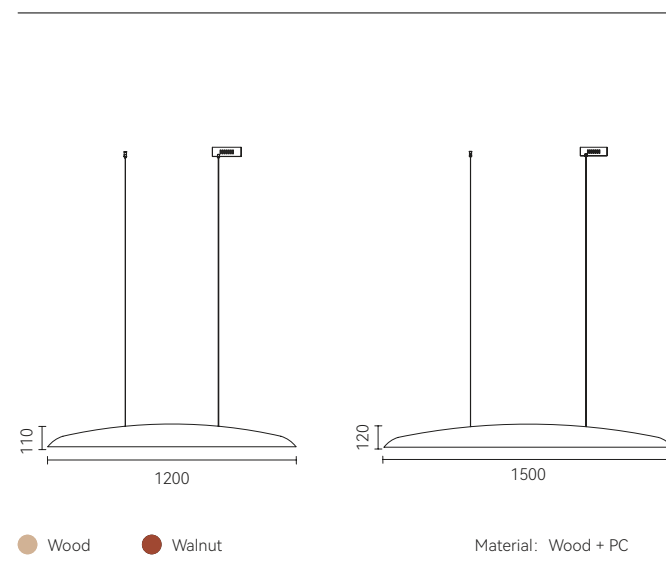

Hawaii's palm
remember every warm summer.

Between opening and closing, wonderful ideas
emerge.

Under the huge magic hat, the magic of light is hidden.

● Black

Material: Iron

● Gold

Material: Stainless steel+Crystal+Acrylic