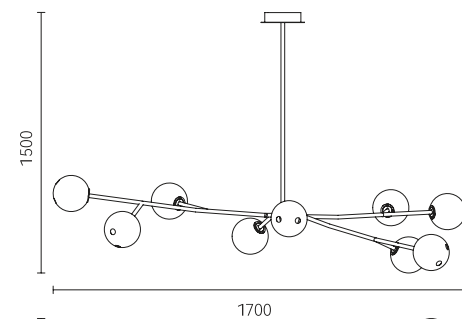

○ Clear light   ● Matt white   ● Colour   ● Walnut

Material: Iron + Glass