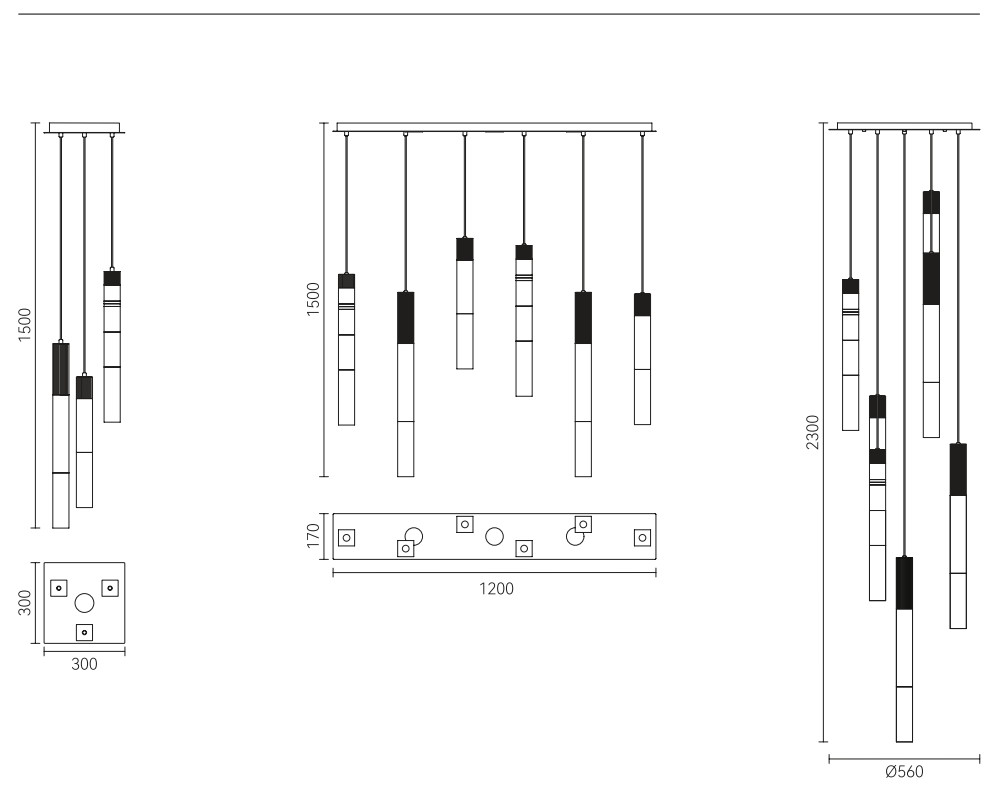

New makeup at home
Classic lipstick box design
home life is radiant.

● Peal black ● Glod

Material: Aluminium+Marble+Crystal