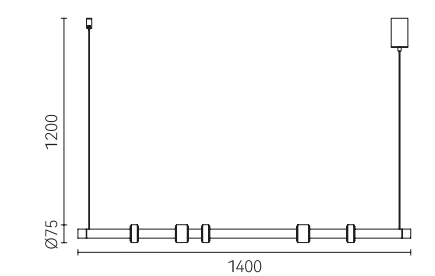

● Copper ● Walnut ● Matt white

Material: Aluminum + Alabaster