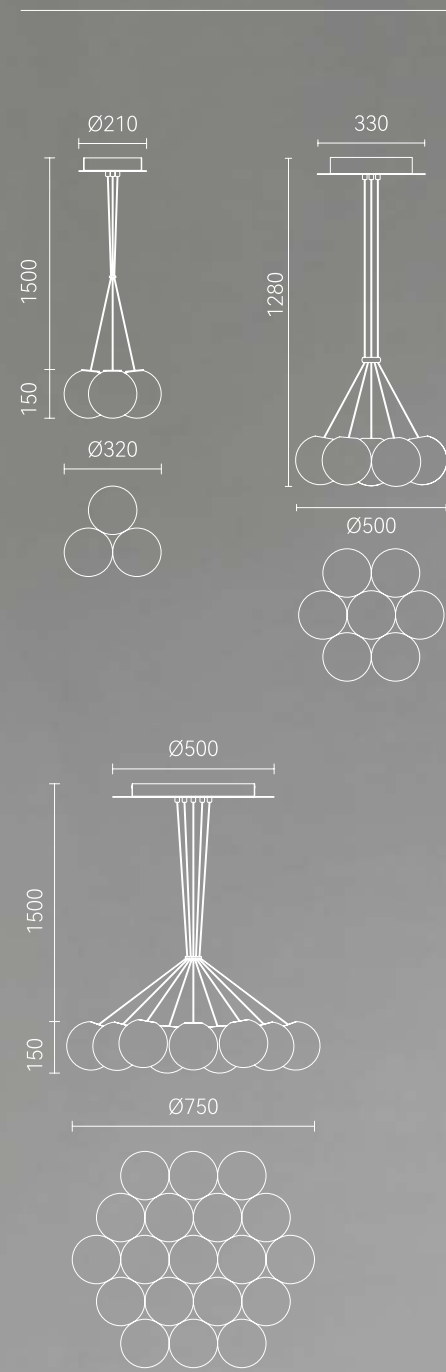

CONDENSED
INTO LIGHT.

●+● Gold+Alabaster

Material: Glass+Alabaster+Iron

Pure dream, pure color and pure glass.
The light thoughts like cicada wings and the
surging thoughts like dew.

● White Material: Glass+Iron