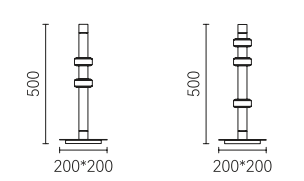

● Copper ● Walnut ● Matt white

Material: Aluminum + Alabaster