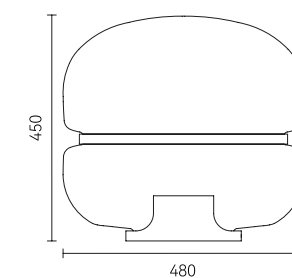

● Smoky ● Cognac ● Clear Material: Glass+Alabaster