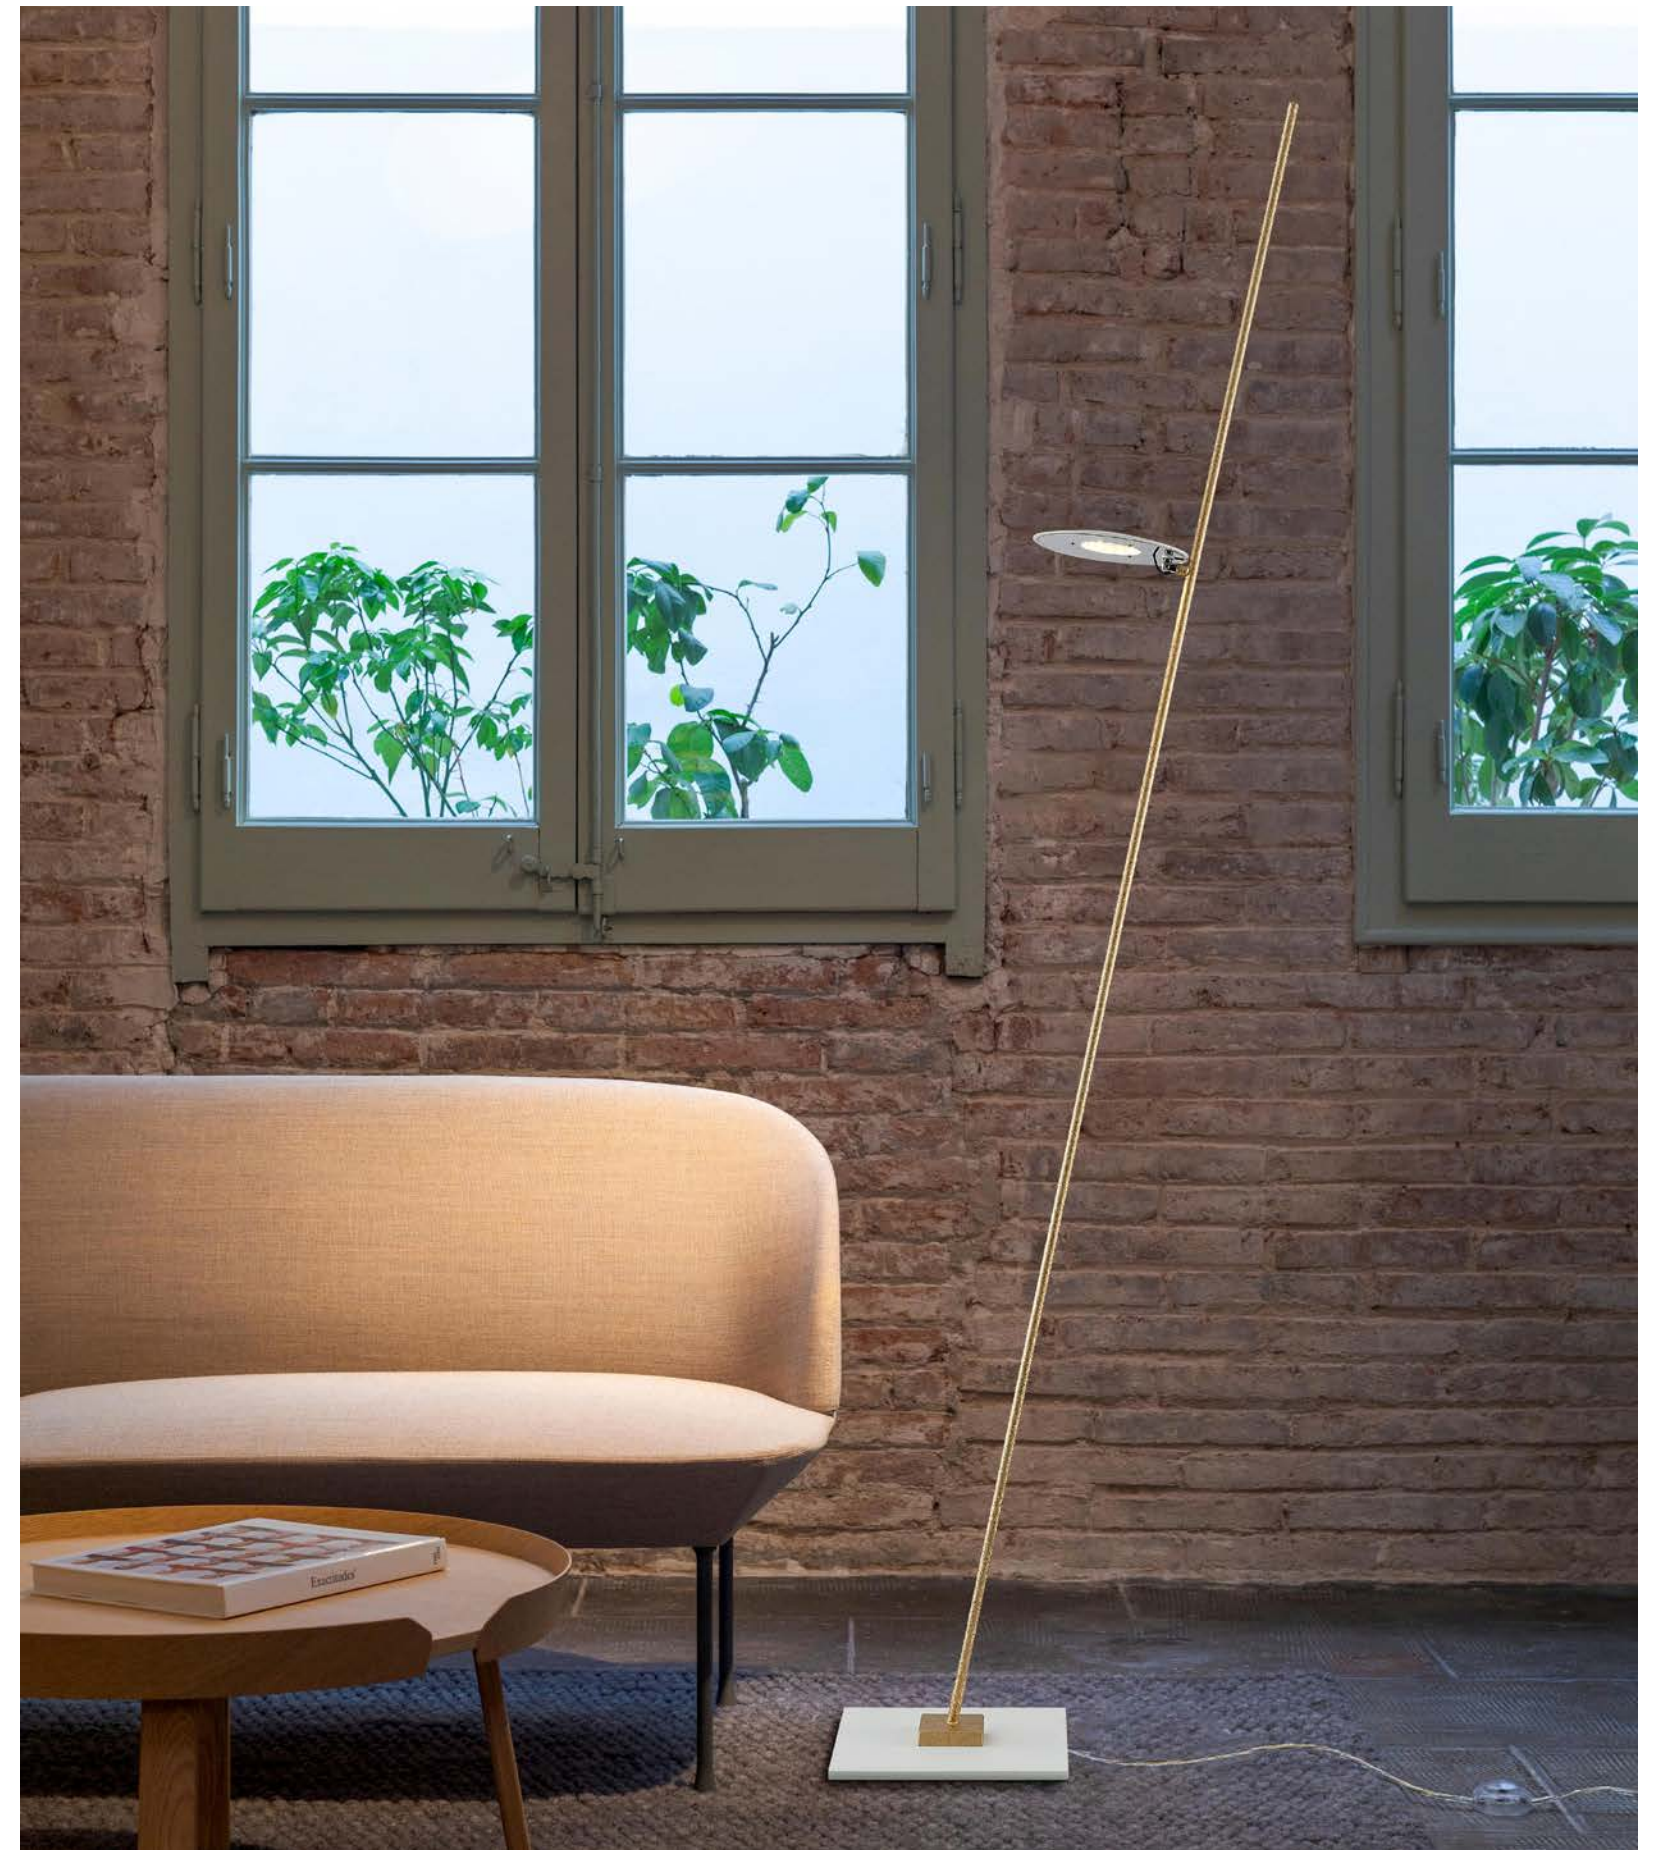

● Copper

Material: Copper + leather + glass

Lowered the peaked cap
Gentleman walking in the night

●+● Matt white + Space gold ●+● Space gold +Matt black

Material: Aluminum+Iron

Time flies

A series of annual rings accumulate the perception of life