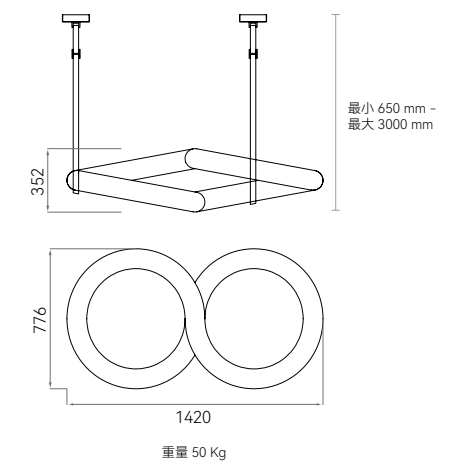

Size: L1420*W780*H350mm
 Colour: White 哑白
 Material: Alabaster+brass+leather 云石 + 铜 + 皮革

Inspired by the Möbius strip, the series seduces with its improvised and poetic form. It draws its strength from its protean appearance and its asymmetrical design. Depending on the angle from which one contemplates this luminaire, a new random configuration appears subject to all interpretations, a true optical illusion. On the eye, a multitude of sculptural works are created, all different from each other, ad infinitum. Without top or bottom, "it moves in space in a very fluid rhythm totally weightless."