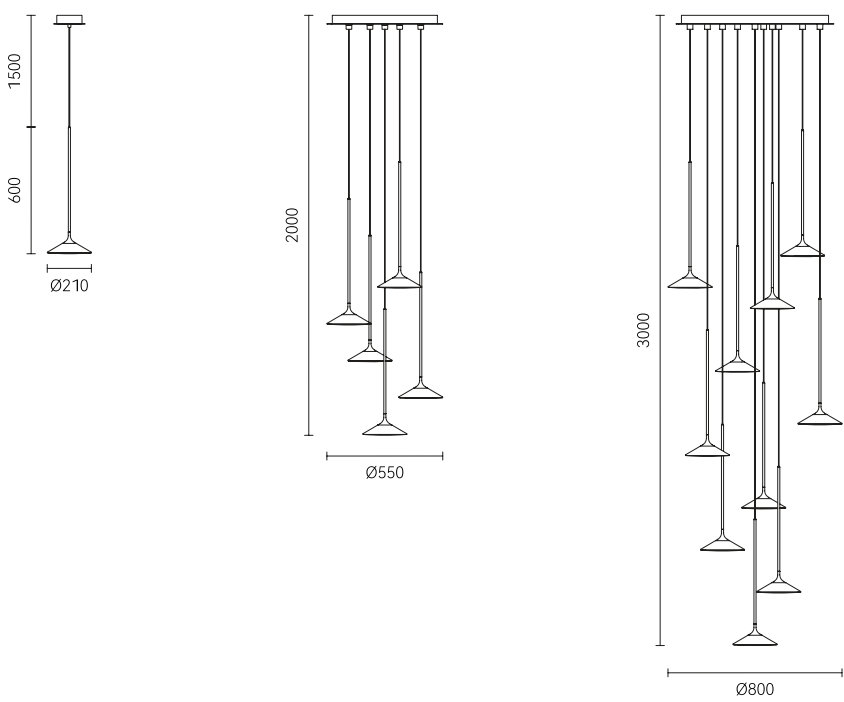

● Bright black

Material: Aluminium+Acrylic