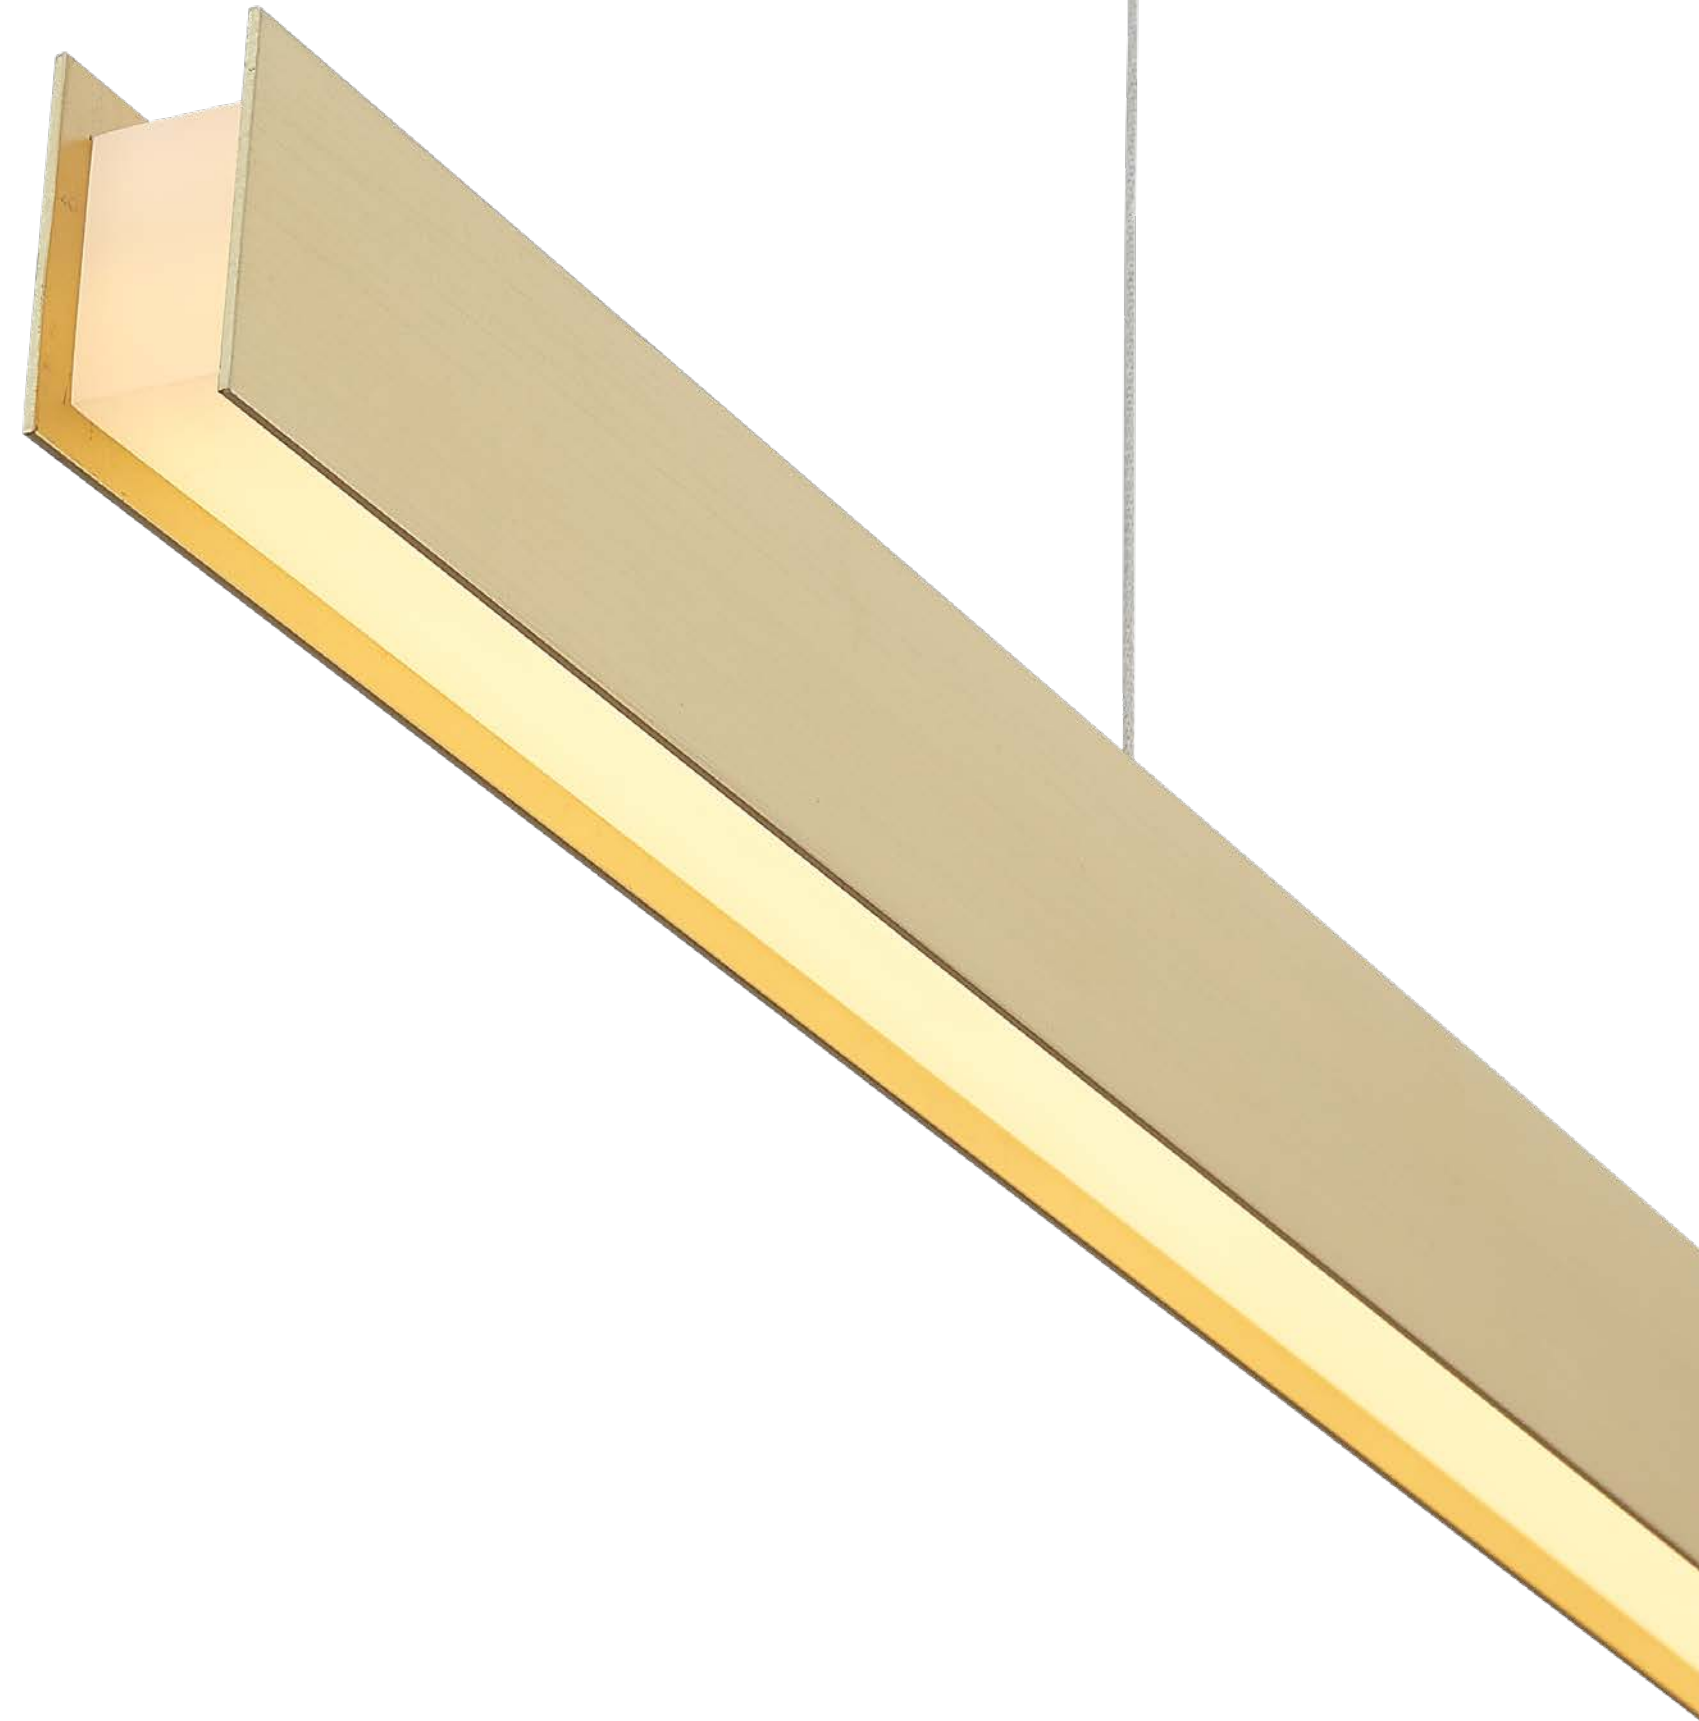

A simple horizontal, not a simple understanding
A different possibility of derivative design
Minimalist design beauty and ultimate functional experience
We realized different design forms