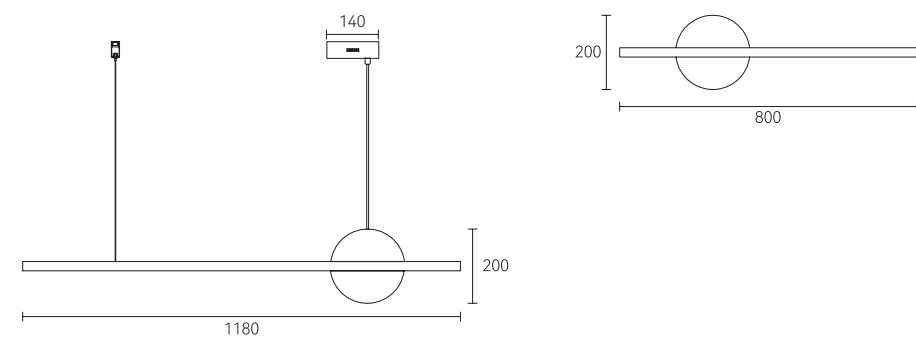

Inspired by the lanterns of Edo Hotel, we express them in a cutting and modern form.

● Marble

Material: Alabaster

Inspired by traditional Eastern objects, lines and circles build rules and balance.

● Copper
Material: Copper + Acrylic