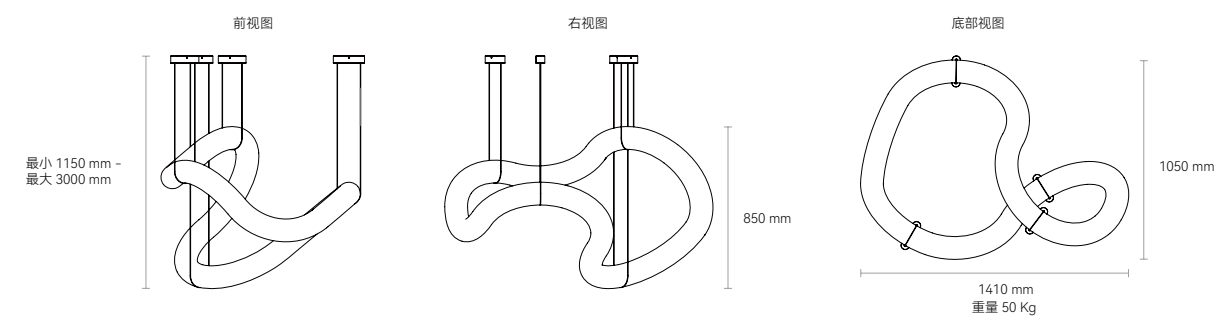

Size: L1410*W1050*H850mm
Colour: White 哑白
Material: Alabaster+brass+leather 云石+铜+皮革