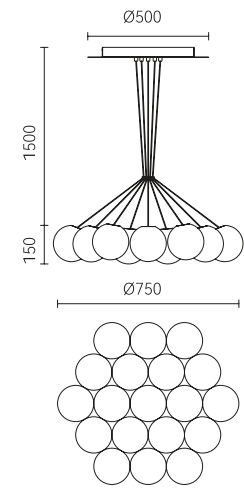

○ Clear light   ● Matt white   ● Colour   ● Walnut

Material: Iron + Glass