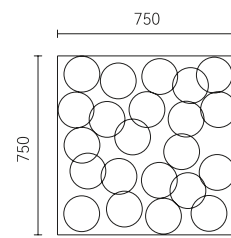

○ Clear light   ● Matt white   ● Colour   ● Walnut

Material: Iron + Glass