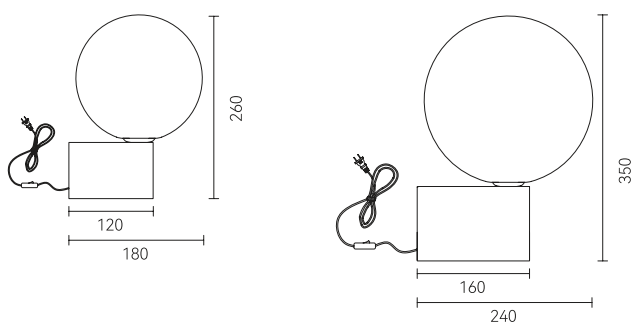

● Gold

Material: Steel + glass