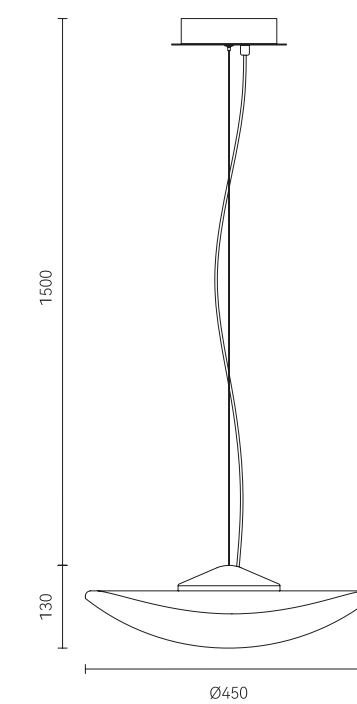

- Matt black
- Gold

Material: Aluminum + glass