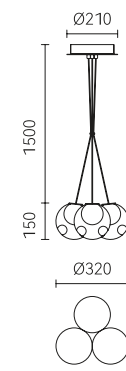

○ Clear light   ● Matt white   ● Colour   ● Walnut

Material: Iron + Glass