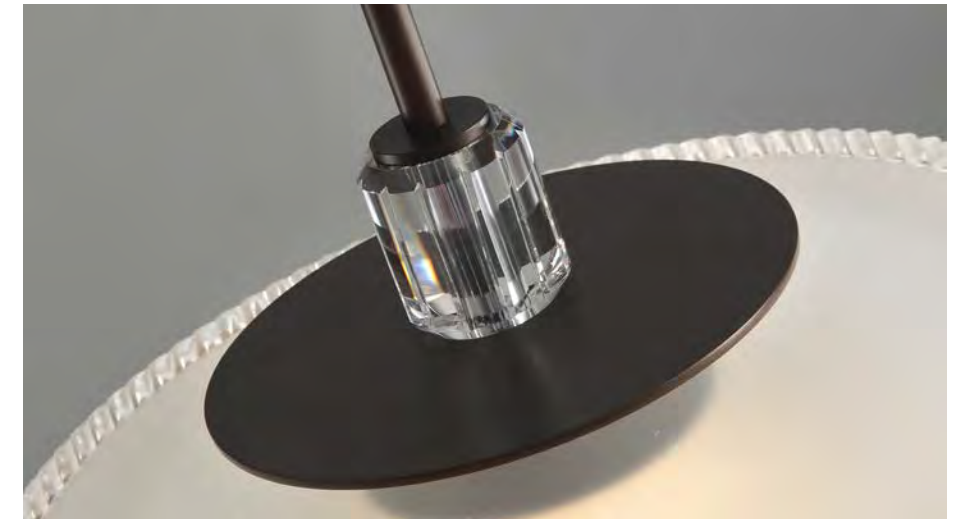

Size: H780mm
Colour: White 亚白
Material: Alabaster+iron 铁+云石

Originating from the creative design of clothing, it is inspired by the medieval ruffian ruff collar, which has been the "fashion icon of nobility" since the Renaissance in Europe. It is popular in Queen Elizabeth, so it is also called the Elizabethan Circle. We use the transparency and lightness of glass to construct this gorgeous and elegant feeling, and combine with the effect of light, it is endowed with vitality.