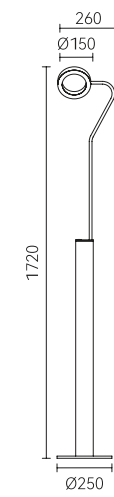

Ø800

Ø1200

Ø1350

Ø180

Ø180

● + ● Gold+White   ● Matt black

Material: Iron + aluminum + acrylic