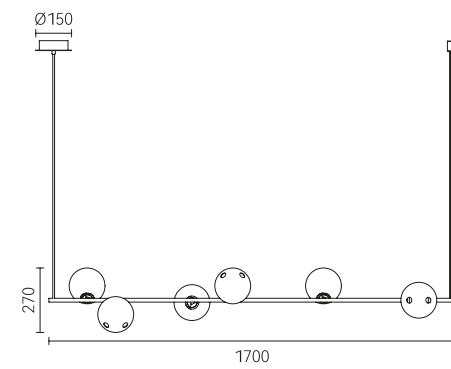

○ Clear light   ● Matt white   ● Colour   ● Walnut

Material: Iron + Glass