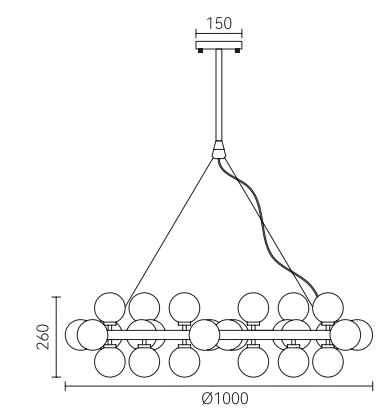

CONDENSED
INTO LIGHT.

●+● Gold+Alabaster

Material: Glass+Alabaster+Iron

Pure dream, pure color and pure glass.
The light thoughts like cicada wings and the
surging thoughts like dew.

● White Material: Glass+Iron