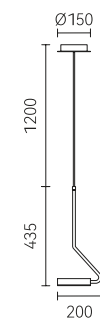

Ø800

Ø1200

Ø1350

Ø180

Ø180

● + ● Gold+White   ● Matt black

Material: Iron + aluminum + acrylic