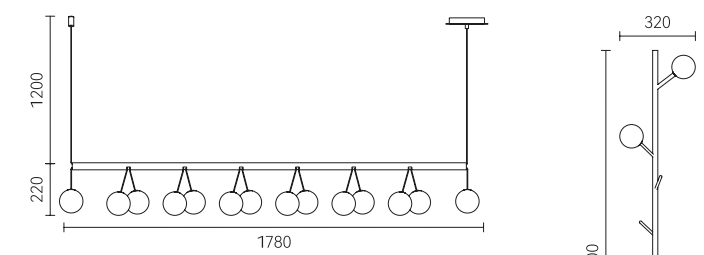

● Matt black

Material: Aluminum + glass