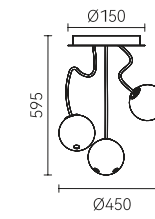

○ Clear light   ● Matt white   ● Colour   ● Walnut

Material: Iron + Glass