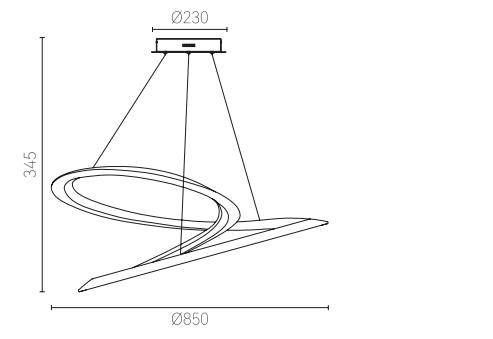

MORE
NOVELTY

○ Clear light ● Matt white ● Colour ● Walnut

Material: Iron + Glass

Light flows in space along the track,
It's like a naughty kid climbing a slide,
Sliding down into the refreshing
summer.

LIGHT FLOWS
IN SPACE ALONG
THE TRACK