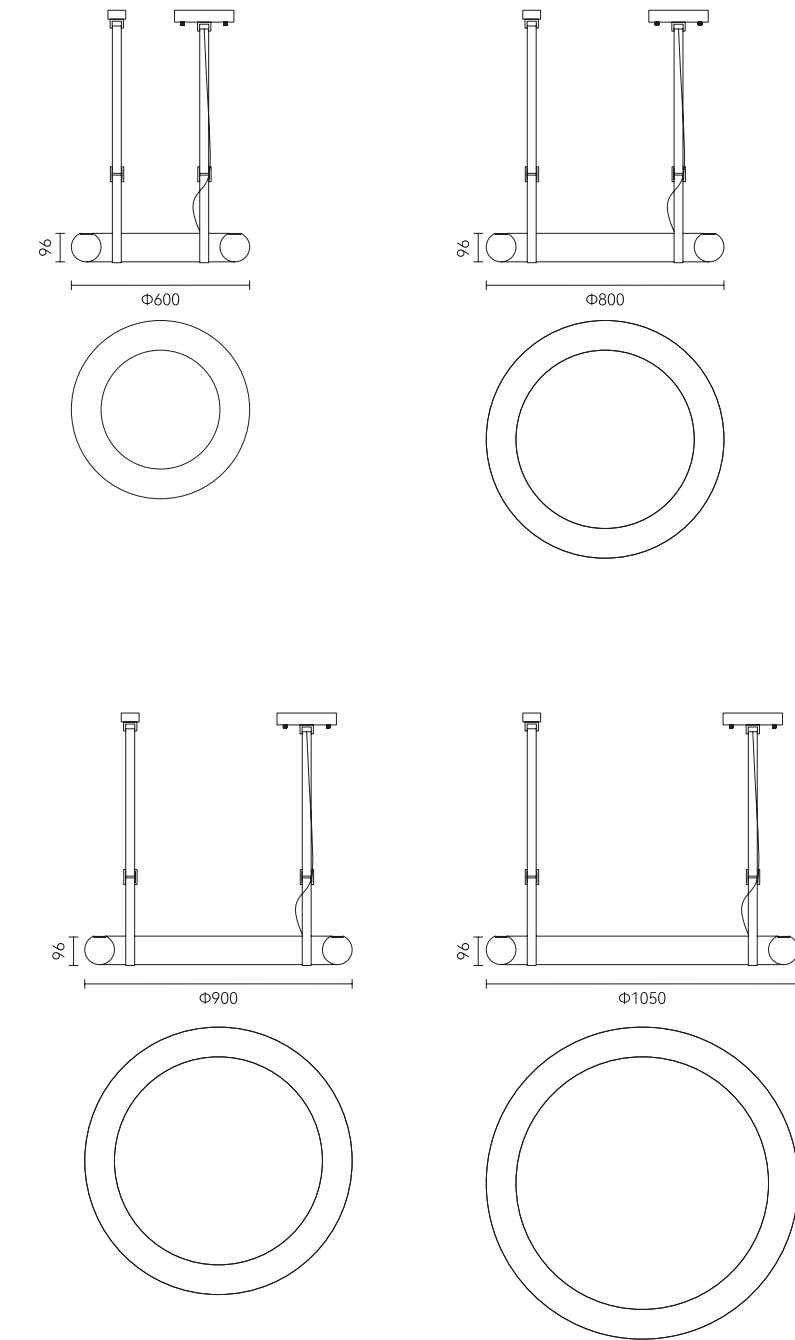

●+● Gold+Alabaster

Material: Copper + Alabaster