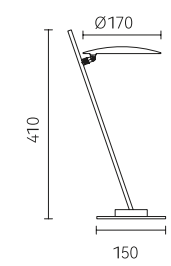

●+● Matt white + Space gold   ●+● Space gold +Matt black

Material: Aluminum+Iron