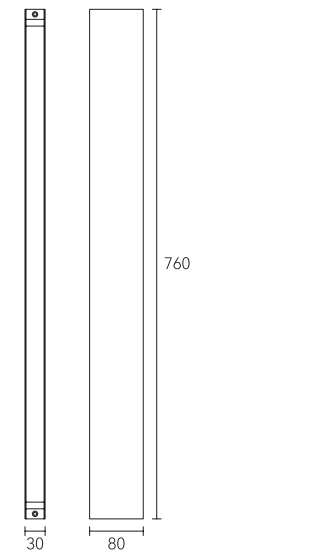

Inspired by traditional Eastern objects, lines and circles build rules and balance.

● Copper
Material: Copper + Acrylic