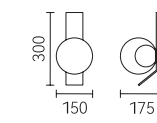

○ Clear light   ● Matt white   ● Colour   ● Walnut

Material: Iron + Glass