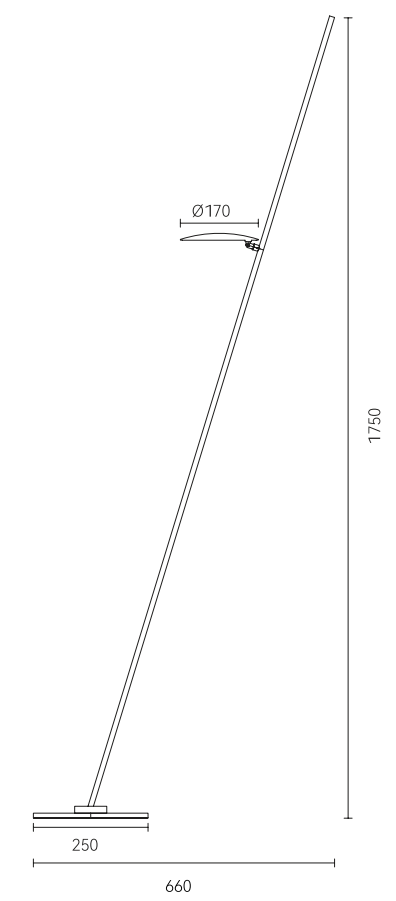

●+● Matt white + Space gold   ●+● Space gold +Matt black

Material: Aluminum+Iron