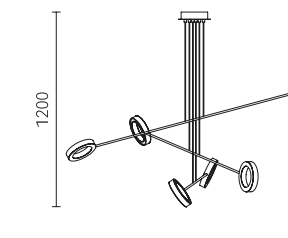

Ø800

Ø1200

Ø1350

Ø180

Ø180

● + ● Gold+White   ● Matt black

Material: Iron + aluminum + acrylic