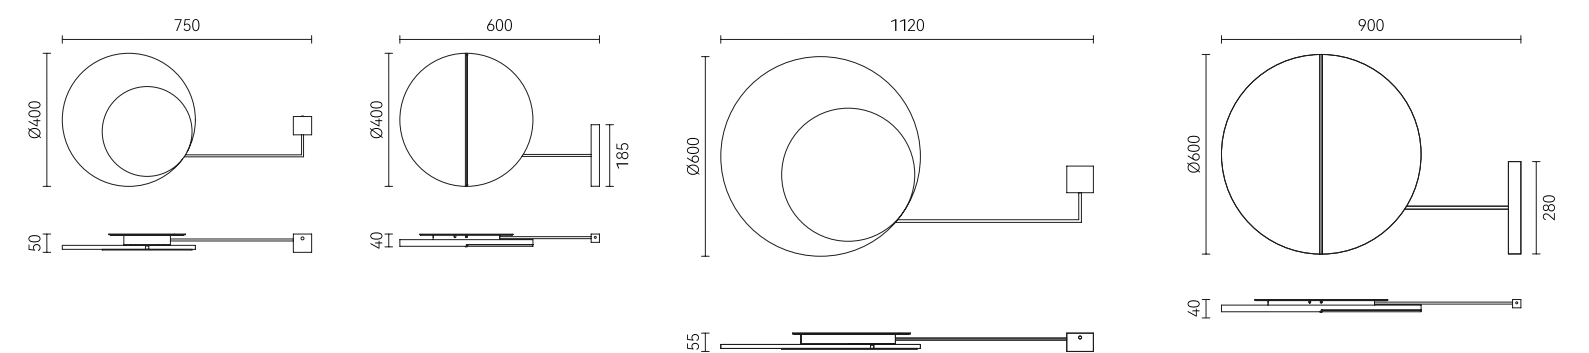

Lack is also a kind of beauty.
Because there will always be a moment,
Light and shadow share equally.

● Black   ●+● Gold + white

Material: Iron + marble