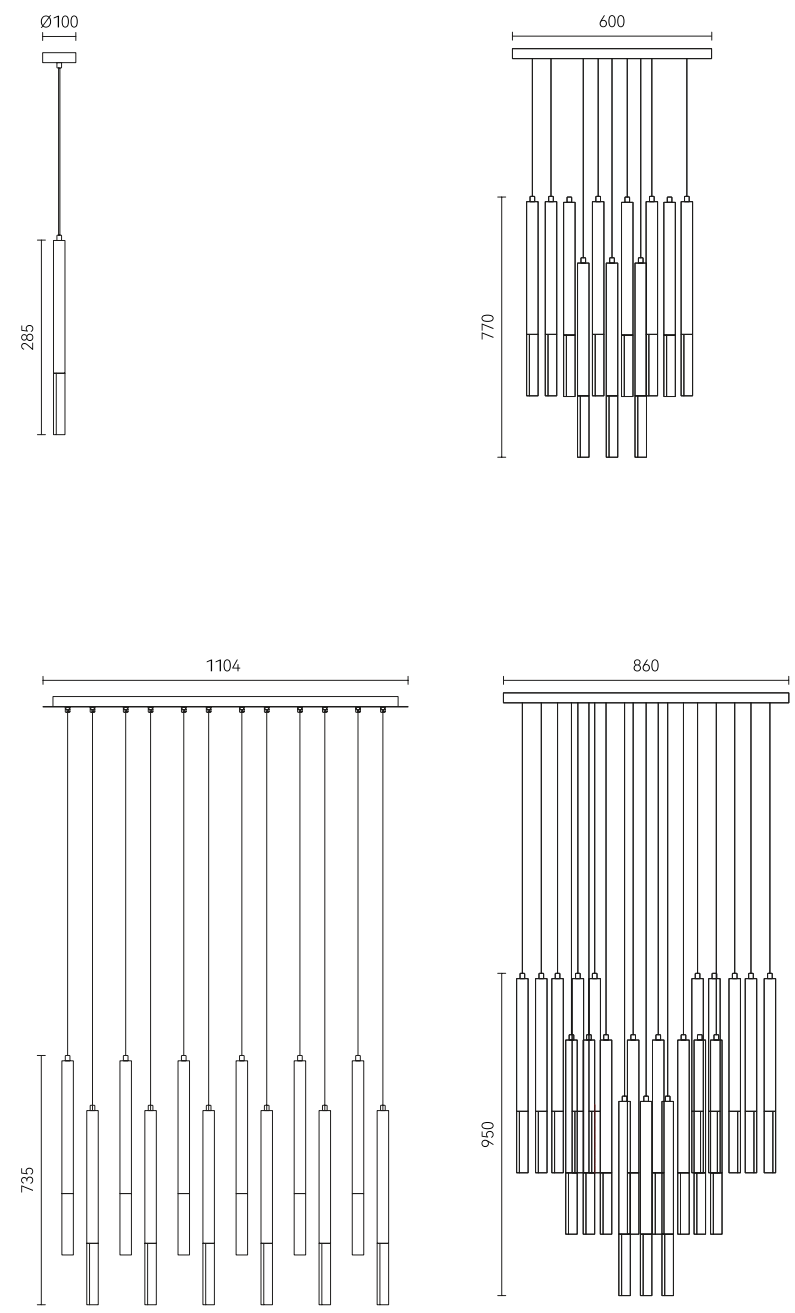

● Gold

Material: Copper+Crystal