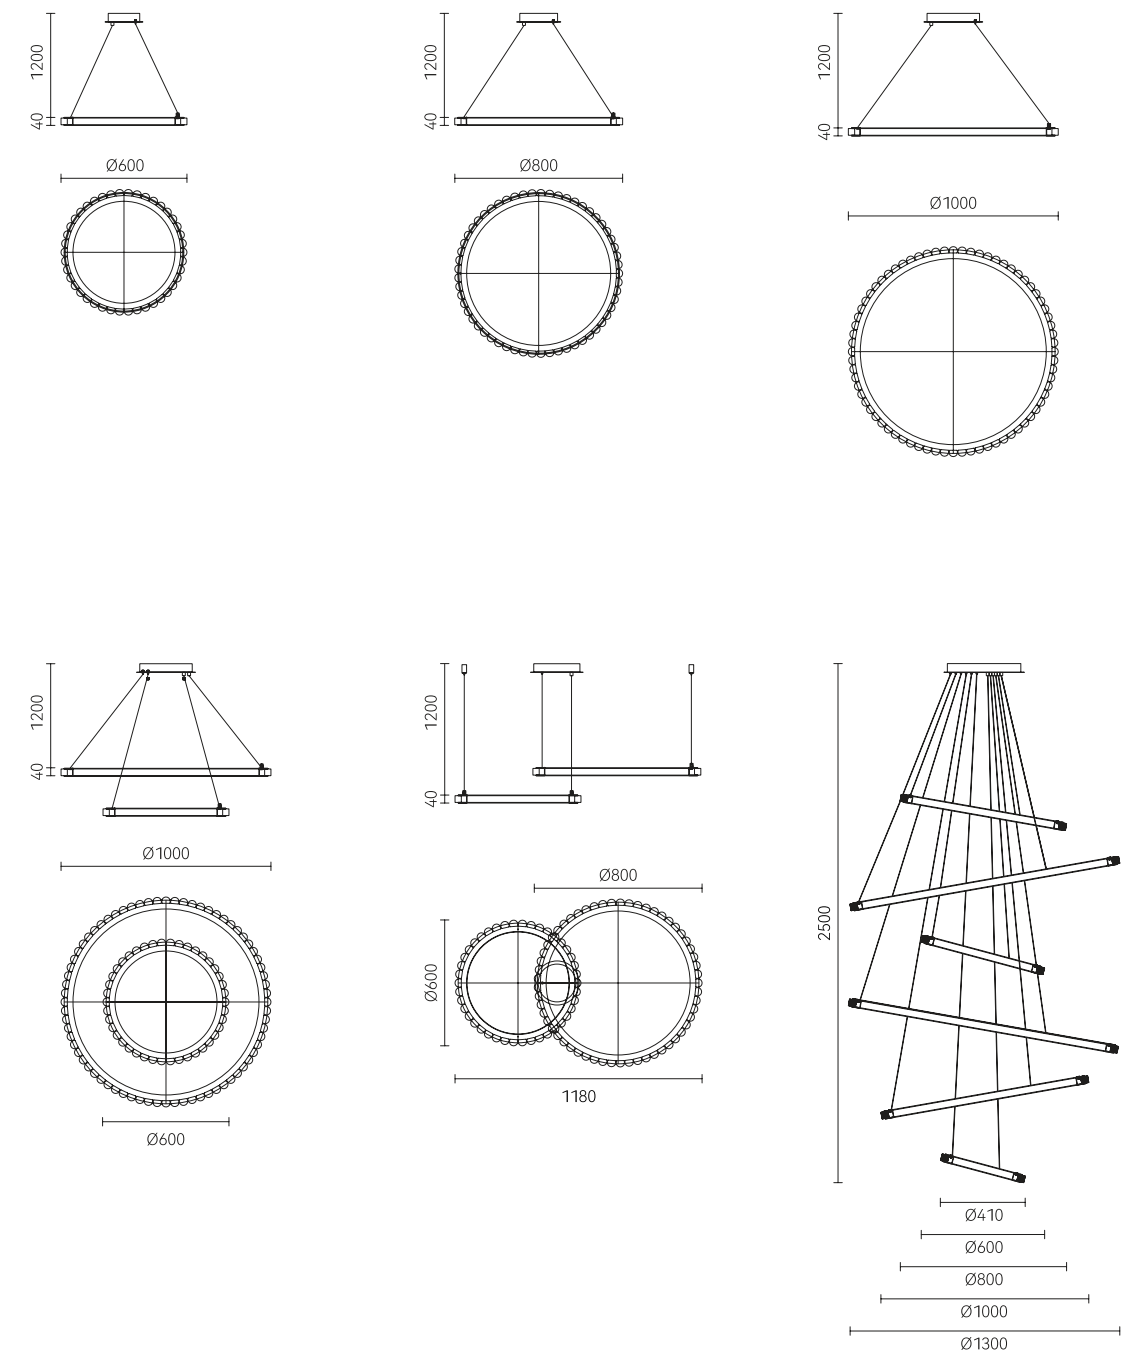

Material: Aluminum

Ballet spirit in the air
Dance with light
Swaying and colorful

● Bright black

Material: Aluminium+Acrylic

The elegant petals are inlaid into a wreath
Lingering into a spring space

● Brushed champagne