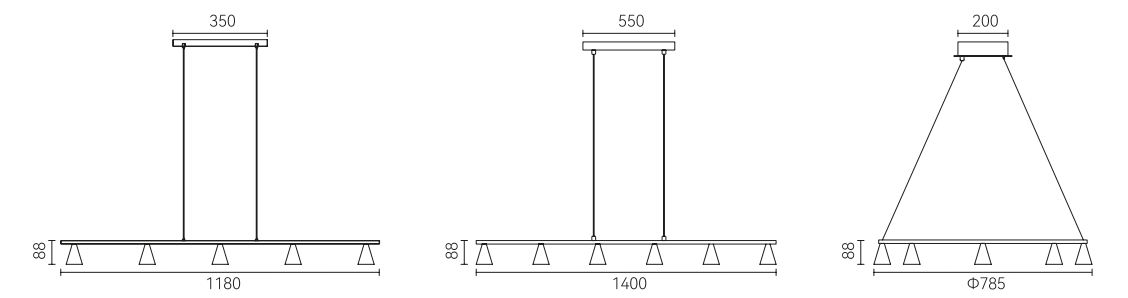

TICKING

● Copper black ● Gold

Material: Copper