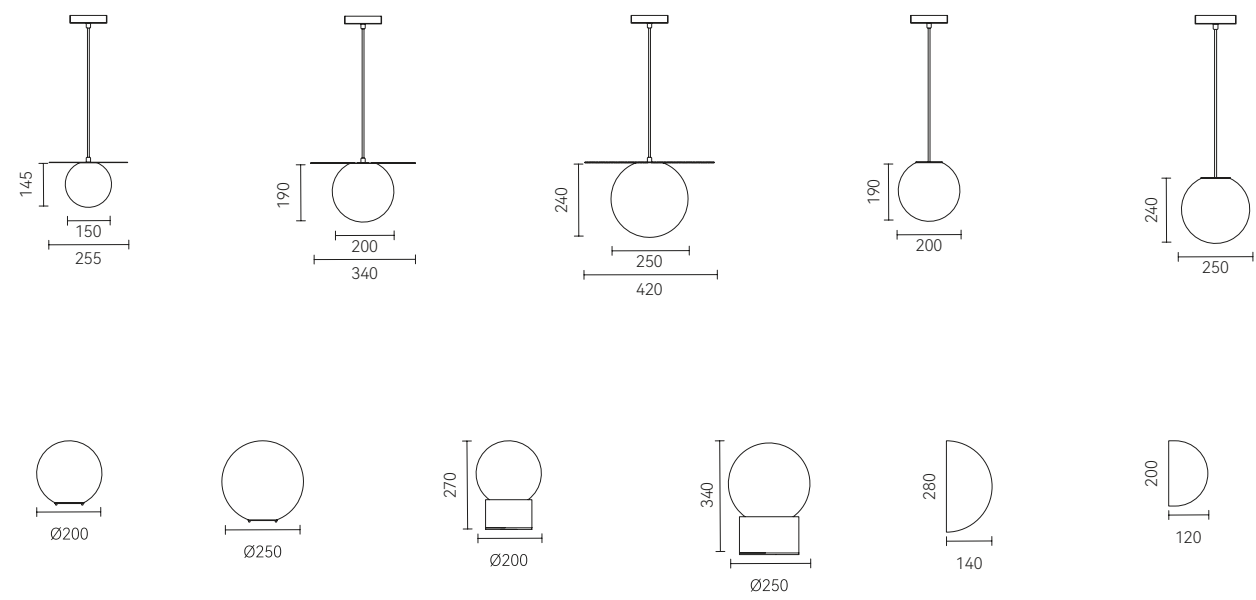

● Gold

Material: Stainless steel+Alabaster