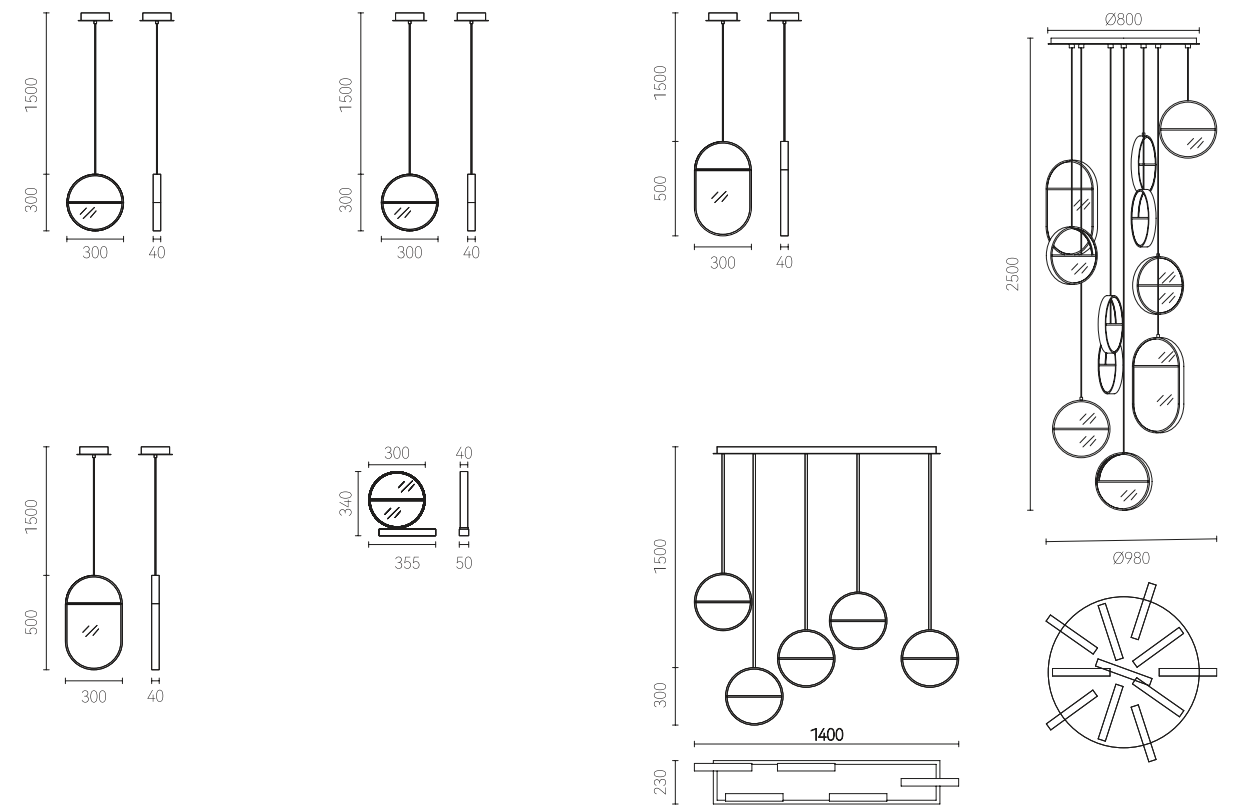

● Matt black

Material: Iron + marble