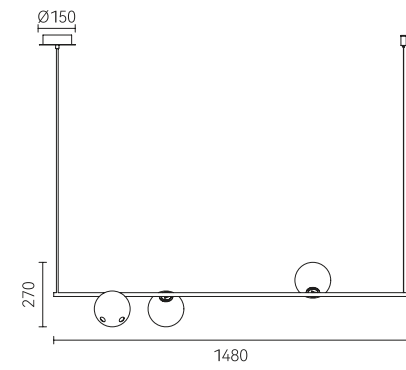

○ Clear light   ● Matt white   ● Colour   ● Walnut

Material: Iron + Glass