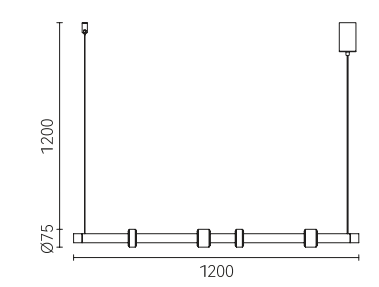

Rotate 270°
left and right

● Burnt copper ● Portoro ● Jazz white Material: Copper + Marble

TELL A NEW
STORY

● Matt black

Material: Iron + marble

THE CONSTANT
SSION
COMBINATION
OF THINGS

● Copper ● Walnut ● Matt white