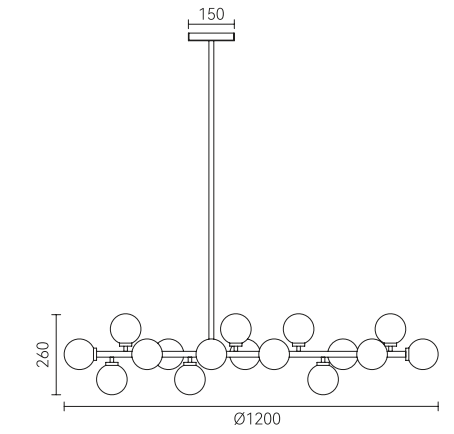

CONDENSED
INTO LIGHT.

●+● Gold+Alabaster

Material: Glass+Alabaster+Iron

Pure dream, pure color and pure glass.
The light thoughts like cicada wings and the
surging thoughts like dew.

● White Material: Glass+Iron