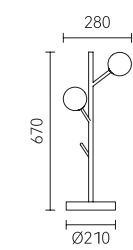

● Matt black

Material: Aluminum + glass