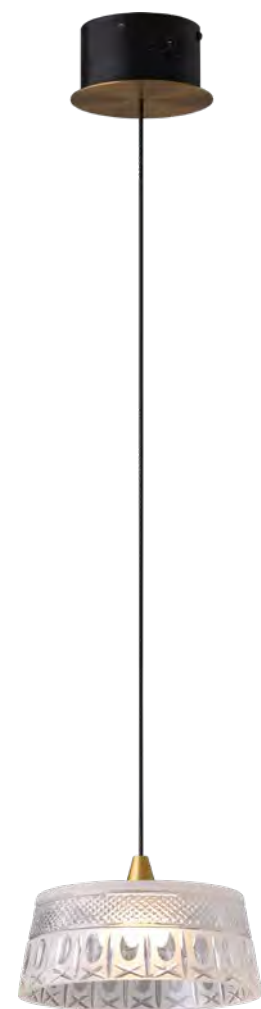

BRILLIANT,
IS THE
FLAWLESS
MOONLIGHT.

Size: D200mm
Colour: Gold 仿铜本色
Material: Crystal glass+iron 铁 + 水晶玻璃