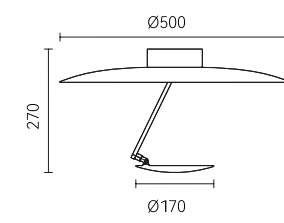

●+● Matt white + Space gold   ●+● Space gold +Matt black

Material: Aluminum+Iron