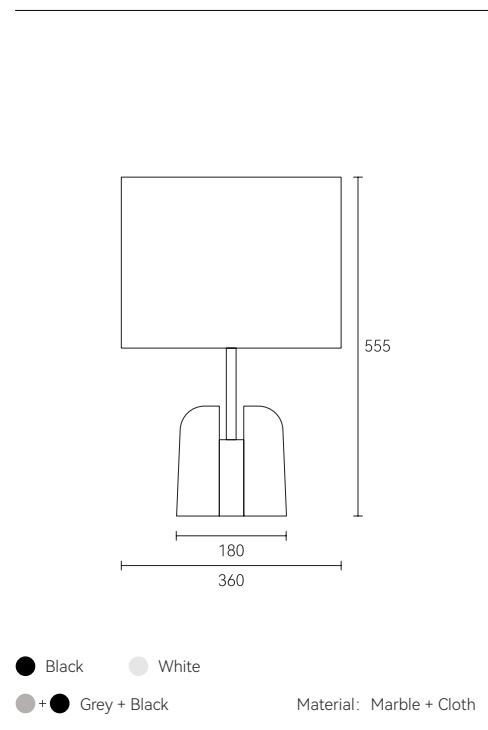

The elusive wisdom and light in my mind.

Spring flowers and autumn fruits are fruitful.

● Marble   Material: Alabaster+Iron