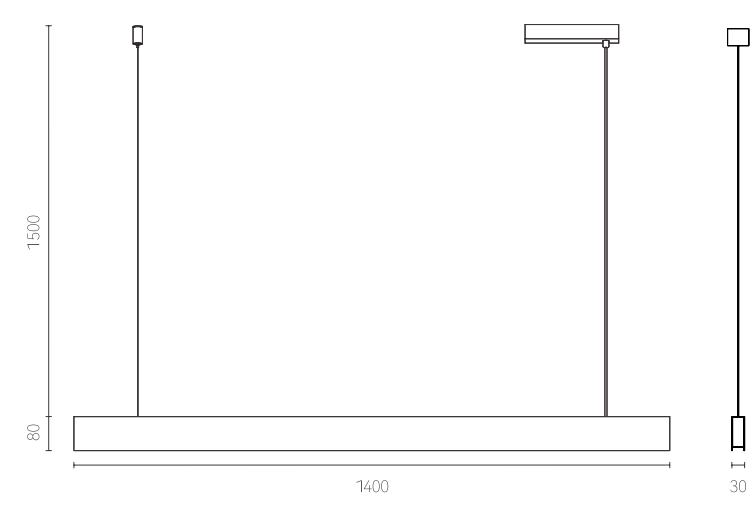

● Burnt copper ● Portoro ● Jazz white Material: Copper + Marble