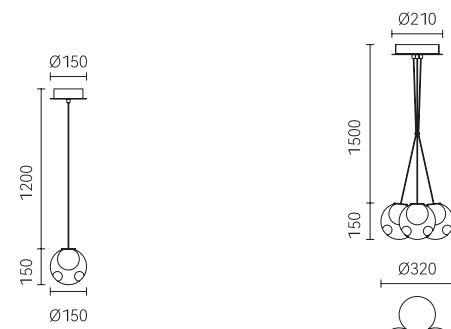

○ Clear light   ● Matt white   ● Colour   ● Walnut

Material: Iron + Glass