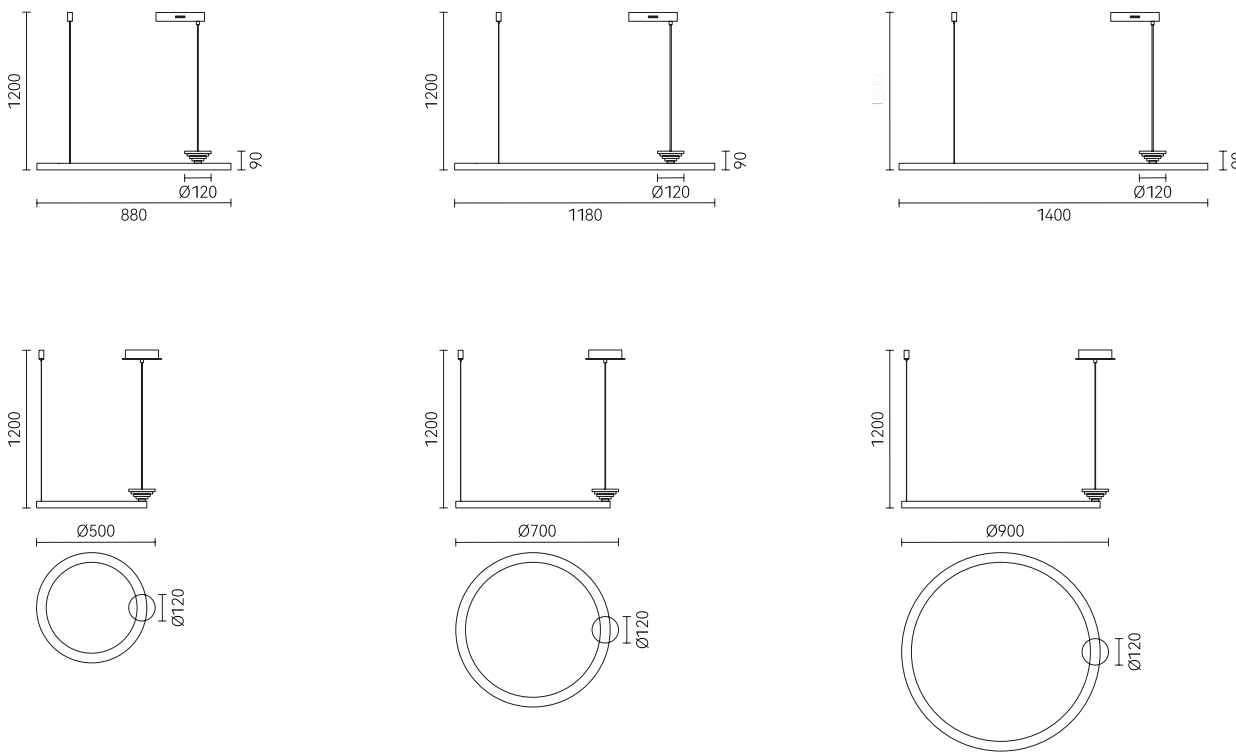

● Chrome

Material: Stainless steel+Acrylic