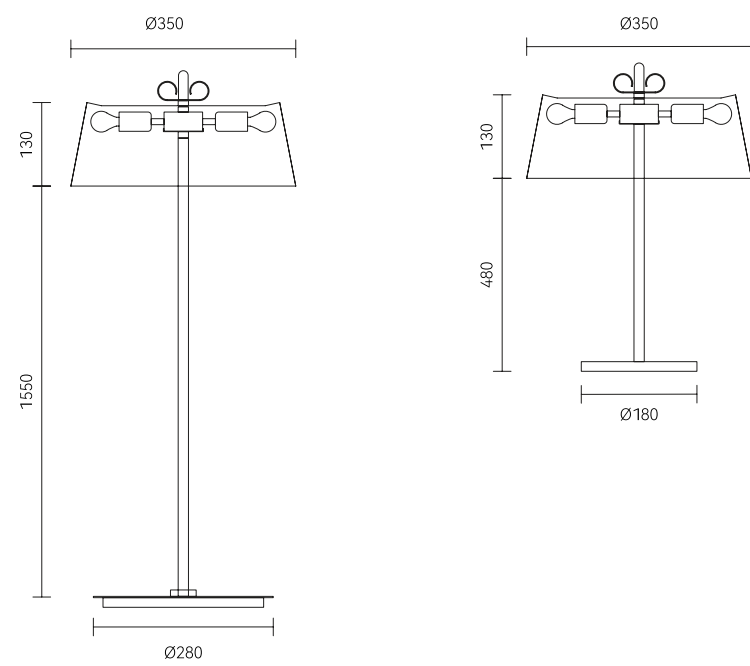

● yellow
● Bright black
● Cloud SiWen
● Purple Rhododendron
● Pink
● Matt white
● Portoro
Material: Aluminum + glass