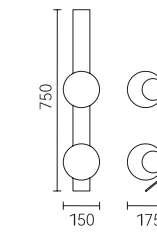

○ Clear light   ● Matt white   ● Colour   ● Walnut

Material: Iron + Glass