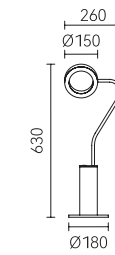

Ø800

Ø1200

Ø1350

Ø180

Ø180

● + ● Gold+White   ● Matt black

Material: Iron + aluminum + acrylic