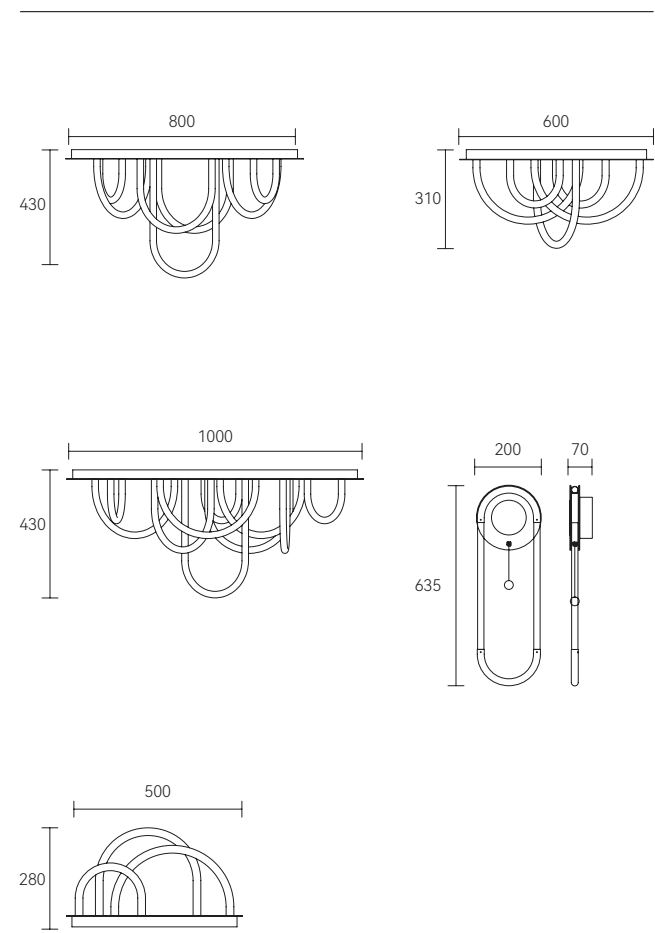

A vibrant forest
light swimming between.

●+● Black+Rose Gold ●+● White+Rose Gold Material: Iron + Aluminum