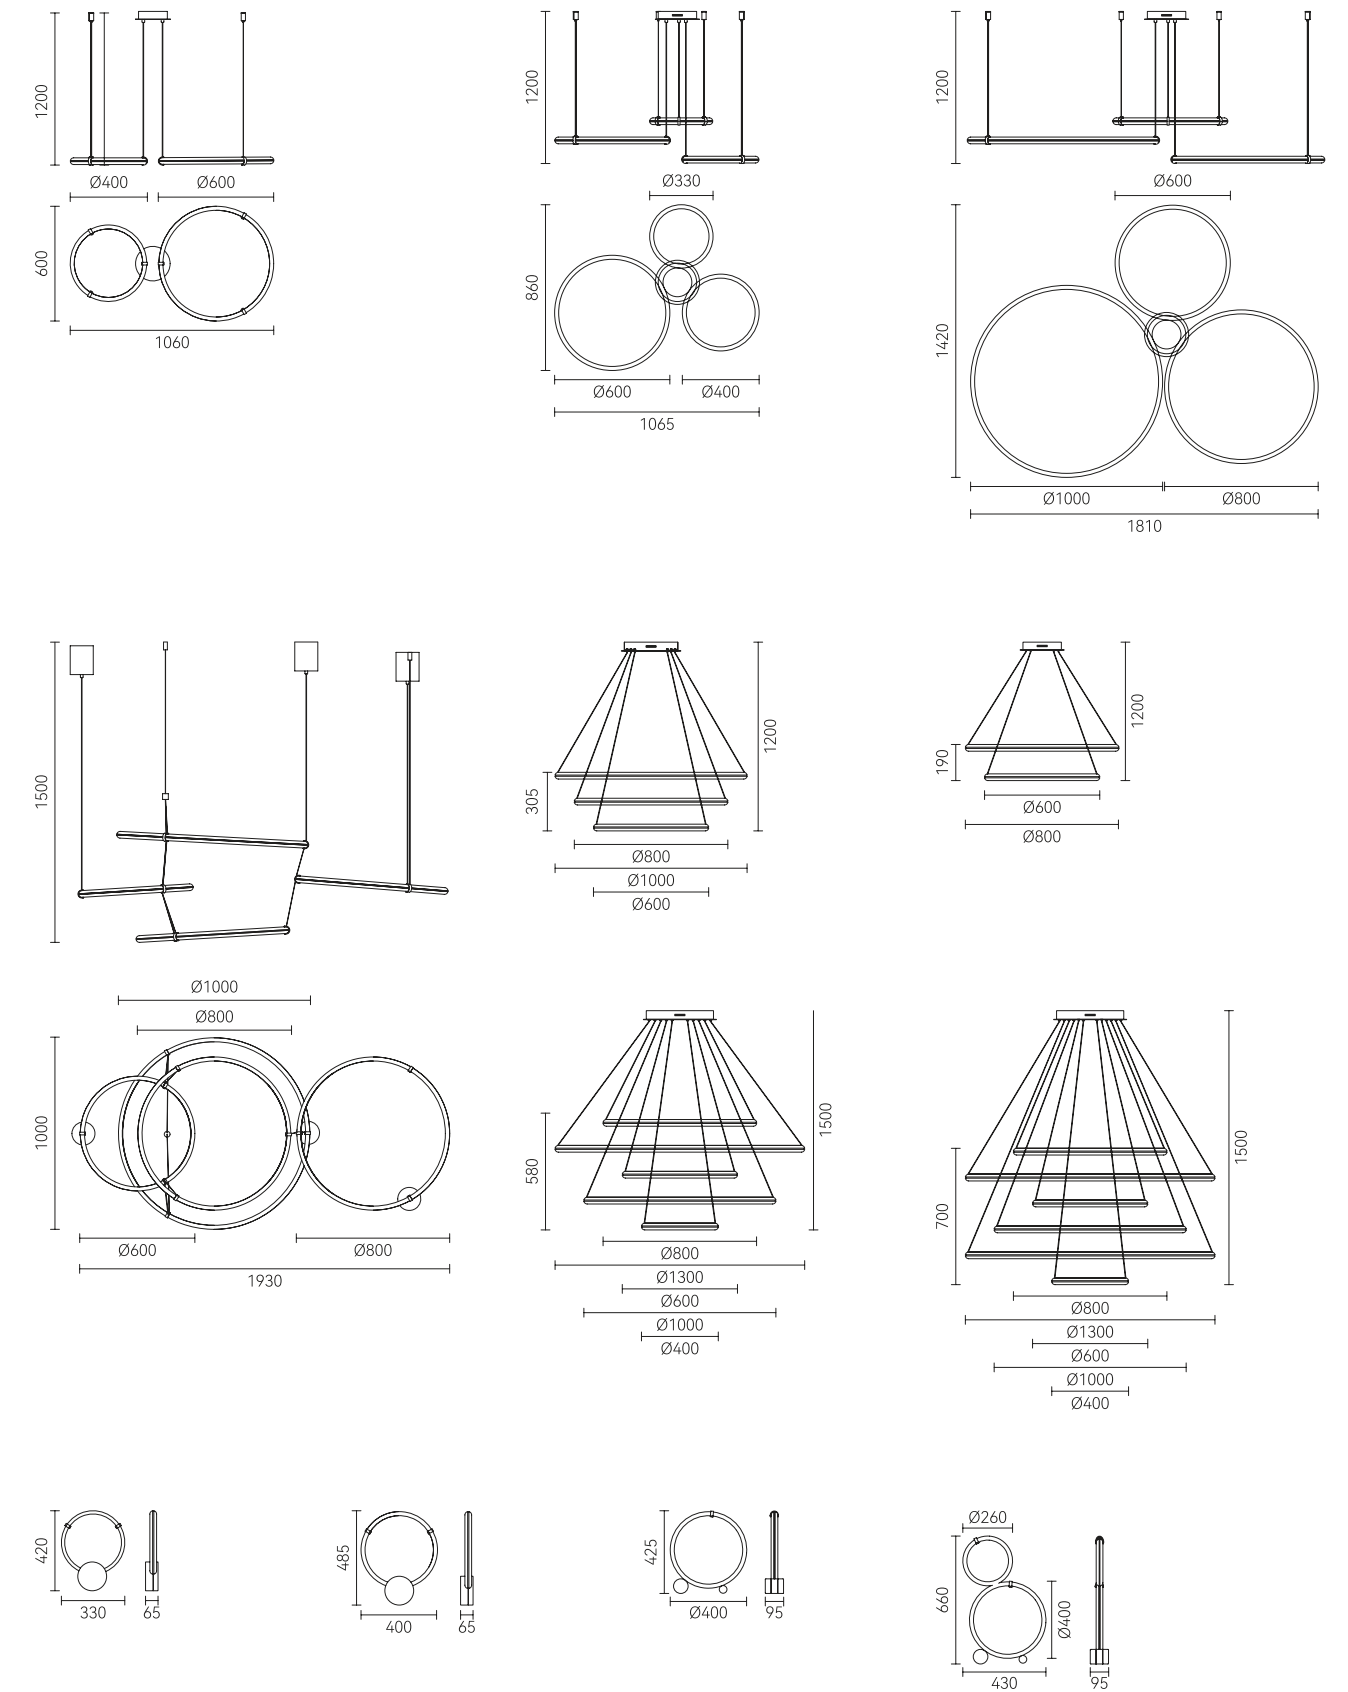

● Walnut

Material: Aluminium