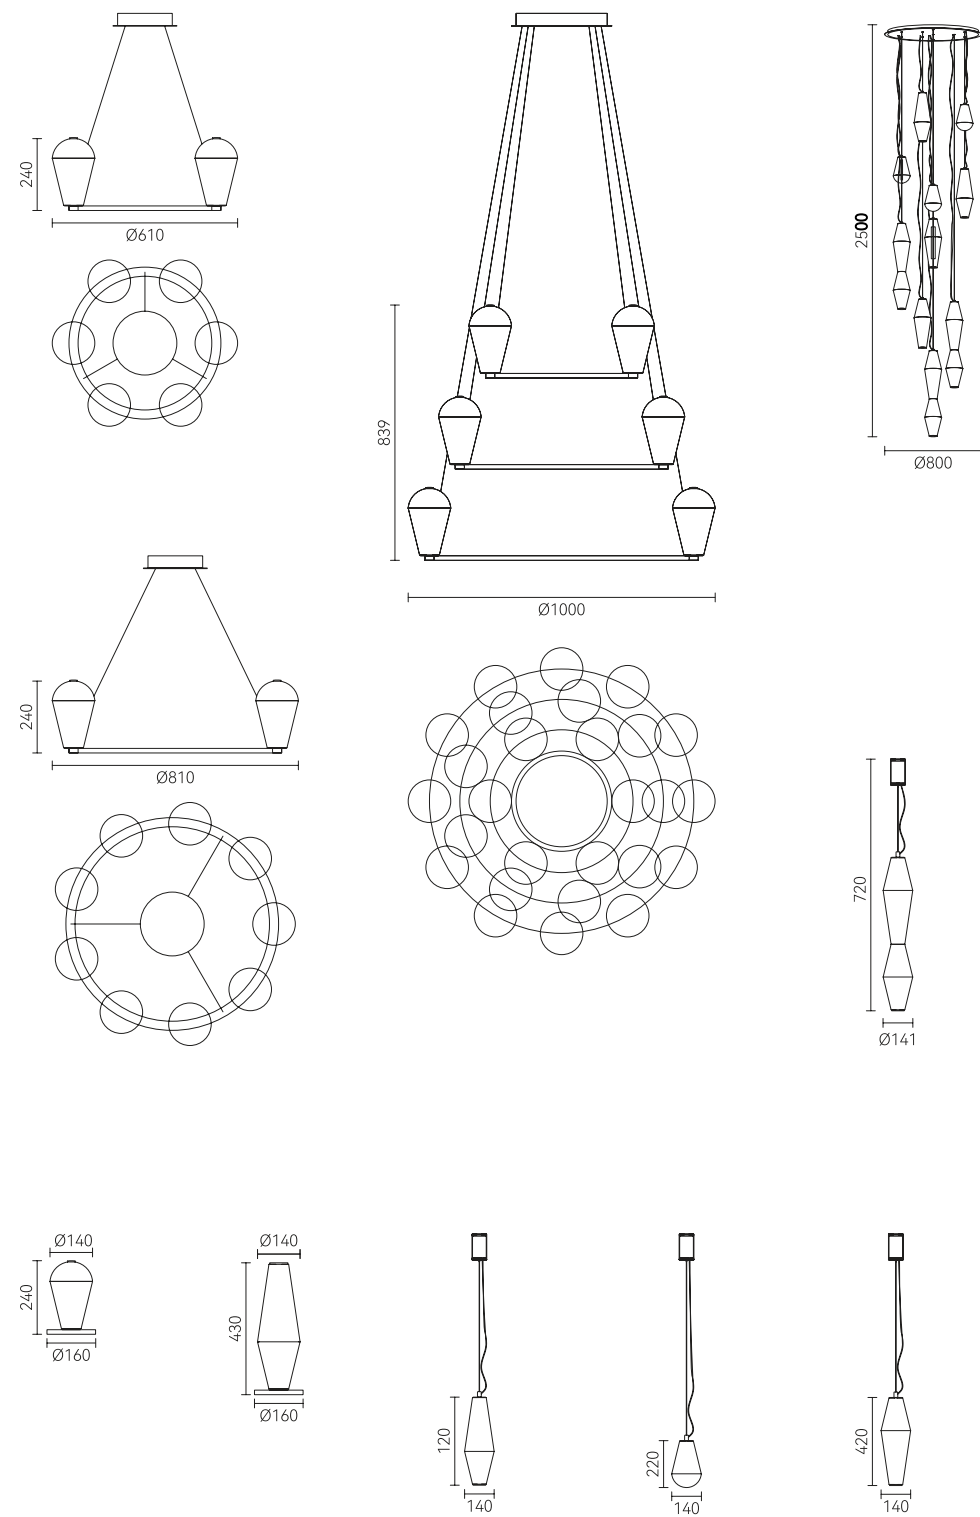

●+● Gold+Alabaster

Material: Glass+Alabaster+Iron