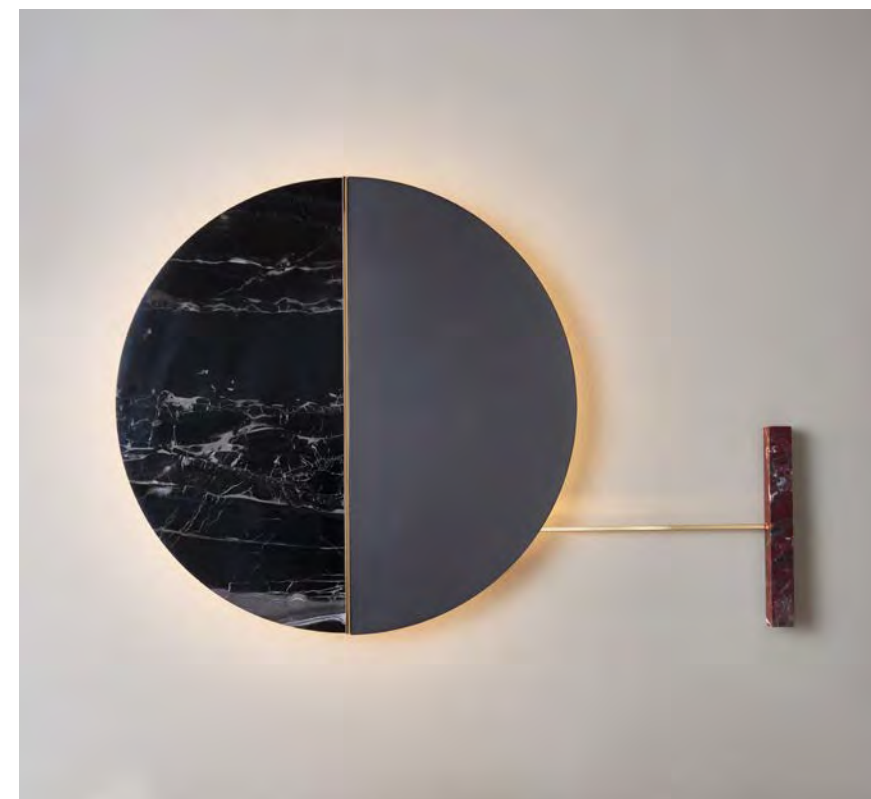

Lack is also a kind of beauty.
Because there will always be a moment,
Light and shadow share equally.

● Black   ●+● Gold + white

Material: Iron + marble