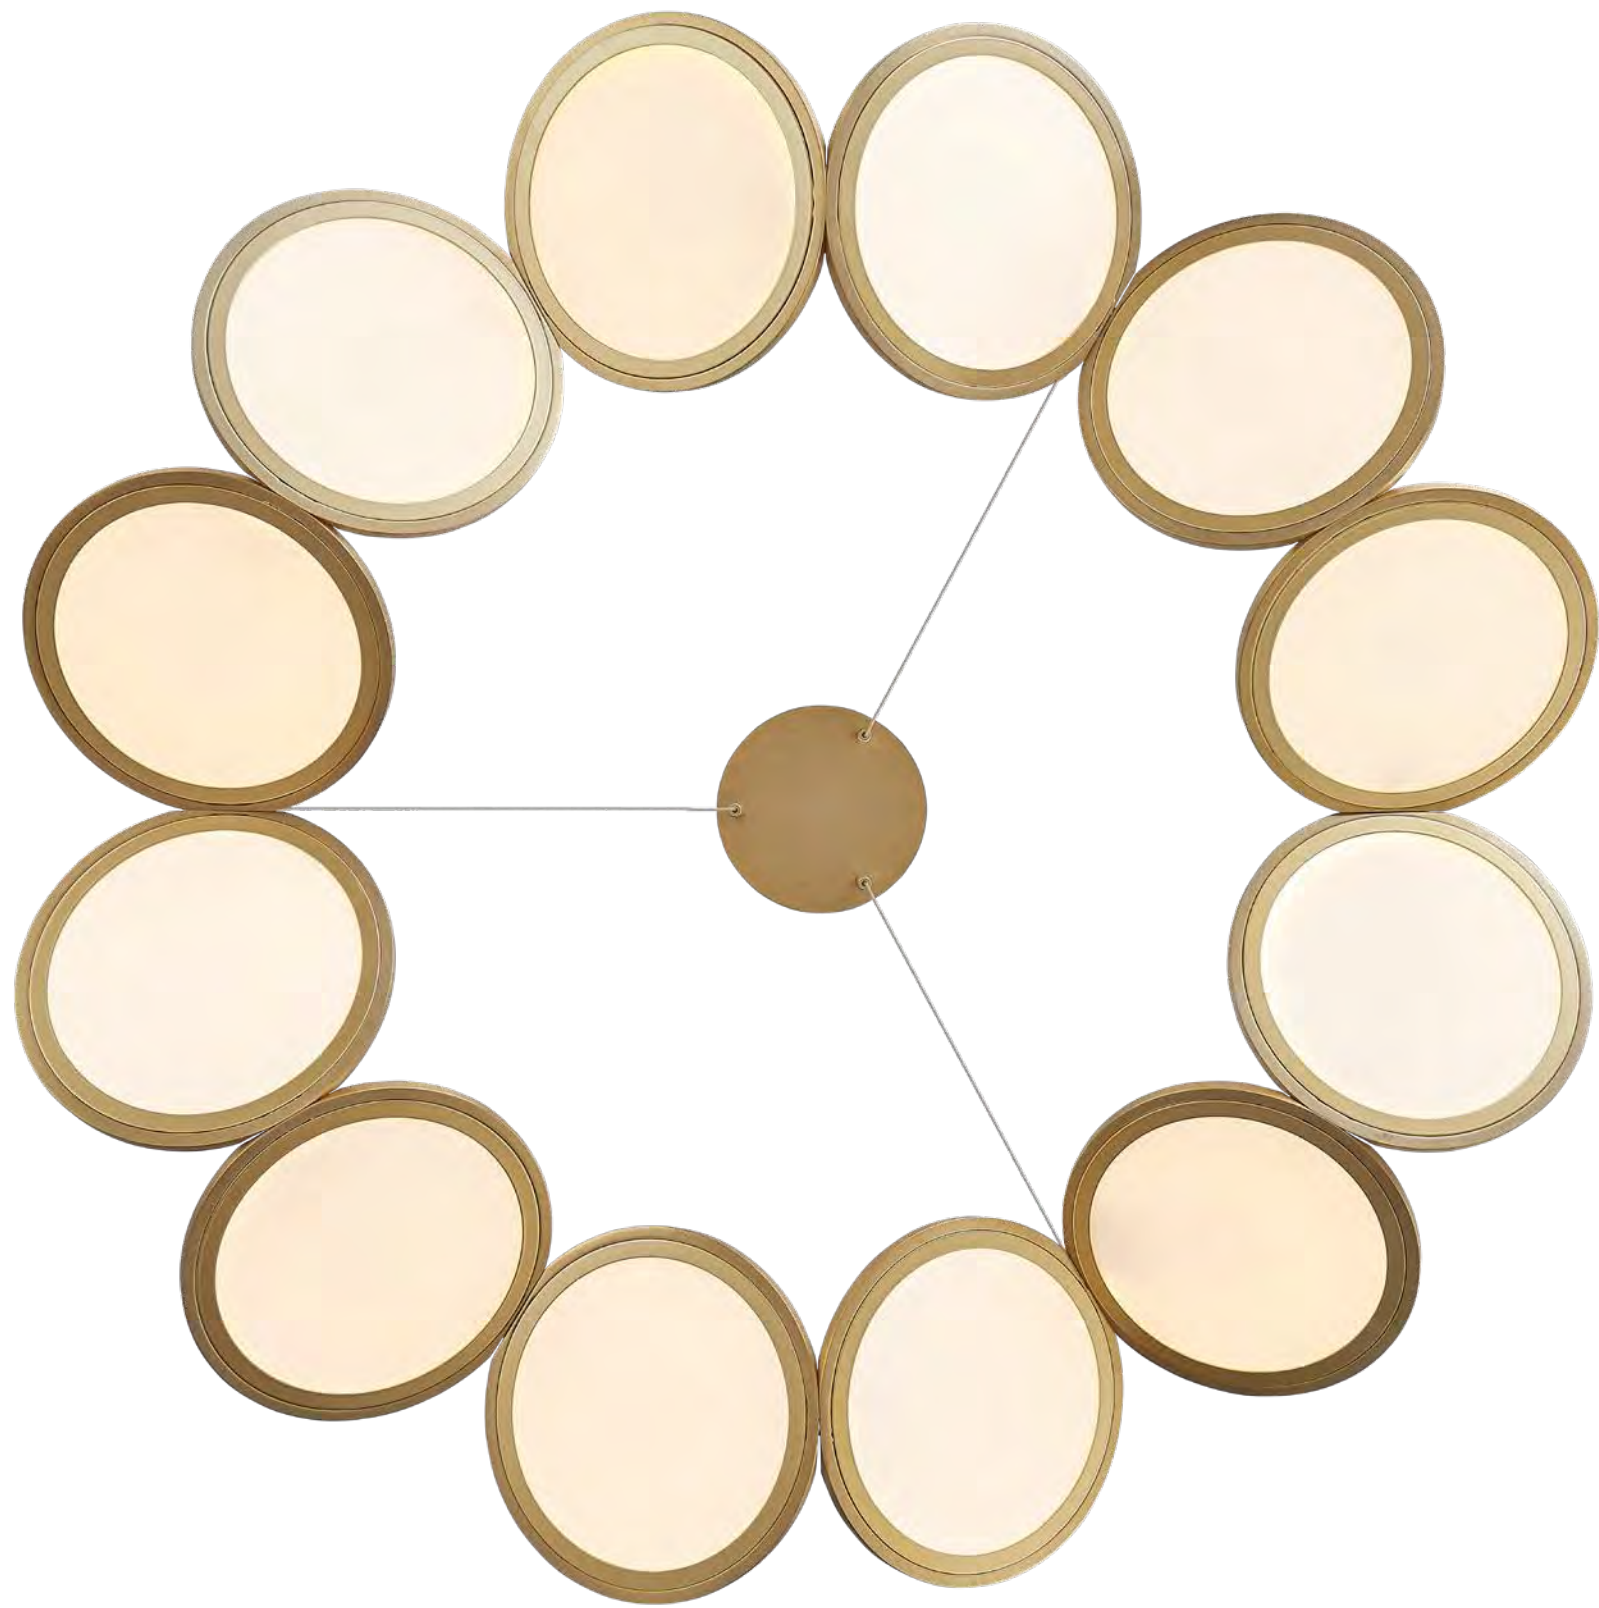

Material: Aluminum + Alabaster

● Copper ● Walnut

Material: Aluminium

The visual magic of the circle.
The whirlpool turns on the magic of light.

● White ● Copper ● Burnt copper

Material: Aluminum, Copper

DEVASTATINGLY
BEAUTIFUL