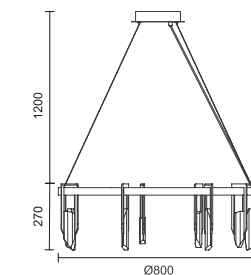

Hawaii's palm
remember every warm summer.

Between opening and closing, wonderful ideas
emerge.

Under the huge magic hat, the magic of light is hidden.

● Black

Material: Iron

● Gold

Material: Stainless steel+Crystal+Acrylic