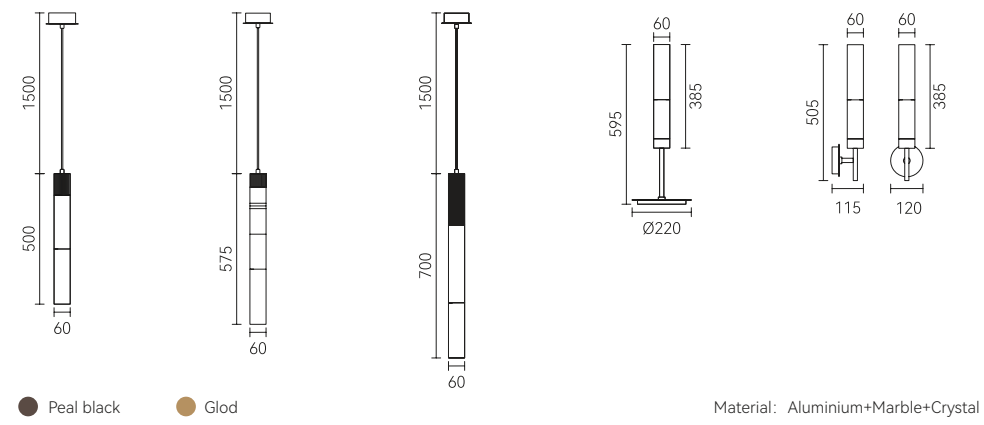

● Walnut

Material: Aluminium

New makeup at home
 Classic lipstick box design
 home life is radiant.

● Peal black ● Glod

Material: Aluminium+Marble+Crystal

Time flies, condensed into light. The different textures of dolomite are the traces of years. They can be combined in a variety of ways.