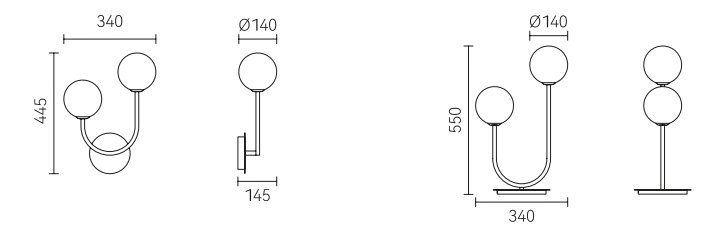

Ø800

Ø1200

Ø1350

Ø180

Ø180

● + ● Gold+White ● Matt black

Material: Iron + aluminum + acrylic

Get rid of all the haze,
Give life double sweetness with warm light.