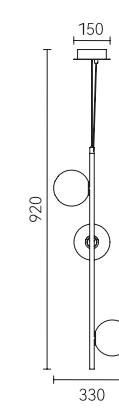

○ Clear light   ● Matt white   ● Colour   ● Walnut

Material: Iron + Glass