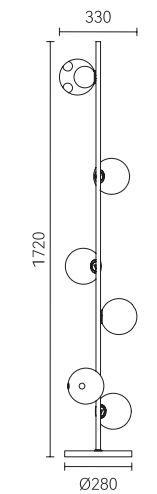

○ Clear light   ● Matt white   ● Colour   ● Walnut

Material: Iron + Glass