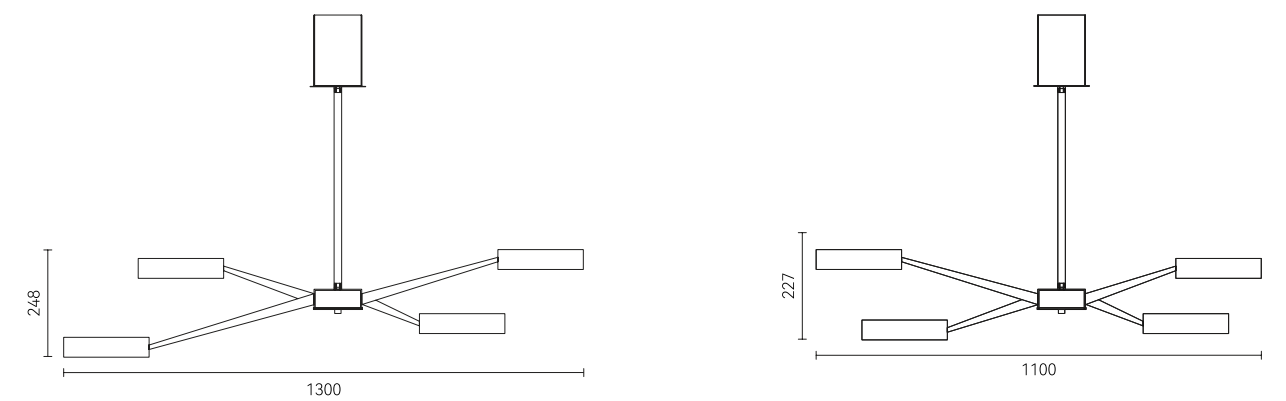

Eternal circle, dreamy and beautiful
Endless gyro rotation
Theme inspiration from inception

● Chrome

Material: Stainless steel+Acrylic

The angular life gives the space an outstanding personality.

● Pearl Black ●+ Sand Gold ● Sand Gold