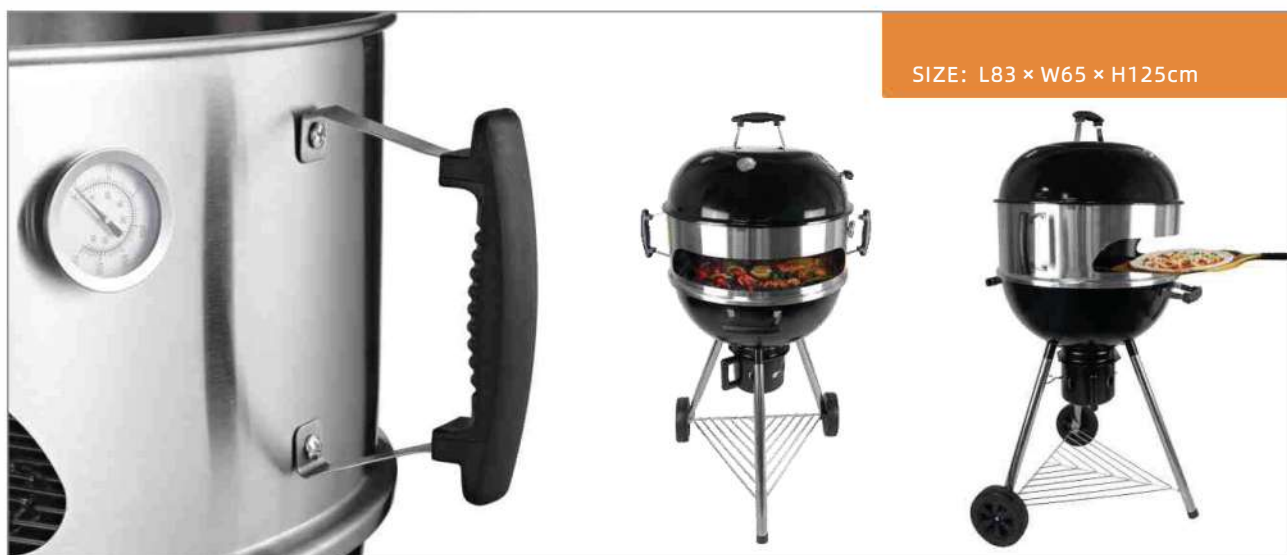

SIZE: L83 × W65 × H125cm