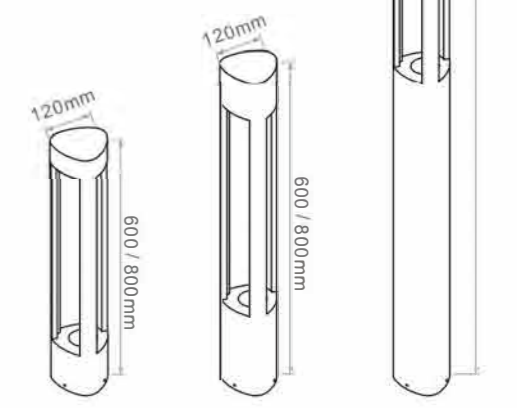

LED	5W / 18W / 24W / 30W / GU10
Ra	≥80
Color Temperature	3000K / 4000K / 6000K
Fixture Color	Matt Black / Matt White / Dark grey
Input Voltage	AC 100-240V
Working Temperature	-15° C-50° C
Material	Aluminum/Tempered glass/Lens
Safety Type	IP65