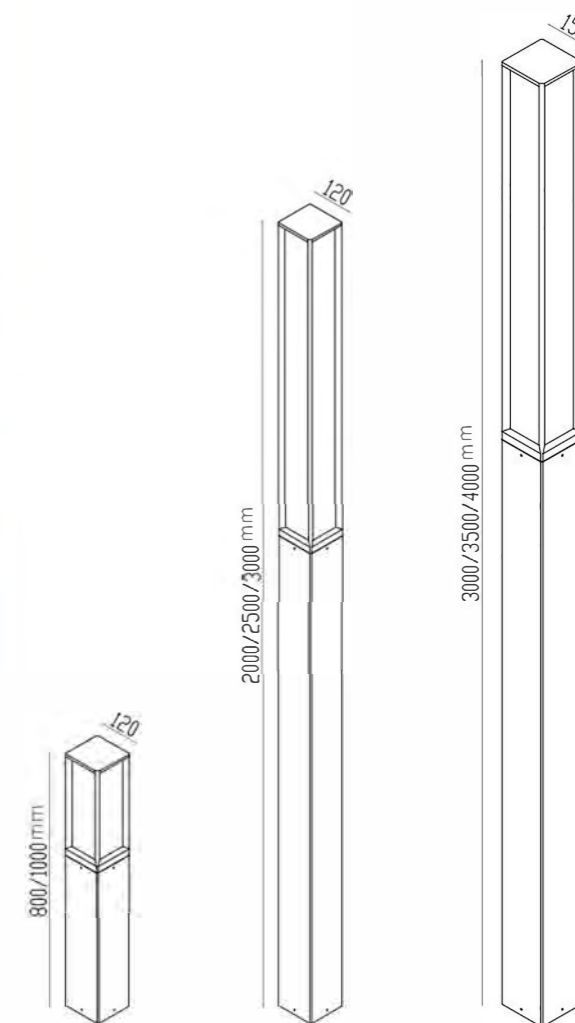

LED	20W / 30W / 40W / 50W
Color Temperature	≥80
Ra	3000K / 4000K / 6000K
Fixture Color	Matt Black / Dark Grey
Input Voltage	AC 100-240V
Working Temperature	-15°C-50° C
Material	Aluminum / PC
Safety Type	IP54