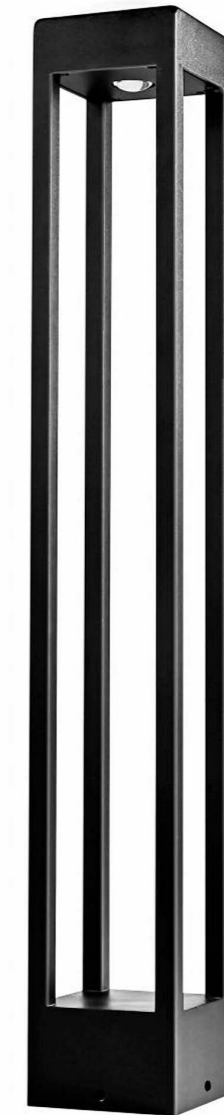

LED	12W
Ra	≥80
Color Temperature	3000K / 4000K / 6000K
Fixture Color	Matt Black / Matt White / Dark grey
Input Voltage	AC 100-240V
Working Temperature	-15° C-50° C
Material	Aluminum / Lens
Safety Type	IP65