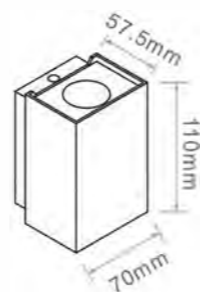

P-21

LED	2W
Color Temperature	≥ 80
Ra	3000K / 4000K / 6 000K
Fixture Color	Matt Black / Matt White / Dark grey
Input Voltage	AC 100-240V
Working Temperature	-15° C-50° C
Material	Aluminum / Lens / Tempered glass
Safety Type	IP6 5

LED	2*2W
Color Temperature	≥ 80
Ra	3000K / 4000K / 6 000K
Fixture Color	Matt Black / Matt White / Dark grey
Input Voltage	AC 100-240V
Working Temperature	-15° C-50° C
Material	Aluminum / Lens / Tempered glass
Safety Type	IP6 5

P-23

LED	2 * 2 W
Color Temperature	≥ 80
Ra	3000K / 4000K / 6 000K
Fixture Color	Matt Black / Matt White / Dark grey
Input Voltage	AC 100-240V
Working Temperature	-15°C-50°C
Material	Aluminum / Lens / Tempered glass
Safety Type	IP6 5

LED	4*2W
Color Temperature	≥ 80
Ra	3000K / 4000K / 6 000K
Fixture Color	Matt Black / Matt White / Dark grey
Input Voltage	AC 100-240V
Working Temperature	-15° C-50° C
Material	Aluminum / Lens / Tempered glass
Safety Type	IP6 5