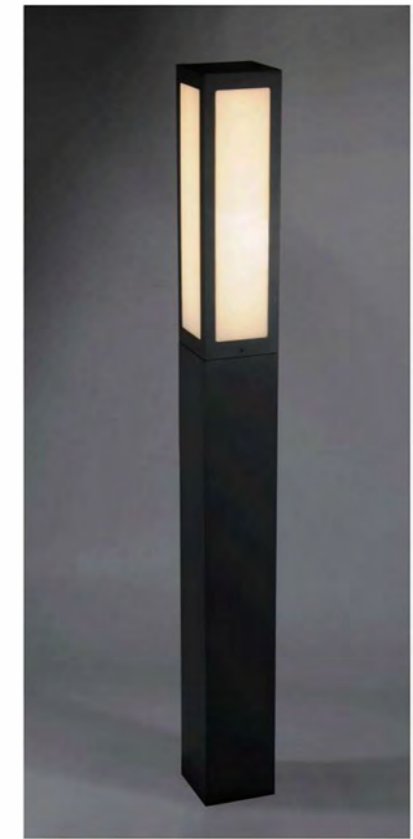

LED	20W
Ra	≥ 80
Color Temperature	3000K / 4000K / 6000K / 3CCT
Fixture Color	Matt Black / Matt White / Dark grey
Input Voltage	AC 100-240V
Working Temperature	-15° C-50° C
Material	Aluminum / Acrylic
Safety Type	IP65