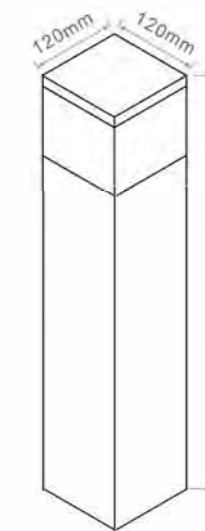

LED	5W
Ra	≥ 80
Color Temperature	3000K / 4000K / 6000K
Fixture Color	Matt Black / Matt White / Dark grey
Input Voltage	AC100-240V
Working Temperature	-15°C ~ 50°C
Material	Aluminum / Acrylic
Safety Type	IP65