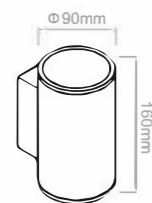

LED	2*5W
Color Temperature	≥80
Ra	3000K / 4000K / 6000K
Fixture Color	Matt Black / Matt White / Dark grey
Input Voltage	AC 100-240 V
Working Temperature	-15° C~ 50° C
Material	Aluminum / Tempered glass
Safety Type	IP65

■ 2154

LED	2*12W
Color Temperature	≥80
Ra	3000K / 4000K / 6000K
Fixture Color	Matt Black / Matt White / Dark grey
Input Voltage	AC 100-240 V
Working Temperature	-15° C~ 50° C
Material	Aluminum / Tempered glass
Safety Type	IP65

LED	5W
Color Temperature	≥80
Ra	3000K / 4000K / 6000K
Fixture Color	Matt Black / Matt White / Dark grey
Input Voltage	AC 100-240V
Working Temperature	-15° C~50° C
Material	Aluminum / Tempered glass
Safety Type	IP65