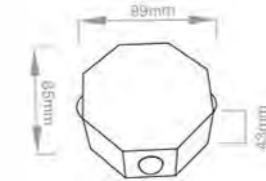

LED	2*3W
Color Temperature	3000K / 4000K / 6000K
Ra	≥ 80
Fixture Color	Matt Black / Matt White / Dark grey
Input Voltage	AC100-240V
Working Temperature	-15° C ~ 50° C
Material	Aluminum / Lens diffuser
Safety Type	IP65

LED	4*1W
Color Temperature	3000K / 4000K / 6000K
Ra	≥ 80
Fixture Color	Matt Black / Matt White / Dark grey
Input Voltage	AC100-240V
Working Temperature	-15° C ~ 50° C
Material	aluminum / Lens diffuser
Safety Type	IP65