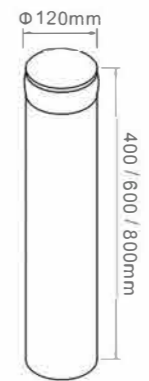

LED	
Power	6W
Color Temperature	≥80
Ra	3000K / 4000K / 6000K
Fixture Color	Matt Black / Matt White / Dark grey
Input Voltage	AC 100-240V
Working Temperature	-15°C-50° C
Material	Aluminum / Acrylic
Safety Type	IP54