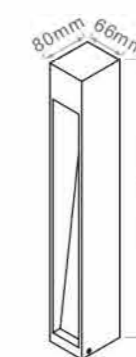

LED	5W
Ra	≥80
Color Temperature	3000K / 4000K / 6000K
Fixture Color	Matt Black / Matt White / Dark grey
Input Voltage	AC100-240V
Working Temperature	-15°C ~ 50°C
Material	Aluminum / Lens
Safety Type	IP65