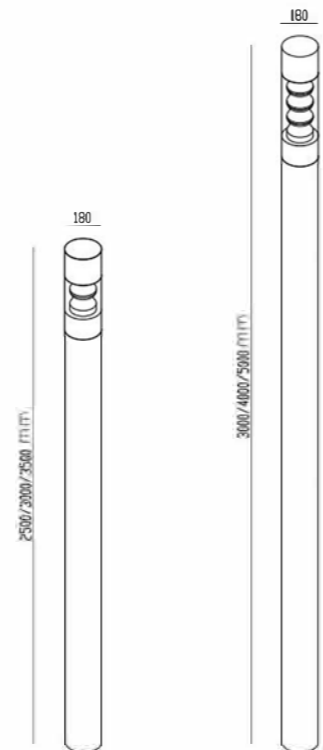

LED	30W / 40W / 50W
Color Temperature	≥80
Ra	3000K / 4000K / 6000K
Fixture Color	Matt Black / Dark Grey
Input Voltage	AC 100~240V
Working Temperature	-15°C~50°C
Material	Aluminum / Acrylic
Safety Type	IP65

P-119 ■