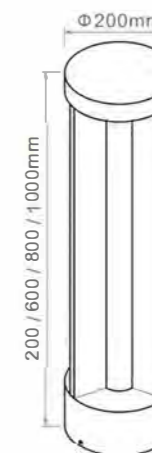

LED	20W
Ra	≥80
Color Temperature	3000K / 4000K / 6000K / 3CCT
Fixture Color	Matt Black / Matt White / Dark grey
Input Voltage	AC 100-240V
Working Temperature	-15° C-50° C
Material	Aluminum / Acrylic
Safety Type	IP65