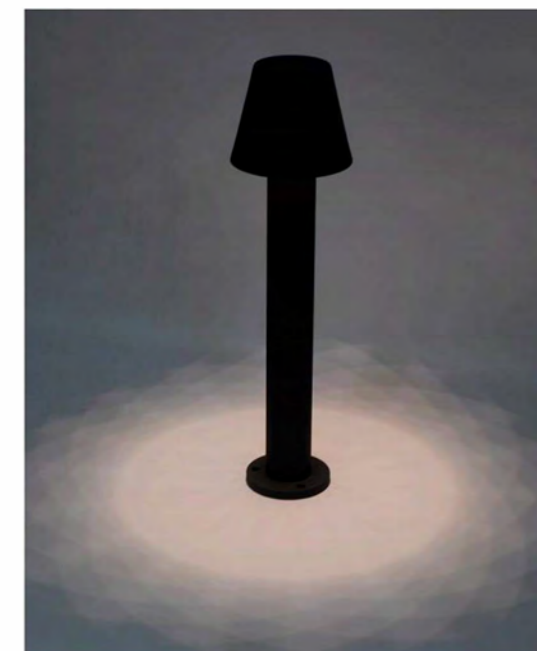

LED	5W
Ra	≥ 80
Color Temperature	3000K / 4000K / 6000K
Fixture Color	Matt Black / Matt White / Dark grey
Input Voltage	AC 100-24 0V
Working Temperature	-15°C - 50°C
Material	Aluminum
Safety Type	IP65