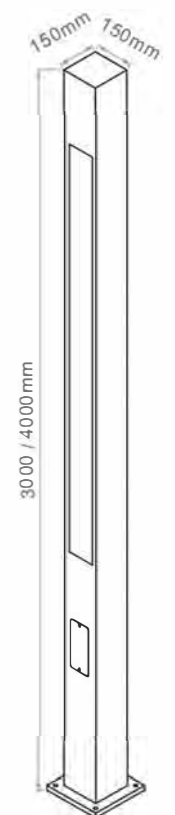

LED	30W / 40W
Ra	≥80
Color Temperature	3000K / 4000K / 6000K
Fixture Color	Matt Black / Dark Grey
Input Voltage	AC 100-240V
Working Temperature	-15° C-50° C
Material	Aluminum / Lens
Safety Type	IP65