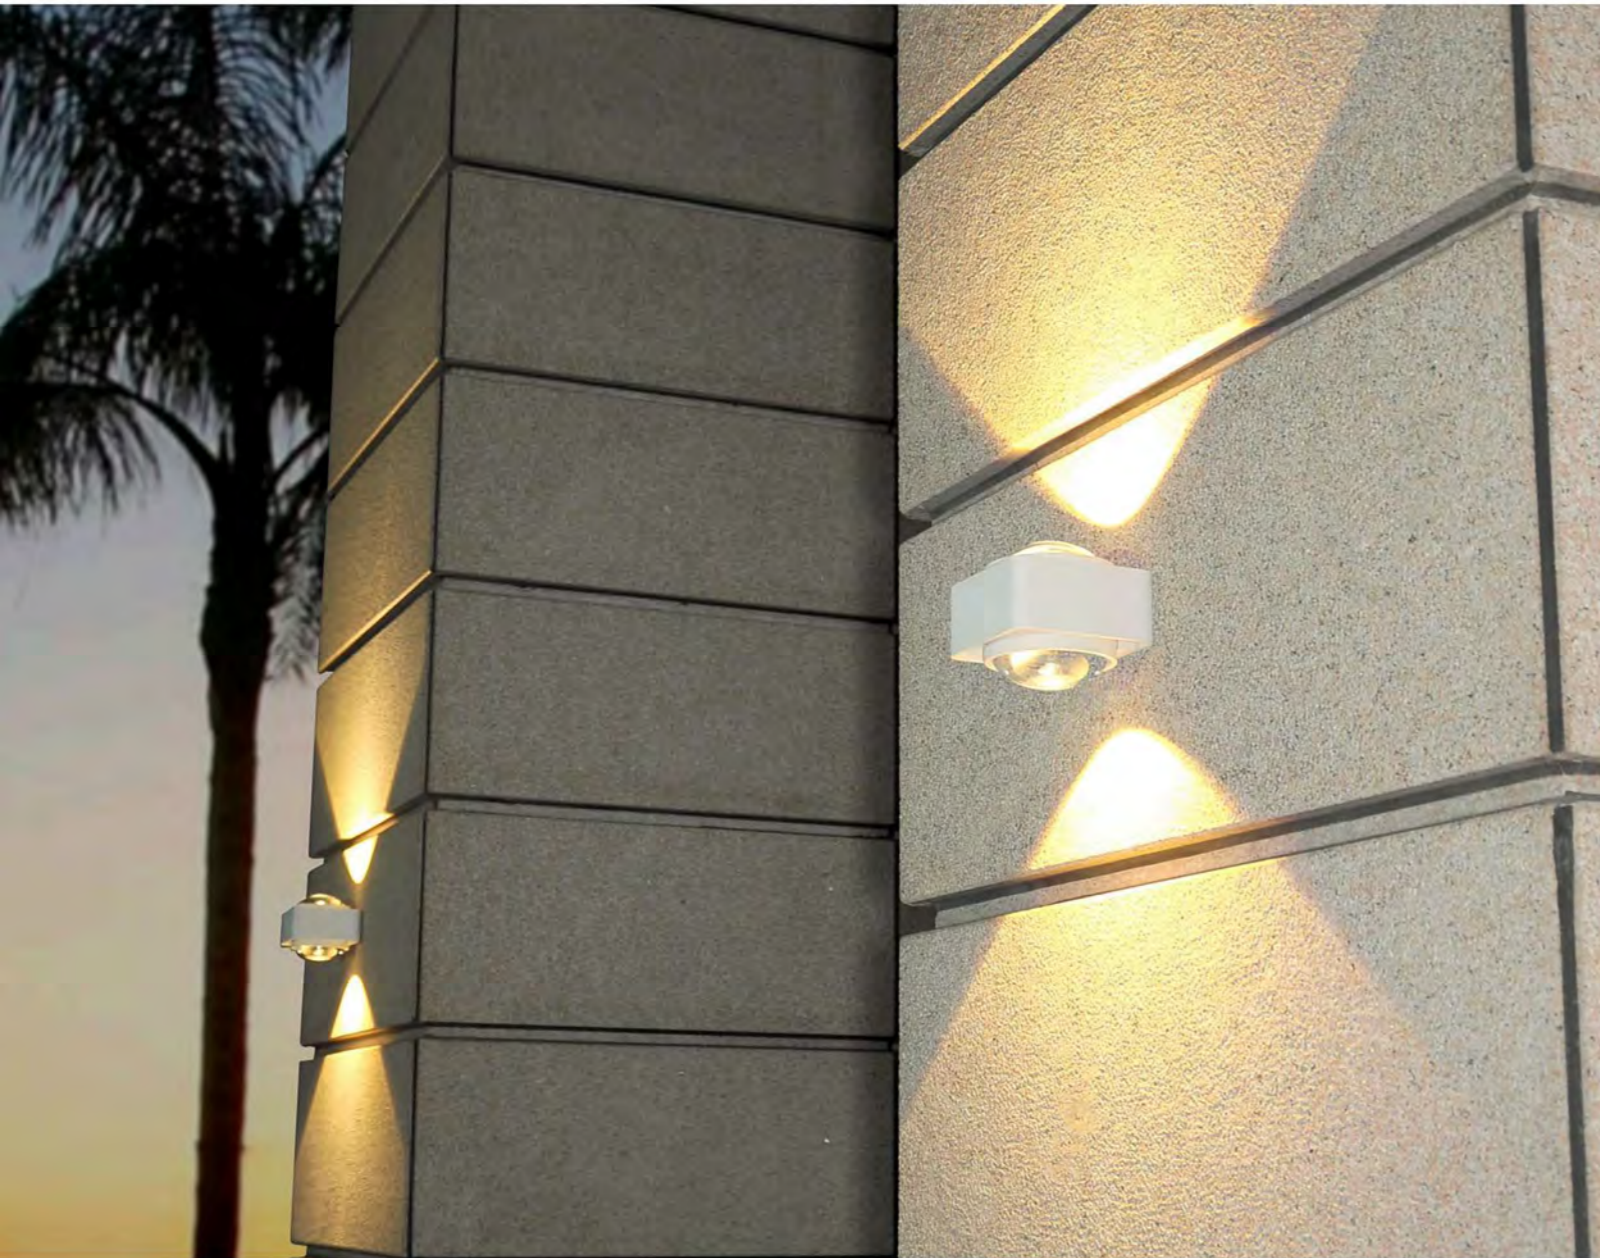

ALU CAN LED

LED	2*3W
Color Temperature	3000K / 4000K / 6000K
Ra	≥ 80
Fixture Color	Matt Black / Matt White / Dark grey
Input Voltage	AC100-240V
Working Temperature	-15°C ~ 50°C
Material	Aluminum / Lens di fuser
Safety Type	IP54