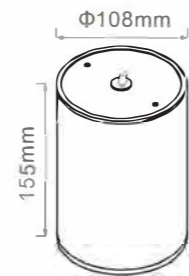

Lighting Catalog

LED	7W
Color Temperature	3000K / 4000K / 6000K
Ra	≥ 80
Fixture Color	Matt Black / Matt White / Dark grey
Input Voltage	AC100-240V
Working Temperature	-15° C ~ 50° C
Material	Aluminum / Tempered glass
Safety Type	IP65