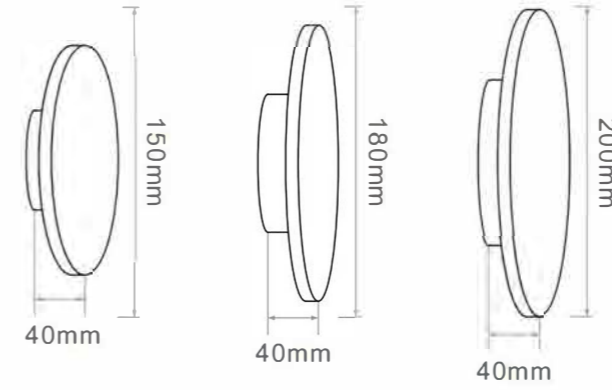

LED	11W
Color Temperature	≥80
Ra	3000K / 4000K / 6000K
Fixture Color	Matt Black / Matt White / Dark grey
Input Voltage	AC 100-240V
Working Temperature	-15 °C-50 °C
Material	Aluminum / PC
Safety Type	IP65

LED	12W
Ra	≥80
Color Temperature	3000K / 4000K / 6000K
Fixture Color	Matt Black / Matt White / Dark grey
Input Voltage	AC 100-240V
Working Temperature	-15 °C-50 °C
Material	Aluminum / PC
Safety Type	IP65

LED	12W
Color Temperature	≥80
Ra	3000K / 4000K / 6000K
Fixture Color	Matt Black / Matt White / Dark grey
Input Voltage	AC 100-240V
Working Temperature	-15 °C-50 °C
Material	Aluminum / PC
Safety Type	IP65