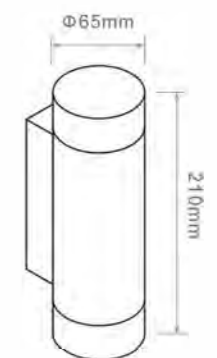

LED	2*5W
Color Temperature	≥80
Ra	3000K / 4000K / 6000K
Fixture Color	Matt Black / Matt White / Dark grey
Input Voltage	AC 100-240V
Working Temperature	-15°C-50°C
Material	Aluminum / Acrylic
Safety Type	IP54