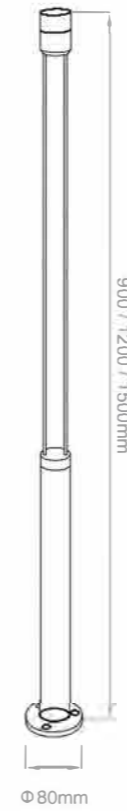

■ LED	
Ra	1W
	≥80
Color Temperature	3000K / 4000K / 6000K
Fixture Color	Oxidation color
Input Voltage	AC100-240V
Working Temperature	-15° C ~ 50° C
Material	Aluminum / Steel / Acrylic diffuser
Safety Type	IP54