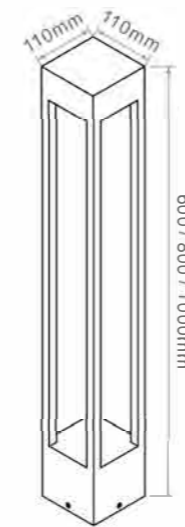

LED	12W
Ra	≥80
Color Temperature	3000K / 4000K / 6000K
Fixture Color	Matt Black / Matt White / Dark grey
Input Voltage	AC 100-240V
Working Temperature	-15° C-50° C
Material	Aluminum / Lens
Safety Type	IP65