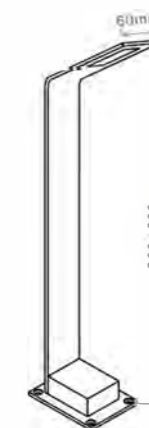

LED	4W
Ra	≥ 80
Color Temperature	3000K / 4000K / 6000K
Fixture Color	Matt Black / Matt White / Dark grey
Input Voltage	AC100-240V
Working Temperature	-15°C - 50°C
Material	Aluminum / PC diffuser
Safety Type	IP54