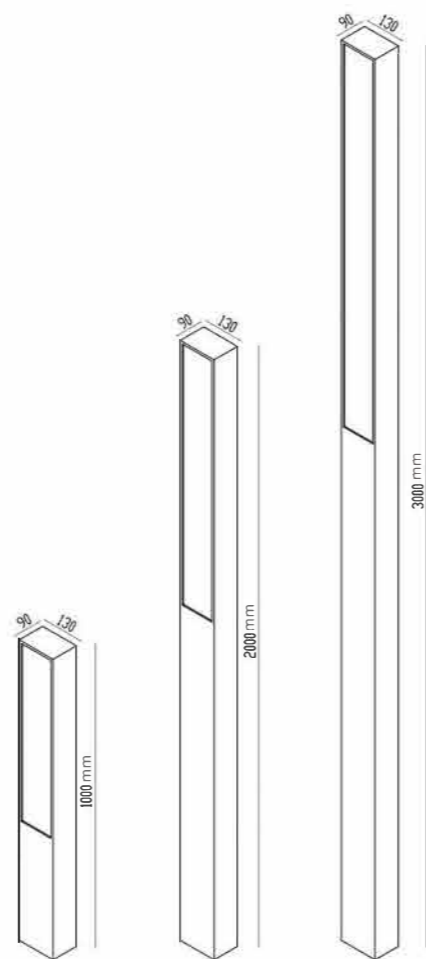

LED	10W / 20W / 30W
Color Temperature	≥80
Ra	3000K / 4000K / 6000K
Fixture Color	Matt Black / Dark Grey
Input Voltage	AC 100-240V
Working Temperature	-15°C-50°C
Material	Aluminum / PC
Safety Type	Ip54

P-103 ■

LED	20W / 40W / 60W
Color Temperature	≥80
Ra	3000K / 4000K / 6000K
Fixture Color	Matt Black / Dark Grey
Input Voltage	AC 100-240V
Working Temperature	-15°C-50°C
Material	Aluminum / PC
Safety Type	IP54