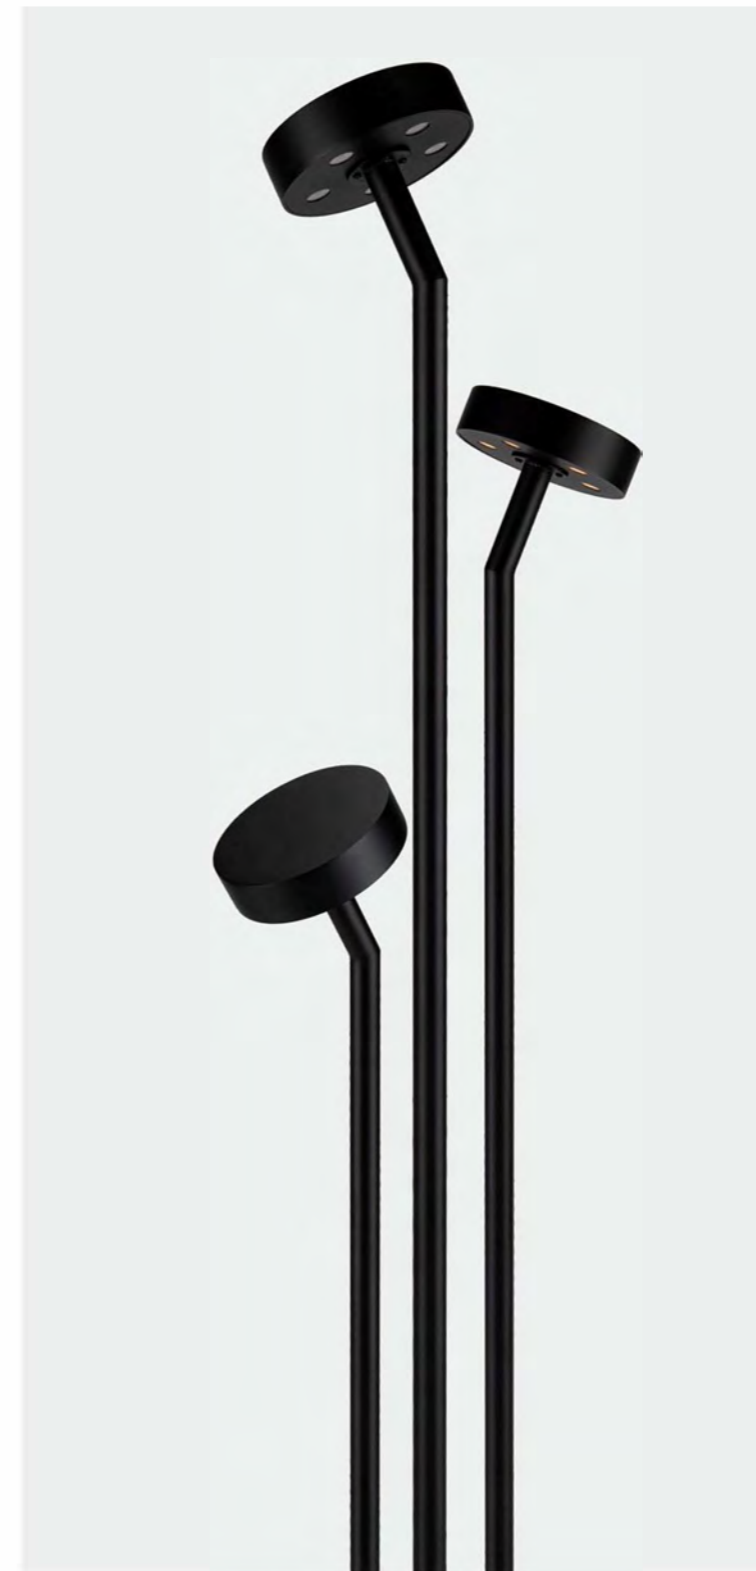

LED	5*2W / 6*2W
Ra	≥80
Color Temperature	3000K / 4000K / 6000K
Fixture Color	Matt Black / Matt White / Dark grey
Input Voltage	AC 100-240V
Working Temperature	-15° C-50° C
Material	Aluminum / Acrylic
Safety Type	IP54