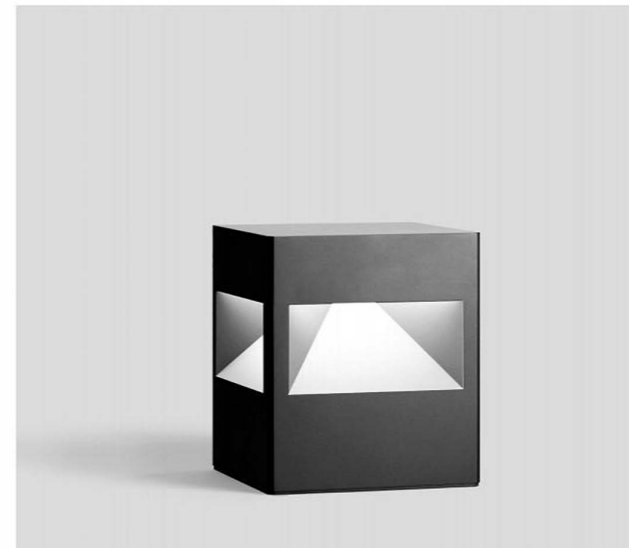

LED	12W
Ra	≥80
Color Temperature	3000K / 4000K / 6000K
Fixture Color	Matt Black / Matt White / Dark grey
Input Voltage	AC100-240V
Working Temperature	-15° C ~ 50° C
Material	Aluminium / PC
Safety Type	IP54