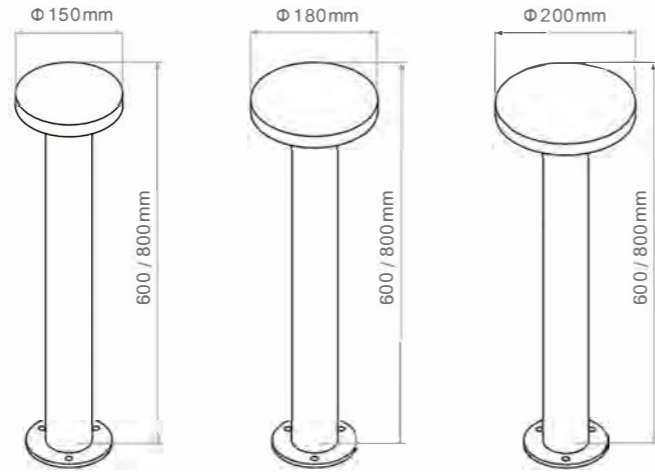

LED	11W
Color Temperature	≥80
Ra	3000K / 4000K / 6000K
Fixture Color	Matt Black / Matt White / Dark grey
Input Voltage	AC 100-240V
Working Temperature	-15 °C-50 °C
Material	Aluminum / PC
Safety Type	IP65

LED	12W
Ra	≥80
Color Temperature	3000K / 4000K / 6000K
Fixture Color	Matt Black / Matt White / Dark grey
Input Voltage	AC 100-240V
Working Temperature	-15 °C-50 °C
Material	Aluminum / PC
Safety Type	IP65