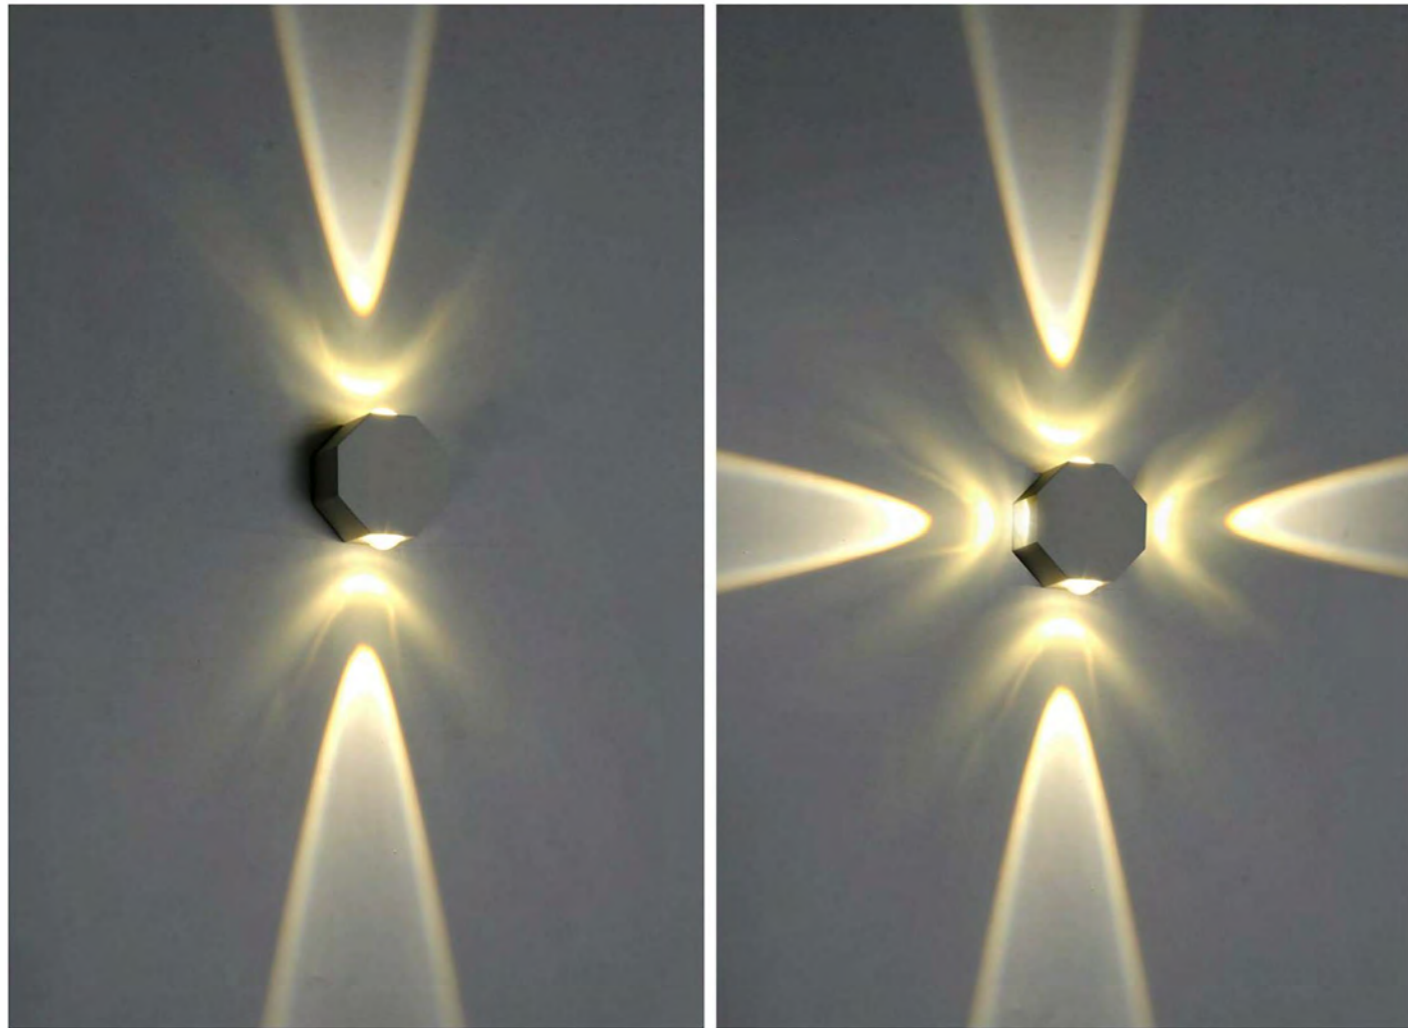

LED	2*3W
Color Temperature	3000K / 4000K / 6000K
Ra	≥ 80
Fixture Color	Matt Black / Matt White / Dark grey
Input Voltage	AC100-240V
Working Temperature	-15° C ~ 50° C
Material	Aluminum / Lens diffuser
Safety Type	IP65

LED	4*1W
Color Temperature	3000K / 4000K / 6000K
Ra	≥ 80
Fixture Color	Matt Black / Matt White / Dark grey
Input Voltage	AC100-240V
Working Temperature	-15° C ~ 50° C
Material	aluminum / Lens diffuser
Safety Type	IP65