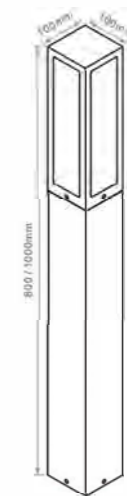

LED	20W
Ra	≥ 80
Color Temperature	3000K / 4000K / 6000K / 3CCT
Fixture Color	Matt Black / Matt White / Dark grey
Input Voltage	AC 100-240V
Working Temperature	-15° C-50° C
Material	Aluminum / Acrylic
Safety Type	IP65