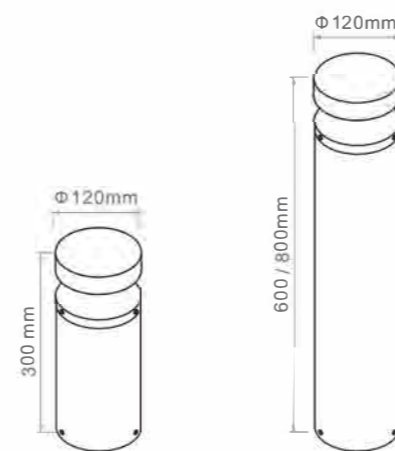

LED	12W
Color Temperature	≥80
Ra	3000K / 4000K / 6000K
Fixture Color	Matt Black / Matt White / Dark grey
Input Voltage	AC 100-240V
Working Temperature	-15°C-50° C
Material	Aluminum / PC
Safety Type	IP54

LED	5W / E27
Ra	≥80
Color Temperature	3000K / 4000K / 6000K
Fixture Color	Matt Black / Matt White / Dark grey
Input Voltage	AC 100-240V
Working Temperature	-15° C-50° C
Material	Aluminum
Safety Type	IP54