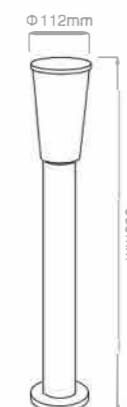

LED	8W
Ra	≥80
Color Temperature	3000K / 4000K / 6000K
Fixture Color	Matt Black / Matt White / Dark grey
Input Voltage	AC100-240V
Working Temperature	-15°C - 50°C
Material	Aluminum / PC diffuser
Safety Type	IP54