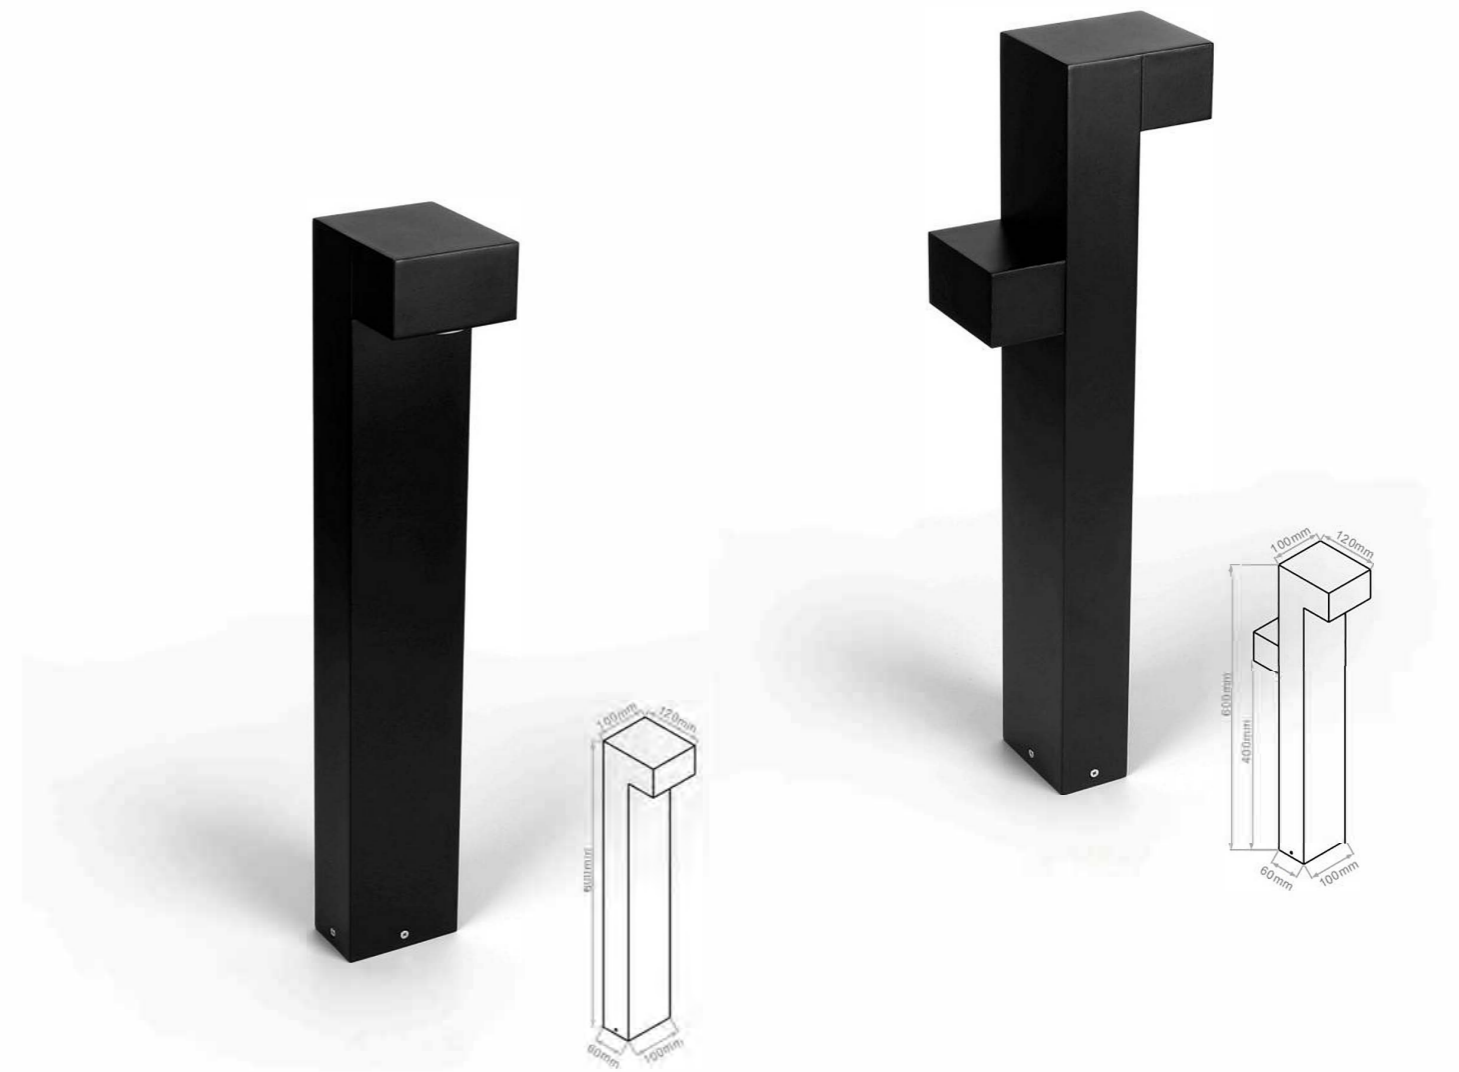

LED

LED	5W
Color Temperature	3000K / 4000K / 6000K
Ra	≥ 80
Fixture Color	Matt Black / Matt White / Dark grey
Input Voltage	AC100-240V
Working Temperature	-15° C ~ 50° C
Material	Aluminum / Lens diffuser
Safety Type	IP65

LED

LED	2*5W
Color Temperature	3000K / 4000K / 6000K
Ra	≥ 80
Fixture Color	Matt Black / Matt White / Dark grey
Input Voltage	AC100-240V
Working Temperature	-15° C ~ 50° C
Material	Aluminum / Lens diffuser
Safety Type	IP65