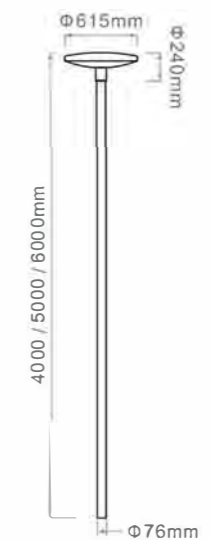

LED	50W
Color Temperature	≥80
Ra	3000K / 4000K / 6000K
Fixture Color	Matt Black / Dark Grey
Input Voltage	AC 100-240V
Working Temperature	-15°C-50°C
Material	Aluminum / PC
Safety Type	IP54