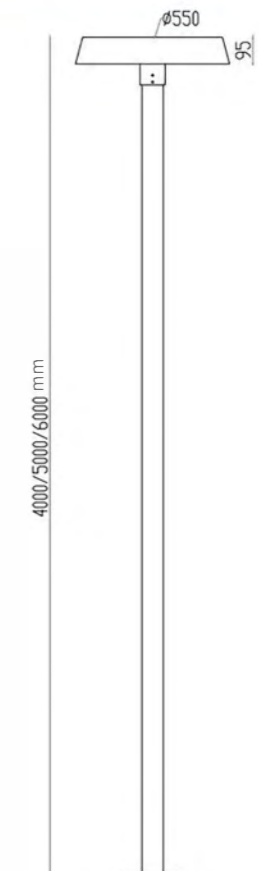

LED	30W / 40W / 50W
Color Temperature	≥80
Ra	3000K / 4000K / 6000K
Fixture Color	Matt Black / Dark Grey
Input Voltage	AC 100~240V
Working Temperature	-15°C~50°C
Material	Aluminum / PC
Safety Type	IP65

P-116 ■