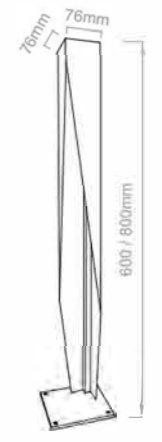

LED	5W
Ra	≥80
Color Temperature	3000K / 4000K / 6000K
Fixture Color	Matt Black / Matt White / Dark grey
Input Voltage	AC 100-240V
Working Temperature	-15° C-50° C
Material	Aluminum / Lens
Safety Type	IP65