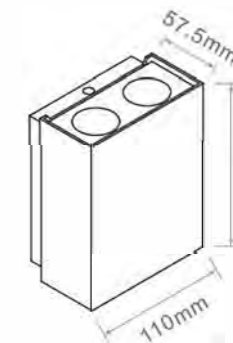

P-24

LED	2 * 2 W
Color Temperature	≥ 80
Ra	3000K / 4000K / 6 000K
Fixture Color	Matt Black / Matt White / Dark grey
Input Voltage	AC 100-240V
Working Temperature	-15°C-50°C
Material	Aluminum / Lens / Tempered glass
Safety Type	IP6 5

LED	4*2W
Color Temperature	≥ 80
Ra	3000K / 4000K / 6 000K
Fixture Color	Matt Black / Matt White / Dark grey
Input Voltage	AC 100-240V
Working Temperature	-15° C-50° C
Material	Aluminum / Lens / Tempered glass
Safety Type	IP6 5