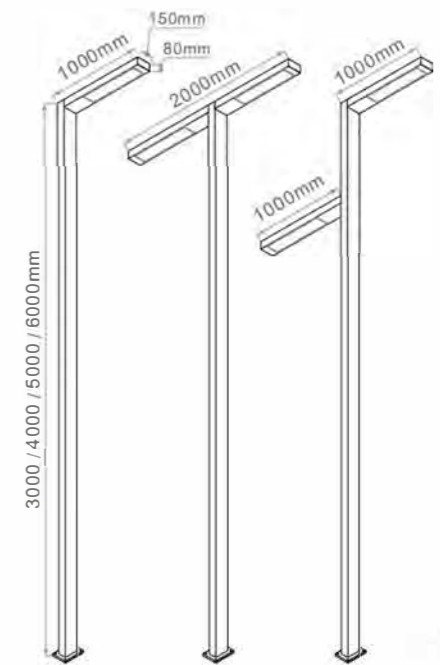

LED	30W / 45W / 60W / 75W
Ra	≥80
Color Temperature	3000K / 4000K / 6000K
Fixture Color	Matt Black / Dark Grey
Input Voltage	AC 100-240V
Working Temperature	-15° C-50° C
Material	Aluminum / Lens/ Acrylic
Safety Type	IP65