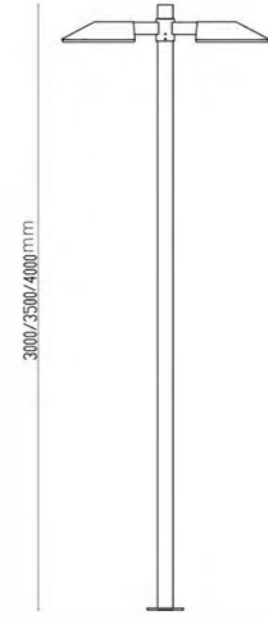

LED

	2*30W / 2*40W / 2*50W
Color Temperature	≥80
Ra	3000K / 4000K / 6000K
Fixture Color	Matt Black / Dark Grey
Input Voltage	AC 100~240V
Working Temperature	-15°C~50°C
Material	Aluminum / Tempered Glass
Safety Type	IP65