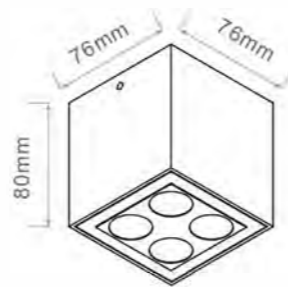

LED	4*2W
Color Temperature	≥80
Ra	3000K / 4000K / 6000K
Fixture Color	Matt Black / Matt White / Dark grey
Input Voltage	AC 100-240V
Working Temperature	-15°C-50°C
Material	Aluminum / Tempered glass
Safety Type	IP65

P-07 ■