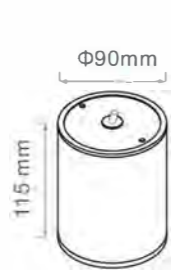

Lighting Catalog

LED	7W
Color Temperature	3000K / 4000K / 6000K
Ra	≥ 80
Fixture Color	Matt Black / Matt White / Dark grey
Input Voltage	AC100-240V
Working Temperature	-15° C ~ 50° C
Material	Aluminum / Tempered glass
Safety Type	IP65