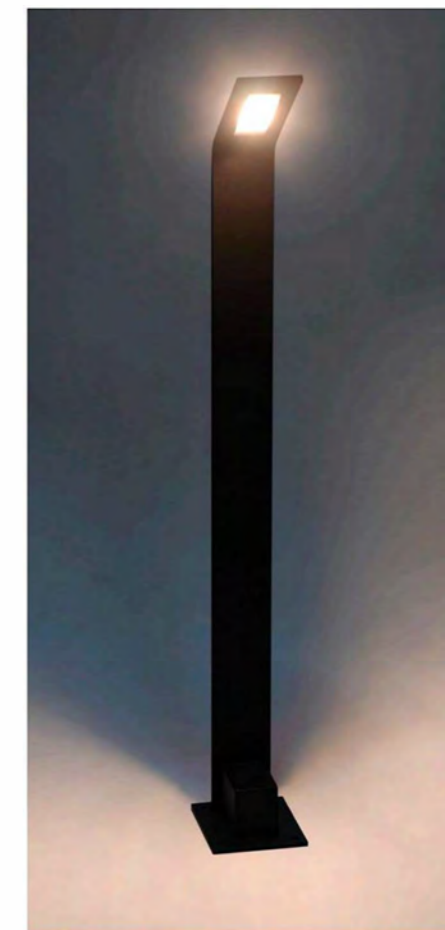

LED	4W
Ra	≥ 80
Color Temperature	3000K / 4000K / 6000K
Fixture Color	Matt Black / Matt White / Dark grey
Input Voltage	AC100-240V
Working Temperature	-15°C - 50°C
Material	Aluminum / PC diffuser
Safety Type	IP54