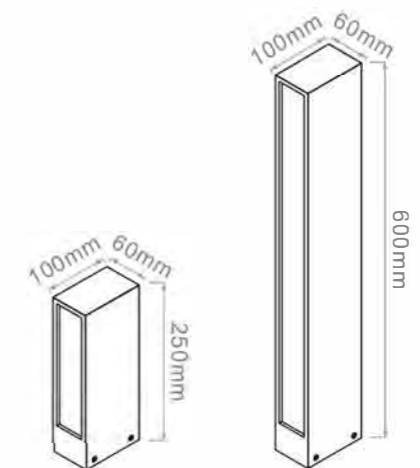

LED	6W / 12W
Ra	≥80
Color Temperature	3000K / 4000K / 6000K / 3CCT
Fixture Color	Matt Black / Matt White / Dark grey
Input Voltage	AC 100-240V
Working Temperature	-15° C-50° C
Material	Aluminum / PC
Safety Type	IP65