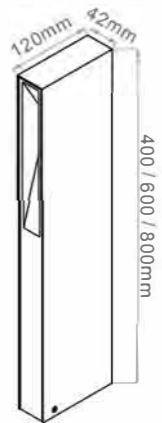

LED	3W
Ra	≥80
Color Temperature	3000K / 4000K / 6000K
Fixture Color	Matt Black / Matt White / Dark grey
Input Voltage	AC100-240V
Working Temperature	-15° C - 50° C
Material	Aluminium / Lens
Safety Type	IP65