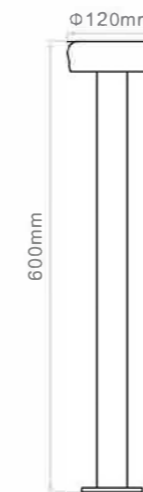

■ LED

Ra	5W
Color Temperature	≥80
Fixture Color	3000K / 4000K / 6000K
	Matt Black / Matt White / Dark grey
Input Voltage	AC 100-240V
Working Temperature	-15° C-50° C
Material	Aluminum / PC
Safety Type	IP65