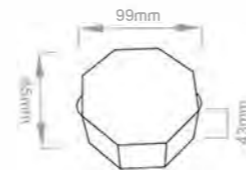

LED	2*3W
Color Temperature	3000K / 4000K / 6000K
Ra	≥ 80
Fixture Color	Matt Black / Matt White / Dark grey
Input Voltage	AC100-240V
Working Temperature	-15° C ~ 50° C
Material	Aluminum / Lens diffuser
Safety Type	IP65

LED	4*1W
Color Temperature	3000K / 4000K / 6000K
Ra	≥ 80
Fixture Color	Matt Black / Matt White / Dark grey
Input Voltage	AC100-240V
Working Temperature	-15° C ~ 50° C
Material	aluminum / Lens diffuser
Safety Type	IP65