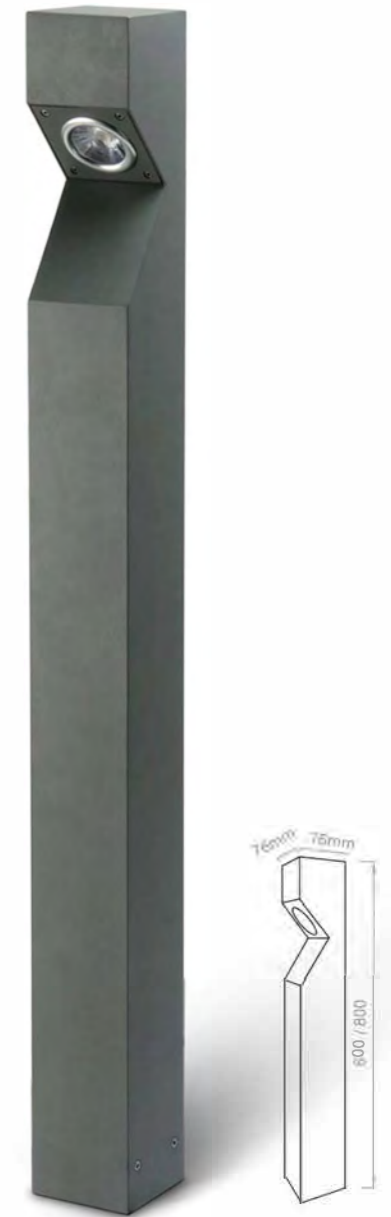

LED	5W
Ra	≥80
Color Temperature	3000K / 4000K / 6000K
Fixture Color	Matt Black / Matt White / Dark grey
Input Voltage	AC100-240V
Working Temperature	-15°C - 50°C
Material	Aluminum / Lens diffuser
Safety Type	IP65