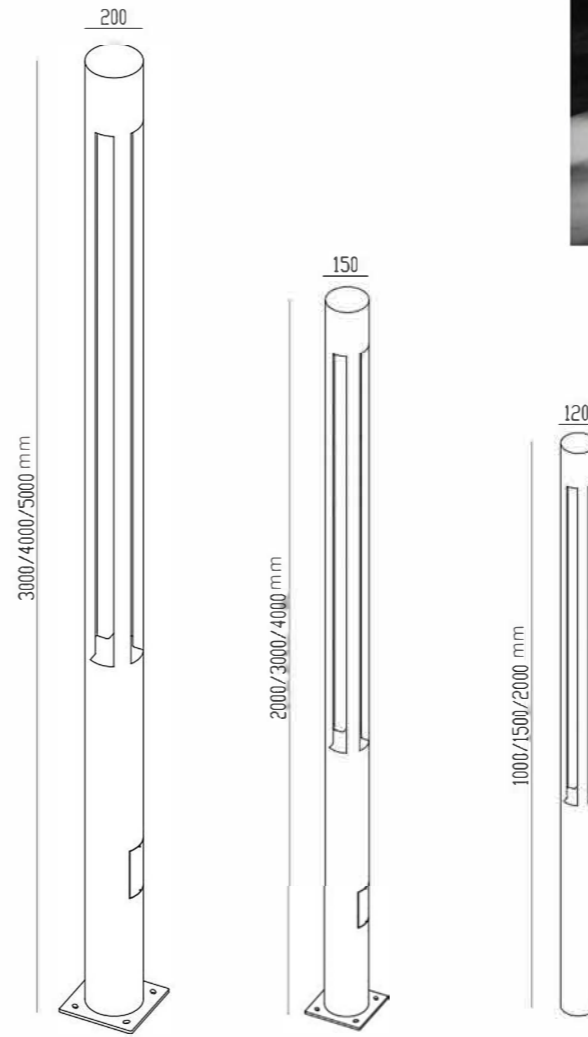

LED	30W / 40W / 50W
Color Temperature	≥80
Ra	3000K / 4000K / 6000K
Fixture Color	Matt Black / Dark Grey
Input Voltage	AC 100-240V
Working Temperature	-15°C~50°C
Material	Aluminum / Lens
Safety Type	IP65