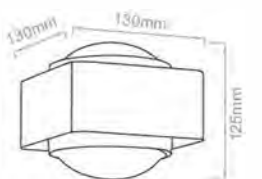

ALU CAN LED

LED	2*3W
Color Temperature	3000K / 4000K / 6000K
Ra	≥ 80
Fixture Color	Matt Black / Matt White / Dark grey
Input Voltage	AC100-240V
Working Temperature	-15°C ~ 50°C
Material	Aluminum / Lens di fuser
Safety Type	IP54