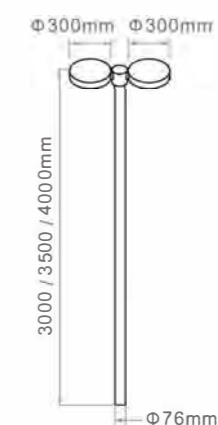

LED	2*20W
Color Temperature	≥80
Ra	3000K / 4000K / 6000K
Fixture Color	Matt Black / Dark Grey
Input Voltage	AC 100~240V
Working Temperature	-15°C~50° C
Material	Aluminum / PC
Safety Type	IP65