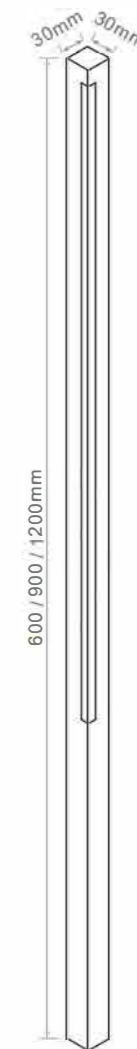

LED	
Ra	≥ 80
Color Temperature	3000K / 4000K / 6000K
Fixture Color	Matt Black / Matt White / Dark grey
Input Voltage	AC 100-240V
Working Temperature	-15° C-50° C
Material	Aluminum / Acrylic
Safety Type	IP54