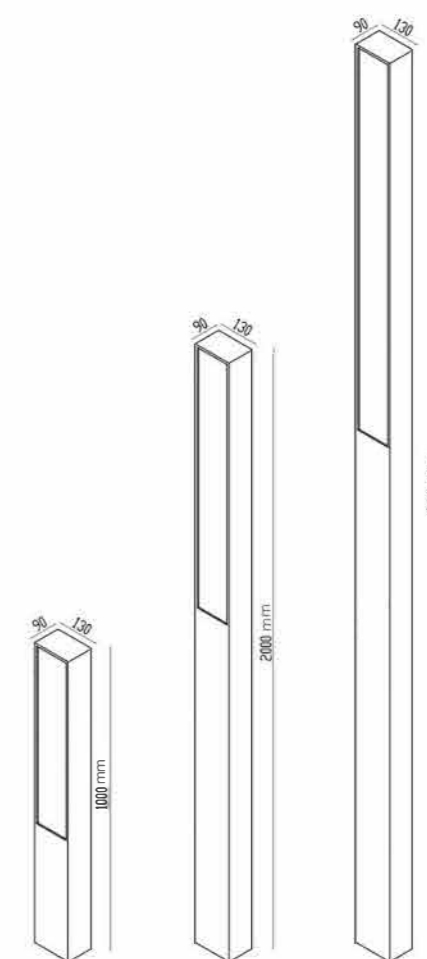

LED	10W / 20W / 30W
Color Temperature	≥80
Ra	3000K / 4000K / 6000K
Fixture Color	Matt Black / Dark Grey
Input Voltage	AC 100-240V
Working Temperature	-15°C-50°C
Material	Aluminum / PC
Safety Type	Ip54

P-103 ■

LED	20W / 40W / 60W
Color Temperature	≥80
Ra	3000K / 4000K / 6000K
Fixture Color	Matt Black / Dark Grey
Input Voltage	AC 100-240V
Working Temperature	-15°C-50°C
Material	Aluminum / PC
Safety Type	IP54

P-104 ■