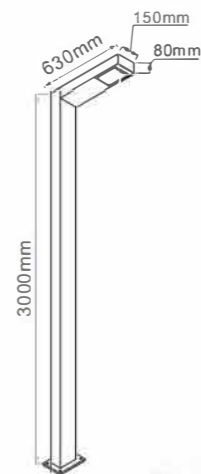

LED	30W / 45W / 60W / 75W
Ra	≥80
Color Temperature	3000K / 4000K / 6000K
Fixture Color	Matt Black / Dark Grey
Input Voltage	AC 100-240V
Working Temperature	-15° C-50° C
Material	Aluminum / Lens/ Acrylic
Safety Type	IP65