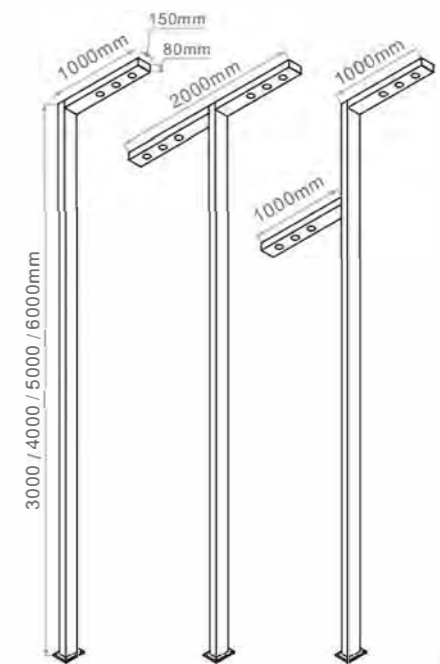

LED	30W / 45W / 60W / 75W
Ra	≥80
Color Temperature	3000K / 4000K / 6000K
Fixture Color	Matt Black / Dark Grey
Input Voltage	AC 100-240V
Working Temperature	-15° C-50° C
Material	Aluminum / Lens/ Acrylic
Safety Type	IP65