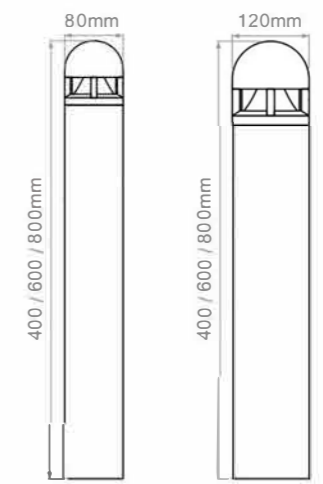

LED	5W / 10W
Ra	≥80
Color Temperature	3000K / 4000K / 6000K
Fixture Color	Matt Black / Matt White / Dark grey
Input Voltage	AC100-240V
Working Temperature	-15° C ~ 50° C
Material	Aluminum / PC diffuser
Safety Type	IP65