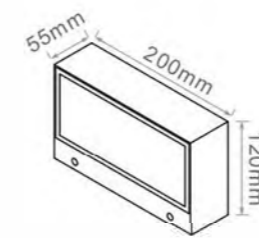

LED	6 W
Color Temperature	≥80
Ra	3000K / 4000K / 6000K
Fixture Color	Matt Black / Matt White / Dark grey
Input Voltage	AC 100-240V
Working Temperature	-15° C-50° C
Material	Aluminum / Tempered glass
Safety Type	IP65

LED	9 W
Color Temperature	≥80
Ra	3000K / 4000K / 6000K
Fixture Color	Matt Black / Matt White / Dark grey
Input Voltage	AC 100-240V
Working Temperature	-15° C-50° C
Material	Aluminum / Tempered glass
Safety Type	IP65

LED	2*6W
Color Temperature	≥80
Ra	3000K / 4000K / 6000K
Fixture Color	Matt Black / Matt White / Dark grey
Input Voltage	AC 100-240V
Working Temperature	-15° C-50° C
Material	Aluminum / Tempered glass
Safety Type	IP65

LED	2*9 W
Color Temperature	≥80
Ra	3000K / 4000K / 6000K
Fixture Color	Matt Black / Matt White / Dark grey
Input Voltage	AC 100-240V
Working Temperature	-15° C-50° C
Material	Aluminum / Tempered glass
Safety Type	IP65