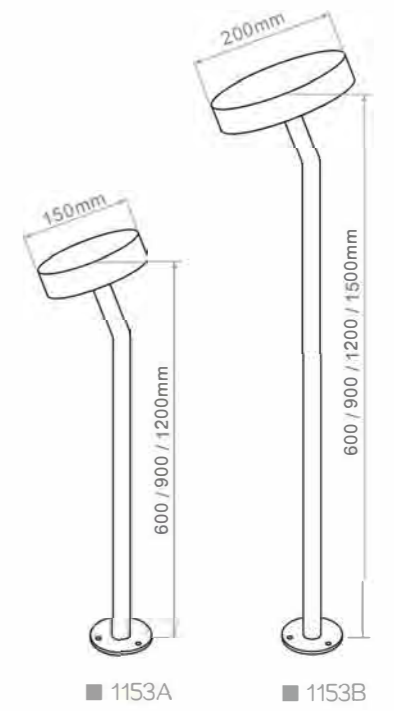

LED	5*2W / 6*2W
Ra	≥80
Color Temperature	3000K / 4000K / 6000K
Fixture Color	Matt Black / Matt White / Dark grey
Input Voltage	AC 100-240V
Working Temperature	-15° C-50° C
Material	Aluminum / Acrylic
Safety Type	IP54