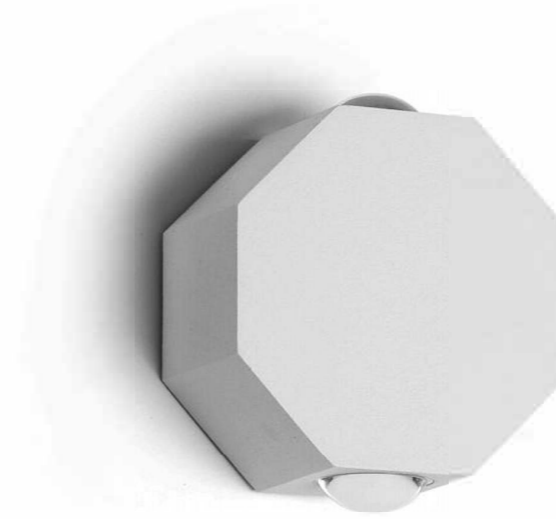

LED	2*3W
Color Temperature	3000K / 4000K / 6000K
Ra	≥ 80
Fixture Color	Matt Black / Matt White / Dark grey
Input Voltage	AC100-240V
Working Temperature	-15° C ~ 50° C
Material	Aluminum / Lens diffuser
Safety Type	IP65

LED	4*1W
Color Temperature	3000K / 4000K / 6000K
Ra	≥ 80
Fixture Color	Matt Black / Matt White / Dark grey
Input Voltage	AC100-240V
Working Temperature	-15° C ~ 50° C
Material	aluminum / Lens diffuser
Safety Type	IP65