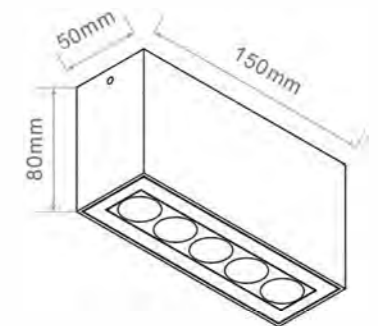

LED	5*2W
Color Temperature	≥80
Ra	3000K / 4000K / 6000K
Fixture Color	Matt Black / Matt White / Dark grey
Input Voltage	AC 100-240V
Working Temperature	-15°C-50°C
Material	Aluminum / Tempered glass
Safety Type	IP65