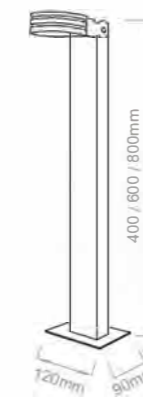

LED	2 x 5 W
Ra	≥ 80
Color Temperature	3000K / 4000K / 6000K
Fixture Color	Matt Black / Matt White / Dark grey
Input Voltage	AC100-240V
Working Temperature	-15°C - 50°C
Material	Aluminum / Tempered glass
Safety Type	IP65