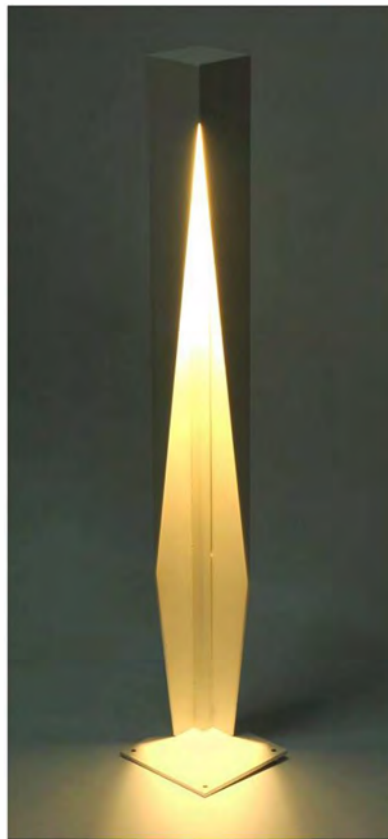

LED	5W
Ra	≥80
Color Temperature	3000K / 4000K / 6000K
Fixture Color	Matt Black / Matt White / Dark grey
Input Voltage	AC 100-240V
Working Temperature	-15° C-50° C
Material	Aluminum / Lens
Safety Type	IP65