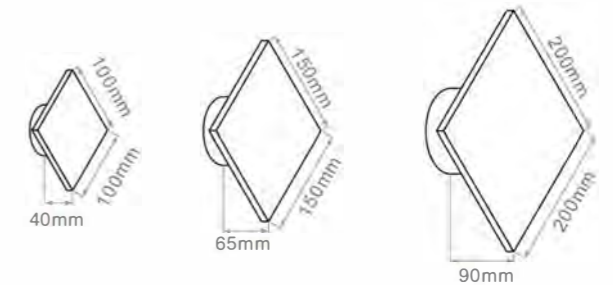

LED	4W
Color Temperature	≥80
Ra	3000K / 4000K / 6000K
Fixture Color	Matt Black / Matt White / Dark grey
Input Voltage	AC 100-240V
Working Temperature	-15° C-50° C
Material	Aluminum / PC
Safety Type	IP65