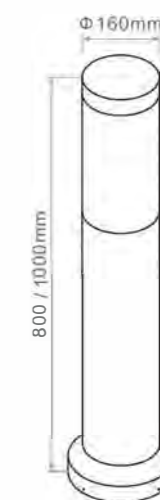

P-66 ■

LED	20W
Ra	≥80
Color Temperature	3000K / 4000K / 6000K / 3CCT
Fixture Color	Steel color / Brushed finish
Input Voltage	AC 100-240V
Working Temperature	-15° C-50° C
Material	Stainless steel / Acrylic
Safety Type	IP65