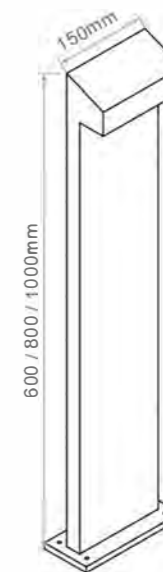

LED	12W
Color Temperature	≥80
Ra	3000K / 4000K / 6000K
Fixture Color	Matt Black / Matt White / Dark grey
Input Voltage	AC 100-240V
Working Temperature	-15°C-50° C
Material	Aluminum / Tempered glass
Safety Type	IP65