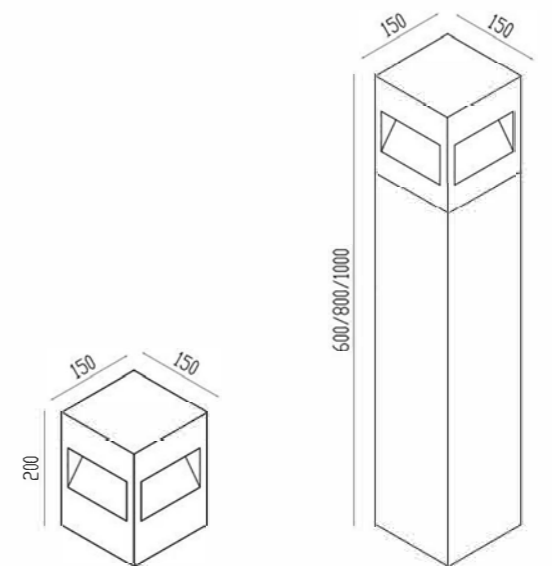

LED	12W
Ra	≥80
Color Temperature	3000K / 4000K / 6000K
Fixture Color	Matt Black / Matt White / Dark grey
Input Voltage	AC100-240V
Working Temperature	-15° C ~ 50° C
Material	Aluminium / PC
Safety Type	IP54