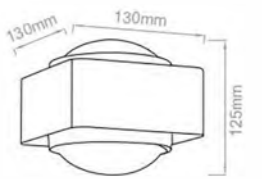

P-08 ■

ALU CAN LED

LED	2*3W
Color Temperature	3000K / 4000K / 6000K
Ra	≥ 80
Fixture Color	Matt Black / Matt White / Dark grey
Input Voltage	AC100-240V
Working Temperature	-15°C ~ 50°C
Material	Aluminum / Lens di fuser
Safety Type	IP54