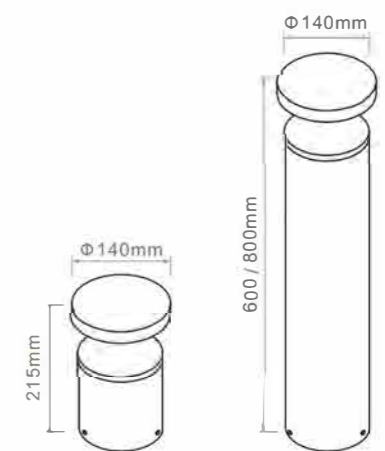

LED	12W
Color Temperature	≥80
Ra	3000K / 4000K / 6000K
Fixture Color	Matt Black / Matt White / Dark grey
Input Voltage	AC 100-240V
Working Temperature	-15°C-50° C
Material	Aluminum / PC
Safety Type	IP54

LED	5W / E27
Ra	≥80
Color Temperature	3000K / 4000K / 6000K
Fixture Color	Matt Black / Matt White / Dark grey
Input Voltage	AC 100-240V
Working Temperature	-15° C-50° C
Material	Aluminum
Safety Type	IP54