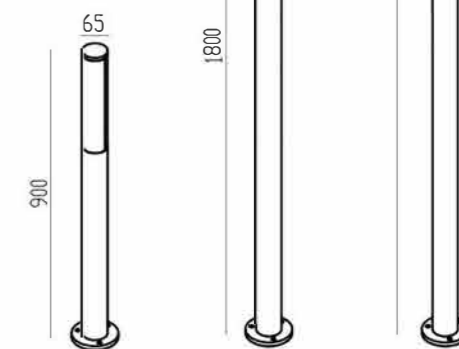

LED	8W / 16W / 24W
Ra	≥ 80
Color Temperature	3000K / 4000K / 6000K
Fixture Color	Matt Black / Matt White / Dark grey
Input Voltage	AC100-240V
Working Temperature	-15°C - 50°C
Material	Aluminum / PC diffuser
Safety Type	IP54

P-54 ■