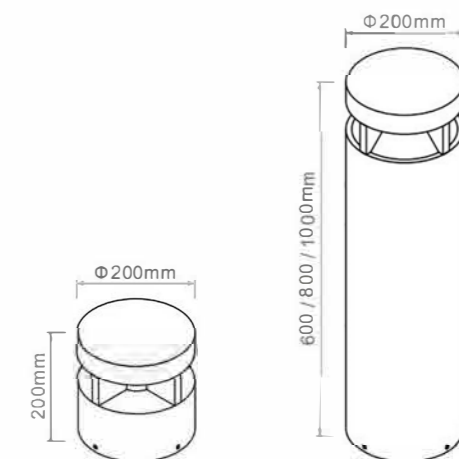

LED	20W
Ra	≥80
Color Temperature	3000K / 4000K / 6000K / 3CCT
Fixture Color	Matt Black / Matt White / Dark grey
Input Voltage	AC 100-240V
Working Temperature	-15° C-50° C
Material	Aluminum / Acrylic
Safety Type	IP65