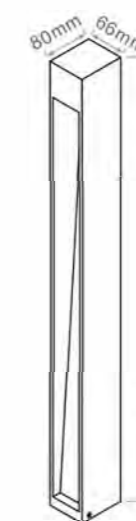

LED	5W
Ra	≥80
Color Temperature	3000K / 4000K / 6000K
Fixture Color	Matt Black / Matt White / Dark grey
Input Voltage	AC100-240V
Working Temperature	-15°C ~ 50°C
Material	Aluminum / Lens
Safety Type	IP65