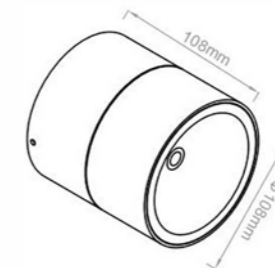

LED	12W
Color Temperature	≥ 80
Ra	3000K / 4000K / 6000K
Fixture Color	Matt Black / Matt White / Dark grey
Input Voltage	AC 100-240V
Working Temperature	-15° C ~ 50° C
Material	Aluminum / Tempered glass
Safety Type	IP65