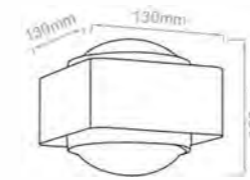

ALU CAN LED

LED	2*3W
Color Temperature	3000K / 4000K / 6000K
Ra	≥ 80
Fixture Color	Matt Black / Matt White / Dark grey
Input Voltage	AC100-240V
Working Temperature	-15°C ~ 50°C
Material	Aluminum / Lens di fuser
Safety Type	IP54