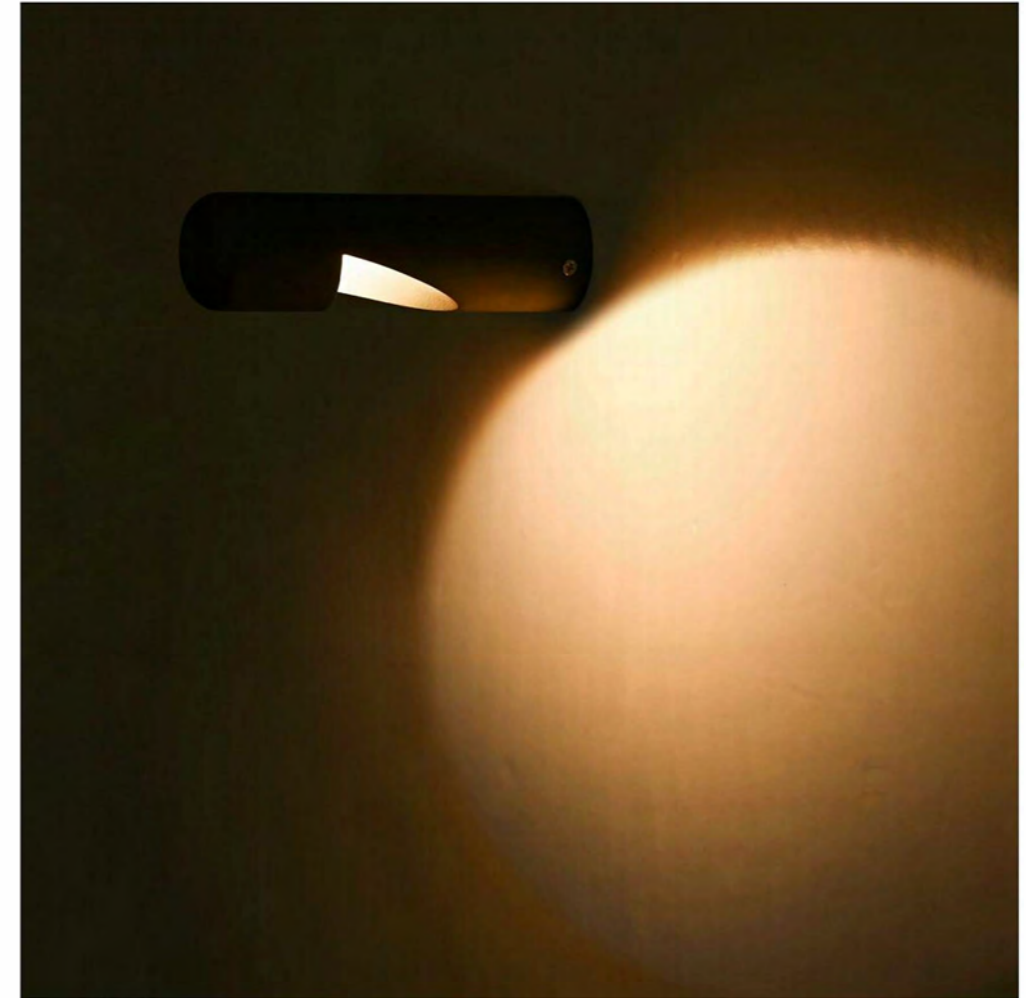

LED	5W
Ra	≥80
Color Temperature	3000K / 4000K / 6000K
Fixture Color	Matt Black / Matt White / Dark grey
Input Voltage	AC100-240V
Working Temperature	-15° C ~ 50° C
Material	Aluminum / PC diffuser
Safety Type	IP65