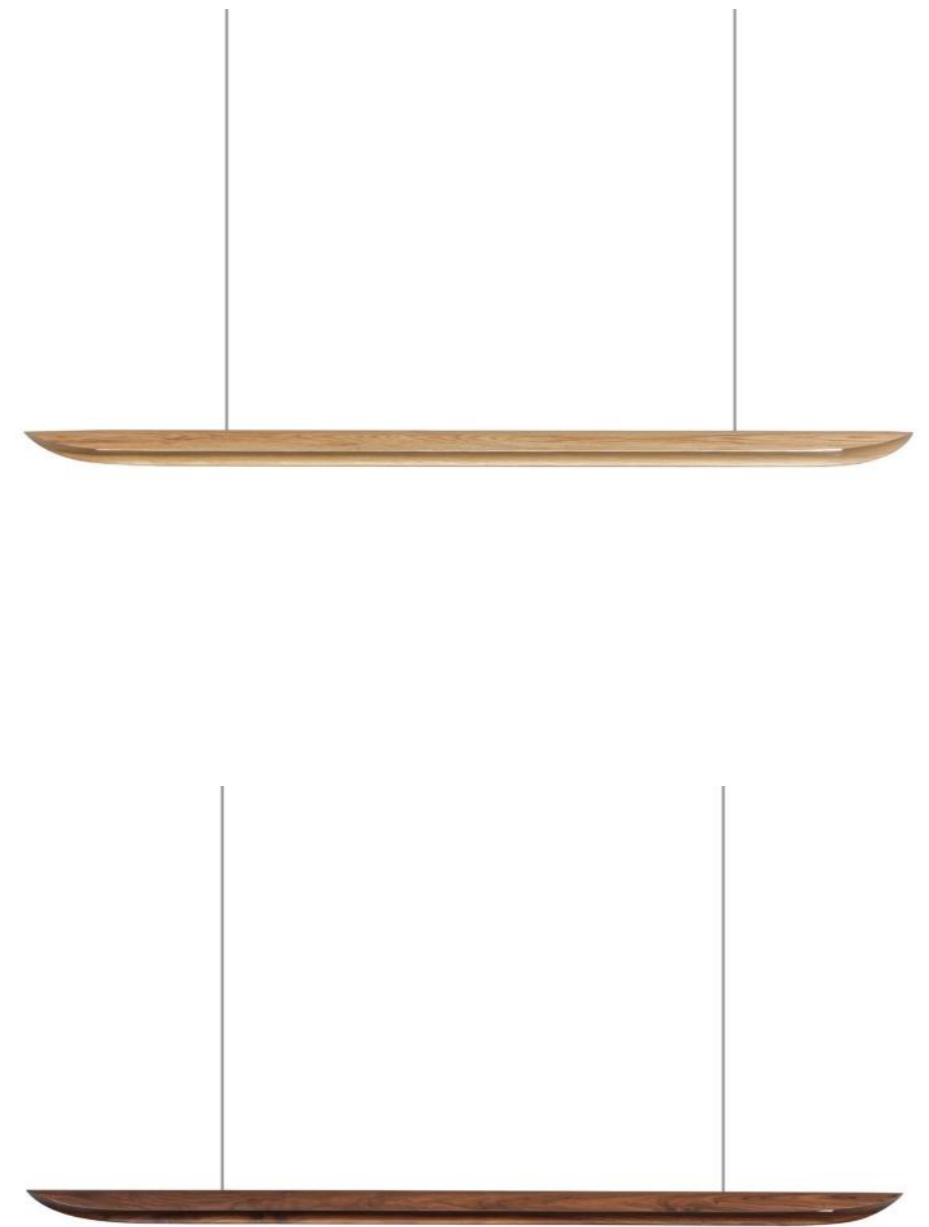

Wooden Wall Lamp

Wooden Table & Floor Lamp

Wooden Linear Pendant Lamp

Material: Beech wood / Darkwalnut wood
Size: W60*H50*1300Lmm/1500Lmm/1800Lmm
Wattage: LED 20W /24W/28W

Wooden LED Ring Pendant Lamp

Material: Oak wood / Darkwalnut wood
Size: Dia 450 mm / 500mm /600mm /700mm /800mm
Wattage: LED 20W/ LED24W /LED 40W/LED 50W/LED 60W

Wooden Linear Pendant Lamp

Material: Oak wood / Darkwalnut wood & metal bar

Size: W25*H60*1200mm/1500mm/1800mm

Wattage: LED 20W/ LED24W /LED 28W

Wooden Linear Pendant Lamp

Material: Beech wood/ Darkwalnut wood

Size: W55*H25*1200mm/1500mm/1800mm

Wattage: LED 20W/ LED24W /LED 28W

Wooden Linear Pendant Lamp

Material: Beech wood/ Darkwalnut wood

Size: W45*H80*1200mm/1500mm/1800mm

Wattage: LED 20W/ LED24W /LED 28W

Wooden Linear Pendant Lamp

Material: Beech wood/ Darkwalnut wood

Size: W40*H60*1200mm/1500mm/1800mm

Wattage: LED 20W/ LED24W /LED 28W

Wooden Linear Pendant Lamp

Material: Ash wood / Darkwalnut wood
Size: W80*H45*1200Lmm/1500Lmm/1800Lmm
Wattage: LED 20W /24W/28W