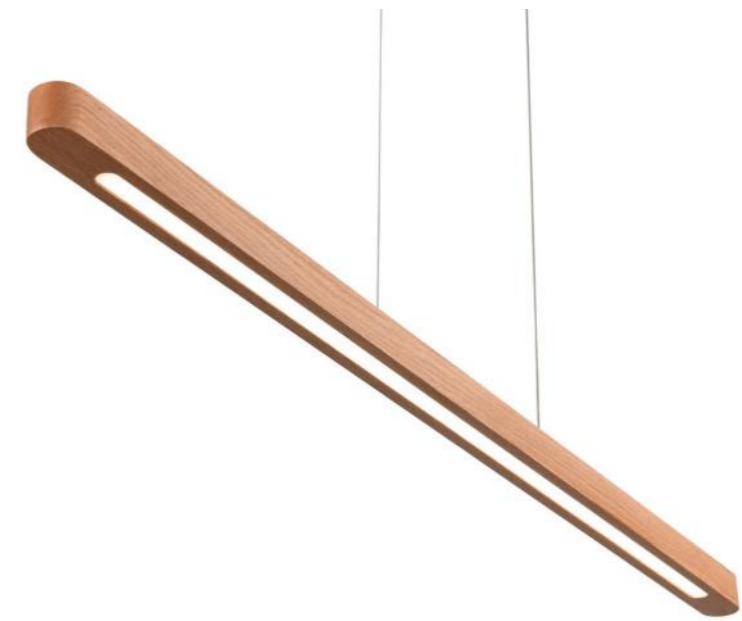

Wooden Linear Pendant Lamp

Material: Oak wood / Darkwalnut wood & metal bar

Size: W25*H60*1200mm/1500mm/1800mm

Wattage: LED 20W/ LED24W /LED 28W

Wooden Linear Pendant Lamp

Material: Beech wood/ Darkwalnut wood

Wooden Linear Pendant Lamp

Material: Beech wood / Darkwalnut wood
Size: W70*H40 *1200Lmm/1500Lmm/1800Lmm
Wattage: LED 20W /24W/28W

Wooden Linear Pendant Lamp

Material: Beech wood / Darkwalnut wood
Size: W80*H100 *1200Lmm/1500Lmm/1800Lmm
Wattage: LED 20W /24W/28W

Wooden Linear Pendant Lamp

Material: Ash wood/ Darkwalnut wood & metal long bar

Size: W65*H55*1200Lmm/1500Lmm/1800Lmm

Wattage: LED 20W /24W/28W

Wooden Linear Pendant Lamp

Material: Beech wood / Darkwalnut wood
Size: $\phi 40$ *1200Lmm/1500Lmm/1800Lmm
Wattage: LED 20W /24W/28W

Wooden Linear Pendant Lamp

Material: Ash wood / Darkwalnut wood
Size: $\phi 40$ * L1200 / L1500/L1800 mm
Wattage: LED 20W /24W/28W

Wooden Linear Pendant Lamp

Material: Ash wood /Dark wood & Brass
Size: $\phi 40$ * L1200 / L1500/L1800 mm
Wattage: LED 20W /24W/30W