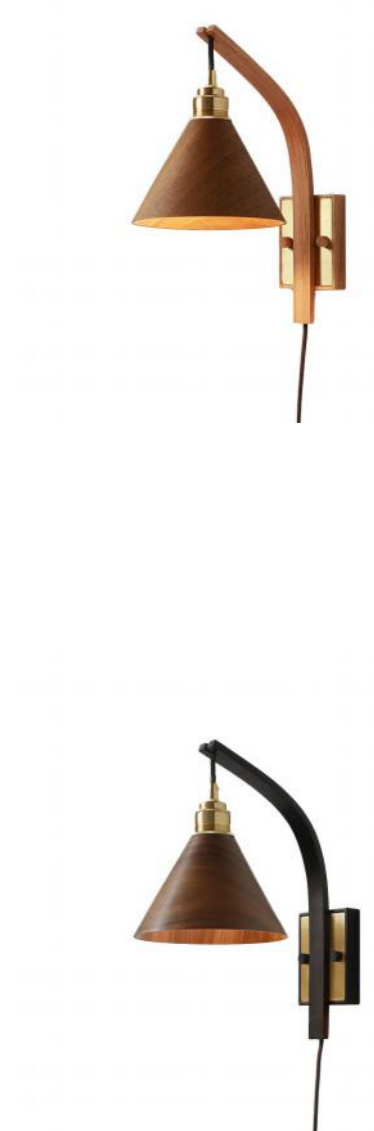

Material: Oak wood & Metal
Size: 130*160*1300 Hmm
Wattage: E27 60 W

Material: Ash wood & Metal
Size: 100*180*1000Hmm
Wattage: G9 & GU10

Material: Oak wood & Brass
Size: 130*160*1600 Hmm
Wattage: E27 60 W*2

Material: Ashwood & Walnut
Size: W 150*400 Hmm
Wattage: LED 12 W

Material: Ash wood /Darkwalnut wood
Brass
Size: 170*280 Hmm
Wattage:E27 40W

Material: Ash wood /Darkwalnut wood
Brass
Size: 170*270*330 Hmm
Wattage:E27 40W