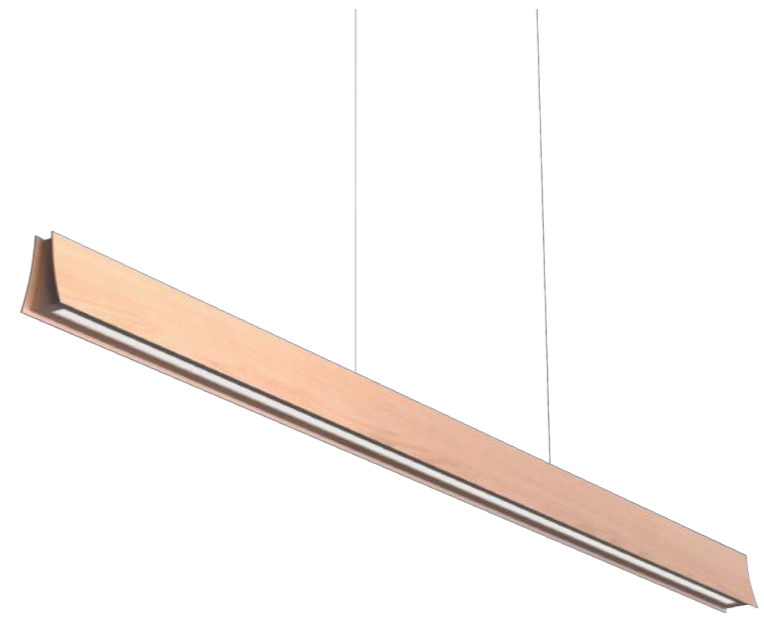

Wooden Wall Lamp

Wooden Table & Floor Lamp

Wooden Linear Pendant Lamp

Material: Beech wood / Darkwalnut wood
Size: W60*H50*1300Lmm/1500Lmm/1800Lmm
Wattage: LED 20W /24W/28W

Wooden LED Ring Pendant Lamp

Material: Oak wood / Darkwalnut wood
Size: Dia 450 mm / 500mm /600mm /700mm /800mm
Wattage: LED 20W/ LED24W /LED 40W/LED 50W/LED 60W

Wooden Linear Pendant Lamp

Material: Oak wood / Darkwalnut wood & metal bar

Size: W25*H60*1200mm/1500mm/1800mm

Wattage: LED 20W/ LED24W /LED 28W

Wooden Linear Pendant Lamp

Material: Beech wood/ Darkwalnut wood

Size: W55*H25*1200mm/1500mm/1800mm

Wattage: LED 20W/ LED24W /LED 28W

Wooden Linear Pendant Lamp

Material: Beech wood/ Darkwalnut wood

Size: W45*H80*1200mm/1500mm/1800mm

Wattage: LED 20W/ LED24W /LED 28W

Wooden Linear Pendant Lamp

Material: Beech wood/ Darkwalnut wood

Size: W40*H60*1200mm/1500mm/1800mm

Wattage: LED 20W/ LED24W /LED 28W

Wooden Linear Pendant Lamp

Material: Ash wood / Darkwalnut wood
Size: W80*H45*1200Lmm/1500Lmm/1800Lmm
Wattage: LED 20W /24W/28W