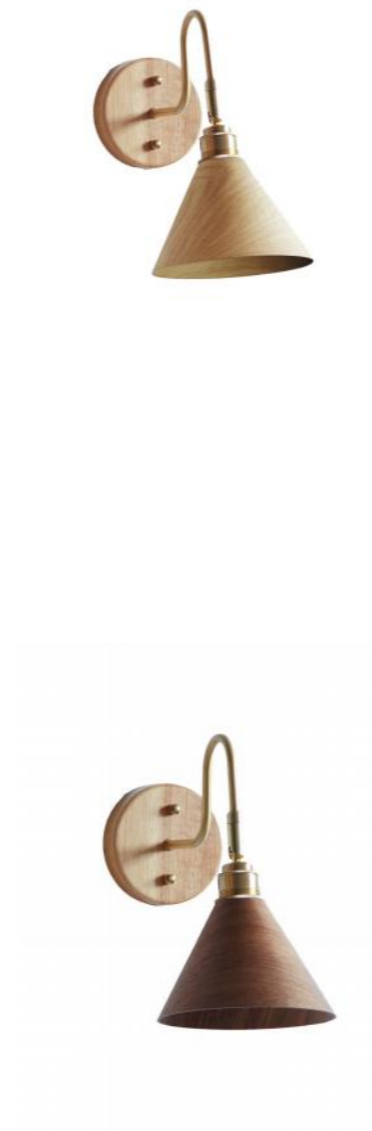

Material: Oak wood & Metal
Size: 130*160*1300 Hmm
Wattage: E27 60 W

Material: Ash wood & Metal
Size: 100*180*1000Hmm
Wattage: G9 & GU10

Material: Oak wood & Brass
Size: 130*160*1600 Hmm
Wattage: E27 60 W*2

Material: Ashwood & Walnut
Size: W 150*400 Hmm
Wattage: LED 12 W

Material: Ash wood /Darkwalnut wood
Brass
Size: 170*280 Hmm
Wattage:E27 40W

Material: Ash wood /Darkwalnut wood
Brass
Size: 170*270*330 Hmm
Wattage:E27 40W

Material: Ashwood
Size: D 385 * 685 Hmm
Wattage: E27 60W

Material: Ashwood
Size: D 385 * 685 Hmm
Wattage: E27 60W

Material: Ashwood
Size: D 385 * 685 Hmm
Wattage: E27 60W

Material: Ashwood
Size: D 385 * 685 Hmm
Wattage: E27 60W