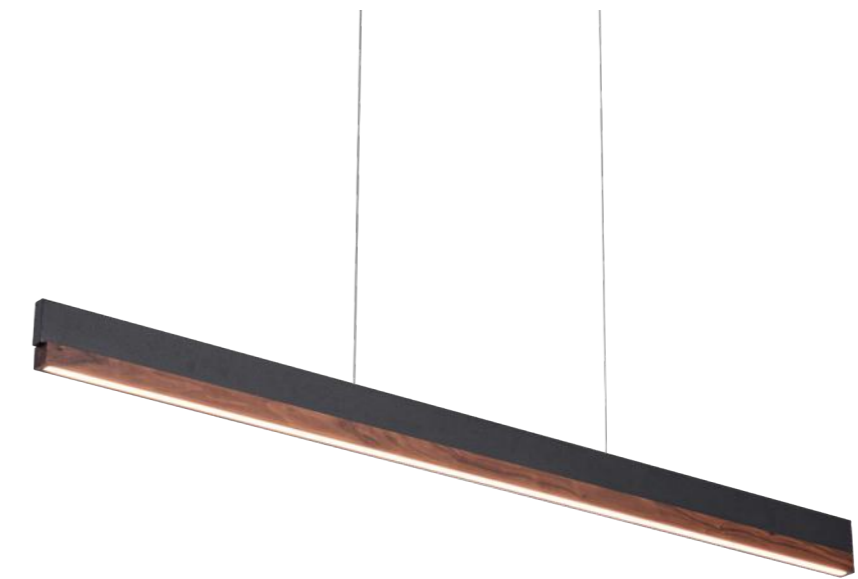

Wooden Lamp Catalog

Index

Wooden Linear Lamp

Wooden Conical Lamp

Wooden & Glass Lamp

Solid wood Lamp

Plywood Lamp

Wood Veneer Lamp

Wooden Wall Lamp

Wooden Table & Floor Lamp

Wooden Linear Pendant Lamp

Material: Beech wood / Darkwalnut wood
Size: W60*H50*1300Lmm/1500Lmm/1800Lmm
Wattage: LED 20W /24W/28W

Wooden LED Ring Pendant Lamp

Material: Oak wood / Darkwalnut wood
Size: Dia 450 mm / 500mm /600mm /700mm /800mm
Wattage: LED 20W/ LED24W /LED 40W/LED 50W/LED 60W

Wooden Linear Pendant Lamp

Material: Oak wood / Darkwalnut wood & metal bar

Size: W25*H60*1200mm/1500mm/1800mm

Wattage: LED 20W/ LED24W /LED 28W

Wooden Linear Pendant Lamp

Material: Beech wood/ Darkwalnut wood

Size: W55*H25*1200mm/1500mm/1800mm

Wattage: LED 20W/ LED24W /LED 28W

Wooden Linear Pendant Lamp

Material: Beech wood/ Darkwalnut wood

Size: W45*H80*1200mm/1500mm/1800mm

Wattage: LED 20W/ LED24W /LED 28W

Wooden Linear Pendant Lamp