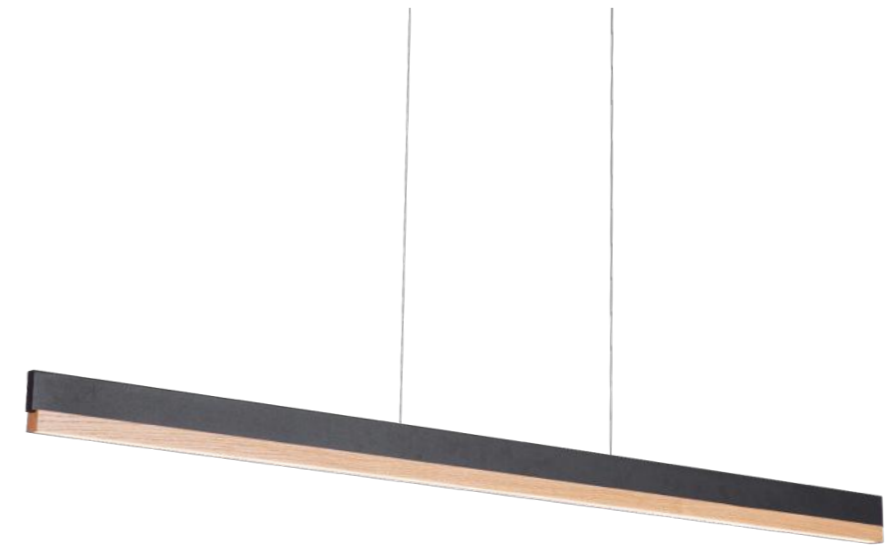

Wooden Wall Lamp

Wooden Table & Floor Lamp

Wooden Linear Pendant Lamp

Material: Beech wood / Darkwalnut wood
Size: W60*H50*1300Lmm/1500Lmm/1800Lmm
Wattage: LED 20W /24W/28W

Wooden LED Ring Pendant Lamp

Material: Oak wood / Darkwalnut wood
Size: Dia 450 mm / 500mm /600mm /700mm /800mm
Wattage: LED 20W/ LED24W /LED 40W/LED 50W/LED 60W

Wooden Linear Pendant Lamp

Material: Oak wood / Darkwalnut wood & metal bar

Size: W25*H60*1200mm/1500mm/1800mm

Wattage: LED 20W/ LED24W /LED 28W

Wooden Linear Pendant Lamp

Material: Beech wood/ Darkwalnut wood