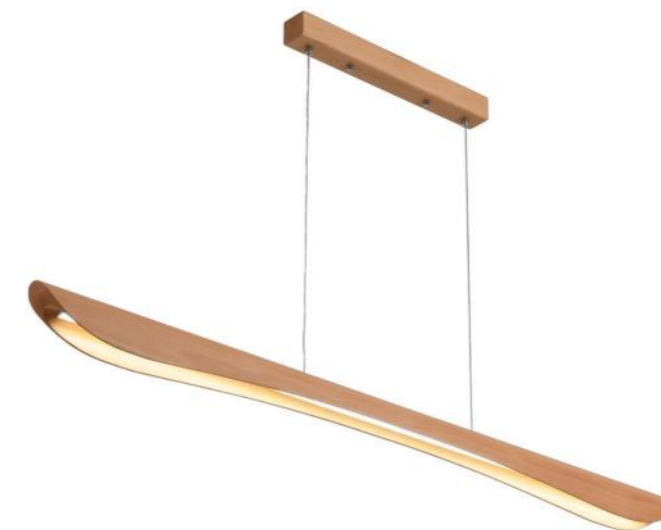

Wooden Linear Pendant Lamp

Material: Pine wood
Size: W40*H50*1200Lmm/1500Lmm/1800Lmm
Wattage: LED 20W /24W/28W

Wooden Linear Pendant Lamp

Material: Beech wood / Darkwalnut wood
Size: W40*H55*1200Lmm/1500Lmm/1800Lmm
Wattage: LED 20W /24W/28W

Material: Pine wood stain walnut color
Size: W45*H45* 1200 / 1500 /1800 Lmm
Wattage: LED 20W /24W/28W

Material: Ash wood
Size: 30*60*1200 Lmm
/1500 Lmm / 1800 Lmm
Wattage: LED 20W /24W/28W

Material: Ash wood
Size: 30*60*1200 Lmm
/1500 Lmm / 1800 Lmm
Wattage: LED 20W /24W/28W

Material: Ash wood
Size: 30*60*1200 Lmm
/1500 Lmm / 1800 Lmm
Wattage: LED 20W /24W/28W

Material: Ash wood & Metal/Walnut wood& Metal
Size: $\phi 40 \times 1100$ Lmm
Wattage: LED 16W

Material: Beech wood
Size: D50* L 1200 / 1500 / 1800 mm
Wattage: LED 20W /24W/28W