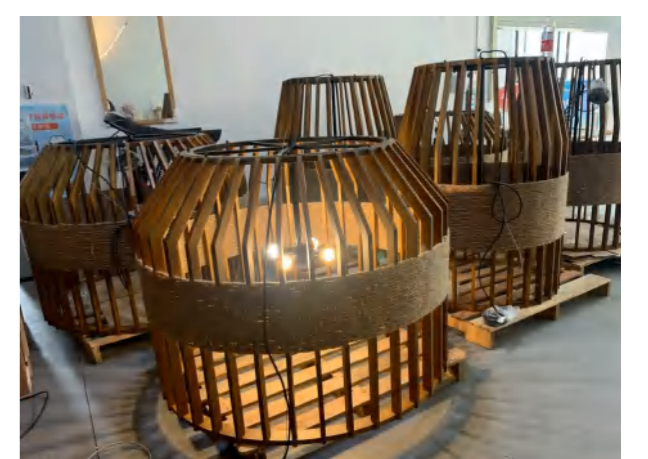

Wooden Lamp Catalog

Index

Wooden Linear Lamp

Wooden Conical Lamp

Wooden & Glass Lamp

Solid wood Lamp

Plywood Lamp

Wood Veneer Lamp

Wooden Wall Lamp

Wooden Table & Floor Lamp

Wooden Linear Pendant Lamp

Material: Beech wood / Darkwalnut wood
Size: W60*H50*1300Lmm/1500Lmm/1800Lmm
Wattage: LED 20W /24W/28W

Wooden LED Ring Pendant Lamp

Material: Oak wood / Darkwalnut wood
Size: Dia 450 mm / 500mm /600mm /700mm /800mm
Wattage: LED 20W/ LED24W /LED 40W/LED 50W/LED 60W