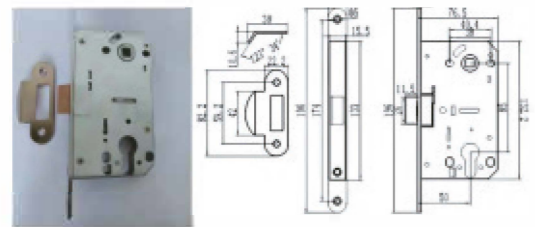

CY EURO PVC

WC EURO PVC

KEY HOLE EURO PVC

◎2 strike Available

Size	
Specification	Iron lock body with plastic latch
Package	60 sets/carton; G.W./N.W: 15.3/14.8 KGS /CTN MEAS:46.5*24.5*17CM

KEY HOLE

WC

CY