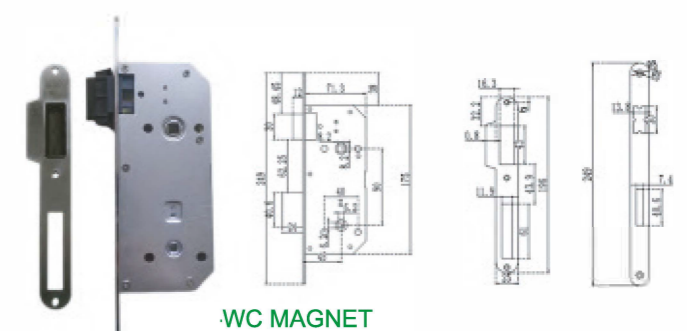

CY EURO PVC

WC EURO PVC

KEY HOLE EURO PVC

◎2 strike Available

Size	
Specification	Iron lock body with plastic latch
Package	60 sets/carton; G.W./N.W: 15.3/14.8 KGS /CTN MEAS:46.5*24.5*17CM

KEY HOLE

WC

CY

Item No.	9045 lock body
Size	9045
Specification	without magnetic: Iron plate iron latch& bolt
Package	30 sets/carton; G.W./N.W: 15.5/14.5 KGS /CTN MEAS:51*26*14.3CM(大件包裝)

KEY HOLE MAGNET

WC MAGNET

CY MAGNET