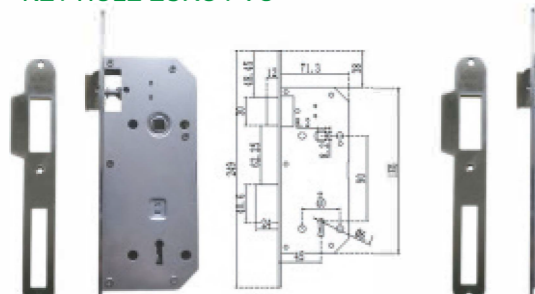

CY EURO PVC

WC EURO PVC

KEY HOLE EURO PVC

◎2 strike Available

Size	
Specification	Iron lock body with plastic latch
Package	60 sets/carton; G.W./N.W: 15.3/14.8 KGS /CTN MEAS:46.5*24.5*17CM

KEY HOLE

WC

CY