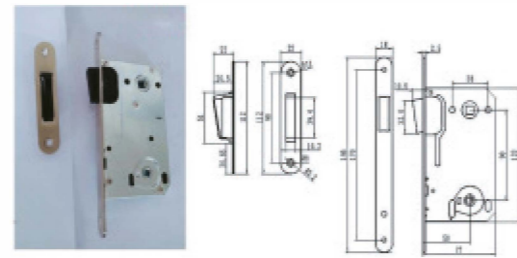

UPPER LATCH