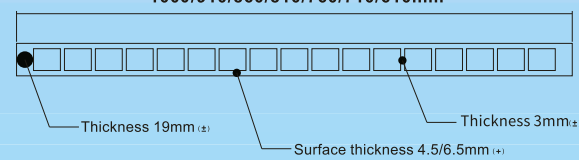

45MM WPC DOOR

Available door leaf width
1000/910/860/810/760/710/610mm