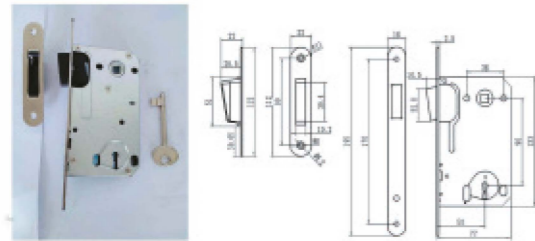

KEY HOLE UPPER LATCH

Draw No.	8550-CY/9050-WC/9050-KEY
Size	8550/9050/9050
Specification	Magnetic lock body-top part
Package	60 sets/carton; G.W./N.W: 15.3/14.8 KGS /CTN MEAS:46.5*24.5*17CM