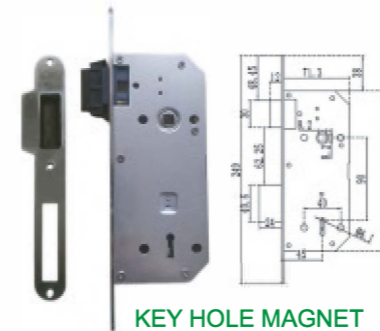

CY EURO PVC

WC EURO PVC

KEY HOLE EURO PVC

◎2 strike Available

Size	
Specification	Iron lock body with plastic latch
Package	60 sets/carton; G.W./N.W: 15.3/14.8 KGS /CTN MEAS:46.5*24.5*17CM

KEY HOLE

WC

CY

Item No.	9045 lock body
Size	9045
Specification	without magnetic: Iron plate iron latch& bolt
Package	30 sets/carton; G.W./N.W: 15.5/14.5 KGS /CTN MEAS:51*26*14.3CM(大件包裝)

KEY HOLE MAGNET

WC MAGNET

CY MAGNET