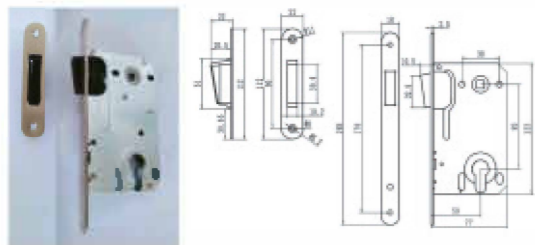

UPPER LATCH