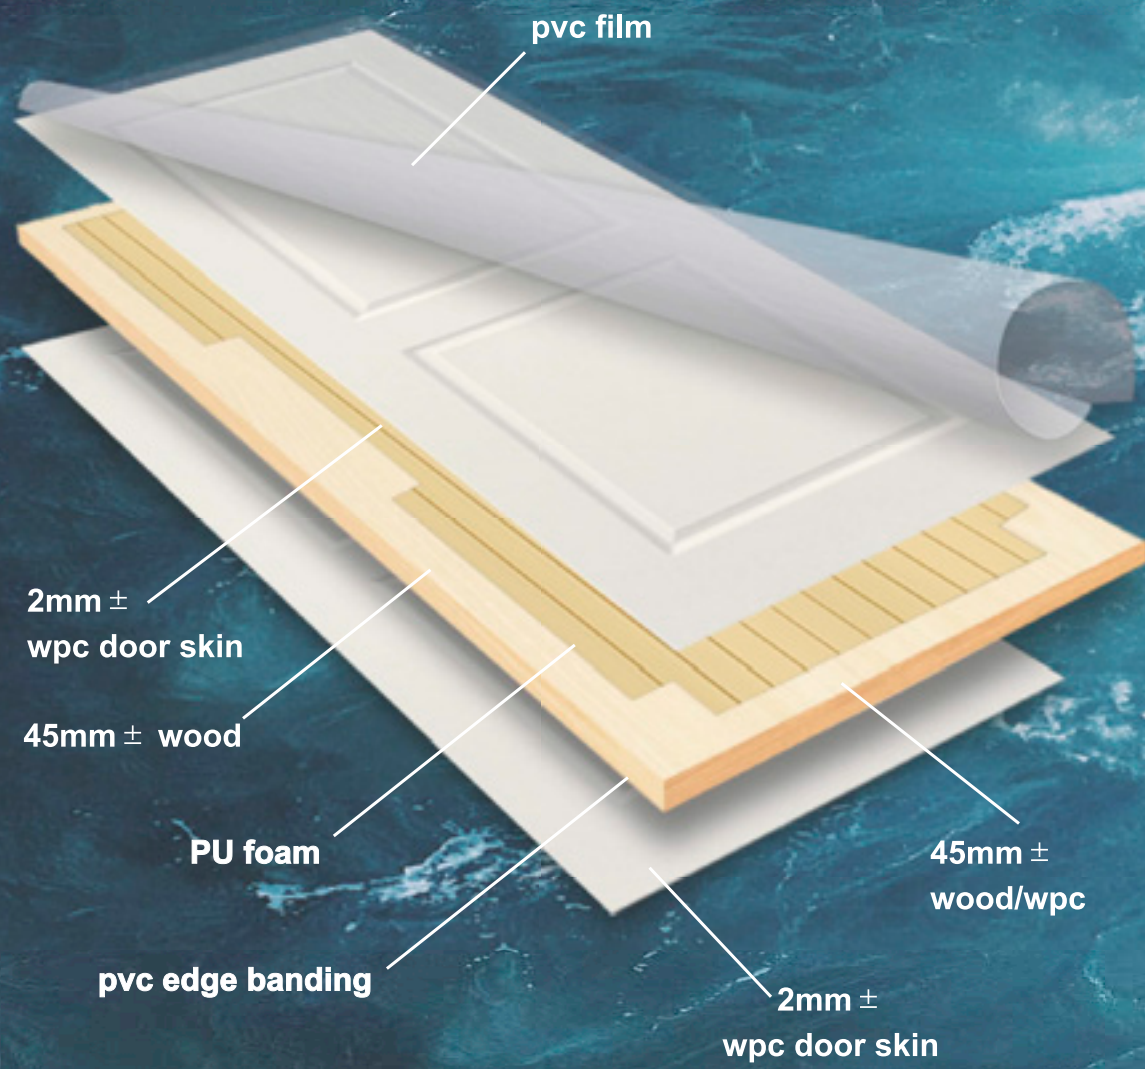

# WPC FOAM DOOR

# 100% WPC DOOR

- 1.Raw Material
- 2.Pvc Film lamination
- 3.Painting

 100% WATERPROOF