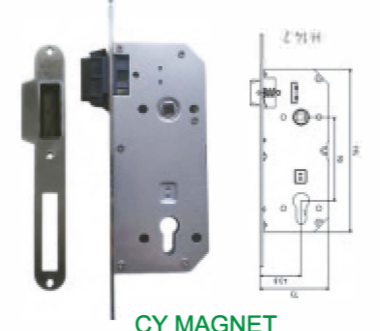

CY MAGNET

Item No.	9045 lock body
Size	9045
Specification	Iron plate iron latch& bolt with magnetic
Package	30 sets/carton; G.W./N.W: 15.5/14.5 KGS /CTN MEAS:51*26*14.3CM(大件包裝)