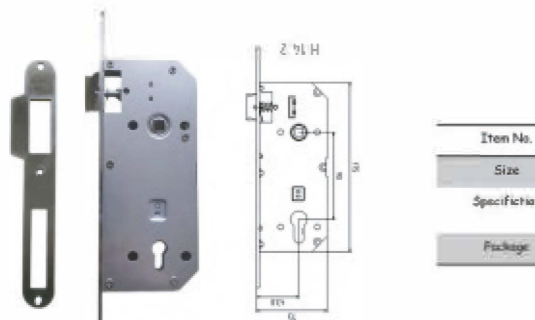

CY EURO PVC

WC EURO PVC

KEY HOLE EURO PVC

◎2 strike Available

Size	
Specification	Iron lock body with plastic latch
Package	60 sets/carton; G.W./N.W: 15.3/14.8 KGS /CTN MEAS:46.5*24.5*17CM

KEY HOLE

WC

CY

Item No.	9045 lock body
Size	9045
Specification	without magnetic: Iron plate iron latch& bolt
Package	30 sets/carton; G.W./N.W: 15.5/14.5 KGS /CTN MEAS:51*26*14.3CM(大件包裝)

KEY HOLE MAGNET

WC MAGNET

CY MAGNET