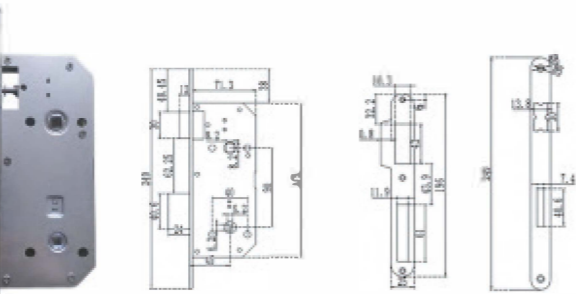

CY EURO PVC

WC EURO PVC

KEY HOLE EURO PVC

◎2 strike Available

Size	
Specification	Iron lock body with plastic latch
Package	60 sets/carton; G.W./N.W: 15.3/14.8 KGS /CTN MEAS:46.5*24.5*17CM

KEY HOLE

WC

CY

Item No.	9045 lock body
Size	9045
Specification	without magnetic: Iron plate iron latch& bolt
Package	30 sets/carton; G.W./N.W: 15.5/14.5 KGS /CTN MEAS:51*26*14.3CM(大件包裝)

KEY HOLE MAGNET

WC MAGNET

CY MAGNET