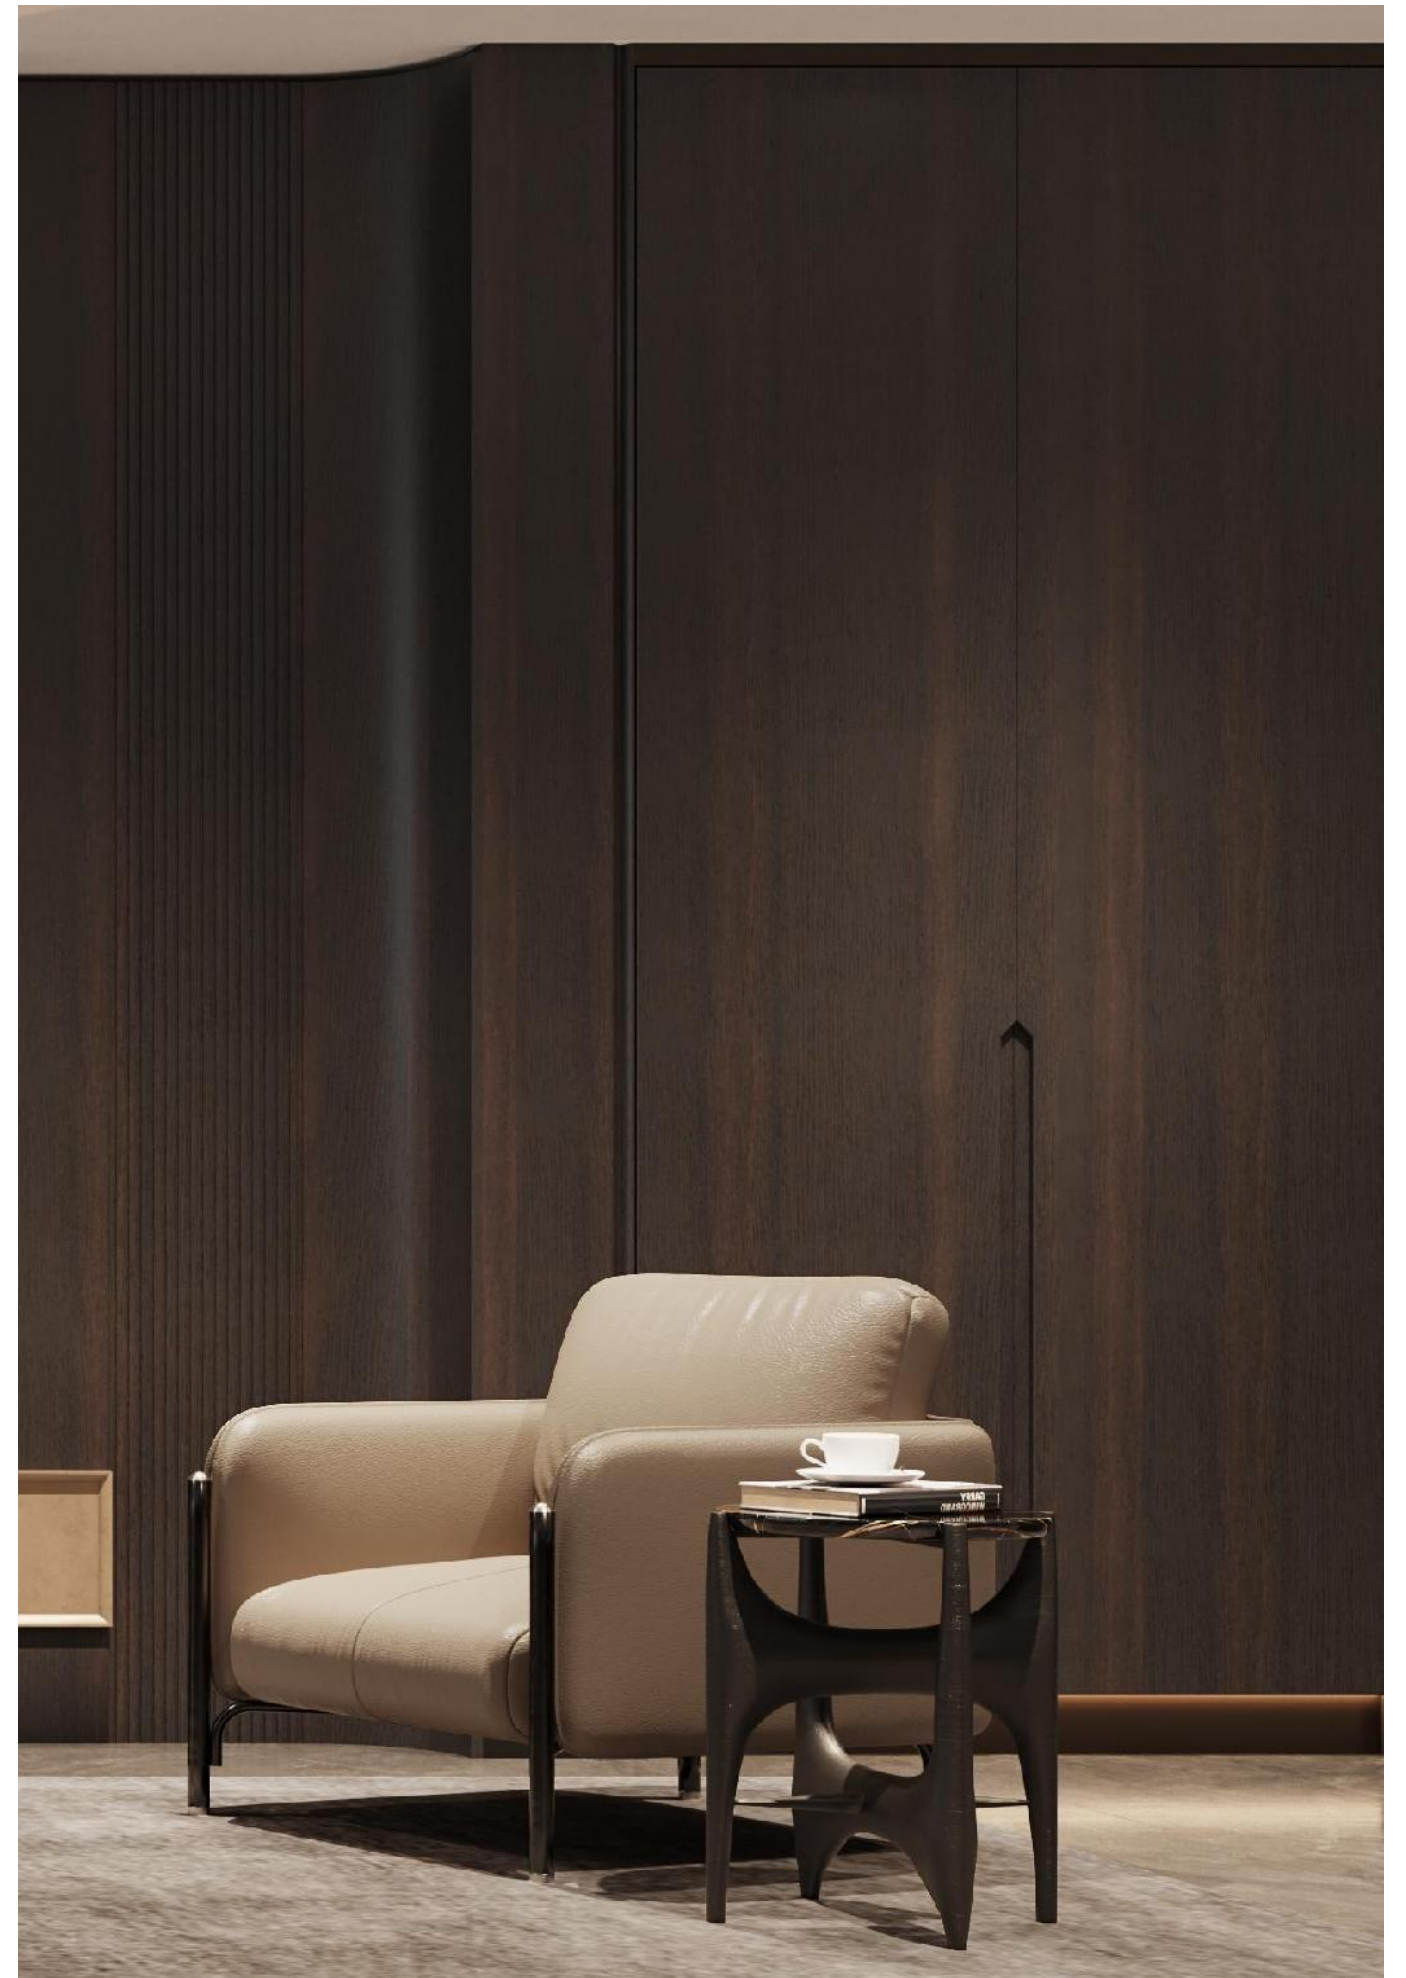

SEMI TRANSPARENT PROCESS