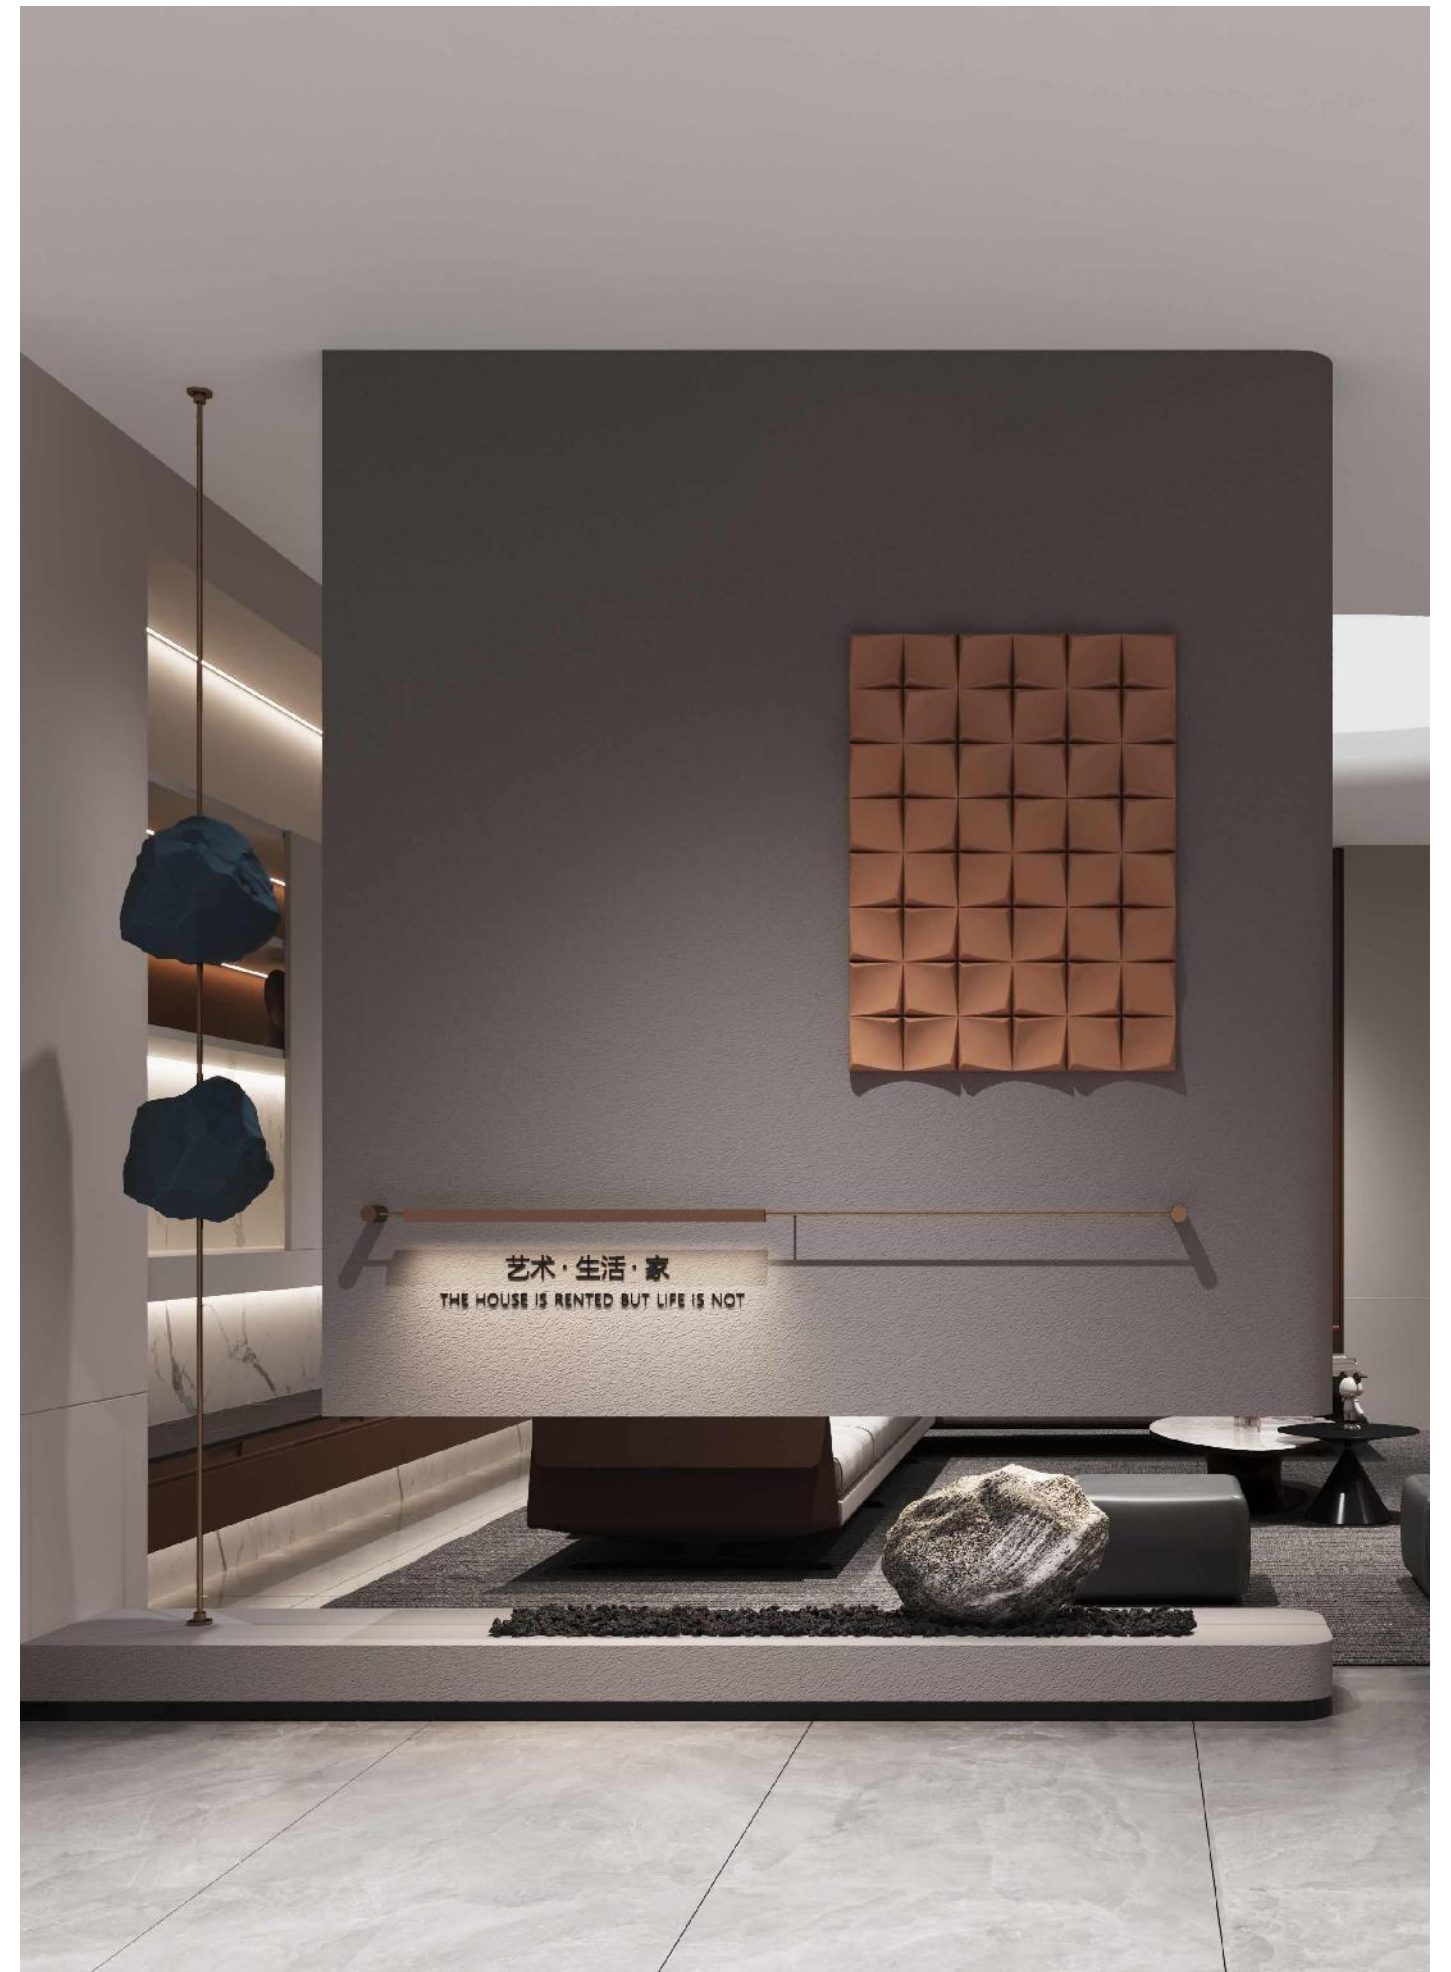

■ Design Concept

Starting from the aesthetic concept of luxury and elegance in design, we mainly use sparkling silver gray as the color tone and cleverly add. Add gilded gold coffee as an embellishment to create a home that creates a pleasant and enjoyable time for people environment

■ Crowed Targeting

Mid to high-end products

Style: Modern Light Luxury

Urban white-collar, middle-class, and management professionals

Keywords:Light luxury and luxurious quality

■ Product Base Material

Door panel base material:MDF board

Cabinet base material:Multilayer board、 Particle board

Product process:Baked lacquer、 Woodwork

Decor Application