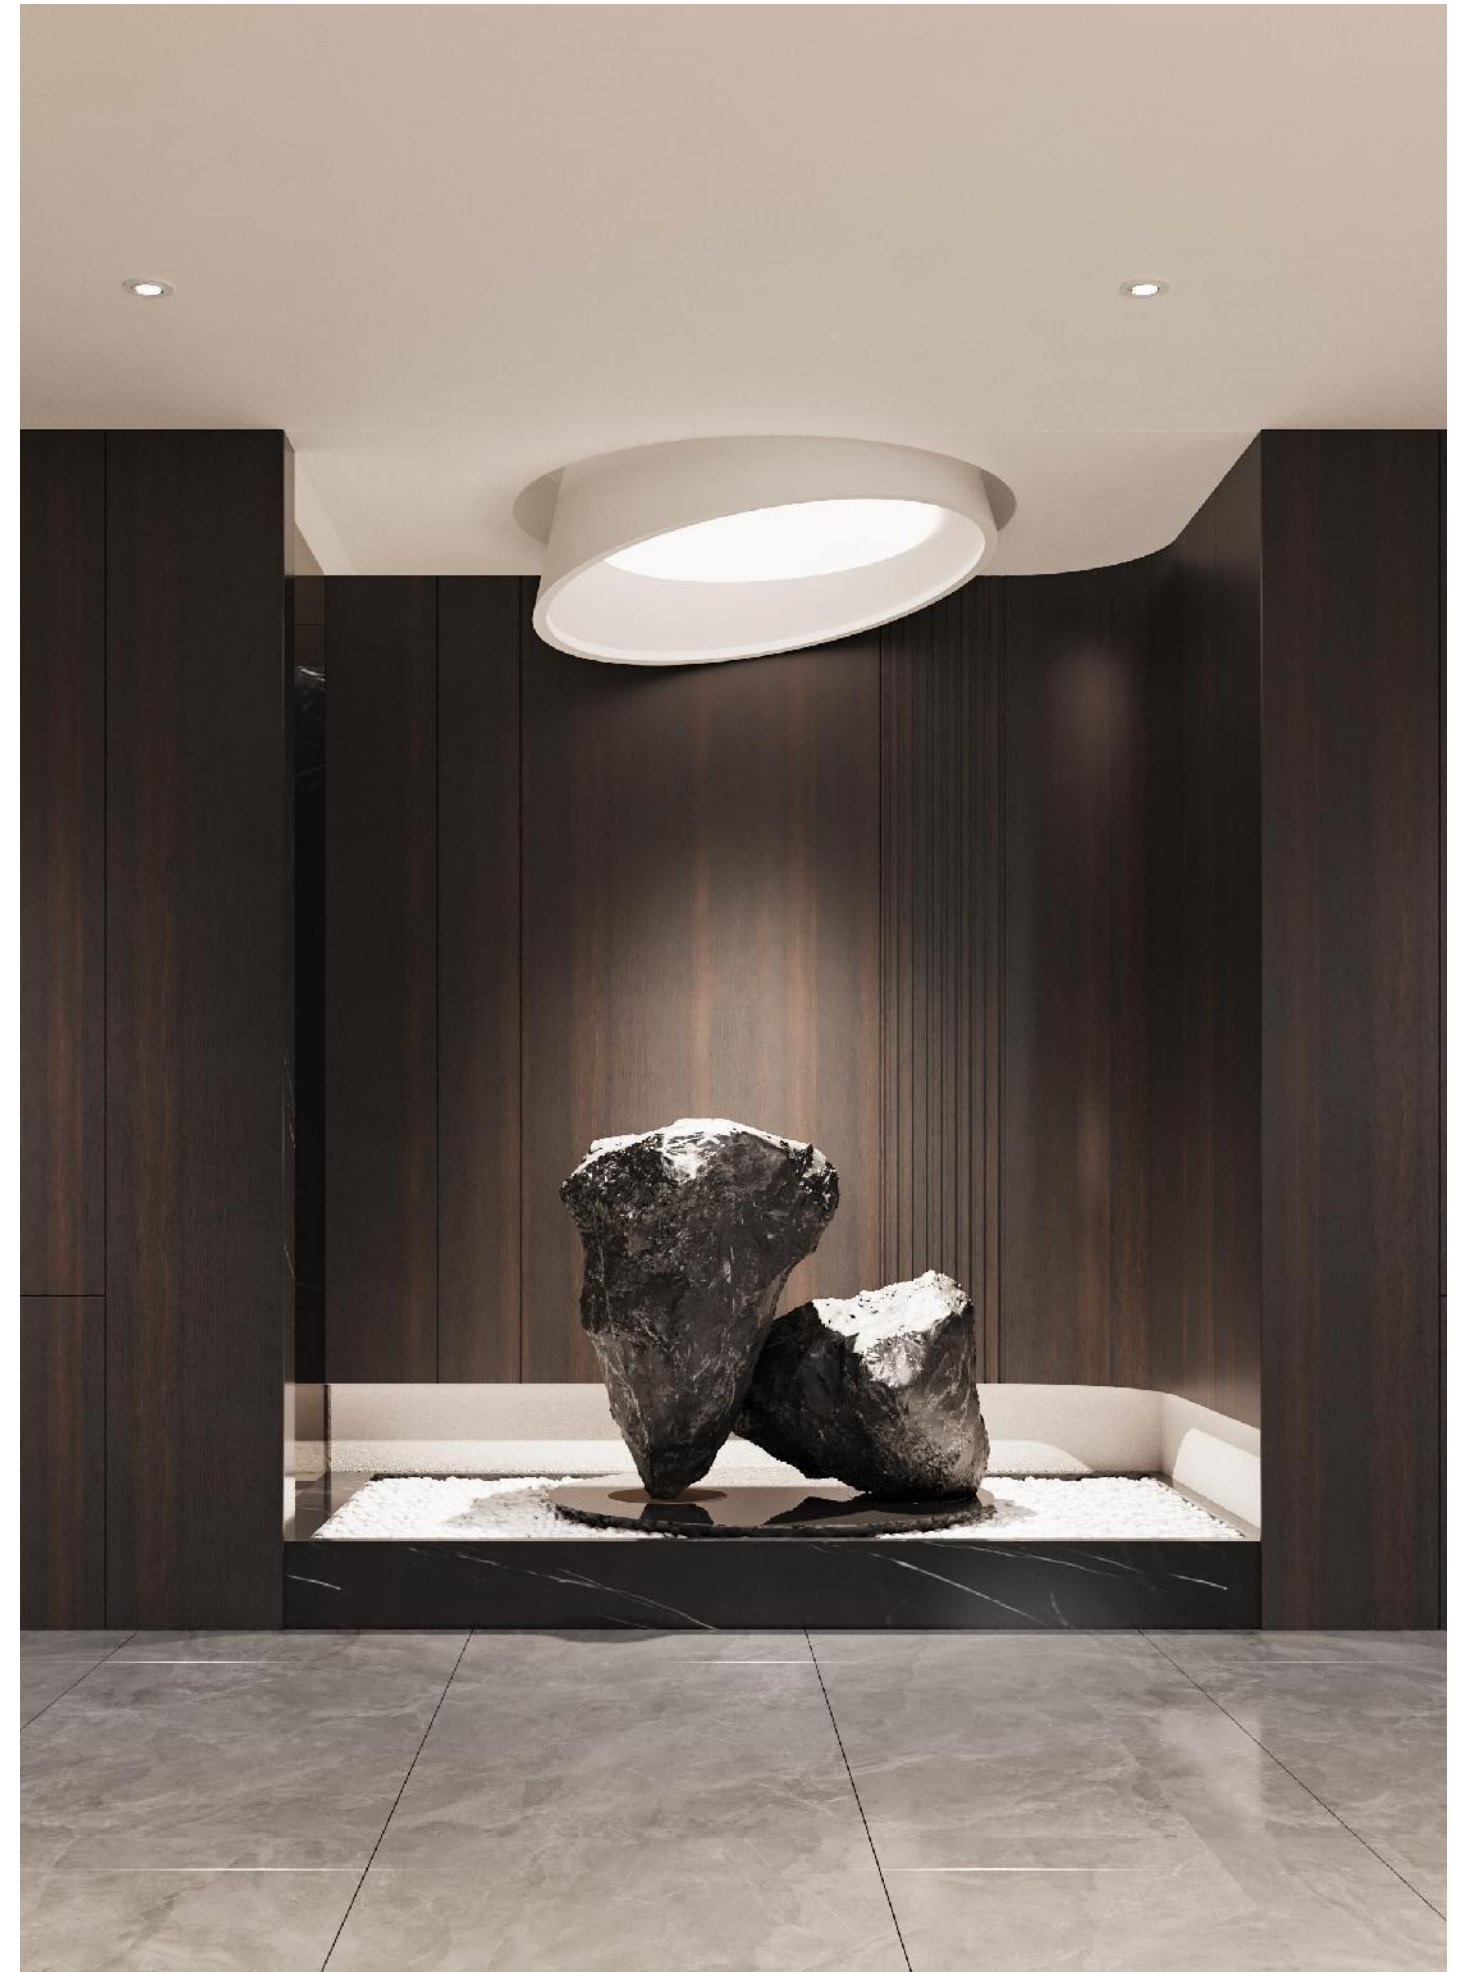

■ Design Concept

The calm temperament of dark oak complements the amber gold with the texture of high-grade metallic paint. Through streamlined linear design techniques, a resting place that coexists with calmness and fashionable charm is constructed.

■ Crowed Targeting

Mid to high-end products

Style: Italian Minimalist
Entrepreneurs over 35 years old

Keywords: Calm Temperament Concise Grand and Stylish

■ Product Base Material

Door panel base material: 21mm MDF board

Cabinet base material: Multilayer board、 Particle board

Product process: Imported veneer、 Imported PU paint

Decor Application