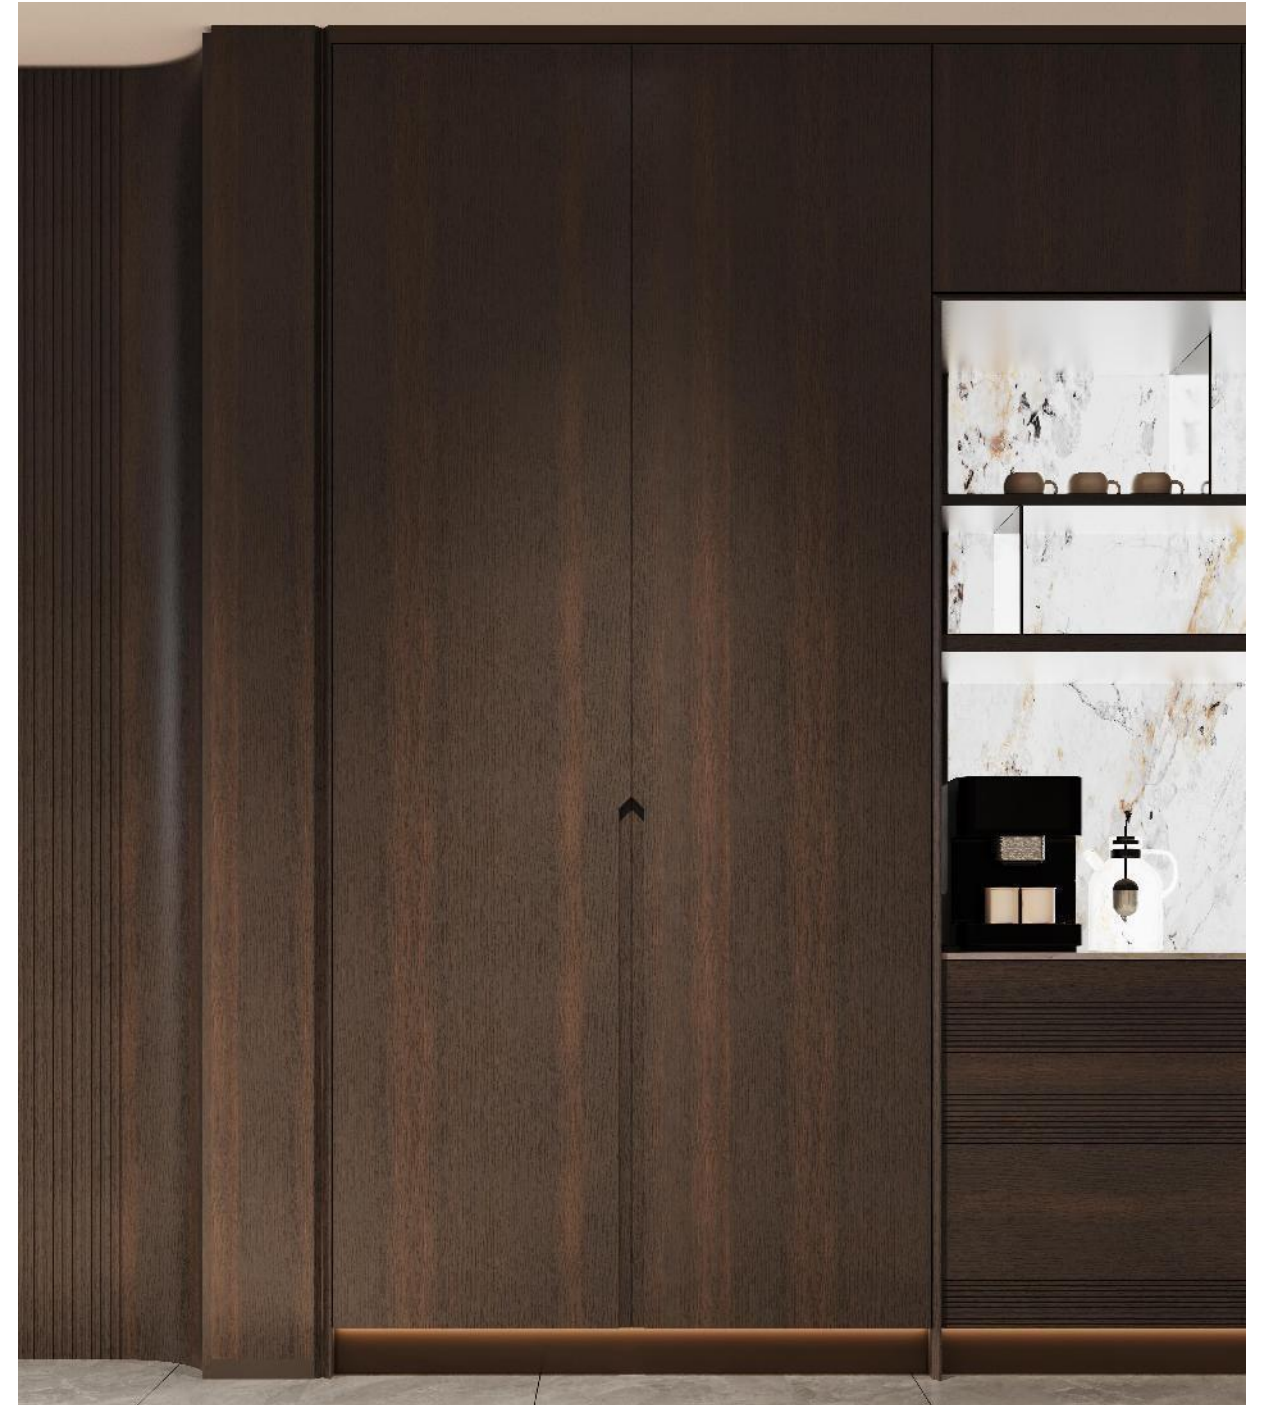

Gilded Coffee Noodles

Simplify the division of the mirror while retaining the storage function

The storage design of the cloakroom is complex and clear, with an orderly collection. The humanized dressing table, stacked back panel, and aluminum luminescent shelf enhance the richness and decoration of the product, and further highlight the exquisite life of the hostess.

50 bevel edge frameless aluminum frame glass door

50mm beveled bronze aluminum frame,
gray brown tempered glass as core material
Simple and elegant.

Smoked oak leather door panel

Natural wood texture, delicate and warm to the touch.
Paired with pull-free handicraft processing, it is simple and elegant.