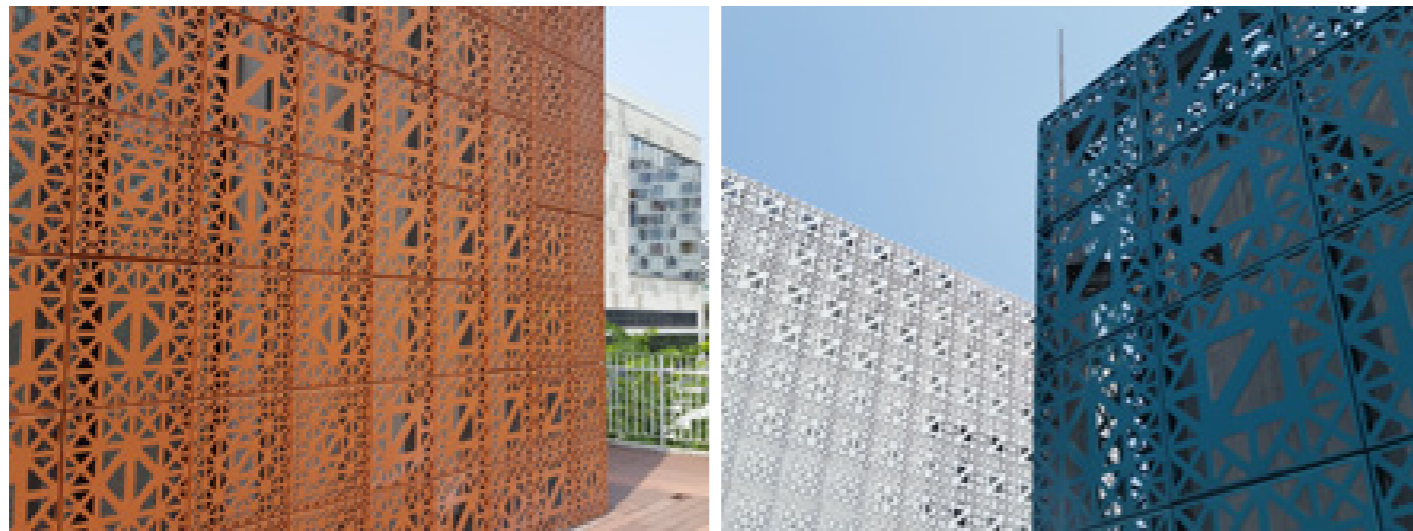

Aluminium Facade Panel Catalog

ENGINEERING EXAMPLE

ENGINEERING EXAMPLE

ENGINEERING EXAMPLE

ENGINEERING EXAMPLE

The harmony between architecture and nature is the inevitable result of the process of human civilization. It is the rational grasp of the human understanding of the essence of architecture. It is a kind of new systematic theory and proposition that human beings hold to architecture.

Aluminum veneer is a modern building materials in the most widely used,its advantages are durable,can be arbitrary shape,especially in high-rise buildings became a solid choice.the surface may also have different paint and coatings,can also enrich people's visual feast in color,reflecting the humanism personality of modern architecture.