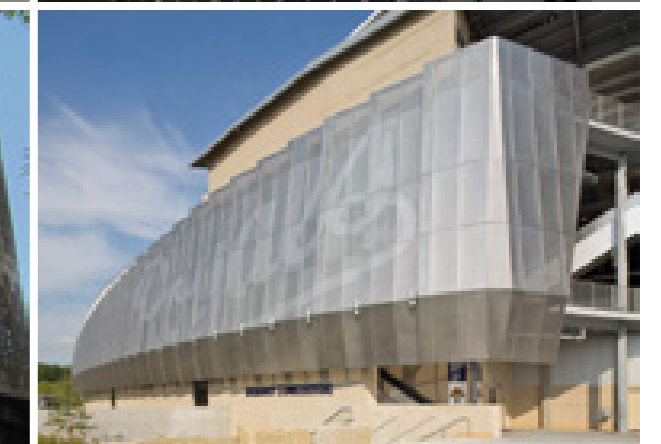

HARMONIOUS

建筑与自然和谐·现代主义的建筑主张

The harmony between architecture and nature is the inevitable result of the process of human civilization. It is the rational grasp of the human understanding of the essence of architecture. It is a kind of new systematic theory and proposition that human beings hold to architecture.

WORKMANSHIP

Perfect Surface Treatment

EXQUISITE

High Quality Workmanship

The harmony between architecture and nature is the inevitable result of the process of human civilization
It is the rational grasp of the human understanding of the essence of architecture
It is a kind of new systematic theory and proposition that human beings hold to architecture