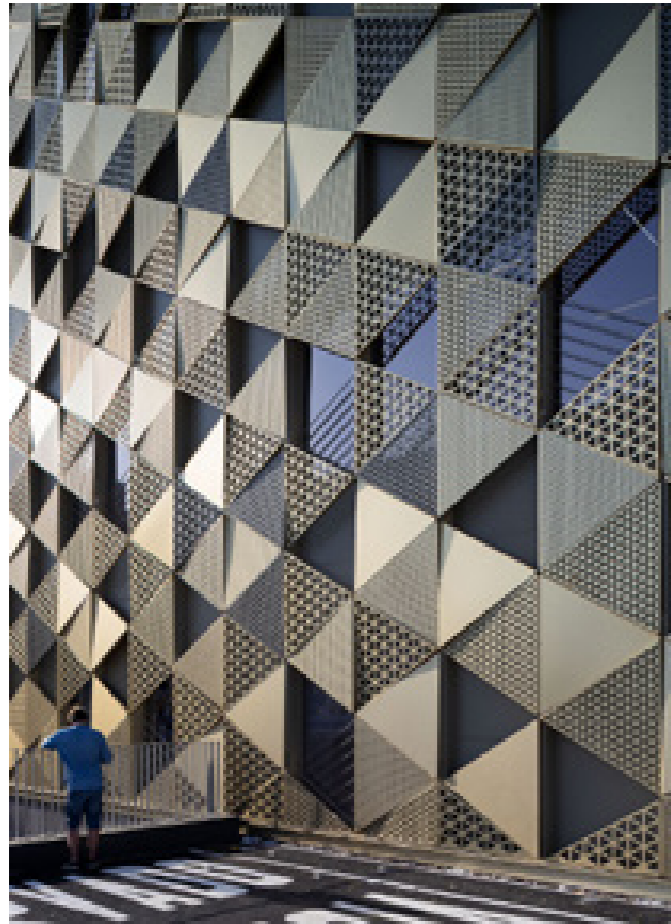

E N G I N E E R I N G E X A M P L E

The harmony between architecture and nature is the inevitable result of the process of human civilization. It is the rational grasp of the human understanding of the essence of architecture. It is a kind of new systematic theory and proposition that human beings hold to architecture.

Aluminum veneer is a modern building materials in the most widely used,its advantages are durable,can be arbitrary shape,especially in high-rise buildings became a solid choice.the surface may also have different paint and coatings,can also enrich people's visual feast in color,reflecting the humanism personality of modern architecture.