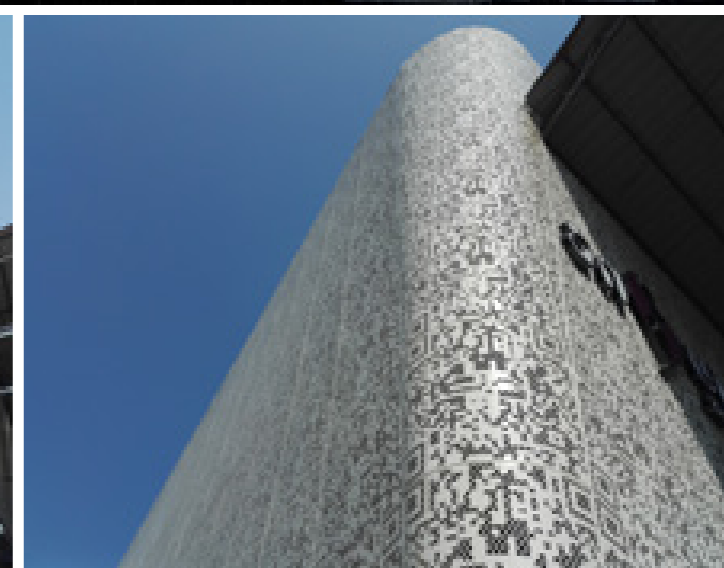

Aluminium Facade Panel Catalog

ENGINEERING EXAMPLE

ENGINEERING EXAMPLE

ENGINEERING EXAMPLE

ENGINEERING EXAMPLE

The harmony between architecture and nature is the inevitable result of the process of human civilization. It is the rational grasp of the human understanding of the essence of architecture. It is a kind of new systematic theory and proposition that human beings hold to architecture.

Aluminum veneer is a modern building materials in the most widely used,its advantages are durable,can be arbitrary shape,especially in high-rise buildings became a solid choice.the surface may also have different paint and coatings,can also enrich people's visual feast in color,reflecting the humanism personality of modern architecture.