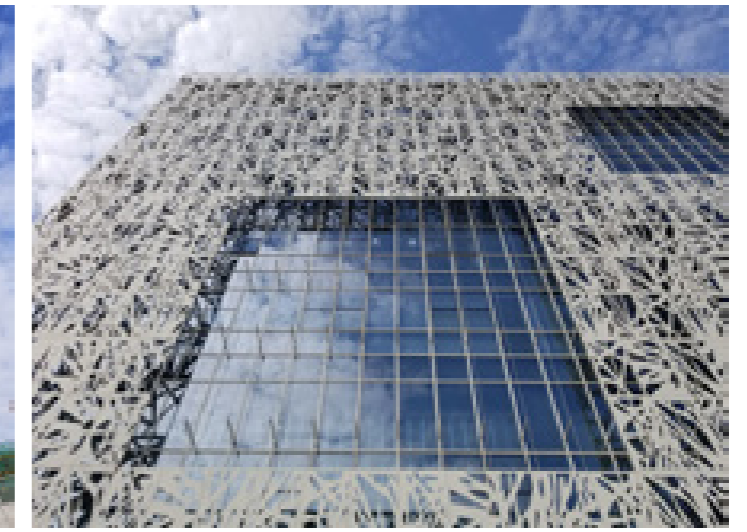

Aluminium Facade Panel Catalog

ENGINEERING EXAMPLE

ENGINEERING EXAMPLE

ENGINEERING EXAMPLE

ENGINEERING EXAMPLE

The harmony between architecture and nature is the inevitable result of the process of human civilization. It is the rational grasp of the human understanding of the essence of architecture. It is a kind of new systematic theory and proposition that human beings hold to architecture.

Aluminum veneer is a modern building materials in the most widely used,its advantages are durable,can be arbitrary shape,especially in high-rise buildings became a solid choice.the surface may also have different paint and coatings,can also enrich people's visual feast in color,reflecting the humanism personality of modern architecture.

EXQUISITE

High Quality Work Manship

The harmony between architecture and nature is the inevitable result of the process of human civilization It is the rational grasp of the human understanding of the essence of architecture It is a kind of new systematic theory and proposition that human beings hold to architecture