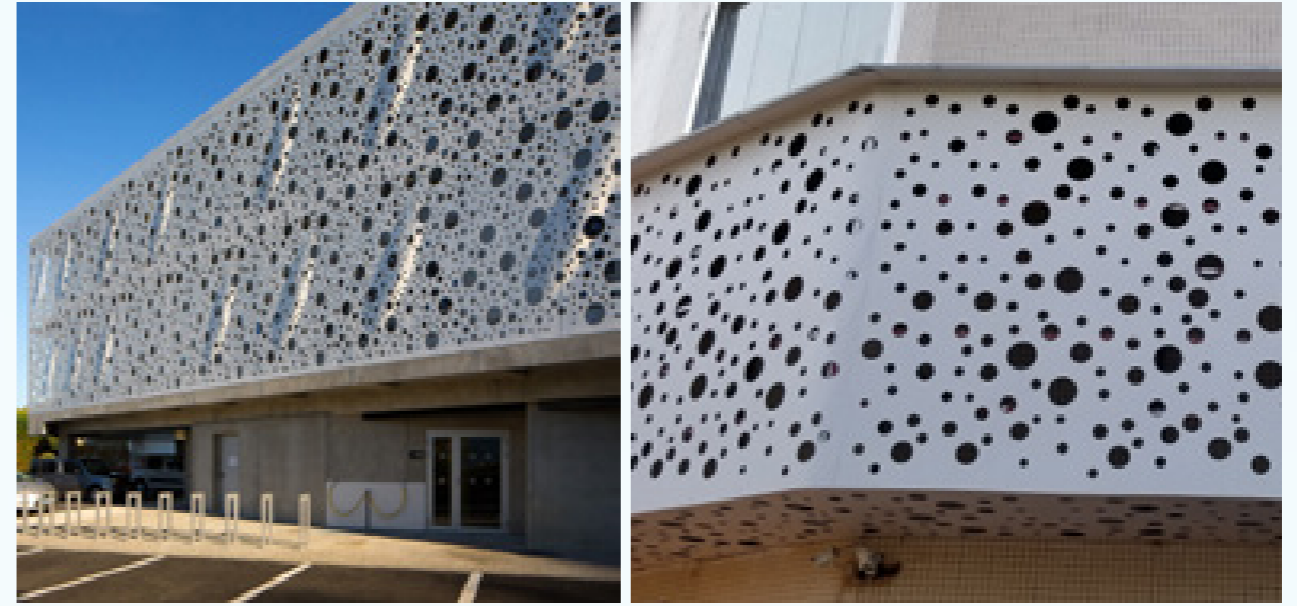

EXQUISITE

High Quality Workmanship