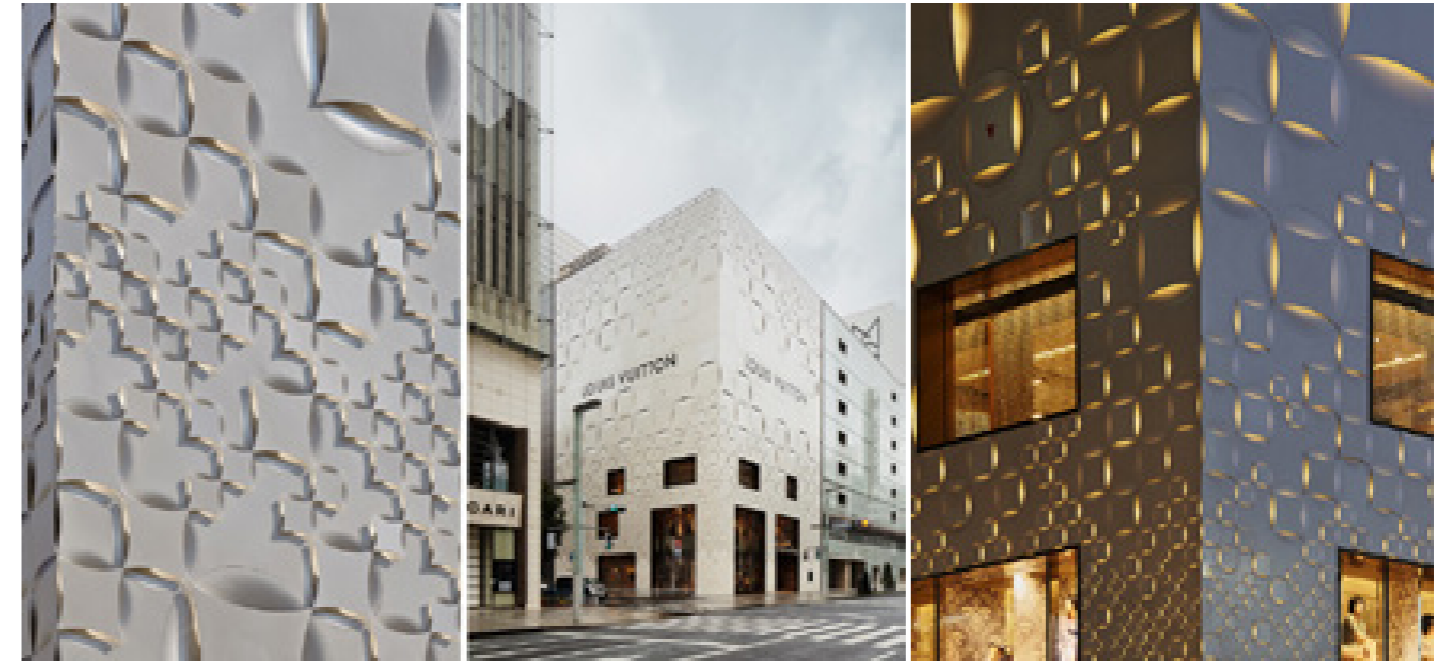

ENGINEERING EXAMPLE

Strength and apparent because the creative space, because of the wonderful and widely acclaimed Engineering examples at home and abroad throughout the show scene-Ming for different styles of architecture, understanding, work force to bring the perfect visual enjoyment, but also increasingly strict attitude we search results.