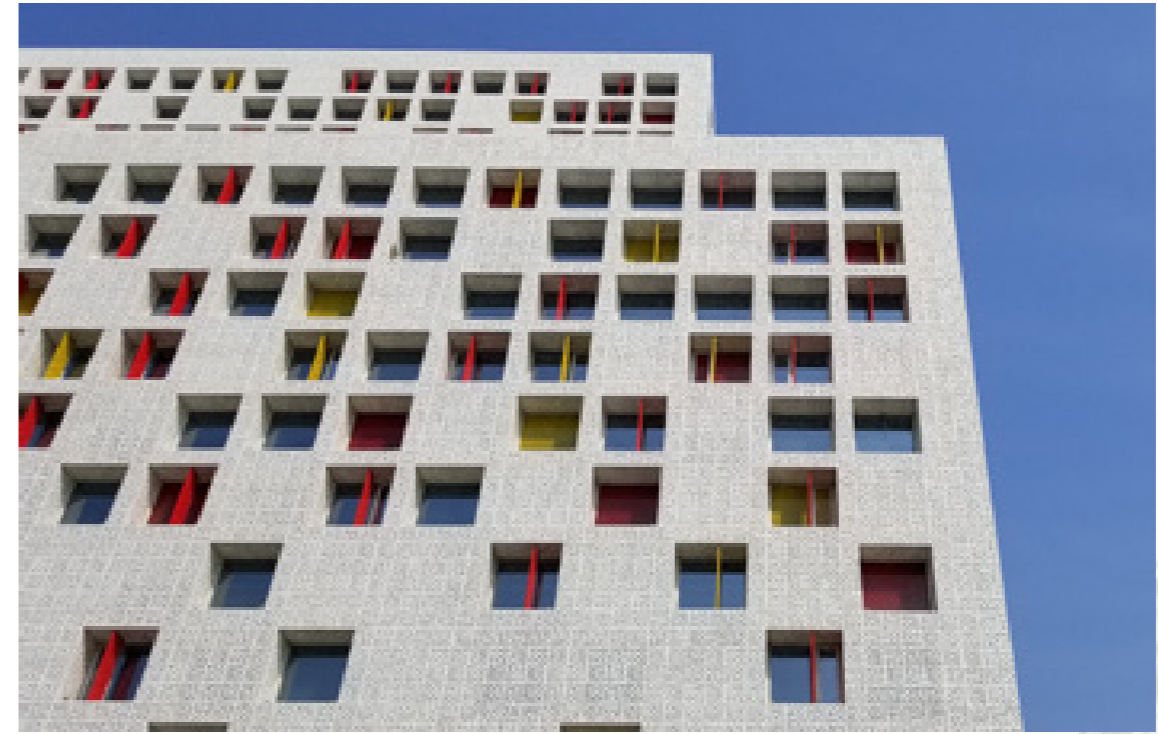

Aluminium Facade Panel Catalog

ENGINEERING EXAMPLE

ENGINEERING EXAMPLE

ENGINEERING EXAMPLE

ENGINEERING EXAMPLE

The harmony between architecture and nature is the inevitable result of the process of human civilization. It is the rational grasp of the human understanding of the essence of architecture. It is a kind of new systematic theory and proposition that human beings hold to architecture.

Aluminum veneer is a modern building materials in the most widely used,its advantages are durable,can be arbitrary shape,especially in high-rise buildings became a solid choice.the surface may also have different paint and coatings,can also enrich people's visual feast in color,reflecting the humanism personality of modern architecture.