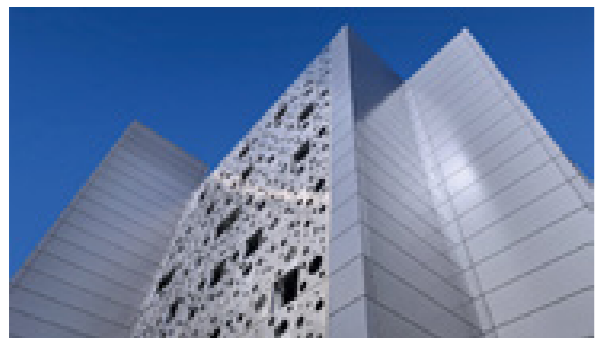

Aluminum veneer is a modern building materials in the most widely used,its advantages are durable,can be arbitrary shape,especially in high-rise buildings became a solid choice.the surface may also have different paint and coatings,can also enrich people's visual feast in color,reflecting the humanism personality of modern architecture.

EXQUISITE

High Quality Work Manship

The harmony between architecture and nature is the inevitable result of the process of human civilization It is the rational grasp of the human understanding of the essence of architecture It is a kind of new systematic theory and proposition that human beings hold to architecture

WORKMANSHIP

Perfect Surface Treatment

EXQUISITE

High Quality Workmanship

The harmony between architecture and nature is the inevitable result of the process of human civilization
It is the rational grasp of the human understanding of the essence of architecture
It is a kind of new systematic theory and proposition that human beings hold to architecture