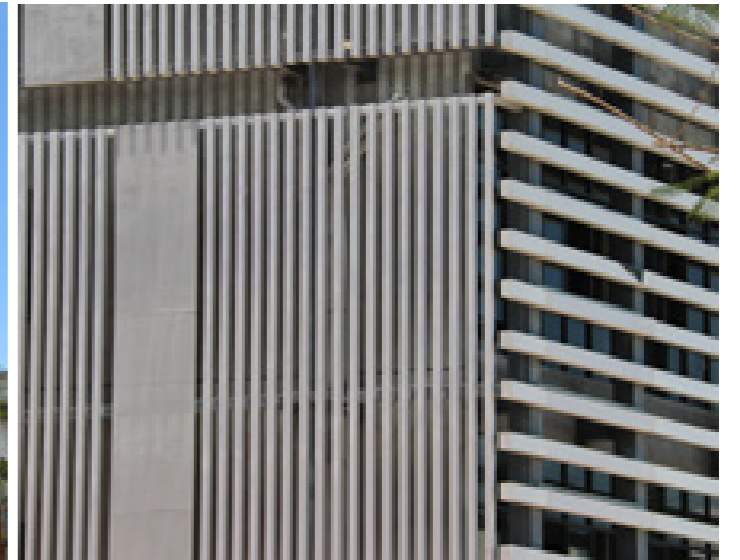

EXQUISITE

High Quality Work Manship

The harmony between architecture and nature is the inevitable result of the process of human civilization It is the rational grasp of the human understanding of the essence of architecture It is a kind of new systematic theory and proposition that human beings hold to architecture