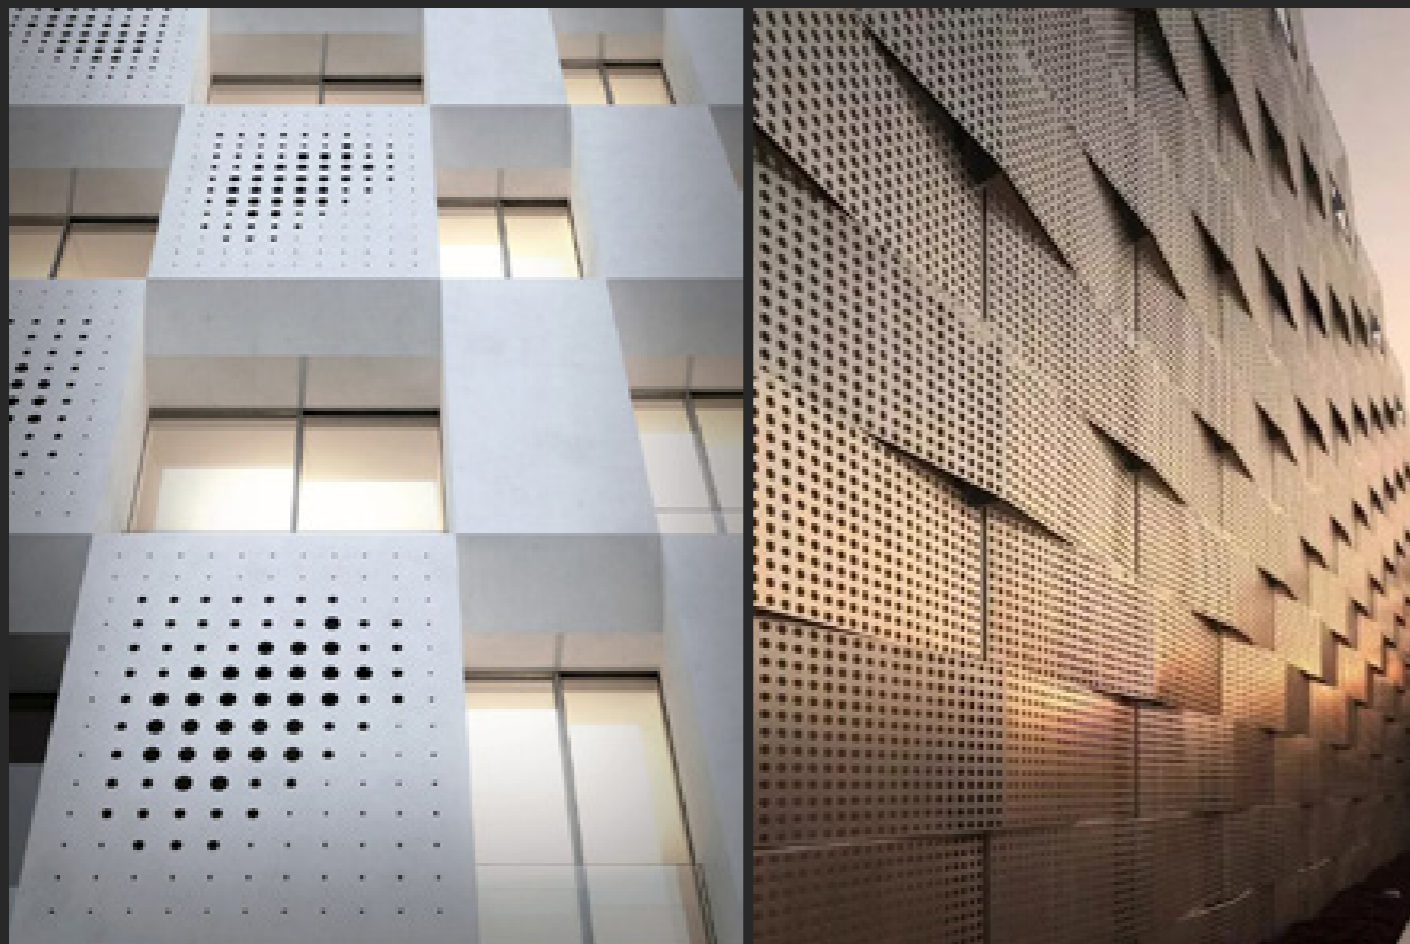

Aluminum veneer is a modern building materials in the most widely used,its advantages are durable,can be arbitrary shape,especially in high-rise buildings became a solid choice.the surface may also have different paint and coatings,can also enrich people's visual feast in color,reflecting the humanism personality of modern architecture.

HARMONIOUS

建筑与自然和谐·现代主义的建筑主张

The harmony between architecture and nature is the inevitable result of the process of human civilization. It is the rational grasp of the human understanding of the essence of architecture. It is a kind of new systematic theory and proposition that human beings hold to architecture.

WORKMANSHIP

Perfect Surface Treatment

EXQUISITE

High Quality Workmanship

The harmony between architecture and nature is the inevitable result of the process of human civilization
It is the rational grasp of the human understanding of the essence of architecture
It is a kind of new systematic theory and proposition that human beings hold to architecture