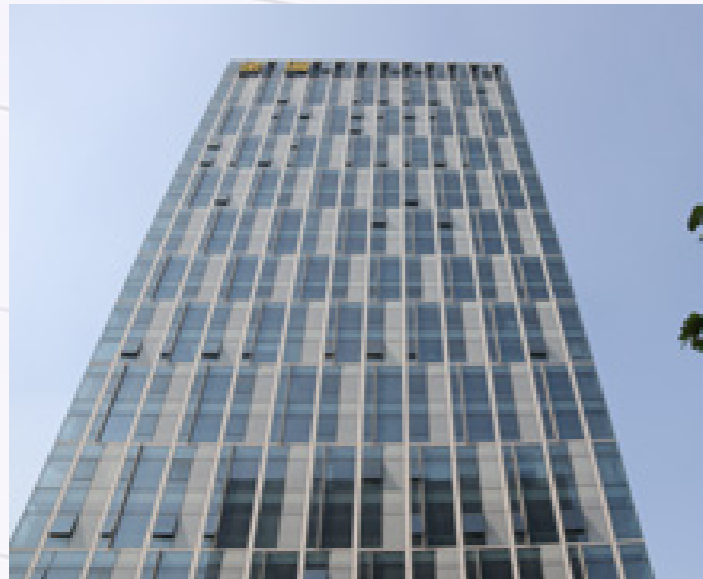

Strength and apparent because the creative space, because of the wonderful and widely acclaimed Engineering examples at home and abroad throughout the show scene-Ming for different styles of architecture, understanding, work force to bring the perfect visual enjoyment, but also increasingly strict attitude we search results.