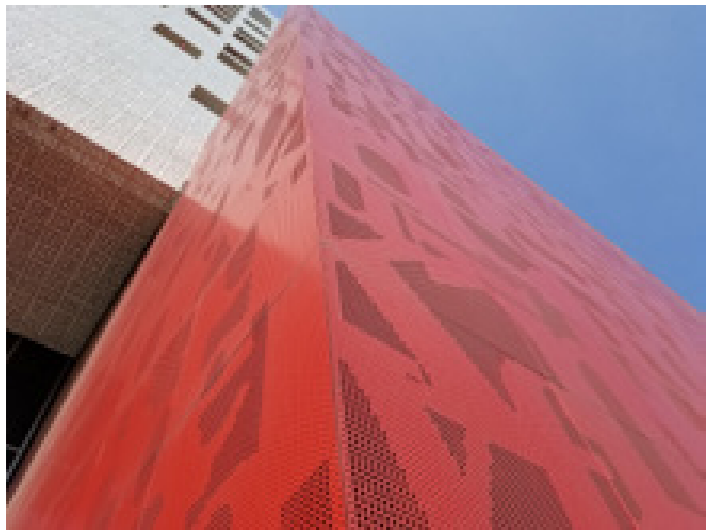

Aluminium Facade Panel Catalog

ENGINEERING EXAMPLE

ENGINEERING EXAMPLE

ENGINEERING EXAMPLE

ENGINEERING EXAMPLE

The harmony between architecture and nature is the inevitable result of the process of human civilization. It is the rational grasp of the human understanding of the essence of architecture. It is a kind of new systematic theory and proposition that human beings hold to architecture.

Aluminum veneer is a modern building materials in the most widely used,its advantages are durable,can be arbitrary shape,especially in high-rise buildings became a solid choice.the surface may also have different paint and coatings,can also enrich people's visual feast in color,reflecting the humanism personality of modern architecture.