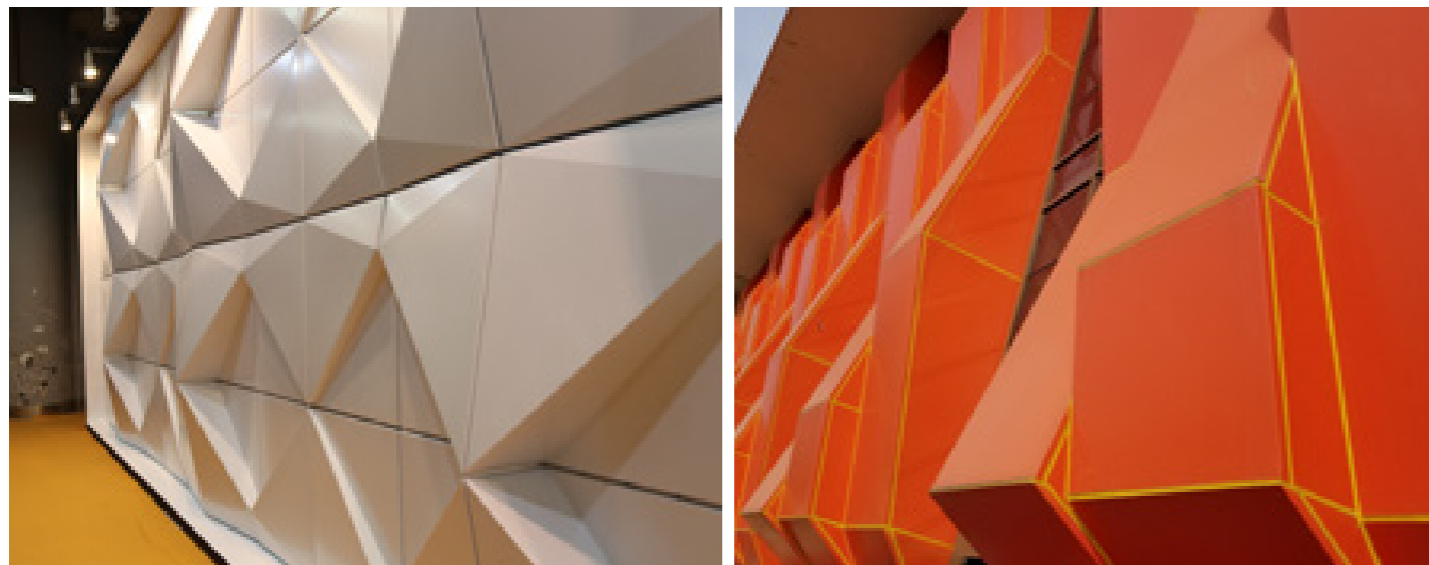

ENGINEERING EXAMPLE

Strength and apparent because the creative space, because of the wonderful and widely acclaimed Engineering examples at home and abroad throughout the show scene-Ming for different styles of architecture, understanding, work force to bring the perfect visual enjoyment, but also increasingly strict attitude we search results.