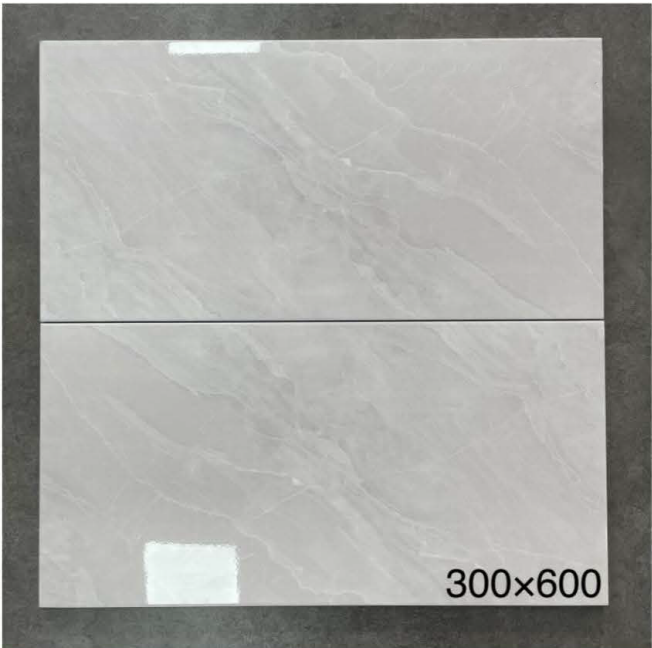

Marble Tile Catalog

300x600mm glossy wall tiles
10pcs/1.8 m²/25kg/ carton
60cartons/pallet

300x600mm glossy wall tiles
8pcs/1.44 m²/21.5kg/ carton
60cartons/pallet

300x600

300x600

300x600

300x600

300x600

300x600