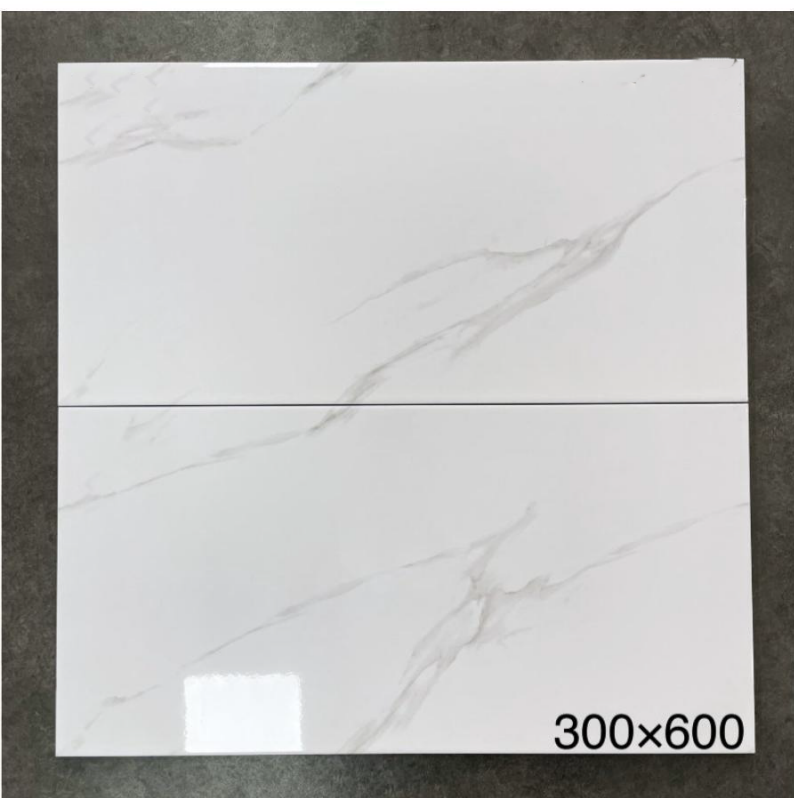

Marble Tile Catalog

300x600mm glossy wall tiles
10pcs/1.8 m²/25kg/ carton
60cartons/pallet

300x600mm glossy wall tiles
8pcs/1.44 m²/21.5kg/ carton
60cartons/pallet

300x600

300x600

300x600

300x600

300x600

300x600