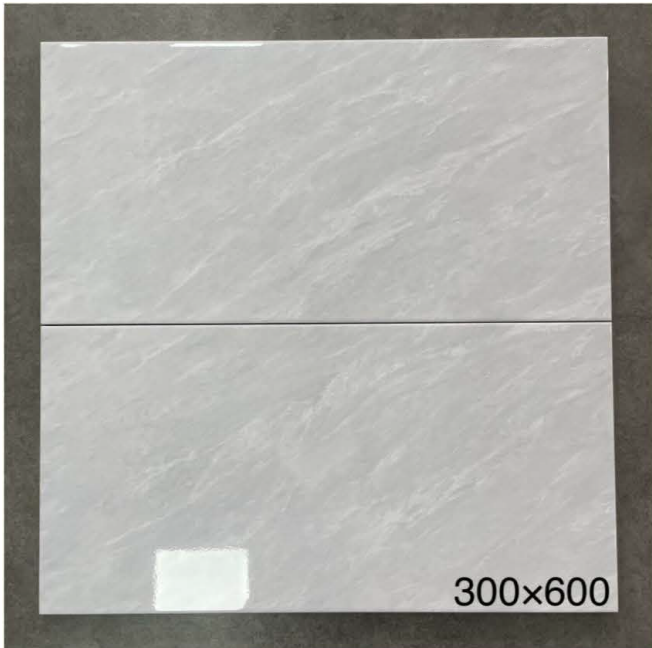

Marble Tile Catalog

300x600mm glossy wall tiles
10pcs/1.8 m²/25kg/ carton
60cartons/pallet

300x600mm glossy wall tiles
8pcs/1.44 m²/21.5kg/ carton
60cartons/pallet

300x600

300x600

300x600

300x600

300x600

300x600