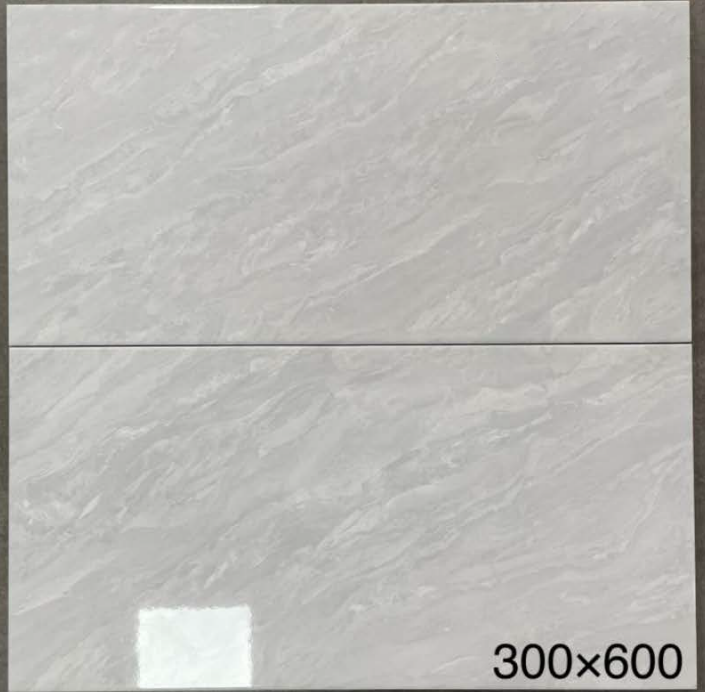

Marble Tile Catalog

300x600mm glossy wall tiles
10pcs/1.8 m²/25kg/ carton
60cartons/pallet

300x600mm glossy wall tiles
8pcs/1.44 m²/21.5kg/ carton
60cartons/pallet

300x600

300x600

300x600

300x600

300x600

300x600