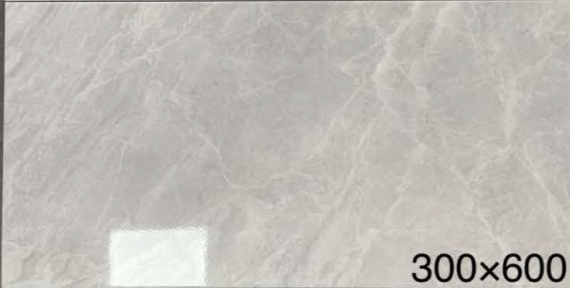

Marble Tile Catalog

300x600mm glossy wall tiles
10pcs/1.8 m²/25kg/ carton
60cartons/pallet

300x600mm glossy wall tiles
8pcs/1.44 m²/21.5kg/ carton
60cartons/pallet

300x600

300x600

300x600

300x600

300x600

300x600