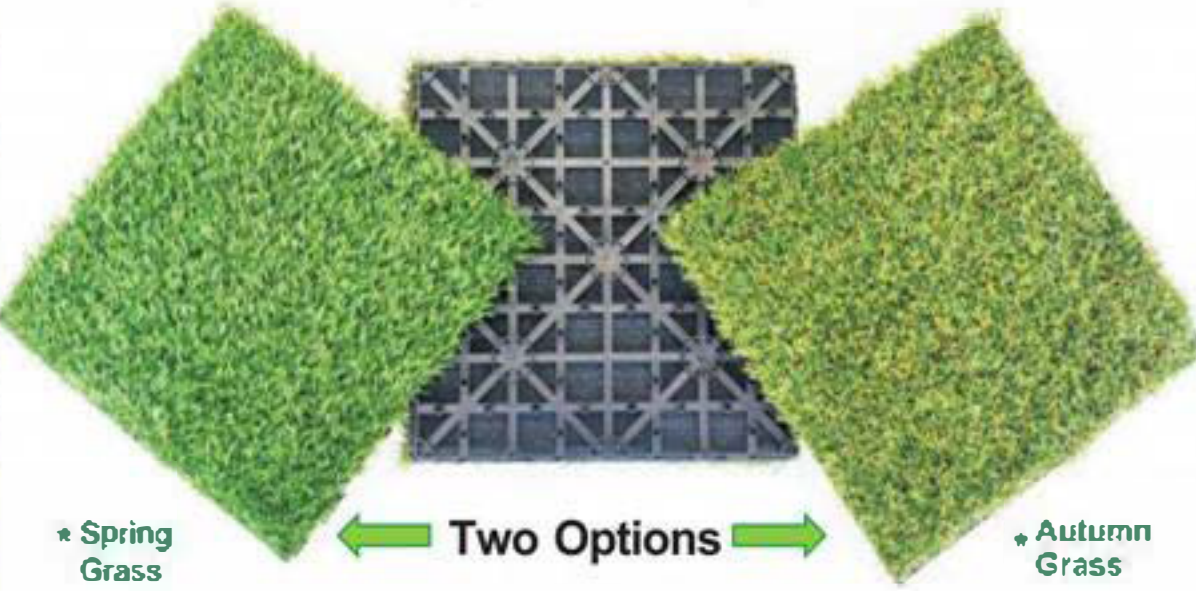

The trim of the deck tile perfectly solves the height difference when walking, making safer.

More Wood Composite Deck Tile Designs

can be selected

Recommended Product

assemble together with wood composite deck tile

★ Spring Grass

← Two Options →

★ Autumn Grass

SAFE & COMFORTABLE LONG LIFE LOW MAINTENANCE COST

4 different surfaces

Traditional wood grain

Small Stripes

Classical Stripes