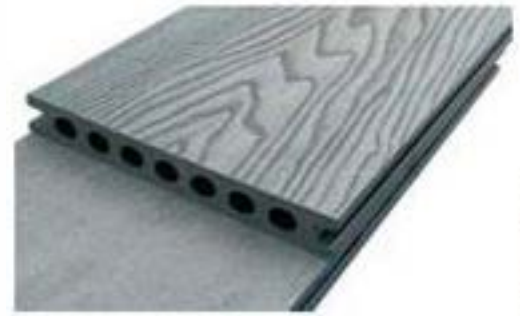

DECKING

*30 WOOD TEXTURE, BETTER ANTI-SLIP & WEAR-RESISTANT,
KEEPING THE WOOD NATURE, BUT BETTER THAN WOOD*

It is processed with exquisite craftsmanship, making the traditional wood plastic composite decking more natural, ensuring the natural wood grain, and improving the performances such as anti-slip, wear-resistant etc. It is a good wood composite decking that is worthy of choice.

MORE CHOICES TEXTURED & EXQUISITE HANDSOME & HARDY

Top Sales!

21X145 MM

COLOR