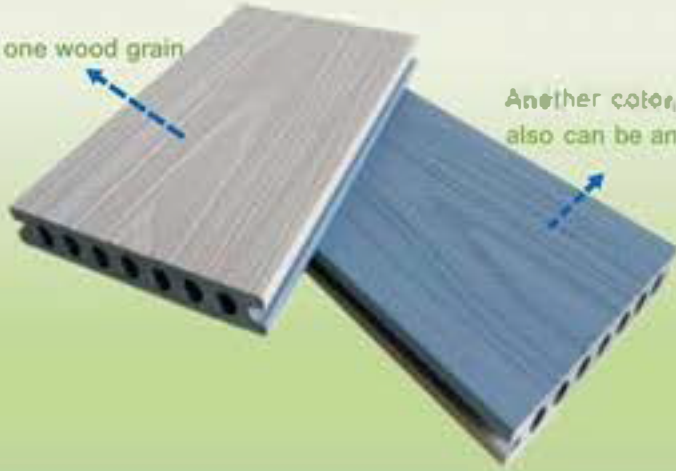

MORE AVAILABLE COLORS

We provide more colors for your selection, if you still can not find the right one, we will customized the your special colors only for you.

GREAT INVENTION

It is great invention to achieve two colors on one decking board, through improving technology, we can do one decking board under two different color and two different wood grain.

One color, one wood grain

Another color, wood grain also can be another one

Colorful wood™

Size: 23x 138 mm

Colorful wood™

It is the newest creation from our company, which is used the new co-extrusion technology but three layers, the first and second layers are under different colors, when brushing the surfaces the second layer color will be out, then mixing the first layer color, so finally the effect of mixing color come out.

This kind of board will make your garden more nature and attractive.

ABOUT COLOUR:

DECKING

*30 WOOD TEXTURE, BETTER ANTI-SLIP & WEAR-RESISTANT,
KEEPING THE WOOD NATURE, BUT BETTER THAN WOOD*

It is processed with exquisite craftsmanship, making the traditional wood plastic composite decking more natural, ensuring the natural wood grain, and improving the performances such as anti-slip, wear-resistant etc. It is a good wood composite decking that is worthy of choice.