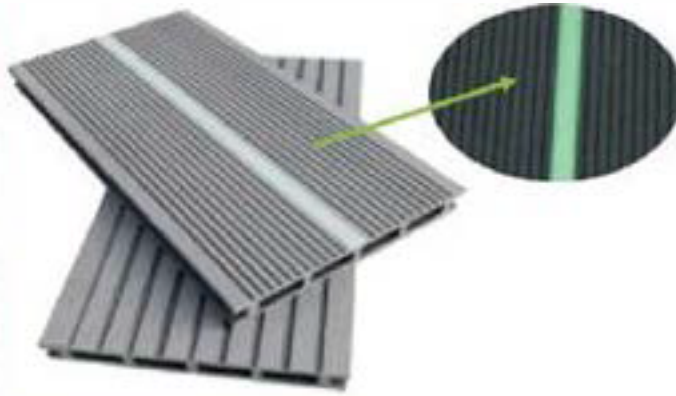

A variety of characteristic wood composite products have been developed, such as aluminum WPC, elastic co-extrusion WPC, and three layer co-extrusion WPC

.....

.....

Aluminum-WPC is used the newest co-extrusion technology to combine aluminum with wood plastic composite material, which is much stronger as steel material but under wood image, so it has changed the situation that wood plastic composite products can only be used as decorative materials, and greatly broadened the scope of use of wood-plastic composite products.

.....

Traditionally, the fence structure part needs to insert steel to keep safe, but it increases large cost, now the aluminum WPC solve the problem well.

Luminous WPC

Size: 23x 138 mm

Luminous WPC is used the new co-extrusion technology, which perfectly combines the Luminous material with wood plastic composite material.