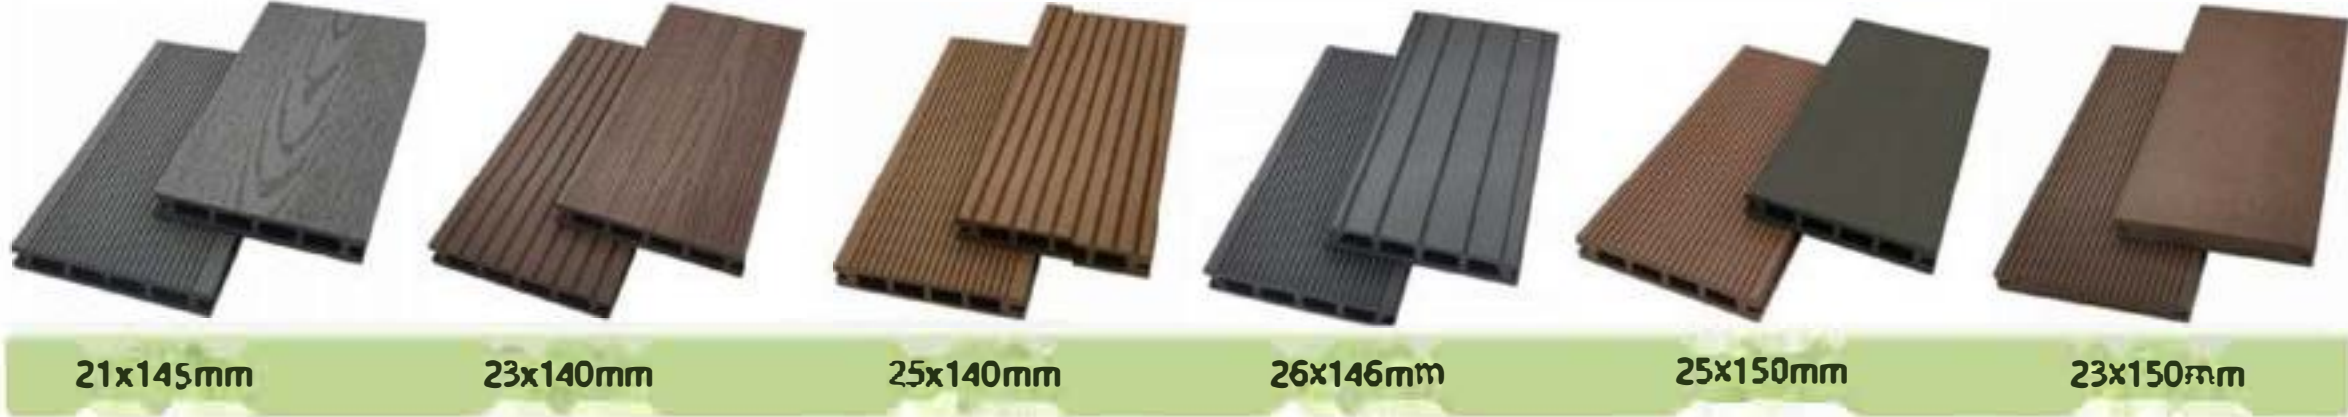

This kind of board will make your garden more nature and attractive.

ABOUT COLOUR:

DECKING

*30 WOOD TEXTURE, BETTER ANTI-SLIP & WEAR-RESISTANT,
KEEPING THE WOOD NATURE, BUT BETTER THAN WOOD*

It is processed with exquisite craftsmanship, making the traditional wood plastic composite decking more natural, ensuring the natural wood grain, and improving the performances such as anti-slip, wear-resistant etc. It is a good wood composite decking that is worthy of choice.

MORE CHOICES TEXTURED & EXQUISITE HANDSOME & HARDY

Top Sales!

25X150 MM

21X145 MM

23X150 MM

COLOR

<https://www.pinterest.com/pin/1000000000000000000/>

DECKING

*LIKE WOOD BUT BETTER THAN WOOD, ANTI-INSECTS,
WATER-PROOF, NO CRACKING, EASY INSTALLATION*

Wood composite decking is alternative to the traditional outdoor wood or bamboo decking, it perfectly avoids the disadvantages of the traditional outdoor decking, it always keeps fresh, and under low maintenance cost.

wood composite decking uses the high quality materials. the performance of the products is higher than other suppliers in the markets.

Hot decking boards

21x145mm

23x140mm

25x140mm

26x146mm

25x150mm

23x150mm