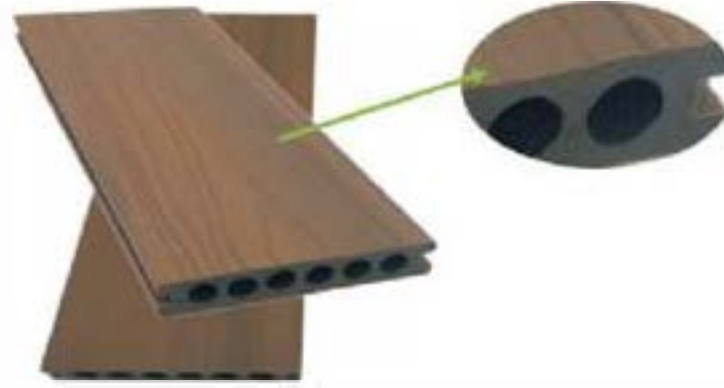

Elastic WPC

Size: 25x 140 mm