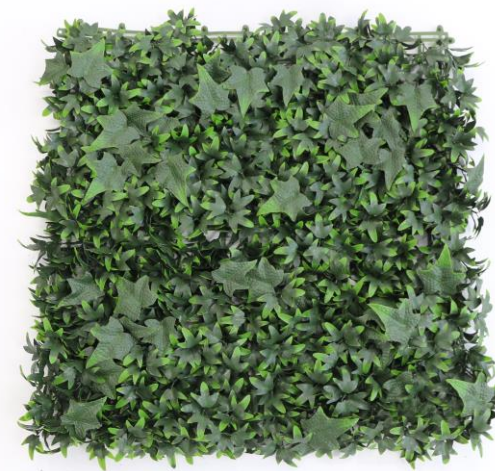

Model No.:

Material: plastic

Size: 50x50cm