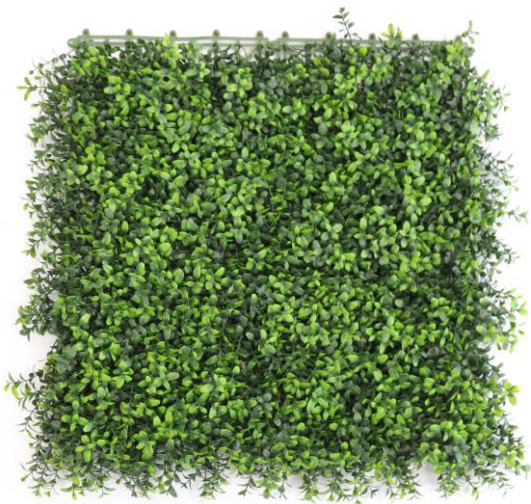

ARTIFICIAL WALL GRASS COLLECTION

Model No.:

Material: plastic

Size: 50x50cm