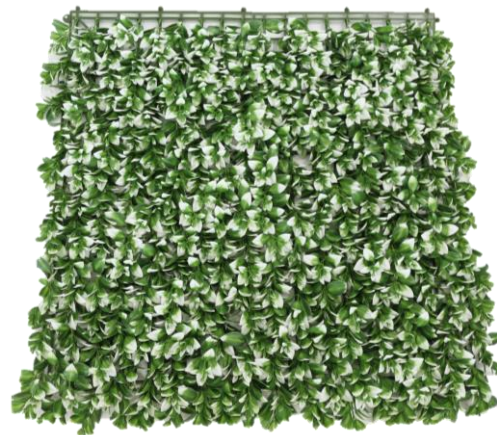

Model No.:

Material: plastic

Size: 50x50cm