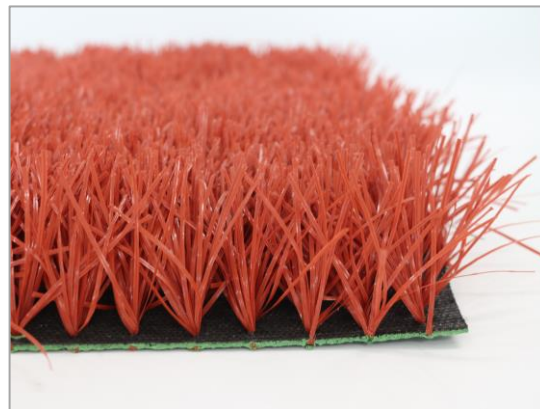

Model No.:			
Pile Height:	50mm	Gauge:	5/8"
Stiches:	17.5±1/10cm	Material:	PE
Color:	Dark Red	Denier:	9000dtex
Density:	11025 stiches/10cm		
Backing:	PP Cloth+Non-woven+Net+Green SBR Latex