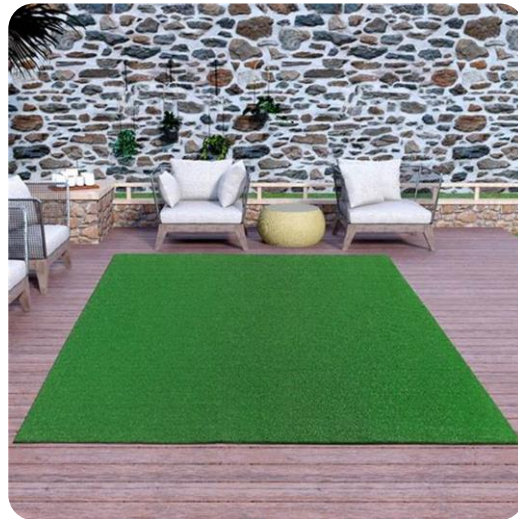

Grass Foot Catalog

APPLICATIONS FOR ARTIFICIAL GRASS

LEISURE GRASS COLLECTION

Model No.:			
Pile Height:	7mm	Gauge:	5/32"
Stiches:	24±1/10cm	Material:	PP
Color:	Olive Green	Denier:	2200dtex
Density:	60000 stiches/10cm		
Backing:	PP Cloth+SBR Latex		

Model No.:			
Pile Height:	10mm	Gauge:	5/32"
Stiches:	28±1/10cm	Material:	PP
Color:	Olive Green	Denier:	2200dtex
Density:	70000 stiches/10cm		
Backing:	PP Cloth+SBR Latex		

LEISURE GRASS COLLECTION

Model No.:			
Pile Height:	12mm	Gauge:	5/32"
Stiches:	28±1/10cm	Material:	PP
Color:	Olive Green	Denier:	2200dtex
Density:	70000 stiches/10cm		
Backing:	PP Cloth+SBR Latex		