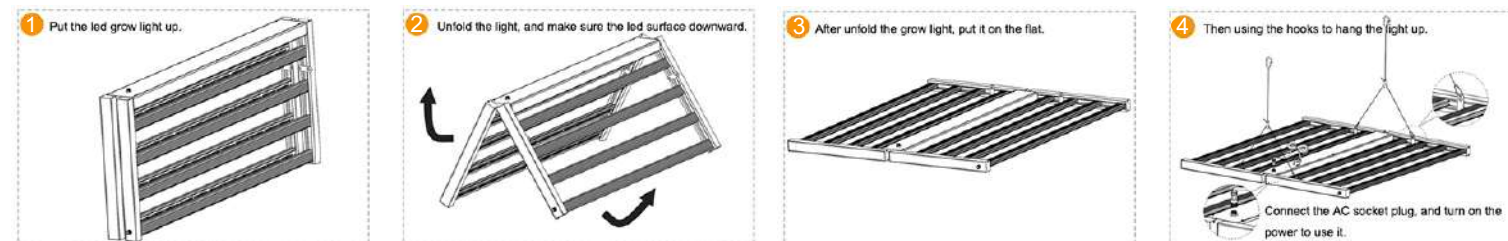

Installation Method: