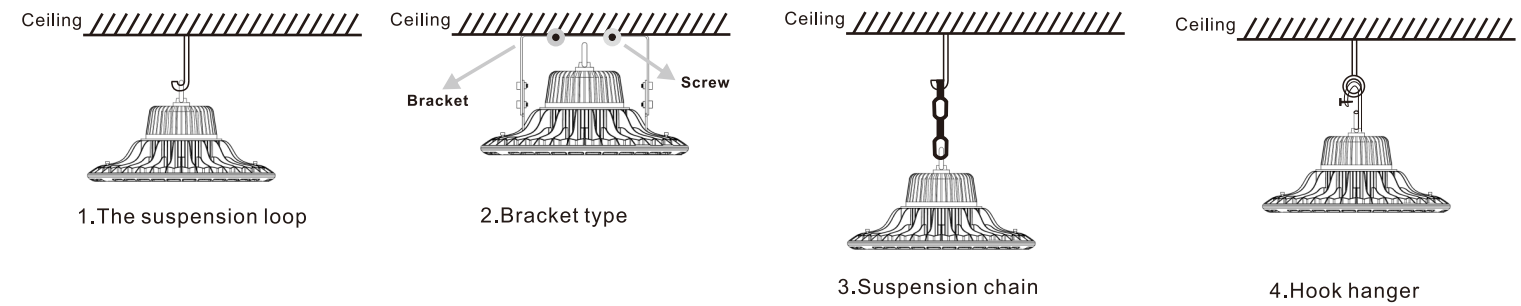

Specification:

Power	Size
60W	Ø230x111mm
100W	Ø280x164mm
150W	Ø338x167mm
200W	Ø400x164mm
240W	Ø400x172mm
300W	Ø400x255mm

Specification:

Power	Size
60/75/100/120W	Ø290x174mm
75/100/120/150W	Ø340x181mm

Adjustable power/ color temperature all in one
3 gears adjustment: 3000K, 4000K, 5000K.

Specification:

Power	Size(Cover)
60W	Ø310x187mm
100W	Ø310x150mm
150W	Ø310x105mm
200W	Ø410x205mm
240W	Ø410x205mm
300	Ø410x205mm
400W	Ø575x205mm

Specification:

Power	Size
100W	Ø250x178mm
150W	Ø300x181mm
200W	Ø345x183mm

PC cover or Aluminum cover

Specification:

Power	Size
30W	Ø250x110mm
50W	Ø250x110mm

Specification:

Power	Size
100W	Ø290x174mm
150W	Ø340x181mm
200W	Ø380x183mm

Specification:

Power	Size
100W	Ø250x110mm
150W	Ø300x130mm
200W	Ø345x130mm

Key Features:

- High performance LED fixture 130lm/W
- High precision die casting aluminum, anodic oxidation, higher level of corrosion-proof
- Stable and durable, easy installation. And lower maintenance
- Air cooling design IP65 Rated enclosure
- Replacing 100W-1000W Metal Halide
- Optional with photocell. Microwavew sensor
- 5 years warranty

Installation Method: