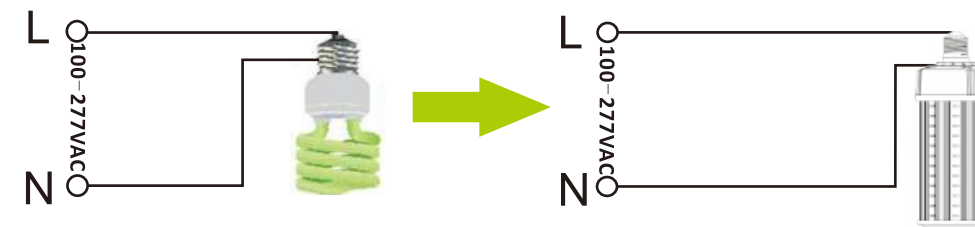

E39/E40/Ex39 LED Lamp

LED Corn Light/Garden Light

Specification:

Power	Size
20W	Ø 100*215mm
30W	Ø 100*215mm
40W	Ø 100*215mm
50W	Ø 100*250mm
60W	Ø 100*250mm
80W	Ø 128*271mm
100W	Ø 128*301mm
120W	Ø 128*331mm
150W	Ø 128*331mm

Specification:

Power	Size
6W	Ø 130*45mm
8W	Ø 136*45mm
10W	Ø 145*45mm
12W	Ø 165*45mm
15W	Ø 175*45mm

Specification:

Power	Size
30W	Ø 128*183mm
40W	Ø 128*183mm
50W	Ø 128*183mm
60W	Ø 128*183mm
80W	Ø 128*183mm

Specification:

Power	Size
30W	Ø 150*185mm
40W	Ø 150*185mm
50W	Ø 150*185mm
60W	Ø 150*185mm
80W	Ø 150*185mm

Specification:

Power	Size
30W	Ø 88*265mm
40W	Ø 88*265mm
50W	Ø 88*265mm

Key Features:

- High performance LED fixture 130lm/W
- MH/HPS/HID/MHL/CFL lamp retrofit
- Screw Base Direct Install by bypass ballast
- 100% Die Casting Heat Sink
- Universal Base E26/E27E39/E40/EX39
- ETL CETL CE ROHS listed
- Stable and durable, easy installment and maintenance

Installation Method:

E39/E40/Ex39 CFL