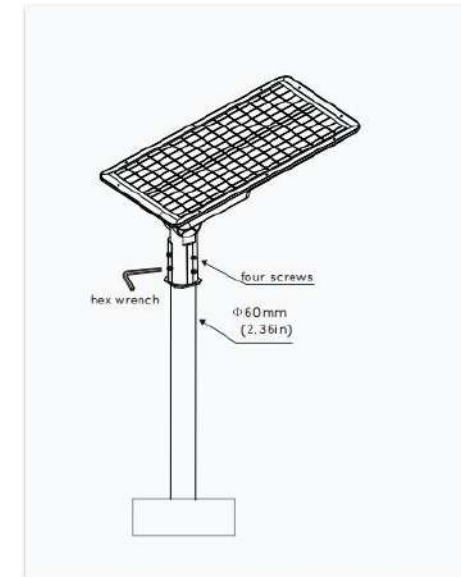

Installation Method:

1.Round pole Mounting