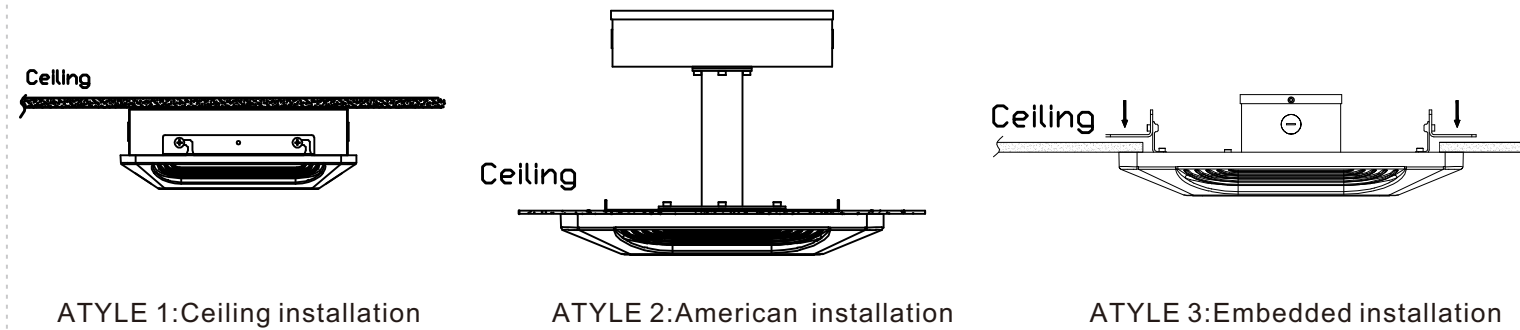

Specification:

Power	Size
50W	420x240x82mm
100W	420x320x82mm
150W	
200W	480x500x82mm
250W	562x600x82mm

Specification:

Power	Size
200W	480x480x235mm

Specification:

Power	Size
50W	245x245x85mm
75W	245x245x85mm
100W	314x314x95mm
120W	314x314x95mm

Specification:

Power	Size
20/30/40/60W	262x262x73mm
60/80/100/120W	352x352x82mm

Specification:

Power	Size
40/60/80/100W	∅308x72mm

Adjustable power, Adjustable color temperature all in one
3 gears adjustment: 3000K, 4000K, 5000K.

Adjustable power, Adjustable color temperature all in one
3 gears adjustment: 3000K, 4000K, 5000K.

Specification:

Power	Size
150W	415x405x141mm
200W	415x405x141mm

Specification:

Power	Size
80/100/120/150W	420x420x67mm
120/160/200/240W	540x540x67mm

Adjustable power, Adjustable color temperature all in one
3 gears adjustment: 3000K, 4000K, 5000K.

Key Features:

- High performance LED fixture 130lm/W
- Imported original CREE XTE or Lumileds 3030 LED Chip
- Variety of mounting options
- The surface of lamp housing is anti-corrosion and electrophoresis processed.
- Dust-proof, moisture proof and waterproof ,IP65 rated
- Excellent optics design, higher luminous efficiency. uniform light spot, high efficiency, low glare
- Compare to traditional lamps can save energy 70%-80%
- Easy & quick Installation

Installation Method: