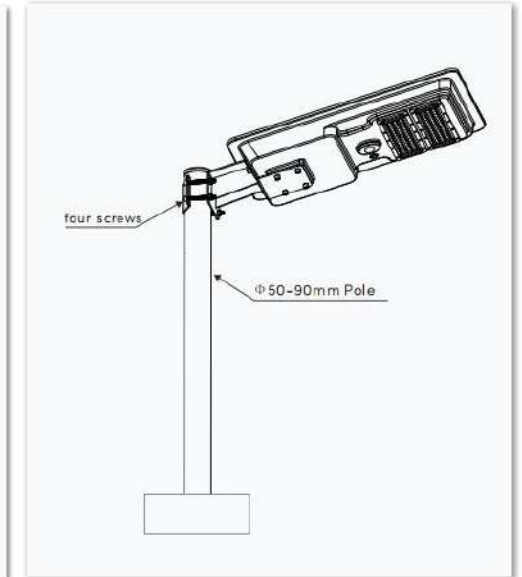

2.Bracket Mounting

Application:

- Parking lot Lighting.
- Street lighting
- Courtyard lighting
- Campus lighting
- Stadium lighting
- Park lighting