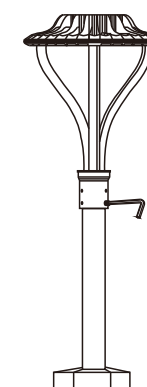

Installation Method: