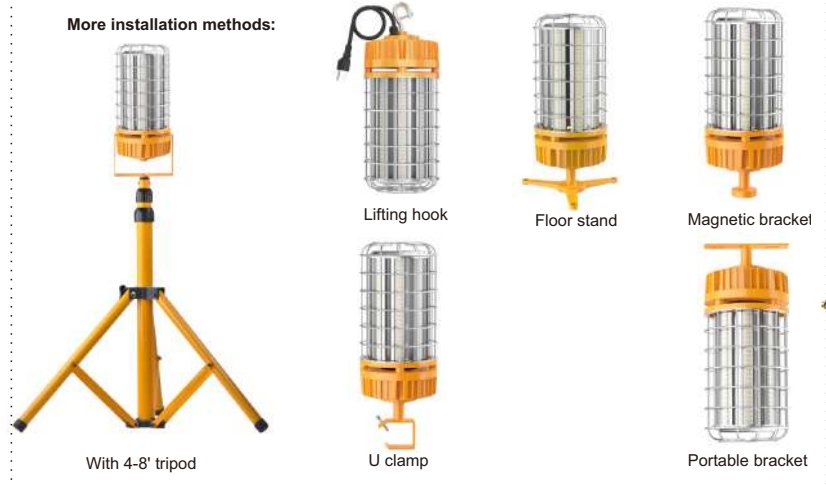

Specification:

Power	Size
20W	Ø100x154mm
100W	Ø100x154mm
200W	Ø100x154mm

5 lights or 10 lights per string

Specification:

Power	Size
300W	Ø110x297mm

5 lights or 10 lights per string