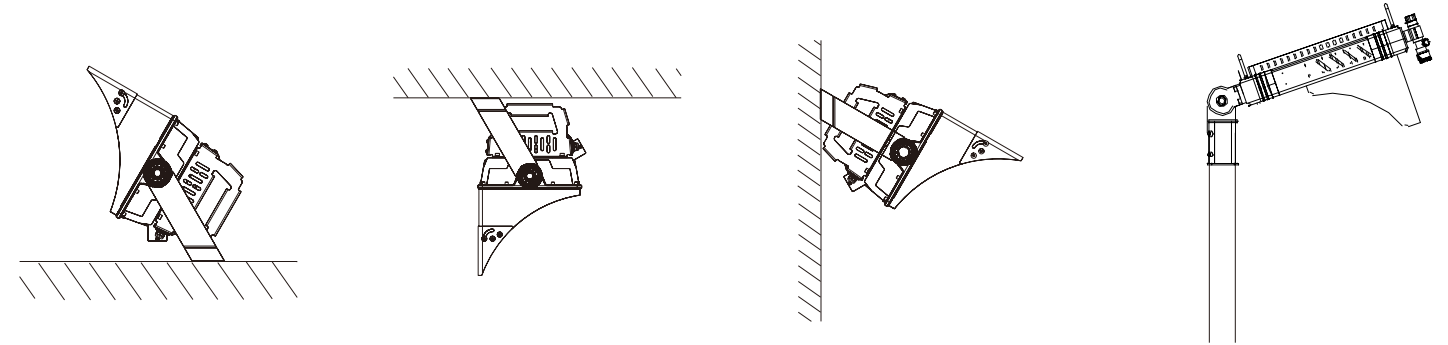

Specification:

Power	Size
300W	463*400*220mm
400W	530*480*352mm
500W	652*562*352mm
600W	652*562*352mm
800W	786*640*390mm
1000W	786*640*390mm

Specification:

Power	Size
450W	563x335x313mm
900W	665x494x603mm
1350W	665x733x885 mm
1800W	1166x494x603mm

Specification:

Power	Size
480W	696x414x658mm
720W	603x414x850mm
960W	696x414x850mm
1200W	949x414x580mm

Specification:

Power	Size
480W	696x414x658mm
720W	603x414x850mm
960W	696x414x850mm
1200W	949x414x580mm

Specification:

Power	Size
200W	L436*W323*H111
300W	L436*W418*H111
400W	L436*W525*H111
600W	L436*W747*H111
800W	L850*W580*H188
1200W	L809*W799*H144

Specification:

Power	Size
300W	L446*W321*H483
600W	L537*W373*H581

Specification:

Power	Size
500W	L598*W416*H290
1000W	L770*W549*H376

Key Features:

- High performance LED fixture 130lm/W
- High precision die casting aluminum, anodic oxidation, higher level of corrosion-proof
- Stable and durable, easy installation and lower maintenance
- Air cooling design, IP66 Rated enclosure
- Replacing 1500W-6000W Metal Halide
- Beam Angle is complete which can meet all Angle requirements
- Thermal Control Technology. Using advanced finite element analysis technology to optimize product heat dissipation structure design
- 5 years warranty

Installation Method: