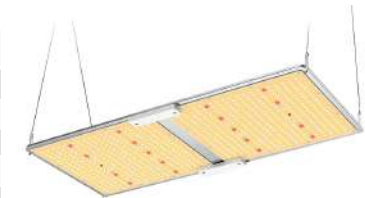

Specification:

Power	Size
400W	L608*W903*H101mm
600W	L918*W903*H101mm
800W	L1049*W903*H101mm
1000W	L1149*W903*H101mm
1200W	L1189*W903*H101mm
1500W	L1749*W903*H101mm
1600W	L1869*W903*H101mm

Specification:

Power	Size
100W	L300*W240*H54mm
200W	L600*W240*H54mm
400W	L600*W480*H54mm
600W	L720*W600*H54mm