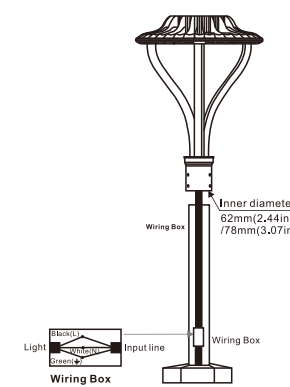

Installation Method: