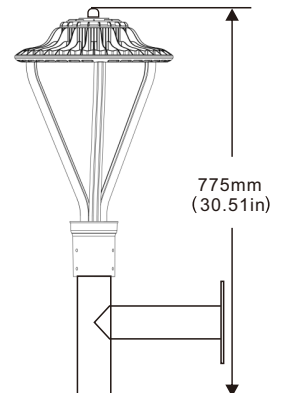

Installation Method: