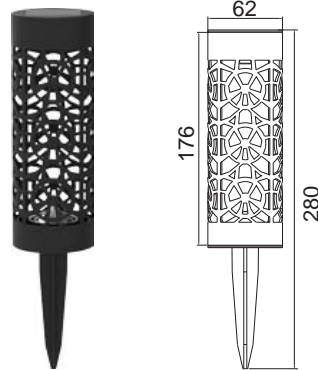

GPS-04

Smart Solar Spot Light

High Lumen Output, All-in-one Type, Clear Plastic Lens, Black Finish

Material: Plastic

Solar Panel: Mono/Poly

Light Source: 3*LEDs/ 1 warm white, 2700k, 1 cool white LED 7000K, one Color Changing LED

- Material:** Plastic or SS
- Solar Panel:** Amorphous
- Light Source:** 1*LED/white
- Battery:** AAA Ni-MH battery

Individual Packing	Qty/Ctn (pcs)	CTN Measurement(mm)	CTN CBM	Qty/20'GP	Qty/40'GP	Qty/HQ
				pcs		
PDQ16	16	260x260x270	0.018	23669	49091	57857

Solar Pathway Light

Solar Pathway Light

GPS-25

Baroque Solar Pathway Light

Plastic, Vintage Hollowed Plastic Cage, Black Finish

- Material:** Plastic
- Solar Panel:** Mono/Poly
- Light Source:** 1*LED/white
- Battery:** AAA NI-MH battery