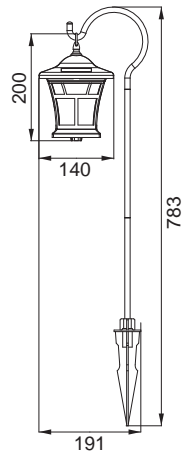

Individual Packing	Qty/Ctn (pcs)	CTN Measurement(mm)	CTN CBM	Qty/20'GP	Qty/40'GP	Qty/HQ
				pcs		
1pcs/box	8	165x145x215	0.047	4562	9461	11320