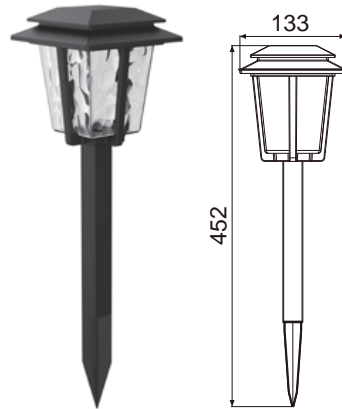

Solar Garden Lights Catalog

Smart Solar Path Light

GPS-01

Smart APP Control Solar Pathway Light

Glass Lens, Stake Mount, Black Finish

Material: stainless steel+ glass lens

Solar Panel: Mono /Poly

Light Source: 1 warm white LED 2700K,
1 cool white LED 7000K, 1 RGB LED.

GPS-19/ GPS-20

Solar Pathway Light

Ribbed Plastic lens , Black Finish

Material: Plastic
Solar Panel: 0.24W ; 0.4W
Light Source: 1*SMD LED/3000K
Battery: 1*AA 600mAh Ni-Mh ; 1*AA 1000mAh Ni-Mh

Individual Packing	Qty/Ctn (pcs)	CTN Measurement(mm)	CTN CBM	Qty/20'GP	Qty/40'GP	Qty/HQ
				pcs		
6pcs/box	24	575x430x400	0.099	6552	13589	16259

Solar Pathway Light

Solar Pathway Light

GPS-21

Solar Pathway Light

water plastic lens, plastic cage, black finish

- Material:** Plastic
- Solar Panel:** Mono/Poly
- Light Source:** 1 SMD LED
- Battery:** 1*AA Ni-Mh battery