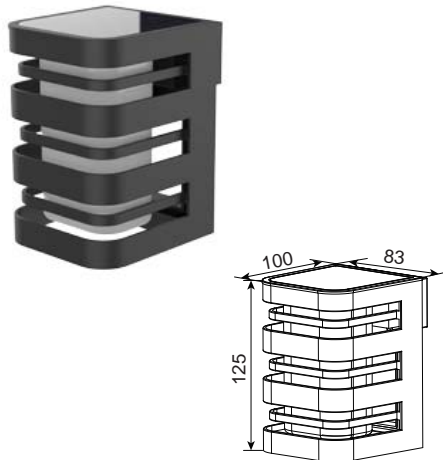

Solar Wall Light

Solar Wall Light

GPS-45

Solar Deck Sconce Light

Frosted Lens, Wall Mount.

- Material:** Plastic
- Solar Panel:** Mono/ Poly
- Light Source:** 1*SMD LED/white
- Battery:** AA Ni-MH battery

Individual Packing	Qty/Ctn (pcs)	CTN Measurement(mm)	CTN CBM	Qty/20'GP	Qty/40'GP	Qty/HQ
				pcs		
2pcs/box	16	395x295x255	0.030	14400	29867	35733