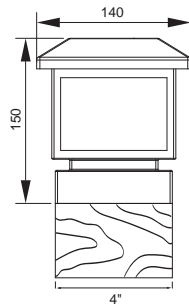

Battery: AA Ni-MH battery

Individual Packing	Qty/Ctn (pcs)	CTN Measurement(mm)	CTN CBM	Qty/20'GP	Qty/40'GP	Qty/HQ
				pcs		
2pcs/box	8	355x315x315	0.035	6136	12727	15227

Solar Post Light

GPS-58

Solar Post Light