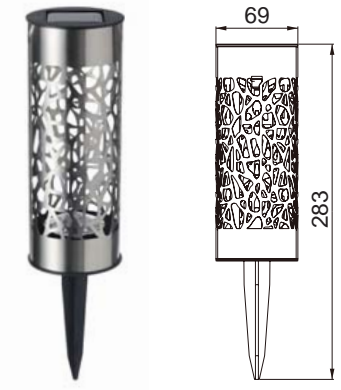

Individual Packing	Qty/Ctn (pcs)	CTN Measurement(mm)	CTN CBM	Qty/20'GP	Qty/40'GP	Qty/HQ
				pcs		
PDQ12	24	305x230x100	0.030	21316	44211	52895