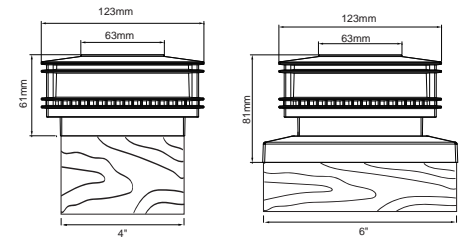

Solar Post Light

Frosted lens, Fit for 3.5"/4"/5"/5.5"
Wood/ Vinyl/ PVC/Stone Post.

Material: Plastic

Solar Panel: Mono/Poly

Light Source: 8* SMD LED /White

Battery: 1*1000mAh AA Ni-Mh battery