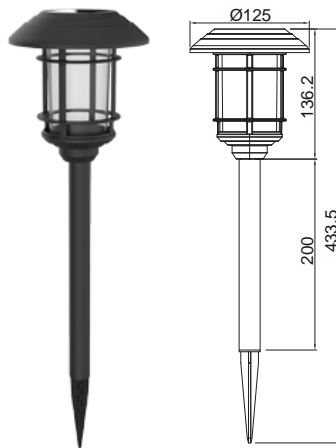

Individual Packing		Qty/Ctn (pcs)	CTN Measurement(mm)
1 pack		24	400x205x365
CTN CBM	Qty/20'GP	Qty/40'GP	Qty/HQ
	pcs		
0.030	21651	44905	53725

Solar Pathway Light

Solar Pathway Light

GPS-06

Rome Solar Walkway Light

Clear Plastic Len, Rome Cage, Black Finish

- Material:** Plastic
- Solar Panel:** Mono/Poly
- Light Source:** 1*LED/white ; 12pcs LED/flame effect
- Battery:** AA Ni-MH battery

Individual Packing	Qty/Ctn (pcs)	CTN Measurement(mm)	CTN CBM	Qty/20'GP	Qty/40'GP	Qty/HQ
				pcs		
6pcs/box	24	575x430x400	0.099	6552	13589	16259

GPS-07

Solar Pathway Light

Ribbed Plastic Lens, Metal Construction, Brown Finish

- Material:** Plastic
- Solar Panel:** 0.2W
- Light Source:** 1*LED/3000K
- Battery:** 1*AA 500mAh Ni-Mh

Individual Packing	Qty/Ctn (pcs)	CTN Measurement(mm)	CTN CBM	Qty/20'GP	Qty/40'GP	Qty/HQ
				pcs		
6pcs/box	24	575x430x400	0.099	6552	13589	16259