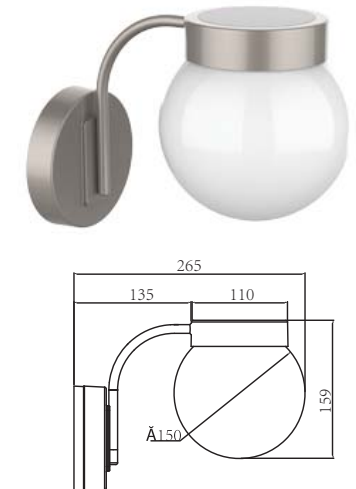

Individual Packing	Qty/Ctn (pcs)	CTN Measurement(mm)	CTN CBM	Qty/20'GP	Qty/40'GP	Qty/HQ
				pcs		
1pcs/box	4	435x285x360	0.045	2422	5022	6009