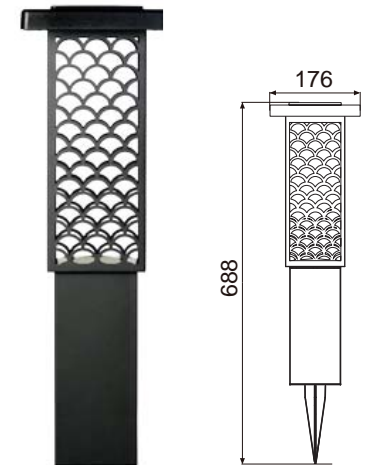

Individual Packing	Qty/Ctn (pcs)	CTN Measurement(mm)	CTN CBM	Qty/20'GP	Qty/40'GP	Qty/HQ
				pcs		
2pcs/box	4	385x305x345	0.04	2700	5700	6500