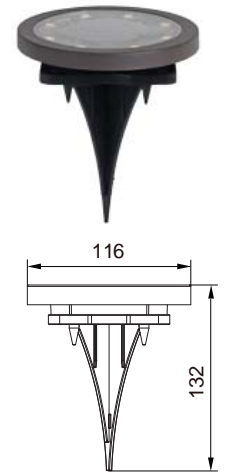

Individual Packing	Qty/Ctn (pcs)	CTN Measurement(mm)	CTN CBM	Qty/20'GP	Qty/40'GP	Qty/HQ
				pcs		
4pcs/box	72	390x375x270	0.04	46800	100800	120600