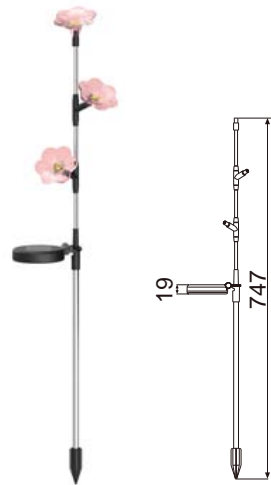

Solar Stick Light

flower Plastic Decors Option, Foldable Solar Panel

Material: Plastic+SS

Solar Panel: Mono/Poly

Light Source: 3*LED/white

Battery: 1*300mAh AAA Ni-Mh battery