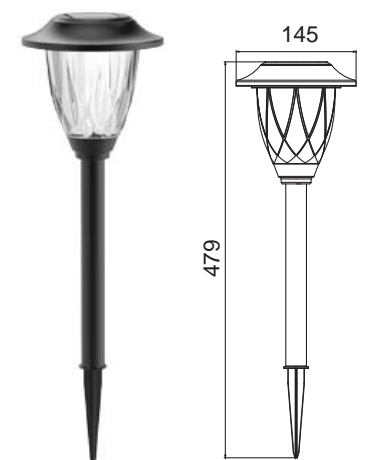

Solar Pathway Light

Solar Pathway Light

GPS-35

Classic Crackle Glass Solar Pathway light

Crackle glass lens, metal finish, stake mounted

Material: SS+ Glass+ Plastic

Solar Panel: Mono/Poly

Light Source: 1* SMD LED/white

Battery: AA Ni-MH battery/ 14500 LiFePO4 Battery

Individual Packing	Qty/Ctn (pcs)	CTN Measurement(mm)	CTN CBM	Qty/20'GP	Qty/40'GP	Qty/HQ
				pcs		
6pcs/box	36	565x565x385	0.123	7596	16380	19620

GPS-36

Classic Concise Solar Pathway Light

Petal Plastic Lens, Metal Finish, Stake Mounted

Material: SS+Plastic

Solar Panel: Mono/Poly

Light Source: 1* SMD LED/white

Battery: AA Ni-MH battery

Individual Packing	Qty/Ctn (pcs)	CTN Measurement(mm)	CTN CBM	Qty/20'GP	Qty/40'GP	Qty/HQ
				pcs		
6pcs/box	36	565x565x385	0.123	7596	16380	19620