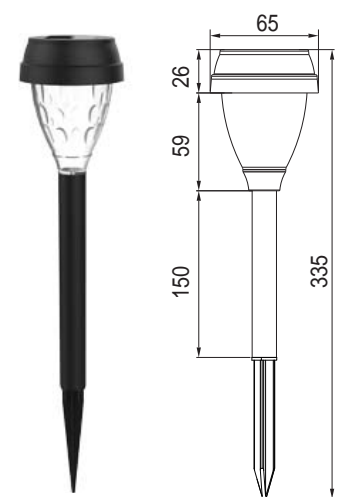

Individual Packing	Qty/Ctn (pcs)	CTN Measurement(mm)	CTN CBM	Qty/20'GP	Qty/40'GP	Qty/HQ
				pcs		
PDQ24	24	420x295x270	0.033	19636	40727	48000