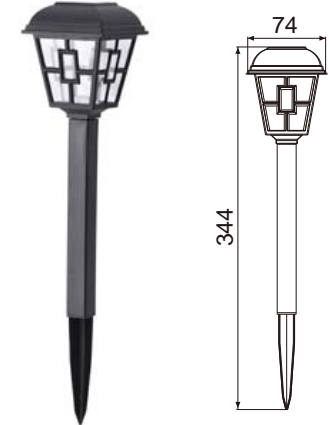

Individual Packing	Qty/Ctn (pcs)	CTN Measurement(mm)	CTN CBM	Qty/20'GP	Qty/40'GP	Qty/HQ
				pcs		
PDQ24	24	480x335x310	0.050	12960	26880	32160