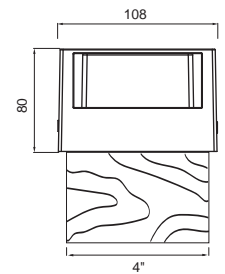

Individual Packing	Qty/Ctn (pcs)	CTN Measurement(mm)	CTN CBM	Qty/20'GP	Qty/40'GP	Qty/HQ
				pcs		
2pcs/box	36	375x375x260	0.037	26270	54486	65189