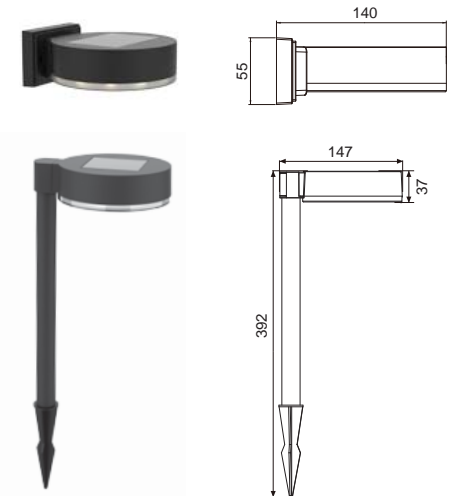

Individual Packing	Qty/Ctn (pcs)	CTN Measurement(mm)	CTN CBM	Qty/20'GP	Qty/40'GP	Qty/HQ
				pcs		
2pcs/box	32	405x265x340	0.0365	22784	49088	58720