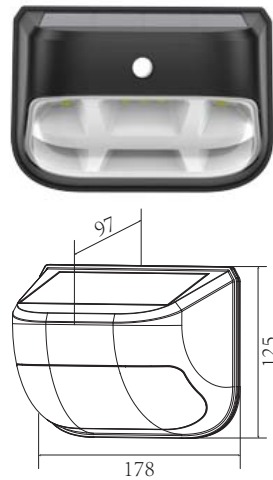

Individual Packing	Qty/Ctn (pcs)	CTN Measurement(mm)	CTN CBM	Qty/20'GP	Qty/40'GP	Qty/HQ
				pcs		
2pcs/box	16	395x375x295	0.044	9886	20503	24531