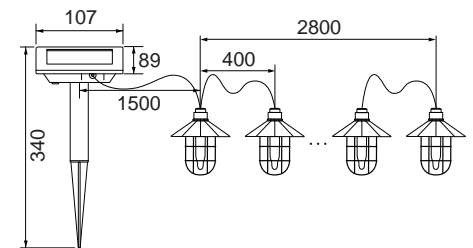

Individual Packing	Qty/Ctn (pcs)	CTN Measurement(mm)	CTN CBM	Qty/20'GP	Qty/40'GP	Qty/HQ
				pcs		
1pcs/box	6	435x315x470	0.064	2436	5250	6276