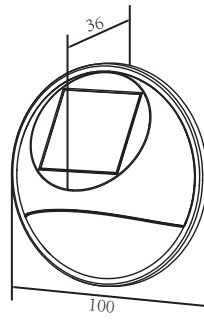

Individual Packing	Qty/Ctn (pcs)	CTN Measurement(mm)	CTN CBM	Qty/20'GP	Qty/40'GP	Qty/HQ
				pcs		
2pcs/box	36	455x345x275	0.043	22605	46884	56093