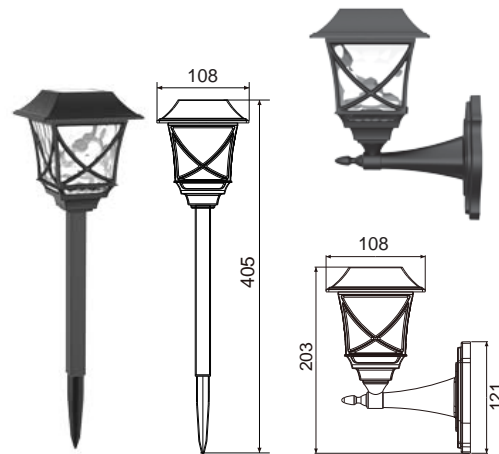

Solar Wall Light

classic Shape, High Brightness, Suitable for Wall, Corridor, Front Door, Doorway, etc.

Material: Plastic

Solar Panel: Mono/ Poly

Light Source: 1* LED /warm white

Battery: 1* AA Ni-Mh battery

Individual Packing	Qty/Ctn (pcs)	CTN Measurement(mm)	CTN CBM	Qty/20'GP	Qty/40'GP	Qty/HQ
				pcs		
4pcs/box	24	675x235x320	0.051	12706	26353	31529

GPS-13

Rustic Solar Landscape Light

Stake Mount, Plastic Cage, Water Plastic Lens, Black Finish

Material: Plastic

Solar Panel: Mono/Poly

Light Source: 1*LED/white

Battery: AA Ni-MH battery