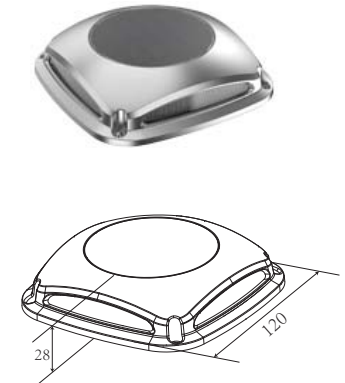

Individual Packing	Qty/Ctn (pcs)	CTN Measurement(mm)	CTN CBM	Qty/20'GP	Qty/40'GP	Qty/HQ
				pcs		
4pcs/box	32	315x315x310	0.031	27871	57806	69161