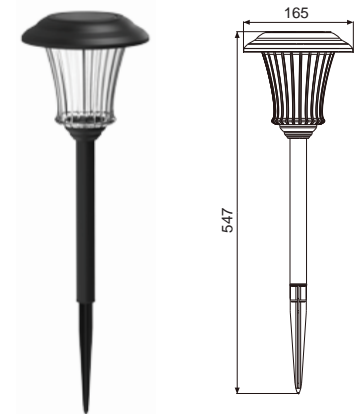

Solar Pathway Light

Solar Pathway Light

GPS-33

Rustic Solar Pathway Light

Glass Lens, Stake Mount, Black Finish

Material: SS+ Glass+ Plastic

Solar Panel: Mono/Poly

Light Source: 1*SMD LED/white

Battery: 14500 LiFePO4 battery

Individual Packing	Qty/Ctn (pcs)	CTN Measurement(mm)	CTN CBM	Qty/20'GP	Qty/40'GP	Qty/HQ
				pcs		
6pcs/box	24	395x290x433	0.048	13500	28000	33500

GPS-34

Solar Pathway Light

Ribbed Glass Lens, Metal Construction, Black Finish

Material: Plastic + Glass + Metal

Solar Panel: 0.3W

Light Source: 1*LED/3000K

Battery: 1*AA 900mAh Ni-Mh

Individual Packing	Qty/Ctn (pcs)	CTN Measurement(mm)	CTN CBM	Qty/20'GP	Qty/40'GP	Qty/HQ
				pcs		
6pcs/box	24	575x430x400	0.099	6552	13589	16259