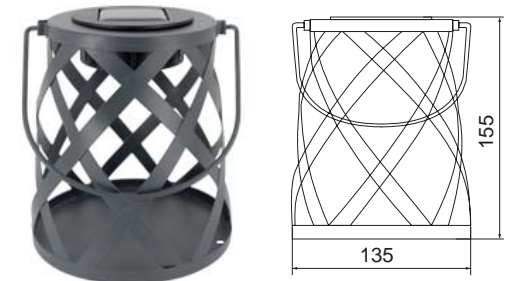

Individual Packing	Qty/Ctn (pcs)	CTN Measurement(mm)	CTN CBM	Qty/20'GP	Qty/40'GP	Qty/HQ
				pcs		
1pcs/box	12	420x280x315	0.037	8436	18168	21732