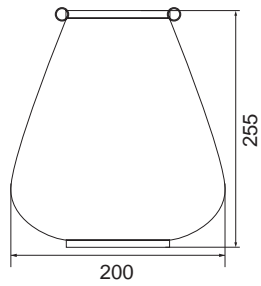

6
Lumens

Ni-MH

LED

Mono/Poly

8h

Individual Packing	Qty/Ctn (pcs)	CTN Measurement(mm)	CTN CBM	Qty/20'GP	Qty/40'GP	Qty/HQ
				pcs		
1pcs/box	8	410x410x540	0.091	2378	5022	5903