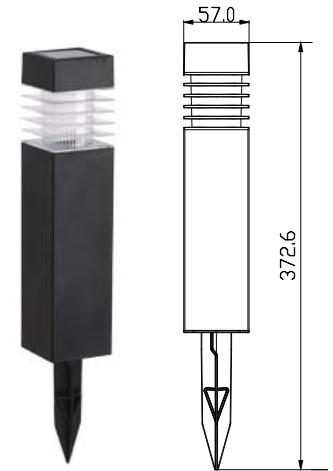

Individual Packing	Qty/Ctn (pcs)	CTN Measurement(mm)	CTN CBM	Qty/20'GP	Qty/40'GP	Qty/HQ
				pcs		
PDQ16	16	260x260x270	0.018	23669	49091	57857