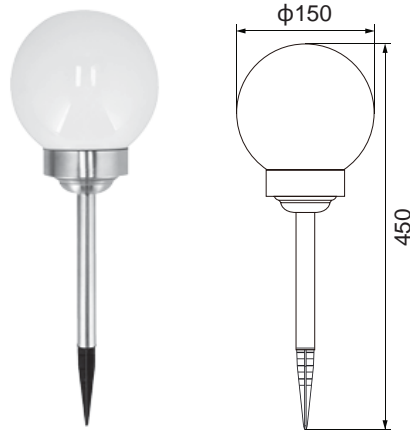

Hexagonal lattice Glass Lens

Material: Stainless Steel+Glass+Plastic

Solar Panel: Mono/Poly

Light Source: 1*SMD LED/white

Battery: AA Ni-MH battery

Individual Packing	Qty/Ctn (pcs)	CTN Measurement(mm)	CTN CBM	Qty/20'GP	Qty/40'GP	Qty/HQ
				pcs		
PDO9	9	405x405x385	0.063	3848	7981	9406

Solar Pathway Light

GPS-31

Classic Solar Ball Light

Metal Construction , Plastic Sphere Lens.

Material: Stainless Steel+Plastic

Solar Panel: Mono/Poly/Amorphous

Light Source: 4*LED/white

Battery: AA Ni-MH battery