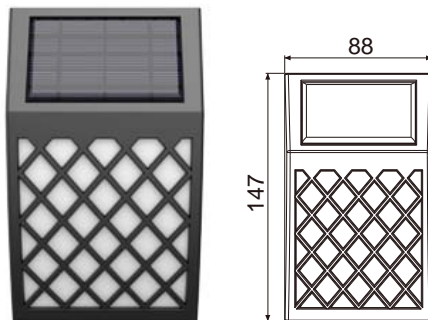

Solar Wall Light

GPS-43

Solar Flicker flame Sconce Light

Super Bright LEDs, Modern Design, Black Finish, Suitable for Lence, Wall, etc.

- Material:** Plastic
- Solar Panel:** Mono/Poly
- Light Source:** 2* LED;18* LED /flame lights
- Battery:** 1*900mAh AA Ni-Mh battery