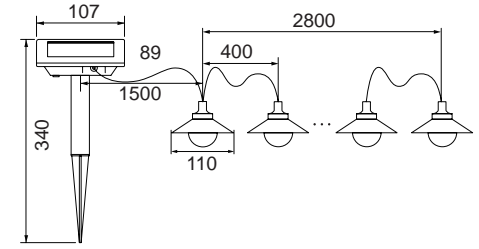

Individual Packing	Qty/Ctn (pcs)	CTN Measurement(mm)	CTN CBM	Qty/20'GP	Qty/40'GP	Qty/HQ
				pcs		
1pcs/box	6	455x325x471	0.0695	2220	4830	5700