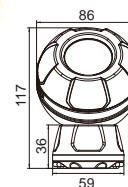

Individual Packing		Qty/Ctn (pcs)	CTN Measurement(mm)
1 pack		24	400x205x365
CTN CBM	Qty/20'GP	Qty/40'GP	Qty/HQ
	pcs		
0.030	21651	44905	53725

Solar Pathway Light

Solar Pathway Light

GPS-06

Rome Solar Walkway Light