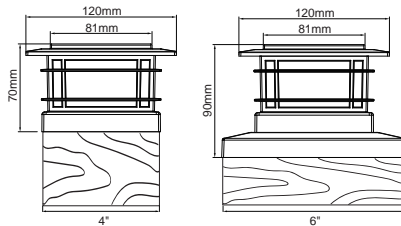

Solar Post Light

Frosted lens, Fit for 3.5"/4"/5"/5.5"
Wood/ Vinyl/ PVC/Stone Post.

Material: Plastic

Solar Panel: Mono/Poly

Light Source: 8*SMD LED/white; 72*SMD LED/flame effect

Battery: 1*1000mAh AA Ni-Mh battery

Individual Packing	Qty/Ctn (pcs)	CTN Measurement(mm)	CTN CBM	Qty/20'GP	Qty/40'GP	Qty/HQ
				pcs		
2pcs/box	24	505x140x245	0.017	38118	79059	94588