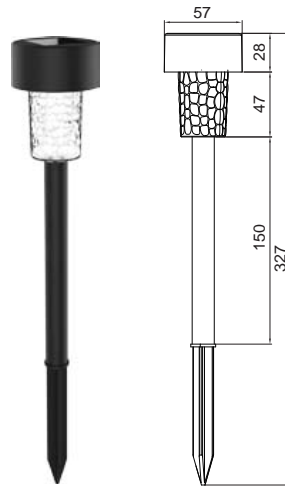

Mini Solar Pathway Light

GPS-75

Mini Solar Pathway Light

Water Plastic Lens, Black Finish

- Material:** Plastic
- Solar Panel:** Amorphous
- Light Source:** 1*LED/white
- Battery:** AAA Ni-MH battery

Individual Packing	Qty/Ctn (pcs)	CTN Measurement(mm)	CTN CBM	Qty/20'GP	Qty/40'GP	Qty/HQ
				pcs		
PDQ24	24	375x255x320	0.031	20903	43354	51096