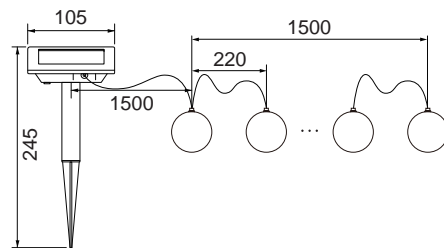

Solar String Light

Eight transparent or frosted bulbs, three SMD LEDs/ bulb, holiday decoration

- **Material:** Plastic
- **Solar Panel:** Mono/Poly
- **Light Source:** 8 Fixtures With LED
- **Battery:** 2*AA Ni-Mh battery

Individual Packing	Qty/Ctn (pcs)	CTN Measurement(mm)	CTN CBM	Qty/20'GP	Qty/40'GP	Qty/HQ
				pcs		
1pcs/box	20	475x385x395	0.072	7200	15500	18600

GPS-88

Solar String Light

8 Fixtures With Edison Tube, 3000K CCT Best Decoration For Holiday.

- **Material:** Plastic
- **Solar Panel:** Mono/Poly
- **Light Source:** 8 Fixtures With LED or Bulb
- **Battery:** 2* AA Ni-Mh battery