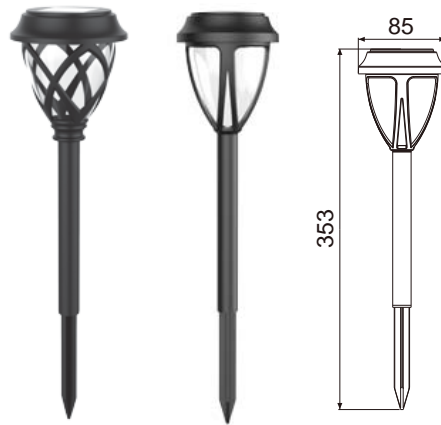

Solar Pathway Light

Solar Pathway Light

GPS-67

Mini Solar Pathway Light

Clear Plastic Lens, Black Finish

- Material:** Plastic
- Solar Panel:** Amorphous
- Light Source:** 1*LED/white
- Battery:** 1*100mAh AAA Ni-Mh battery