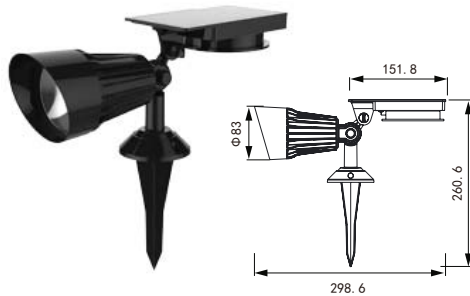

Justin Solar Spot Light

post & wall mounted, high lumen output, adjustable solar panel, black finish

- **Material:** Plastic
- **Solar Panel:** Mono/Poly
- **Light Source:** 1*SMD LED/white
- **Battery:** AA Ni-MH battery

Individual Packing	Qty/Ctn (pcs)	CTN Measurement(mm)	CTN CBM	Qty/20'GP	Qty/40'GP	Qty/HQ
				pcs		
1pcs/box	12	545x420x380	0.087	3725	7726	9243

GPS-80

High Lumen All-in-one Solar Spot Light

High Lumen Output, All-in-one Type, Clear Plastic Lens, Black Finish

- **Material:** Plastic
- **Solar Panel:** Mono/Poly
- **Light Source:** 1*SMD LED/white
- **Battery:** 14430 LiFePO4 battery