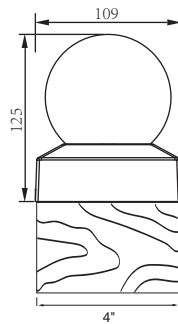

Individual Packing	Qty/Ctn (pcs)	CTN Measurement(mm)	CTN CBM	Qty/20'GP	Qty/40'GP	Qty/HQ
				pcs		
1pcs/box	24	495x375x320	0.059	10909	22525	27071