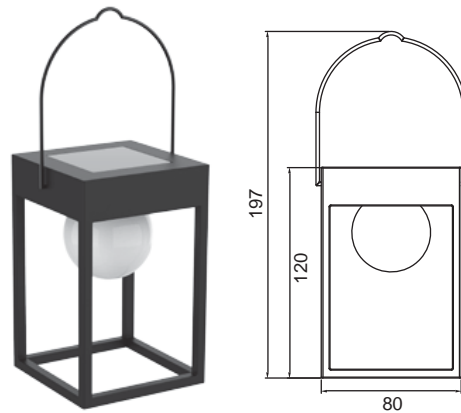

Solar Lantern

Hanging / Table Stand Option.

Material: Metal+ Plastic

Solar Panel: Mono/Poly

Light Source: 3* SMD LED / white

Battery: AAA Ni-MH battery

Individual Packing	Qty/Ctn (pcs)	CTN Measurement(mm)	CTN CBM	Qty/20'GP	Qty/40'GP	Qty/HQ
				pcs		
2pcs/box	24	515x390x300	0.060	10800	22400	26800

GPS-96

Retro Rome- style Solar Outdoor Lantern

Classic solar lantern, flower shadow, table / hook mounted

Material: Iron+plastic

Solar Panel: Mono/Poly

Light Source: 1* LED/white

Battery: AAA Ni-MH battery