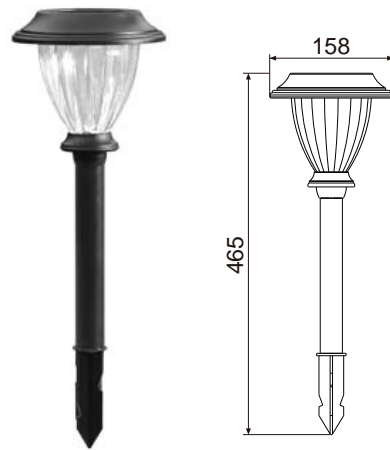

Solar Garden Lights Catalog

Smart Solar Path Light

GPS-01

Smart APP Control Solar Pathway Light

Glass Lens, Stake Mount, Black Finish

Material: stainless steel+ glass lens

Solar Panel: Mono /Poly

Light Source: 1 warm white LED 2700K,
1 cool white LED 7000K, 1 RGB LED.

- Material:** Plastic
- Solar Panel:** Mono/Poly
- Light Source:** 1* Edison bulb/white
- Battery:** AA Ni-MH battery

Individual Packing	Qty/Ctn (pcs)	CTN Measurement(mm)	CTN CBM	Qty/20'GP	Qty/40'GP	Qty/HQ
				pcs		
4pcs/box	32	555x555x420	0.129	6946	14388	16868

Solar Pathway Light

Solar Pathway Light

GPS-18

Solar Pathway Light

Ribbed Plastic Lens

Material: Plastic
Solar Panel: 0.24W
Light Source: 1*LED/5000K
Battery: 1*AA 600mAh Ni-Mh

Individual Packing	Qty/Ctn (pcs)	CTN Measurement(mm)	CTN CBM	Qty/20'GP	Qty/40'GP	Qty/HQ
				pcs		
6pcs/box	24	425x365x310	0.048	13500	28000	33500

GPS-19/ GPS-20

Solar Pathway Light

Ribbed Plastic lens , Black Finish

Material: Plastic
Solar Panel: 0.24W ; 0.4W
Light Source: 1*SMD LED/3000K
Battery: 1*AA 600mAh Ni-Mh ; 1*AA 1000mAh Ni-Mh

Individual Packing	Qty/Ctn (pcs)	CTN Measurement(mm)	CTN CBM	Qty/20'GP	Qty/40'GP	Qty/HQ
				pcs		
6pcs/box	24	575x430x400	0.099	6552	13589	16259