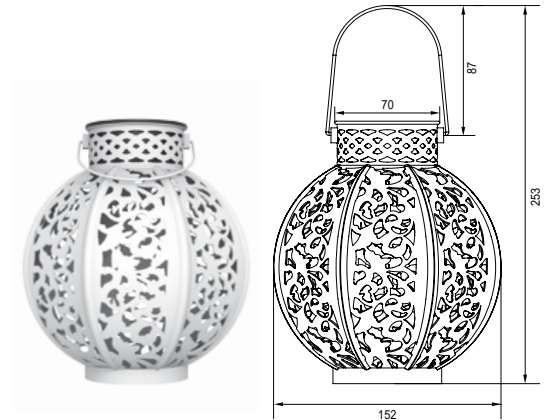

Individual Packing	Qty/Ctn (pcs)	CTN Measurement(mm)	CTN CBM	Qty/20'GP	Qty/40'GP	Qty/HQ
				pcs		
1pcs/box	4	475x475x310	0.070	1600	3314	3886