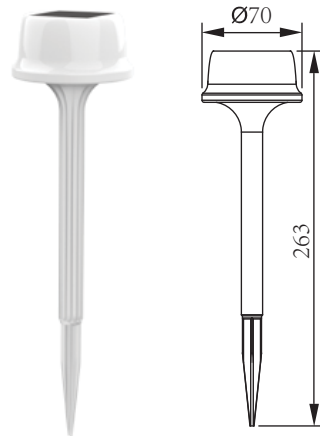

Solar Pathway Light

GPS-69

Solar Mini Stick Light for Flower Pot

Mini Stick Design, Special for Flower Pot

- Material:** Plastic
- Solar Panel:** Amorphous
- Light Source:** 1* LED / RGB
- Battery:** AA Ni-MH battery