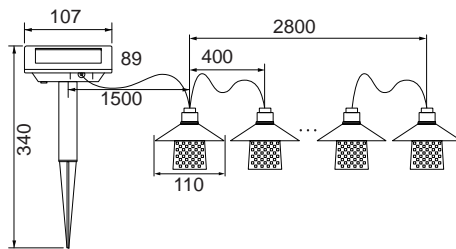

Solar String Light

8 Fixtures , 3 SMD LEDs Per Head,Best Decoration For Holiday . 2000K CCT.

- **Material:** Plastic
- **Solar Panel:** Mono/Poly
- **Light Source:** 8 Fixtures With LED
- **Battery:** 2*AA Ni-Mh battery

Individual Packing	Qty/Ctn (pcs)	CTN Measurement(mm)	CTN CBM	Qty/20'GP	Qty/40'GP	Qty/HQ
				pcs		
1pcs/box	6	455x325x470	0.0695	2220	4830	5700

GPS-90

Solar String Light

8 Frosted Bulb, 3 SMD LEDs Per Fixture, 2000K CCT . Decoration For Holiday

- **Material:** Plastic
- **Solar Panel:** Mono/Poly
- **Light Source:** 8 Fixtures With LED
- **Battery:** 2*AA Ni-Mh battery