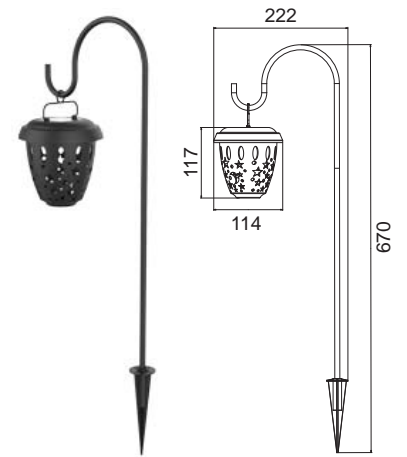

GPS-64

Starlit Solar Hook Light

Starkit style, holiday design, hang or stake, metal pole

Material: Metal+Plastic

Solar Panel: Mono/Poly

Light Source: 1* SMD LED/white

Battery: AA Ni-MH battery

Individual Packing	Qty/Ctn (pcs)	CTN Measurement(mm)	CTN CBM	Qty/20'GP	Qty/40'GP	Qty/HQ
				pcs		
2pcs/box	24	480x300x410	0.06	3240	27805	22440

Solar Pathway Light

Solar Pathway Light

GPS-65

Solar Flicker Flame Path Light

Classic Plastic Cages, Black Finish

- Material:** Plastic
- Solar Panel:** Amorphous
- Light Source:** 12*LED/flame effect
- Battery:** 1*200mAh Ni-Mh battery