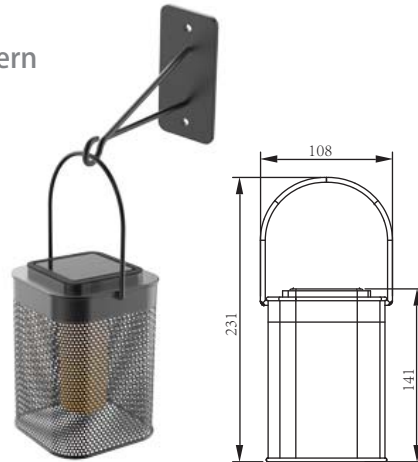

Solar Security Light

GPS-50

Solar Security Light

High Lumens, Remote solar panel

Material: Plastic

Solar Panel: 4W 186*176MM

Light Source: 114 SMD LEDs, 5000K

Battery: 26650 3.7V 5000mAh

Individual Packing	Qty/Ctn (pcs)	CTN Measurement(mm)	CTN CBM	Qty/20'GP	Qty/40'GP	Qty/HQ
				pcs		
2pcs/box	36	455x345x275	0.043	22605	46884	56093

Solar Hook Light

Solar Wall Light

GPS-51

Solar Outdoor Hanging Flicker Flame Lantern

Flicker Flame Design with Mesh Outside. Still and Flame modes, Hanging / Wall / Table Stand Option.

Material: Metal + Plastic

Solar Panel: Mono/ Poly

Light Source: 72* SMD LED /Warm White

Battery: AA Ni-MH battery