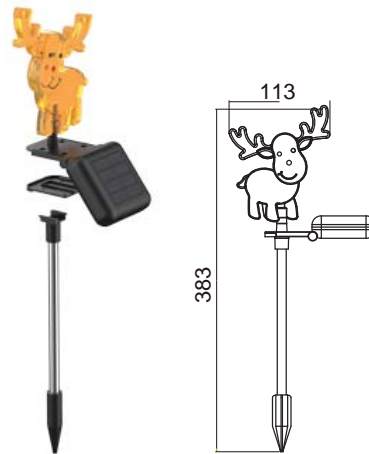

Angel, Cross, Sunflower Plastic Decors Option, Foldable Solar Panel

Material: Stainless Steel+Plastic

Solar Panel: Poly

Light Source: 1*LED/white

Battery: 300mAh AA Ni-Mh battery

Individual Packing	Qty/Ctn (pcs)	CTN Measurement(mm)	CTN CBM	Qty/20'GP	Qty/40'GP	Qty/HQ
				pcs		
2pcs/box	48	625x315x425	0.084	15489	32125	37862