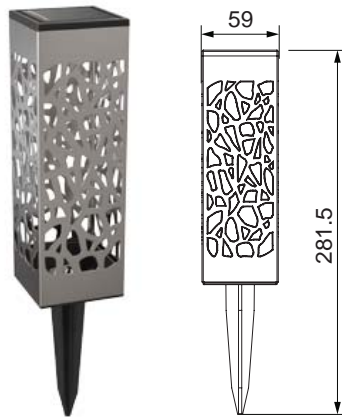

- Material:** Metal+ Plastic
- Solar Panel:** Mono/Poly/Amorphous
- Light Source:** 1*LED/white
- Battery:** AAA Ni-MH battery

Individual Packing	Qty/Ctn (pcs)	CTN Measurement(mm)	CTN CBM	Qty/20'GP	Qty/40'GP	Qty/HQ
				pcs		
PDQ12	24	305x230x100	0.030	21316	44211	52895

Solar Pathway Light

GPS-27

Irregularly Cut-out Solar Pathway Light

Irregularly Cut-out Satinless Steel Cage

Material: Metal+ Plastic

Solar Panel: Mono/Poly/Amorphous

Light Source: 1*LED/white

Battery: AAA Ni-MH battery