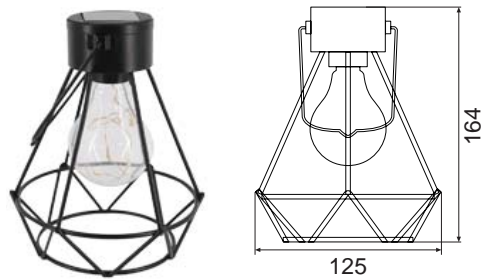

Solar Lantern

GPS-93

Solar Pendant Light With Firefly LED String

Metal Light Frame, Firefly LED String.

Material: Metal+Plastic

Solar Panel: Amorphous

Light Source: Firely LED String with 7pcs LED

Battery: AA NI-MH battery