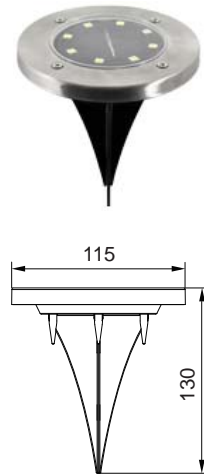

Ceylon Ribbed Solar ground Light

Fluted Plastic Lens, Plastic Diffuser

Material: Stainless Steel+Plastic

Solar Panel: Mono/Poly

Light Source: 8*LEDs or 12*LED/white

Battery: AA NI-MH battery

Individual Packing	Qty/Ctn (pcs)	CTN Measurement(mm)	CTN CBM	Qty/20'GP	Qty/40'GP	Qty/HQ
				pcs		
4pcs/box	72	390x375x270	0.04	46800	100800	120600

GPS-42

Ceylon Ribbed Solar ground Light

Fluted Plastic Lens, Plastic Diffuser

Material: Stainless Steel+Plastic

Solar Panel: Mono/Poly

Light Source: 8*LED/ white

Battery: AA NI-MH battery