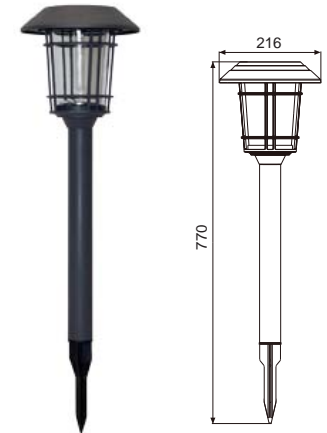

GPS-38

Solar Giant Pathway Light

Clear Glass Lens, Vintage Edison Bulb, Gray Finish

Material: Plastic + Glass + Metal

Solar Panel: 0.9W

Light Source: 1*filament LED/3000K

Battery: 2*AA 1500mAh Ni-Mh

Individual Packing	Qty/Ctn (pcs)	CTN Measurement(mm)	CTN CBM	Qty/20'GP	Qty/40'GP	Qty/HQ
				pcs		
2pcs/box	4	470x465x310	0.072	1500	3164	3608