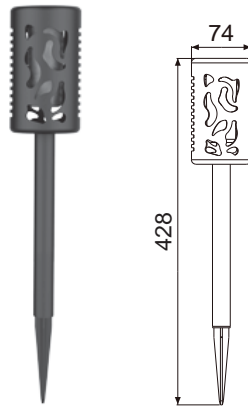

Solar Pathway Light

Solar Pathway Light

GPS-65

Solar Flicker Flame Path Light

Classic Plastic Cages, Black Finish

- Material:** Plastic
- Solar Panel:** Amorphous
- Light Source:** 12*LED/flame effect
- Battery:** 1*200mAh Ni-Mh battery