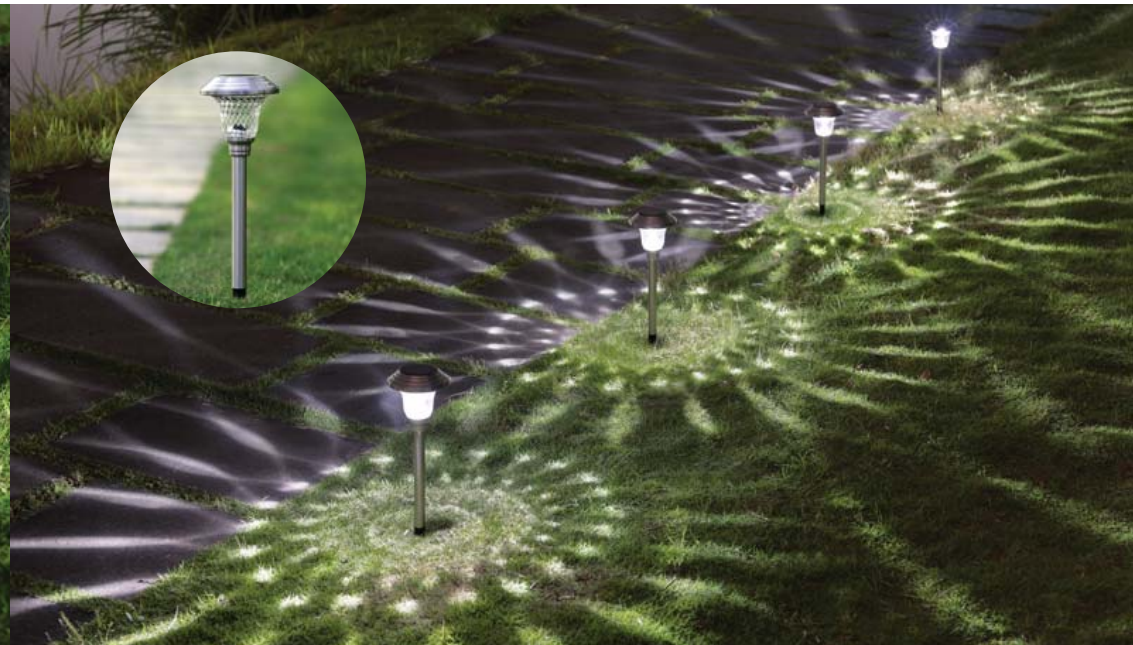

Solar Pathway Light