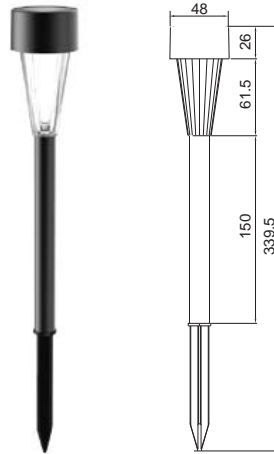

Mini Solar Pathway Light

GPS-77

Mini Solar Pathway Light

Fluted Clear Plastic Lens, Black Finish

- Material:** Plastic
- Solar Panel:** Amorphous
- Light Source:** 1*LED/white
- Battery:** Button battery

Individual Packing	Qty/Ctn (pcs)	CTN Measurement(mm)	CTN CBM	Qty/20'GP	Qty/40'GP	Qty/HQ
				pcs		
PDQ24	24	325x225x270	0.020	32400	67200	79200