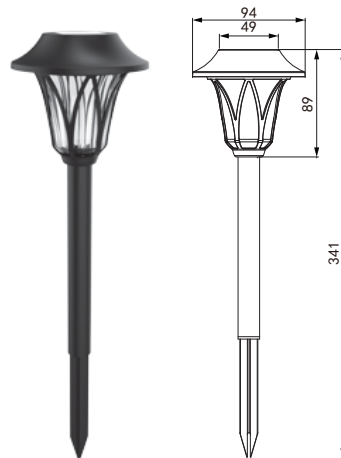

GPS-07

Solar Pathway Light

Ribbed Plastic Lens, Metal Construction, Brown Finish

- Material:** Plastic
- Solar Panel:** 0.2W
- Light Source:** 1*LED/3000K
- Battery:** 1*AA 500mAh Ni-Mh

Individual Packing	Qty/Ctn (pcs)	CTN Measurement(mm)	CTN CBM	Qty/20'GP	Qty/40'GP	Qty/HQ
				pcs		
6pcs/box	24	575x430x400	0.099	6552	13589	16259

Solar Pathway Light

Solar Pathway Light

GPS-08

Bloom Solar Pathway Light

Fluted plastic lens, plastic cage, black finish

- Material:** Plastic
- Solar Panel:** Mono/Poly
- Light Source:** 1*LED/white
- Battery:** AA Ni-MH battery