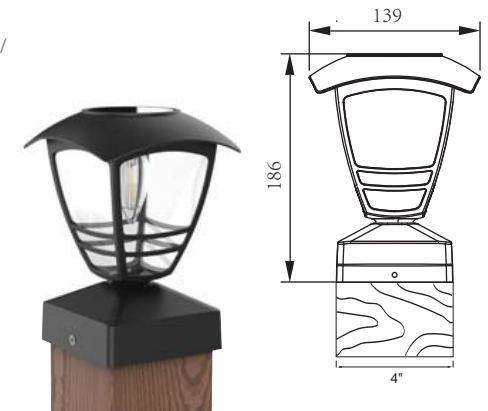

Individual Packing	Qty/Ctn (pcs)	CTN Measurement(mm)	CTN CBM	Qty/20'GP	Qty/40'GP	Qty/HQ
				pcs		
2pcs/box	8	435x335x310	0.045	4779	9912	11858