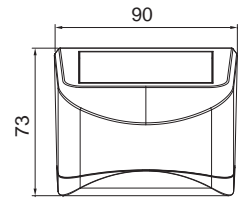

Individual Packing	Qty/Ctn (pcs)	CTN Measurement(mm)	CTN CBM	Qty/20'GP	Qty/40'GP	Qty/HQ
				pcs		
6pcs/box	96	395x270x300	0.032	78048	168000	200928