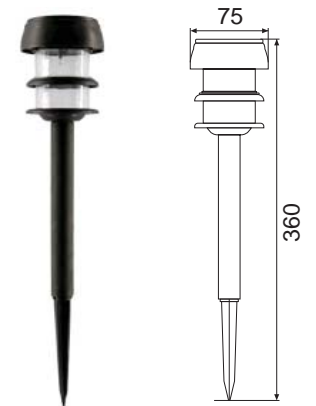

Individual Packing	Qty/Ctn (pcs)	CTN Measurement(mm)	CTN CBM	Qty/20'GP	Qty/40'GP	Qty/HQ
				pcs		
PDQ12	12	335x255x295	0.0252	12360	26664	31860