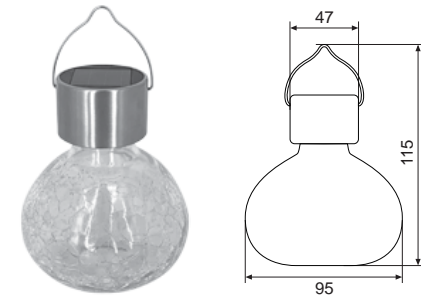

GPS-92

Solar Crackle Glass Globe

Crackle Sphere Glass Lens

Material: Stainless Steel+Glass+Plastic

Solar Panel: Amorphous

Light Source: 1*LED/White

Battery: AA NI-MH battery

Individual Packing	Qty/Ctn (pcs)	CTN Measurement(mm)	CTN CBM	Qty/20'GP	Qty/40'GP	Qty/HQ
				pcs		
6pcs/box	36	455x345x440	0.069	13536	29192	34920