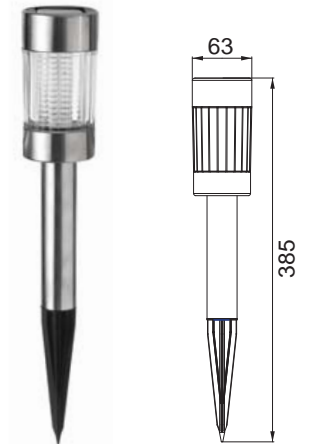

- Material:** Metal+ Plastic
- Solar Panel:** Mono/Poly/Amorphous
- Light Source:** 1*LED/white
- Battery:** AAA Ni-MH battery

Individual Packing	Qty/Ctn (pcs)	CTN Measurement(mm)	CTN CBM	Qty/20'GP	Qty/40'GP	Qty/HQ
				pcs		
PDQ12	24	305x230x100	0.030	21316	44211	52895

Individual Packing	Qty/Ctn (pcs)	CTN Measurement(mm)	CTN CBM	Qty/20'GP	Qty/40'GP	Qty/HQ
				pcs		
PDQ24	24	335x255x100	0.029	22345	46345	55448

Solar Pathway Light

GPS-28

Solar Pusher

swirl / fluted plastic lens

Material: Stainless steel+plastic

Solar Panel: Mono/Poly

Light Source: 1* LED/white

Battery: AAA Ni-MH battery

Individual Packing	Qty/Ctn (pcs)	CTN Measurement(mm)	CTN CBM	Qty/20'GP	Qty/40'GP	Qty/HQ
				pcs		
6pcs/box	24	310x220x185	0.058	11231	23293	27868