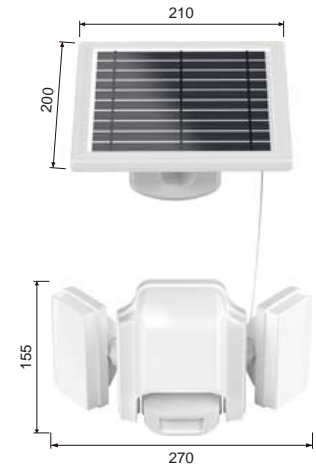

Solar Security Light

GPS-50

Solar Security Light

High Lumens, Remote solar panel

Material: Plastic

Solar Panel: 4W 186*176MM

Light Source: 114 SMD LEDs, 5000K

Battery: 26650 3.7V 5000mAh