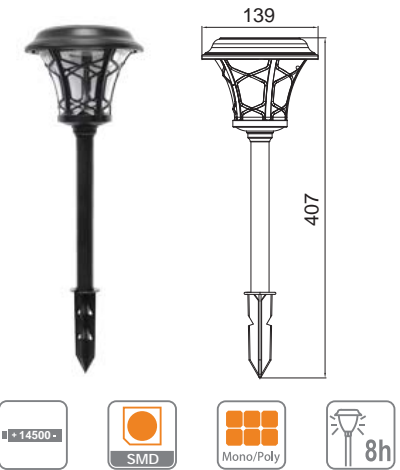

Smart APP Control Solar Pathway Light

Glass Lens, Stake Mount, Black Finish

Material: stainless steel+ glass lens

Solar Panel: Mono /Poly

Light Source: 1 warm white LED 2700K,
1 cool white LED 7000K, 1 RGB LED.

Battery: 1*14500 600mAh 3.7V Battery

- Turn the smart solar path lights ON and OFF
- Adjust the brightness of the path lights
- Change the color and white hues
- Battery power indicator
- Adjust the brightness according to the battery power
- Support single control or group control
- Dancing and changing Color with the music rhythm
- Use one of the built-in scenes or set your own scene
- Set a timer or weekly schedule(work with mesh SIG)
- Remote access and control (Mesh SIG)