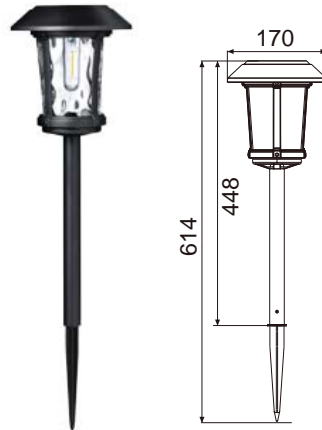

Solar Pathway Light with Vintage Bulb

Hammered Glass Lens, Metal Construction, Stake Mount, Black Finish

Material: Glass + Aluminum + Stainless Steel

Solar Panel: 0.45W

Light Source: 1*filament LED/3000K

Battery: 1*AA 1200mAh Ni-Mh

Individual Packing	Qty/Ctn (pcs)	CTN Measurement(mm)	CTN CBM	Qty/20'GP	Qty/40'GP	Qty/HQ
				pcs		
6pcs/box	24	425x365x310	0.048	13500	28000	33500

GPS-38

Solar Giant Pathway Light

Clear Glass Lens, Vintage Edison Bulb, Gray Finish

Material: Plastic + Glass + Metal

Solar Panel: 0.9W

Light Source: 1*filament LED/3000K

Battery: 2*AA 1500mAh Ni-Mh