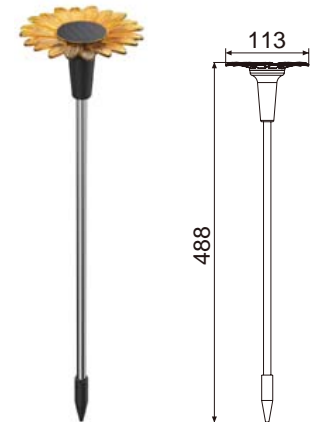

Crystal Solar Stake Light

GPS-84

Solar Stick Light

Sunflower Plastic Decors Option

Material: Plastic+SS

Solar Panel: Mono/Poly

Light Source: 2*LED/white

Battery: 1*300mAh AAA Ni-Mh battery