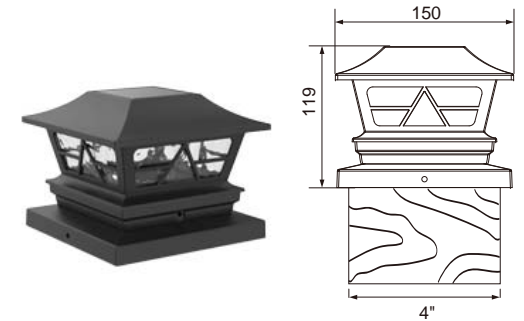

Individual Packing	Qty/Ctn (pcs)	CTN Measurement(mm)	CTN CBM	Qty/20'GP	Qty/40'GP	Qty/HQ
				pcs		
1pcs/box	18	480x325x410	0.064	7380	15750	18900