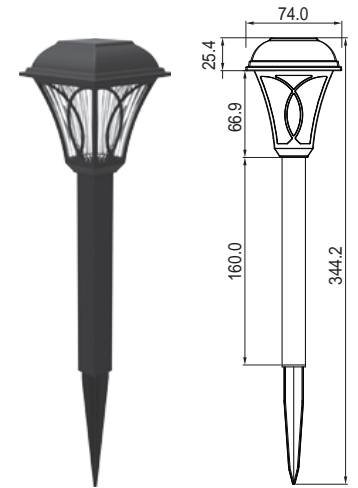

Individual Packing	Qty/Ctn (pcs)	CTN Measurement(mm)	CTN CBM	Qty/20'GP	Qty/40'GP	Qty/HQ
				pcs		
PDQ24	24	480x335x310	0.050	12960	26880	31680