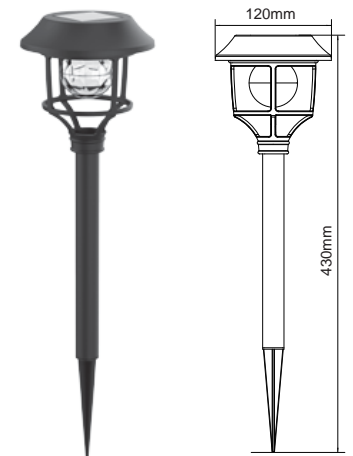

Solar Garden Lights Catalog

Smart Solar Path Light

GPS-01

Smart APP Control Solar Pathway Light

Glass Lens, Stake Mount, Black Finish

Material: stainless steel+ glass lens

Solar Panel: Mono /Poly

Light Source: 1 warm white LED 2700K,
1 cool white LED 7000K, 1 RGB LED.

Solar Pathway Light

GPS-14

Solar Path Light with PIR Sensor

Motion Sensor, Super Bright

Material: Plastic

Solar Panel: Mono/ Poly

Light Source: 1* SMD LED /White

Battery: 14500 LiFePO4 battery

Individual Packing	Qty/Ctn (pcs)	CTN Measurement(mm)	CTN CBM	Qty/20'GP	Qty/40'GP	Qty/HQ
				pcs		
2pcs/box	8	465x415x350	0.068	3200	6637	7941

Solar Pathway Light

GPS-15

Solar Rotated Light

Six LEDs, diamond plantie len, Rome plastic cage, black finish

Material: Plastic

Solar Panel: Mono/Poly

Light Source: 6*LEDs White/ colored

Battery: AA Ni-MH battery

Individual Packing	Qty/Ctn (pcs)	CTN Measurement(mm)	CTN CBM	Qty/20'GP	Qty/40'GP	Qty/HQ
				pcs		
4pcs/box	32	495x445x320	0.07	11840	25600	30624