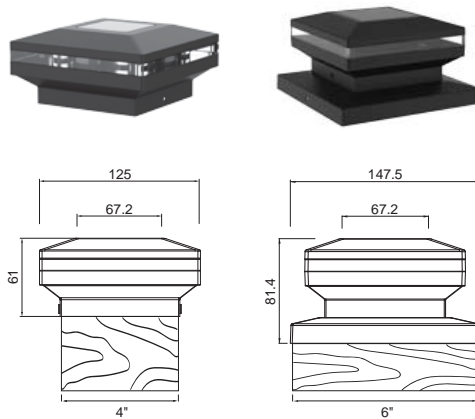

Solar Post Light

GPS-59

Modern Solar Post Light

Super Bright SMD LEDs, Post Mounted,
Fit for 3.5"/4"/5"/5.5" Wood/ Vinyl/ PVC/Stone Post.

- Material:** Plastic
- Solar Panel:** Mono/Poly
- Light Source:** 8* SMD LED/white
- Battery:** AA Ni-MH battery