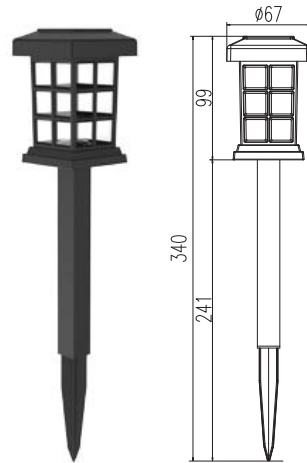

Mini Solar Pathway Light

Mini Solar Pathway Light

GPS-73

Mini Solar Pathway Light

Latticed Plastic Cage, Clear Plastic Lens, Black Finish

- Material:** Plastic
- Solar Panel:** Amorphous
- Light Source:** 1*LED/white
- Battery:** AAA Ni-MH battery