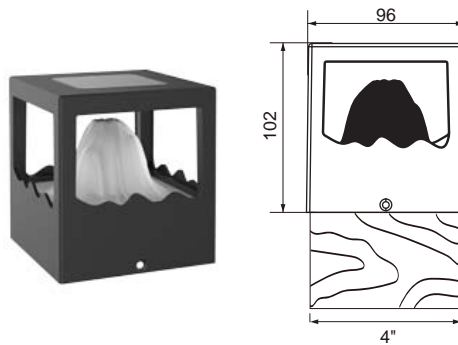

Solar Post Light

Solar Post Light

GPS-53

Volcano Solar Post Cap Light

Flicker Flame Design with, Still and Flame modes,
Fit for 3.5"/4"/5"/5.5" Wood/ Vinyl/ PVC/Stone Post.

- Material:** Plastic
- Solar Panel:** Mono/Poly
- Light Source:** 12* SMD LED /Warm White
- Battery:** AA Ni-MH battery