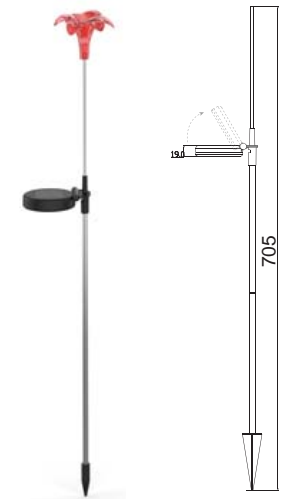

Individual Packing	Qty/Ctn (pcs)	CTN Measurement(mm)	CTN CBM	Qty/20'GP	Qty/40'GP	Qty/HQ
				pcs		
2pcs/box	48	625x315x425	0.084	15489	32125	37862