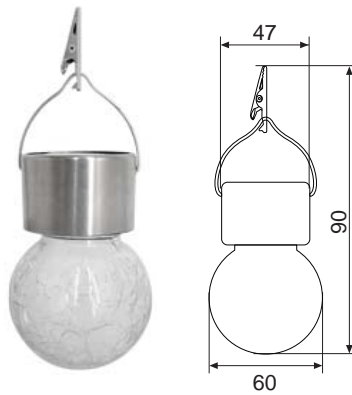

Solar Crackle Glass Globe

Crackle Sphere Glass Lens

Material: Stainless Steel+Glass+Plastic

Solar Panel: Amorphous

Light Source: 1*LED/RGB

Battery: AA NI-MH battery

Individual Packing	Qty/Ctn (pcs)	CTN Measurement(mm)	CTN CBM	Qty/20'GP	Qty/40'GP	Qty/HQ
				pcs		
8pcs/box	72	480x320x380	0.058	32256	69480	83160

GPS-92

Solar Crackle Glass Globe

Crackle Sphere Glass Lens

Material: Stainless Steel+Glass+Plastic

Solar Panel: Amorphous

Light Source: 1*LED/White

Battery: AA NI-MH battery