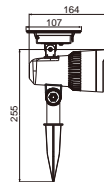

Battery: 1*1200mAh 18500 3.7V battery

Individual Packing		Qty/Ctn (pcs)	CTN Measurement(mm)	
1 pack		16	415x315x380	
CTN CBM	Qty/20'GP	Qty/40'GP	Qty/HQ	
	pcs			
0.049	8816	18286	21878	

Work Light

GPS-05

Work Light