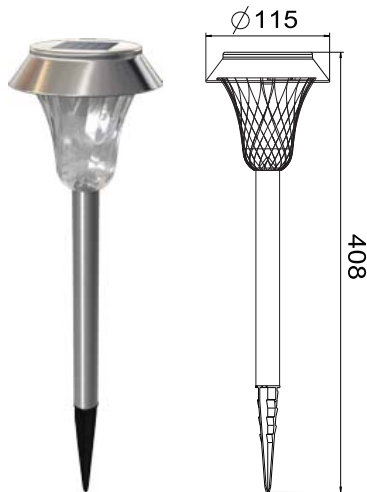

Morning Glory Solar Pathway Light

Swirl Plastic/Glass Lens

Material: Stainless Steel+Plastic

Solar Panel: Mono/Poly/Amorphous

Light Source: 1*LED/white

Battery: AA Ni-MH battery

Individual Packing	Qty/Ctn (pcs)	CTN Measurement(mm)	CTN CBM	Qty/20'GP	Qty/40'GP	Qty/HQ
				pcs		
2pcs/box	24	485x375x290	0.053	12286	25482	30032

GPS-30

Hexagonal lattice Solar Pathway Light

Hexagonal lattice Glass Lens

Material: Stainless Steel+Glass+Plastic

Solar Panel: Mono/Poly

Light Source: 1*SMD LED/white

Battery: AA Ni-MH battery