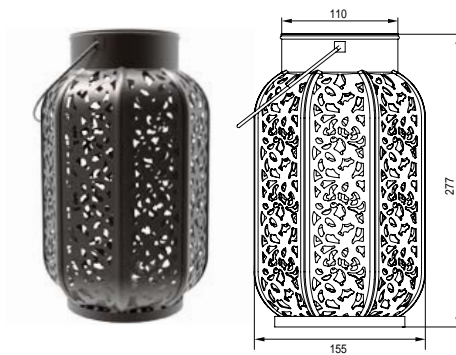

Damask Solar Lantern

Fancy Metal Cage, Retro Finish

Material: Metal

Solar Panel: Mono/Poly

Light Source: 1*SMD LED/white

Battery: AA Ni-MH battery

Individual Packing	Qty/Ctn (pcs)	CTN Measurement(mm)	CTN CBM	Qty/20'GP	Qty/40'GP	Qty/HQ
				pcs		
1pcs/box	4	520x520x390	0.105	1063	2201	2581

GPS-98

Damask Solar Lantern

Fancy Metal Cage, Retro Finish

Material: Metal

Solar Panel: Mono/Poly

Light Source: 1* LED/white

Battery: AAA Ni-MH battery