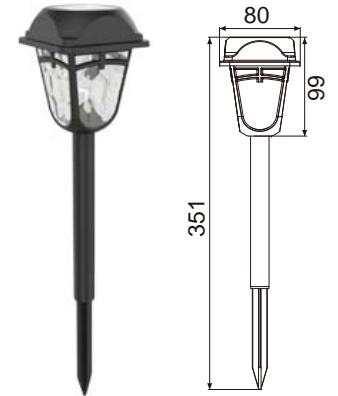

Individual Packing	Qty/Ctn (pcs)	CTN Measurement(mm)	CTN CBM	Qty/20'GP	Qty/40'GP	Qty/HQ
				pcs		
6pcs/box	24	345x315x250	0.0272	23824	49412	59118