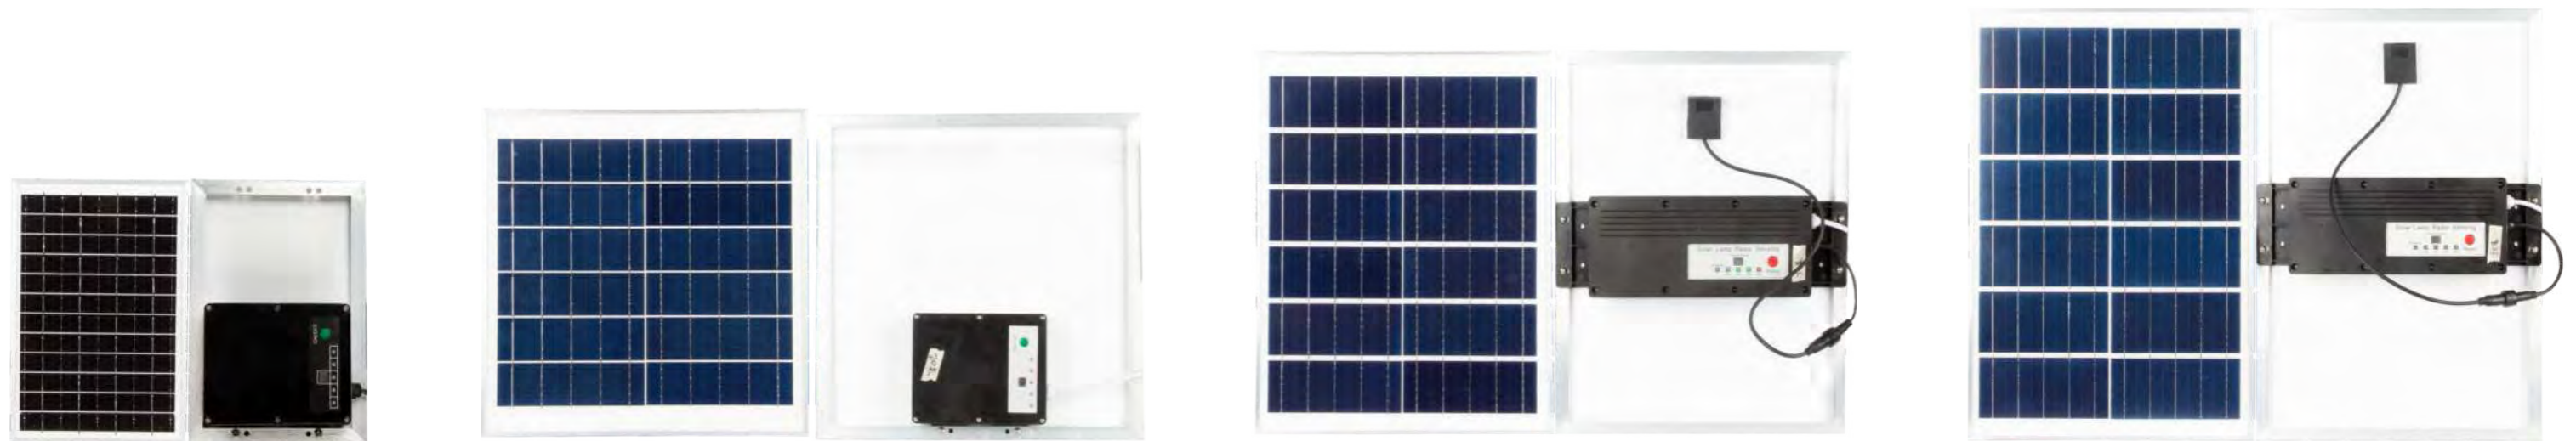

Ltem code	GPS-41-1	GPS-41-2	GPS-41-3	GPS-41-4
Maximum Power	6W	12W	18W	28W
Battery	3.2V,6000mAH	3.2V,12000mAH	3.2V,18000mAH	3.2V,30000mAH
Material	Polycrystalline silicon	Polycrystalline silicon	Polycrystalline silicon	Polycrystalline silicon
Dimension	L174xW260mm	L350xW290mm	L350xW350mm	L350xW530mm
Maximum Power	6W	12W	18W	28W