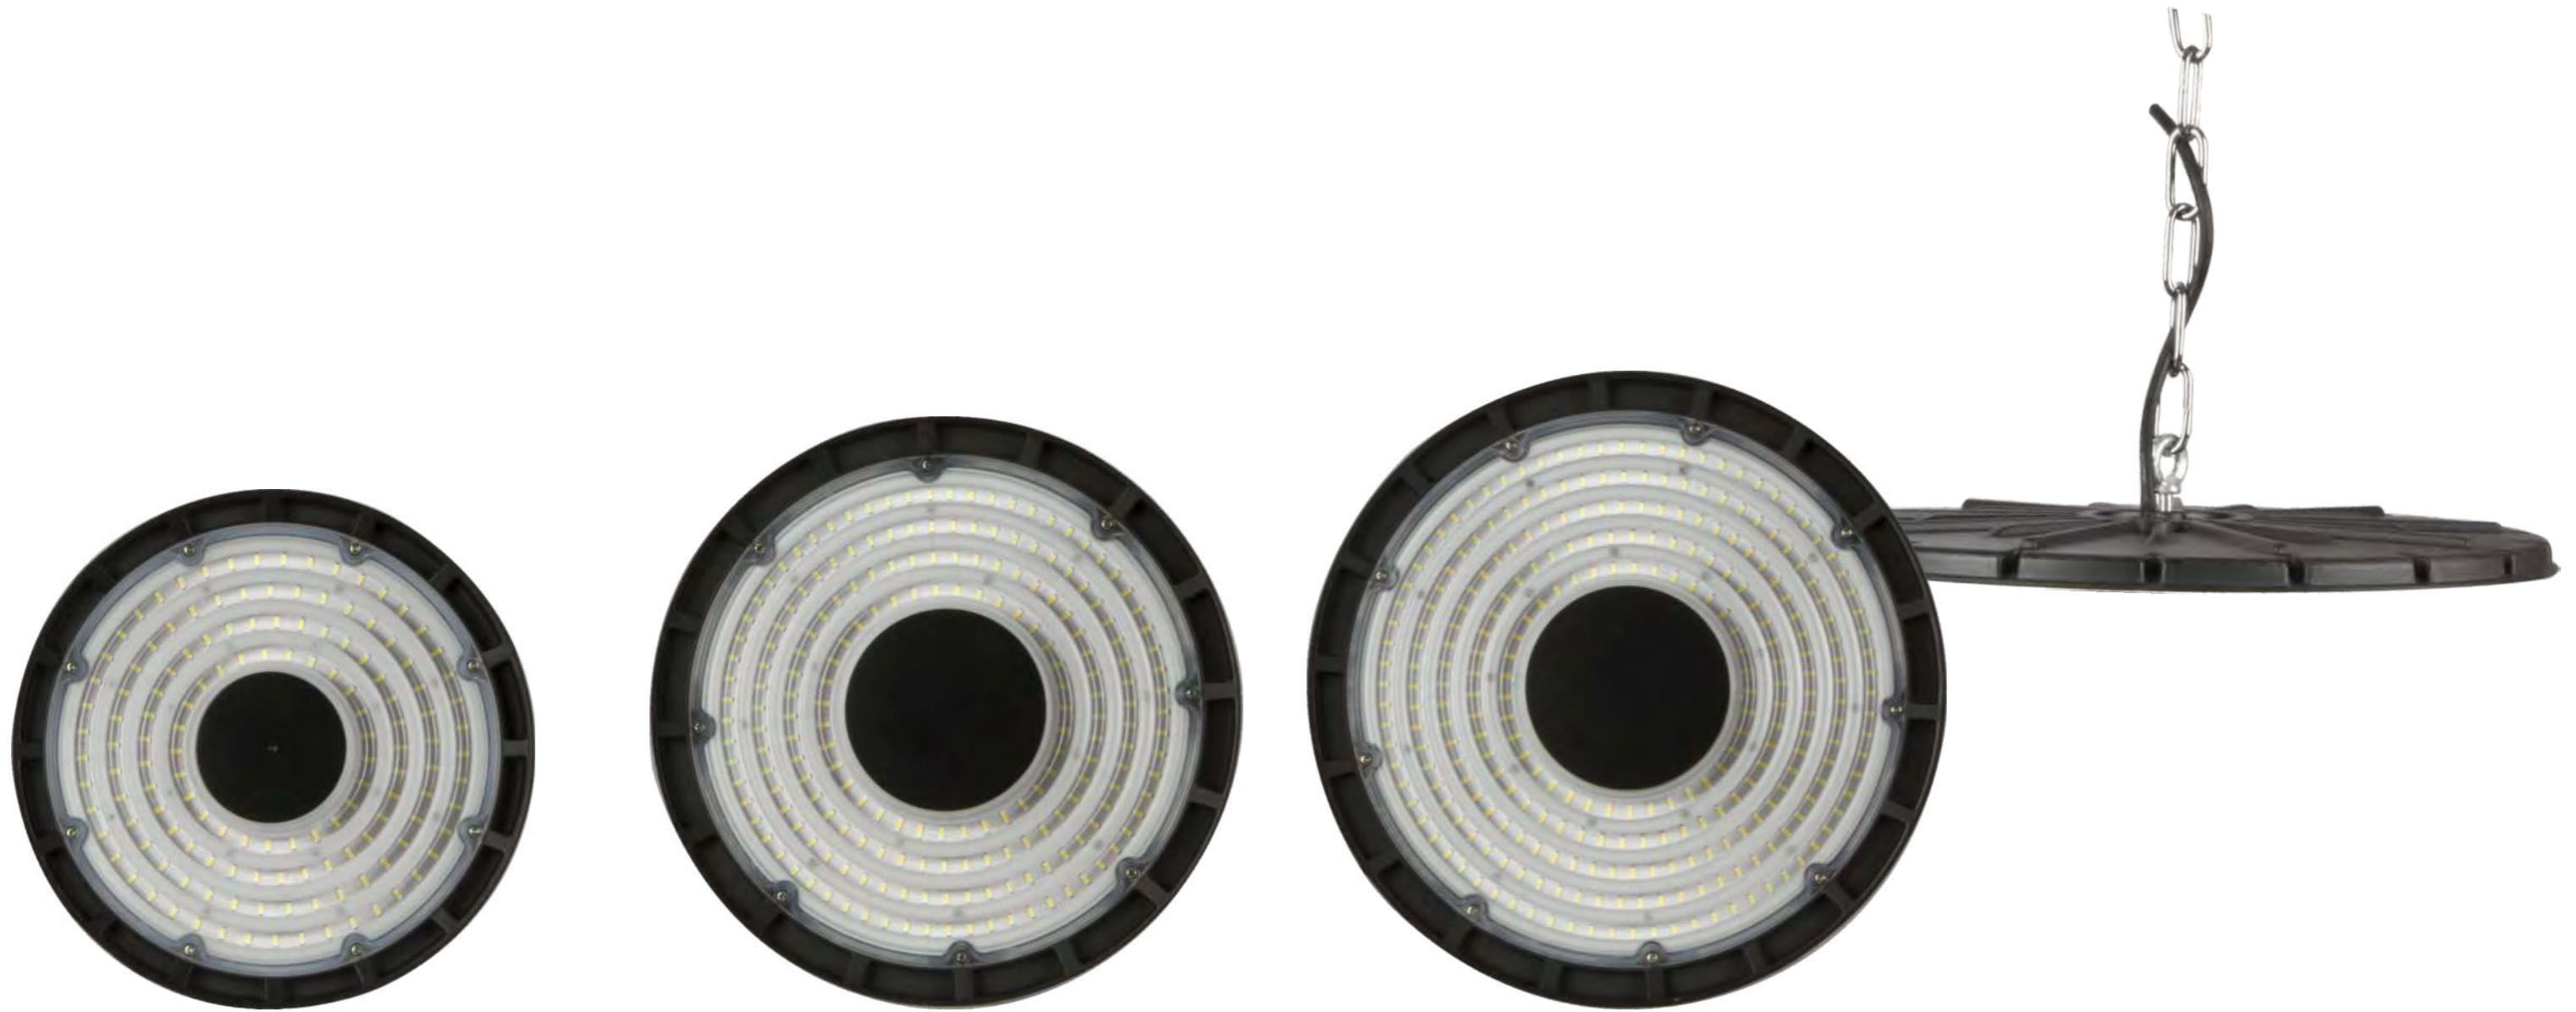

Item code	GPS-47-100W	GPS-47-150W	GPS-47-200W
Maximum Power	100W	150W	200W