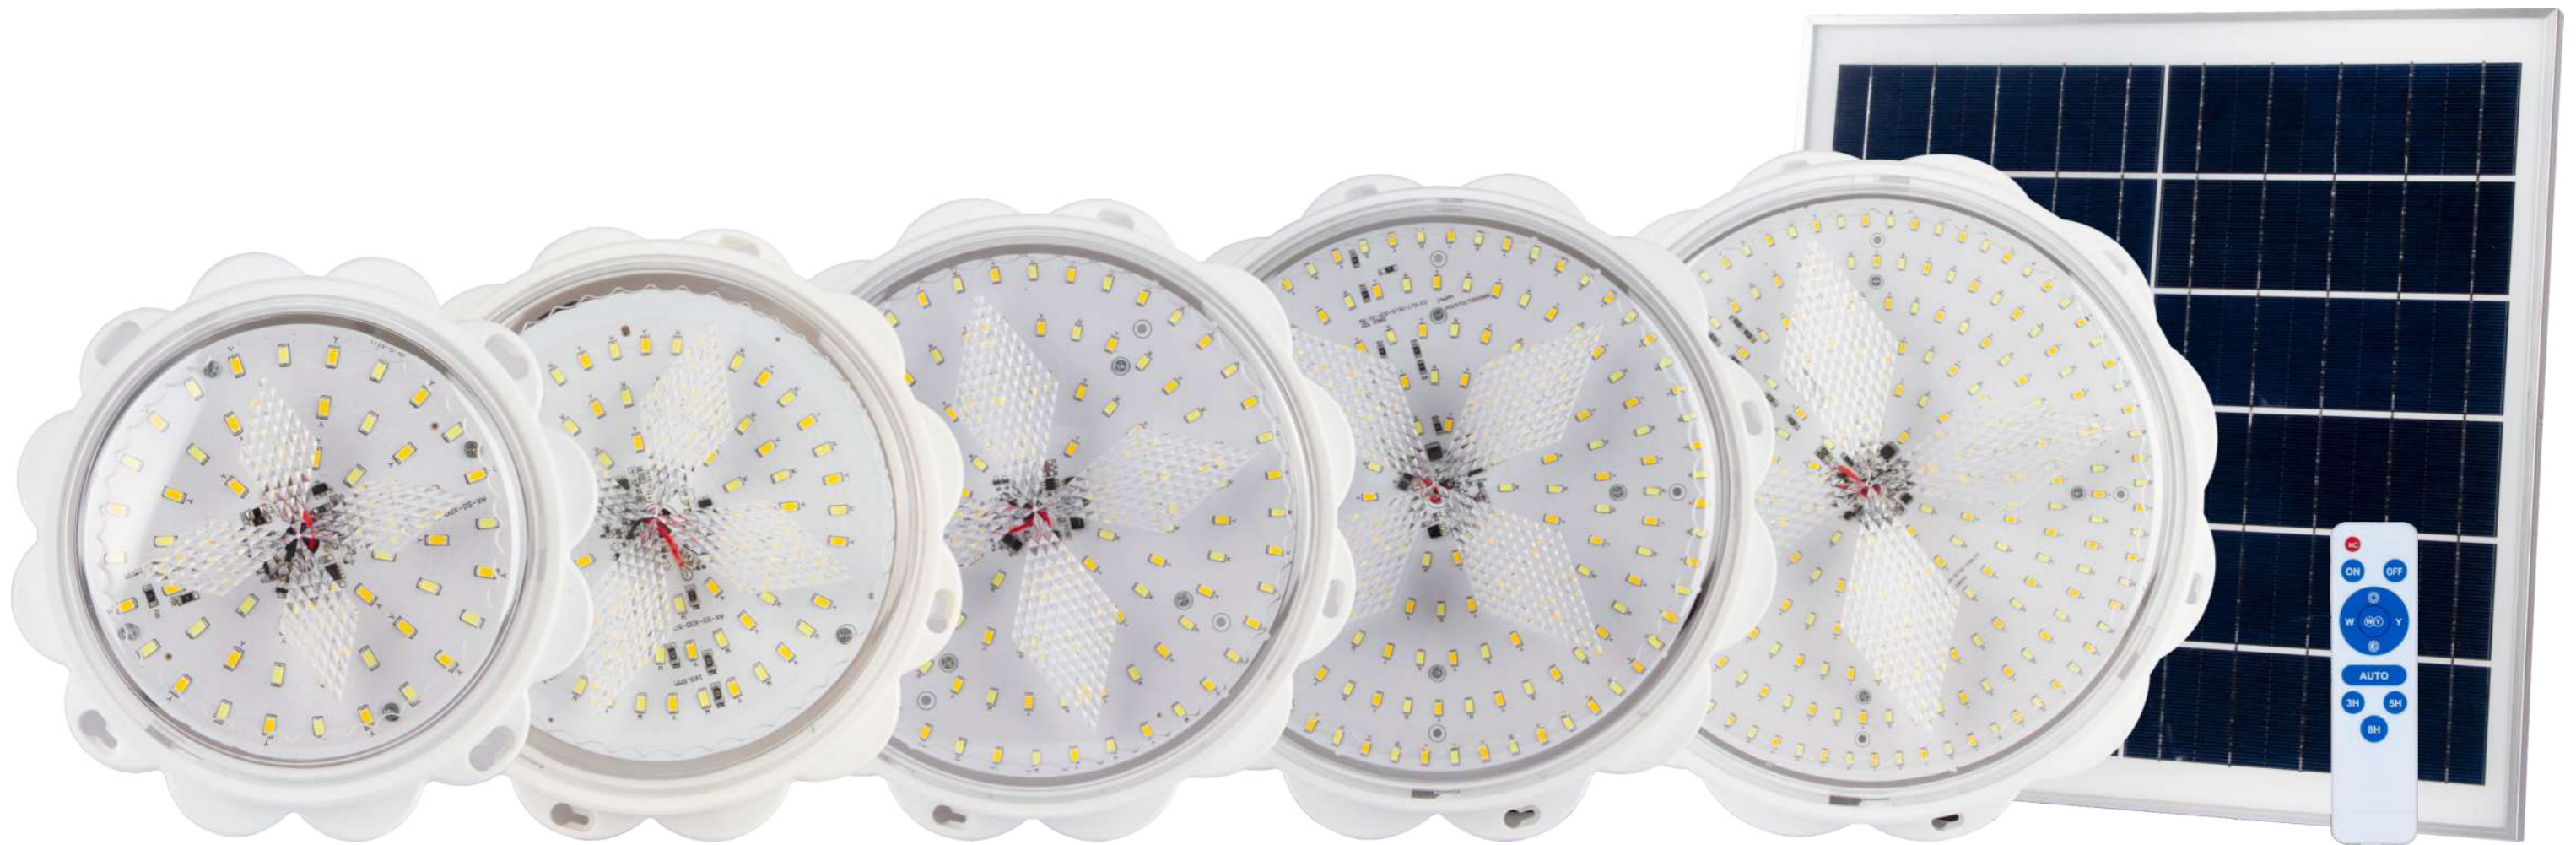

Ltem code	GPS-25-40W	GPS-25-60W	GPS-25-100W	GPS-25-200W	GPS-25-300W
Maximum Power	40W	60W	100W	200W	300W
Material	ABS	ABS	ABS	ABS	ABS
Battery	3.2V,4000mAH	3.2V,5000mAH	3.2V,5000mAH	3.2V,10000mAH	3.2V,15000mAH
Dimension	Φ200mm	Φ240mm	Φ280mm	Φ320mm	Φ375mm
Material	Polycrystalline silicon	Polycrystalline silicon	Polycrystalline silicon	Polycrystalline silicon	Polycrystalline silicon
Dimension	L135xW220mm	L174xW260mm	L235xW350mm	L290xW350mm	L350xW350mm
Maximum Power	3W	6W	8W	12W	16W