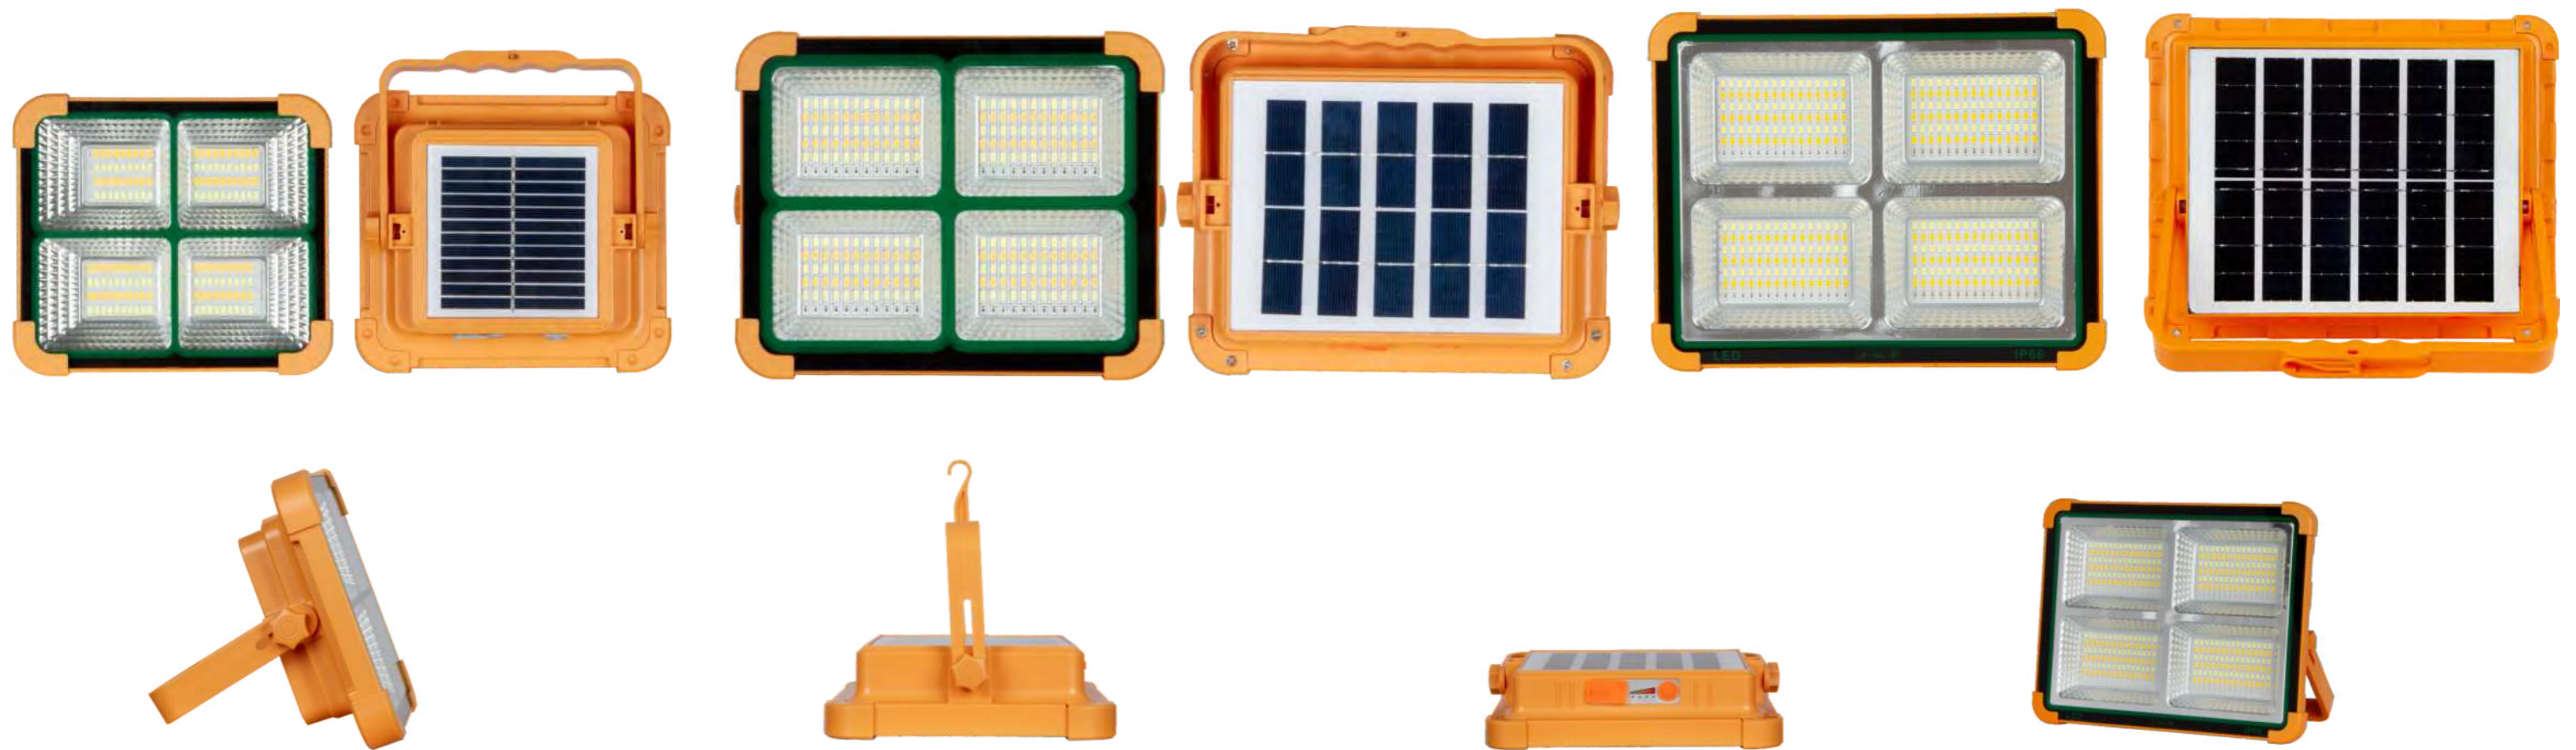

Ltem code	GPS-37-100W	GPS-37-200W	GPS-37-300W
Maximum Power	100W	200W	300W
Material	ABS	ABS	ABS
Battery	3.2V,4000mAH	3.2V,6000mAH	3.2V,9000mAH
Dimension	L157xW177xH52mm	L215xW175xH55mm	L280xW222xH68mm
Material	Polycrystalline silicon	Polycrystalline silicon	Polycrystalline silicon
Dimension	L95xW95mm	L165xW125mm	L213xW170mm
Maximum Power	1.2W	2.3W	5W