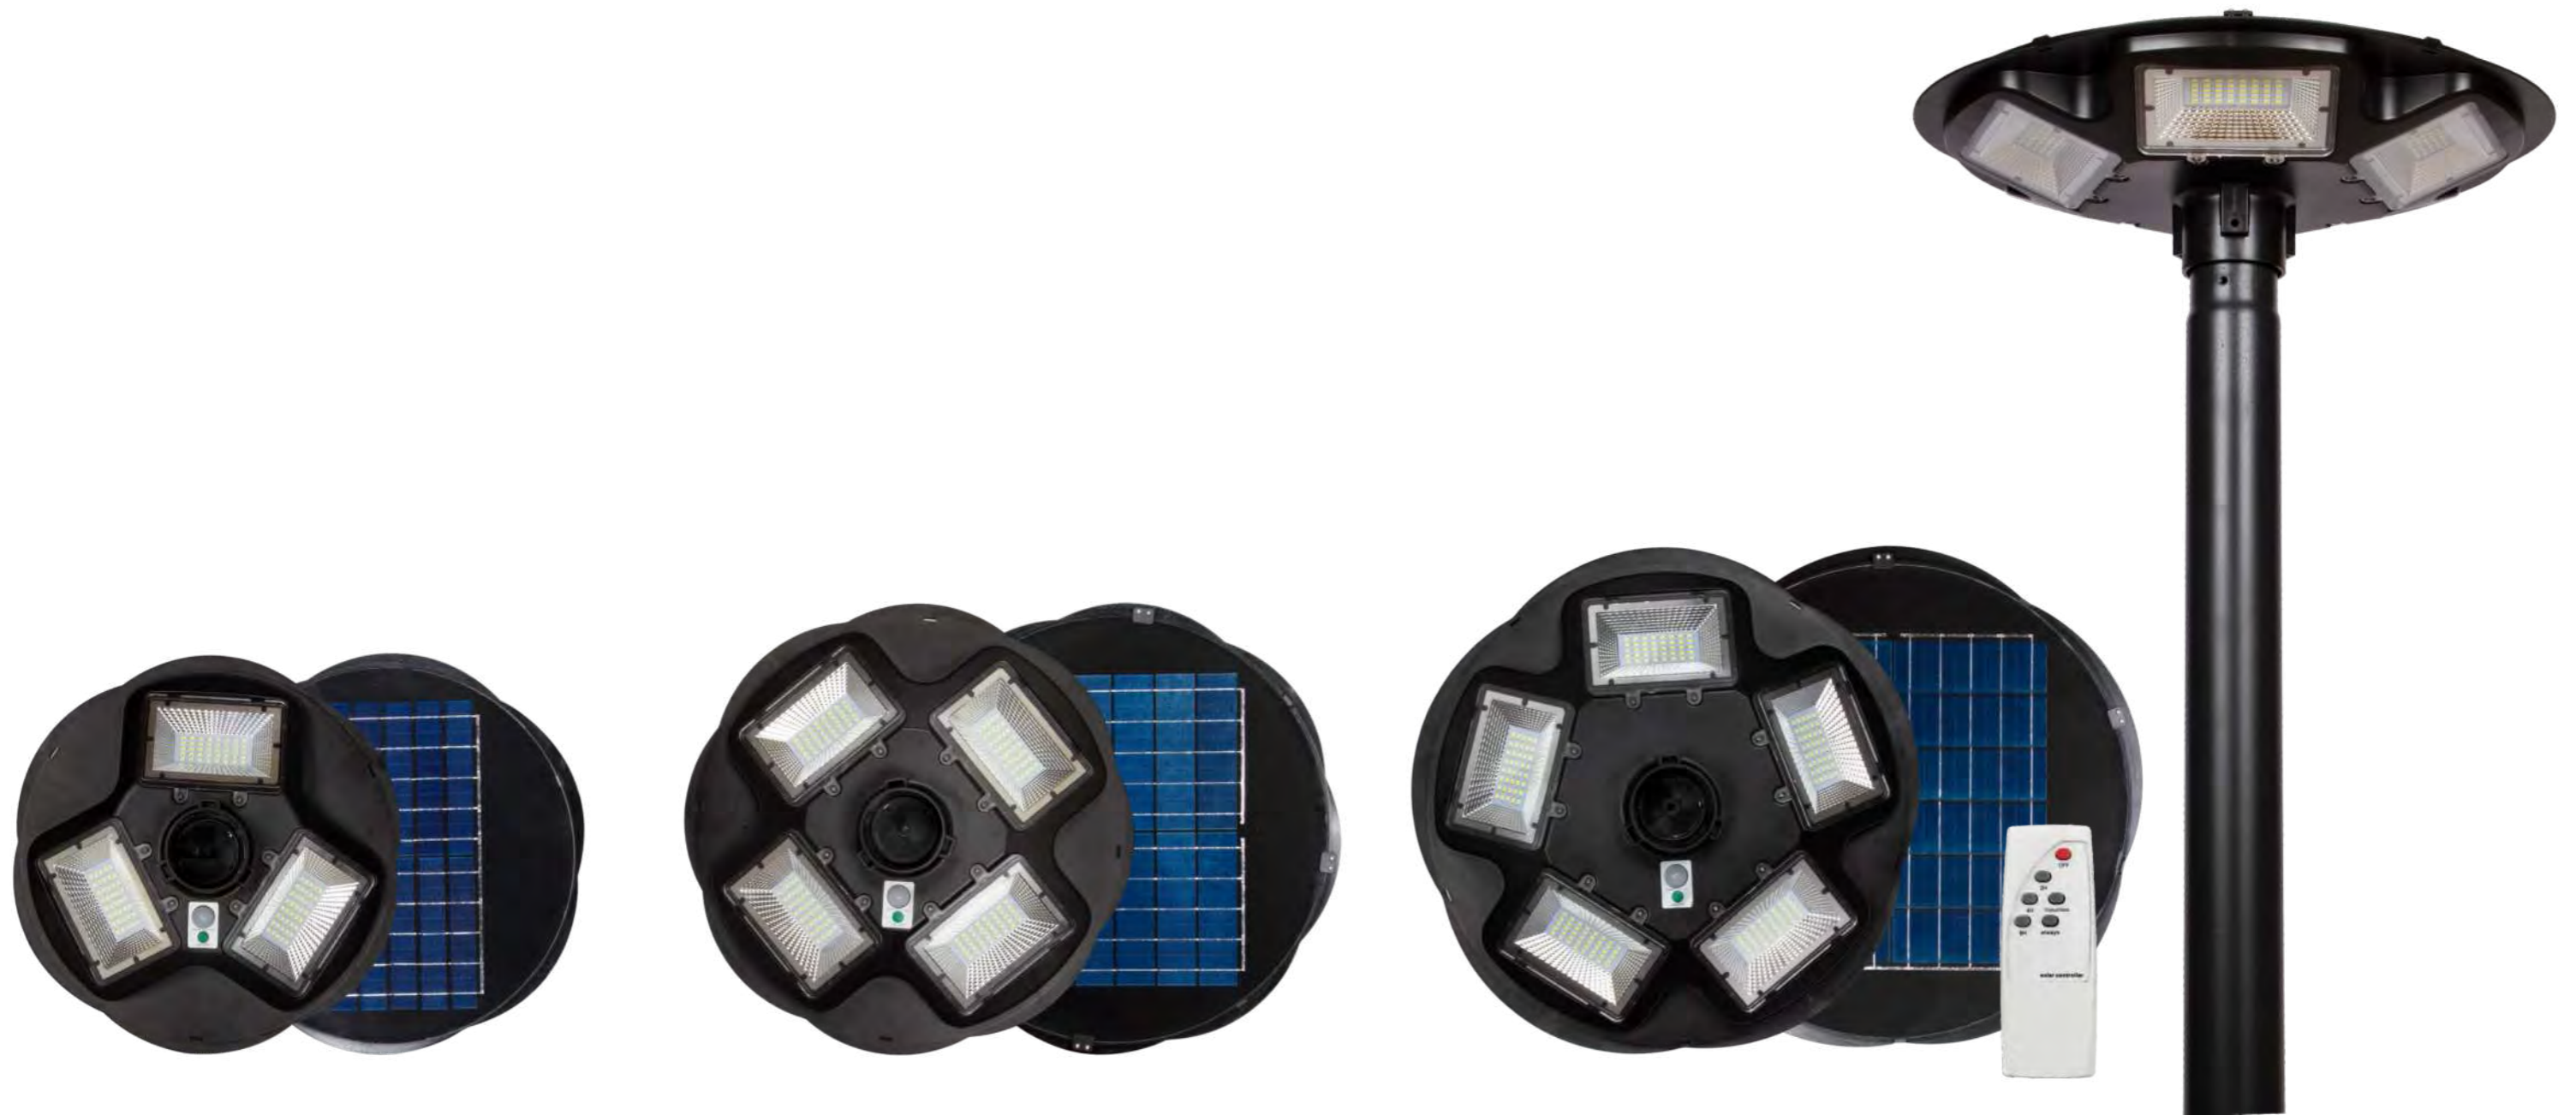

Ltem code	GPS-19-150W	GPS-19-200W	GPS-19-250W
Maximum Power	150W	200W	250W
Material	ABS	ABS	ABS
Battery	3.2V,5000mAH	3.2V,10000mAH	3.2V,15000mAH
Dimension	Φ420xH120mm	Φ455xH120mm	Φ510xH120mm
Material	Polycrystalline silicon	Polycrystalline silicon	Polycrystalline silicon
Dimension	L385xW385mm	L432xW432mm	L481xW481mm
Maximum Power	8W	12W	16W