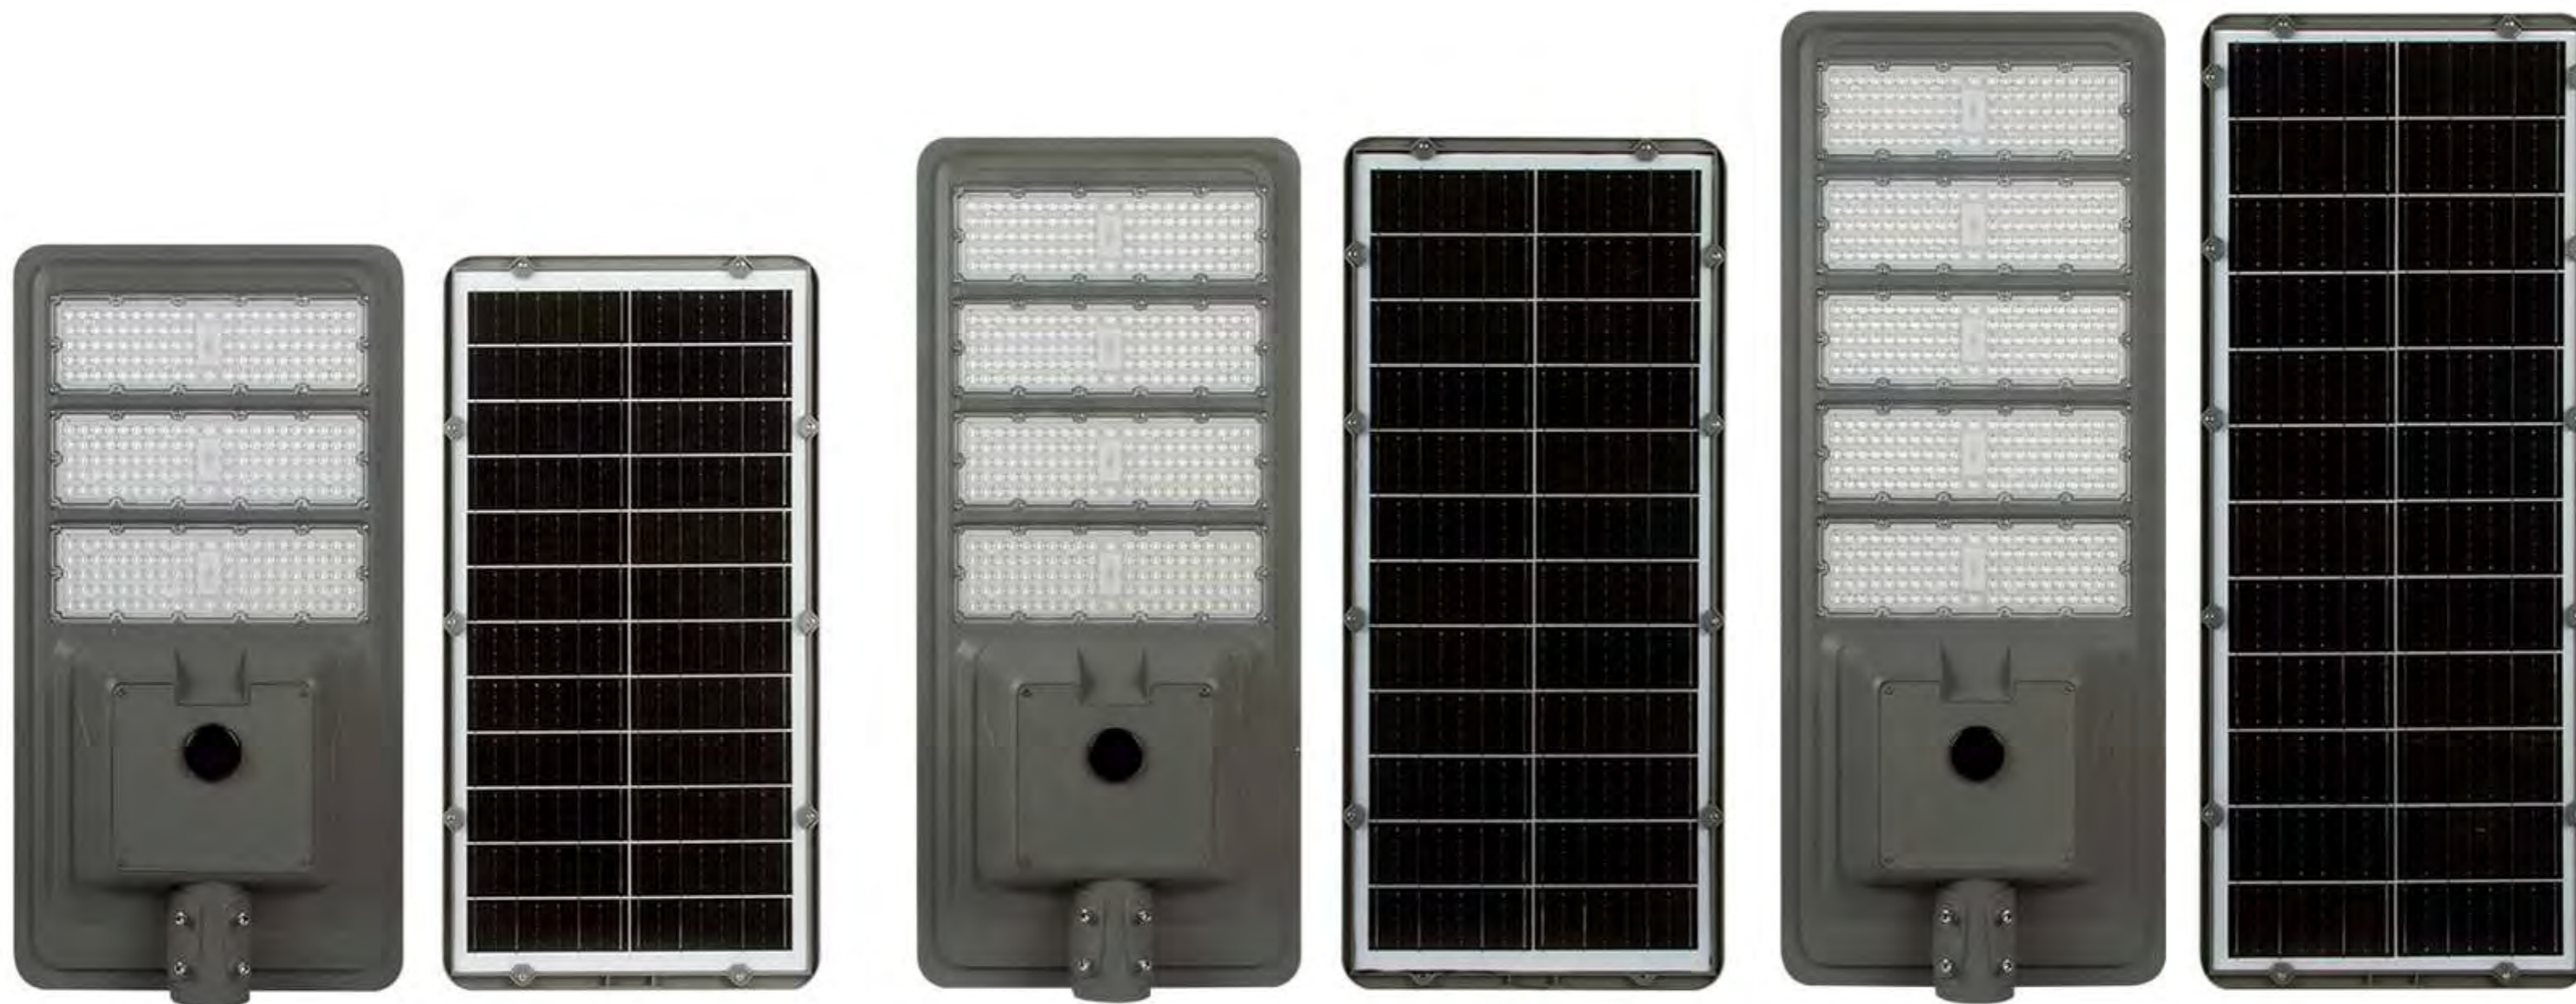

Item code	GPS-34-300W	GPS-34-400W	GPS-34-500W
Maximum Power	300W	400W	500W
Material	Aluminum Alloy	Aluminum Alloy	Aluminum Alloy
Battery	3.2V,30000mAH	3.2V,40000mAH	3.2V,60000mAH
Dimension	L703xW365xH70mm	L810xW365xH87mm	L916xW365xH87mm
Material	Polycrystalline silicon	Polycrystalline silicon	Polycrystalline silicon
Dimension	L671xW340mm	L777xW340mm	L884xW340mm
Maximum Power	40W	45W	50W