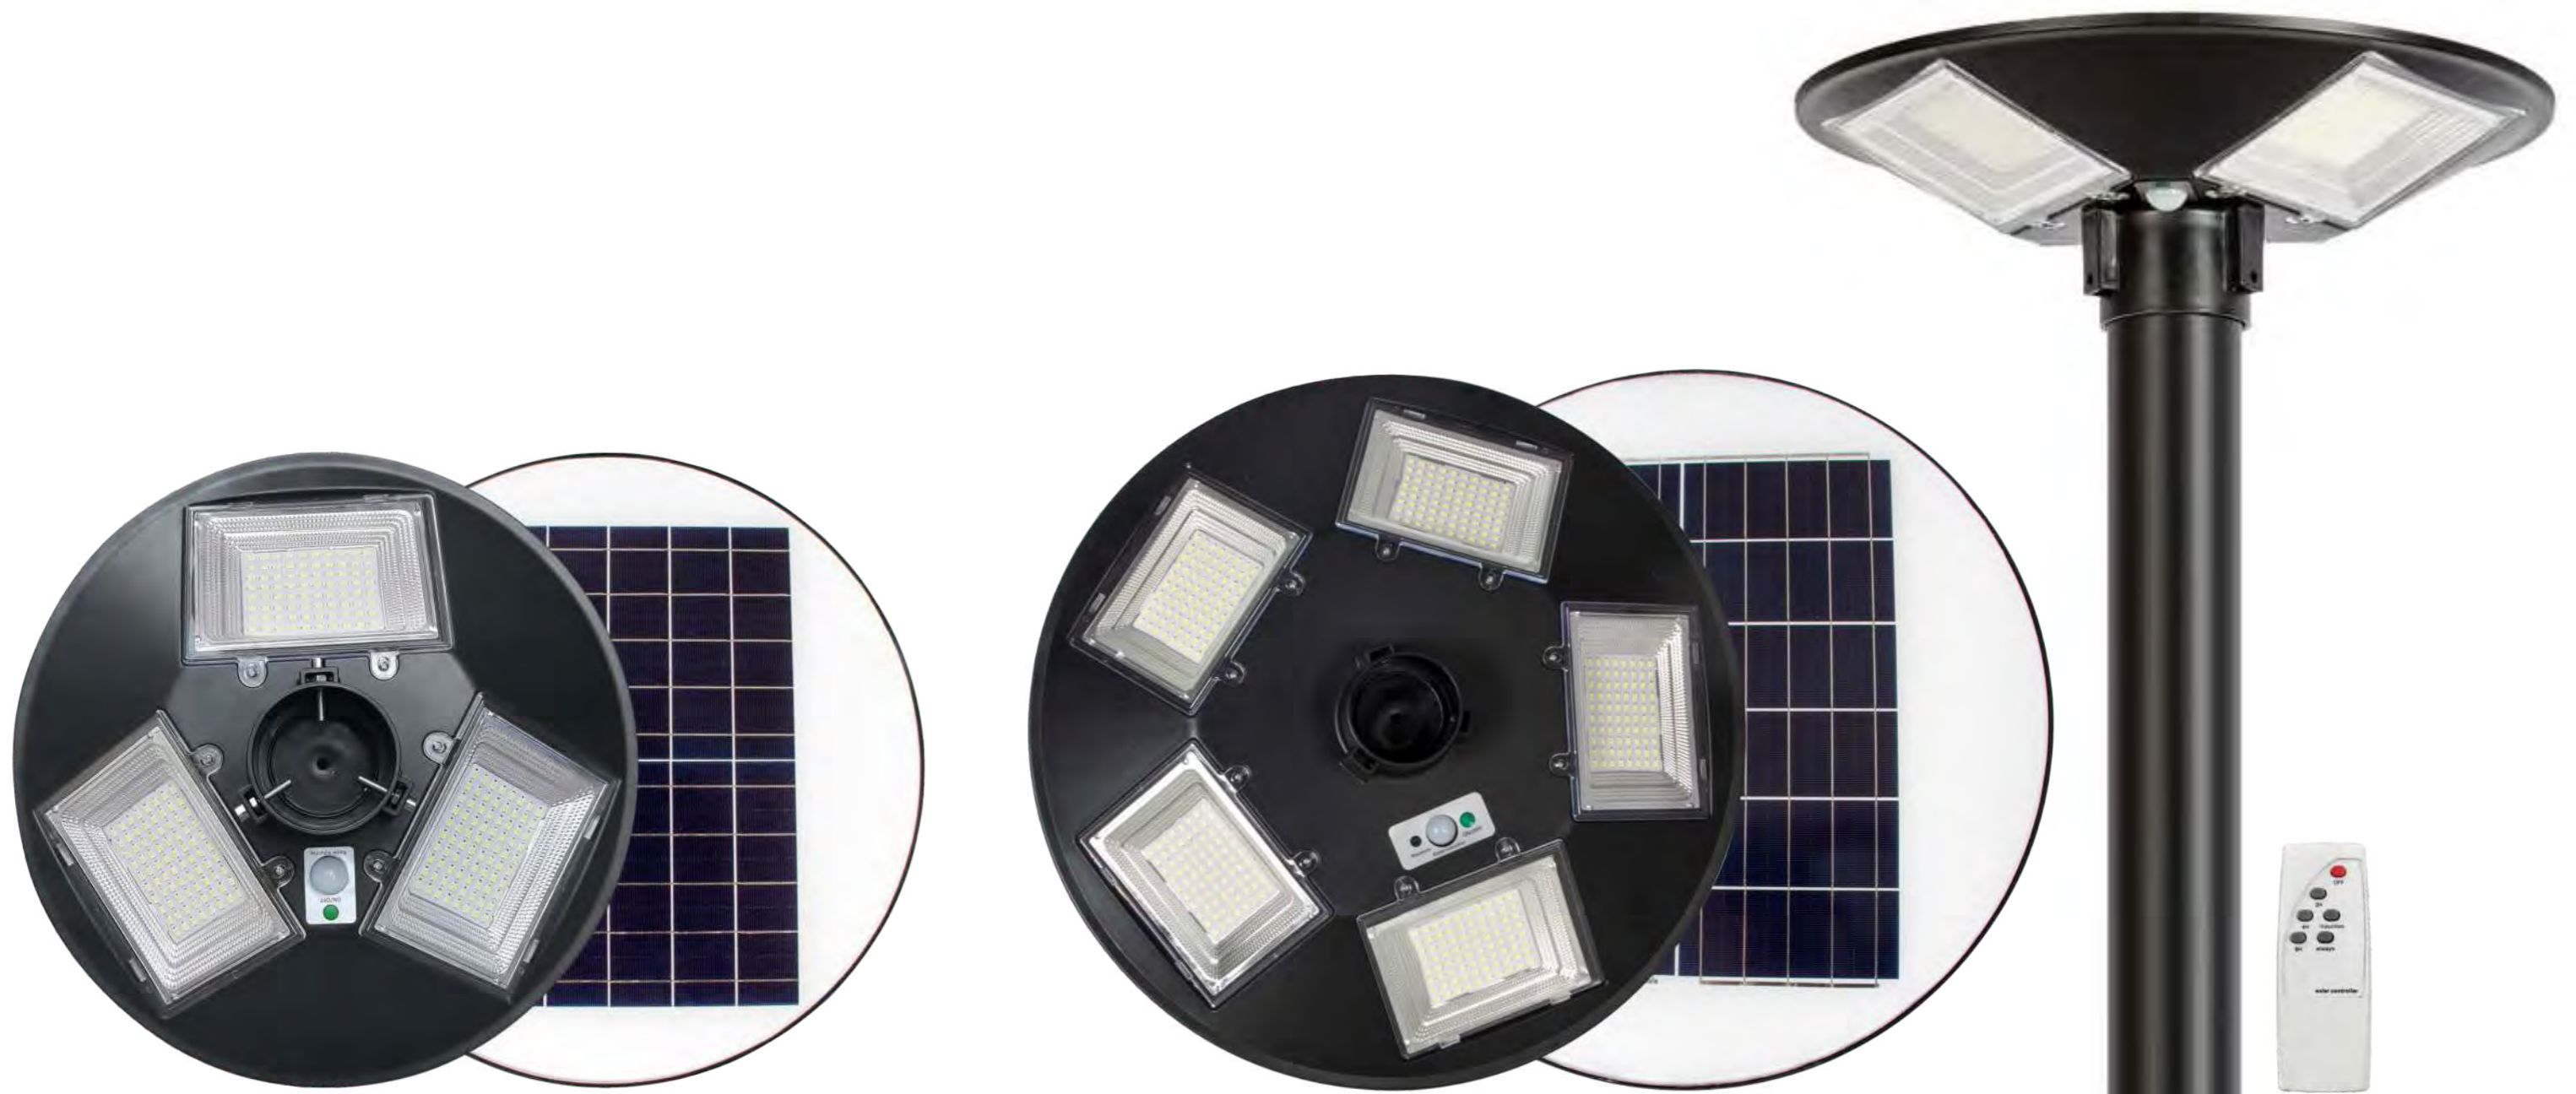

Item code	GPS-18-120W	GPS-18-200W
Maximum Power	120W	200W
Material	ABS	ABS
Battery	3.2V,10000mAH	3.2V,20000mAH
Dimension	Φ420xH125mm	Φ550xH125mm
Material	Polycrystalline silicon	Polycrystalline silicon
Dimension	Φ420mm	Φ550mm
Maximum Power	12W	20W