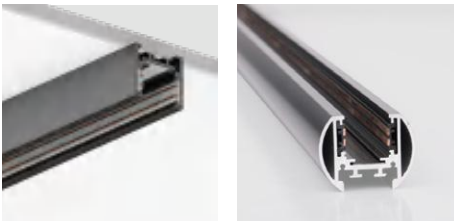

Lighting Catalog

MAGNETIC
TRACK LIGHT

Random combination structure is more reasonable

TRACKS

CONNECTION AND CONTROL

CORNER FITTING

CONNECTOR

POWER SUPPLY

FREE SPLICING

It can be spliced into various shapes at will to adapt to different scenarios.

Easy installation

The lamp is installed by magnetic suction, with its own switch buckle.

48V safe voltage

The track is connected to the electric power network through the power source, converting the 220 V voltage into 48 V.

RECESSED TRACK

QUICKINFO
GENERAL
RECESSED TRIMLESS
IP 20
ELECTRICAL
NON-DIMABLE ; DALI-DIMABLE
0-10V-DIMABLE ; TUYA -ZIGBEE DIMABLE
PHYSICAL
ALUMINIUM
SPRAY POWDER

DESCRIPTION

Extruded aluminium profile with 27.6mm width groove; suitable for trimless installation in plasterboard ceilings with each ceiling of various thickness ;suitable for wall or ceiling mounting; designed for continuous lightingsystems, 90°angle connectors for flexible system design; with integrated power track profile for take off of supply voltage and DALI signal; spray powder; can be installed flexibly and without tools by means of magneticholders+locking; degree of protection IP 20: PCI/PC II(power supply) or PC III (light insets); either non dimmable, DALI or BLE Mesh control.