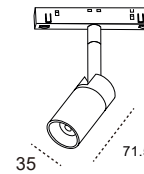

Size	φ35*71.5mm	Power	5W
Light Source	CREE 1304	Ra	Ra90
Beam Angle	15°/24°/38°	Voltage	48VDC
Dimmer Optional	0-10v/DALI/Tuya	Material	aluminium
CCT	2700K/3000K/3500K/4000K/5700K		

COLOUR | BK ■ WH □ GD ■ BK+GD ■ WH+GD ■