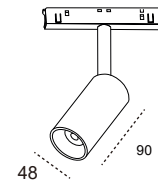

Size	φ48*90mm	Power	7W
Light Source	CREE	Ra	Ra90
Beam Angle	15°/24°/38°	Voltage	48VDC
Dimmer Optional	0-10v/DALI/Tuya	Material	aluminium
CCT	2700K/3000K/3500K/4000K/5700K		

COLOUR | BK ■ WH □ GD ■ BK+GD ■ WH+GD ■