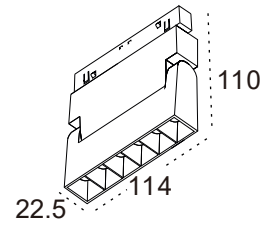

COLOUR | BK ■ WH □ GD ■

Size	114*22.5*H110mm	Power	6W
Light Source	OSRAM 2835	Ra	Ra90
Beam Angle	15°/24°/38°	Voltage	48VDC
Dimmer Optional	0-10v/DALI/Tuya	Material	aluminium
CCT	2700K/3000K/3500K/4000K/5700K