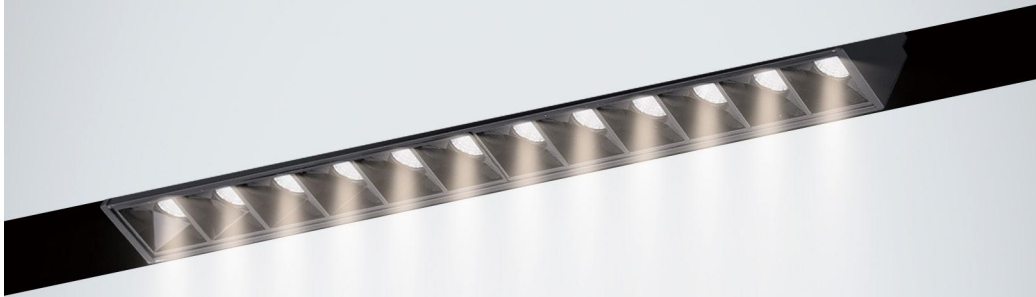

LED LINEAR GRILLE LIGHT

COLOUR | BK ■ WH □ GD ■

Size	110mm*23mm*H47mm	Power	6W
Light Source	OSRAM 3030	Ra	Ra90
Beam Angle	15°/24°/38°	Voltage	48VDC
Dimmer Optional	0-10v/DALI/Tuya	Material	aluminium
CCT	2700K/3000K/3500K/4000K/5700K		

COLOUR | BK ■ WH □ GD ■

Size	220mm*23mm*H47mm	Power	10W
Light Source	OSRAM 3030	Ra	Ra90
Beam Angle	15°/24°/38°	Voltage	48VDC
Dimmer Optional	0-10v/DALI/Tuya	Material	aluminium
CCT	2700K/3000K/3500K/4000K/5700K		

COLOUR | BK ■ WH □ GD ■

Size	435mm*23mm*H47mm	Power	20W
Light Source	OSRAM 3030	Ra	Ra90
Beam Angle	15°/24°/38°	Voltage	48VDC
Dimmer Optional	0-10v/DALI/Tuya	Material	aluminium
CCT	2700K/3000K/3500K/4000K/5700K