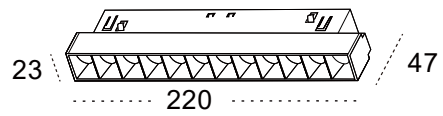

Multiple sizes are optional