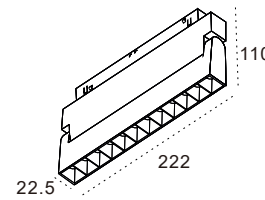

COLOUR | BK ■ WH □ GD ■

Size	222*22.5*H110mm	Power	12W
Light Source	OSRAM 2835	Ra	Ra90
Beam Angle	15°/24°/38°	Voltage	48VDC
Dimmer Optional	0-10v/DALI/Tuya	Material	aluminium
CCT	2700K/3000K/3500K/4000K/5700K