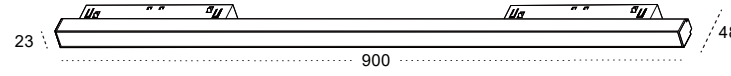

Multiple sizes are optional