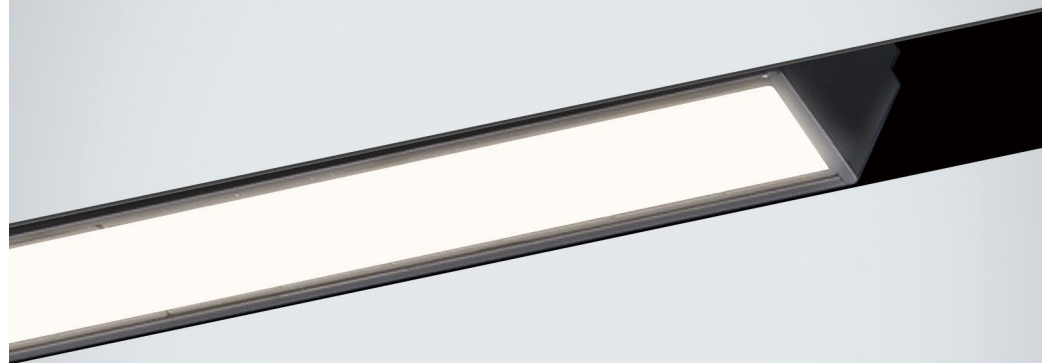

LED LINEAR LIGHT