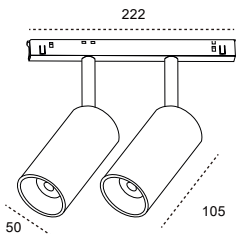

Size	φ75*38mm	Power	7-10W
Light Source	CREE	Ra	Ra90
Beam Angle	15°/24°/36°	Voltage	48VDC
Dimmer Optional	0-10v/DALI/Tuya	Material	aluminium
CCT	2700K/3000K/3500K/4000K/5700K		

COLOUR | BK ■ WH □ GD ■ BK+GD ■ WH+GD □

Size	222*50*105mm	Power	2*5W
Light Source	CREE	Ra	Ra90
Beam Angle	15°/24°/36°	Voltage	48VDC
Dimmer Optional	0-10v/DALI/Tuya	Material	aluminium
CCT	2700K/3000K/3500K/4000K/5700K