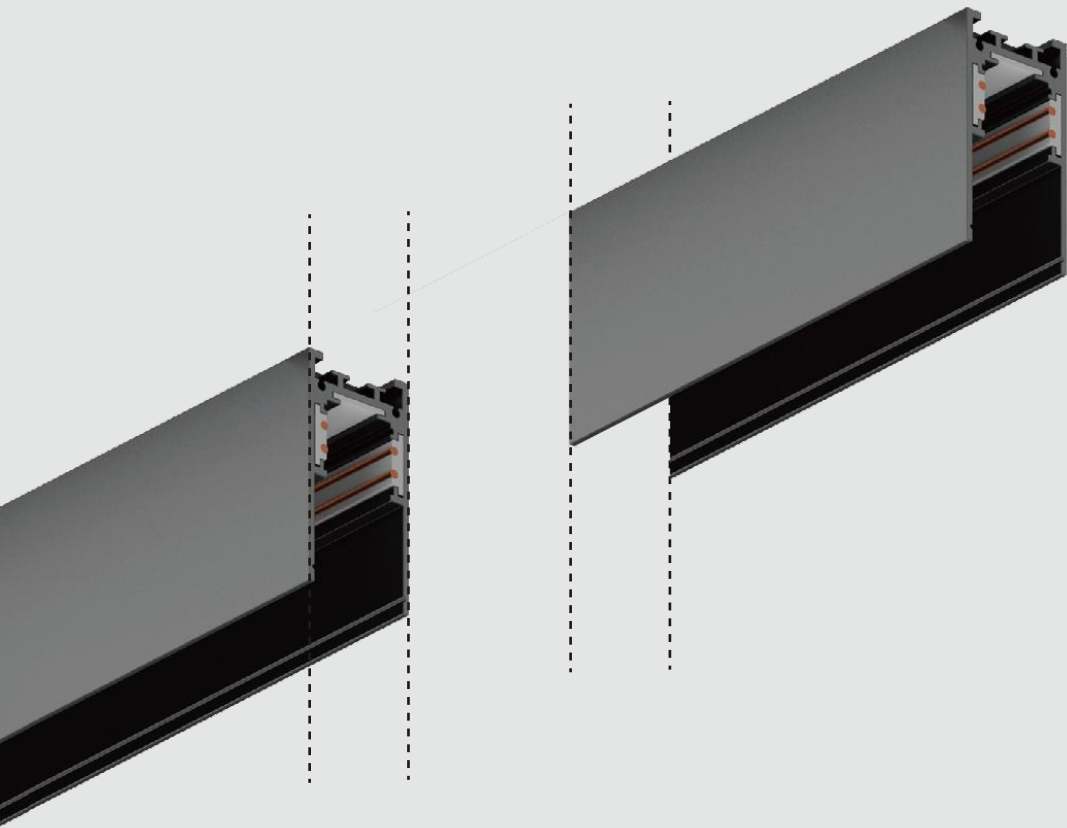

LIGHTING FIXTURES

LED TRACK LIGHT

LED FOLDING LIGHT

LED LINEAR GRILLE LIGHT

LED FOLDING LIGHT

LIGHTING FIXTURES

LED LINEAR CORNER LIGHT

LED PENDANT LIGHT

FREE SPLICING

It can be spliced into various shapes at will to adapt to different scenarios.

Easy installation

The lamp is installed by magnetic suction, with its own switch buckle.

48V safe voltage

The track is connected to the electric power network through the power source, converting the 220 V voltage into 48 V.

RECESSED TRACK

QUICKINFO
GENERAL
RECESSED TRIMLESS
IP 20
ELECTRICAL
NON-DIMABLE ; DALI-DIMABLE
0-10V-DIMABLE ; TUYA -ZIGBEE DIMABLE
PHYSICAL
ALUMINIUM
SPRAY POWDER

DESCRIPTION

Extruded aluminium profile with 27.6mm width groove; suitable for trimless installation in plasterboard ceilings with each ceiling of various thickness ;suitable for wall or ceiling mounting; designed for continuous lightingsystems, 90°angle connectors for flexible system design; with integrated power track profile for take off of supply voltage and DALI signal; spray powder; can be installed flexibly and without tools by means of magneticholders+locking; degree of protection IP 20: PCI/PC II(power supply) or PC III (light insets); either non dimmable, DALI or BLE Mesh control.

	1000 1500 2000	recessed
	(120×120)×27.6× 52.5mm	horizontal corner connector
	(120×120)×27.6× 52.5mm	interior corner connector
	(120×120)×27.6× 52.5mm	exterior corner connector
	120×18×18mm	flexible connector ,wire 150mm
	235*22*25mm	Internal installation,output 48V
	235*22*25mm	External installation,output 48V
	144×18×18mm	power connector ,wire 300mm
	8*80*1.5mm	fixed sheet
	52×26.5mm	fixed sheet
	80*80*8mm	End caps (pair)
	width22mm	Front cover of rail