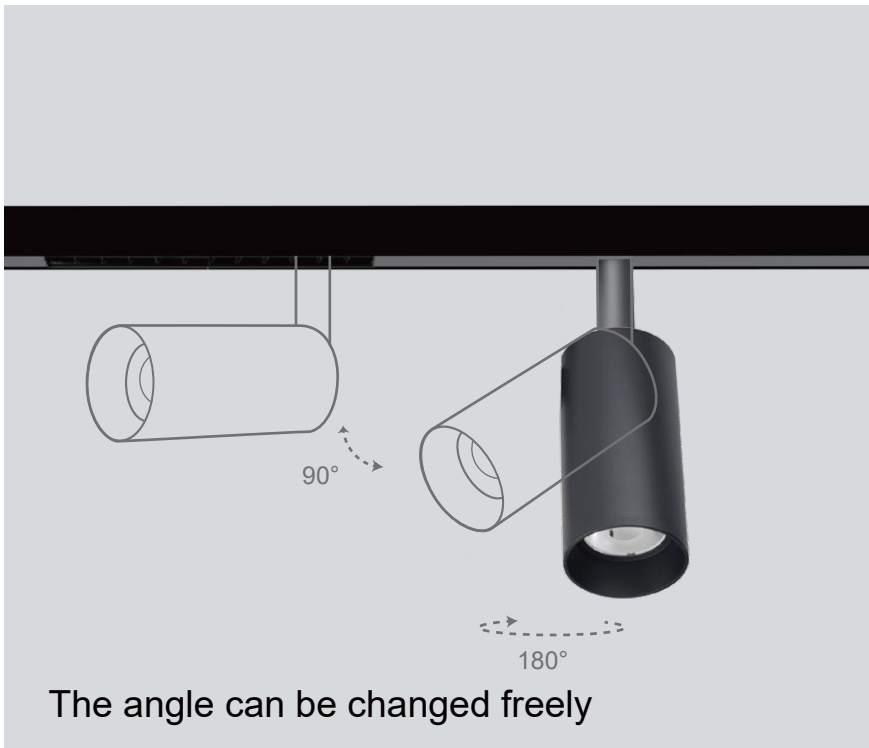

The angle can be changed freely