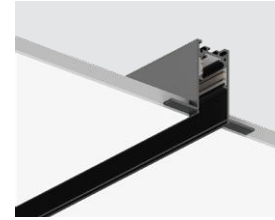

RECESSED TRACK

order installation track light insets+ mounting accessories separately

OPTIONS

1	NON-DIM
2	0/1-10V
3	DALI
4	BLE
5	ZIGBEE

	1000 1500 2000	recessed
	(120×120)×27.6× 52.5mm	horizontal corner connector
	(120×120)×27.6× 52.5mm	interior corner connector
	(120×120)×27.6× 52.5mm	exterior corner connector
	120×18×18mm	flexible connector ,wire 150mm
	235*22*25mm	Internal installation,output 48V
	235*22*25mm	External installation,output 48V
	144×18×18mm	power connector ,wire 300mm
	8*80*1.5mm	fixed sheet
	52×26.5mm	fixed sheet
	80*80*8mm	End caps (pair)
	width22mm	Front cover of rail