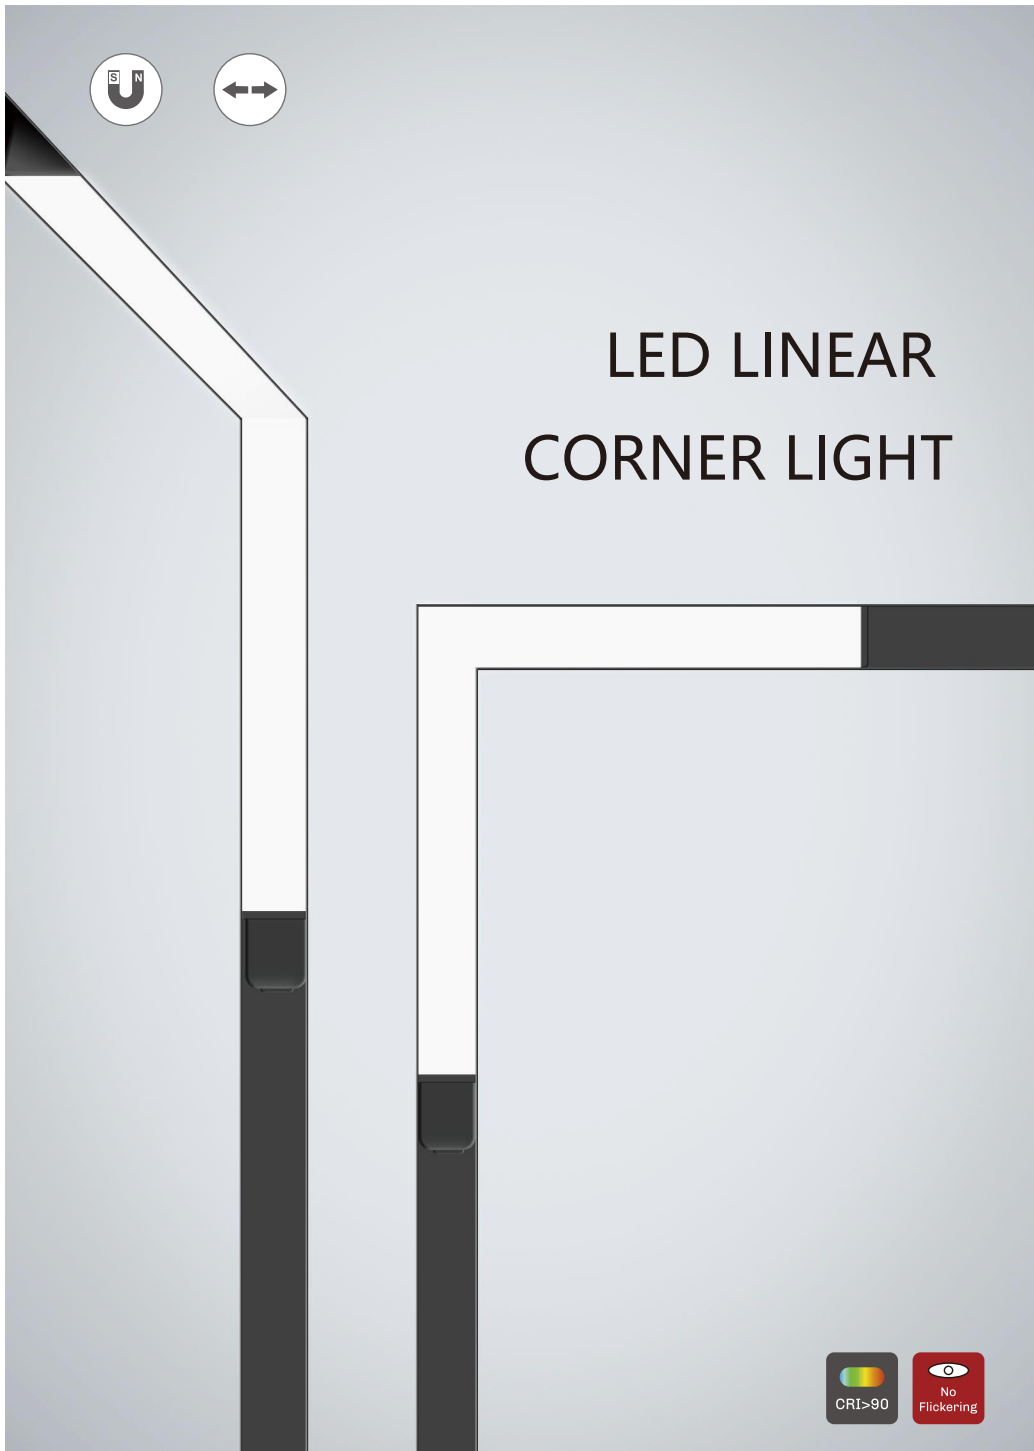

FREE SPLICING

It can be spliced into various shapes at will to adapt to different scenarios.

Easy installation

The lamp is installed by magnetic suction, with its own switch buckle.

48V safe voltage

The track is connected to the electric power network through the power source, converting the 220 V voltage into 48 V.

COLOUR | BK ■ WH □ GD ■

Size	900mm*23mm*H48mm	Power	30W
Light Source	OSRAM 3030	Ra	Ra90
Beam Angle	120°	Voltage	48VDC
Dimmer Optional	0-10v/DALI/Tuya	Material	aluminium
CCT	2700K/3000K/3500K/4000K/5700K		

COLOUR | BK ■ WH □ GD ■

Size	1200mm*23mm*H48mm	Power	35W
Light Source	OSRAM 3030	Ra	Ra90
Beam Angle	120°	Voltage	48VDC
Dimmer Optional	0-10v/DALI/Tuya	Material	aluminium
CCT	2700K/3000K/3500K/4000K/5700K		

Multiple sizes are optional

LED LINEAR CORNER LIGHT

COLOUR | BK ■ WH □ GD ■

Size	300*300*H48mm	Power	20W
Light Source	OSRAM 3030	Ra	Ra90
Beam Angle	120°	Voltage	48VDC
Dimmer Optional	0-10v/DALI/Tuya	Material	aluminium
CCT	2700K/3000K/3500K/4000K/5700K		