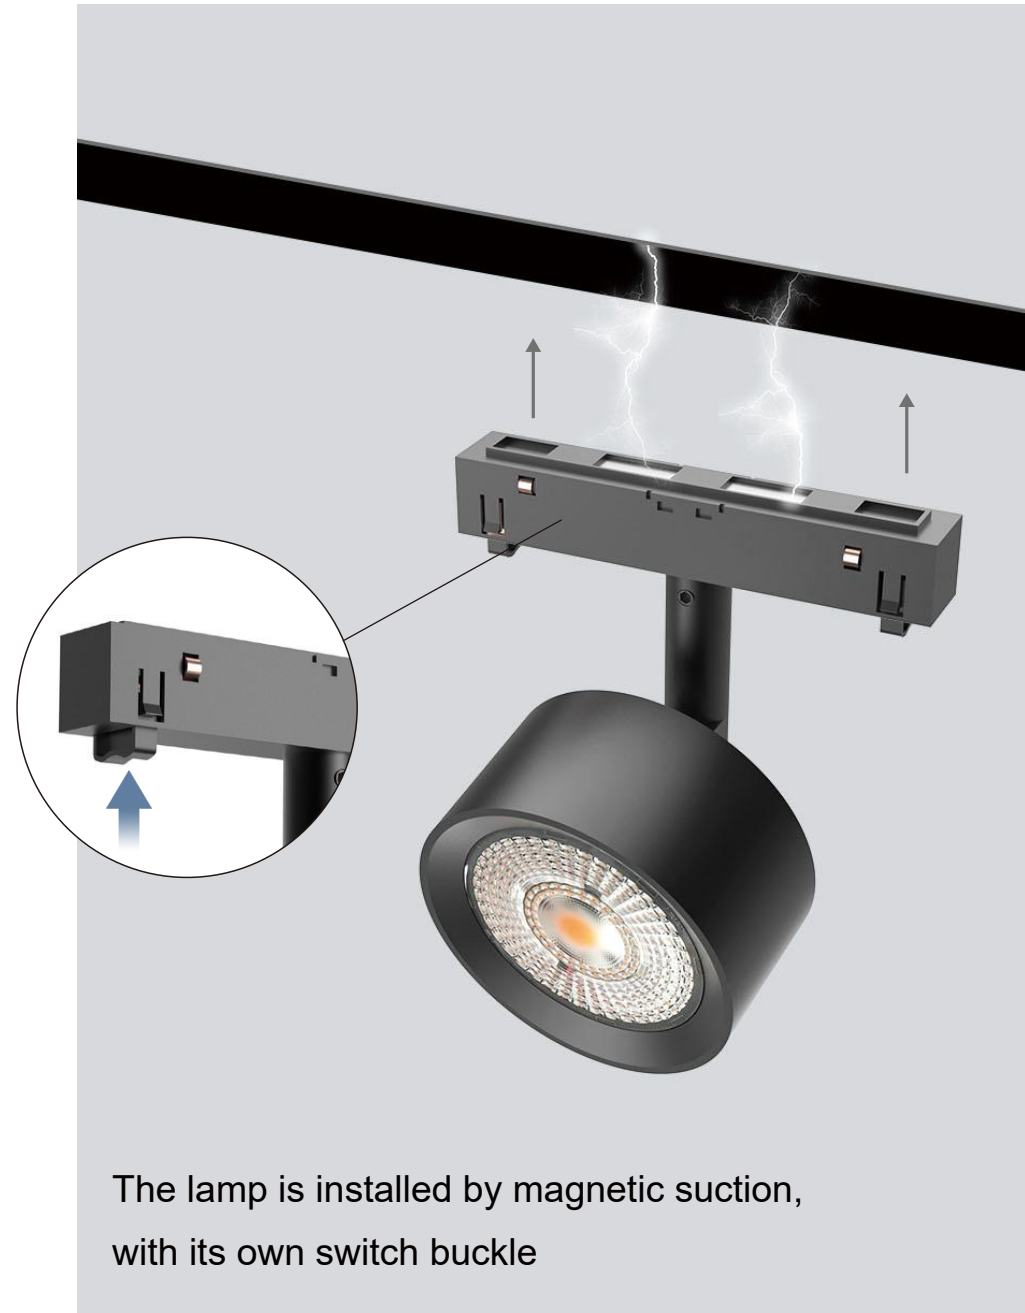

External switching power supply

Model	Size	Adjustable Angel	Install Type	Color
	78×18×16mm	0 -360 degree	flexible connector wire 150mm	● ○

Model	Power	Vout	Vin	Install Type
	35/50/75/100/150/200/350W	48V	input 220-240VAC	External installation

Easy Moving

The angle can be changed freely

The lamp is installed by magnetic suction,
with its own switch buckle

Smart Lighting

The system supports dimming and CCT tunable of 0-10v, DALI, CASAMBI, TUYA and other protocols;