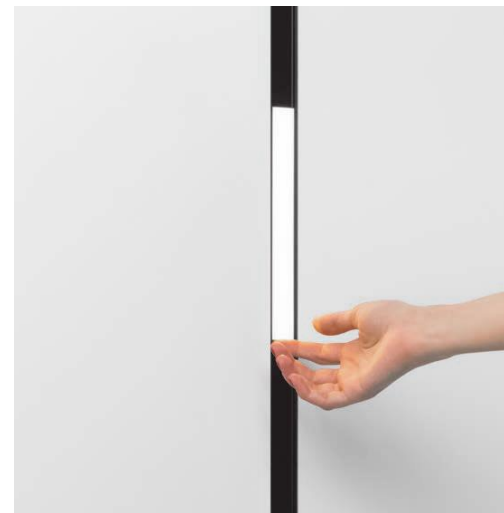

FREE SPLICING

It can be spliced into various shapes at will to adapt to different scenarios.

Easy installation

The lamp is installed by magnetic suction, with its own switch buckle.

48V safe voltage

The track is connected to the electric power network through the power source, converting the 220 V voltage into 48 V.