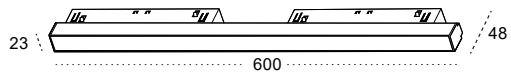

Multiple sizes are optional