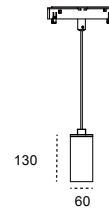

COLOUR | BK ■ WH □ GD ■

Size	235*300mm	Power	5-7w
Light Source	CREE	Ra	Ra90
Beam Angle	15°/24°/36°	Voltage	48VDC
Dimmer Optional	0-10v/DALI/Tuya	Material	aluminium
CCT	2700K/3000K/3500K/4000K/5700K		

COLOUR | BK ■ WH □ GD ■

Size	60*295mm	Power	10W
Light Source	CREE	Ra	Ra90
Beam Angle	15°/24°/38°	Voltage	48VDC
Dimmer Optional	0-10v/DALI/Tuya	Material	aluminium
CCT	2700K/3000K/3500K/4000K/5700K		

COLOUR | BK ■ WH □ GD ■

Size	60*130mm	Power	10W
Light Source	CREE	Ra	Ra90
Beam Angle	15°/24°/36°	Voltage	48VDC
Dimmer Optional	0-10v/DALI/Tuya	Material	aluminium
CCT	2700K/3000K/3500K/4000K/5700K		