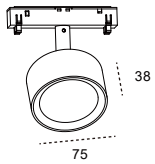

COLOUR | BK ■ WH □ GD ■ BK+GD ■ WH+GD □