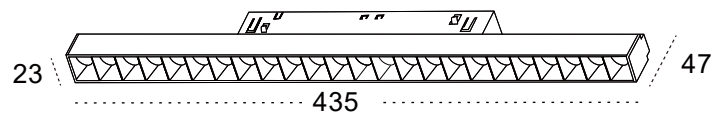

Multiple sizes are optional