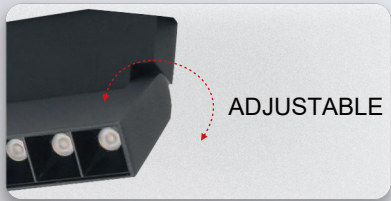

LED FOLDING LIGHT