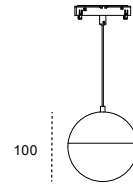

COLOUR | BK ■ WH □ GD ■

Size	100mm	Power	2*5/10W
Light Source	CREE 1304	Ra	Ra90
Beam Angle	15°/24°/36°	Voltage	48VDC
Dimmer Optional	0-10v/DALI/Tuya	Material	aluminium
CCT	2700K/3000K/3500K/4000K/5700K