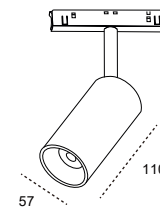

Size	φ57*110mm	Power	20W
Light Source	CREE	Ra	Ra90
Beam Angle	15°/24°/38°	Voltage	48VDC
Dimmer Optional	0-10v/DALI/Tuya	Material	aluminium
CCT	2700K/3000K/3500K/4000K/5700K