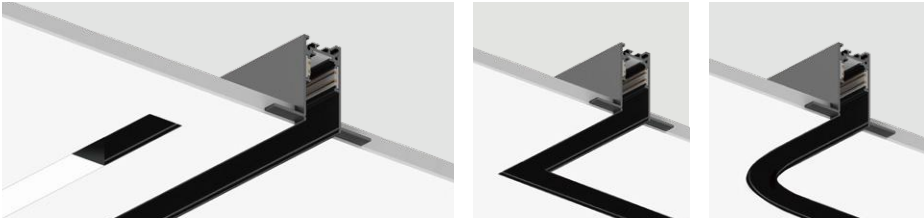

Lighting Catalog

MAGNETIC
TRACK LIGHT

Random combination structure is more reasonable

TRACKS

CONNECTION AND CONTROL

CORNER FITTING

CONNECTOR

POWER SUPPLY

FREE SPLICING

It can be spliced into various shapes at will to adapt to different scenarios.

Easy installation

The lamp is installed by magnetic suction, with its own switch buckle.

48V safe voltage

The track is connected to the electric power network through the power source, converting the 220 V voltage into 48 V.

	1000 1500 2000	recessed
	(120×120)×27.6× 52.5mm	horizontal corner connector
	(120×120)×27.6× 52.5mm	interior corner connector
	(120×120)×27.6× 52.5mm	exterior corner connector
	120×18×18mm	flexible connector ,wire 150mm
	235*22*25mm	Internal installation,output 48V
	235*22*25mm	External installation,output 48V
	144×18×18mm	power connector ,wire 300mm
	8*80*1.5mm	fixed sheet
	52×26.5mm	fixed sheet
	80*80*8mm	End caps (pair)
	width22mm	Front cover of rail

External switching power supply

Model	Size	Adjustable Angel	Install Type	Color
	78×18×16mm	0 -360 degree	flexible connector wire 150mm	● ○

Model	Power	Vout	Vin	Install Type
	35/50/75/100/150/200/350W	48V	input 220-240VAC	External installation