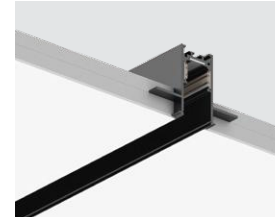

RECESSED TRACK

order installation track light insets+ mounting accessories separately

OPTIONS

1	NON-DIM
2	0/1-10V
3	DALI
4	BLE
5	ZIGBEE

	1000 1500 2000	recessed
	(120×120)×27.6× 52.5mm	horizontal corner connector
	(120×120)×27.6× 52.5mm	interior corner connector
	(120×120)×27.6× 52.5mm	exterior corner connector
	120×18×18mm	flexible connector ,wire 150mm
	235*22*25mm	Internal installation,output 48V
	235*22*25mm	External installation,output 48V
	144×18×18mm	power connector ,wire 300mm
	8*80*1.5mm	fixed sheet
	52×26.5mm	fixed sheet
	80*80*8mm	End caps (pair)
	width22mm	Front cover of rail