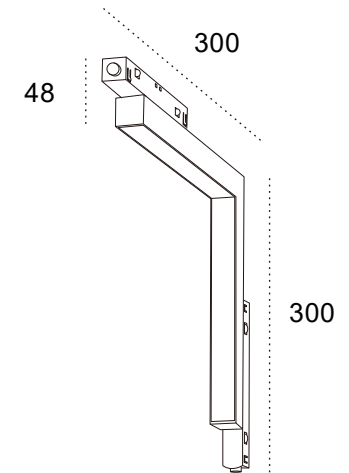

Multiple sizes are optional