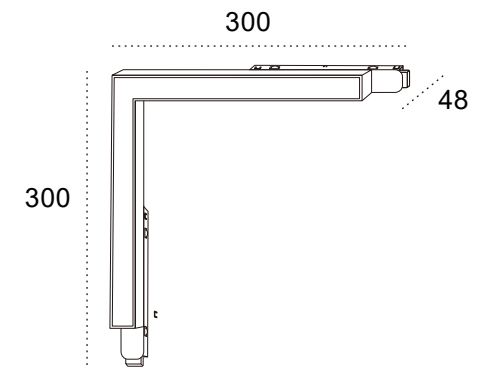

Multiple sizes are optional