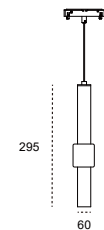

	1000 1500 2000	recessed
	(120×120)×27.6× 52.5mm	horizontal corner connector
	(120×120)×27.6× 52.5mm	interior corner connector
	(120×120)×27.6× 52.5mm	exterior corner connector
	120×18×18mm	flexible connector ,wire 150mm
	235*22*25mm	Internal installation,output 48V
	235*22*25mm	External installation,output 48V
	144×18×18mm	power connector ,wire 300mm
	8*80*1.5mm	fixed sheet
	52×26.5mm	fixed sheet
	80*80*8mm	End caps (pair)
	width22mm	Front cover of rail

COLOUR | BK ■ WH □ GD ■

Size	300*48*H300mm	Power	20W
Light Source	OSRAM 3030	Ra	Ra90
Beam Angle	120°	Voltage	48VDC
Dimmer Optional	0-10v/DALI/Tuya	Material	aluminium
CCT	2700K/3000K/3500K/4000K/5700K		

COLOUR | BK ■ WH □ GD ■

Size	235*300mm	Power	5-7w
Light Source	CREE	Ra	Ra90
Beam Angle	15°/24°/36°	Voltage	48VDC
Dimmer Optional	0-10v/DALI/Tuya	Material	aluminium
CCT	2700K/3000K/3500K/4000K/5700K		

COLOUR | BK ■ WH □ GD ■