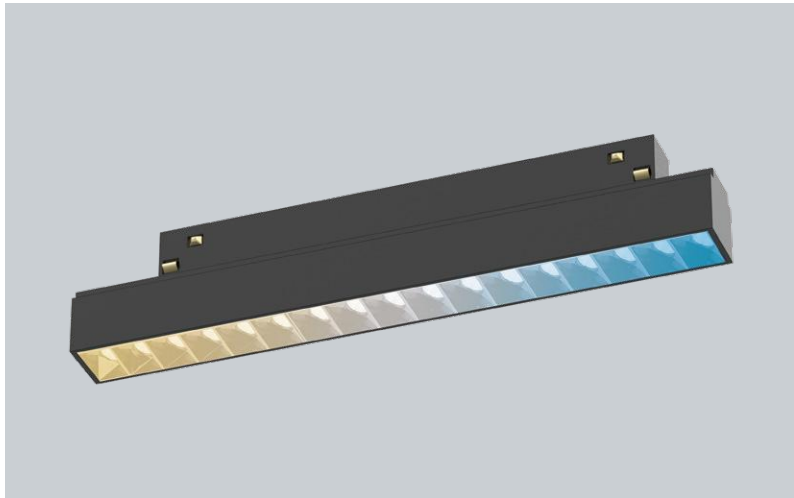

Easy Moving

The angle can be changed freely

The lamp is installed by magnetic suction,
with its own switch buckle

Smart Lighting

The system supports dimming and CCT tunable of 0-10v, DALI, CASAMBI, TUYA and other protocols;