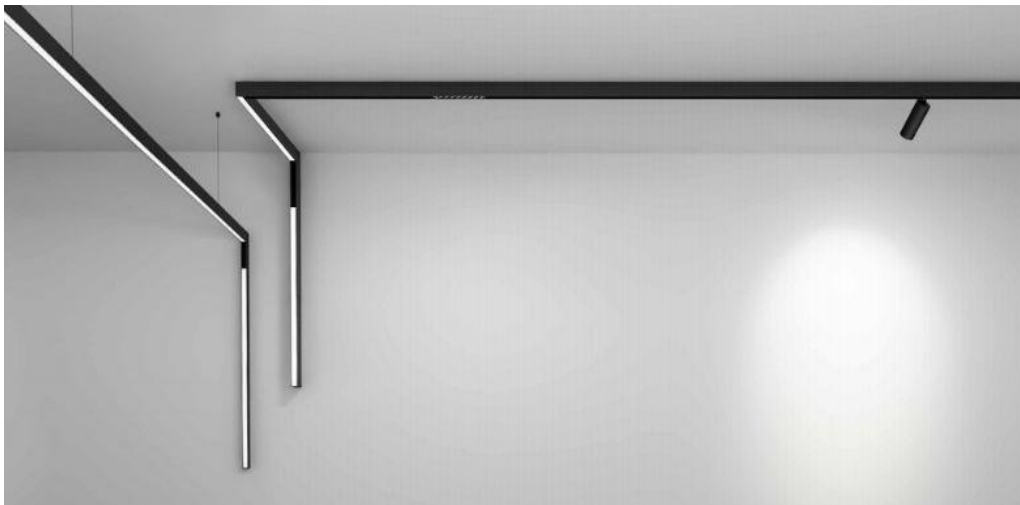

SURFACE/PENDANT

order installation track light insets+ mounting accessories separately

OPTIONS

1	NON-DIM
2	0/1-10V
3	DALI
4	BLE
5	ZIGBEE

	1000 1500 2000	recessed
	(120×120)×27.6× 52.5mm	horizontal corner connector
	(120×120)×27.6× 52.5mm	interior corner connector
	(120×120)×27.6× 52.5mm	exterior corner connector
	120×18×18mm	flexible connector ,wire 150mm
	235*22*25mm	Internal installation,output 48v
	235*22*25mm	External installation,output 48v
	144×18×18mm	power connector ,wire 300mm
	8*80*1.5mm	fixed sheet
	52×26.5mm	fixed sheet
	80*80*8mm	End caps (pair)
	width22mm	Front cover of rail