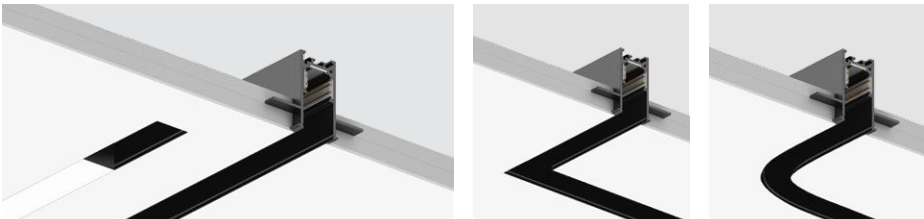

Lighting Catalog

MAGNETIC
TRACK LIGHT

Random combination structure is more reasonable

TRACKS

CONNECTION AND CONTROL

CORNER FITTING

CONNECTOR

POWER SUPPLY

FREE SPLICING

It can be spliced into various shapes at will to adapt to different scenarios.

Easy installation

The lamp is installed by magnetic suction, with its own switch buckle.

48V safe voltage

The track is connected to the electric power network through the power source, converting the 220 V voltage into 48 V.

	1000 1500 2000	recessed
	(120×120)×27.6× 52.5mm	horizontal corner connector
	(120×120)×27.6× 52.5mm	interior corner connector
	(120×120)×27.6× 52.5mm	exterior corner connector
	120×18×18mm	flexible connector ,wire 150mm
	235*22*25mm	Internal installation,output 48V
	235*22*25mm	External installation,output 48V
	144×18×18mm	power connector ,wire 300mm
	8*80*1.5mm	fixed sheet
	52×26.5mm	fixed sheet
	80*80*8mm	End caps (pair)
	width22mm	Front cover of rail