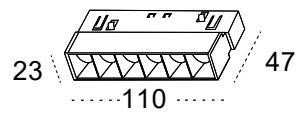

Multiple sizes are optional