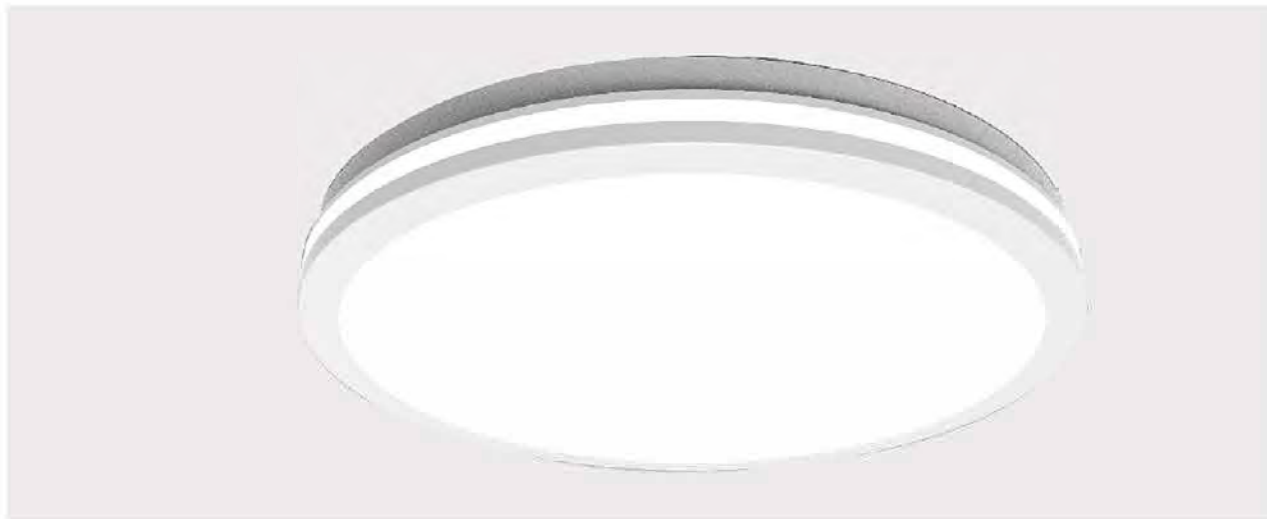

Power Range	Lumen(Lm)	Product Size(Mm)	Ip Rating
12W	960LM	φ180*52	IP20
20W	1440LM	φ220*52	IP20
30W	2700LM	φ300*52	IP20
40W	3600LM	φ400*52	IP20