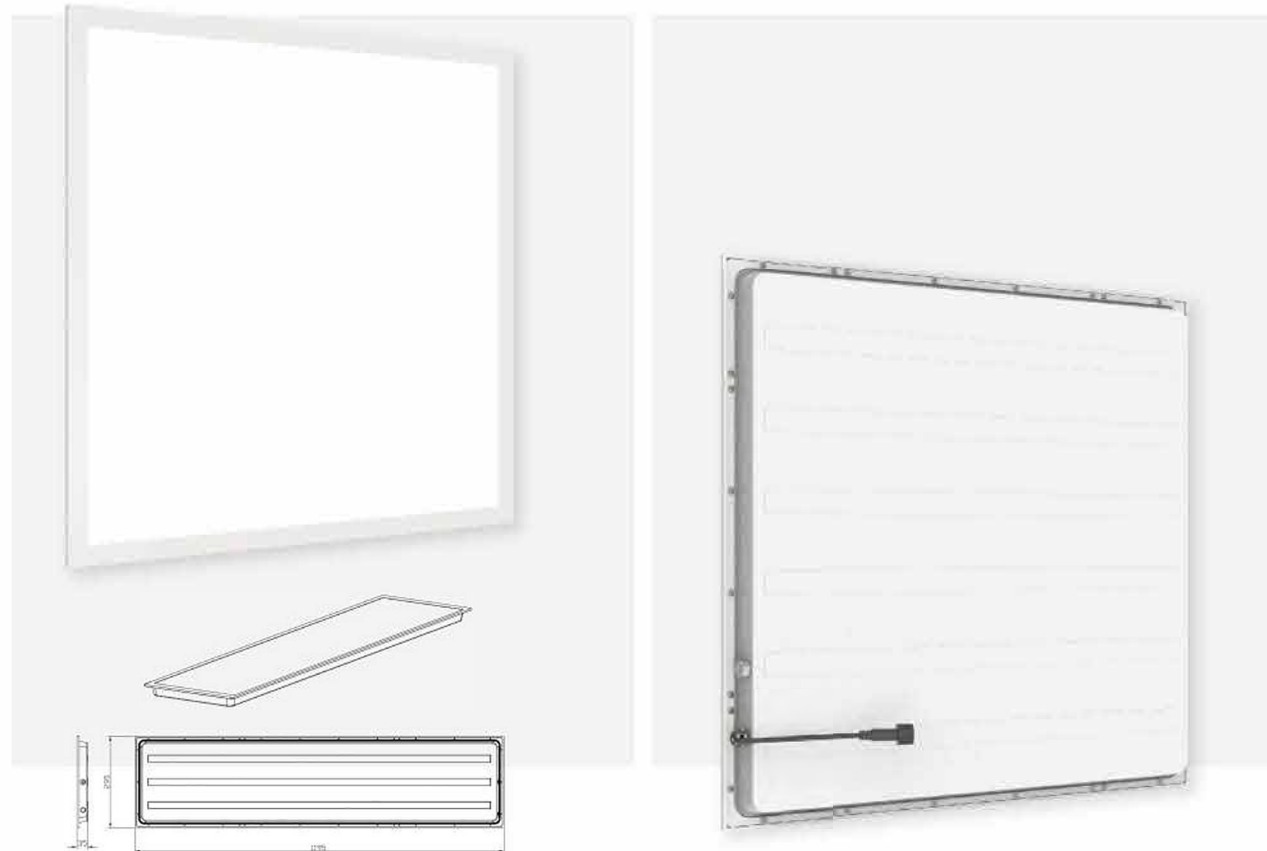

IP65

MODEL	POWER RANGE	LUMEN(LM)	LIGHT EFFICIENCY(LM/W)	UGR	CCT	PRODUCT SIZE(MM)
IP65-36W-3600LM-100-22-3000-6500K-595*595*35	36W	3600LM±5%	100	22	3000-6500K	595*595*35
IP65-36W-4320LM-120-22-3000-6500K-595*595*35	36W	4320LM±5%	120	22	3000-6500K	595*595*35
IP65-40W-4000LM-100-22-3000-6500K-595*595*35	40W	4000LM±5%	100	22	3000-6500K	595*595*35
IP65-40W-4800LM-120-22-3000-6500K-595*595*35	40W	4800LM±5%	120	22	3000-6500K	595*595*35
IP65-36W-3600LM-100-22-3000-6500K-295*1195*35	36W	3600LM±5%	100	22	3000-6500K	295*1195*35
IP65-36W-4320LM-120-22-3000-6500K-295*1195*35	36W	4320LM±5%	120	22	3000-6500K	295*1195*35
IP65-40W-4000LM-100-22-3000-6500K-295*1195*35	40W	4000LM±5%	100	22	3000-6500K	295*1195*35
IP65-40W-4800LM-120-22-3000-6500K-295*1195*35	40W	4800LM±5%	120	22	3000-6500K	295*1195*35