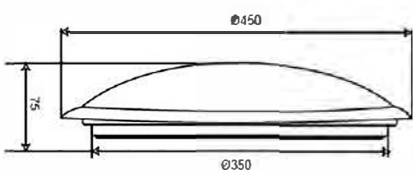

Power Range	Lumen(lm)	Product size(mm)	Ip Rating
24W	1920LM	φ450*75	IP20
36W	2880LM	φ570*80	IP20

ELECTRIC LIGHTING EFFECT

Power Range	Lumen(Lm)	Product Size(Mm)	Ip Rating
24W	1920LM	φ390*75	IP20
36W	2880LM	φ490*75	IP20
45W	3600LM	φ595*75	IP20