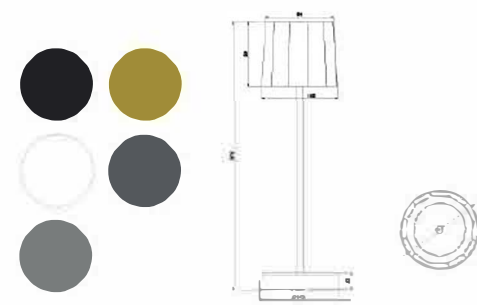

Work voltage:5V/1A Max Power:2W
Lumen:240lm
Protection class:IP44
Touch switch controls 3 modes (On / Dimming / Off) and CCT(3000K-4000K-6000K)
With 1M 5V Type-c+USB wire
With 2600mA*2 rechargeable lithium battery
Material:ABS(shade, base), Metal (Pole), PC (diffuser)