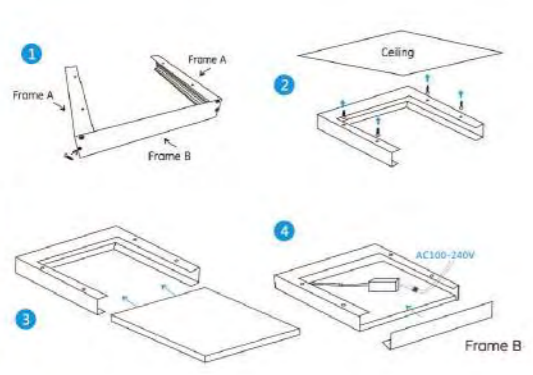

Frame Mounted

Accessories	3030	3060	4060	6030	6060
Frame A	X 2			X 2	
Frame B	X 2			X 2	
3030-0000	X 8			X 8	
3030-0000	X 4			X 6	

Spring Kit

Spring Kit	X 4	X 6
------------	-----	-----

Cut-Out Size:

3030: 280x280mm	4060: 540x540mm
3060: 280x300mm	4060: 600x600mm
3030: 280x130mm	6030: 580x130mm