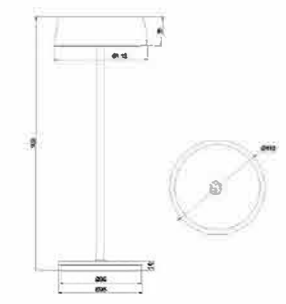

Work voltage: 5V/1A Max Power: 2W
Lumen: 240lm
Protection class: IP44
Touch switch controls 3 modes (On / Dimming / Off)
With 1M 5V Type-c+USB wire
With 1200mA*2 rechargeable lithium battery
Material: Metal (shade, Pole, base), PC (diffuser)