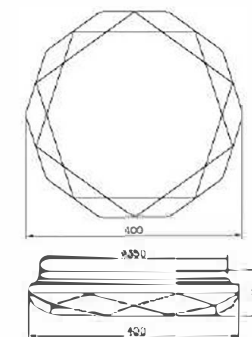

10.5K10.5K

Power Range	Lumen(lm)	Product size(mm)	Ip Rating
12W	960LM	φ260*55	IP20/44
18W	1440LM	φ340*65	IP20/44
24W	2440LM	φ400*75	IP20/44
32W	3200LM	φ500*90	IP20/44
40W	4000LM	φ610*115	IP20/44