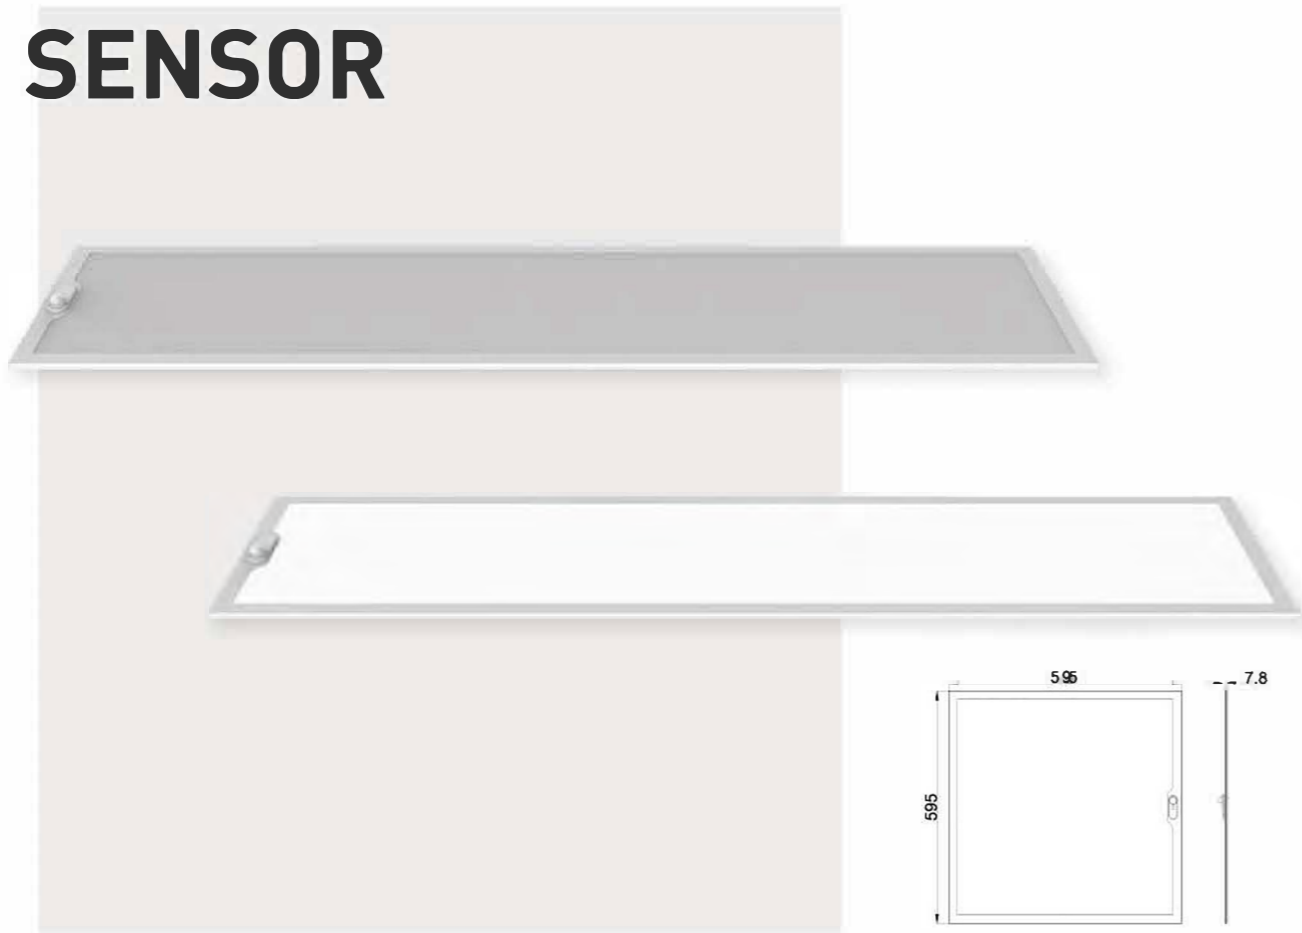

WITH SENSOR