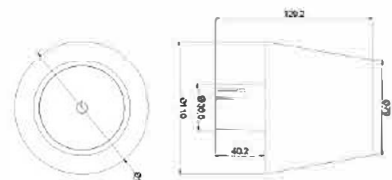

Lighting
Lamp

Work voltage:5V/1A Max Power:2W
Lumen:240lm
Protection class:IP44
Touch switch controls 3 modes (On / Dimming / Off) and CCT(3000K-4000K-6000K)
With 1M 5V Type-c+USB wire
With 2600mA*2 rechargeable lithium battery
Material: Metal (shade,base), PC (diffuser)

Lighting
Lamp