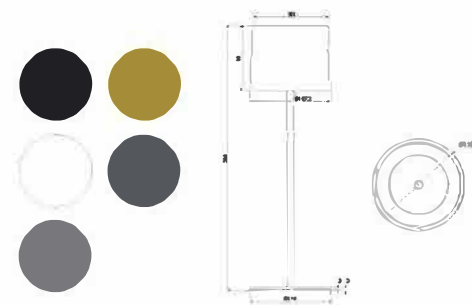

Work voltage:5V/1A Max Power:2W
Lumen:240lm
Protection class:IP44
Touch switch controls 3 modes (On / Dimming / Off) and CCT(3000K-4000K-6000K)
With 1M 5V Type-c+USB wire
With 2600mA*2 rechargeable lithium battery
Material: Metal (shade, Pole, base), PC (diffuser)