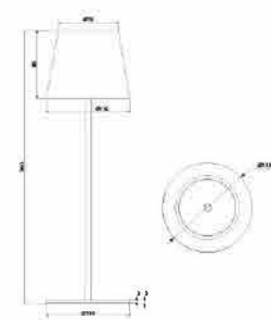

WUOLAN
LAMP