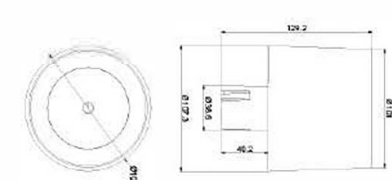

Work voltage:5V/1A Max Power:2W
Lumen:240lm
Protection class:IP44
Touch switch controls 3 modes (On / Dimming / Off) and CCT(3000K-4000K-6000K)
With 1M 5V Type-c+USB wire
With 2600mA*2 rechargeable lithium battery
Material: Metal (shade,base), PC (diffuser)