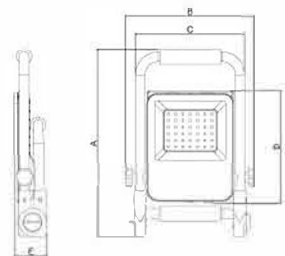

Power (W)	Voltage (V)	Lumen (lm)	Angle	Battery	Solar panel	Working hours
50	DC5V	900	120°	3.7V/5.2AH	6V/8W	>2H