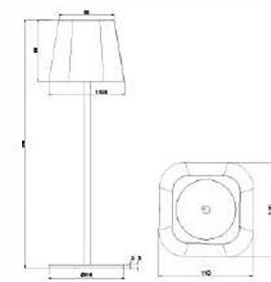

Work voltage: 5V/1A Max Power: 2W
Lumen: 240lm
Protection class: IP44
Touch switch controls 3 modes (On / Dimming / Off) and CCT (3000K-4000K-6000K)
With 1M 5V Type-c+USB wire
With 2600mA*2 rechargeable lithium battery
Material: Metal (shade, Pole, base), PC (diffuser)