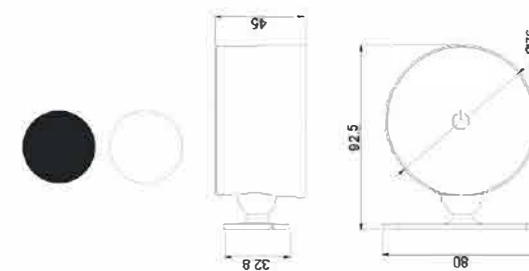

Work voltage: 5V/1A Max Power: 1.5W
Lumen: 160lm
Protection class: IP20
Touch switch controls 3 modes (On / Dimming / Off) and CCT(3000K-4000K-6000K)
With 1M 5V Type-c+USB wire
With 1200mA*2 rechargeable lithium battery
Material: ABS (shade), PC(diffuser)