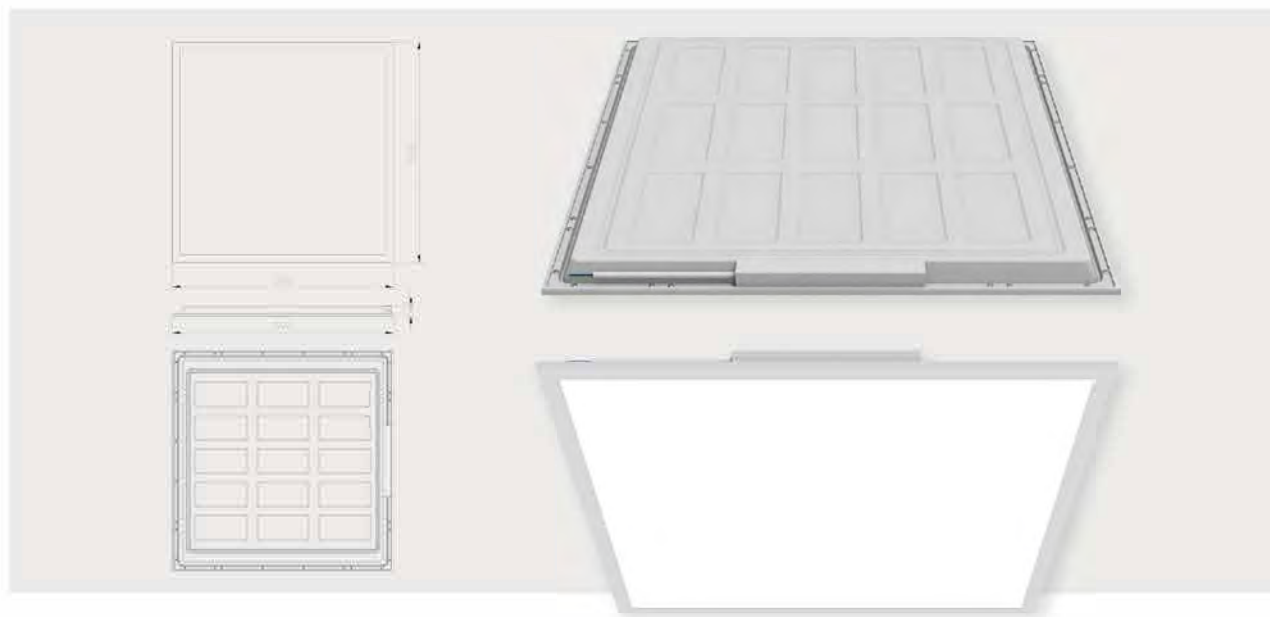

HIGH EFFICIENCY WITH NON-ISOLATED

UGR 16

POWER RANGE	LUMEN(LM)	LIGHT EFFICIENCY(LM/W)	UGR	CCT	PRODUCT SIZE(MM)
24W	4080LM±5%	165	22	4000-6500K	595*595*32

POWER RANGE	LUMEN(LM)	LIGHT EFFICIENCY(LM/W)	UGR	CCT	PRODUCT SIZE(MM)
25W	3500LM±5%	140	16	4000-6500K	595*595*32