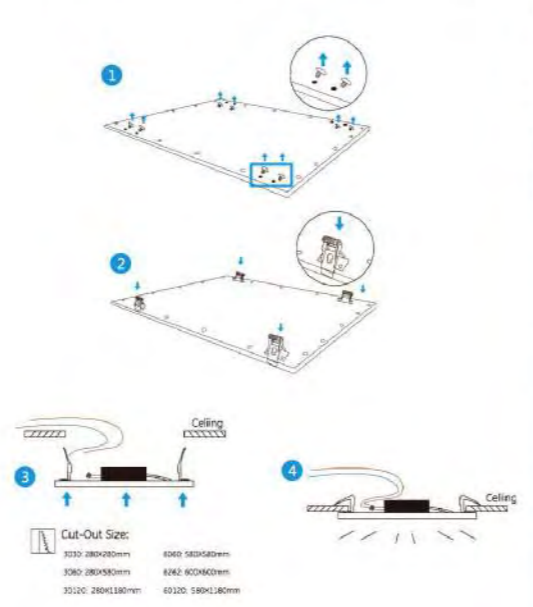

Spring Kit

Spring Kit	X 4	X 6