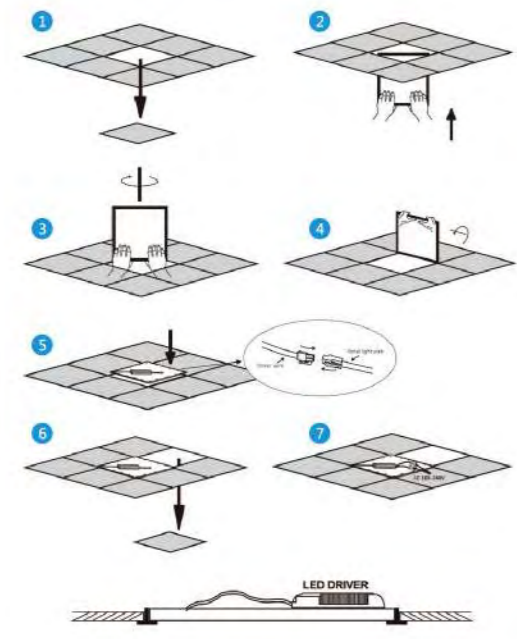

ACCESSORIES AND INSTALLATION

Recessed In A Cut-Out Hole