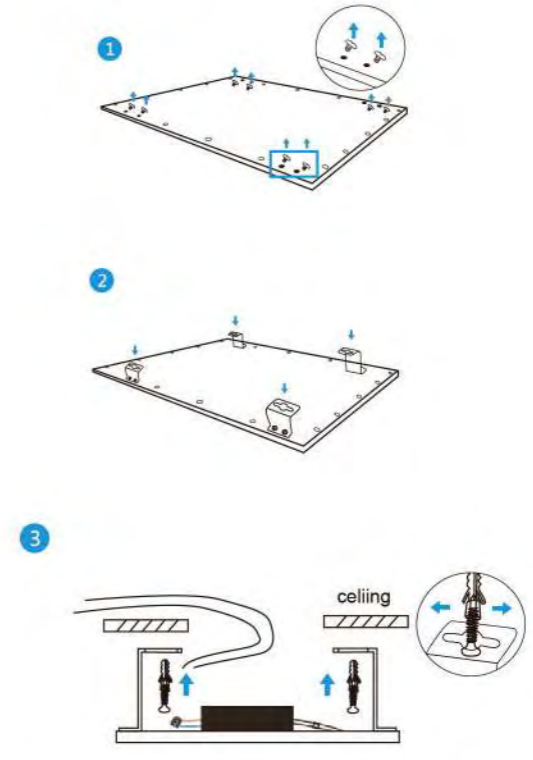

Easy Surface Mounting Kit

Accessories	3030	3060	4060	6030	6060
AC100-240V	X 8			X 3	
3030-0000	X 4			X 3	
3030-0000	X 4			X 6	
3030-0000	X 4			X 3