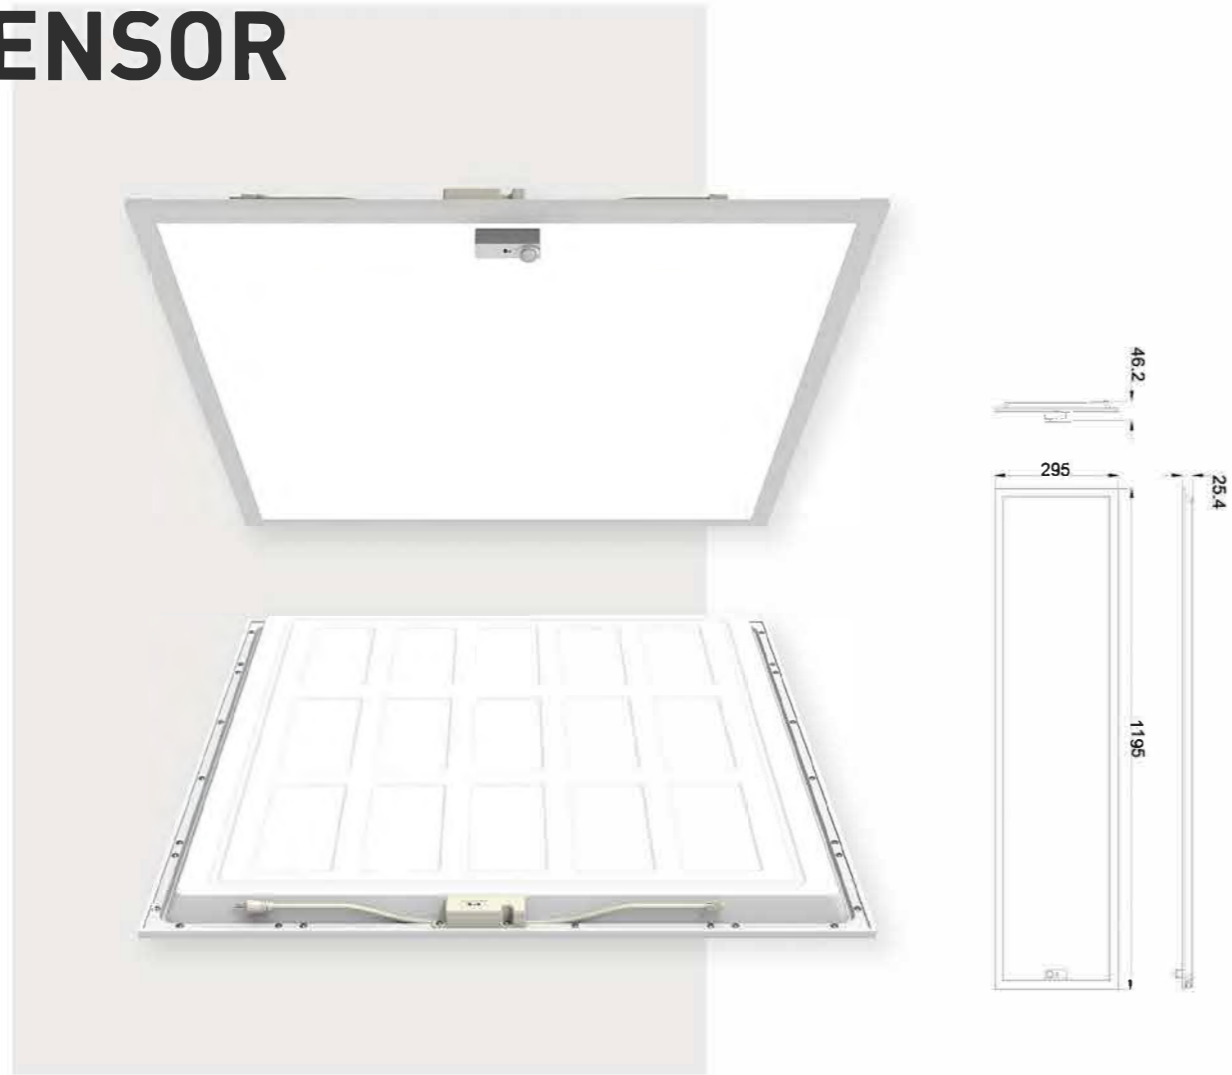

WITH SENSOR