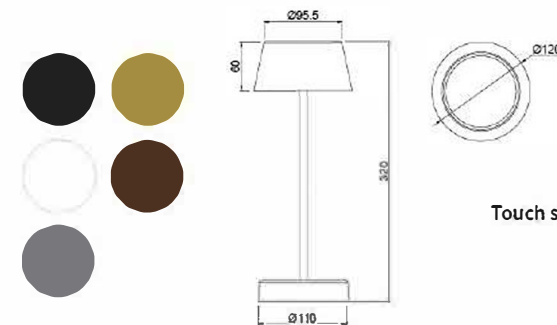

Lighting
Lamp