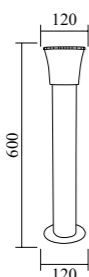

Model	GPS-281
Wattage	E27 7W / LED 7W
Voltage	220-240V / 85-265V
IP	54
Material	Aluminum+PC
Dimension	120x120x600mm