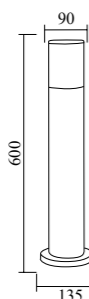

Model	GPS-280
Wattage	E27 15W / LED 9W
Voltage	220-240V / 85-265V
IP	54
Material	Aluminum+PC
Dimension	90x135x600mm