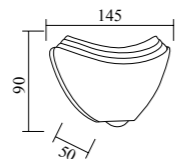

Model	GPS-120
Wattage	LED 5W+1W
Voltage	85-265V
IP	54
Material	Aluminum+PC+Lens
Dimension	145x90x50mm