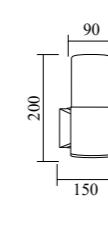

GPS-32
Dimension: 100xH349mm
Lamp: GU10 / MR16 / LED 3W / 5W
Material: Aluminum+Glass
IP65

GPS-33
Dimension: 72xH190mm
Lamp: COB 3W / 5W / 6W
Material: Aluminum+Glass
IP65

GPS-35

GPS-34

Model	GPS-34	GPS-35
Wattage	E27 10W / LED 7W	LED 2x7W
Voltage	220-240V / 85-265V	
IP	54	
Material	Aluminum+PC	
Dimension	90x150x200mm	90x150x320mm