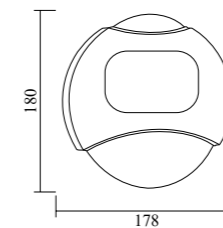

Model	GPS-328
Wattage	LED 7W+3W
Voltage	85-265V
IP	54
Material	Aluminum+PC
Dimension	180x178x53mm