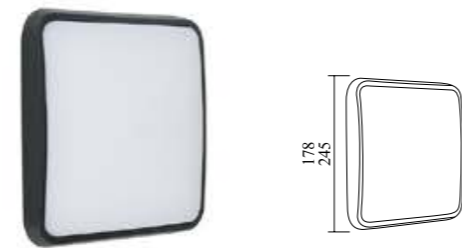

Model	GPS-317	GPS-318
Wattage	LED 24W	LED 18W
Voltage	85-265V	
IP	54	
Material	Aluminum+PC	
Dimension	245x50mm	178x50mm

Model	GPS-319
Wattage	E27 / LED 10W
Voltage	220-240V / 85-265V
IP	54
Material	Aluminum+PC
Dimension	248x108x100mm

Model	GPS-320
Wattage	E27 / LED 10W
Voltage	220-240V / 85-265V
IP	54
Material	Aluminum+PC
Dimension	248x108x100mm

Model	GPS-321
Wattage	E27 / LED 10W
Voltage	220-240V / 85-265V
IP	54
Material	Aluminum+PC
Dimension	248x108x100mm