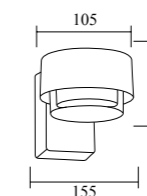

Model	GPS-06
Wattage	2xGU10 50W
Voltage	220-240V
IP	65
Material	Aluminum+Glass
Dimension	65x110x500mm

Model	GPS-07
Wattage	GU10 50W
Voltage	220-240V
IP	65
Material	Aluminum+Glass
Dimension	65x110x210mm

Model	GPS-50
Wattage	SMD 2x7W
Voltage	85-265V
IP	54
Material	Aluminum+Lens
Dimension	78x110x260mm

Model	GPS-53
Wattage	SMD 5x1W
Voltage	85-265V
IP	54
Material	Aluminum+Lens
Dimension	155x140x52mm

Model	GPS-51
Wattage	SMD 2x7W
Voltage	85-265V
IP	54
Material	Aluminum+PC
Dimension	88x110x260mm

Model	GPS-54
Wattage	SMD 7x1W
Voltage	85-265V
IP	54
Material	Aluminum+Lens
Dimension	205x140x52mm

Wall light series 上下照壁灯

Wall light series 上下照壁灯

Wall light series 上下照壁灯

Model	GPS-55
Wattage	LED 2x5W
Voltage	85-265V
IP	54
Material	Aluminum+PC+Lens
Dimension	200x45x55

Model	GPS-59
Wattage	E27 15W
Voltage	220-240V
IP	54
Material	Aluminum+Glass
Dimension	110x157x171mm

Model	GPS-56
Wattage	LED 2x5W
Voltage	85-265V
IP	54
Material	Aluminum+PC+Lens
Dimension	200x45x55

Model	GPS-60
Wattage	LED 7W
Voltage	85-265V
IP	54
Material	Aluminum+PC
Dimension	105x155x105mm