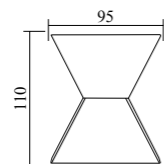

Wall light series 上下照壁灯

Model	GPS-111
Wattage	LED 2x2W
Voltage	85-265V
IP	54
Material	Aluminum+Lens
Dimension	110x95x45mm