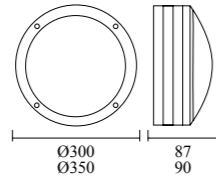

Model	GPS-340	GPS-341
Wattage	2xE27 / LED 30W	2xE27 / LED 24W
Voltage	220-240V / 85-265V	
IP	54	
Material	Aluminum+PC	
Dimension	350x90mm	300x87mm