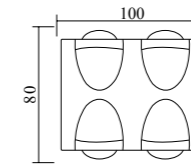

Model	GPS-95
Wattage	SMD 4x1W
Voltage	85-265V
IP	54
Material	Aluminum+Lens
Dimension	100x80x50mm