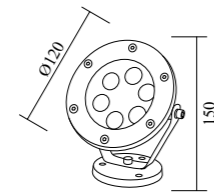

Model	GPS-456
Wattage	MR16 / LED 6x1W
Voltage	12V / 24V
IP	68
Material	304 Stainless steel+Glass
Dimension	120x150mm