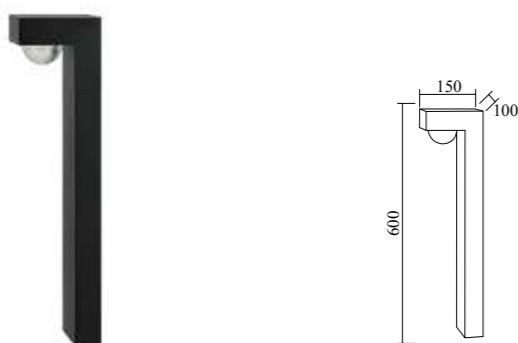

Model	GPS-290
Wattage	LED 10W
Voltage	85-265V
IP	54
Material	Aluminum+PC
Dimension	100x150x600mm