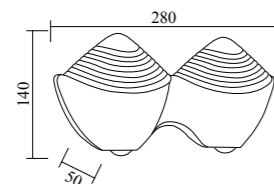

Model	GPS-123
Wattage	LED 2x5W+2x1W
Voltage	85-265V
IP	54
Material	Aluminum+PC+Lens
Dimension	280x140x50mm