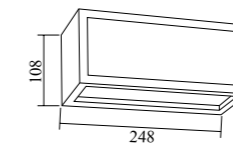

Model	GPS-320
Wattage	E27 / LED 10W
Voltage	220-240V / 85-265V
IP	54
Material	Aluminum+PC
Dimension	248x108x100mm