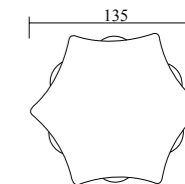

Model	GPS-127
Wattage	LED 6x1W
Voltage	85-265V
IP	54
Material	Aluminum+Lens
Dimension	135x45mm