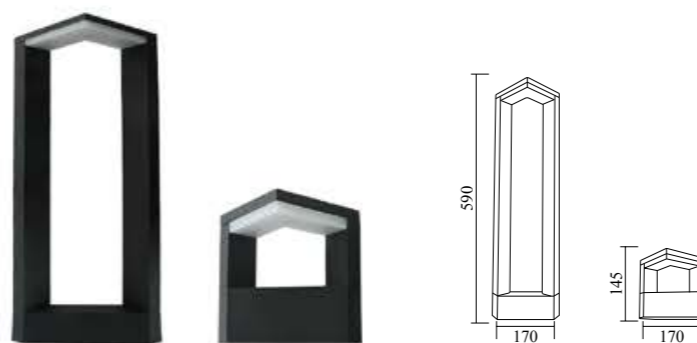

GPS-295 GPS-296

Model	GPS-295	GPS-296
Wattage	LED 12W	
Voltage	85-265V	
IP	54	
Material	Aluminum+PC	
Dimension	170x590mm	170x145mm