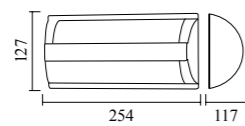

Model	GPS-344
Wattage	E27 / LED 10W
Voltage	220-240V / 85-265V
IP	54
Material	Aluminum+PC
Dimension	254x127x117mm