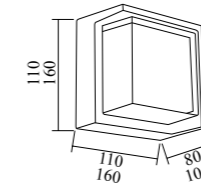

Model	GPS-326	GPS-327
Wattage	LED 10W	LED 7W
Voltage	85-265V	
IP	54	
Material	Aluminum+PC	
Dimension	160x160x105mm	110x110x80mm