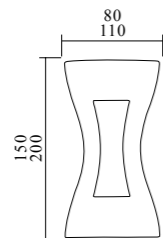

Outdoor Lights Catalog

Model	GPS-01
Wattage	COB 1-5W / 7W / 12-18W
Voltage	85-265V
IP	65
Material	Aluminum+Glass
Dimension	S: 40x70x245mm M: 60x80x260mm L: 80x110x280mm

Model	GPS-02	GPS-03
Wattage	COB 5W	COB 10W
Voltage	85-265V	
IP	65	
Material	Aluminum+Glass	
Dimension	S: 75x100x280mm	M: 84x122x320mm

Model	GPS-06
Wattage	2xGU10 50W
Voltage	220-240V
IP	65
Material	Aluminum+Glass
Dimension	65x110x500mm

Model	GPS-07
Wattage	GU10 50W
Voltage	220-240V
IP	65
Material	Aluminum+Glass
Dimension	65x110x210mm

Model	GPS-10
Wattage	COB 7-10W
Voltage	85-265V
IP	65
Material	Aluminum+Glass
Dimension	65x110x300mm

Model	GPS-11
Wattage	COB 7-10W
Voltage	85-265V
IP	65
Material	Aluminum+Glass
Dimension	65x85x300mm

Model	GPS-12
Wattage	COB 10-15W / 15-20W
Voltage	85-265V
IP	65
Material	Aluminum+Glass
Dimension	S: 65x230x280mm M: 75x230x280mm

GPS-79

GPS-80

Model	GPS-79	GPS-80
Wattage	COB 2x5W+SMD 6W	COB 2x3W+SMD 3W
Voltage	85-265V	
IP	54	
Material	Aluminum+PC+Lens	
Dimension	180x75x85mm	95x45x58mm

GPS-73

GPS-74

Model	GPS-73	GPS-74
Wattage	COB 2x5W+SMD 4W	COB 2x3W+SMD 2W
Voltage	85-265V	
IP	54	
Material	Aluminum+PC+Lens	
Dimension	200x110x60mm	150x80x55mm