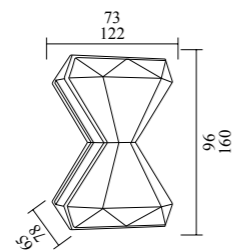

Wall light series 上下照壁灯

Model	GPS-41
Wattage	SMD 12W
Voltage	85-265V
IP	54
Material	Aluminum+PC
Dimension	105x105x130mm

Model	GPS-42
Wattage	SMD 12W
Voltage	85-265V
IP	54
Material	Aluminum+PC
Dimension	135x100x85mm

Model	GPS-43
Wattage	SMD 2+2W / SMD 4+4W
Voltage	85-265V
IP	54
Material	Aluminum+PC
Dimension	S: 96x73x65mm M: 160x122x78mm

Wall light series 上下照壁灯

Model	GPS-44	GPS-45
Wattage	SMD 4W+SMD 1W	
Voltage	85-265V	
IP	54	
Material	Aluminum+PC+Lens	
Dimension	Ø110x50mm	

Model	GPS-46
Wattage	SMD 5W+SMD 2W
Voltage	85-265V
IP	54
Material	Aluminum+PC+Lens
Dimension	Ø125x50mm

Model	GPS-47
Wattage	SMD 6W+SMD 2W
Voltage	85-265V
IP	54
Material	Aluminum+PC+Lens
Dimension	Ø140x50mm

Model	GPS-48
Wattage	SMD 8W+SMD 2W
Voltage	85-265V
IP	54
Material	Aluminum+PC+Lens
Dimension	Ø155x50mm