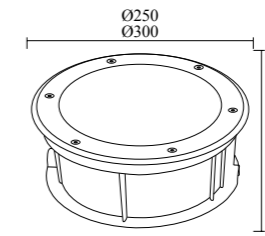

Model	GPS-379	GPS-380
Wattage	LED 30W	LED 50W
Voltage	85-265V	
IP	67	
Material	Aluminum+Glass +Stainless steel+Plastic	
Dimension	250x110mm	300x110mm