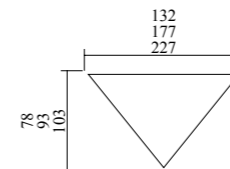

Model	GPS-124	GPS-125	GPS-126
Wattage	LED 3x1W	LED 4x1W	LED 5x1W
Voltage	85-265V		
IP	54		
Material	Aluminum+Lens		
Dimension	132x78x40mm	177x93x40mm	227x103x40mm