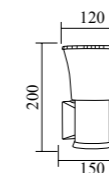

Model	GPS-06
Wattage	2xGU10 50W
Voltage	220-240V
IP	65
Material	Aluminum+Glass
Dimension	65x110x500mm

Model	GPS-07
Wattage	GU10 50W
Voltage	220-240V
IP	65
Material	Aluminum+Glass
Dimension	65x110x210mm

Model	GPS-15
Wattage	COB 10-15W / 15-20W
Voltage	85-265V
IP	65
Material	Aluminum+Glass
Dimension	S: 90x120x380mm M: 108x130x400mm

GPS-16
Dimension: 95xH300mm
Lamp: LED 5W / 7W
Material: Aluminum+Glass
IP65

GPS-32
Dimension: 100xH349mm
Lamp: GU10 / MR16 / LED 3W / 5W
Material: Aluminum+Glass
IP65

GPS-33
Dimension: 72xH190mm
Lamp: COB 3W / 5W / 6W
Material: Aluminum+Glass
IP65

GPS-35

GPS-34

Model	GPS-34	GPS-35
Wattage	E27 10W / LED 7W	LED 2x7W
Voltage	220-240V / 85-265V	
IP	54	
Material	Aluminum+PC	
Dimension	90x150x200mm	90x150x320mm

GPS-37

GPS-36

Model	GPS-36	GPS-37
Wattage	E27 10W / LED 7W	LED 2x7W
Voltage	220-240V / 85-265V	
IP	54	
Material	Aluminum+PC	
Dimension	90x150x200mm	90x150x320mm

GPS-39

GPS-38

Model	GPS-38	GPS-39
Wattage	E27 10W / LED 7W	LED 2x7W
Voltage	220-240V / 85-265V	
IP	54	
Material	Aluminum+PC	
Dimension	90x150x200mm	90x150x320mm