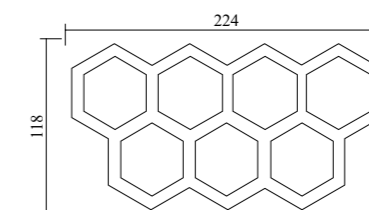

Wall light series 上下照壁灯

Model	GPS-105
Wattage	SMD 6x1W
Voltage	85-265V
IP	54
Material	Aluminum+Lens
Dimension	170x72x42mm

Model	GPS-106
Wattage	SMD 8x1W
Voltage	85-265V
IP	54
Material	Aluminum+Lens
Dimension	224x72x42mm

Wall light series 上下照壁灯

Model	GPS-107
Wattage	SMD 2x1W
Voltage	85-265V
IP	54
Material	Aluminum+Lens
Dimension	80x92x42mm

Model	GPS-108
Wattage	SMD 3x1W
Voltage	85-265V
IP	54
Material	Aluminum+Lens
Dimension	116x118x42mm

Model	GPS-109
Wattage	SMD 5x1W
Voltage	85-265V
IP	54
Material	Aluminum+Lens
Dimension	170x118x42mm

Model	GPS-110
Wattage	SMD 7x1W
Voltage	85-265V
IP	54
Material	Aluminum+Lens
Dimension	224x118x42mm