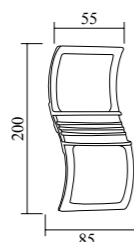

Outdoor Lights Catalog

Model	GPS-01
Wattage	COB 1-5W / 7W / 12-18W
Voltage	85-265V
IP	65
Material	Aluminum+Glass
Dimension	S: 40x70x245mm M: 60x80x260mm L: 80x110x280mm

Model	GPS-02	GPS-03
Wattage	COB 5W	COB 10W
Voltage	85-265V	
IP	65	
Material	Aluminum+Glass	
Dimension	S: 75x100x280mm	M: 84x122x320mm

Model	GPS-06
Wattage	2xGU10 50W
Voltage	220-240V
IP	65
Material	Aluminum+Glass
Dimension	65x110x500mm

Model	GPS-07
Wattage	GU10 50W
Voltage	220-240V
IP	65
Material	Aluminum+Glass
Dimension	65x110x210mm

Model	GPS-50
Wattage	SMD 2x7W
Voltage	85-265V
IP	54
Material	Aluminum+Lens
Dimension	78x110x260mm

Model	GPS-53
Wattage	SMD 5x1W
Voltage	85-265V
IP	54
Material	Aluminum+Lens
Dimension	155x140x52mm

Model	GPS-51
Wattage	SMD 2x7W
Voltage	85-265V
IP	54
Material	Aluminum+PC
Dimension	88x110x260mm

Model	GPS-59
Wattage	E27 15W
Voltage	220-240V
IP	54
Material	Aluminum+Glass
Dimension	110x157x171mm

Model	GPS-56
Wattage	LED 2x5W
Voltage	85-265V
IP	54
Material	Aluminum+PC+Lens
Dimension	200x45x55

Model	GPS-60
Wattage	LED 7W
Voltage	85-265V
IP	54
Material	Aluminum+PC
Dimension	105x155x105mm