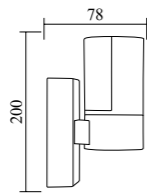

Wall light series 上下照壁灯

Model	GPS-128
Wattage	SMD 6W
Voltage	85-265V
IP	54
Material	Aluminum+PC
Dimension	78x200mm