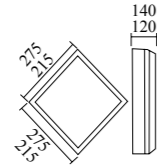

Model	GPS-330	GPS-331
Wattage	E27 / LED 20W	E27 / LED 10W
Voltage	220-240V / 85-265V	
IP	54	
Material	Aluminum+PC	
Dimension	275x275x140mm	215x215x120mm