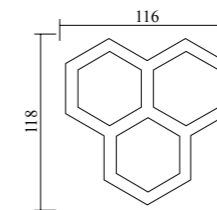

Model	GPS-108
Wattage	SMD 3x1W
Voltage	85-265V
IP	54
Material	Aluminum+Lens
Dimension	116x118x42mm