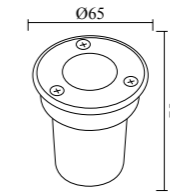

Underground light series 埋地灯

Model	GPS-371
Wattage	LED 3W
Voltage	85-265V
IP	67
Material	Aluminum+Glass +Stainless steel+Plastic
Dimension	65x75mm