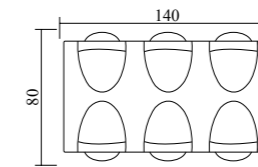

Model	GPS-96
Wattage	SMD 6x1W
Voltage	85-265V
IP	54
Material	Aluminum+Lens
Dimension	140x80x50mm