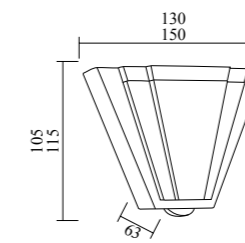

Model	GPS-62
Wattage	SMD 3x1W+4W / SMD 4x1W+5W
Voltage	85-265V
IP	54
Material	Aluminum+PC+Lens
Dimension	S: 135x105x63mm M: 150x115x63mm