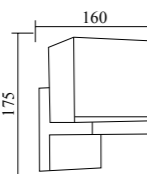

Model	GPS-130
Wattage	SMD 5W
Voltage	85-265V
IP	54
Material	Aluminum+PC
Dimension	175x100x160mm