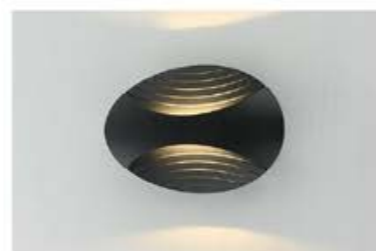

GPS-178
Dimension: 220x60x160mm
Lamp: LED 5W
Voltage: 85-265V
Material: Aluminum+Glass