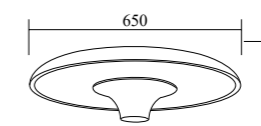

Model	GPS-466
Wattage	LED 100 / 120 / 160W
Voltage	85-265V
IP	65
Material	Aluminum+PC
Dimension	650x180mm