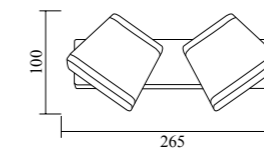

Model	GPS-71	GPS-72
Wattage	SMD 2x6W	SMD 4x6W
Voltage	85-265V	
IP	54	
Material	Aluminum+PC	
Dimension	265x90x100mm