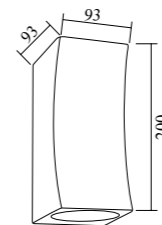

Model	GPS-132
Wattage	GU10x2 / COB 2x10W
Voltage	85-265V
IP	54
Material	Aluminum+Glass
Dimension	200x93x93mm