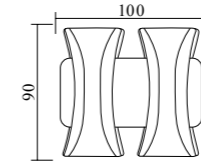

Model	GPS-92
Wattage	SMD 4x1W
Voltage	85-265V
IP	54
Material	Aluminum+Lens
Dimension	100x90x60mm