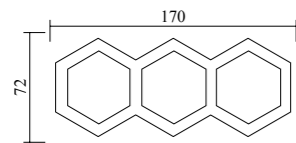

Wall light series 上下照壁灯

Model	GPS-105
Wattage	SMD 6x1W
Voltage	85-265V
IP	54
Material	Aluminum+Lens
Dimension	170x72x42mm