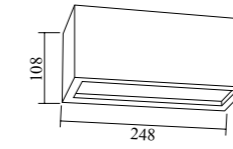

Model	GPS-319
Wattage	E27 / LED 10W
Voltage	220-240V / 85-265V
IP	54
Material	Aluminum+PC
Dimension	248x108x100mm