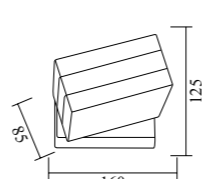

Wall light series 上下照壁灯

Wall light series 上下照壁灯

Model	GPS-65	GPS-66
Wattage	SMD 5W	SMD 2x5W
Voltage	85-265V	
IP	54	
Material	Aluminum+PC	
Dimension	120x120x135mm	

Model	GPS-67	GPS-68
Wattage	SMD 6W	SMD 2x6W
Voltage	85-265V	
IP	54	
Material	Aluminum+PC	
Dimension	126x85x100mm	

Model	GPS-69	GPS-70
Wattage	SMD 2x5W	SMD 4x5W
Voltage	85-265V	
IP	54	
Material	Aluminum+PC	
Dimension	265x90x130mm	

Model	GPS-71	GPS-72
Wattage	SMD 2x6W	SMD 4x6W
Voltage	85-265V	
IP	54	
Material	Aluminum+PC	
Dimension	265x90x100mm	

Model	GPS-63
Wattage	SMD 2x6W
Voltage	85-265V
IP	54
Material	Aluminum+PC
Dimension	165x125x85mm

Model	GPS-64
Wattage	SMD 2x6W
Voltage	85-265V
IP	54
Material	Aluminum+PC
Dimension	160x125x85mm