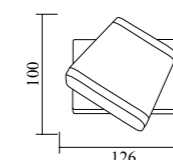

Model	GPS-67	GPS-68
Wattage	SMD 6W	SMD 2x6W
Voltage	85-265V	
IP	54	
Material	Aluminum+PC	
Dimension	126x85x100mm