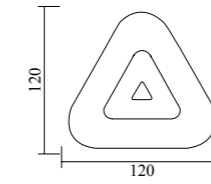

Model	GPS-117
Wattage	SMD 3W+2W
Voltage	85-265V
IP	54
Material	Aluminum+PC+Lens
Dimension	120x120x50mm