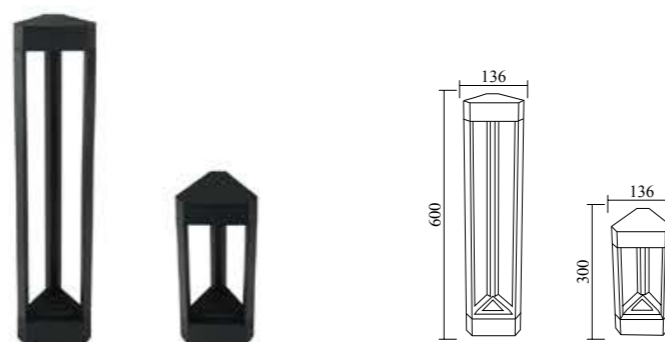

GPS-292 GPS-293

Model	GPS-292	GPS-293
Wattage	LED 12W	
Voltage	85-265V	
IP	54	
Material	Aluminum+PC	
Dimension	136x120x600mm	136x120x300mm