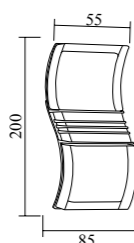

Outdoor Lights Catalog

Model	GPS-01
Wattage	COB 1-5W / 7W / 12-18W
Voltage	85-265V
IP	65
Material	Aluminum+Glass
Dimension	S: 40x70x245mm M: 60x80x260mm L: 80x110x280mm

Model	GPS-02	GPS-03
Wattage	COB 5W	COB 10W
Voltage	85-265V	
IP	65	
Material	Aluminum+Glass	
Dimension	S: 75x100x280mm	M: 84x122x320mm

Model	GPS-06
Wattage	2xGU10 50W
Voltage	220-240V
IP	65
Material	Aluminum+Glass
Dimension	65x110x500mm

Model	GPS-07
Wattage	GU10 50W
Voltage	220-240V
IP	65
Material	Aluminum+Glass
Dimension	65x110x210mm

Model	GPS-59
Wattage	E27 15W
Voltage	220-240V
IP	54
Material	Aluminum+Glass
Dimension	110x157x171mm

Model	GPS-56
Wattage	LED 2x5W
Voltage	85-265V
IP	54
Material	Aluminum+PC+Lens
Dimension	200x45x55

Model	GPS-60
Wattage	LED 7W
Voltage	85-265V
IP	54
Material	Aluminum+PC
Dimension	105x155x105mm

Model	GPS-57
Wattage	LED 2x5W
Voltage	85-265V
IP	54
Material	Aluminum+PC
Dimension	200x85x55mm

Model	GPS-61
Wattage	SMD 3x1W+4W / SMD 4x1W+5W
Voltage	85-265V
IP	54
Material	Aluminum+PC+Lens
Dimension	S: 125x120x60mm M: 150x140x71mm