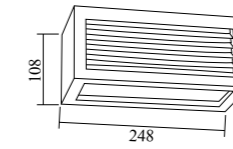

Model	GPS-321
Wattage	E27 / LED 10W
Voltage	220-240V / 85-265V
IP	54
Material	Aluminum+PC
Dimension	248x108x100mm