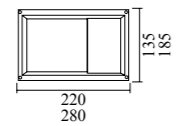

Model	GPS-336	GPS-337
Wattage	E27 / LED 10W/20W	E27 / LED 5W/10W
Voltage	220-240V / 85-265V	
IP	54	
Material	Aluminum+PC	
Dimension	280x185x100mm	220x135x65mm