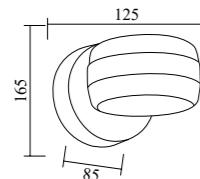

Wall light series 上下照壁灯

Wall light series 上下照壁灯

Model	GPS-65	GPS-66
Wattage	SMD 5W	SMD 2x5W
Voltage	85-265V	
IP	54	
Material	Aluminum+PC	
Dimension	120x120x135mm	

Model	GPS-67	GPS-68
Wattage	SMD 6W	SMD 2x6W
Voltage	85-265V	
IP	54	
Material	Aluminum+PC	
Dimension	126x85x100mm	

Model	GPS-69	GPS-70
Wattage	SMD 2x5W	SMD 4x5W
Voltage	85-265V	
IP	54	
Material	Aluminum+PC	
Dimension	265x90x130mm	

Model	GPS-71	GPS-72
Wattage	SMD 2x6W	SMD 4x6W
Voltage	85-265V	
IP	54	
Material	Aluminum+PC	
Dimension	265x90x100mm	

Model	GPS-63
Wattage	SMD 2x6W
Voltage	85-265V
IP	54
Material	Aluminum+PC
Dimension	165x125x85mm

Model	GPS-64
Wattage	SMD 2x6W
Voltage	85-265V
IP	54
Material	Aluminum+PC
Dimension	160x125x85mm