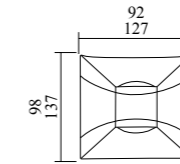

Model	GPS-101	GPS-102
Wattage	COB 2x5W	COB 2x3W
Voltage	85-265V	
IP	54	
Material	Aluminum+Lens	
Dimension	127x137x70mm	92x98x55mm