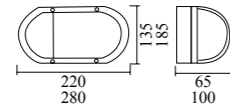

Model	GPS-334	GPS-335
Wattage	E27 / LED 10W/20W	E27 / LED 5W/10W
Voltage	220-240V / 85-265V	
IP	54	
Material	Aluminum+PC	
Dimension	280x185x100mm	220x135x65mm