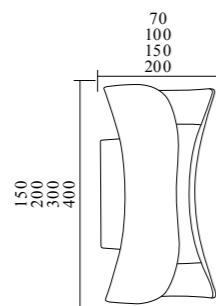

Model	GPS-83
Wattage	COB 2x5W / 10W / 20W / 30W
Voltage	85-265V
IP	54
Material	Aluminum+Glass
Dimension	S: 150x70x60mm
	M: 200x100x85mm
	L: 300x150x120mm
	XL: 400x200x140mm