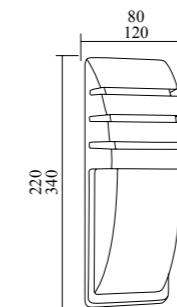

Model	GPS-338	GPS-339
Wattage	E27 / LED 10W	E27 / LED 5W
Voltage	220-240V / 85-265V	
IP	54	
Material	Aluminum+PC	
Dimension	340x120x110mm	220x80x75mm