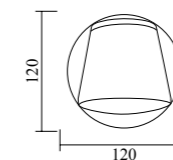

Model	GPS-65	GPS-66
Wattage	SMD 5W	SMD 2x5W
Voltage	85-265V	
IP	54	
Material	Aluminum+PC	
Dimension	120x120x135mm