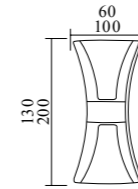

Model	GPS-90	GPS-91
Wattage	COB 2x7W+SMD 2W	COB 2x5W+SMD 2W
Voltage	85-265V	
IP	54	
Material	Aluminum+PC	
Dimension	200x100x80mm	130x60x50mm