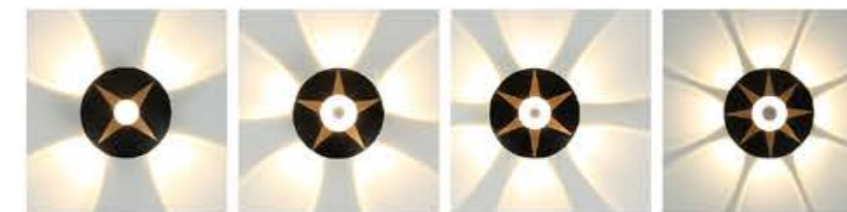

Wall light series 上下照壁灯

Model	GPS-44	GPS-45
Wattage	SMD 4W+SMD 1W	
Voltage	85-265V	
IP	54	
Material	Aluminum+PC+Lens	
Dimension	Ø110x50mm	

Model	GPS-46
Wattage	SMD 5W+SMD 2W
Voltage	85-265V
IP	54
Material	Aluminum+PC+Lens
Dimension	Ø125x50mm

Model	GPS-47
Wattage	SMD 6W+SMD 2W
Voltage	85-265V
IP	54
Material	Aluminum+PC+Lens
Dimension	Ø140x50mm

Model	GPS-48
Wattage	SMD 8W+SMD 2W
Voltage	85-265V
IP	54
Material	Aluminum+PC+Lens
Dimension	Ø155x50mm