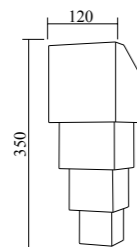

Model	GPS-94
Wattage	COB 2x5W
Voltage	85-265V
IP	54
Material	Aluminum+Glass
Dimension	120x350mm