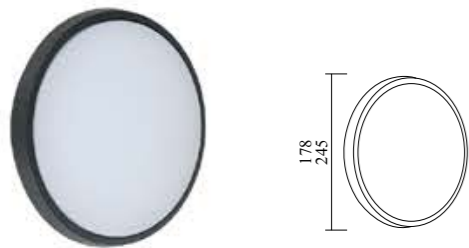

Model	GPS-315	GPS-316
Wattage	LED 24W	LED 18W
Voltage	85-265V	
IP	54	
Material	Aluminum+PC	
Dimension	245x45mm	178x45mm