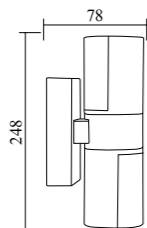

Model	GPS-129
Wattage	SMD 2x6W
Voltage	85-265V
IP	54
Material	Aluminum+PC
Dimension	78x248mm