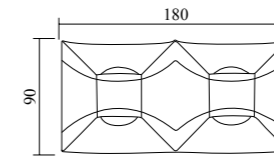

Model	GPS-99
Wattage	COB 2x5W / 2x10W
Voltage	85-265V
IP	54
Material	Aluminum+Glass
Dimension	275x95mm

Model	GPS-103
Wattage	COB 4x3W
Voltage	85-265V
IP	54
Material	Aluminum+Lens
Dimension	180x90x55mm