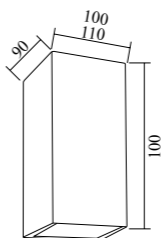

GPS-135   GPS-136

Model	GPS-135	GPS-136
Wattage	GU10x2 / LED 2x10W	GU10 / LED 10W
Voltage	85-265V	
IP	54	
Material	Aluminum+Glass	
Dimension	110x90x200mm	100x90x100mm