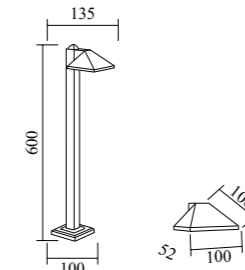

Lawn light series 草坪灯

Lawn light series 草坪灯

Model	GPS-278
Wattage	E27 15W / LED 9W
Voltage	220-240V / 85-265V
IP	54
Material	Aluminum+PC
Dimension	90x135x600mm

GPS-282 GPS-283

Model	GPS-282	GPS-283
Wattage	LED 7W	
Voltage	85-265V	
IP	54	
Material	Aluminum+Glass	
Dimension	135x100x600mm	100x100x52mm