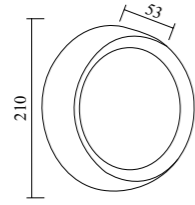

Bulkhead light series 防潮灯

Model	GPS-323
Wattage	LED 18W
Voltage	85-265V
IP	54
Material	Aluminum+PC
Dimension	210x53mm