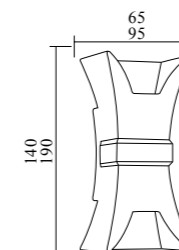

Model	GPS-85	GPS-86
Wattage	COB 2x10W	COB 2x5W
Voltage	85-265V	
IP	54	
Material	Aluminum+Glass	
Dimension	190x95x70mm	140x65x50mm