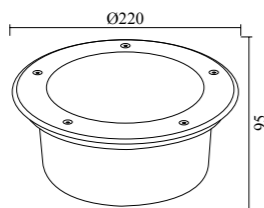

Model	GPS-378
Wattage	LED 30W
Voltage	85-265V
IP	67
Material	Aluminum+Glass +Stainless steel+Plastic
Dimension	220x95mm