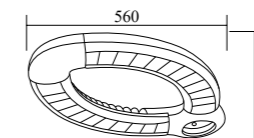

Model	GPS-465
Wattage	LED 2x30W
Voltage	85-265V
IP	65
Material	Aluminum+PC
Dimension	145x560mm