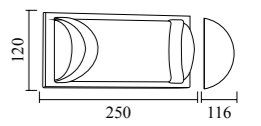

Model	GPS-346
Wattage	E27 / LED 10W
Voltage	220-240V / 85-265V
IP	54
Material	Aluminum+PC
Dimension	250x120x116mm