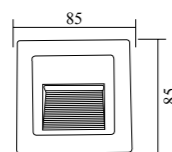

Model	GPS-422
Wattage	LED 1W / 3W
Voltage	85-265V
IP	54
Material	Aluminum+Glass+Plastic
Dimension	85x85x55mm