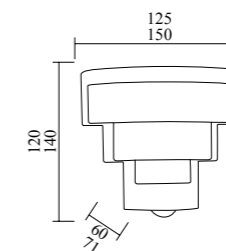

Model	GPS-61
Wattage	SMD 3x1W+4W / SMD 4x1W+5W
Voltage	85-265V
IP	54
Material	Aluminum+PC+Lens
Dimension	S: 125x120x60mm M: 150x140x71mm