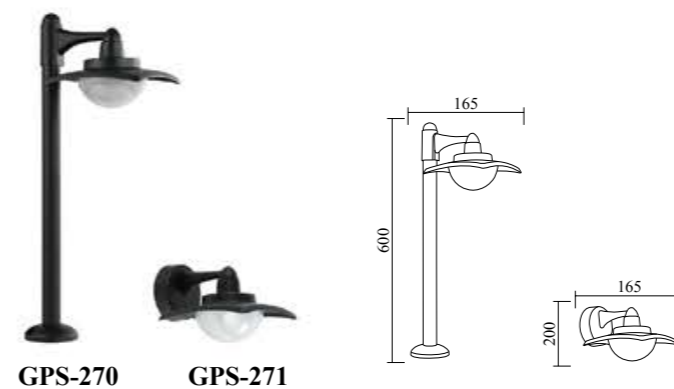

Model	GPS-270	GPS-271
Wattage	LED 7W	
Voltage	85-265V	
IP	54	
Material	Aluminum+PC	
Dimension	165x600mm	165x200mm