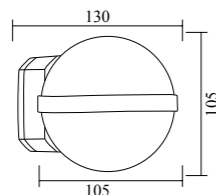

Wall light series 上下照壁灯

Model	GPS-41
Wattage	SMD 12W
Voltage	85-265V
IP	54
Material	Aluminum+PC
Dimension	105x105x130mm