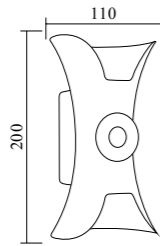

Model	GPS-04
Wattage	COB 10-12W / GU10
Voltage	85-265V / 220-240V
IP	65
Material	Aluminum+Glass
Dimension	80x120x360mm

Model	GPS-05
Wattage	COB 10-12W / GU10
Voltage	85-265V / 220-240V
IP	65
Material	Aluminum+Glass
Dimension	80x120x390mm

Model	GPS-06
Wattage	2xGU10 50W
Voltage	220-240V
IP	65
Material	Aluminum+Glass
Dimension	65x110x500mm

Model	GPS-07
Wattage	GU10 50W
Voltage	220-240V
IP	65
Material	Aluminum+Glass
Dimension	65x110x210mm

Model	GPS-10
Wattage	COB 7-10W
Voltage	85-265V
IP	65
Material	Aluminum+Glass
Dimension	65x110x300mm

Model	GPS-11
Wattage	COB 7-10W
Voltage	85-265V
IP	65
Material	Aluminum+Glass
Dimension	65x85x300mm

Model	GPS-12
Wattage	COB 10-15W / 15-20W
Voltage	85-265V
IP	65
Material	Aluminum+Glass
Dimension	S: 65x230x280mm M: 75x230x280mm

GPS-79

GPS-80

Model	GPS-79	GPS-80
Wattage	COB 2x5W+SMD 6W	COB 2x3W+SMD 3W
Voltage	85-265V	
IP	54	
Material	Aluminum+PC+Lens	
Dimension	180x75x85mm	95x45x58mm

GPS-73

GPS-74

Model	GPS-73	GPS-74
Wattage	COB 2x5W+SMD 4W	COB 2x3W+SMD 2W
Voltage	85-265V	
IP	54	
Material	Aluminum+PC+Lens	
Dimension	200x110x60mm	150x80x55mm