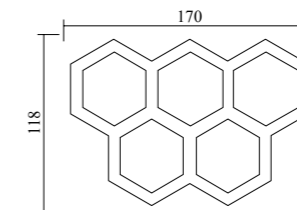

Model	GPS-109
Wattage	SMD 5x1W
Voltage	85-265V
IP	54
Material	Aluminum+Lens
Dimension	170x118x42mm