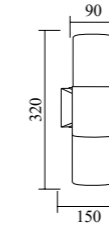

GPS-32
Dimension: 100xH349mm
Lamp: GU10 / MR16 / LED 3W / 5W
Material: Aluminum+Glass
IP65

GPS-33
Dimension: 72xH190mm
Lamp: COB 3W / 5W / 6W
Material: Aluminum+Glass
IP65

GPS-35

GPS-34

Model	GPS-34	GPS-35
Wattage	E27 10W / LED 7W	LED 2x7W
Voltage	220-240V / 85-265V	
IP	54	
Material	Aluminum+PC	
Dimension	90x150x200mm	90x150x320mm