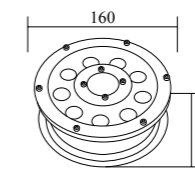

GPS-460

Model	GPS-459	GPS-460
Wattage	LED 6x1W	LED 9x1W
Voltage	12V / 24V	
IP	68	
Material	304 Stainless Steel+Glass	
Dimension	130x70mm	160x80mm