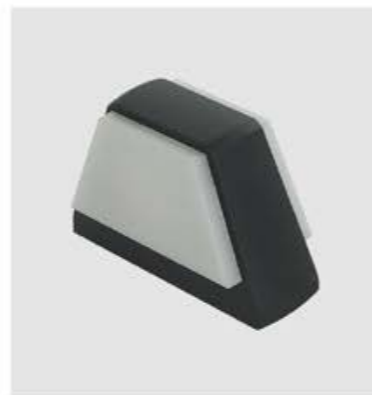

GPS-226
Dimension: 148x50x96mm
Lamp: LED 2x5W
Voltage: 85-265V
Material: Aluminum+PC