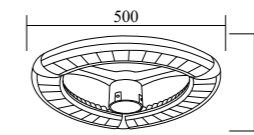

Model	GPS-464
Wattage	LED 3x30W
Voltage	85-265V
IP	65
Material	Aluminum+PC
Dimension	455x500mm