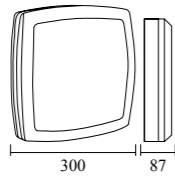

Model	GPS-342
Wattage	2xE27 / LED 24W
Voltage	220-240V / 85-265V
IP	54
Material	Aluminum+PC
Dimension	300x300x87mm