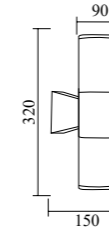

Model	GPS-36	GPS-37
Wattage	E27 10W / LED 7W	LED 2x7W
Voltage	220-240V / 85-265V	
IP	54	
Material	Aluminum+PC	
Dimension	90x150x200mm	90x150x320mm