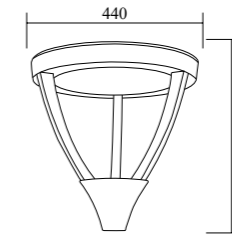

Model	GPS-463
Wattage	LED 50 / 60W
Voltage	85-265V
IP	65
Material	Aluminum+PC
Dimension	440x440mm