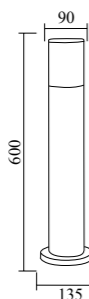

Model	GPS-279
Wattage	E27 15W / LED 9W
Voltage	220-240V / 85-265V
IP	54
Material	Aluminum+PC
Dimension	90x135x600mm