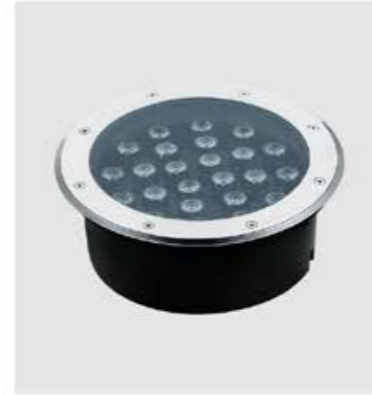

GPS-393
Dimension: 250x90mm
Lamp: LED 24x1W / LED 36x1W
Voltage: 85-265V
Material: Aluminum+Glass+
Stainless steel+Plastic