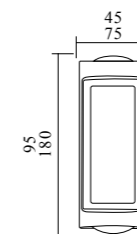

Model	GPS-79	GPS-80
Wattage	COB 2x5W+SMD 6W	COB 2x3W+SMD 3W
Voltage	85-265V	
IP	54	
Material	Aluminum+PC+Lens	
Dimension	180x75x85mm	95x45x58mm