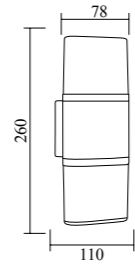

Wall light series 上下照壁灯

Model	GPS-49
Wattage	SMD 12W
Voltage	85-265V
IP	54
Material	Aluminum+PC
Dimension	125x183x245mm

Model	GPS-52
Wattage	SMD 3x1W
Voltage	85-265V
IP	54
Material	Aluminum+Lens
Dimension	105x140x52mm

Model	GPS-50
Wattage	SMD 2x7W
Voltage	85-265V
IP	54
Material	Aluminum+Lens
Dimension	78x110x260mm

Model	GPS-53
Wattage	SMD 5x1W
Voltage	85-265V
IP	54
Material	Aluminum+Lens
Dimension	155x140x52mm

Model	GPS-51
Wattage	SMD 2x7W
Voltage	85-265V
IP	54
Material	Aluminum+PC
Dimension	88x110x260mm

Model	GPS-54
Wattage	SMD 7x1W
Voltage	85-265V
IP	54
Material	Aluminum+Lens
Dimension	205x140x52mm

Wall light series 上下照壁灯