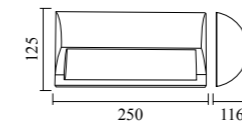

Model	GPS-345
Wattage	E27 / LED 10W
Voltage	220-240V / 85-265V
IP	54
Material	Aluminum+PC
Dimension	250x125x116mm