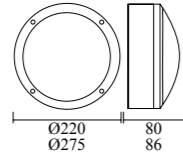

Model	GPS-332	GPS-333
Wattage	E27 / LED 20W	E27 / LED 10W
Voltage	220-240V / 85-265V	
IP	54	
Material	Aluminum+PC	
Dimension	275x86mm	220x80mm