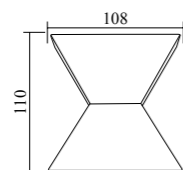

Model	GPS-112
Wattage	LED 4x2W
Voltage	85-265V
IP	54
Material	Aluminum+Lens
Dimension	110x108x45mm