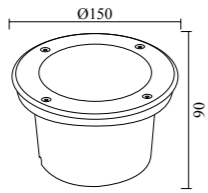

Underground light series 埋地灯

Model:	GPS-375
Wattage:	LED 10W
Voltage:	85-265V
IP:	67
Material:	Aluminum+Glass +Stainless steel+Plastic
Dimension:	150x90mm