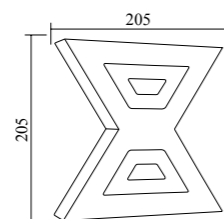

Wall light series 上下照壁灯

Model	GPS-111
Wattage	LED 2x2W
Voltage	85-265V
IP	54
Material	Aluminum+Lens
Dimension	110x95x45mm

Model	GPS-112
Wattage	LED 4x2W
Voltage	85-265V
IP	54
Material	Aluminum+Lens
Dimension	110x108x45mm

Model	GPS-113
Wattage	LED 6x2W
Voltage	85-265V
IP	54
Material	Aluminum+Lens
Dimension	160x160x45mm

Model	GPS-114
Wattage	LED 8x1W+SMD 4W
Voltage	85-265V
IP	54
Material	Aluminum+Lens
Dimension	205x205x45mm

Wall light series 上下照壁灯

Model	GPS-115
Wattage	COB 3x3W
Voltage	85-265V
IP	54
Material	Aluminum+Lens
Dimension	155x70x45mm