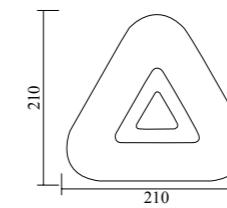

Model	GPS-119
Wattage	SMD 9W+2W
Voltage	85-265V
IP	54
Material	Aluminum+PC+Lens
Dimension	210x210x50mm