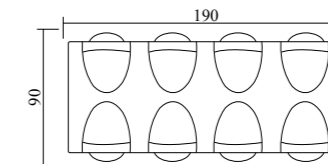

Model	GPS-97
Wattage	SMD 8x1W
Voltage	85-265V
IP	54
Material	Aluminum+Lens
Dimension	190x90x50mm