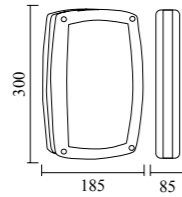

Model	GPS-343
Wattage	E27 / LED 20W
Voltage	220-240V / 85-265V
IP	54
Material	Aluminum+PC
Dimension	300x185x85mm