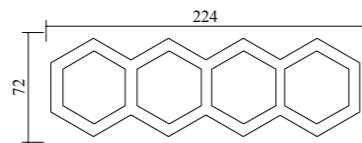

Wall light series 上下照壁灯

Model	GPS-105
Wattage	SMD 6x1W
Voltage	85-265V
IP	54
Material	Aluminum+Lens
Dimension	170x72x42mm

Model	GPS-106
Wattage	SMD 8x1W
Voltage	85-265V
IP	54
Material	Aluminum+Lens
Dimension	224x72x42mm

Wall light series 上下照壁灯

Model	GPS-107
Wattage	SMD 2x1W
Voltage	85-265V
IP	54
Material	Aluminum+Lens
Dimension	80x92x42mm

Model	GPS-108
Wattage	SMD 3x1W
Voltage	85-265V
IP	54
Material	Aluminum+Lens
Dimension	116x118x42mm

Model	GPS-109
Wattage	SMD 5x1W
Voltage	85-265V
IP	54
Material	Aluminum+Lens
Dimension	170x118x42mm

Model	GPS-110
Wattage	SMD 7x1W
Voltage	85-265V
IP	54
Material	Aluminum+Lens
Dimension	224x118x42mm