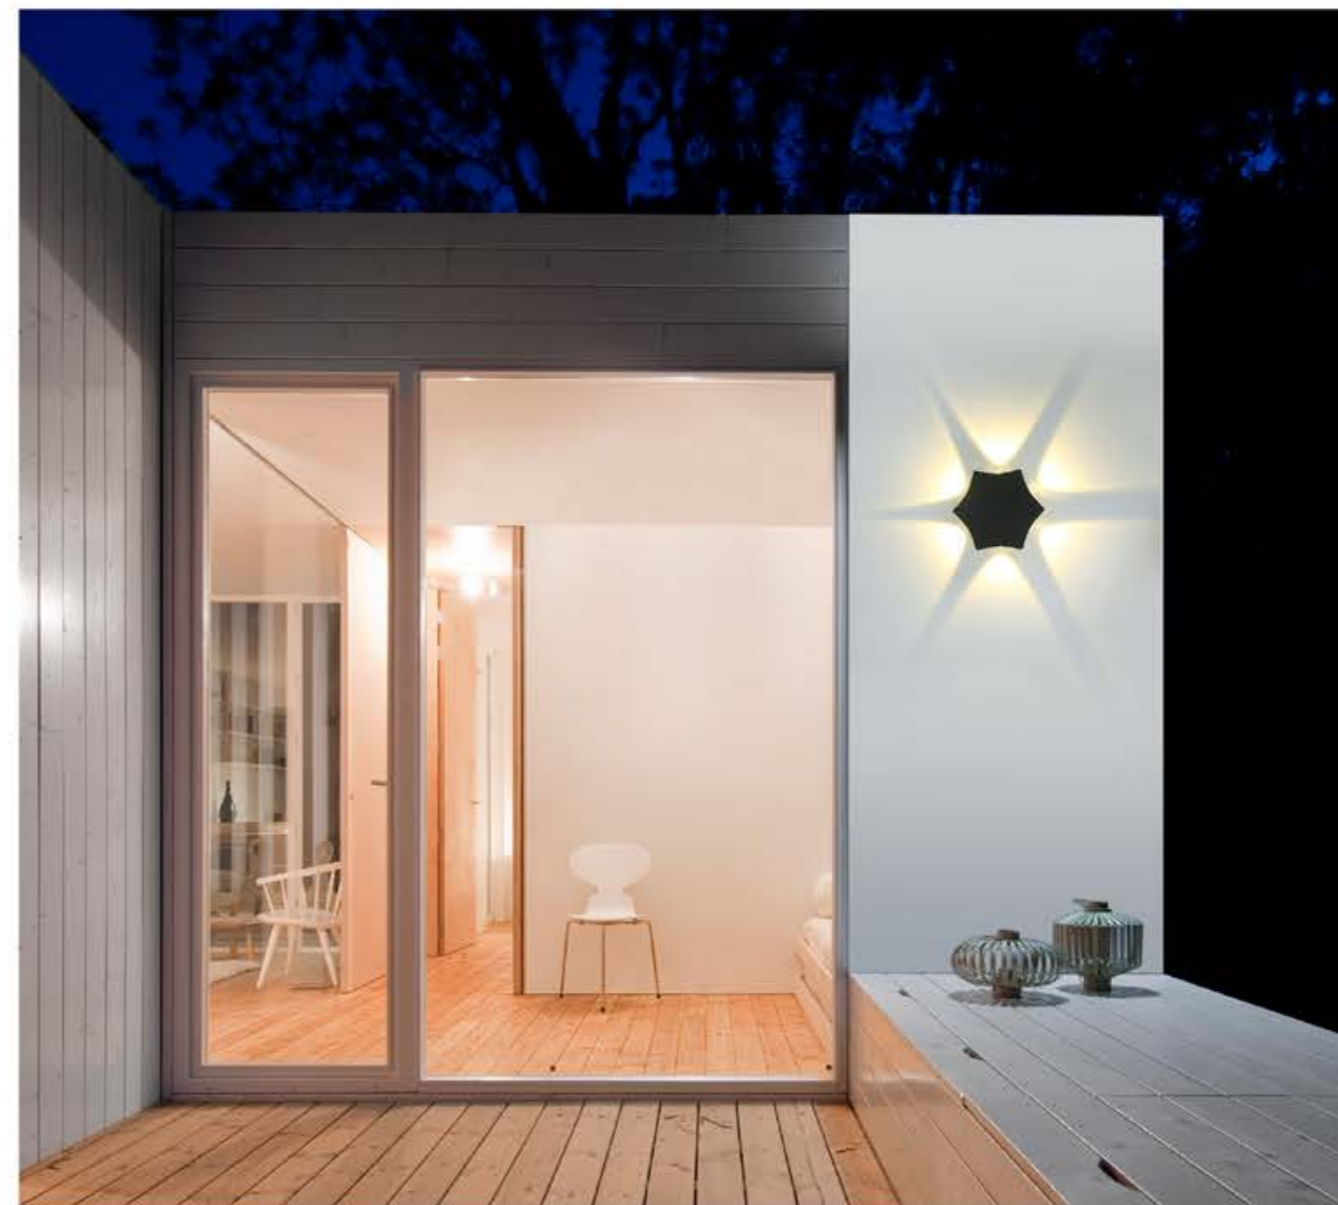

Model	GPS-120
Wattage	LED 5W+1W
Voltage	85-265V
IP	54
Material	Aluminum+PC+Lens
Dimension	145x90x50mm

Model	GPS-121
Wattage	LED 5W+1W
Voltage	85-265V
IP	54
Material	Aluminum+PC+Lens
Dimension	145x140x50mm

Model	GPS-122
Wattage	LED 2x5W+2x1W
Voltage	85-265V
IP	54
Material	Aluminum+PC+Lens
Dimension	280x90x50mm

Model	GPS-123
Wattage	LED 2x5W+2x1W
Voltage	85-265V
IP	54
Material	Aluminum+PC+Lens
Dimension	280x140x50mm

Model	GPS-124	GPS-125	GPS-126
Wattage	LED 3x1W	LED 4x1W	LED 5x1W
Voltage	85-265V		
IP	54		
Material	Aluminum+Lens		
Dimension	132x78x40mm	177x93x40mm	227x103x40mm

Model	GPS-127
Wattage	LED 6x1W
Voltage	85-265V
IP	54
Material	Aluminum+Lens
Dimension	135x45mm