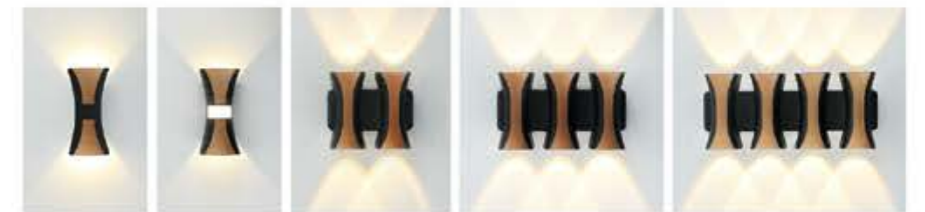

Model	GPS-88	GPS-89
Wattage	COB 2x10W	COB 2x5W
Voltage	85-265V	
IP	54	
Material	Aluminum+Glass	
Dimension	200x100x80mm	130x60x50mm

Model	GPS-90	GPS-91
Wattage	COB 2x7W+SMD 2W	COB 2x5W+SMD 2W
Voltage	85-265V	
IP	54	
Material	Aluminum+PC	
Dimension	200x100x80mm	130x60x50mm

Model	GPS-92
Wattage	SMD 4x1W
Voltage	85-265V
IP	54
Material	Aluminum+Lens
Dimension	100x90x60mm

Model	GPS-93
Wattage	SMD 6x1W
Voltage	85-265V
IP	54
Material	Aluminum+Lens
Dimension	150x90x60mm

Model	GPS-87
Wattage	SMD 8x1W
Voltage	85-265V
IP	54
Material	Aluminum+Lens
Dimension	210x90x60mm