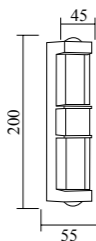

Model	GPS-06
Wattage	2xGU10 50W
Voltage	220-240V
IP	65
Material	Aluminum+Glass
Dimension	65x110x500mm

Model	GPS-07
Wattage	GU10 50W
Voltage	220-240V
IP	65
Material	Aluminum+Glass
Dimension	65x110x210mm

Model	GPS-50
Wattage	SMD 2x7W
Voltage	85-265V
IP	54
Material	Aluminum+Lens
Dimension	78x110x260mm

Model	GPS-53
Wattage	SMD 5x1W
Voltage	85-265V
IP	54
Material	Aluminum+Lens
Dimension	155x140x52mm

Model	GPS-51
Wattage	SMD 2x7W
Voltage	85-265V
IP	54
Material	Aluminum+PC
Dimension	88x110x260mm

Model	GPS-54
Wattage	SMD 7x1W
Voltage	85-265V
IP	54
Material	Aluminum+Lens
Dimension	205x140x52mm

Wall light series 上下照壁灯

Wall light series 上下照壁灯

Wall light series 上下照壁灯

Model	GPS-55
Wattage	LED 2x5W
Voltage	85-265V
IP	54
Material	Aluminum+PC+Lens
Dimension	200x45x55

Model	GPS-59
Wattage	E27 15W
Voltage	220-240V
IP	54
Material	Aluminum+Glass
Dimension	110x157x171mm

Model	GPS-56
Wattage	LED 2x5W
Voltage	85-265V
IP	54
Material	Aluminum+PC+Lens
Dimension	200x45x55

Model	GPS-60
Wattage	LED 7W
Voltage	85-265V
IP	54
Material	Aluminum+PC
Dimension	105x155x105mm