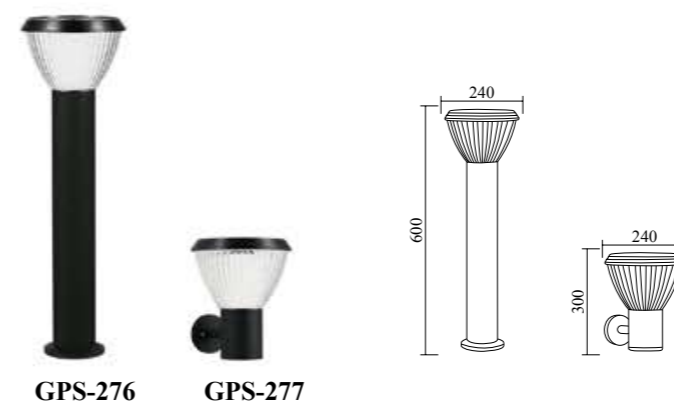

Model	GPS-276	GPS-277
Wattage	E27 / Solar LED 4W	
Voltage	220-240V / 85-265V	
IP	54	
Material	Aluminum+PC	
Dimension	240x600mm	240x300mm