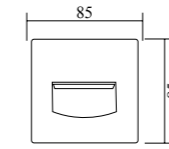

Model	GPS-423
Wattage	LED 1W / 3W
Voltage	85-265V
IP	54
Material	Aluminum+Glass+Plastic
Dimension	85x85x55mm