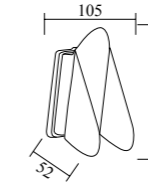

Model	GPS-49
Wattage	SMD 12W
Voltage	85-265V
IP	54
Material	Aluminum+PC
Dimension	125x183x245mm

Model	GPS-52
Wattage	SMD 3x1W
Voltage	85-265V
IP	54
Material	Aluminum+Lens
Dimension	105x140x52mm