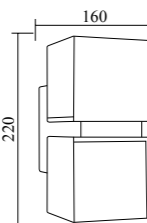

Model	GPS-131
Wattage	SMD 2x5W
Voltage	85-265V
IP	54
Material	Aluminum+PC
Dimension	220x100x160mm