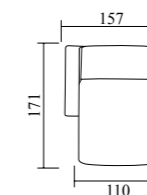

Model	GPS-50
Wattage	SMD 2x7W
Voltage	85-265V
IP	54
Material	Aluminum+Lens
Dimension	78x110x260mm

Model	GPS-53
Wattage	SMD 5x1W
Voltage	85-265V
IP	54
Material	Aluminum+Lens
Dimension	155x140x52mm

Model	GPS-51
Wattage	SMD 2x7W
Voltage	85-265V
IP	54
Material	Aluminum+PC
Dimension	88x110x260mm

Model	GPS-54
Wattage	SMD 7x1W
Voltage	85-265V
IP	54
Material	Aluminum+Lens
Dimension	205x140x52mm

Wall light series 上下照壁灯

Wall light series 上下照壁灯

Wall light series 上下照壁灯

Model	GPS-55
Wattage	LED 2x5W
Voltage	85-265V
IP	54
Material	Aluminum+PC+Lens
Dimension	200x45x55