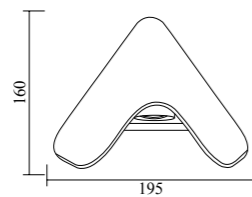

Model	GPS-116
Wattage	COB 7W
Voltage	85-265V
IP	54
Material	Aluminum+Lens
Dimension	195x160x90mm