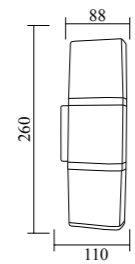

Outdoor Lights Catalog

Model	GPS-01
Wattage	COB 1-5W / 7W / 12-18W
Voltage	85-265V
IP	65
Material	Aluminum+Glass
Dimension	S: 40x70x245mm M: 60x80x260mm L: 80x110x280mm

Model	GPS-02	GPS-03
Wattage	COB 5W	COB 10W
Voltage	85-265V	
IP	65	
Material	Aluminum+Glass	
Dimension	S: 75x100x280mm	M: 84x122x320mm

Model	GPS-06
Wattage	2xGU10 50W
Voltage	220-240V
IP	65
Material	Aluminum+Glass
Dimension	65x110x500mm

Model	GPS-07
Wattage	GU10 50W
Voltage	220-240V
IP	65
Material	Aluminum+Glass
Dimension	65x110x210mm

Wall light series 上下照壁灯

Model	GPS-49
Wattage	SMD 12W
Voltage	85-265V
IP	54
Material	Aluminum+PC
Dimension	125x183x245mm

Model	GPS-52
Wattage	SMD 3x1W
Voltage	85-265V
IP	54
Material	Aluminum+Lens
Dimension	105x140x52mm

Model	GPS-50
Wattage	SMD 2x7W
Voltage	85-265V
IP	54
Material	Aluminum+Lens
Dimension	78x110x260mm

Model	GPS-53
Wattage	SMD 5x1W
Voltage	85-265V
IP	54
Material	Aluminum+Lens
Dimension	155x140x52mm

Model	GPS-51
Wattage	SMD 2x7W
Voltage	85-265V
IP	54
Material	Aluminum+PC
Dimension	88x110x260mm