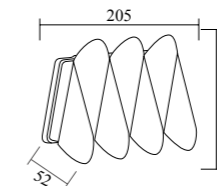

Model	GPS-51
Wattage	SMD 2x7W
Voltage	85-265V
IP	54
Material	Aluminum+PC
Dimension	88x110x260mm

Model	GPS-54
Wattage	SMD 7x1W
Voltage	85-265V
IP	54
Material	Aluminum+Lens
Dimension	205x140x52mm