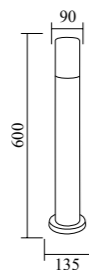

Lawn light series 草坪灯

Lawn light series 草坪灯

Model	GPS-278
Wattage	E27 15W / LED 9W
Voltage	220-240V / 85-265V
IP	54
Material	Aluminum+PC
Dimension	90x135x600mm