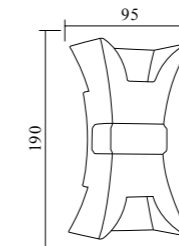

Model	GPS-84
Wattage	COB 2x7W+SMD 3W
Voltage	85-265V
IP	54
Material	Aluminum+Glass
Dimension	190x95x70mm