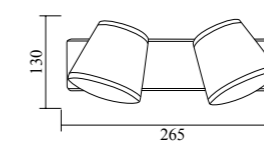

Model	GPS-69	GPS-70
Wattage	SMD 2x5W	SMD 4x5W
Voltage	85-265V	
IP	54	
Material	Aluminum+PC	
Dimension	265x90x130mm