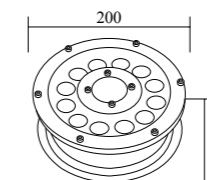

Model	GPS-458
Wattage	MR16 / LED 12x1W
Voltage	12V / 24V
IP	68
Material	304 Stainless steel+Glass
Dimension	155x210mm

GPS-459

GPS-460

Model	GPS-459	GPS-460
Wattage	LED 6x1W	LED 9x1W
Voltage	12V / 24V	
IP	68	
Material	304 Stainless Steel+Glass	
Dimension	130x70mm	160x80mm