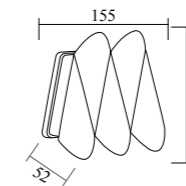

Outdoor Lights Catalog

Model	GPS-01
Wattage	COB 1-5W / 7W / 12-18W
Voltage	85-265V
IP	65
Material	Aluminum+Glass
Dimension	S: 40x70x245mm M: 60x80x260mm L: 80x110x280mm

Model	GPS-02	GPS-03
Wattage	COB 5W	COB 10W
Voltage	85-265V	
IP	65	
Material	Aluminum+Glass	
Dimension	S: 75x100x280mm	M: 84x122x320mm

Model	GPS-06
Wattage	2xGU10 50W
Voltage	220-240V
IP	65
Material	Aluminum+Glass
Dimension	65x110x500mm

Model	GPS-07
Wattage	GU10 50W
Voltage	220-240V
IP	65
Material	Aluminum+Glass
Dimension	65x110x210mm

Wall light series 上下照壁灯

Model	GPS-49
Wattage	SMD 12W
Voltage	85-265V
IP	54
Material	Aluminum+PC
Dimension	125x183x245mm

Model	GPS-52
Wattage	SMD 3x1W
Voltage	85-265V
IP	54
Material	Aluminum+Lens
Dimension	105x140x52mm

Model	GPS-50
Wattage	SMD 2x7W
Voltage	85-265V
IP	54
Material	Aluminum+Lens
Dimension	78x110x260mm

Model	GPS-53
Wattage	SMD 5x1W
Voltage	85-265V
IP	54
Material	Aluminum+Lens
Dimension	155x140x52mm

Model	GPS-51
Wattage	SMD 2x7W
Voltage	85-265V
IP	54
Material	Aluminum+PC
Dimension	88x110x260mm