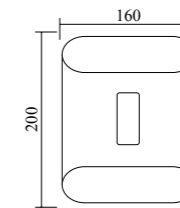

Model	GPS-104
Wattage	COB 2x5W+SMD 2W
Voltage	85-265V
IP	54
Material	Aluminum+Glass
Dimension	200x160x65mm