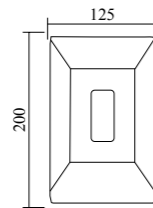

Model	GPS-100
Wattage	COB 2x5W+SMD 2W
Voltage	85-265V
IP	54
Material	Aluminum+Glass
Dimension	200x125x70mm