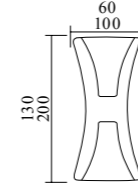

Model	GPS-88	GPS-89
Wattage	COB 2x10W	COB 2x5W
Voltage	85-265V	
IP	54	
Material	Aluminum+Glass	
Dimension	200x100x80mm	130x60x50mm