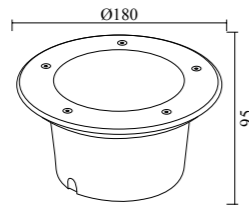

Model	GPS-376
Wattage	LED 15 / 20W
Voltage	85-265V
IP	67
Material	Aluminum+Glass +Stainless steel+Plastic
Dimension	180x95mm