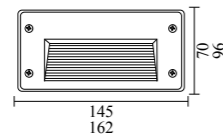

Model	GPS-420	GPS-421
Wattage	LED 5W	LED 3W
Voltage	85-265V	
IP	54	
Material	Aluminum+Glass+Plastic	
Dimension	162x96x65mm	145x70x55mm