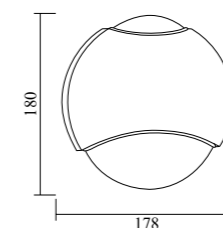

Model	GPS-329
Wattage	LED 7W+3W
Voltage	85-265V
IP	54
Material	Aluminum+PC
Dimension	180x178x53mm