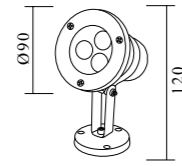

Model	GPS-455
Wattage	MR16 / LED 3x1W
Voltage	12V / 24V
IP	68
Material	304 Stainless steel+Glass
Dimension	82x120mm