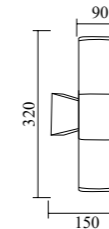

GPS-32
Dimension: 100xH349mm
Lamp: GU10 / MR16 / LED 3W / 5W
Material: Aluminum+Glass
IP65

GPS-33
Dimension: 72xH190mm
Lamp: COB 3W / 5W / 6W
Material: Aluminum+Glass
IP65

GPS-35

GPS-34

Model	GPS-34	GPS-35
Wattage	E27 10W / LED 7W	LED 2x7W
Voltage	220-240V / 85-265V	
IP	54	
Material	Aluminum+PC	
Dimension	90x150x200mm	90x150x320mm

GPS-37

GPS-36

Model	GPS-36	GPS-37
Wattage	E27 10W / LED 7W	LED 2x7W
Voltage	220-240V / 85-265V	
IP	54	
Material	Aluminum+PC	
Dimension	90x150x200mm	90x150x320mm

GPS-39

GPS-38

Model	GPS-38	GPS-39
Wattage	E27 10W / LED 7W	LED 2x7W
Voltage	220-240V / 85-265V	
IP	54	
Material	Aluminum+PC	
Dimension	90x150x200mm	90x150x320mm