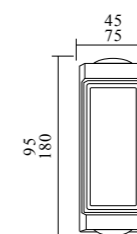

Model	GPS-06
Wattage	2xGU10 50W
Voltage	220-240V
IP	65
Material	Aluminum+Glass
Dimension	65x110x500mm

Model	GPS-07
Wattage	GU10 50W
Voltage	220-240V
IP	65
Material	Aluminum+Glass
Dimension	65x110x210mm

Model	GPS-63
Wattage	SMD 2x6W
Voltage	85-265V
IP	54
Material	Aluminum+PC
Dimension	165x125x85mm

Model	GPS-64
Wattage	SMD 2x6W
Voltage	85-265V
IP	54
Material	Aluminum+PC
Dimension	160x125x85mm

GPS-75

GPS-76

Model	GPS-75	GPS-76
Wattage	COB 2x5W+SMD 6W	COB 2x3W+SMD 3W
Voltage	85-265V	
IP	54	
Material	Aluminum+PC+Lens	
Dimension	180x75x85mm	95x45x58mm

GPS-77

GPS-78

Model	GPS-77	GPS-78
Wattage	COB 2x5W+SMD 6W	COB 2x3W+SMD 3W
Voltage	85-265V	
IP	54	
Material	Aluminum+PC+Lens	
Dimension	180x75x85mm	95x45x58mm