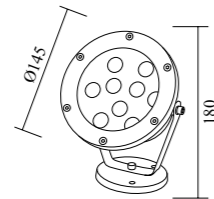

Model	GPS-457
Wattage	MR16 / LED 9x1W
Voltage	12V / 24V
IP	68
Material	304 Stainless steel+Glass
Dimension	145x180mm