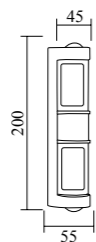

Model	GPS-06
Wattage	2xGU10 50W
Voltage	220-240V
IP	65
Material	Aluminum+Glass
Dimension	65x110x500mm

Model	GPS-07
Wattage	GU10 50W
Voltage	220-240V
IP	65
Material	Aluminum+Glass
Dimension	65x110x210mm

Model	GPS-50
Wattage	SMD 2x7W
Voltage	85-265V
IP	54
Material	Aluminum+Lens
Dimension	78x110x260mm

Model	GPS-53
Wattage	SMD 5x1W
Voltage	85-265V
IP	54
Material	Aluminum+Lens
Dimension	155x140x52mm

Model	GPS-51
Wattage	SMD 2x7W
Voltage	85-265V
IP	54
Material	Aluminum+PC
Dimension	88x110x260mm

Model	GPS-54
Wattage	SMD 7x1W
Voltage	85-265V
IP	54
Material	Aluminum+Lens
Dimension	205x140x52mm

Wall light series 上下照壁灯

Wall light series 上下照壁灯

Wall light series 上下照壁灯

Model	GPS-55
Wattage	LED 2x5W
Voltage	85-265V
IP	54
Material	Aluminum+PC+Lens
Dimension	200x45x55

Model	GPS-59
Wattage	E27 15W
Voltage	220-240V
IP	54
Material	Aluminum+Glass
Dimension	110x157x171mm

Model	GPS-56
Wattage	LED 2x5W
Voltage	85-265V
IP	54
Material	Aluminum+PC+Lens
Dimension	200x45x55

Model	GPS-60
Wattage	LED 7W
Voltage	85-265V
IP	54
Material	Aluminum+PC
Dimension	105x155x105mm