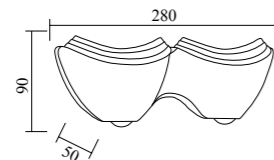

Model	GPS-116
Wattage	COB 7W
Voltage	85-265V
IP	54
Material	Aluminum+Lens
Dimension	195x160x90mm

Model	GPS-120
Wattage	LED 5W+1W
Voltage	85-265V
IP	54
Material	Aluminum+PC+Lens
Dimension	145x90x50mm

Model	GPS-121
Wattage	LED 5W+1W
Voltage	85-265V
IP	54
Material	Aluminum+PC+Lens
Dimension	145x140x50mm