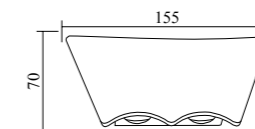

Wall light series 上下照壁灯