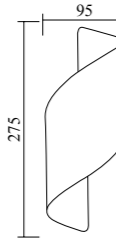

Wall light series 上下照壁灯

Model	GPS-98
Wattage	COB 2x5W / 2x10W
Voltage	85-265V
IP	54
Material	Aluminum+Glass
Dimension	295x80mm

Model	GPS-101	GPS-102
Wattage	COB 2x5W	COB 2x3W
Voltage	85-265V	
IP	54	
Material	Aluminum+Lens	
Dimension	127x137x70mm	92x98x55mm

Model	GPS-99
Wattage	COB 2x5W / 2x10W
Voltage	85-265V
IP	54
Material	Aluminum+Glass
Dimension	275x95mm

Model	GPS-103
Wattage	COB 4x3W
Voltage	85-265V
IP	54
Material	Aluminum+Lens
Dimension	180x90x55mm

Model	GPS-100
Wattage	COB 2x5W+SMD 2W
Voltage	85-265V
IP	54
Material	Aluminum+Glass
Dimension	200x125x70mm

Model	GPS-104
Wattage	COB 2x5W+SMD 2W
Voltage	85-265V
IP	54
Material	Aluminum+Glass
Dimension	200x160x65mm