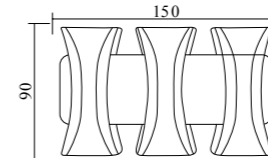

Model	GPS-93
Wattage	SMD 6x1W
Voltage	85-265V
IP	54
Material	Aluminum+Lens
Dimension	150x90x60mm