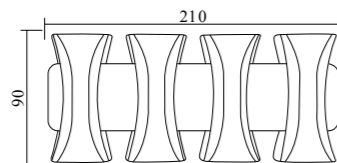

Model	GPS-87
Wattage	SMD 8x1W
Voltage	85-265V
IP	54
Material	Aluminum+Lens
Dimension	210x90x60mm