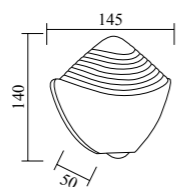

Model	GPS-121
Wattage	LED 5W+1W
Voltage	85-265V
IP	54
Material	Aluminum+PC+Lens
Dimension	145x140x50mm