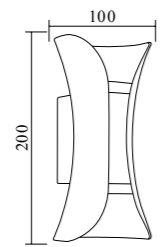

Model	GPS-82
Wattage	COB 2x5W+SMD 2W
Voltage	85-265V
IP	54
Material	Aluminum+Glass+PC
Dimension	200x100x80mm