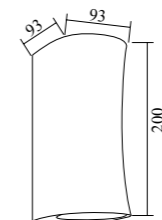

Model	GPS-133
Wattage	GU10x2 / COB 2x10W
Voltage	85-265V
IP	54
Material	Aluminum+Glass
Dimension	200x93x93mm