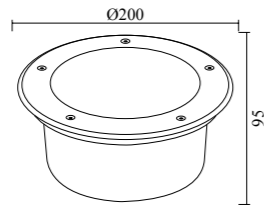

Model	GPS-377
Wattage	LED 20W
Voltage	85-265V
IP	67
Material	Aluminum+Glass +Stainless steel+Plastic
Dimension	200x95mm