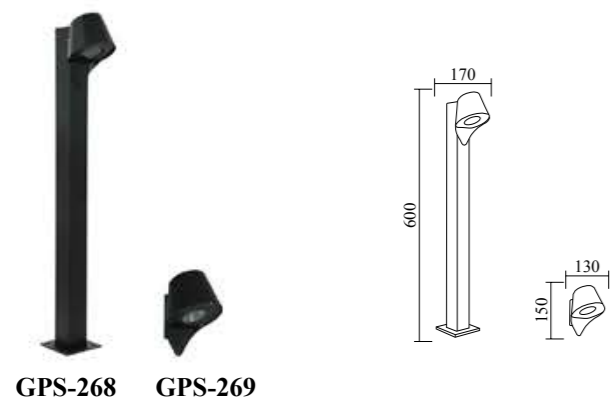

Model	GPS-268	GPS-269
Wattage	LED 7W	
Voltage	85-265V	
IP	54	
Material	Aluminum+Glass	
Dimension	170x600mm	130x150mm