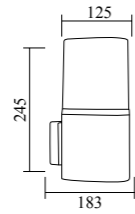

Wall light series 上下照壁灯