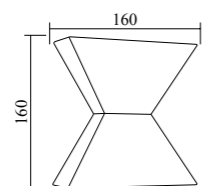

Model	GPS-113
Wattage	LED 6x2W
Voltage	85-265V
IP	54
Material	Aluminum+Lens
Dimension	160x160x45mm