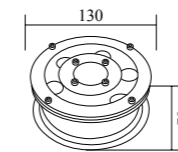

Model	GPS-455
Wattage	MR16 / LED 3x1W
Voltage	12V / 24V
IP	68
Material	304 Stainless steel+Glass
Dimension	82x120mm

Model	GPS-456
Wattage	MR16 / LED 6x1W
Voltage	12V / 24V
IP	68
Material	304 Stainless steel+Glass
Dimension	120x150mm

Model	GPS-457
Wattage	MR16 / LED 9x1W
Voltage	12V / 24V
IP	68
Material	304 Stainless steel+Glass
Dimension	145x180mm

Model	GPS-458
Wattage	MR16 / LED 12x1W
Voltage	12V / 24V
IP	68
Material	304 Stainless steel+Glass
Dimension	155x210mm

GPS-459

Model	GPS-459	GPS-460
Wattage	LED 6x1W	LED 9x1W
Voltage	12V / 24V	
IP	68	
Material	304 Stainless Steel+Glass	
Dimension	130x70mm	160x80mm

Model	GPS-461	GPS-462
Wattage	LED 12x1W	
Voltage	12V / 24V	
IP	68	
Material	304 Stainless Steel+Glass	
Dimension	180x85mm	200x90mm