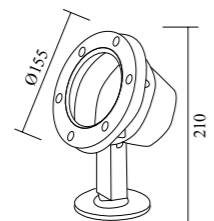

Model	GPS-458
Wattage	MR16 / LED 12x1W
Voltage	12V / 24V
IP	68
Material	304 Stainless steel+Glass
Dimension	155x210mm