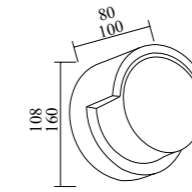

Model	GPS-324	GPS-325
Wattage	LED 10W	LED 7W
Voltage	85-265V	
IP	54	
Material	Aluminum+PC	
Dimension	160x100mm	108x80mm