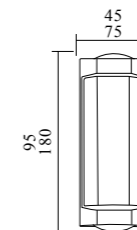

Model	GPS-06
Wattage	2xGU10 50W
Voltage	220-240V
IP	65
Material	Aluminum+Glass
Dimension	65x110x500mm

Model	GPS-07
Wattage	GU10 50W
Voltage	220-240V
IP	65
Material	Aluminum+Glass
Dimension	65x110x210mm

Model	GPS-63
Wattage	SMD 2x6W
Voltage	85-265V
IP	54
Material	Aluminum+PC
Dimension	165x125x85mm

Model	GPS-64
Wattage	SMD 2x6W
Voltage	85-265V
IP	54
Material	Aluminum+PC
Dimension	160x125x85mm

GPS-75

GPS-76

Model	GPS-75	GPS-76
Wattage	COB 2x5W+SMD 6W	COB 2x3W+SMD 3W
Voltage	85-265V	
IP	54	
Material	Aluminum+PC+Lens	
Dimension	180x75x85mm	95x45x58mm

GPS-77

GPS-78

Model	GPS-77	GPS-78
Wattage	COB 2x5W+SMD 6W	COB 2x3W+SMD 3W
Voltage	85-265V	
IP	54	
Material	Aluminum+PC+Lens	
Dimension	180x75x85mm	95x45x58mm