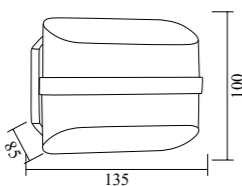

Model	GPS-42
Wattage	SMD 12W
Voltage	85-265V
IP	54
Material	Aluminum+PC
Dimension	135x100x85mm