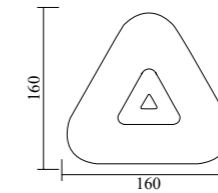

Model	GPS-118
Wattage	SMD 6W+2W
Voltage	85-265V
IP	54
Material	Aluminum+PC+Lens
Dimension	160x160x50mm