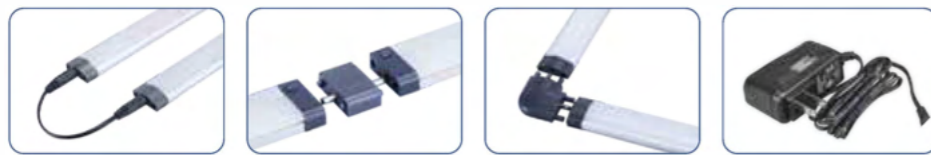

LED Cabinet Light

CE RoHS

Wattage [W]	LED	Features	Lumen [lm]	Material	Size [mm]
3W	SMD2835	Standard	240	AL+PC	300*29*10
3W	SMD2835	Point touch Dimmable	240	AL+PC	300*29*10
3W	SMD2835	IR sensor,side position	240	AL+PC	300*29*10
3W	SMD2835	PIR sensor	240	AL+PC	300*29*10