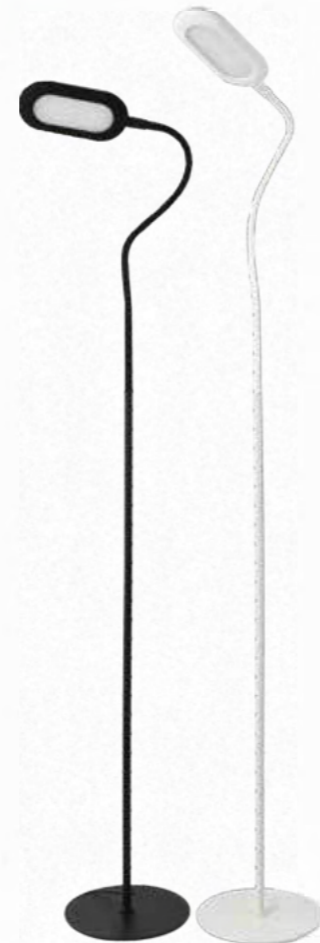

📏 275*30*1690mm

CE RoHS

LED Desk Lamp

10W/700lm

- DC 12V
- RA>95
- Touch dimmer
- CCT changeable
- 235*99*420mm

CE RoHS

10W/700lm

- DC 12V
- RA>95
- Touch dimmer
- 45MIN ECO Time
- 235*99*600mm

CE RoHS

10W/700lm

- DC 12V
- RA>95
- Touch dimmer
- CCT changeable
- 45MIN ECO Time
- 235*99*1400mm

CE RoHS

LED Desk Lamp

64 / EVERSTAR

7W/400lm

- DC 12V
- RA>95
- Touch dimmer
- 228*228*480mm