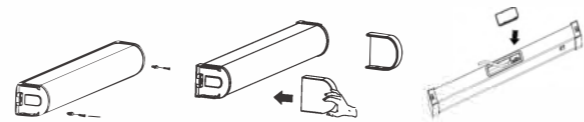

Wattage [W]	LED	Lumen [lm]	IP	Material	Size [mm]
6W	SMD2835	560	IP44	PC	400*53*65
15W	SMD2835	1050	IP44	PC	600*52*69
20W	SMD2835	1400	IP44	PC	900*52*69