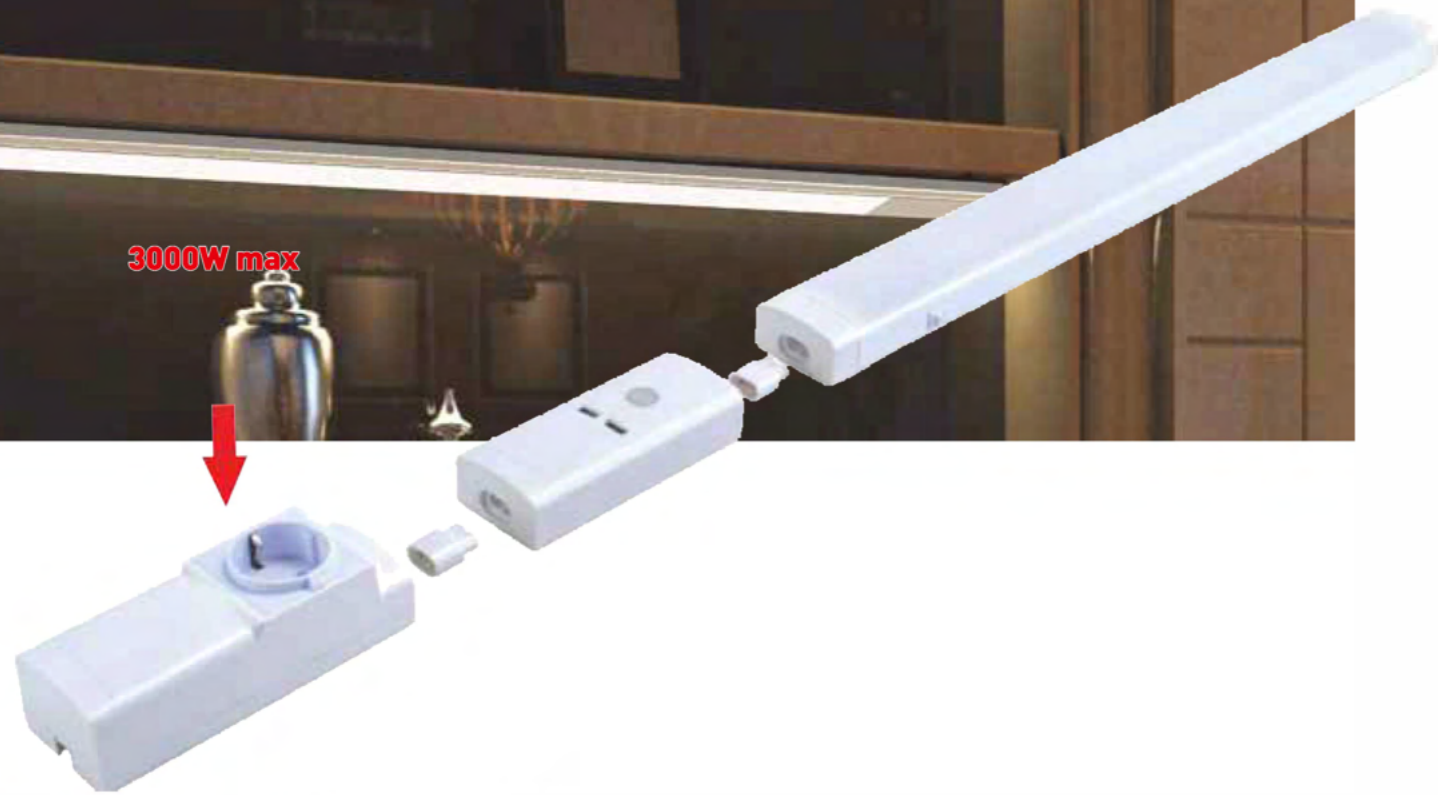

Wattage [W]	LED	Lumen [lm]	Color Temperature	Material	Size [mm]
15W	SMD2835	1100	3000-6500K	PC	54*30*600
20W	SMD2835	1400	3000-6500K	PC	54*30*900