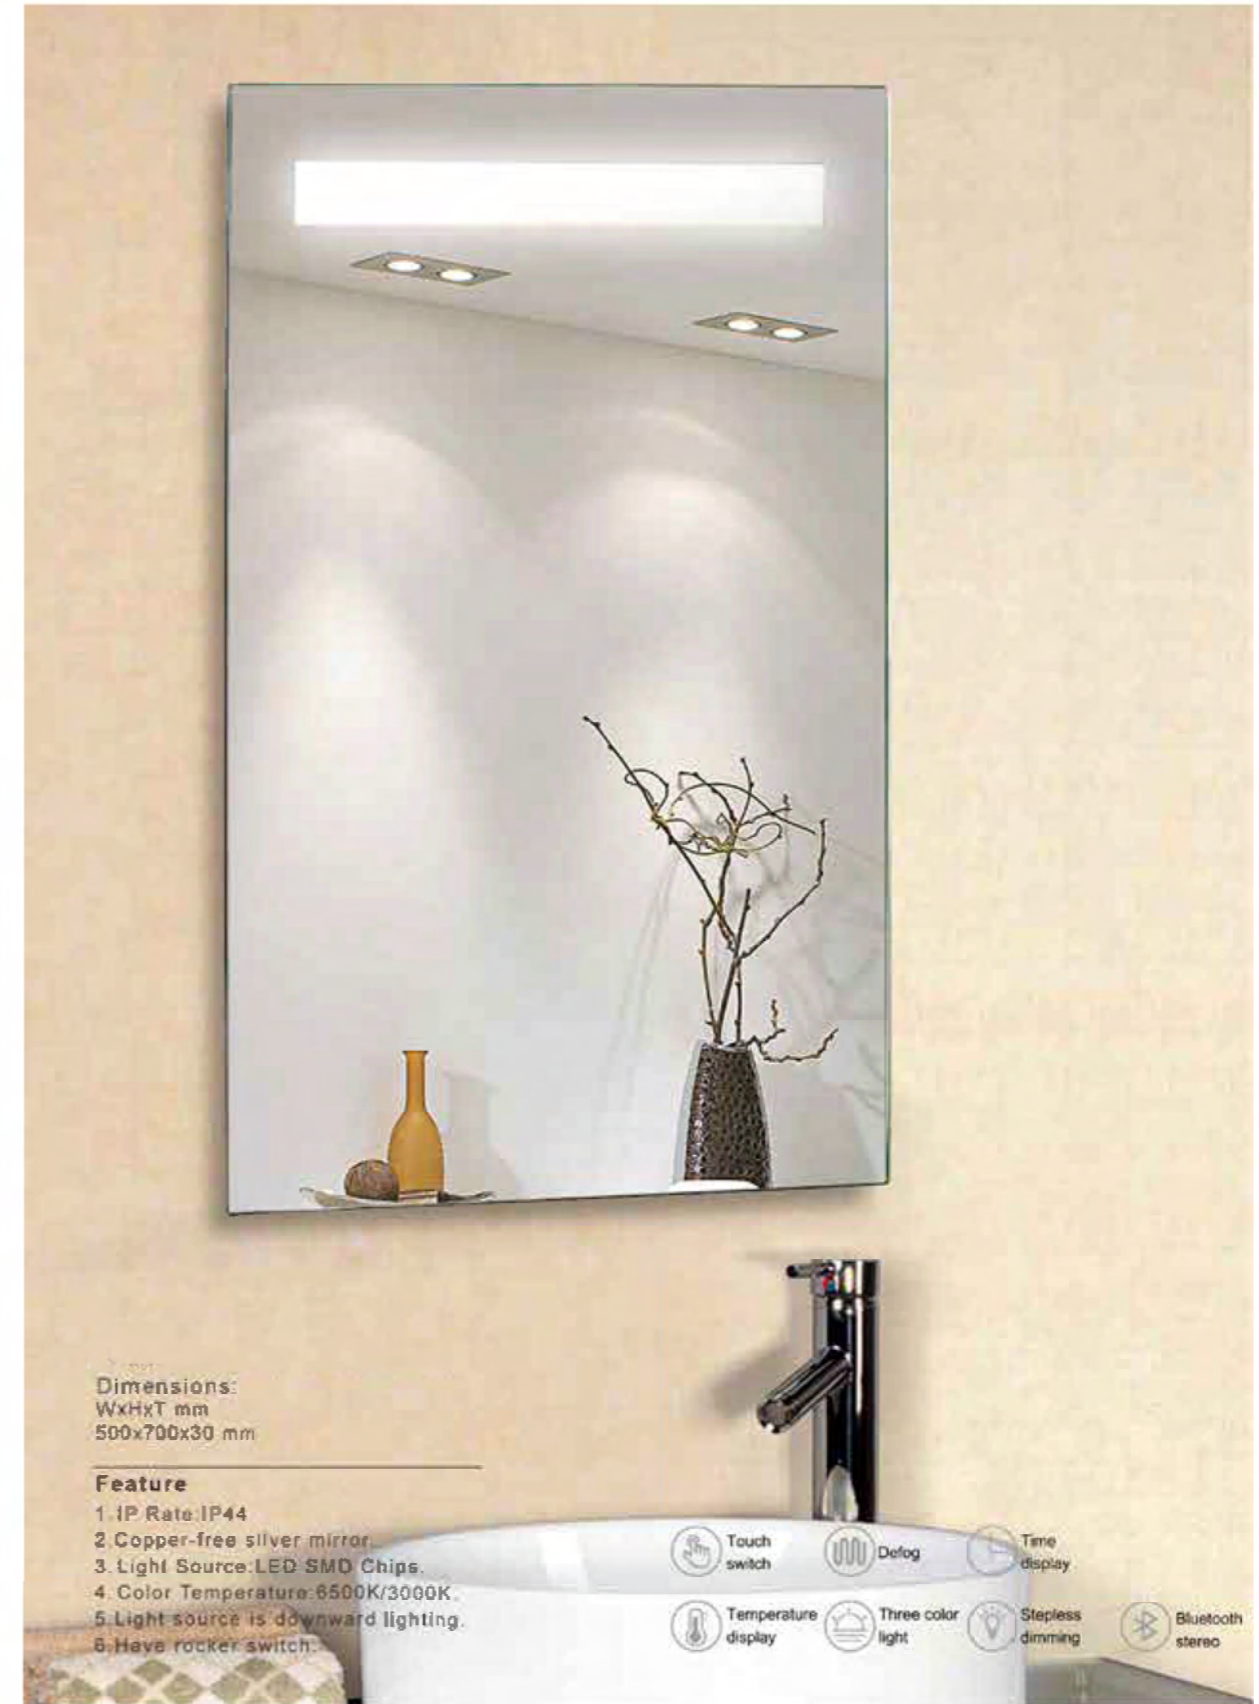

Home and Hotel Lights Catalog

LED Mirror Light

LED Mirror Light

Feature

1. IP Rate: IP44
2. Copper-free silver mirror.
3. Light Source: LED SMD Chips.
4. Color Temperature: 6500K/3000K.
5. Have touch switch.

LED Mirror Light

Dimensions:
WxHxT mm
800x600x30 mm

Feature

1. IP Rate:IP44
2. Copper-free silver mirror.
3. Light Source:LED SMD Chips.
4. Color Temperature:6500K/3000K.
5. Have touch switch.

LED Mirror Light

Dimensions:
DxT mm
600x30 mm

Feature

1. IP Rate:IP44
2. Copper-free silver mirror.
3. Light Source:LED SMD Chips.
4. Color Temperature:6500K/3000K.
5. Have touch switch.

LED Mirror Light

LED Mirror Light

LED Mirror Light

Dimensions:
WxHxT mm
600x800x54 mm

Feature

1. IP Rate: IP44
2. Copper-free silver mirror.
3. Light Source: LED light bulb.
4. Color Temperature: 6500K/3000K.
5. Have rocker switch.

LED Mirror Light

Dimensions:
DxT mm
600x40 mm