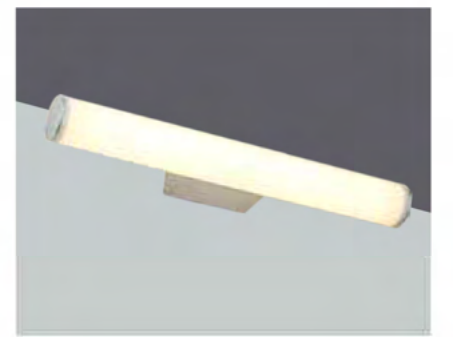

LED Mirror Light

IP44

3000K 4000K 6500K

AC 100-240V ≥80 40.000h -20°+40° 20.000 90% >0.5

Energy saving PF

CE RoHS

Wattage [W]	LED	Lumen [lm]	Material	Size [mm]
9.5W	SMD2835	610	Iron + Acrylic	300*110*110
14W	SMD2835	910	Iron + Acrylic	500*110*110
8W	SMD2835	520	Iron + Acrylic	400*120*40
12W	SMD2835	780	Iron + Acrylic	500*120*40
6W	SMD2835	390	Iron + Acrylic	425*100*50
8W	SMD2835	520	Iron + Acrylic	550*100*50