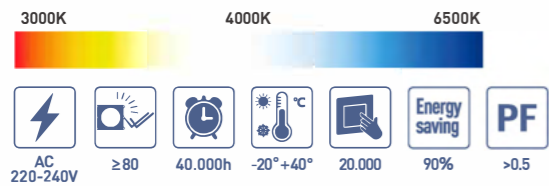

Wattage [W]	LED	Lumen [lm]	Color Temperature	Material	Size [mm]
15W	SMD2835	1100	3000-6500K	PC	54*30*600
20W	SMD2835	1400	3000-6500K	PC	54*30*900