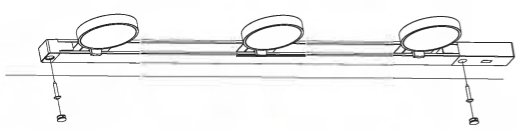

3000K 4000K 6500K

DC 12V
≥80
40,000h
-20°+40°
20,000
Energy saving 90%
PF >0.5

Press down, take away the light
Input with 12V DC 3.5*1.35 male connector
IR sensor (Dimmable)
Alternative output direction
Installation hole cover
Slide move

Wattage [W]	LED	Lumen [lm]	Material	Size [mm]
3*3W	SMD2835	640	AL+PC	600*86*18
4*3W	SMD2835	840	AL+PC	900*86*18
6*3W	SMD2835	1260	AL+PC	1200*86*18