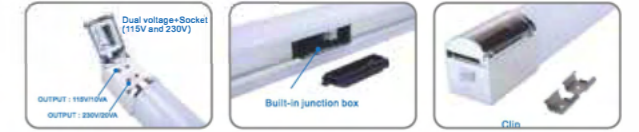

LED Cabinet Light

3000K 4000K 6500K

CE RoHS

Wattage [W]	LED	Lumen [lm]	Beam angle	Material	Size [mm]
8W	SMD2835	640	133°	AL+PC	492*66*59
15W	SMD2835	1200	133°	AL+PC	682*66*59
20W	SMD2835	1600	133°	AL+PC	982*66*59
10W	SMD2835	750	133°	AL+PC	492*66*59