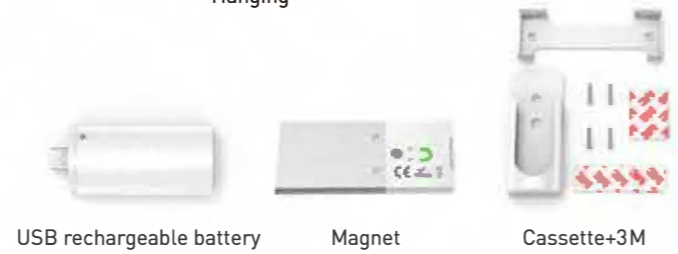

Wattage [W]	Lumen [lm]	Discharge time	Material	Size [mm]
1.3W	50	15 h	AL+PC	303*37*23
2.5W	90	8 h	AL+PC	315*37*23
1.3W	50	6 h	AL+PC	280*37*18
2.5W	90	3.5h	AL+PC	400*37*18