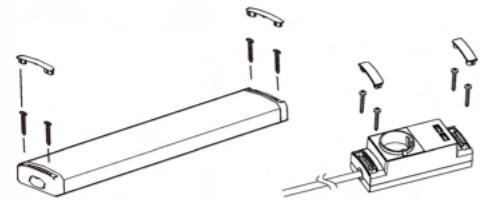

Wattage [W]	LED	Lumen [lm]	Color Temperature	Material	Size [mm]
15W	SMD2835	1100	3000-6500K	PC	54*30*600
20W	SMD2835	1400	3000-6500K	PC	54*30*900