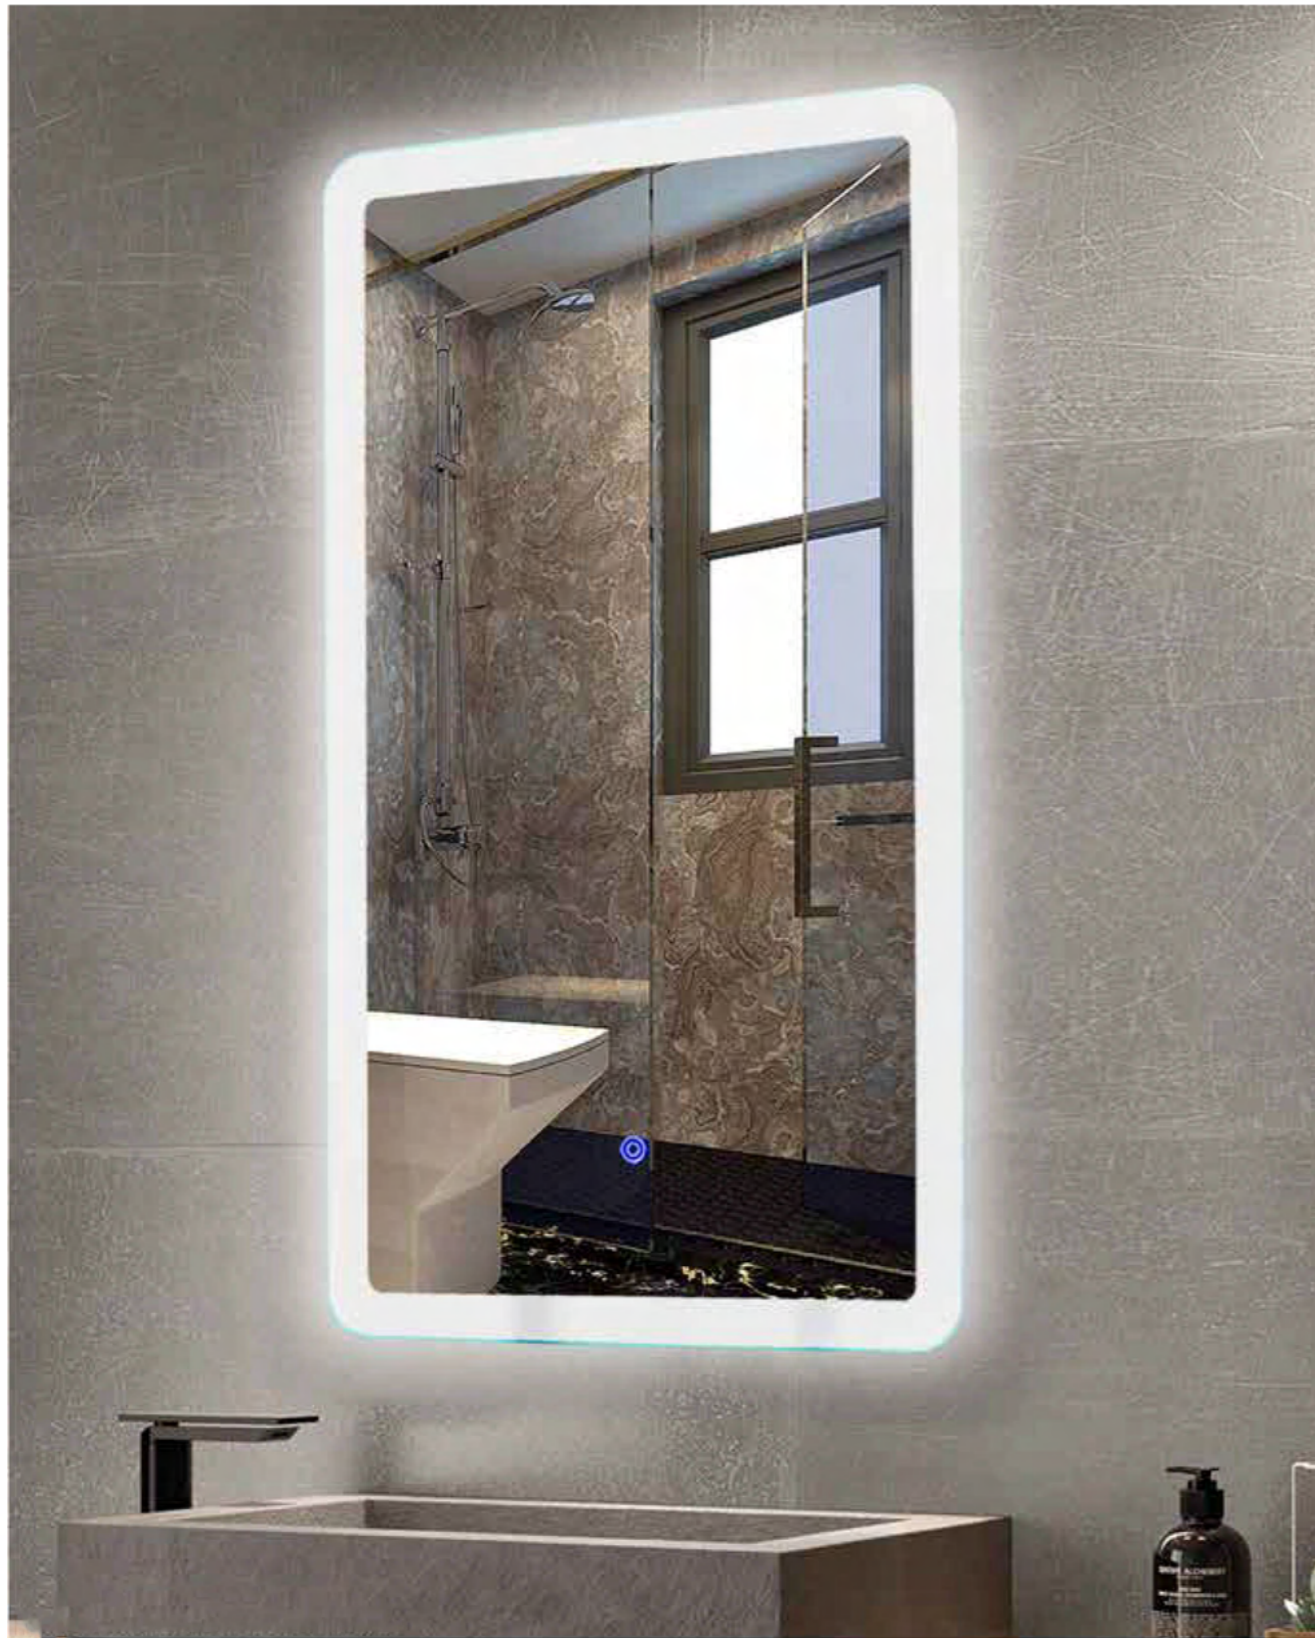

Home and Hotel Lights Catalog

LED Mirror Light

LED Mirror Light

Feature

1. IP Rate: IP44
2. Copper-free silver mirror.
3. Light Source: LED SMD Chips.
4. Color Temperature: 6500K/3000K.
5. Have touch switch.

LED Mirror Light

Dimensions:
WxHxT mm
800x600x30 mm

Feature

1. IP Rate:IP44
2. Copper-free silver mirror.
3. Light Source:LED SMD Chips.
4. Color Temperature:6500K/3000K.
5. Have touch switch.

LED Mirror Light

Dimensions:
DxT mm
600x30 mm

Feature

1. IP Rate:IP44
2. Copper-free silver mirror.
3. Light Source:LED SMD Chips.
4. Color Temperature:6500K/3000K.
5. Have touch switch.

LED Mirror Light

LED Mirror Light

LED Mirror Light

Dimensions:
WxHxT mm
600x800x54 mm

Feature

1. IP Rate: IP44
2. Copper-free silver mirror.
3. Light Source: LED light bulb.
4. Color Temperature: 6500K/3000K.
5. Have rocker switch.

LED Mirror Light

Dimensions:
DxT mm
600x40 mm