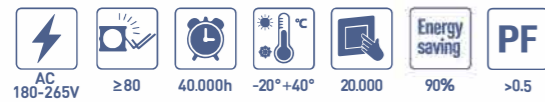

LED Cabinet Light

Wattage [W]	LED	Lumen [lm]	Material	Size [mm]
6W	SMD2835	540	AL+PC	400*46*43
15W	SMD2835	1350	AL+PC	600*46*43
20W	SMD2835	1800	AL+PC	900*46*43
6W	SMD2835	540	PC	400*24.4*41.4
15W	SMD2835	1350	PC	600*24.4*41.4
20W	SMD2835	1800	PC	900*24.4*41.4