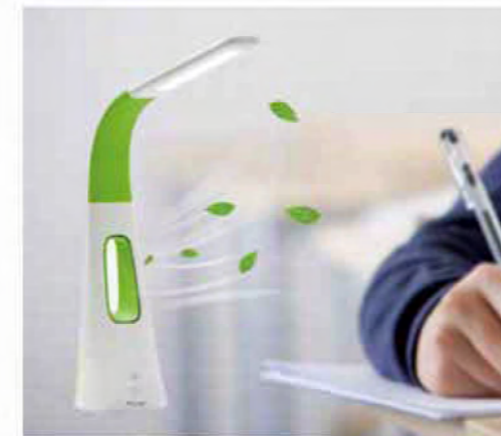

5W/420lm

- ⚡ AC220-240V
- 👉 Touch dimmer

- 🌈 CCT changeable
- 📏 110*110*680MM
- Three way control the anion fan

CE RoHS