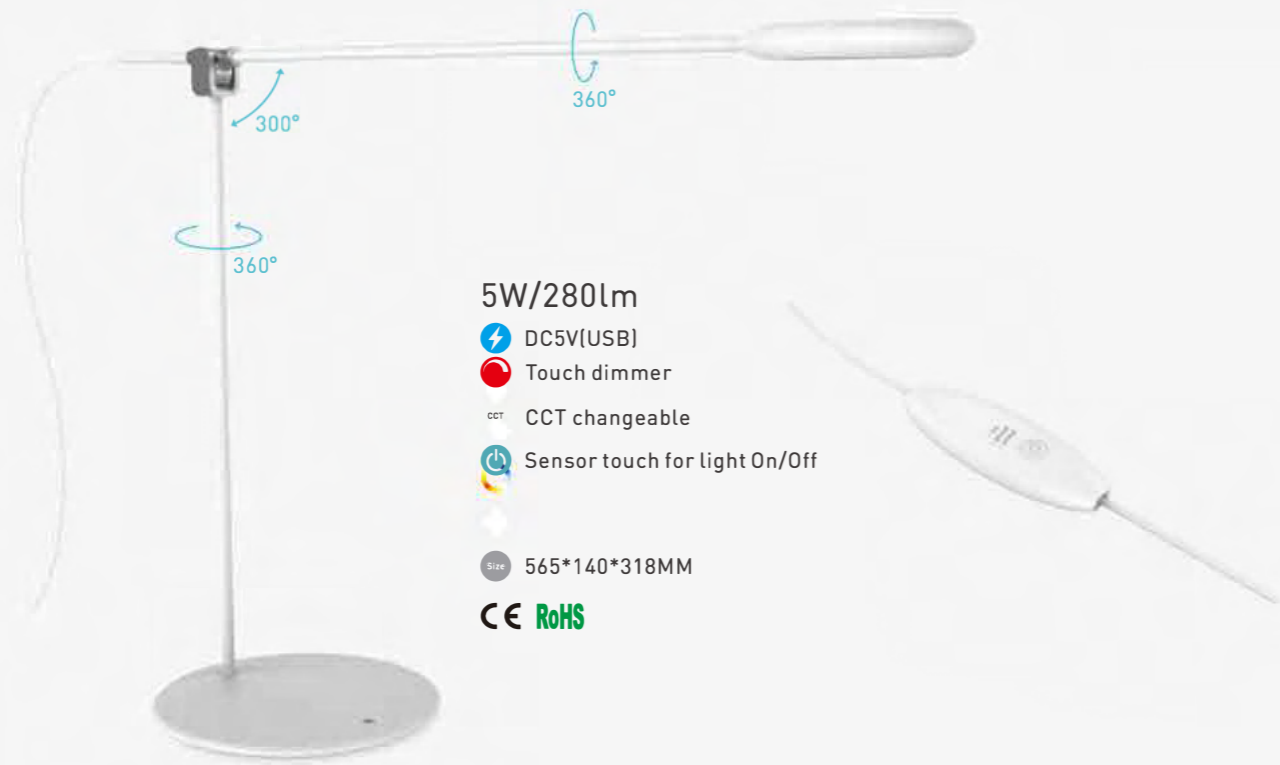

CE RoHS

Wattage [W]	LED	Features	Lumen [lm]	Material	Size [mm]
3W	SMD2835	Standard	240	AL+PC	300*29*10
3W	SMD2835	Point touch Dimmable	240	AL+PC	300*29*10
3W	SMD2835	IR sensor,side position	240	AL+PC	300*29*10
3W	SMD2835	PIR sensor	240	AL+PC	300*29*10

CE RoHS

6W/360lm

- ⚡ DC 12V
- 🔴 Touch dimmer

📏 158*158*1690mm

CE RoHS

LED Desk Lamp

CERTIFIED USB

- 6W/540lm
- ⚡ AC220-240V
 - 🔴 Touch dimmer
 - 🌈 CCT changeable
 - 👆 Sensor touch for light On/Off
 - 📏 19*19cm shade
Dia.:11*11cm normal use W54*62cm
- CE RoHS

6W/300lm

- ⚡ DC12V
 - 🔴 Touch dimmer
 - 🌈 CCT changeable
 - 📏 15*12*420MM
- CE RoHS

tuya.com

- 6W/360lm
- ⚡ AC110-220V
 - 👆 ON/OFF online switch
 - 📏 130*130*600mm
- CE RoHS

LED Desk Lamp

- 5W/280lm
- ⚡ DC5V(USB)
- 🔴 Touch dimmer
- 🌈 CCT changeable
- 🔌 Sensor touch for light On/Off
- 📏 Size: 565*140*318MM
- CE RoHS

10W/600lm

- ⚡ DC10V
- 🔴 Touch dimmer
- 🌈 CCT changeable
- 🔌 Sensor touch for light On/Off
- 📏 Size: 177*375*415MM
- 🔌 wireless charging
- CE RoHS

10W/600lm

- ⚡ DC10V
- 🔴 Touch dimmer
- 🌈 CCT changeable
- 🔌 Sensor touch for light On/Off
- 📏 Size: 176*176*450MM
- 🔌 wireless charging
- CE RoHS