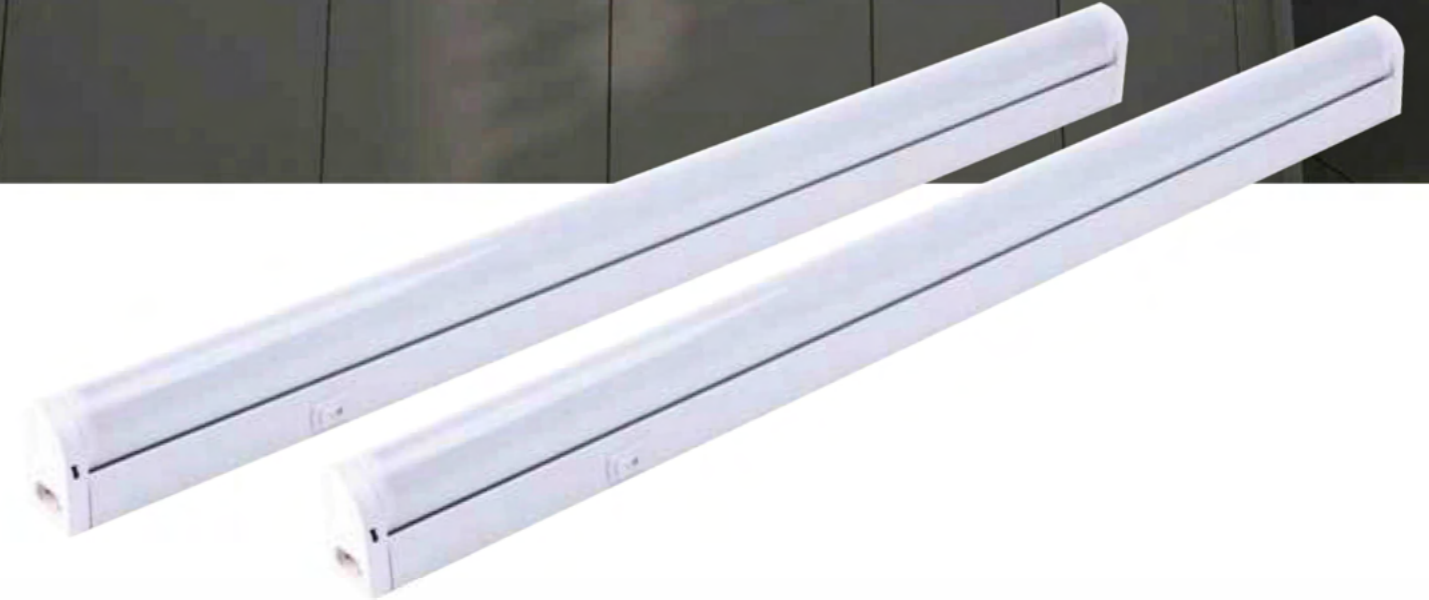

LED Cabinet Light

Wattage [W]	LED	Lumen [lm]	IP	Material	Size [mm]
5W	SMD2835	400	IP20	AL+PC	360*46*29
8W	SMD2835	640	IP20	AL+PC	560*46*29
12W	SMD2835	1020	IP20	AL+PC	860*46*29