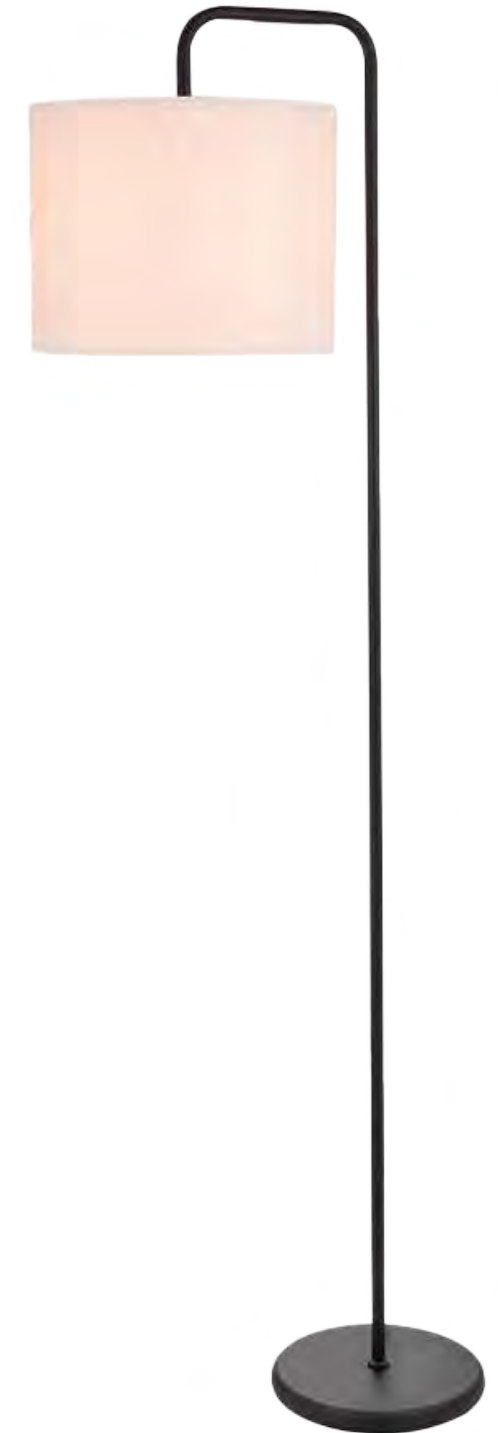

Floor Lamp

FDL-1022

180° Adjustment Switch

Size: Φ 250x1610mm
Material: Metal/Fabric
Process: Baking Paint
Lamp Holder: E27/E26
Switch: On-line Foot Switch

FDL-1023

Lamp Holder Switch

Size: Φ 250x1600mm
Material: Metal/Fabric
Process: Baking Paint /
Electroplating
Lamp Holder: E27/E26
Switch: On-line Foot Switch

Floor Lamp

FDL-1024

Lamp Holder Switch

Size: Φ 320x1740mm
Material: Metal/Fabric
Process: Electroplating
Lamp Holder: E27/E26
Switch: On-line Foot Switch

FDL-1025

Lamp Holder Switch

Size: Φ 320x1560mm
Material: Metal/Fabric
Process: Baking Paint
Lamp Holder: E27/E26
Switch: On-line Foot Switch