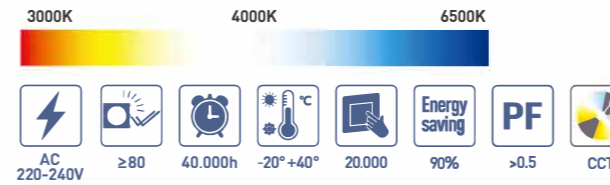

LED Cabinet Light

Wattage [W]	LED	Lumen [lm]	IP	Material	Size [mm]
5W	SMD2835	400	IP20	AL+PC	360*46*29
8W	SMD2835	640	IP20	AL+PC	560*46*29
12W	SMD2835	1020	IP20	AL+PC	860*46*29