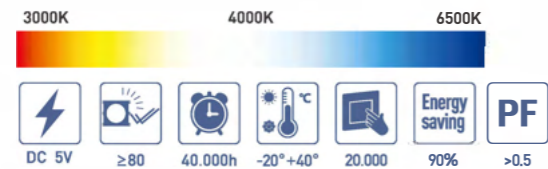

Wattage [W]	Lumen [lm]	Discharge time	Material	Size [mm]
1.3W	50	15 h	AL+PC	303*37*23
2.5W	90	8 h	AL+PC	315*37*23
1.3W	50	6 h	AL+PC	280*37*18
2.5W	90	3.5h	AL+PC	400*37*18