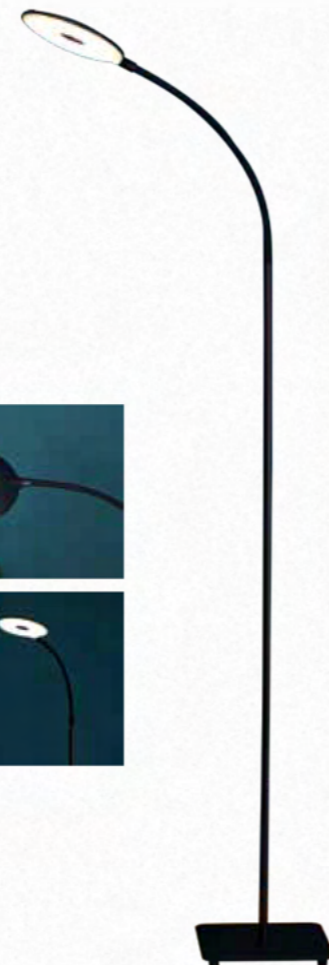

12W/600lm

- ⚡ DC 12V
- 🔴 Touch dimmer

🌈 CCT changeable

📏 Size: 156*156*1690mm

CE RoHS