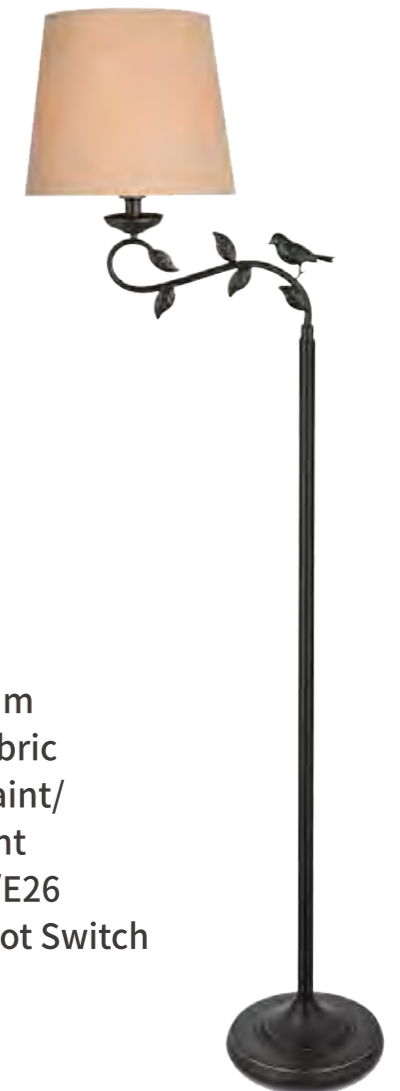

Crystal part

Size: $\Phi 320 \times 1640$ mm
Material: Metal/Crystal/Plastic
Process: Electroplating
Lamp Holder: E27/E26
Switch: On-line Foot Switch

FDL-1019

Diamond shape

Switch

Size: $\Phi 240 \times 1740$ mm
Material: Metal/Fabric
Process: Baking Paint
Lamp Holder: E27/E26
Switch: On-line Foot Switch

Floor Lamp

FDL-1011

Size: $\Phi 450 \times 1470$ mm
Material: Wood/Fabric
Process: Environmental-ly-friendly Paint
Lamp Holder: E27/E26
Switch: On-line Foot Switch

High-quality

Switch

Sculpture

Switch

FDL-1012

Size: $\Phi 300 \times 1600$ mm
Material: Metal/Fabric
Process: Baking Paint/
Brushing Gold Paint
Lamp holder: E27/E26
Switch: On-line Foot Switch

Floor Lamp

FDL-1013

Glass

Switch

Size: Φ 235x1665mm
Material: Metal/Glass
Process: Baking paint
Lamp Holder: E27/E26
Switch: On-line Foot Switch