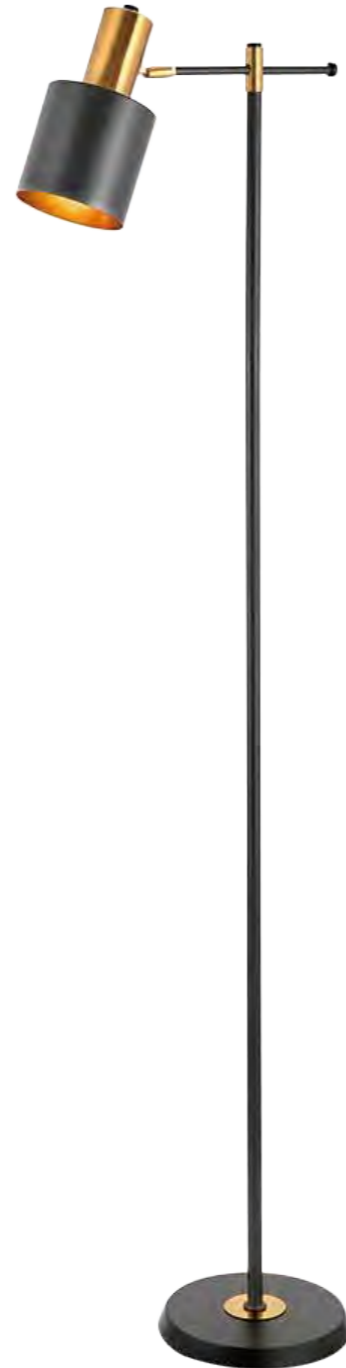

Floor Lamp

FDL-1006

Linen cloth

Knob switch

Size: $\Phi 350 \times 1690 \text{mm}$
Material: Metal/Wood/Fabric
Process: Baking Paint / Environmentally-friendly Paint
Lamp Holder: E27/E26
Switch: Knob Switch

Floor Lamp

FDL-1002

180°Adjustment

Wood grain print

Size: Φ 250x1400mm
Material: Metal/Fabric
Process: Baking Paint
Lamp Holder: E27/E26
Switch: On-line Foot Switch

FDL-1004

180°Adjustment

Foot switch

Size: Φ 250x1600mm
Material: Metal
Process: Baking Paint
Lamp Holder: E27/E26
Switch: On-line Foot Switch

Floor Lamp

FDL-1005

Double layer lampshade

Switch

Size: Φ 320x1560mm
Material: Metal/Fabric
Process: Baking Paint / Electroplating
Lamp Holder: E27/E26
Switch: Touch Switch

FDL-1008

Crystal lampshade

Switch

Size: Φ 320x1495mm
Material: Metal/Crystal
Process: Electroplating
Lamp Holder: E27/E26
Switch: On-line Foot Switch

Floor Lamp

FDL-1009

Sculpture

High quality