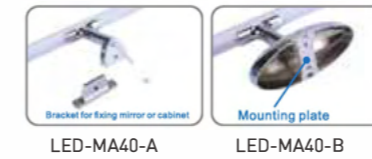

LED Mirror Light

3000K 4000K 6500K

AC 100-240V ≥80 40,000h -20°+40° 20,000 90% Energy saving >0.5 PF

CE RoHS

Wattage [W]	LED	Lumen [lm]	Material	Size [mm]
6W	SMD2835	480	Plastic	400*110*50
8W	SMD2835	640	AL+PC	400*106*42
12W	SMD2835	960	AL+PC	600*106*42
15W	SMD2835	1200	AL+PC	780*106*42