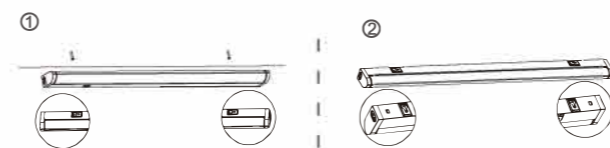

LED Cabinet Light

Wattage [W]	LED	Lumen [lm]	IP	Material	Size [mm]
5W	SMD2835	400	IP20	AL+PC	360*46*29
8W	SMD2835	640	IP20	AL+PC	560*46*29
12W	SMD2835	1020	IP20	AL+PC	860*46*29