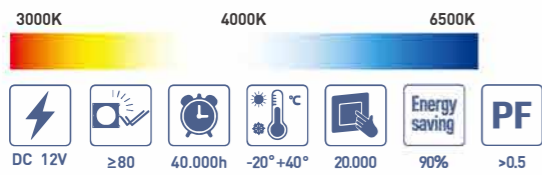

LED Cabinet Light

CE RoHS

Wattage [W]	LED	Features	Lumen [lm]	Material	Size [mm]
3W	SMD2835	Standard	240	AL+PC	300*29*10
3W	SMD2835	Point touch Dimmable	240	AL+PC	300*29*10
3W	SMD2835	IR sensor,side position	240	AL+PC	300*29*10
3W	SMD2835	PIR sensor	240	AL+PC	300*29*10