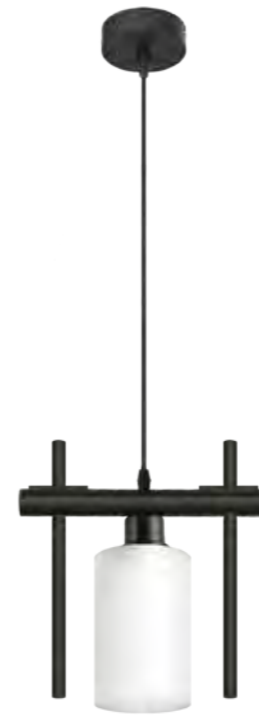

Home Lighting

DD21W-1
Voltage: 110-220V
Power: E27 MAX.25W
Material: Metal+PP+Glass