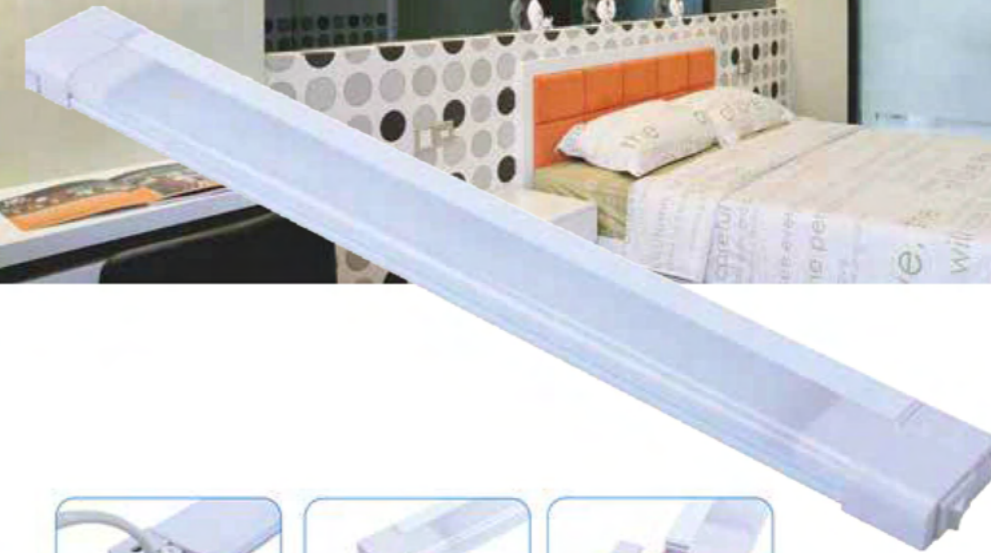

LED Cabinet Light

Wattage [W]	LED	Lumen [lm]	Material	Size [mm]
4W	SMD2835	240	PC	300*33*12
8W	SMD2835	480	PC	500*33*12
12W	SMD2835	720	PC	800*33*12
4W	SMD2835	280	PC	300*24*13
8W	SMD2835	560	PC	500*24*13
12W	SMD2835	840	PC	800*24*13