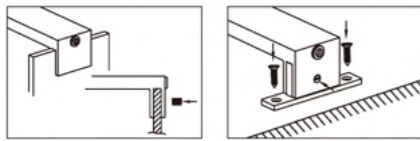

3000K 4000K 6500K

AC 100-240V ≥80 40.000h -20°+40° 20.000 90% >0.5

Energy saving PF

CE RoHS

Wattage [W]	LED	Lumen [lm]	Material	Size [mm]
8W	SMD2835	640	AL+PC	400*110*41
12W	SMD2835	960	AL+PC	600*110*41
15W	SMD2835	1200	AL+PC	780*110*41