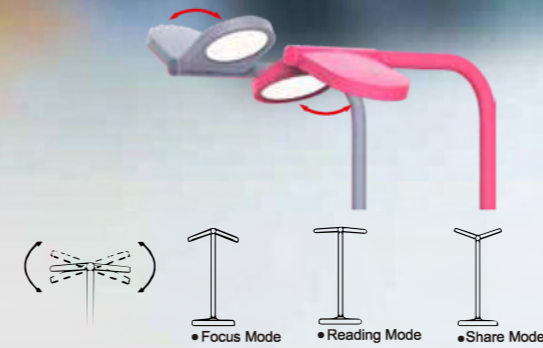

9.5W/760lm
 DC12V
 2700K-6500K
 3 -ways: focus mode/reading mode/share mode
 Material: ABS+PC
 Size: Ø180*225*650
 CE RoHS

Writing Mode

Reading Mode

Leisure Mode

Timer and Eye-protection Mode

- Short Press the switch: ON/OFF
- Swirl the switch :Change brightness level
- Keep pressing the switch: Change light color temperature