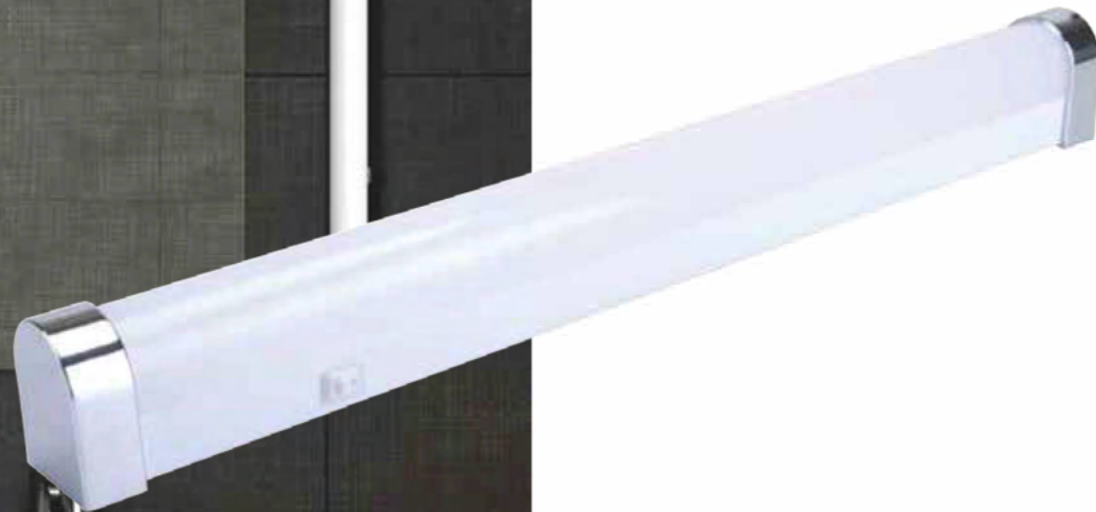

LED Cabinet Light

CE RoHS