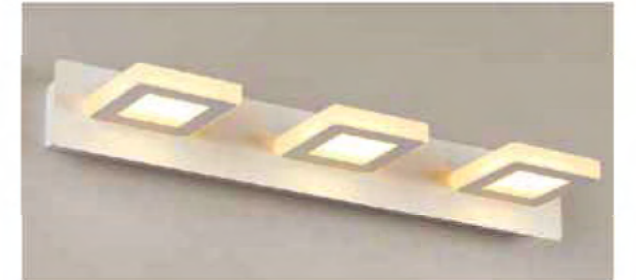

3000K 4000K 6500K

CE RoHS

Wattage [W]	LED	Lumen [lm]	Material	Size [mm]
12W	SMD2835	840	Metal	510*50*80
12W	SMD2835	840	Metal	600*110*50
12W	SMD2835	840	Metal	660*110*50
7W	SMD2835	490	Metal	480*120*80

3000K 4000K 6500K

CE RoHS

Wattage [W]	LED	Lumen [lm]	Material	Size [mm]
8W	SMD2835	560	Metal	420*80*60
12W	SMD2835	840	Metal	590*200*55
9W	SMD2835	630	Metal	420*70*80
12W	SMD2835	840	Metal	550*80*80