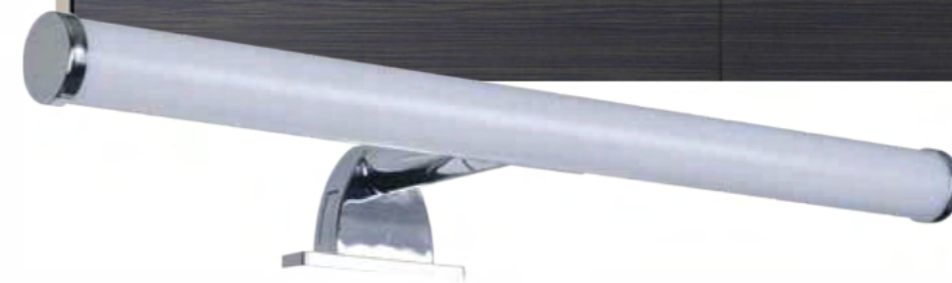

LED Mirror Light

3000K 4000K 6500K

AC 100-240V ≥80 40,000h -20°+40° 20,000 90% Energy saving >0.5 PF

CE RoHS

Wattage [W]	LED	Lumen [lm]	Material	Size [mm]
6W	SMD2835	480	Plastic	400*110*50
8W	SMD2835	640	AL+PC	400*106*42
12W	SMD2835	960	AL+PC	600*106*42
15W	SMD2835	1200	AL+PC	780*106*42