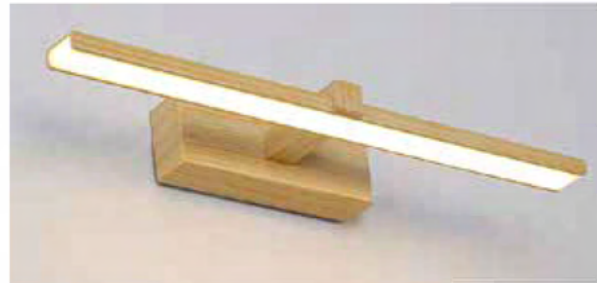

LED Mirror Light

LED Mirror Light