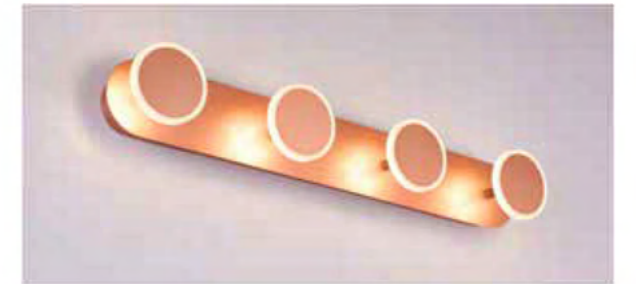

3000K 4000K 6500K

CE RoHS

Wattage [W]	LED	Lumen [lm]	Material	Size [mm]
12W	SMD2835	840	Metal	510*50*80
12W	SMD2835	840	Metal	600*110*50
12W	SMD2835	840	Metal	660*110*50
7W	SMD2835	490	Metal	480*120*80

3000K 4000K 6500K

CE RoHS

Wattage [W]	LED	Lumen [lm]	Material	Size [mm]
8W	SMD2835	560	Metal	420*80*60
12W	SMD2835	840	Metal	590*200*55
9W	SMD2835	630	Metal	420*70*80
12W	SMD2835	840	Metal	550*80*80