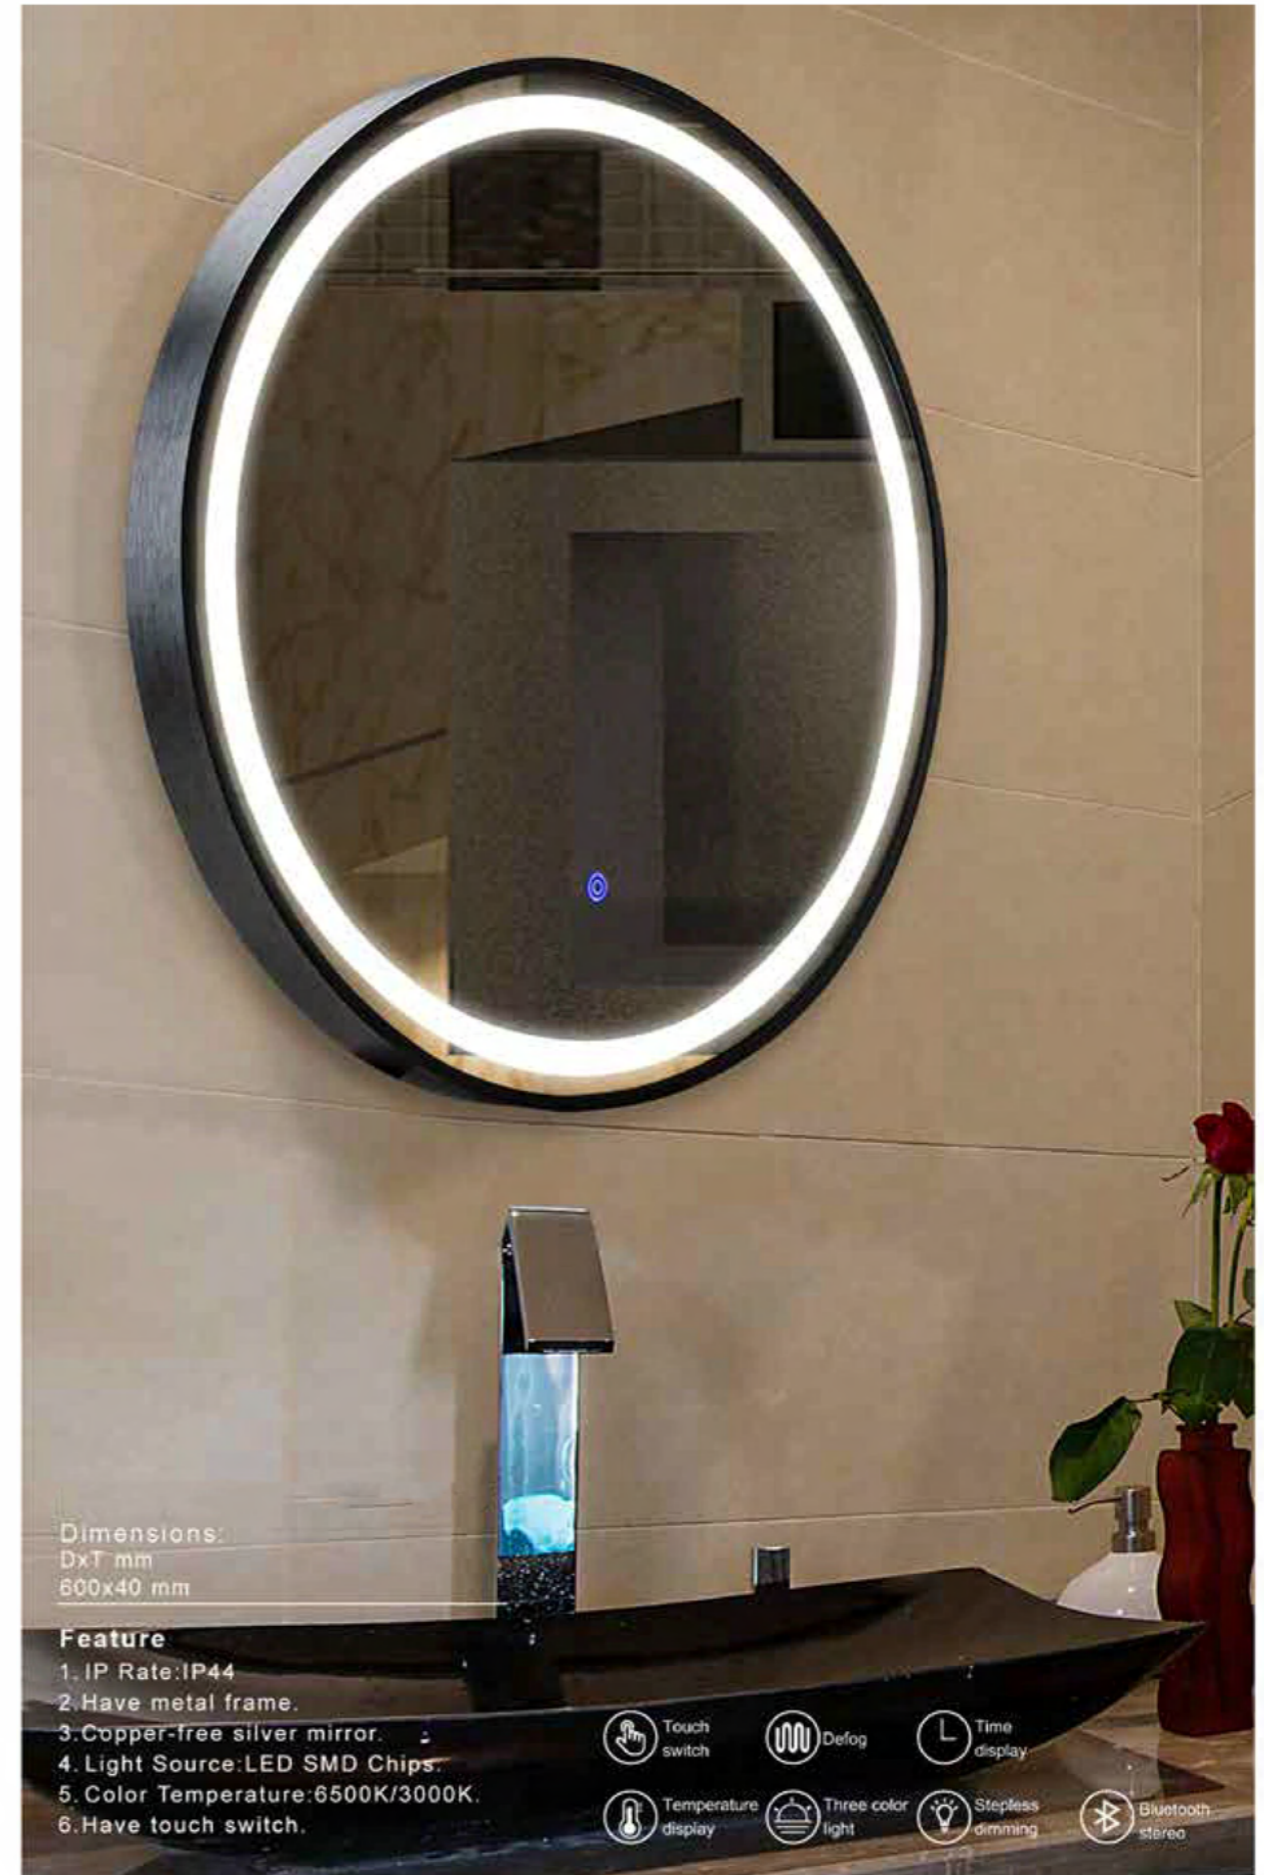

LED Mirror Light

Dimensions:
WxHxT mm
800x600x30 mm

Feature

1. IP Rate:IP44
2. Copper-free silver mirror.
3. Light Source:LED SMD Chips.
4. Color Temperature:6500K/3000K.
5. Have touch switch.

LED Mirror Light

Dimensions:
DxT mm
600x30 mm

Feature

1. IP Rate:IP44
2. Copper-free silver mirror.
3. Light Source:LED SMD Chips.
4. Color Temperature:6500K/3000K.
5. Have touch switch.

LED Mirror Light

LED Mirror Light

LED Mirror Light

Dimensions:
WxHxT mm
600x800x54 mm

Feature

1. IP Rate: IP44
2. Copper-free silver mirror.
3. Light Source: LED light bulb.
4. Color Temperature: 6500K/3000K.
5. Have rocker switch.

LED Mirror Light

Dimensions:
DxT mm
600x40 mm

Feature

1. IP Rate: IP44
2. Have metal frame.
3. Copper-free silver mirror.
4. Light Source: LED SMD Chips.
5. Color Temperature: 6500K/3000K.
6. Have touch switch.

LED Mirror Light

LED Mirror Light

LED Mirror Light