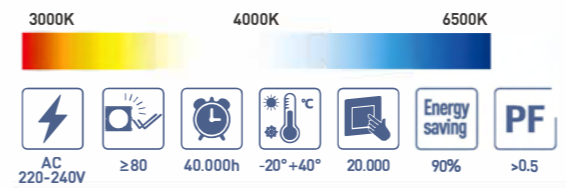

Wattage [W]	LED	Lumen [lm]	Material	Size [mm]
4.5W	SMD2835	200	ABS	110*200*10
4W	SMD2835	250	ABS	150*45*45
3W	SMD2835	180	ABS	100*35*35