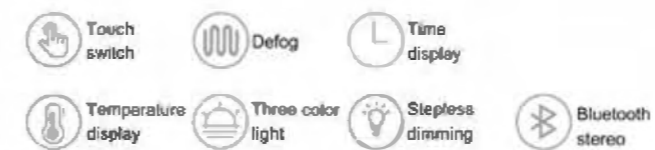

Home and Hotel Lights Catalog

LED Mirror Light

LED Mirror Light

Feature

1. IP Rate: IP44
2. Copper-free silver mirror.
3. Light Source: LED SMD Chips.
4. Color Temperature: 6500K/3000K.
5. Have touch switch.

LED Mirror Light

Dimensions:
WxHxT mm
800x600x30 mm

Feature

1. IP Rate:IP44
2. Copper-free silver mirror.
3. Light Source:LED SMD Chips.
4. Color Temperature:6500K/3000K.
5. Have touch switch.

LED Mirror Light

Dimensions:
DxT mm
600x30 mm

Feature

1. IP Rate:IP44
2. Copper-free silver mirror.
3. Light Source:LED SMD Chips.
4. Color Temperature:6500K/3000K.
5. Have touch switch.

LED Mirror Light

LED Mirror Light

LED Mirror Light

Dimensions:
WxHxT mm
600x800x54 mm

Feature

1. IP Rate: IP44
2. Copper-free silver mirror.
3. Light Source: LED light bulb.
4. Color Temperature: 6500K/3000K.
5. Have rocker switch.

LED Mirror Light

Dimensions:
DxT mm
600x40 mm