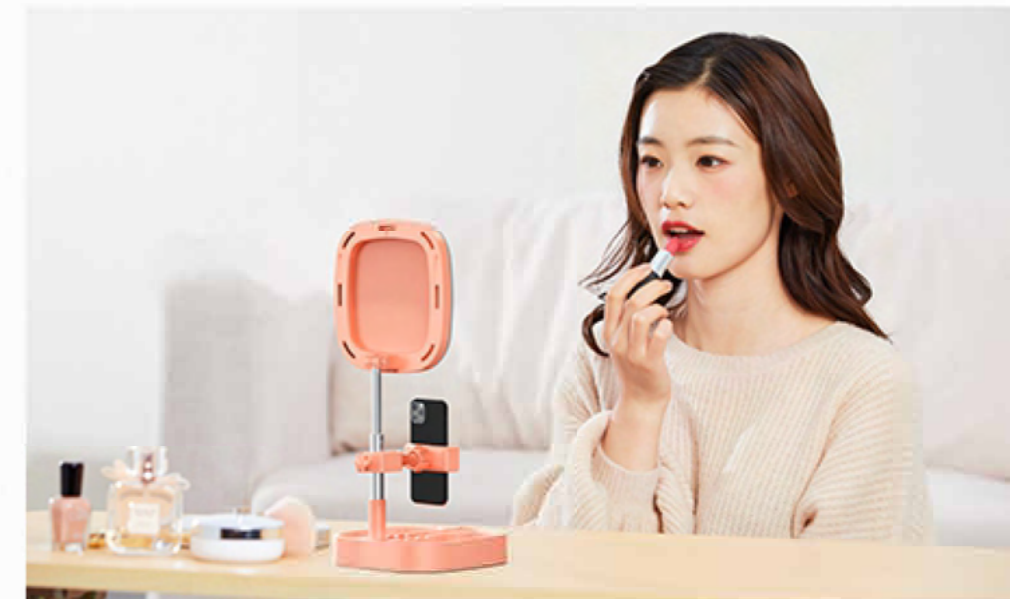

1.2W/200lm

- DC 5V
- Touch dimmer
- RGB changeable
- 1200mAh rechargeable Lithium battery
- $\Phi 160*142\text{MM}$

CE RoHS

- DC 5V
- Touch dimmer

- CCT changeable
- 340*170*35mm

CE RoHS

LED Desk Lamp

3.2W/250lm