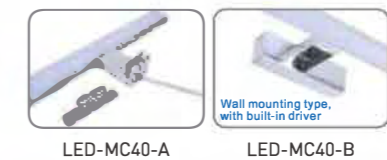

LED Mirror Light

3000K 4000K 6500K

AC 100-240V ≥80 40,000h -20°+40° 20,000 90% Energy saving >0.5 PF

CE RoHS

Wattage [W]	LED	Lumen [lm]	Material	Size [mm]
6W	SMD2835	480	Plastic	400*110*50
8W	SMD2835	640	AL+PC	400*106*42
12W	SMD2835	960	AL+PC	600*106*42
15W	SMD2835	1200	AL+PC	780*106*42