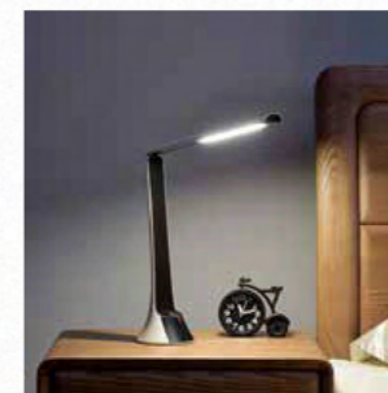

- ⚡ AC220-240V
- 👉 Touch dimmer

- 🌈 CCT changeable
- 📏 110*110*680MM
- Three way control the anion fan

CE RoHS

5W/250lm

- ⚡ DC5V(USB)
- 👉 Touch dimmer
- 🌈 CCT changeable
- 🔋 4000mAh rechargeable Lithium battery
- 👉 Sensor touch for light On/Off
- 📏 82*104*338MM