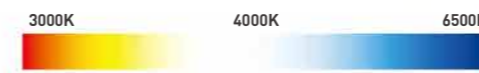

LED Cabinet Light

Wattage [W]	LED	Lumen [lm]	Material	Size [mm]
4W	SMD2835	240	PC	300*33*12
8W	SMD2835	480	PC	500*33*12
12W	SMD2835	720	PC	800*33*12
4W	SMD2835	280	PC	300*24*13
8W	SMD2835	560	PC	500*24*13
12W	SMD2835	840	PC	800*24*13