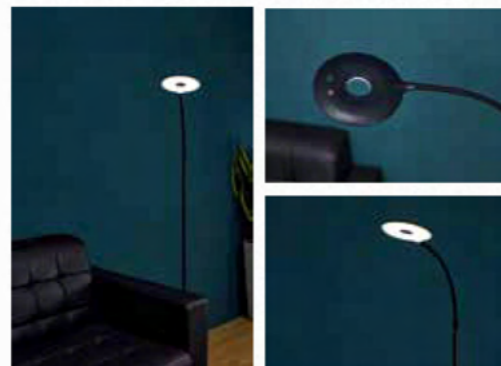

12W/600lm

- ⚡ DC 12V
- 🔴 Touch dimmer

🌈 CCT changeable

📏 Size: 156*156*1690mm

CE RoHS