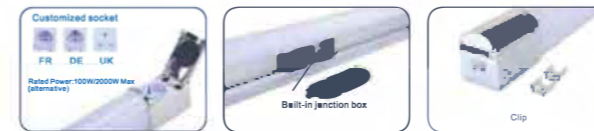

LED Cabinet Light

3000K 4000K 6500K

CE RoHS

Wattage [W]	LED	Lumen [lm]	Beam angle	Material	Size [mm]
8W	SMD2835	640	133°	AL+PC	492*66*59
15W	SMD2835	1200	133°	AL+PC	682*66*59
20W	SMD2835	1600	133°	AL+PC	982*66*59
10W	SMD2835	750	133°	AL+PC	492*66*59