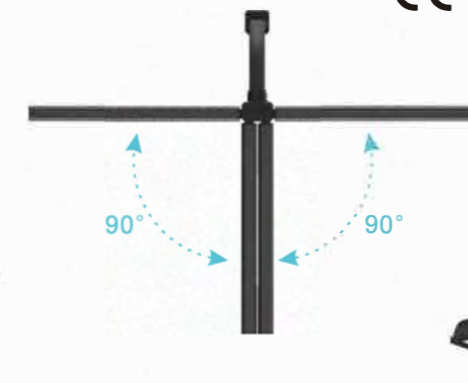

18W/1000lm
DC12V
3000K-6500K
Three color temperature, stepless dimming
40 minute timing function
Material:ABS+Metal
Size:930*800*40mm

CE RoHS

16W/1200lm
DC24V
3000K-6500K
Three color temperature, five dimming
8W USB Output
45 minute timing function
Automatic dimming
Material:ABS+Metal
Size:930*600*50mm

CE RoHS