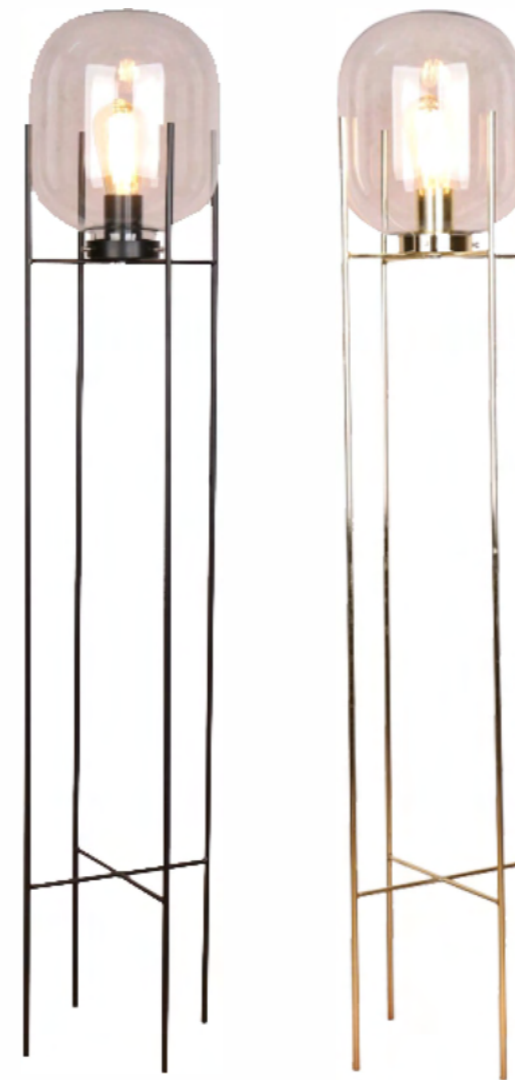

Desk Lamp

Power:Max.25W
Bulb:E14/E27(Bulb excluded)
Lamp shade:Φ210*H260mm
Base:210mm*H1200mm
Material:Metal+Glass
Painting/Plated
CE RoHS

Power:Max.25W
Bulb:E14/E27(Bulb excluded)
Lamp shade:Φ150*H170mm
Base:130mm*H280mm
Material:Metal+Glass
Painting/Plated
CE RoHS