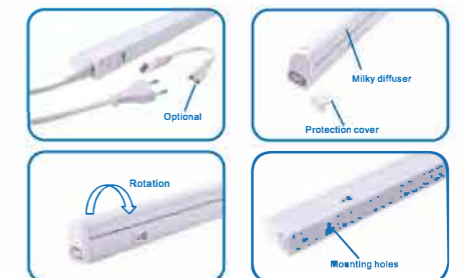

LED Cabinet Light

Wattage [W]	LED	Lumen [lm]	IP	Material	Size [mm]
5W	SMD2835	400	IP20	AL+PC	360*46*29
8W	SMD2835	640	IP20	AL+PC	560*46*29
12W	SMD2835	1020	IP20	AL+PC	860*46*29