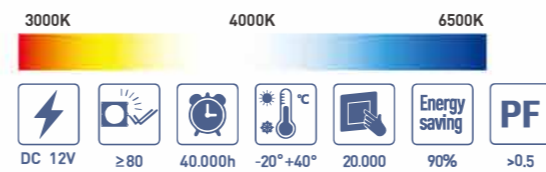

LED Cabinet Light

CE RoHS

Wattage [W]	LED	Lumen [lm]	Features	Material	Size [mm]
3W	SMD2835	240	Standard	AL+PC	300*25*9
3W	SMD2835	240	Point touch Dimmable	AL+PC	300*25*9
3W	SMD2835	240	Standard	AL+PC	300*20*9
3W	SMD2835	240	Point touch Dimmable	AL+PC	300*20*9