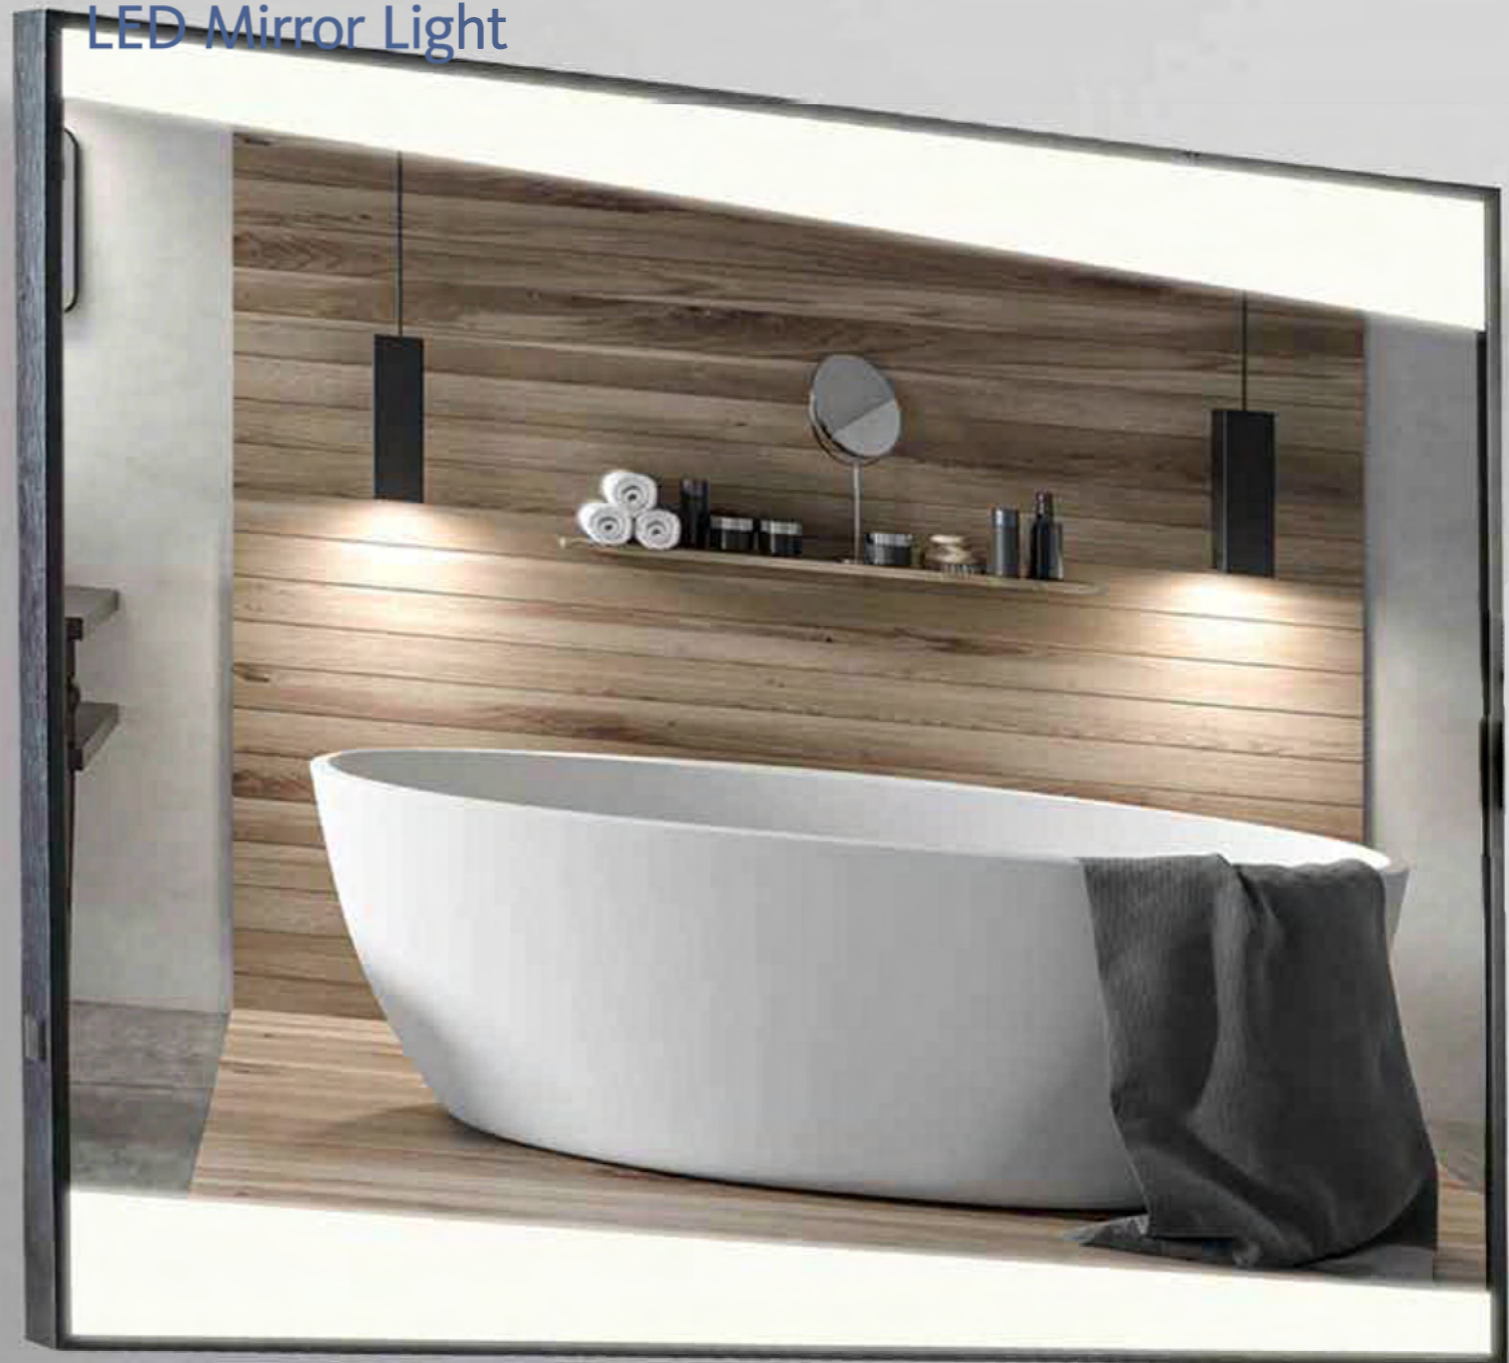

Dimensions:
WxHxT mm
600x800x54 mm

Feature

1. IP Rate: IP44
2. Copper-free silver mirror.
3. Light Source: LED light bulb.
4. Color Temperature: 6500K/3000K.
5. Have rocker switch.

LED Mirror Light

Dimensions:
DxT mm
600x40 mm

Feature

1. IP Rate: IP44
2. Have metal frame.
3. Copper-free silver mirror.
4. Light Source: LED SMD Chips.
5. Color Temperature: 6500K/3000K.
6. Have touch switch.

LED Mirror Light

LED Mirror Light

LED Mirror Light

Dimensions:
WxHxT mm
450x778x115 mm

Feature

1. IP Rate: IP44
2. Copper-free silver mirror.
3. Light Source: LED SMD Chips
4. Color Temperature: 6500K/3000K
5. Light source is independent external lighting

LED Mirror Light

Dimensions:
WxHxT mm
800x600x40 mm

Feature

1. IP Rate: IP44
2. Have metal frame.
3. Copper-free silver mirror.
4. Light Source: LED SMD Chips.
5. Color Temperature: 6500K/3000K.
6. Have rocker switch.