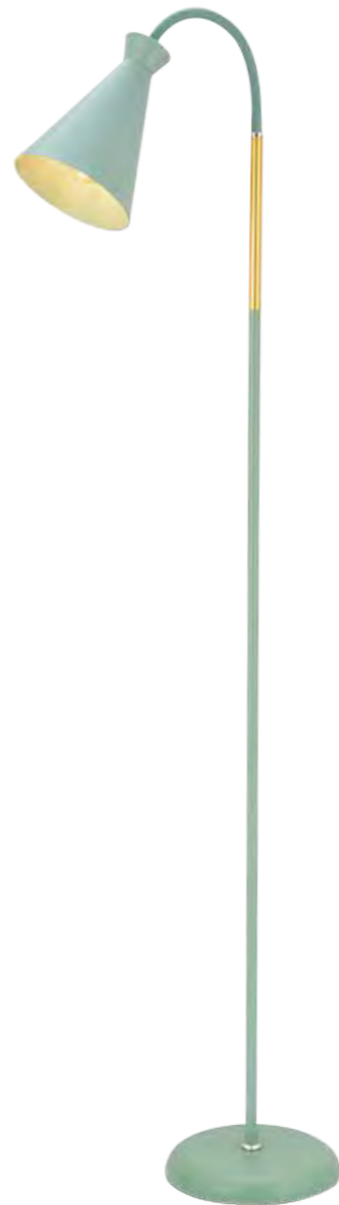

Floor Lamp

FDL-1011

Size: $\Phi 450 \times 1470$ mm
Material: Wood/Fabric
Process: Environmental-ly-friendly Paint
Lamp Holder: E27/E26
Switch: On-line Foot Switch

High-quality

Switch

Sculpture

Switch

FDL-1012

FDL-1014

Flexible adjustment

Switch

Size: Φ 220x1500mm
Material: Metal
Process: Baking Paint
Lamp Holder: E27/E26
Switch: On-line Foot Switch

Floor Lamp

FDL-1015

Premium fabric

Switch