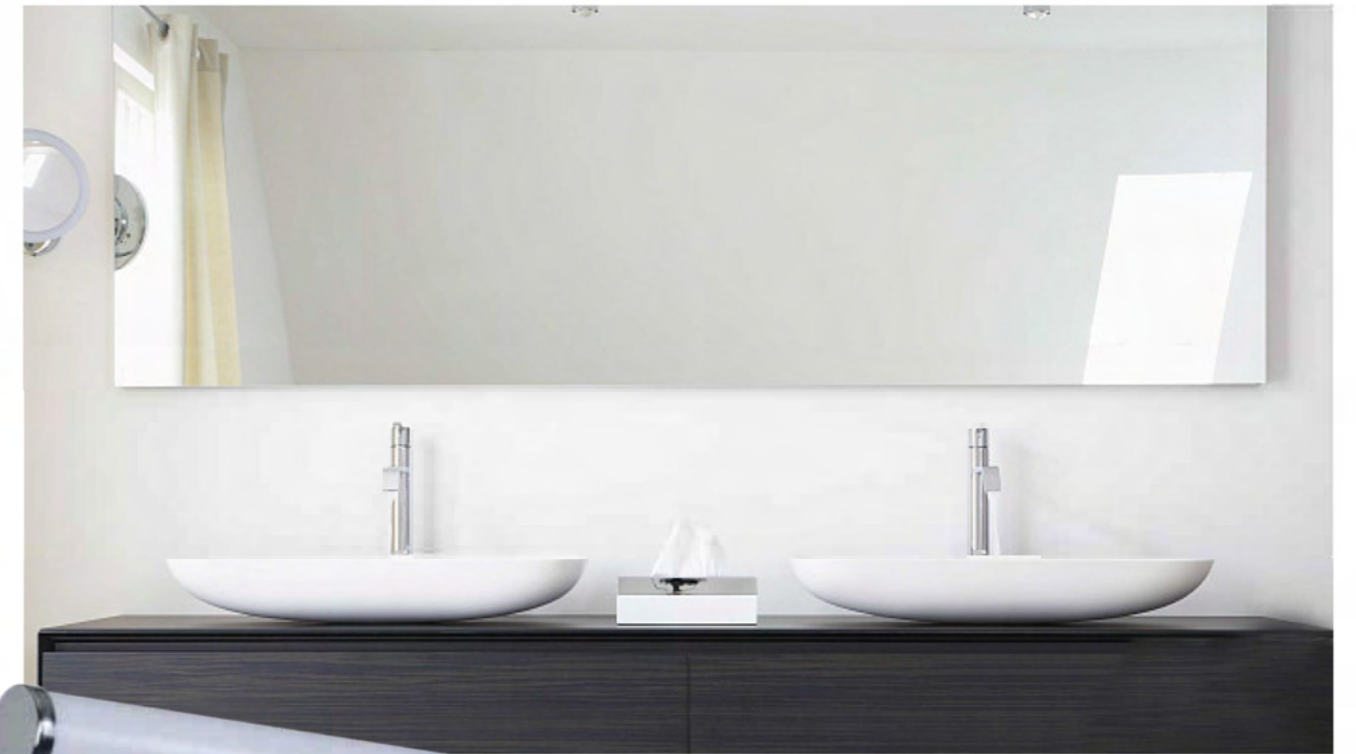

LED Mirror Light

3000K 4000K 6500K

AC 100-240V ≥80 40,000h -20°+40° 20,000 90% Energy saving >0.5 PF

CE RoHS

Wattage [W]	LED	Lumen [lm]	Material	Size [mm]
6W	SMD2835	480	Plastic	400*110*50
8W	SMD2835	640	AL+PC	400*106*42
12W	SMD2835	960	AL+PC	600*106*42
15W	SMD2835	1200	AL+PC	780*106*42