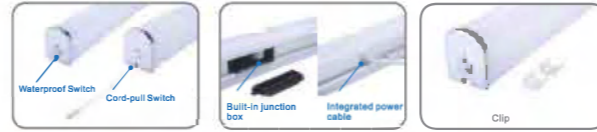

LED Cabinet Light

1. Press the switch, the light on and Rotate switch change CCT
2. Press the switch again, Rotate switch dimmable.
3. Short press to switch on/off function
4. Press and hold to turn light off