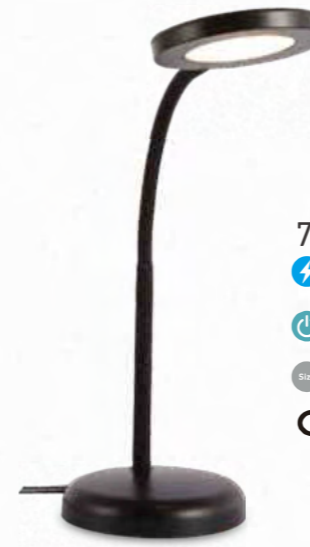

LED Desk Lamp

7W/450lm

⚡ AC220-240V

🔌 ON/OFF switch on the cable

📏 Size 124*124*330mm

CE RoHS